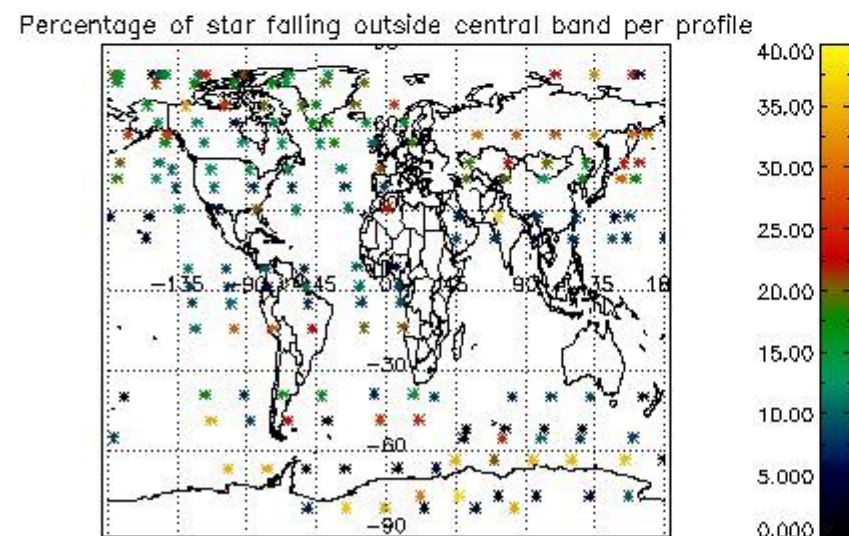

6. Statistics and plot of tangent altitude of the last measurement (DARK & BRIGHT products without errors)

6.1 Statistics on tangent altitude lost:

Statistics	DARK	BRIGHT	TWILIGHT
Mean:	15.576	16.053	NaN
St. deviation:	3.8749	7.3222	NaN
Maximum:	21.332	26.640	NaN
Minimum:	5.2245	3.6358	NaN
Number of data:	65.000	67.000	NaN

6.2 Plot for DARK limb products