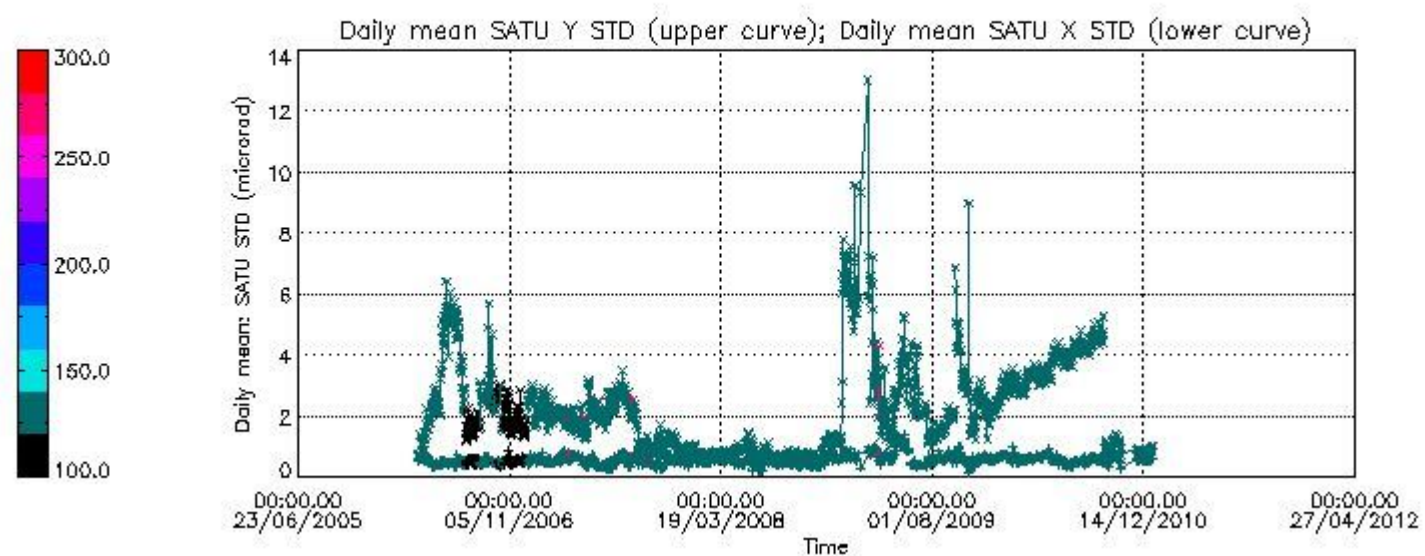

Number of data:	66950.	66950.	65550.	65550.

7.2.2 Trend of daily SATU NEA St. deviation since 1st April 2006 (dark limb)

The long term trend of the SATU 'X' and 'Y' standard deviations should be constant during the whole mission.

The colorbar represents the start tangent altitude (km) of the occultations.

Upper curve: STD of SATU Y axis

Lower curve: STD of SATU X axis

8. Auxiliary Data Files used for the production reported in section 2.4

The number reported in the third column indicates since which file (see list in section 2.4) the corresponding auxiliary file has been used. The fourth column is the date of those product files.

Type	Auxiliary Filename	Used since product	Used since product date
INST_PHYS_CHARACTERISTICS	GOM_INS_AXVIEC20091111_143220_20030716_120000_20500101_000000	1	04-JAN-2011 00:01:51
CALIBRATION_DATABASE	GOM_CAL_AXVIEC20101227_083101_20101226_000000_20500101_000000	1	04-JAN-2011 00:01:51
LEVEL-1B_PROC_CONFIG	GOM_PR1_AXVIEC20091111_145255_20020301_000000_20500101_000000	1	04-JAN-2011 00:01:51
STAR_CATALOGUE	GOM_CAT_AXVIEC20020121_161009_20020101_000000_20200101_000000	1	04-JAN-2011 00:01:51
STELLAR_SPECTRA_DATABANK	GOM_STS_AXVIEC20091111_151504_20020101_160000_20500101_000000	1	04-JAN-2011 00:01:51
ECMWF_FILE	AUX_ECF_AXNECM20110103_054114_20110103_210000_20110104_090000	1	04-JAN-2011 00:01:51
ECMWF_FILE	AUX_ECF_AXNECM20110103_172259_20110104_030000_20110104_150000	65	04-JAN-2011 04:07:56
ECMWF_FILE	AUX_ECF_AXNECM20110104_054115_20110104_150000_20110105_030000	120	04-JAN-2011 20:04:45
ECMWF_FILE	AUX_ECF_AXNECM20110104_054115_20110104_210000_20110105_090000	137	04-JAN-2011 21:15:47
OPTIONAL_ECMWF_FILE	MISSING	1	04-JAN-2011 00:01:51
ORBIT_DATA_FILE	DOR_NAV_OPNPDE20110103_233335_000057383098_00116_46251_2260.N1	1	04-JAN-2011 00:01:51
ORBIT_DATA_FILE	AUX_FPO_AXVPDS20110103_102114_20110102_192223_20110112_213615	20	04-JAN-2011 01:15:38
ORBIT_DATA_FILE	DOR_NAV_OPNPDE20110104_200056_000038253098_00129_46264_2264.N1	120	04-JAN-2011 20:04:45
ORBIT_DATA_FILE	DOR_NAV_OPNPDE20110104_211000_000060573098_00129_46264_2265.N1	137	04-JAN-2011 21:15:47
ORBIT_DATA_FILE	DOR_NAV_OPNPDE20110104_225616_000057383098_00130_46265_2266.N1	164	04-JAN-2011 22:58:49