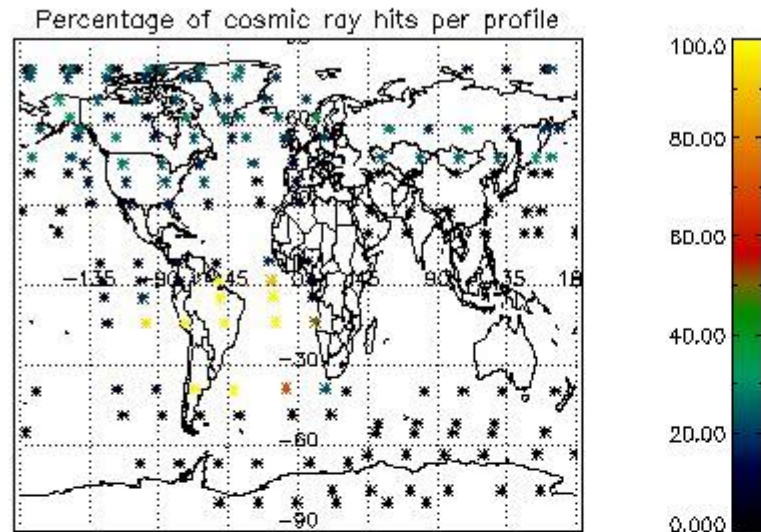

6. Statistics and plot of tangent altitude of the last measurement (DARK & BRIGHT products without errors)

6.1 Statistics on tangent altitude lost:

Statistics	DARK	BRIGHT	TWILIGHT
Mean:	15.576	16.053	NaN
St. deviation:	3.8749	7.3222	NaN
Maximum:	21.332	26.640	NaN
Minimum:	5.2245	3.6358	NaN
Number of data:	65.000	67.000	NaN

6.2 Plot for DARK limb products