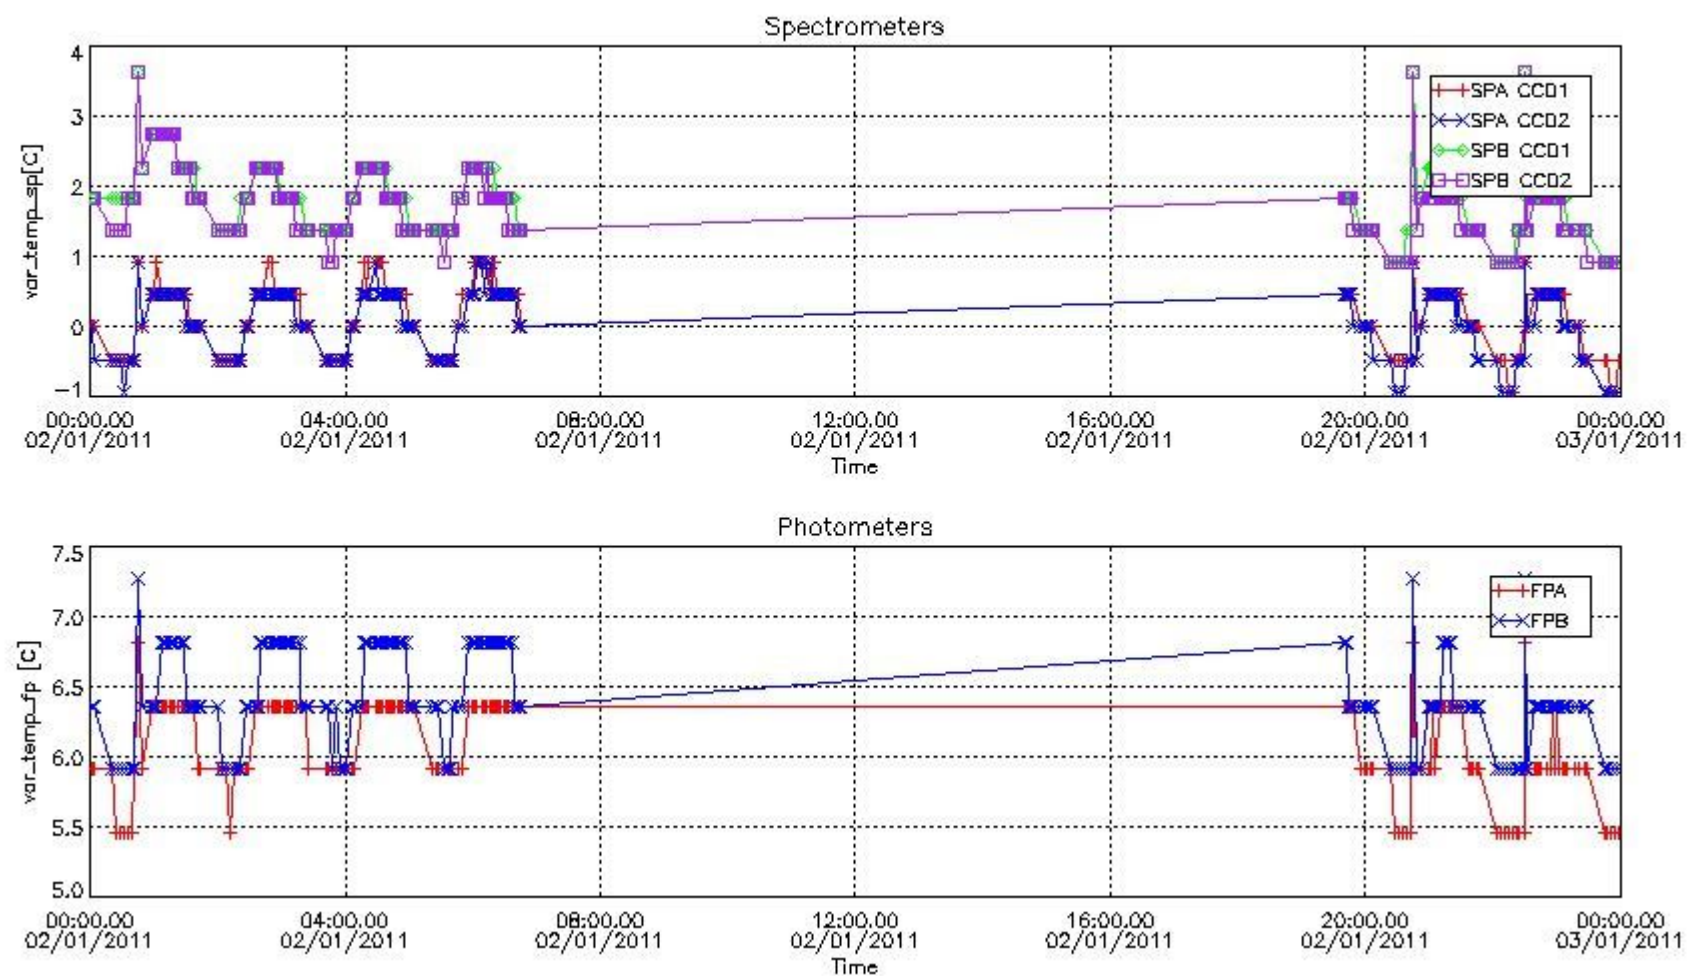

180	GOM_TRA_1PNPDE20110102_232116_000000473098_00102_46237_1149.N1	02-JAN-2011 23:21:16	Bright	46.500	151	13Mu Gem	2.8900	3000.0	93	46237	No
181	GOM_TRA_1PNPDE20110102_232516_000000383098_00102_46237_1150.N1	02-JAN-2011 23:25:16	Bright	37.500	107	37The Aur	2.6490	11000.	75	46237	No
182	GOM_TRA_1PNPDE20110102_232727_000000413098_00102_46237_1151.N1	02-JAN-2011 23:27:27	Bright	40.500	6	13Alp Aur	0.080000	3400.0	81	46237	No
183	GOM_TRA_1PNPDE20110102_234400_000000363098_00102_46237_1152.N1	02-JAN-2011 23:44:00	Bright	35.500	60	7Bet UMi	2.0810	3950.0	71	46237	No
184	GOM_TRA_1PNPDE20110102_234729_000000473098_00102_46237_1153.N1	02-JAN-2011 23:47:29	Bright	46.500	32	77Eps UMa	1.7630	11000.	93	46237	No
185	GOM_TRA_1PNPDE20110102_235052_000000683098_00102_46237_1154.N1	02-JAN-2011 23:50:52	Bright	68.000	39	85Eta UMa	1.8540	24000.	136	46237	No
186	GOM_TRA_1PNPDE20110102_235503_000000643098_00102_46237_1155.N1	02-JAN-2011 23:55:03	Bright	64.000	180	27Gam Boo	3.0400	8000.0	128	46237	No
187	GOM_TRA_1PNPDE20110102_235849_000000643098_00102_46237_1156.N1	02-JAN-2011 23:58:49	Bright	64.000	83		2.3780	11000.	128	46237	No

3. Plot of GOMOS spectrometers and photometers temperatures from level 1b data

4. Overview of dark signal processing per product

The Dark Charge (DC) is a temperature-dependant signal added to the useful measurements and it is therefore subtracted from them during the processing. There are two phenomena that produce a continuous increase of the DC: the "hot pixels" (a pixel is "hot" when its DC exceeds by a significant amount its value measured on ground at the same temperature) and the "Random Telegraphic Signal" (abrupt change positive or negative of the CCD pixel signal, random in time, affecting only the DC part of the signal and not the photon generated signal).

In this section a list of products that did not use the Dark Sky Area (DSA) observation for the DC computation is given. It is also provided the mean DC plot per product for dark limb products with no error flag set.

4.1 These products did not use the DSA observation for DC computation:

Product name	DC information
GOM_TRA_1PNPDE20110102_193955_000000483098_00100_46235_1085.N1	DC map used
GOM_TRA_1PNPDE20110102_194156_000000543098_00100_46235_1086.N1	DC map used