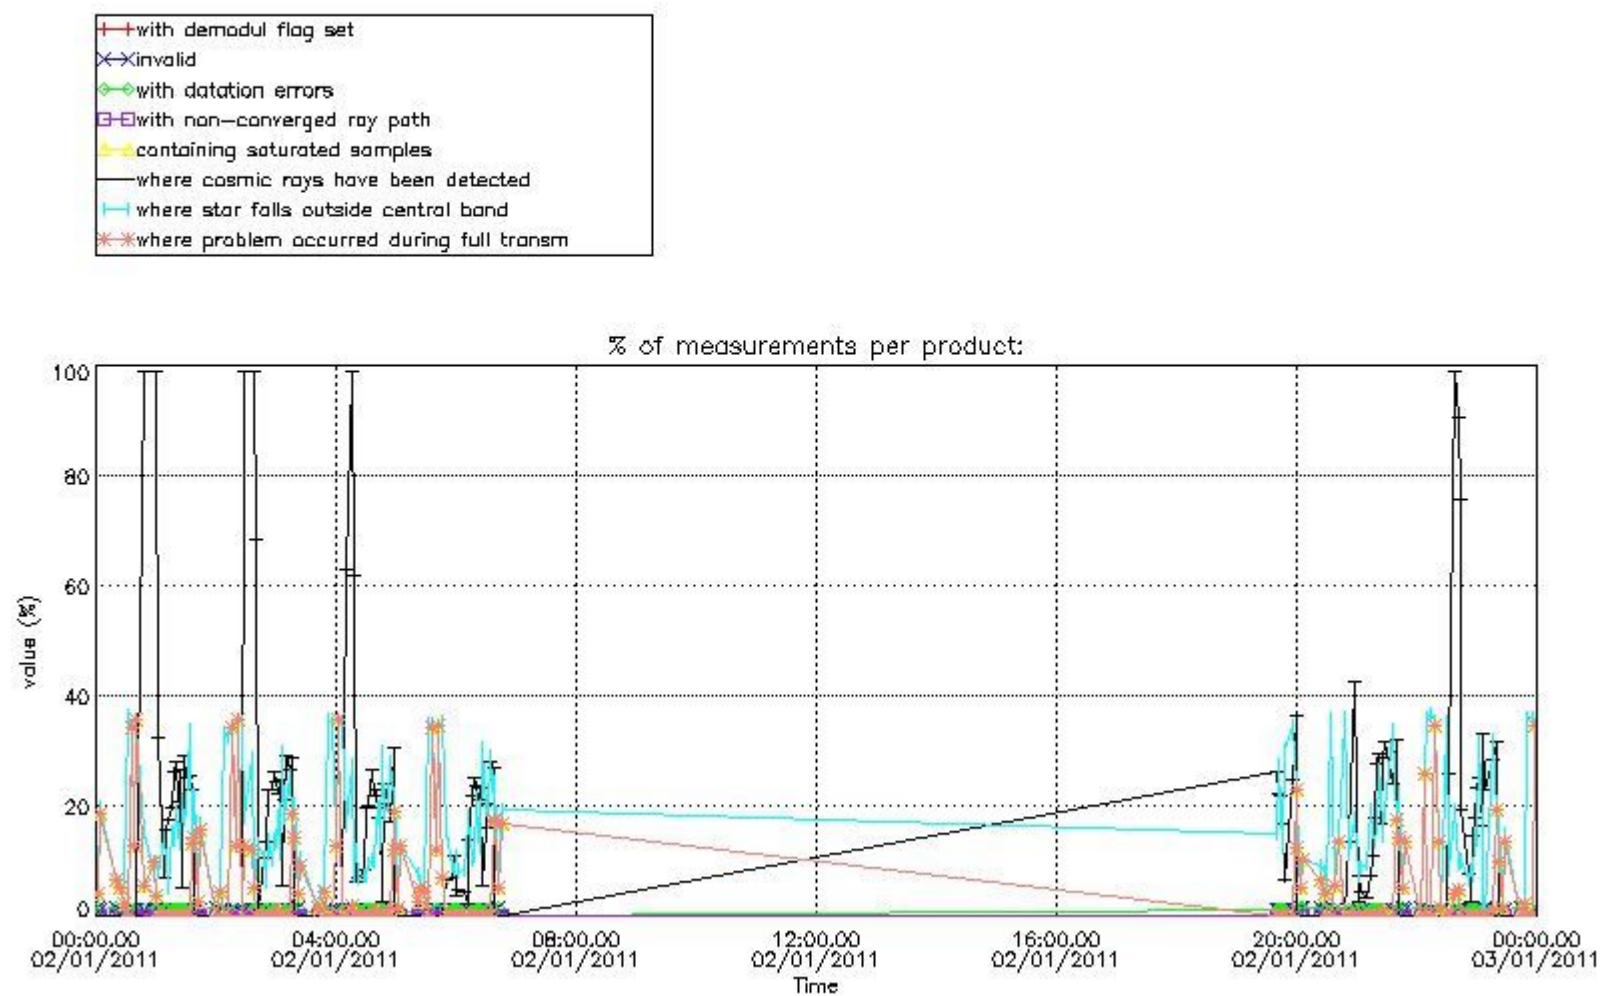

At least one measurement with demodulation flag set:	51.6304 %
Reference spectrum computed from DB:	0.00000 %
Reference spectrum with small number of measurements:	0.00000 %
SATU data not used:	0.00000 %

5.2 Plot quality information per product (time dependant)

5.3 Plot quality information per product (world map)