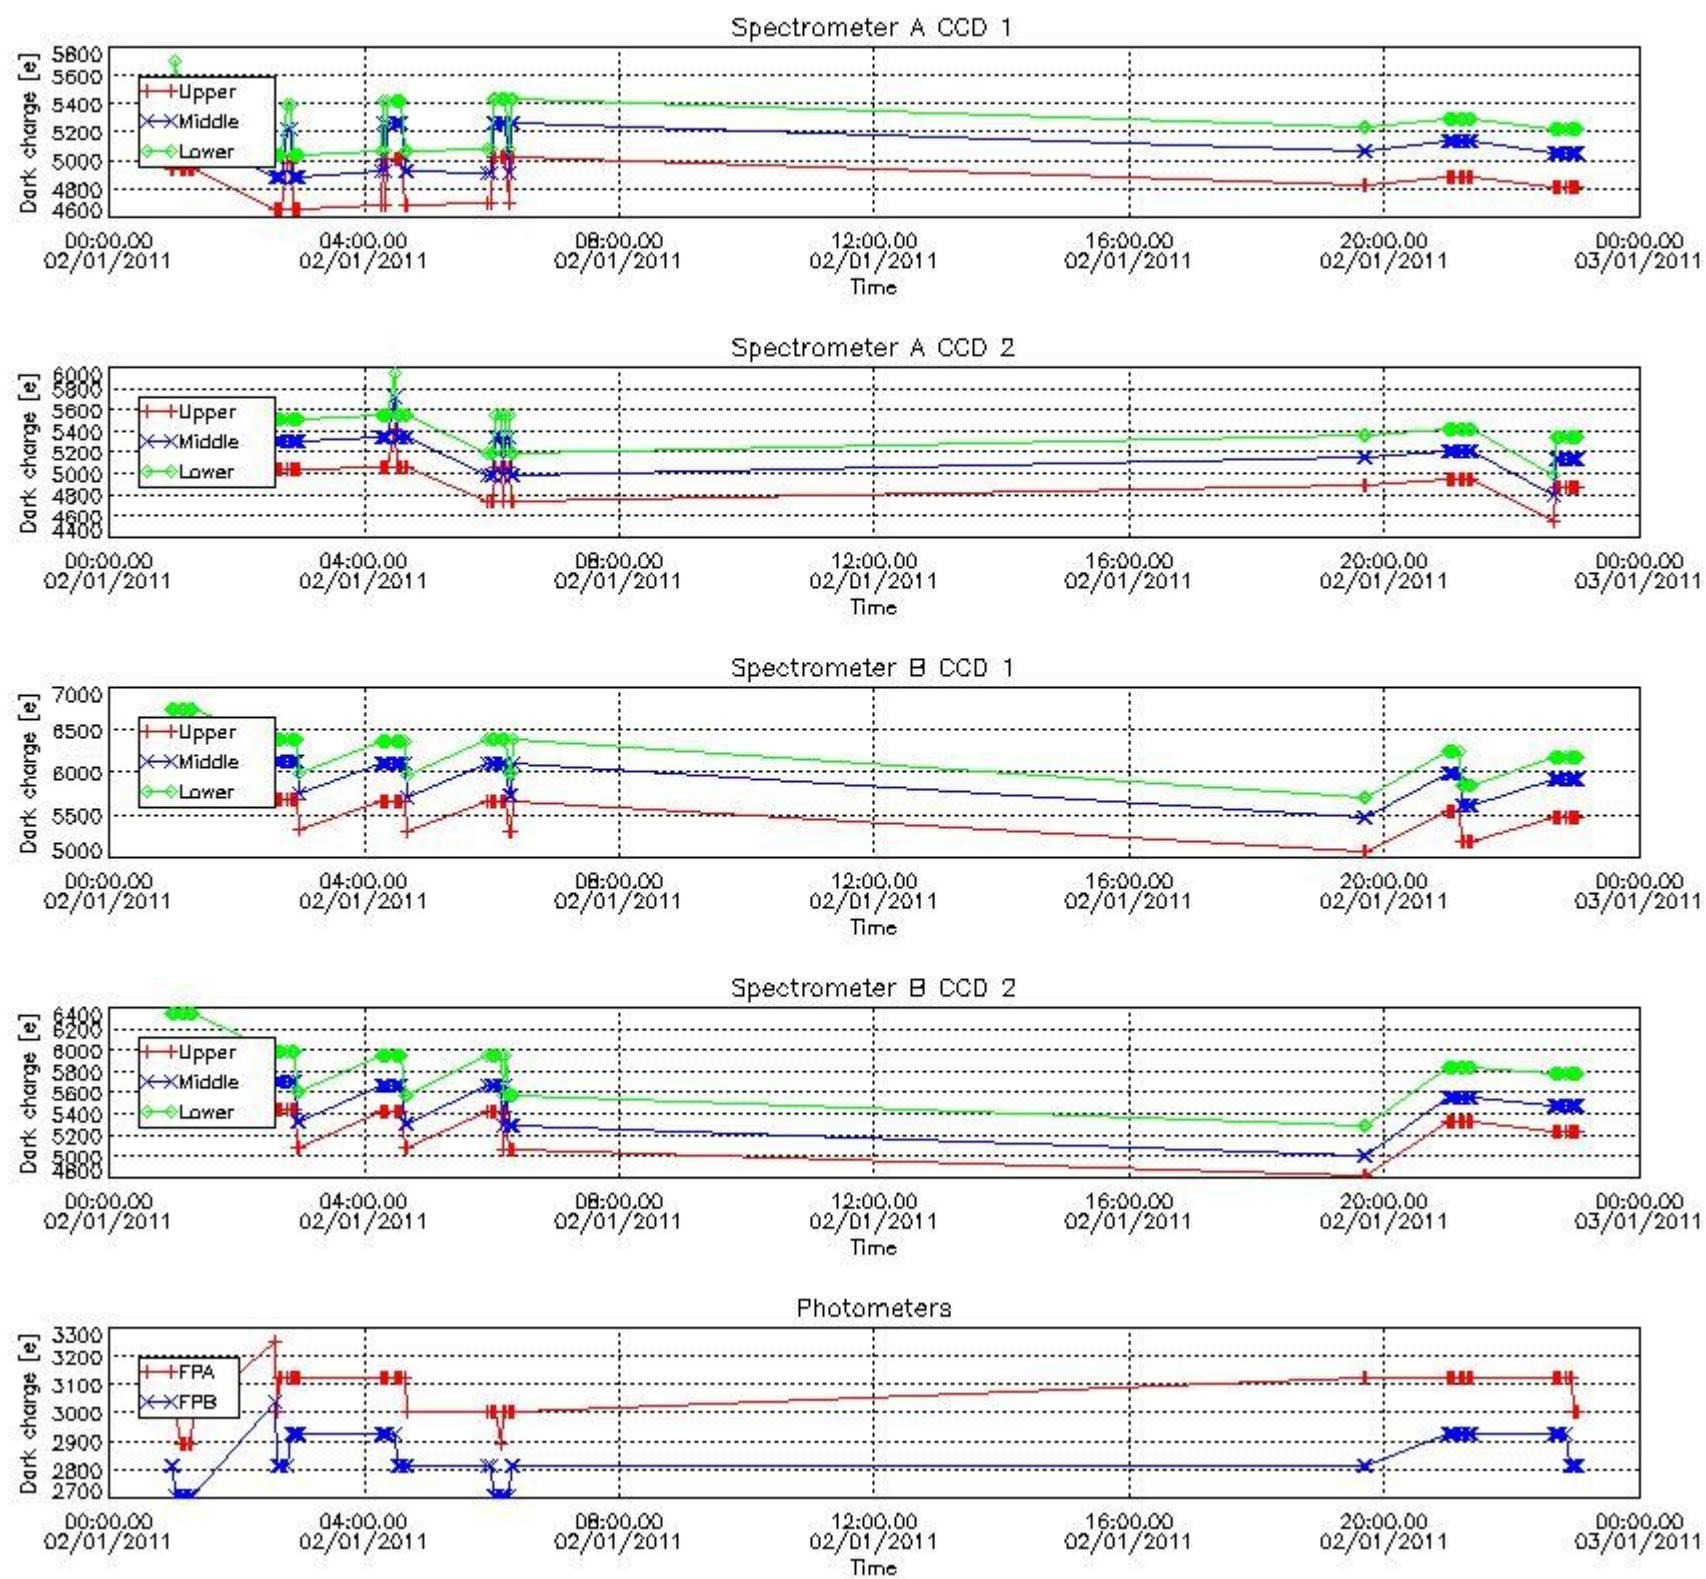

5. Demodulation flag and quality information monitoring

In this section it is presented the modulation information extracted from the pcd (product confidence data) at measurement level and information extracted from the Quality Summary dataset. Only products without errors (error flag in the MPH set to "0") are used.

5.1 Percentage of products during reporting period with: