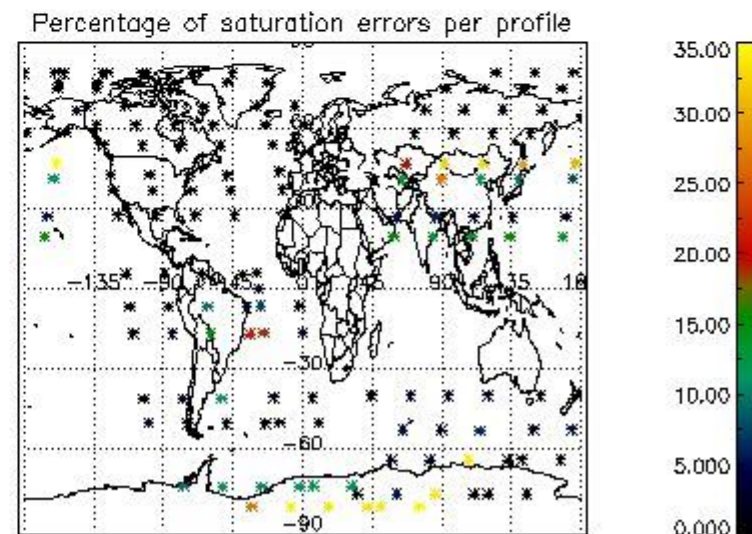

6. Statistics and plot of tangent altitude of the last measurement (DARK & BRIGHT products without errors)

6.1 Statistics on tangent altitude lost:

Statistics	DARK	BRIGHT	TWILIGHT
Mean:	15.411	13.161	NaN
St. deviation:	4.1890	7.3231	NaN
Maximum:	21.356	26.891	NaN
Minimum:	3.4062	3.5396	NaN
Number of data:	51.000	64.000	NaN

6.2 Plot for DARK limb products