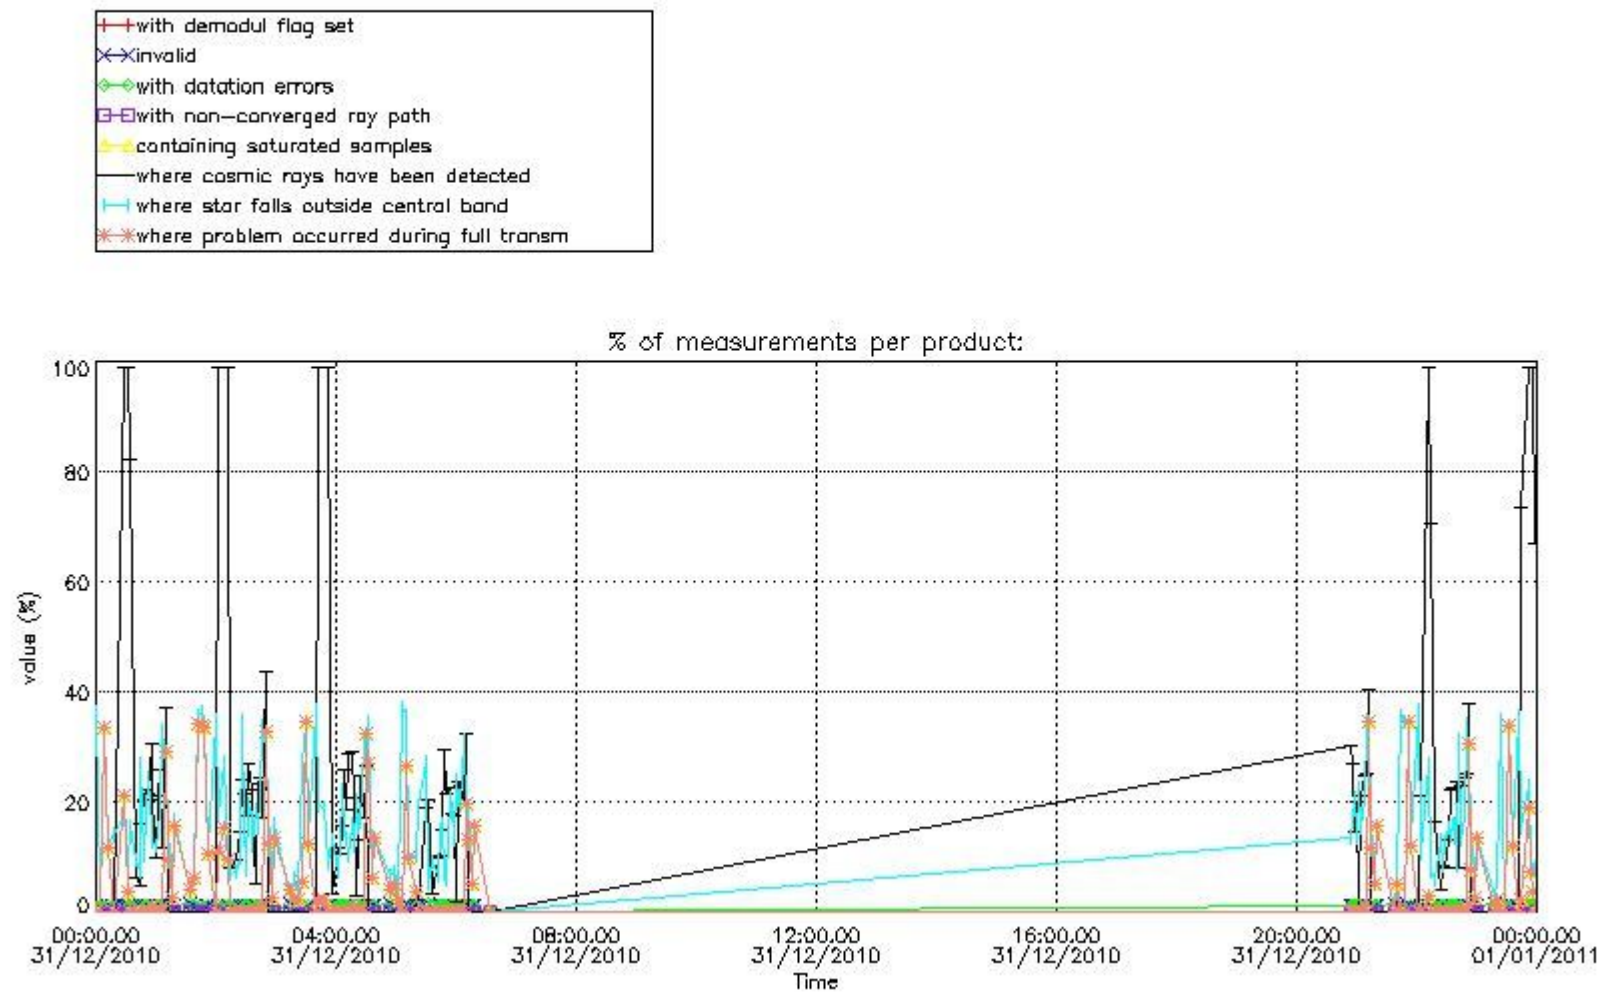

In this section it is presented the modulation information extracted from the pcd (product confidence data) at measurement level and information extracted from the Quality Summary dataset. Only products without errors (error flag in the MPH set to "0") are used.

5.1 Percentage of products during reporting period with:

At least one measurement with demodulation flag set:	55.4140 %
Reference spectrum computed from DB:	0.00000 %
Reference spectrum with small number of measurements:	0.00000 %
SATU data not used:	0.00000 %

5.2 Plot quality information per product (time dependant)

5.3 Plot quality information per product (world map)