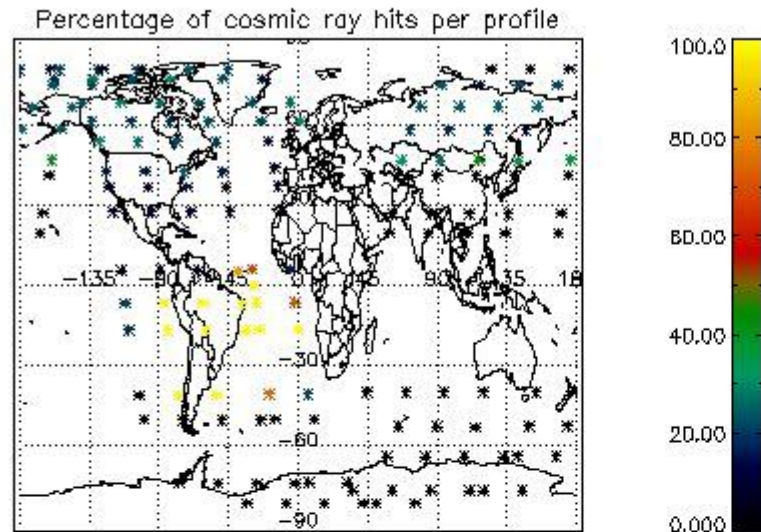

6. Statistics and plot of tangent altitude of the last measurement (DARK & BRIGHT products without errors)

6.1 Statistics on tangent altitude lost:

Statistics	DARK	BRIGHT	TWILIGHT
Mean:	15.411	13.161	NaN
St. deviation:	4.1890	7.3231	NaN
Maximum:	21.356	26.891	NaN
Minimum:	3.4062	3.5396	NaN
Number of data:	51.000	64.000	NaN

6.2 Plot for DARK limb products