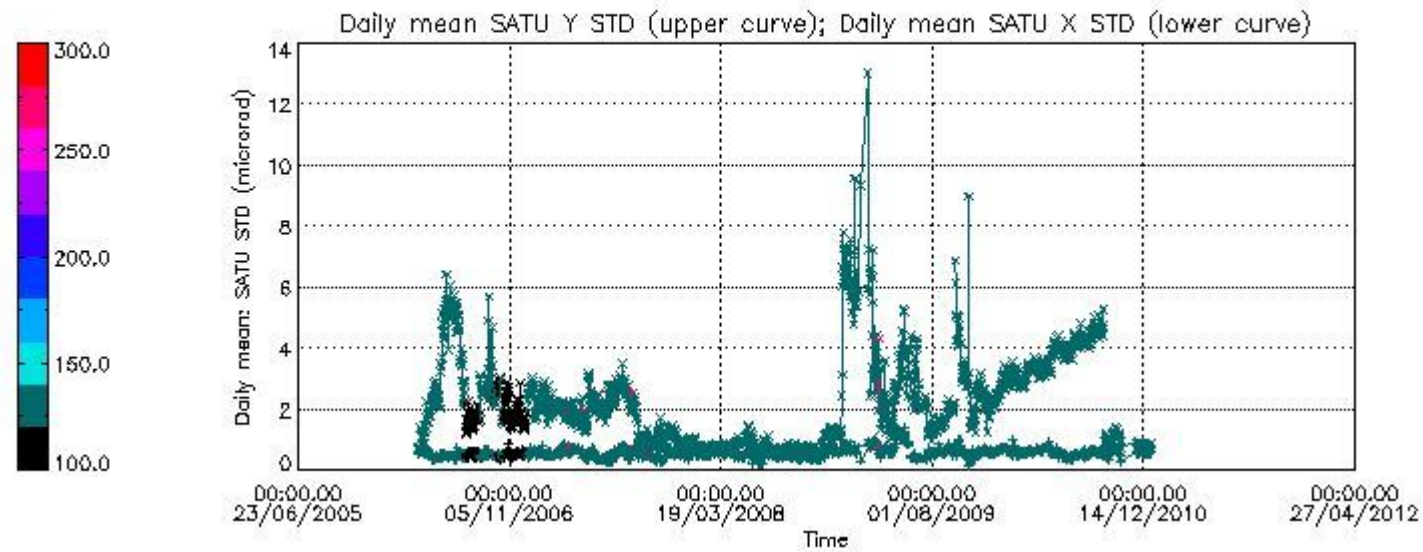

Number of data:	52450.	52450.	63950.	63950.

7.2.2 Trend of daily SATU NEA St. deviation since 1st April 2006 (dark limb)

The long term trend of the SATU 'X' and 'Y' standard deviations should be constant during the whole mission.

The colorbar represents the start tangent altitude (km) of the occultations.

Upper curve: STD of SATU Y axis

Lower curve: STD of SATU X axis

8. Auxiliary Data Files used for the production reported in section 2.4

The number reported in the third column indicates since which file (see list in section 2.4) the corresponding auxiliary file has been used. The fourth column is the date of those product files.

Type	Auxiliary Filename	Used since product	Used since product date
INST_PHYS_CHARACTERISTICS	GOM_INS_AXVIEC20091111_143220_20030716_120000_20500101_000000	1	31-DEC-2010 00:00:58
CALIBRATION_DATABASE	GOM_CAL_AXVIEC20101227_083101_20101226_000000_20500101_000000	1	31-DEC-2010 00:00:58
LEVEL-1B_PROC_CONFIG	GOM_PR1_AXVIEC20091111_145255_20020301_000000_20500101_000000	1	31-DEC-2010 00:00:58
STAR_CATALOGUE	GOM_CAT_AXVIEC20020121_161009_20020101_000000_20200101_000000	1	31-DEC-2010 00:00:58
STELLAR_SPECTRA_DATABANK	GOM_STS_AXVIEC20091111_151504_20020101_160000_20500101_000000	1	31-DEC-2010 00:00:58
ECMWF_FILE	AUX_ECF_AXNECM20101230_054115_20101230_210000_20101231_090000	1	31-DEC-2010 00:00:58
ECMWF_FILE	AUX_ECF_AXNECM20101230_172115_20101231_030000_20101231_150000	53	31-DEC-2010 03:14:29
ECMWF_FILE	AUX_ECA_AXNECM20101231_052114_20101230_210000_20101231_090000	80	31-DEC-2010 04:54:43
ECMWF_FILE	AUX_ECF_AXNECM20101231_054113_20101231_150000_20110101_030000	108	31-DEC-2010 20:53:08
ECMWF_FILE	AUX_ECF_AXNECM20101231_054114_20101231_210000_20110101_090000	127	31-DEC-2010 22:04:39
OPTIONAL_ECMWF_FILE	MISSING	1	31-DEC-2010 00:00:58
ORBIT_DATA_FILE	DOR_NAV_OPNPDE20101230_224059_000057383098_00058_46193_2234.N1	1	31-DEC-2010 00:00:58
ORBIT_DATA_FILE	DOR_NAV_OPNPDE20101231_002156_000054193098_00059_46194_2235.N1	6	31-DEC-2010 00:21:29
ORBIT_DATA_FILE	DOR_NAV_OPNPDE20101231_015735_000041443098_00060_46195_2236.N1	32	31-DEC-2010 01:59:07
ORBIT_DATA_FILE	DOR_NAV_OPNPDE20101231_031158_000057383098_00061_46196_2237.N1	53	31-DEC-2010 03:14:29
ORBIT_DATA_FILE	DOR_NAV_OPNPDE20101231_045255_000057383098_00062_46197_2238.N1	80	31-DEC-2010 04:54:43
ORBIT_DATA_FILE	DOR_NAV_OPNPDE20101231_204917_000041443098_00072_46207_2239.N1	108	31-DEC-2010 20:53:08
ORBIT_DATA_FILE	DOR_NAV_OPNPDE20101231_220340_000057383098_00072_46207_2240.N1	127	31-DEC-2010 22:04:39
ORBIT_DATA_FILE	DOR_NAV_OPNPDE20101231_233918_000057383098_00073_46208_2241.N1	154	31-DEC-2010 23:44:53