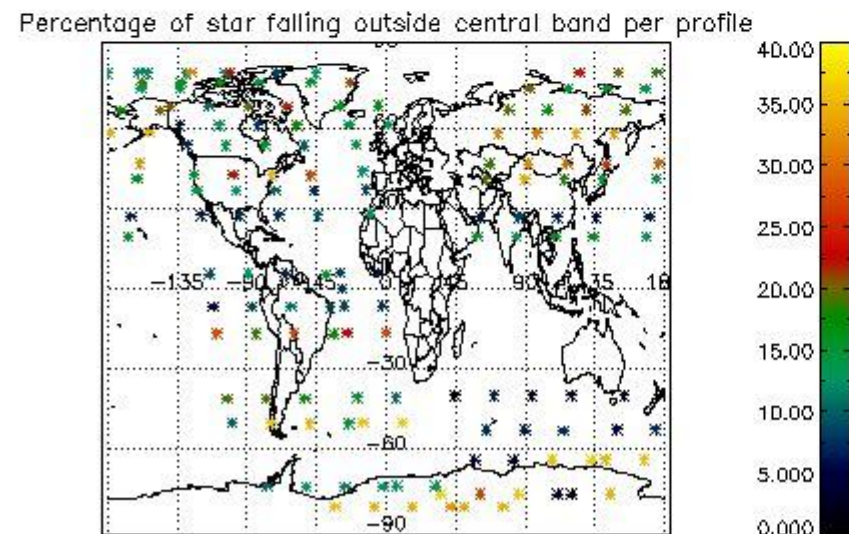

5.2 Plot quality information per product (time dependant)

5.3 Plot quality information per product (world map)

6. Statistics and plot of tangent altitude of the last measurement (DARK & BRIGHT products without errors)