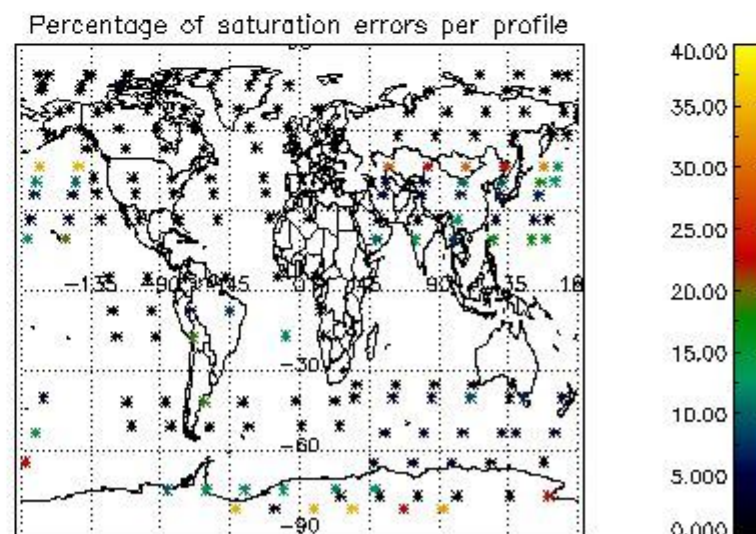

6. Statistics and plot of tangent altitude of the last measurement (DARK & BRIGHT products without errors)

6.1 Statistics on tangent altitude lost:

Statistics	DARK	BRIGHT	TWILIGHT
Mean:	15.356	14.976	NaN
St. deviation:	3.3891	6.4955	NaN
Maximum:	20.920	26.275	NaN
Minimum:	6.4041	3.4120	NaN
Number of data:	55.000	83.000	NaN

6.2 Plot for DARK limb products