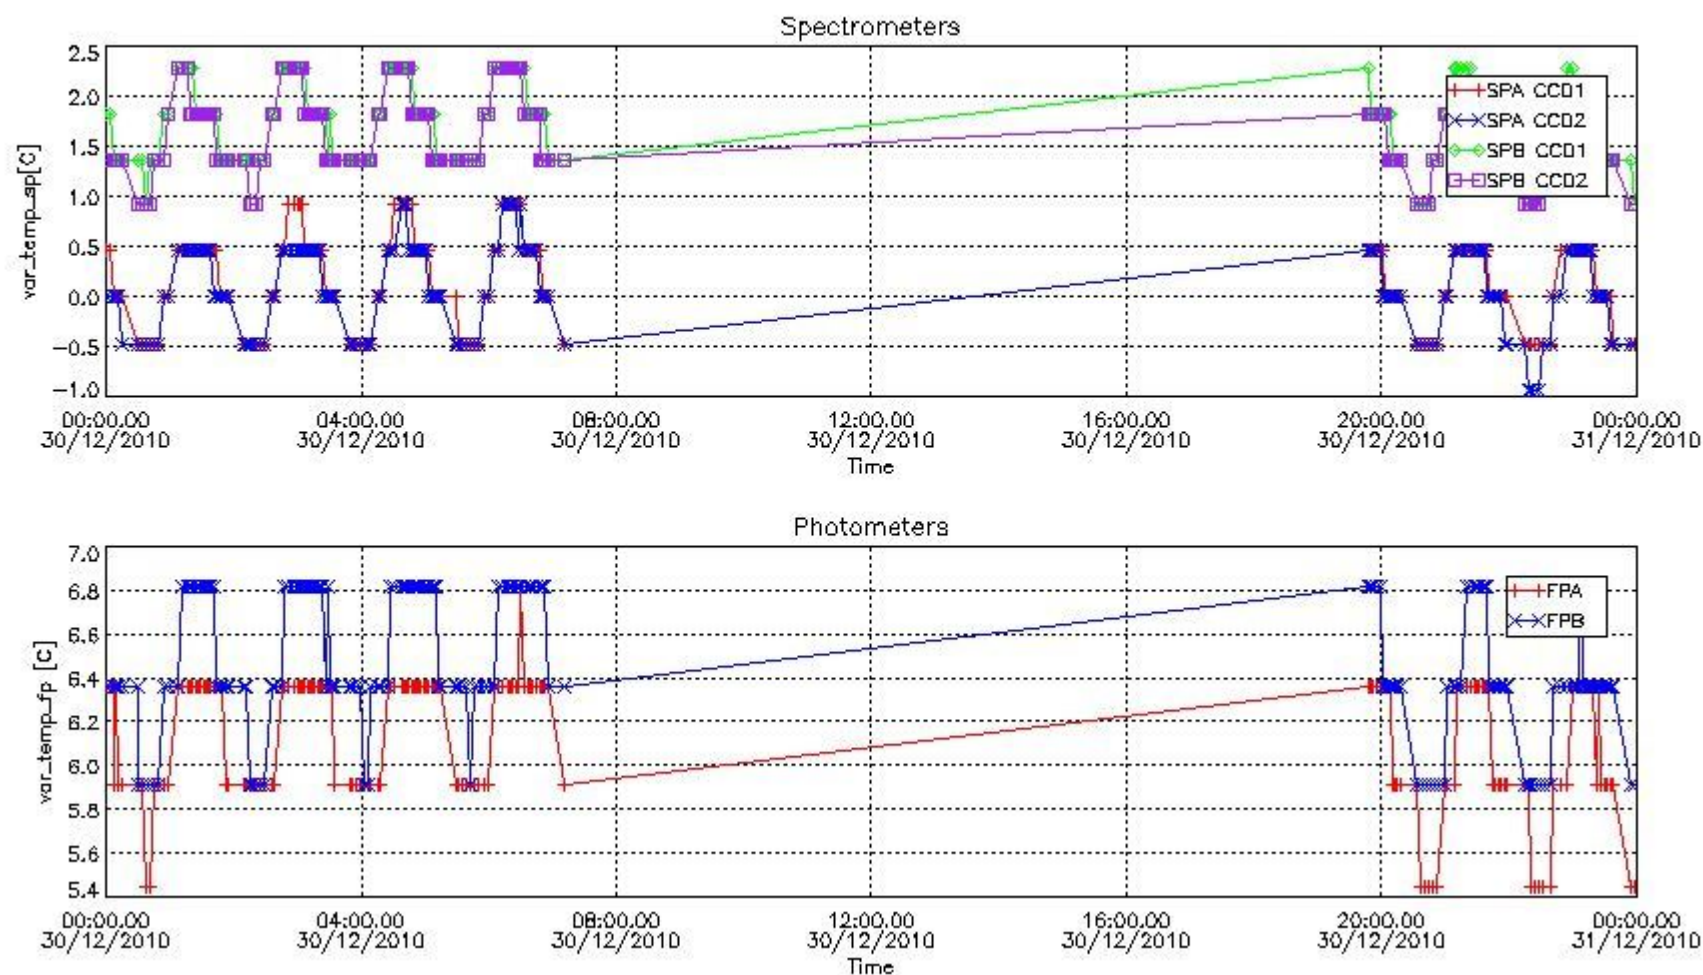

3. Plot of GOMOS spectrometers and photometers temperatures from level 1b data

4. Overview of dark signal processing per product

The Dark Charge (DC) is a temperature-dependant signal added to the useful measurements and it is therefore subtracted from them during the processing. There are two phenomena that produce a continuous increase of the DC: the "hot pixels" (a pixel is "hot" when its DC exceeds by a significant amount its value measured on ground at the same temperature) and the "Random Telegraphic Signal" (abrupt change positive or negative of the CCD pixel signal, random in time, affecting only the DC part of the signal and not the photon generated signal).

In this section a list of products that did not use the Dark Sky Area (DSA) observation for the DC computation is given. It is also provided the mean DC plot per product for dark limb products with no error flag set.

4.1 These products did not use the DSA observation for DC computation:

Product name	DC information
GOM_TRA_1PNPDE20101230_194719_000000443098_00057_46192_0398.N1	DC map used