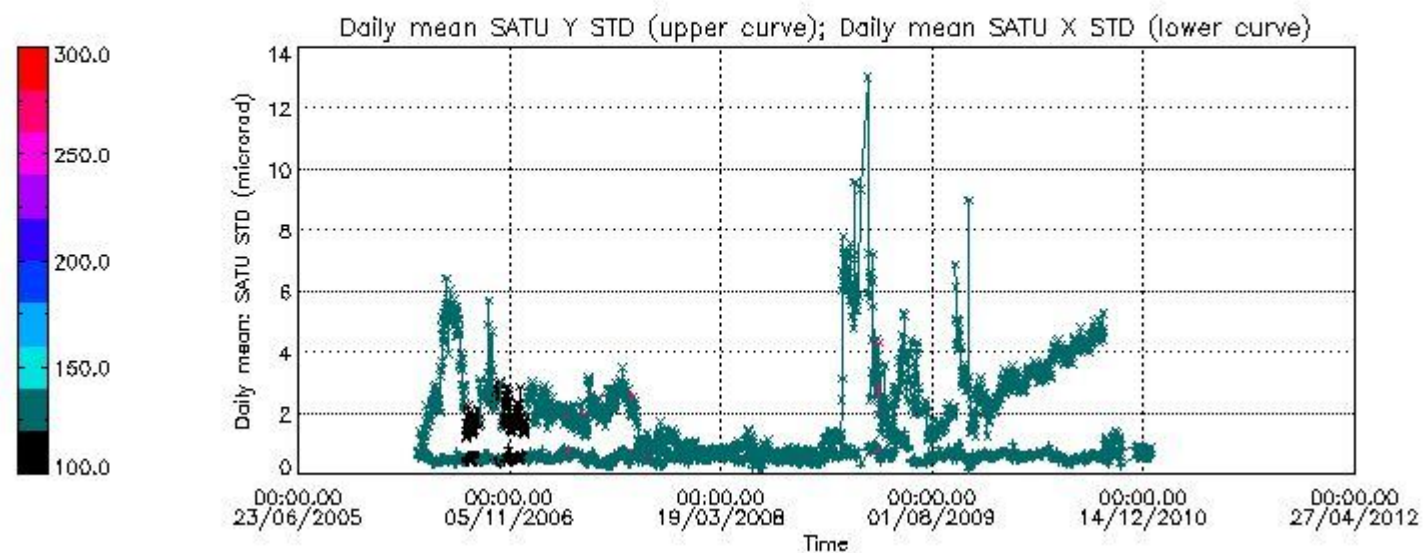

Number of data:	56800.	56800.	82800.	82800.

7.2.2 Trend of daily SATU NEA St. deviation since 1st April 2006 (dark limb)

The long term trend of the SATU 'X' and 'Y' standard deviations should be constant during the whole mission.

The colorbar represents the start tangent altitude (km) of the occultations.

Upper curve: STD of SATU Y axis

Lower curve: STD of SATU X axis

8. Auxiliary Data Files used for the production reported in section 2.4

The number reported in the third column indicates since which file (see list in section 2.4) the corresponding auxiliary file has been used. The fourth column is the date of those product files.

Type	Auxiliary Filename	Used since product	Used since product date
INST_PHYS_CHARACTERISTICS	GOM_INS_AXVIEC20091111_143220_20030716_120000_20500101_000000	1	30-DEC-2010 00:00:40
CALIBRATION_DATABASE	GOM_CAL_AXVIEC20101227_083101_20101226_000000_20500101_000000	1	30-DEC-2010 00:00:40
LEVEL-1B_PROC_CONFIG	GOM_PR1_AXVIEC20091111_145255_20020301_000000_20500101_000000	1	30-DEC-2010 00:00:40
STAR_CATALOGUE	GOM_CAT_AXVIEC20020121_161009_20020101_000000_20200101_000000	1	30-DEC-2010 00:00:40
STELLAR_SPECTRA_DATABANK	GOM_STS_AXVIEC20091111_151504_20020101_160000_20500101_000000	1	30-DEC-2010 00:00:40
ECMWF_FILE	AUX_ECF_AXNECM20101229_054115_20101229_210000_20101230_090000	1	30-DEC-2010 00:00:40
ECMWF_FILE	AUX_ECF_AXNECM20101229_174114_20101230_030000_20101230_150000	65	30-DEC-2010 03:49:52
ECMWF_FILE	AUX_ECA_AXNECM20101230_052113_20101229_210000_20101230_090000	95	30-DEC-2010 05:31:28
ECMWF_FILE	AUX_ECA_AXNECM20101230_172115_20101230_090000_20101230_210000	125	30-DEC-2010 19:47:19
ECMWF_FILE	AUX_ECF_AXNECM20101230_054115_20101230_150000_20101231_030000	145	30-DEC-2010 20:58:23
ECMWF_FILE	AUX_ECF_AXNECM20101230_054115_20101230_210000_20101231_090000	174	30-DEC-2010 22:41:14
OPTIONAL_ECMWF_FILE	MISSING	1	30-DEC-2010 00:00:40
ORBIT_DATA_FILE	DOR_NAV_OPNPDE20101229_231300_000057383098_00044_46179_2228.N1	1	30-DEC-2010 00:00:40
ORBIT_DATA_FILE	DOR_NAV_OPNPDE20101230_005357_000098823098_00045_46180_2229.N1	16	30-DEC-2010 00:58:05
ORBIT_DATA_FILE	DOR_NAV_OPNPDE20101230_034358_000060573098_00047_46182_2230.N1	65	30-DEC-2010 03:49:52
ORBIT_DATA_FILE	DOR_NAV_OPNPDE20101230_053014_000057383098_00048_46183_2231.N1	95	30-DEC-2010 05:31:28
ORBIT_DATA_FILE	DOR_NAV_OPNPDE20101230_194539_000035073098_00057_46192_2232.N1	125	30-DEC-2010 19:47:19
ORBIT_DATA_FILE	DOR_NAV_OPNPDE20101230_204925_000063763098_00057_46192_2233.N1	145	30-DEC-2010 20:58:23
ORBIT_DATA_FILE	DOR_NAV_OPNPDE20101230_224059_000057383098_00058_46193_2234.N1	174	30-DEC-2010 22:41:14