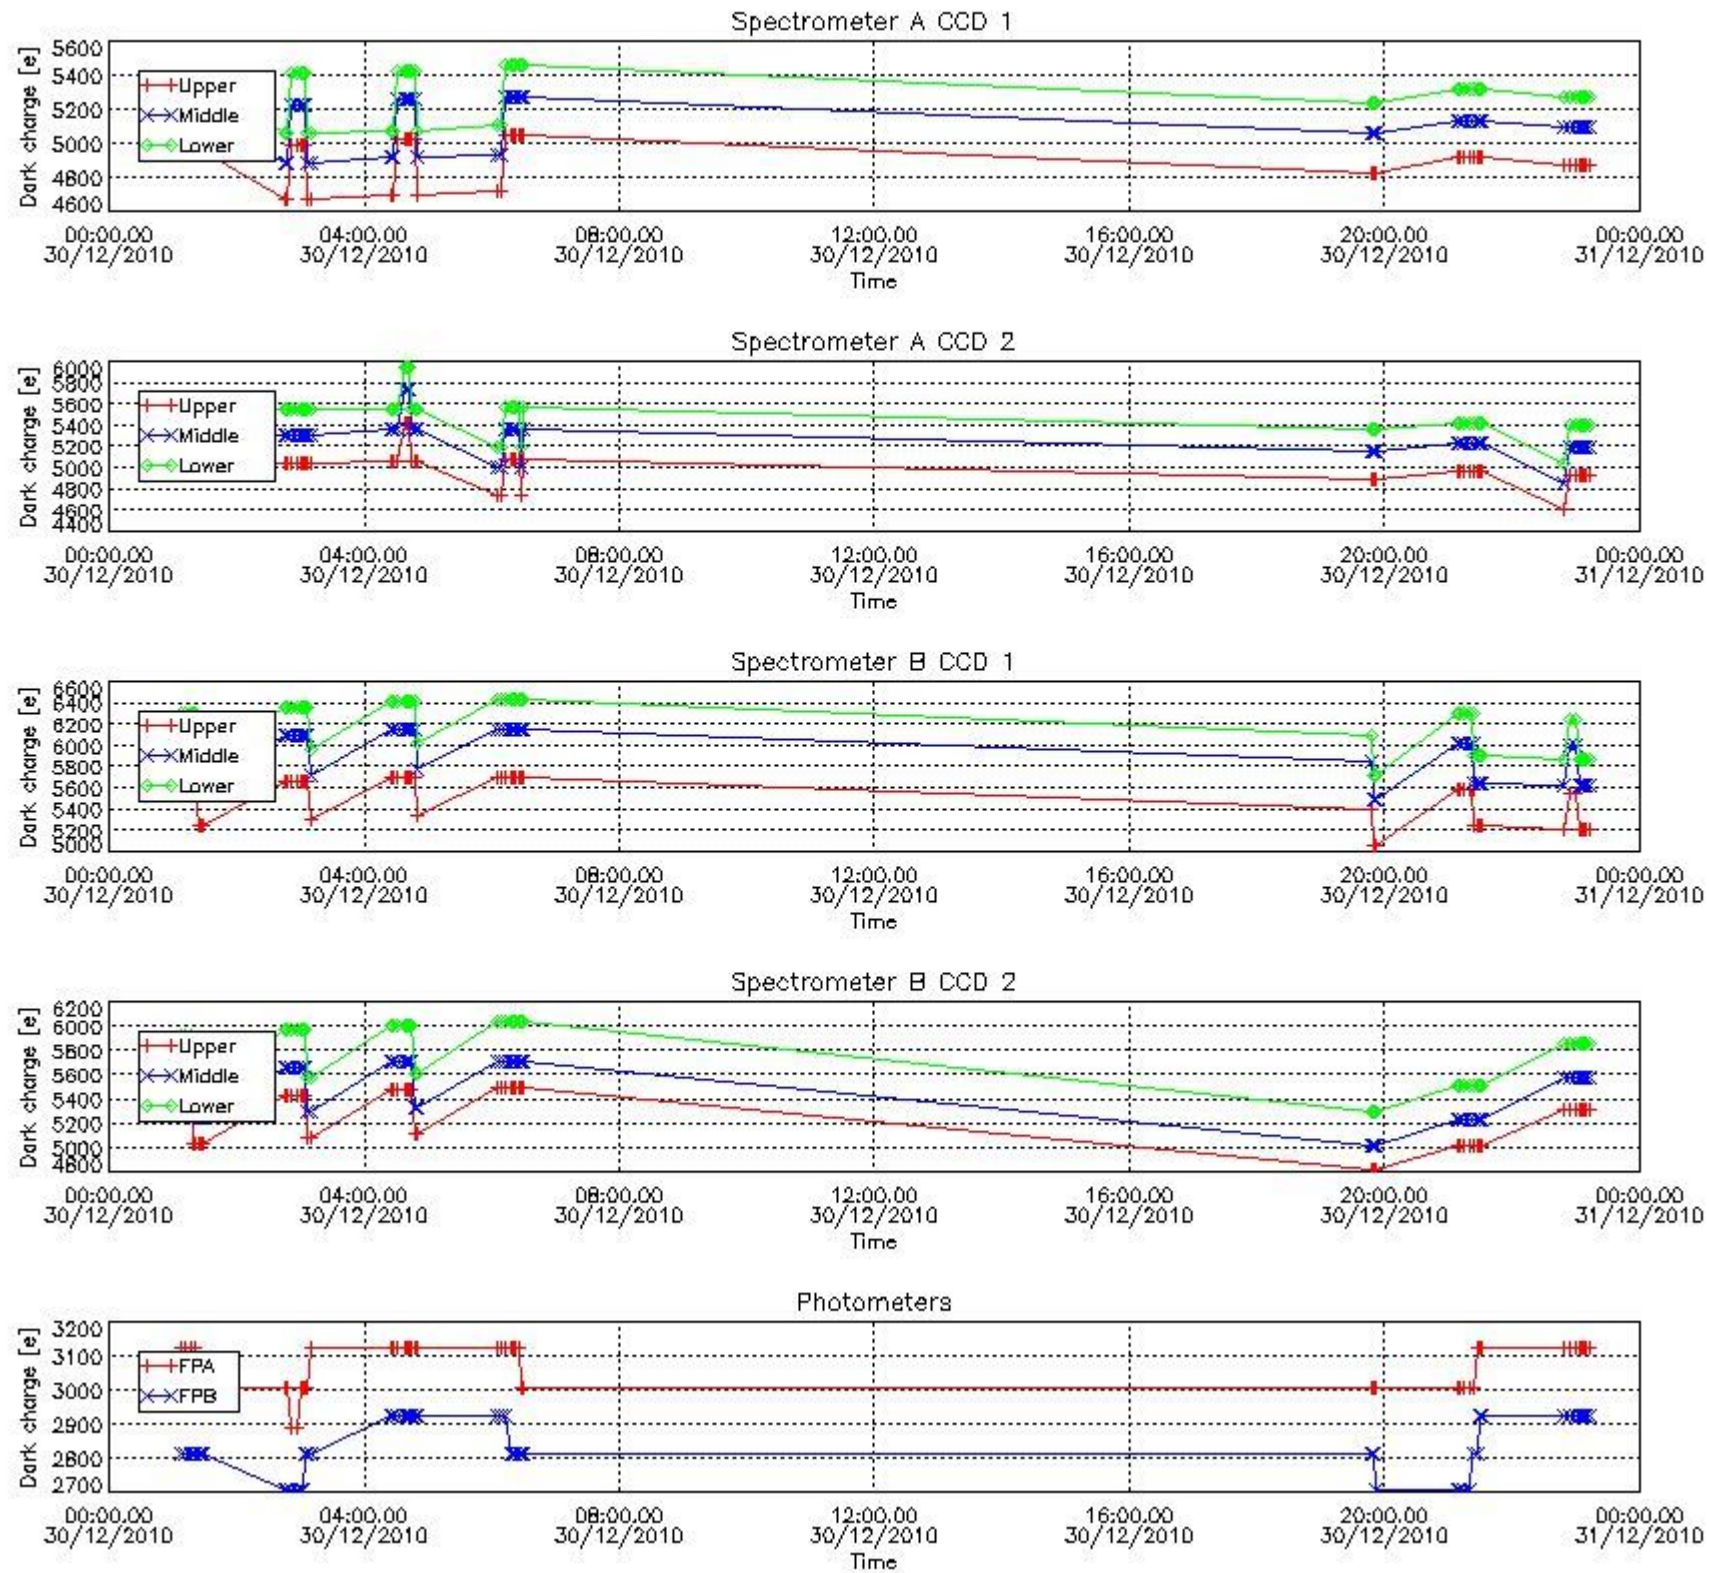

5. Demodulation flag and quality information monitoring

In this section it is presented the modulation information extracted from the pcd (product confidence data) at measurement level and information extracted from the Quality Summary dataset. Only products without errors (error flag in the MPH set to "0") are used.

5.1 Percentage of products during reporting period with: