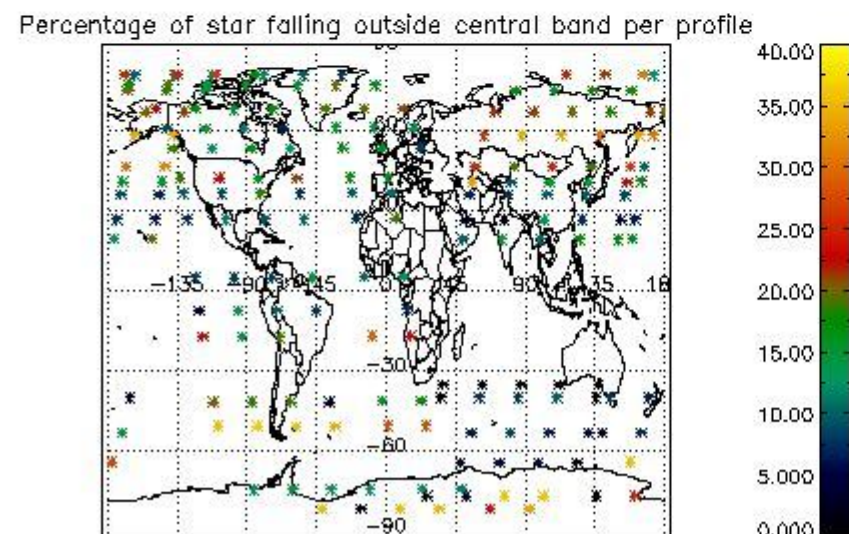

6. Statistics and plot of tangent altitude of the last measurement (DARK & BRIGHT products without errors)

6.1 Statistics on tangent altitude lost:

Statistics	DARK	BRIGHT	TWILIGHT
Mean:	15.356	14.976	NaN
St. deviation:	3.3891	6.4955	NaN
Maximum:	20.920	26.275	NaN
Minimum:	6.4041	3.4120	NaN
Number of data:	55.000	83.000	NaN

6.2 Plot for DARK limb products