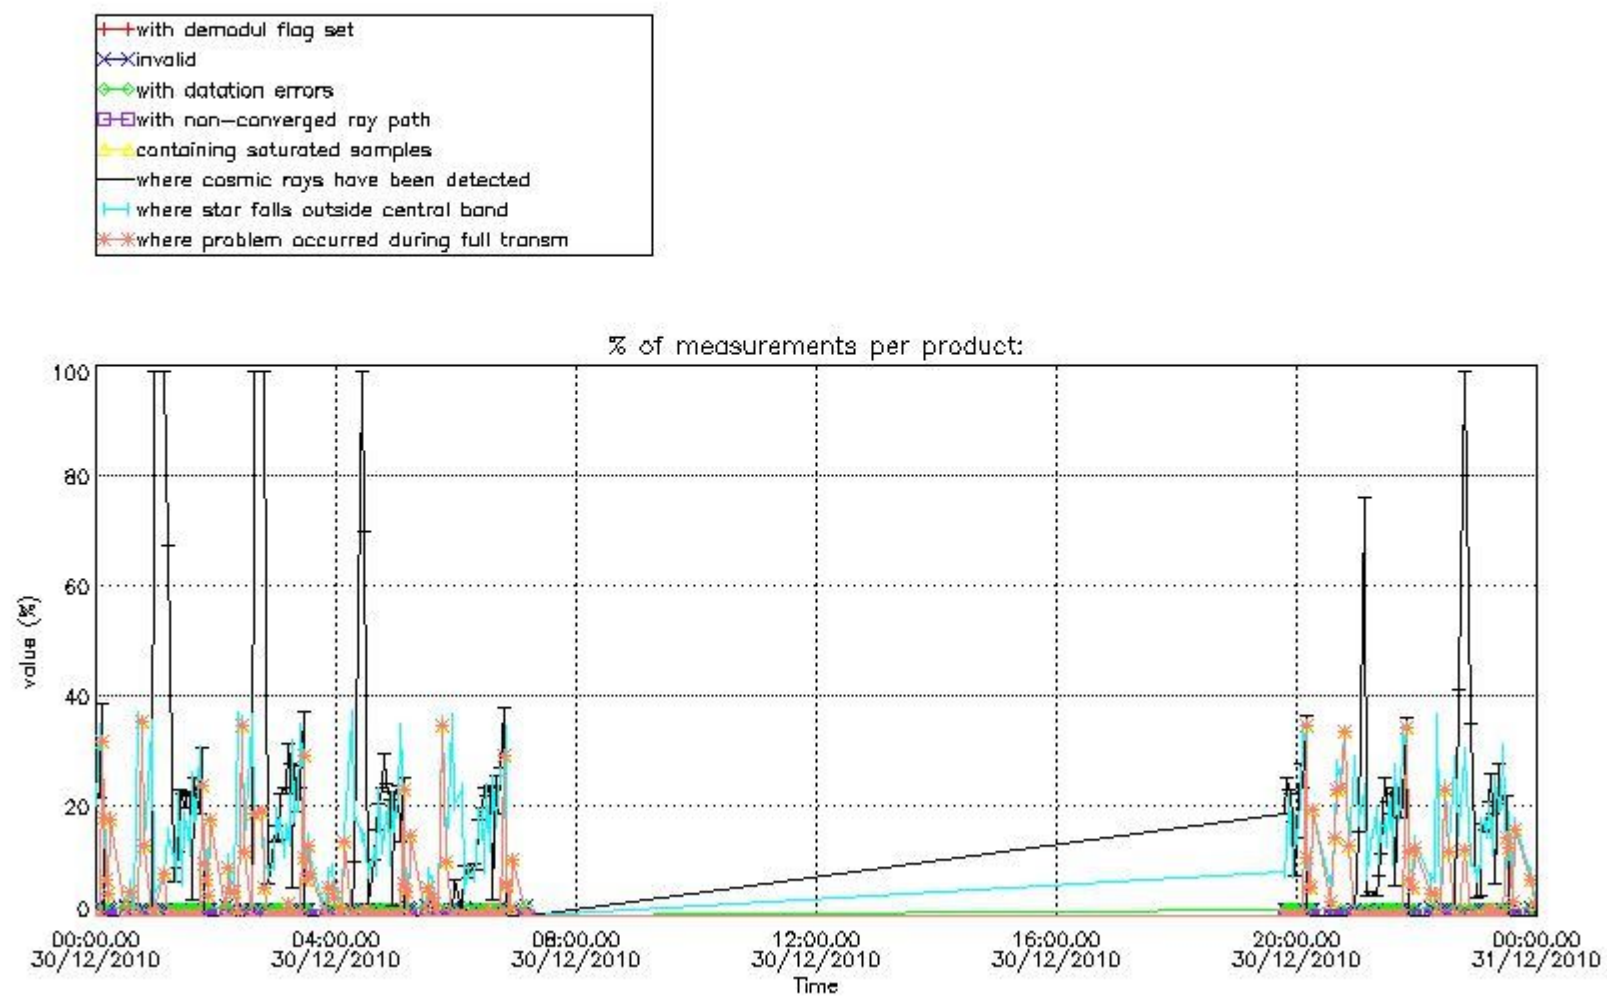

At least one measurement with demodulation flag set:	47.9381 %
Reference spectrum computed from DB:	0.00000 %
Reference spectrum with small number of measurements:	0.00000 %
SATU data not used:	0.00000 %

5.2 Plot quality information per product (time dependant)

5.3 Plot quality information per product (world map)