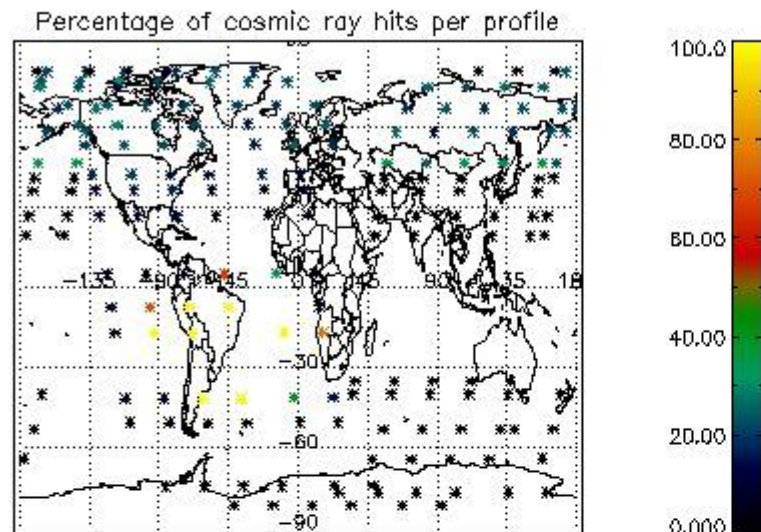

6. Statistics and plot of tangent altitude of the last measurement (DARK & BRIGHT products without errors)

6.1 Statistics on tangent altitude lost:

Statistics	DARK	BRIGHT	TWILIGHT
Mean:	15.356	14.976	NaN
St. deviation:	3.3891	6.4955	NaN
Maximum:	20.920	26.275	NaN
Minimum:	6.4041	3.4120	NaN
Number of data:	55.000	83.000	NaN

6.2 Plot for DARK limb products