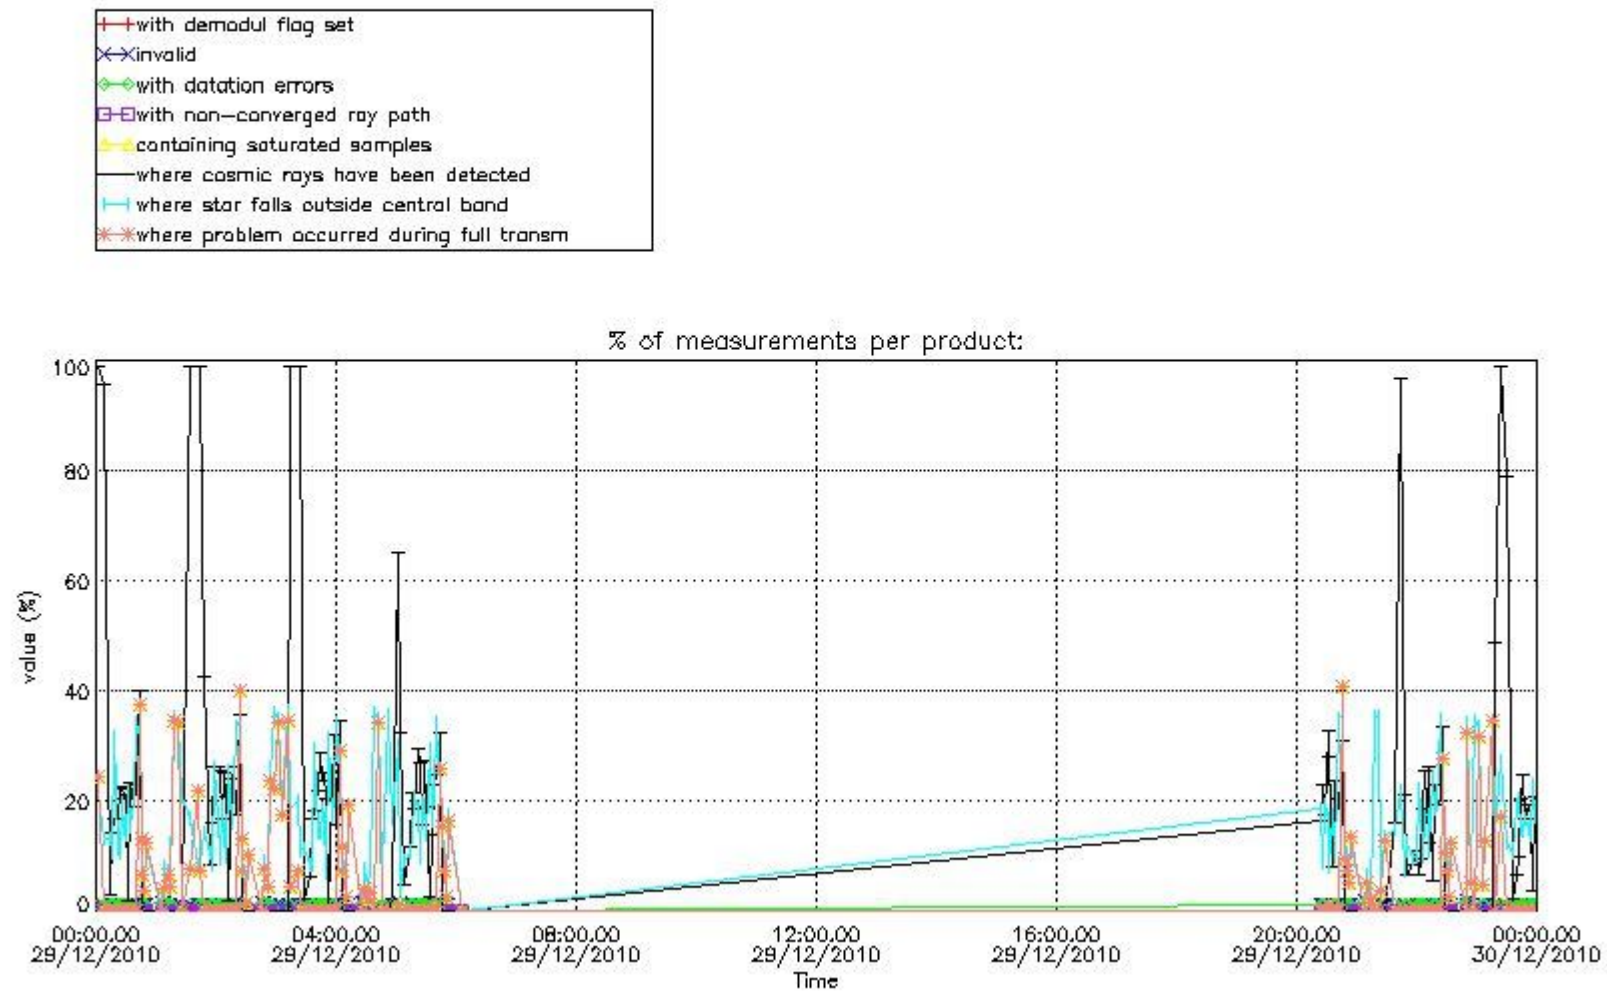

5. Demodulation flag and quality information monitoring

In this section it is presented the modulation information extracted from the pcd (product confidence data) at measurement level and information extracted from the Quality Summary dataset. Only products without errors (error flag in the MPH set to "0") are used.

5.1 Percentage of products during reporting period with:

At least one measurement with demodulation flag set:	55.0296 %
Reference spectrum computed from DB:	0.00000 %
Reference spectrum with small number of measurements:	0.00000 %
SATU data not used:	0.00000 %

5.2 Plot quality information per product (time dependant)

5.3 Plot quality information per product (world map)