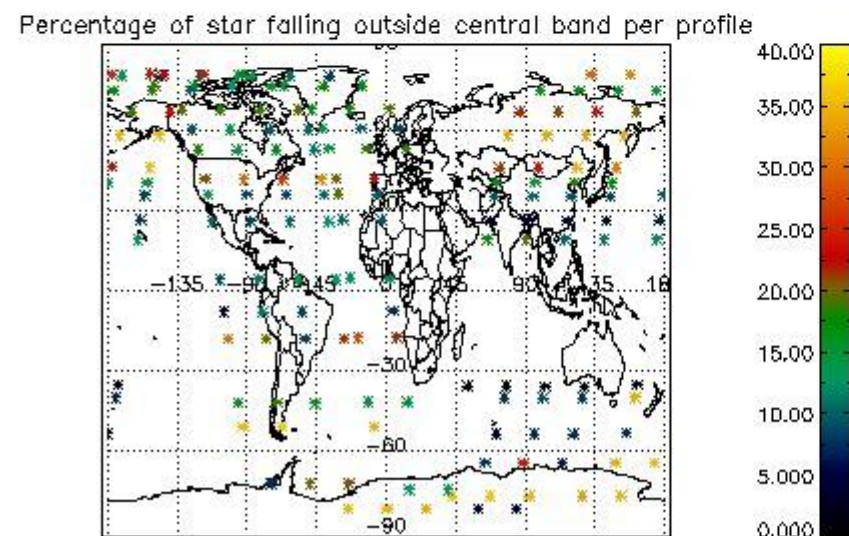

6. Statistics and plot of tangent altitude of the last measurement (DARK & BRIGHT products without errors)

6.1 Statistics on tangent altitude lost:

Statistics	DARK	BRIGHT	TWILIGHT
Mean:	14.753	15.189	NaN
St. deviation:	3.8852	9.6105	NaN
Maximum:	21.618	49.369	NaN
Minimum:	4.6485	3.6172	NaN
Number of data:	55.000	66.000	NaN

6.2 Plot for DARK limb products