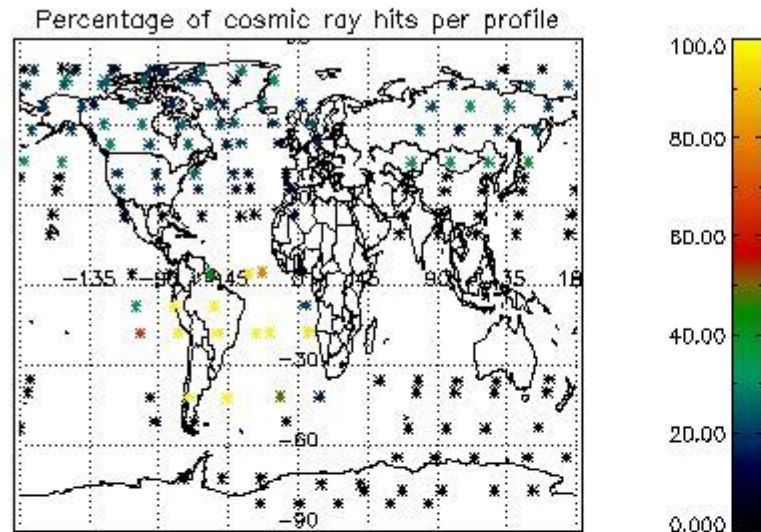

6. Statistics and plot of tangent altitude of the last measurement (DARK & BRIGHT products without errors)

6.1 Statistics on tangent altitude lost:

Statistics	DARK	BRIGHT	TWILIGHT
Mean:	14.753	15.189	NaN
St. deviation:	3.8852	9.6105	NaN
Maximum:	21.618	49.369	NaN
Minimum:	4.6485	3.6172	NaN
Number of data:	55.000	66.000	NaN

6.2 Plot for DARK limb products