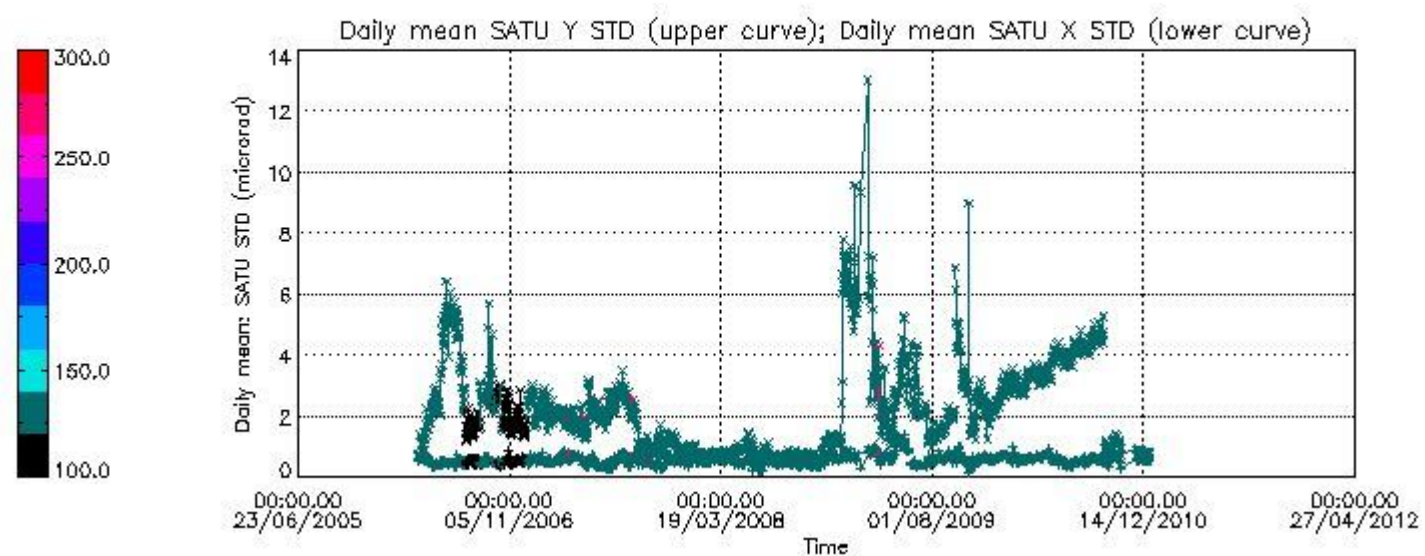

Number of data:	56600.	56600.	66800.	66800.

7.2.2 Trend of daily SATU NEA St. deviation since 1st April 2006 (dark limb)

The long term trend of the SATU 'X' and 'Y' standard deviations should be constant during the whole mission.

The colorbar represents the start tangent altitude (km) of the occultations.

Upper curve: STD of SATU Y axis

Lower curve: STD of SATU X axis

8. Auxiliary Data Files used for the production reported in section 2.4

The number reported in the third column indicates since which file (see list in section 2.4) the corresponding auxiliary file has been used. The fourth column is the date of those product files.

Type	Auxiliary Filename	Used since product	Used since product date
INST_PHYS_CHARACTERISTICS	GOM_INS_AXVIEC20091111_143220_20030716_120000_20500101_000000	1	29-DEC-2010 00:01:13
CALIBRATION_DATABASE	GOM_CAL_AXVIEC20101227_083101_20101226_000000_20500101_000000	1	29-DEC-2010 00:01:13
LEVEL-1B_PROC_CONFIG	GOM_PR1_AXVIEC20091111_145255_20020301_000000_20500101_000000	1	29-DEC-2010 00:01:13
STAR_CATALOGUE	GOM_CAT_AXVIEC20020121_161009_20020101_000000_20200101_000000	1	29-DEC-2010 00:01:13
STELLAR_SPECTRA_DATABANK	GOM_STS_AXVIEC20091111_151504_20020101_160000_20500101_000000	1	29-DEC-2010 00:01:13
ECMWF_FILE	AUX_ECF_AXNECM20101228_054115_20101228_210000_20101229_090000	1	29-DEC-2010 00:01:13
ECMWF_FILE	AUX_ECF_AXNECM20101228_172117_20101229_030000_20101229_150000	79	29-DEC-2010 04:27:59
ECMWF_FILE	AUX_ECF_AXNECM20101229_054114_20101229_150000_20101230_030000	108	29-DEC-2010 20:23:56
ECMWF_FILE	AUX_ECF_AXNECM20101229_054115_20101229_210000_20101230_090000	129	29-DEC-2010 21:35:01
OPTIONAL_ECMWF_FILE	MISSING	1	29-DEC-2010 00:01:13
ORBIT_DATA_FILE	DOR_NAV_OPNPDE20101228_235020_000057383098_00030_46165_2222.N1	1	29-DEC-2010 00:01:13
ORBIT_DATA_FILE	DOR_NAV_OPNPDE20101229_013117_000038253098_00031_46166_2223.N1	27	29-DEC-2010 01:32:08
ORBIT_DATA_FILE	DOR_NAV_OPNPDE20101229_024021_000060573098_00032_46167_2224.N1	49	29-DEC-2010 02:46:32
ORBIT_DATA_FILE	DOR_NAV_OPNPDE20101229_042637_000057383098_00033_46168_2225.N1	79	29-DEC-2010 04:27:59
ORBIT_DATA_FILE	DOR_NAV_OPNPDE20101229_202259_000038253098_00043_46178_2226.N1	108	29-DEC-2010 20:23:56
ORBIT_DATA_FILE	DOR_NAV_OPNPDE20101229_213203_000057383098_00043_46178_2227.N1	129	29-DEC-2010 21:35:01
ORBIT_DATA_FILE	DOR_NAV_OPNPDE20101229_231300_000057383098_00044_46179_2228.N1	159	29-DEC-2010 23:17:50