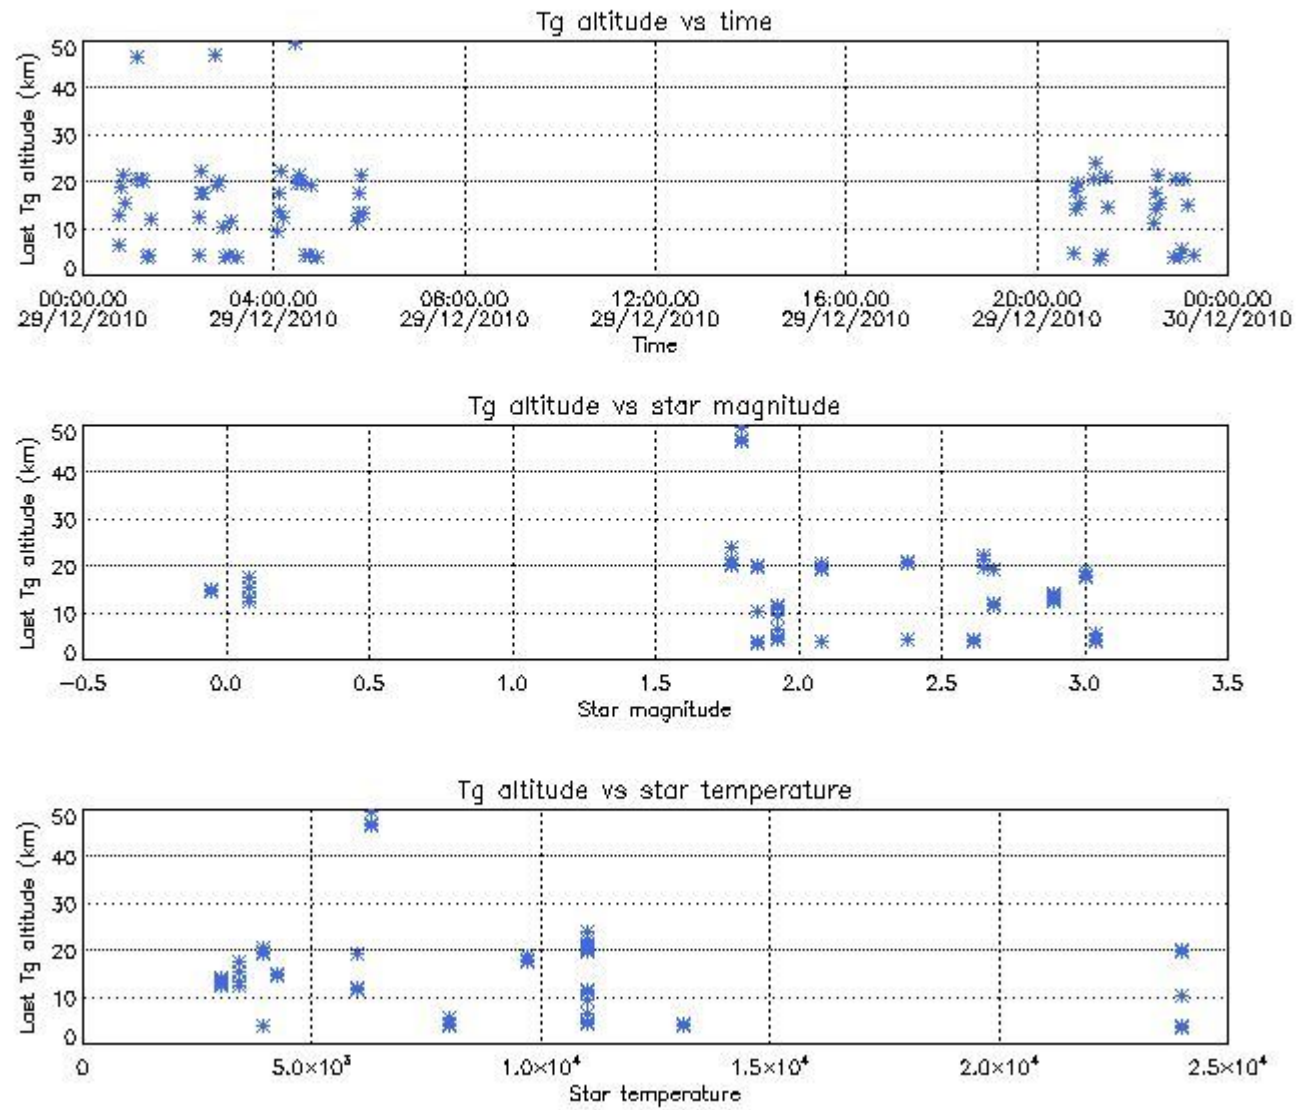

Tangent altitude at which the star is lost

7. Star Acquisition and Tracking Unit (SATU)

The Star Acquisition and Tracking Unit (SATU) analyses the position of the tracked star beam collected by the GOMOS telescope and deflected by the optical beam dispatcher. The main function of the SATU is to detect a star, provide its image position to the science data electronics and to help the pointing function to keep the star image at a fixed position. In tracking mode the SATU data is recorded with a frequency of 100 Hz.

7.1 SATU 'X' and 'Y' axis plots (dark limb)

SATU CCD 'X' and 'Y' axis plots are provided in order to detect any abnormal behaviour of the tracking system. For every occultation (color) the plot should remain stable (with some noise) until we are deep in the atmosphere where big fluctuations are registered due to the refractive effects.