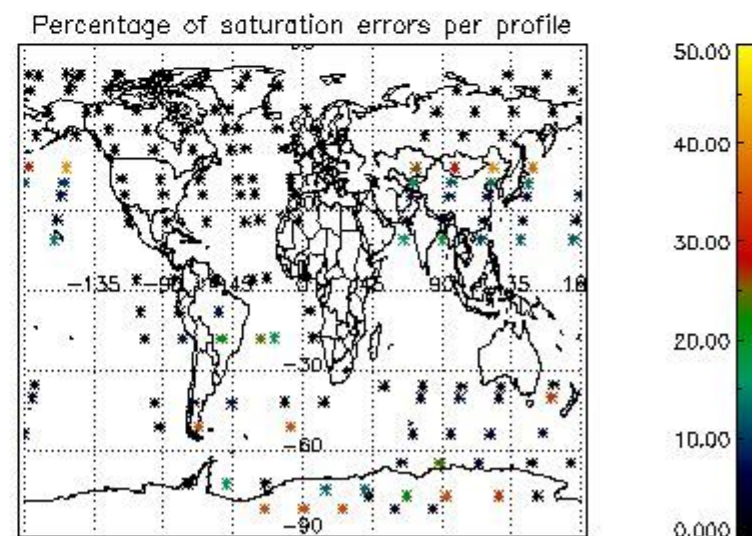

6. Statistics and plot of tangent altitude of the last measurement (DARK & BRIGHT products without errors)

6.1 Statistics on tangent altitude lost:

Statistics	DARK	BRIGHT	TWILIGHT
Mean:	14.753	15.189	NaN
St. deviation:	3.8852	9.6105	NaN
Maximum:	21.618	49.369	NaN
Minimum:	4.6485	3.6172	NaN
Number of data:	55.000	66.000	NaN

6.2 Plot for DARK limb products