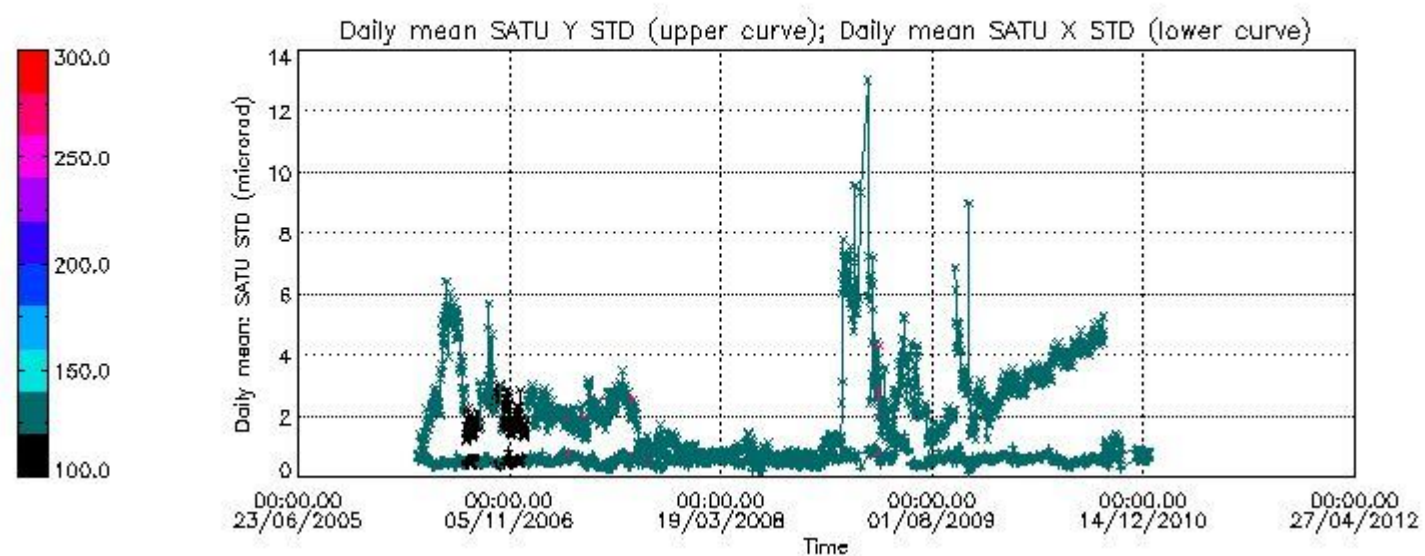

Number of data:	48500.	48500.	75200.	75200.

7.2.2 Trend of daily SATU NEA St. deviation since 1st April 2006 (dark limb)

The long term trend of the SATU 'X' and 'Y' standard deviations should be constant during the whole mission.

The colorbar represents the start tangent altitude (km) of the occultations.

Upper curve: STD of SATU Y axis

Lower curve: STD of SATU X axis

8. Auxiliary Data Files used for the production reported in section 2.4

The number reported in the third column indicates since which file (see list in section 2.4) the corresponding auxiliary file has been used. The fourth column is the date of those product files.

Type	Auxiliary Filename	Used since product	Used since product date
INST_PHYS_CHARACTERISTICS	GOM_INS_AXVIEC20091111_143220_20030716_120000_20500101_000000	1	28-DEC-2010 00:02:57
CALIBRATION_DATABASE	GOM_CAL_AXVIEC20101227_083101_20101226_000000_20500101_000000	1	28-DEC-2010 00:02:57
LEVEL-1B_PROC_CONFIG	GOM_PR1_AXVIEC20091111_145255_20020301_000000_20500101_000000	1	28-DEC-2010 00:02:57
STAR_CATALOGUE	GOM_CAT_AXVIEC20020121_161009_20020101_000000_20200101_000000	1	28-DEC-2010 00:02:57
STELLAR_SPECTRA_DATABANK	GOM_STS_AXVIEC20091111_151504_20020101_160000_20500101_000000	1	28-DEC-2010 00:02:57
ECMWF_FILE	AUX_ECF_AXNECM20101227_054116_20101227_210000_20101228_090000	1	28-DEC-2010 00:02:57
ECMWF_FILE	AUX_ECF_AXNECM20101227_174114_20101228_030000_20101228_150000	56	28-DEC-2010 03:23:24
ECMWF_FILE	AUX_ECA_AXNECM20101228_052116_20101227_210000_20101228_090000	85	28-DEC-2010 05:08:38
ECMWF_FILE	AUX_ECF_AXNECM20101228_054115_20101228_210000_20101229_090000	113	28-DEC-2010 21:00:31
OPTIONAL_ECMWF_FILE	MISSING	1	28-DEC-2010 00:02:57
ORBIT_DATA_FILE	DOR_NAV_OPNPDE20101227_224642_000057383098_00015_46150_2215.N1	1	28-DEC-2010 00:02:57
ORBIT_DATA_FILE	DOR_NAV_OPNPDE20101228_002739_000054193098_00016_46151_2216.N1	7	28-DEC-2010 00:31:03
ORBIT_DATA_FILE	DOR_NAV_OPNPDE20101228_020317_000041443098_00017_46152_2217.N1	35	28-DEC-2010 02:11:17
ORBIT_DATA_FILE	DOR_NAV_OPNPDE20101228_031740_000060573098_00018_46153_2218.N1	56	28-DEC-2010 03:23:24
ORBIT_DATA_FILE	DOR_NAV_OPNPDE20101228_050356_000054193098_00019_46154_2219.N1	85	28-DEC-2010 05:08:38
ORBIT_DATA_FILE	DOR_NAV_OPNPDE20101228_205500_000041443098_00029_46164_2220.N1	113	28-DEC-2010 21:00:31
ORBIT_DATA_FILE	DOR_NAV_OPNPDE20101228_220923_000057383098_00029_46164_2221.N1	135	28-DEC-2010 22:14:12
ORBIT_DATA_FILE	DOR_NAV_OPNPDE20101228_235020_000057383098_00030_46165_2222.N1	164	28-DEC-2010 23:54:26