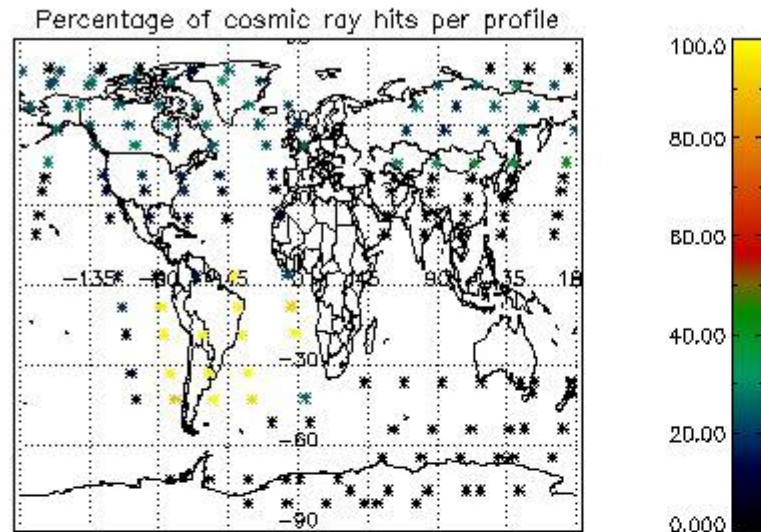

6. Statistics and plot of tangent altitude of the last measurement (DARK & BRIGHT products without errors)

6.1 Statistics on tangent altitude lost:

Statistics	DARK	BRIGHT	TWILIGHT
Mean:	14.313	15.414	NaN
St. deviation:	4.6075	9.7032	NaN
Maximum:	21.168	44.485	NaN
Minimum:	3.6063	3.7939	NaN
Number of data:	47.000	73.000	NaN

6.2 Plot for DARK limb products