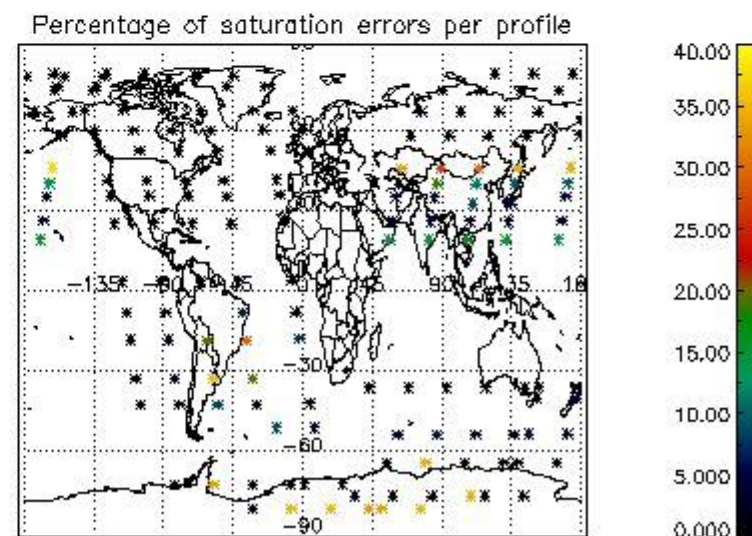

6. Statistics and plot of tangent altitude of the last measurement (DARK & BRIGHT products without errors)

6.1 Statistics on tangent altitude lost:

Statistics	DARK	BRIGHT	TWILIGHT
Mean:	14.313	15.414	NaN
St. deviation:	4.6075	9.7032	NaN
Maximum:	21.168	44.485	NaN
Minimum:	3.6063	3.7939	NaN
Number of data:	47.000	73.000	NaN

6.2 Plot for DARK limb products