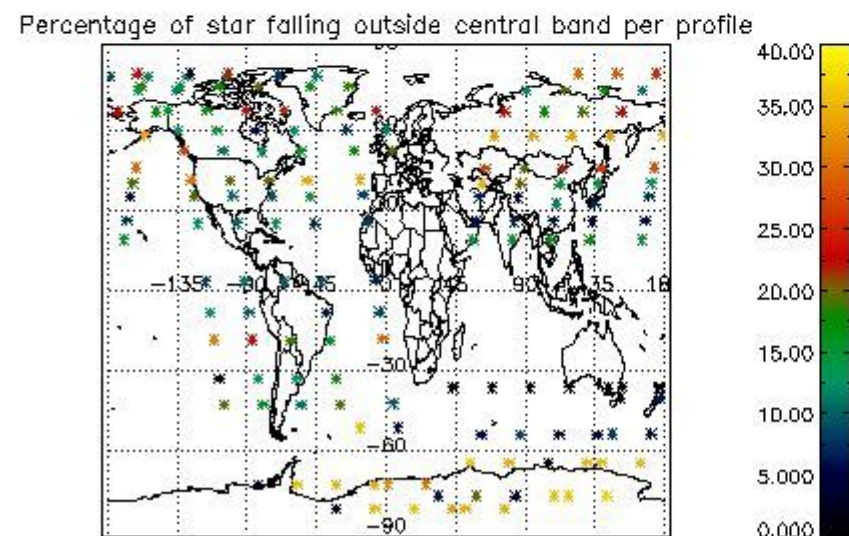

6. Statistics and plot of tangent altitude of the last measurement (DARK & BRIGHT products without errors)

6.1 Statistics on tangent altitude lost:

Statistics	DARK	BRIGHT	TWILIGHT
Mean:	14.313	15.414	NaN
St. deviation:	4.6075	9.7032	NaN
Maximum:	21.168	44.485	NaN
Minimum:	3.6063	3.7939	NaN
Number of data:	47.000	73.000	NaN

6.2 Plot for DARK limb products