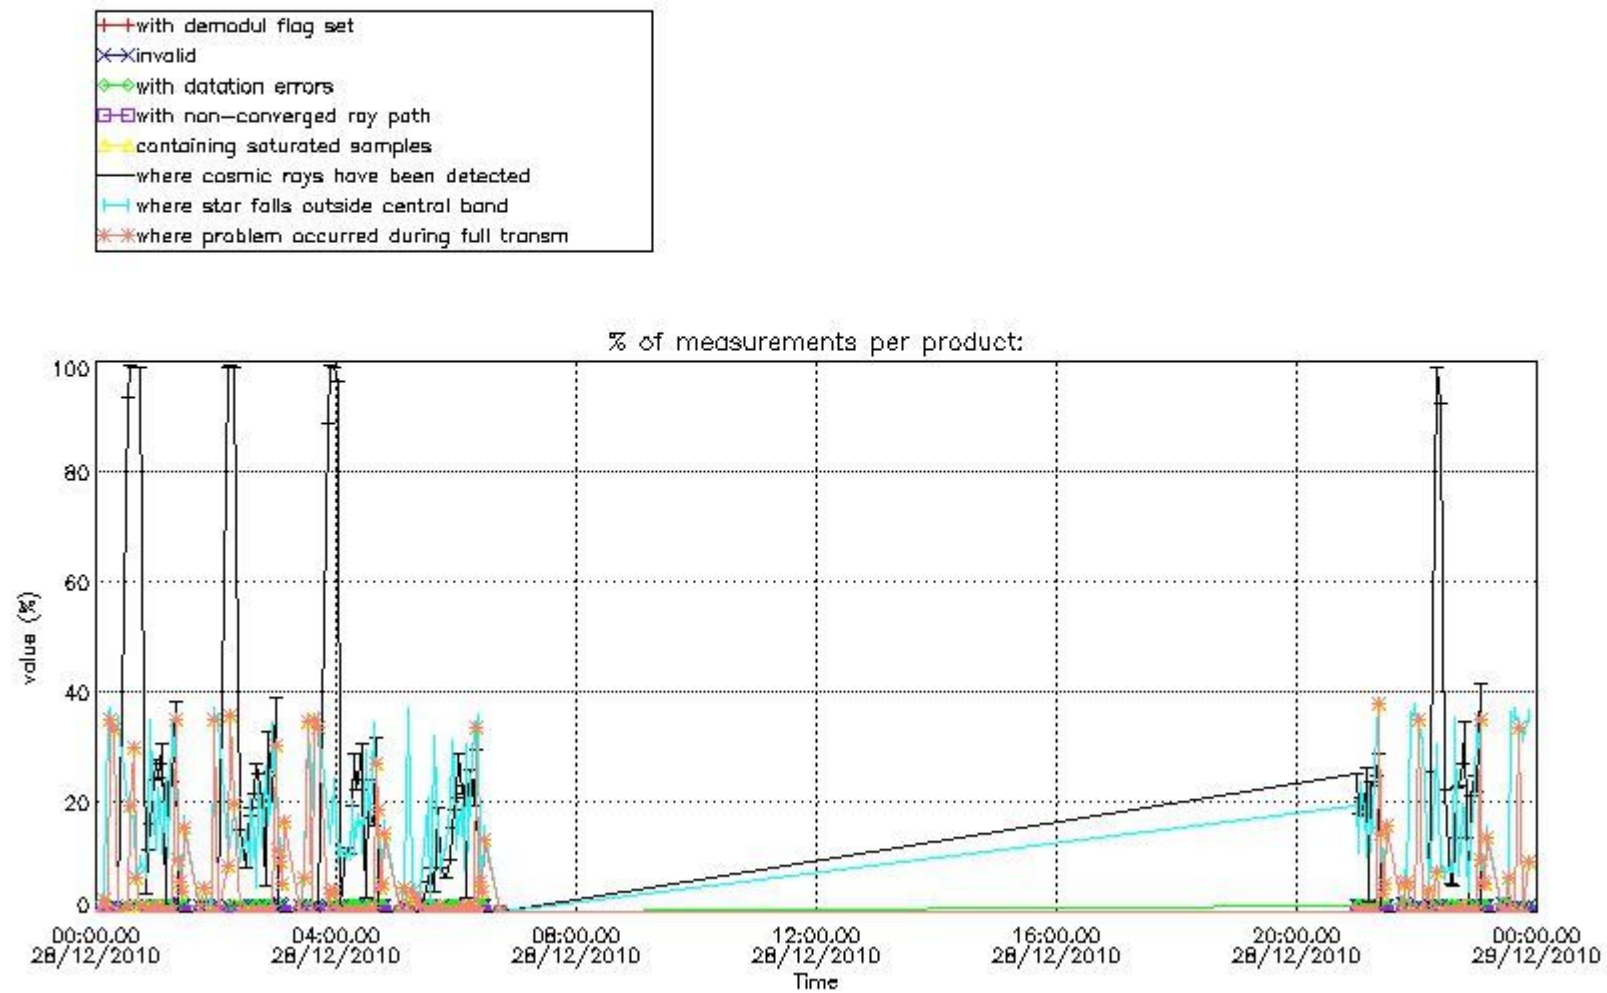

5. Demodulation flag and quality information monitoring

In this section it is presented the modulation information extracted from the pcd (product confidence data) at measurement level and information extracted from the Quality Summary dataset. Only products without errors (error flag in the MPH set to "0") are used.

5.1 Percentage of products during reporting period with:

At least one measurement with demodulation flag set:	50.3067 %
Reference spectrum computed from DB:	0.00000 %
Reference spectrum with small number of measurements:	0.00000 %
SATU data not used:	0.00000 %

5.2 Plot quality information per product (time dependant)

5.3 Plot quality information per product (world map)