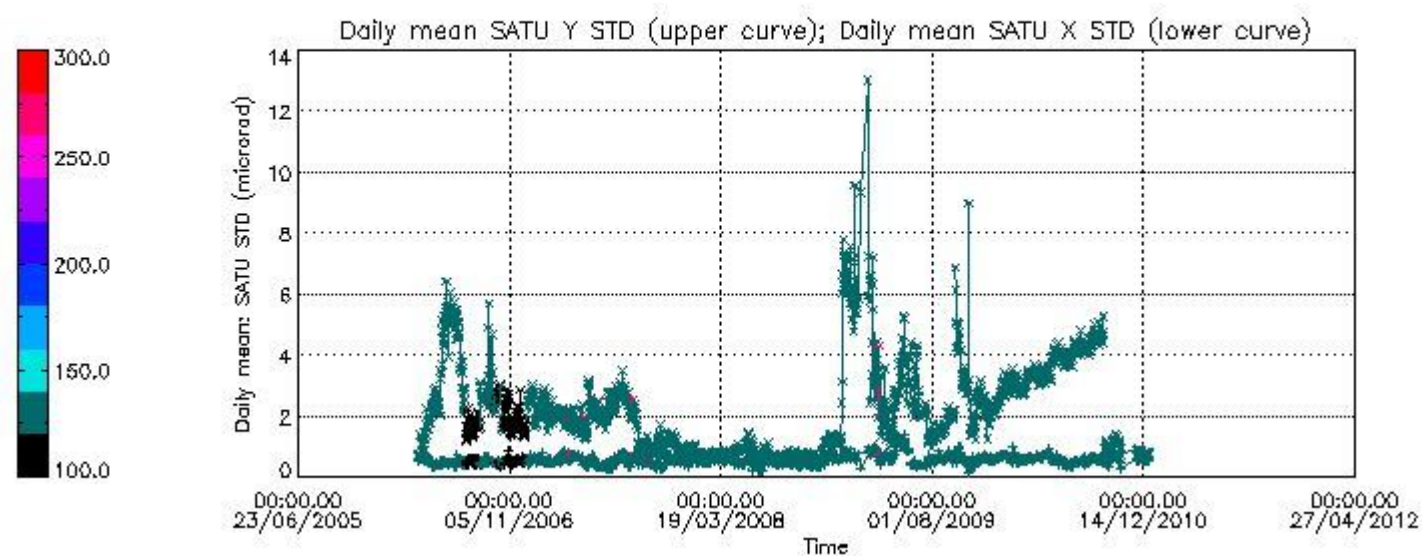

Number of data:	56450.	56450.	69950.	69950.

7.2.2 Trend of daily SATU NEA St. deviation since 1st April 2006 (dark limb)

The long term trend of the SATU 'X' and 'Y' standard deviations should be constant during the whole mission.

The colorbar represents the start tangent altitude (km) of the occultations.

Upper curve: STD of SATU Y axis

Lower curve: STD of SATU X axis

8. Auxiliary Data Files used for the production reported in section 2.4

The number reported in the third column indicates since which file (see list in section 2.4) the corresponding auxiliary file has been used. The fourth column is the date of those product files.

Type	Auxiliary Filename	Used since product	Used since product date
INST_PHYS_CHARACTERISTICS	GOM_INS_AXVIEC20091111_143220_20030716_120000_20500101_000000	1	27-DEC-2010 00:58:55
CALIBRATION_DATABASE	GOM_CAL_AXVIEC20101220_121136_20101219_000000_20500101_000000	1	27-DEC-2010 00:58:55
CALIBRATION_DATABASE	GOM_CAL_AXVIEC20101227_083101_20101226_000000_20500101_000000	104	27-DEC-2010 19:59:04
LEVEL-1B_PROC_CONFIG	GOM_PR1_AXVIEC20091111_145255_20020301_000000_20500101_000000	1	27-DEC-2010 00:58:55
STAR_CATALOGUE	GOM_CAT_AXVIEC20020121_161009_20020101_000000_20200101_000000	1	27-DEC-2010 00:58:55
STELLAR_SPECTRA_DATABANK	GOM_STS_AXVIEC20091111_151504_20020101_160000_20500101_000000	1	27-DEC-2010 00:58:55
ECMWF_FILE	AUX_ECF_AXNECM20101226_054114_20101226_210000_20101227_090000	1	27-DEC-2010 00:58:55
ECMWF_FILE	AUX_ECF_AXNECM20101226_172115_20101227_030000_20101227_150000	49	27-DEC-2010 04:00:16
ECMWF_FILE	AUX_ECA_AXNECM20101227_052116_20101226_210000_20101227_090000	77	27-DEC-2010 05:45:27
ECMWF_FILE	AUX_ECF_AXNECM20101227_054116_20101227_150000_20101228_030000	104	27-DEC-2010 19:59:04
ECMWF_FILE	AUX_ECF_AXNECM20101227_054116_20101227_210000_20101228_090000	123	27-DEC-2010 21:10:34
OPTIONAL_ECMWF_FILE	MISSING	1	27-DEC-2010 00:58:55
ORBIT_DATA_FILE	AUX_FPO_AXVPDS20101226_102114_20101225_191531_20110104_212924	1	27-DEC-2010 00:58:55
ORBIT_DATA_FILE	DOR_NAV_OPNPDE20101227_010458_000098833098_00002_46137_2210.N1	2	27-DEC-2010 01:07:40
ORBIT_DATA_FILE	DOR_NAV_OPNPDE20101227_035500_000060573098_00004_46139_2211.N1	49	27-DEC-2010 04:00:16
ORBIT_DATA_FILE	DOR_NAV_OPNPDE20101227_054116_000057383098_00005_46140_2212.N1	77	27-DEC-2010 05:45:27
ORBIT_DATA_FILE	DOR_NAV_OPNPDE20101227_195641_000038253098_00014_46149_2213.N1	104	27-DEC-2010 19:59:04
ORBIT_DATA_FILE	DOR_NAV_OPNPDE20101227_210026_000060573098_00014_46149_2214.N1	123	27-DEC-2010 21:10:34
ORBIT_DATA_FILE	DOR_NAV_OPNPDE20101227_224642_000057383098_00015_46150_2215.N1	151	27-DEC-2010 22:50:48