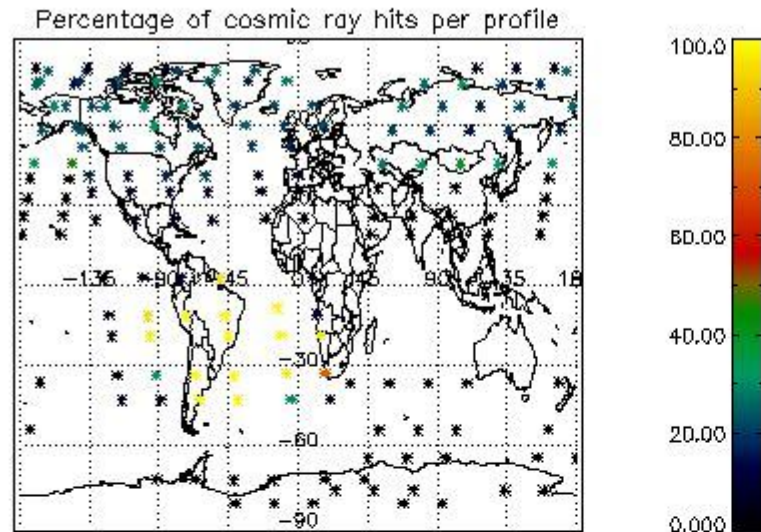

6. Statistics and plot of tangent altitude of the last measurement (DARK & BRIGHT products without errors)

6.1 Statistics on tangent altitude lost:

Statistics	DARK	BRIGHT	TWILIGHT
Mean:	15.139	14.266	NaN
St. deviation:	3.8864	7.0792	NaN
Maximum:	21.319	28.516	NaN
Minimum:	4.3891	3.6196	NaN
Number of data:	54.000	69.000	NaN

6.2 Plot for DARK limb products