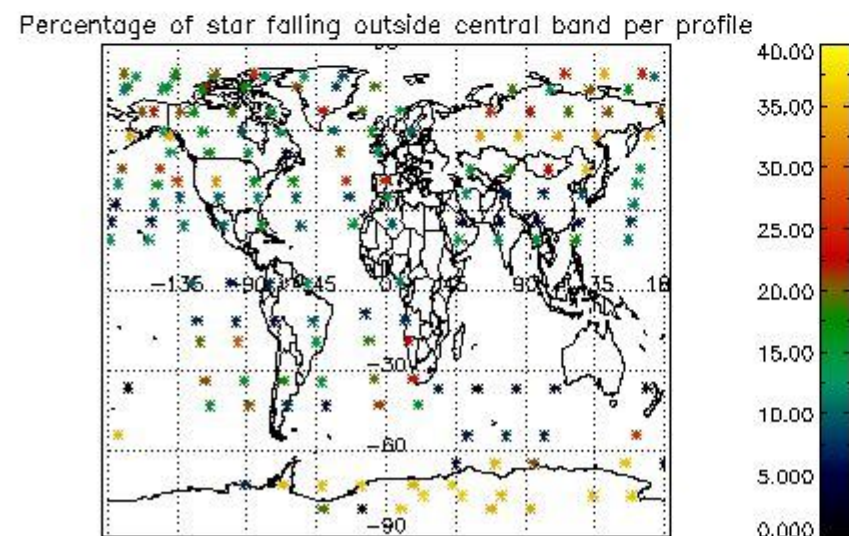

6. Statistics and plot of tangent altitude of the last measurement (DARK & BRIGHT products without errors)

6.1 Statistics on tangent altitude lost:

Statistics	DARK	BRIGHT	TWILIGHT
Mean:	15.139	14.266	NaN
St. deviation:	3.8864	7.0792	NaN
Maximum:	21.319	28.516	NaN
Minimum:	4.3891	3.6196	NaN
Number of data:	54.000	69.000	NaN

6.2 Plot for DARK limb products