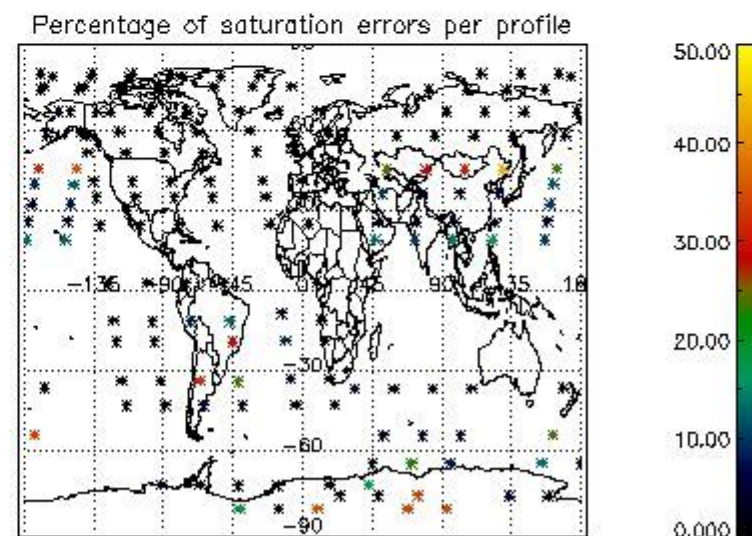

6. Statistics and plot of tangent altitude of the last measurement (DARK & BRIGHT products without errors)

6.1 Statistics on tangent altitude lost:

Statistics	DARK	BRIGHT	TWILIGHT
Mean:	15.139	14.266	NaN
St. deviation:	3.8864	7.0792	NaN
Maximum:	21.319	28.516	NaN
Minimum:	4.3891	3.6196	NaN
Number of data:	54.000	69.000	NaN

6.2 Plot for DARK limb products