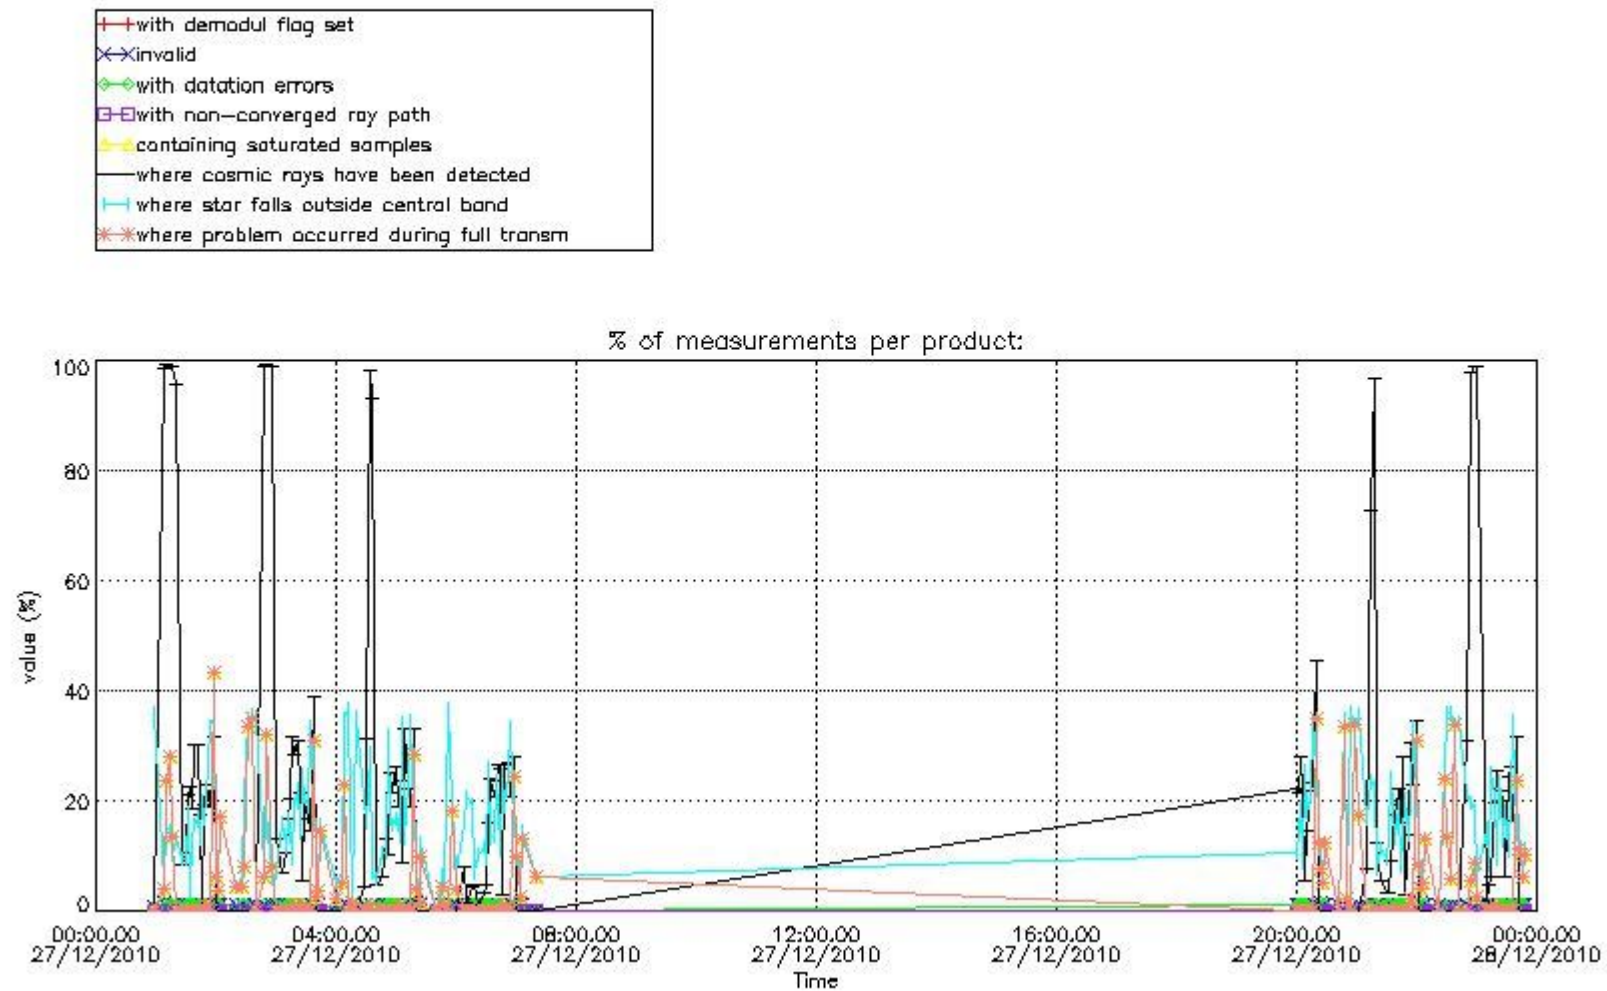

5. Demodulation flag and quality information monitoring

In this section it is presented the modulation information extracted from the pcd (product confidence data) at measurement level and information extracted from the Quality Summary dataset. Only products without errors (error flag in the MPH set to "0") are used.

5.1 Percentage of products during reporting period with:

At least one measurement with demodulation flag set:	57.3099 %
Reference spectrum computed from DB:	0.00000 %
Reference spectrum with small number of measurements:	0.00000 %
SATU data not used:	0.00000 %

5.2 Plot quality information per product (time dependant)

5.3 Plot quality information per product (world map)