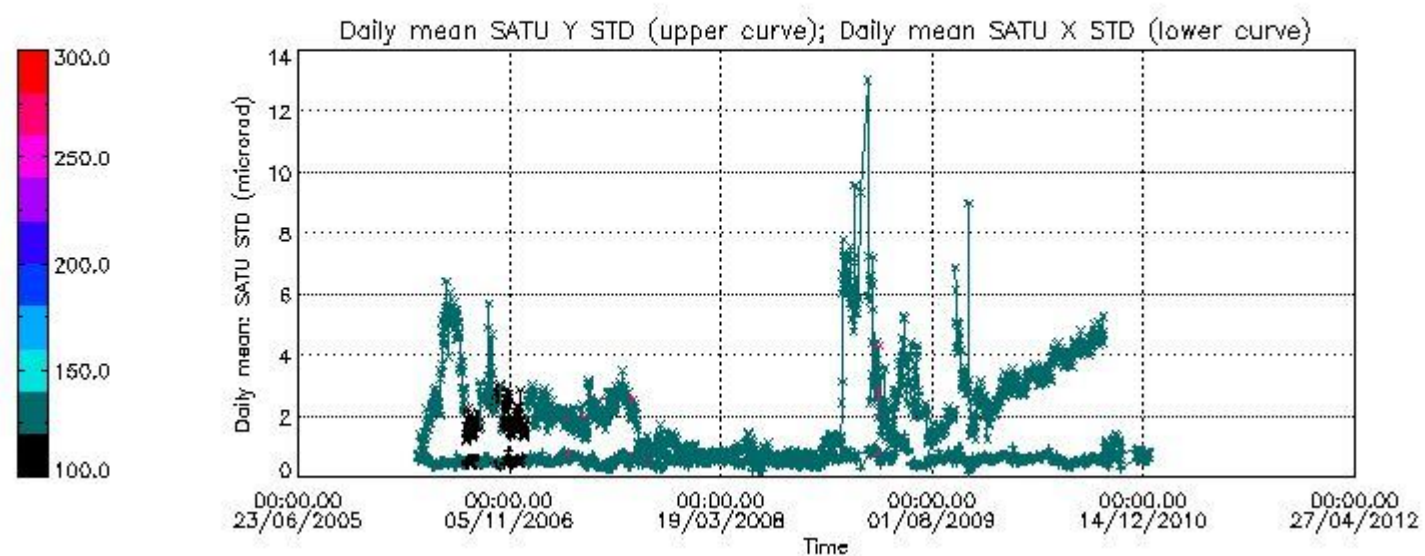

Number of data:	43950.	43950.	46850.	46850.

7.2.2 Trend of daily SATU NEA St. deviation since 1st April 2006 (dark limb)

The long term trend of the SATU 'X' and 'Y' standard deviations should be constant during the whole mission.

The colorbar represents the start tangent altitude (km) of the occultations.

Upper curve: STD of SATU Y axis

Lower curve: STD of SATU X axis

8. Auxiliary Data Files used for the production reported in section 2.4

The number reported in the third column indicates since which file (see list in section 2.4) the corresponding auxiliary file has been used. The fourth column is the date of those product files.

Type	Auxiliary Filename	Used since product	Used since product date
INST_PHYS_CHARACTERISTICS	GOM_INS_AXVIEC20091111_143220_20030716_120000_20500101_000000	1	26-DEC-2010 00:04:02
CALIBRATION_DATABASE	GOM_CAL_AXVIEC20101220_121136_20101219_000000_20500101_000000	1	26-DEC-2010 00:04:02
LEVEL-1B_PROC_CONFIG	GOM_PR1_AXVIEC20091111_145255_20020301_000000_20500101_000000	1	26-DEC-2010 00:04:02
STAR_CATALOGUE	GOM_CAT_AXVIEC20020121_161009_20020101_000000_20200101_000000	1	26-DEC-2010 00:04:02
STELLAR_SPECTRA_DATABANK	GOM_STS_AXVIEC20091111_151504_20020101_160000_20500101_000000	1	26-DEC-2010 00:04:02
ECMWF_FILE	AUX_ECF_AXNECM20101225_054115_20101225_210000_20101226_090000	1	26-DEC-2010 00:04:02
ECMWF_FILE	AUX_ECF_AXNECM20101225_172116_20101226_030000_20101226_150000	75	26-DEC-2010 04:38:00
ECMWF_FILE	AUX_ECF_AXNECM20101226_054114_20101226_210000_20101227_090000	103	26-DEC-2010 22:05:59
OPTIONAL_ECMWF_FILE	MISSING	1	26-DEC-2010 00:04:02
ORBIT_DATA_FILE	DOR_NAV_OPNPDE20101226_000121_000057383097_00418_46122_2203.N1	1	26-DEC-2010 00:04:02
ORBIT_DATA_FILE	DOR_NAV_OPNPDE20101226_013659_000041443097_00419_46123_2204.N1	28	26-DEC-2010 01:46:42
ORBIT_DATA_FILE	DOR_NAV_OPNPDE20101226_025122_000060573097_00420_46124_2205.N1	48	26-DEC-2010 02:57:46
ORBIT_DATA_FILE	DOR_NAV_OPNPDE20101226_043219_000057383097_00421_46125_2206.N1	75	26-DEC-2010 04:38:00
ORBIT_DATA_FILE	DOR_NAV_OPNPDE20101226_214304_000057383097_00431_46135_2208.N1	103	26-DEC-2010 22:05:59