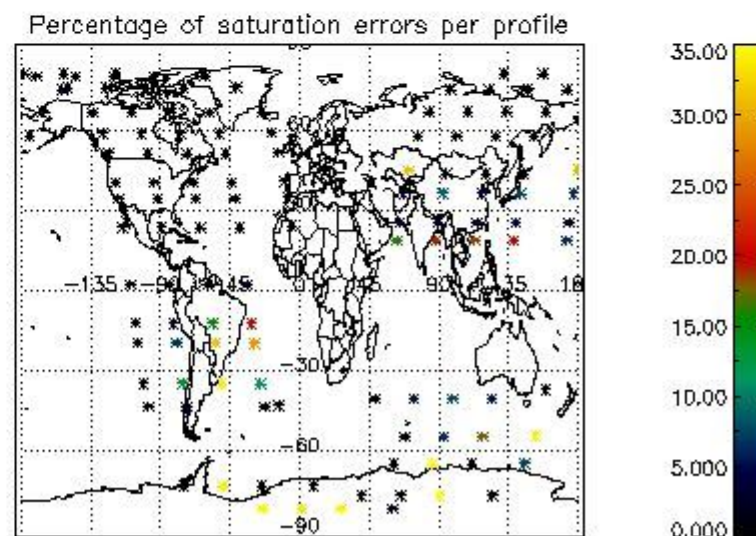

## 5. Demodulation flag and quality information monitoring

In this section it is presented the modulation information extracted from the pcd (product confidence data) at measurement level and information extracted from the Quality Summary dataset. Only products without errors (error flag in the MPH set to "0") are used.

5.2 Plot quality information per product (time dependant)

5.3 Plot quality information per product (world map)