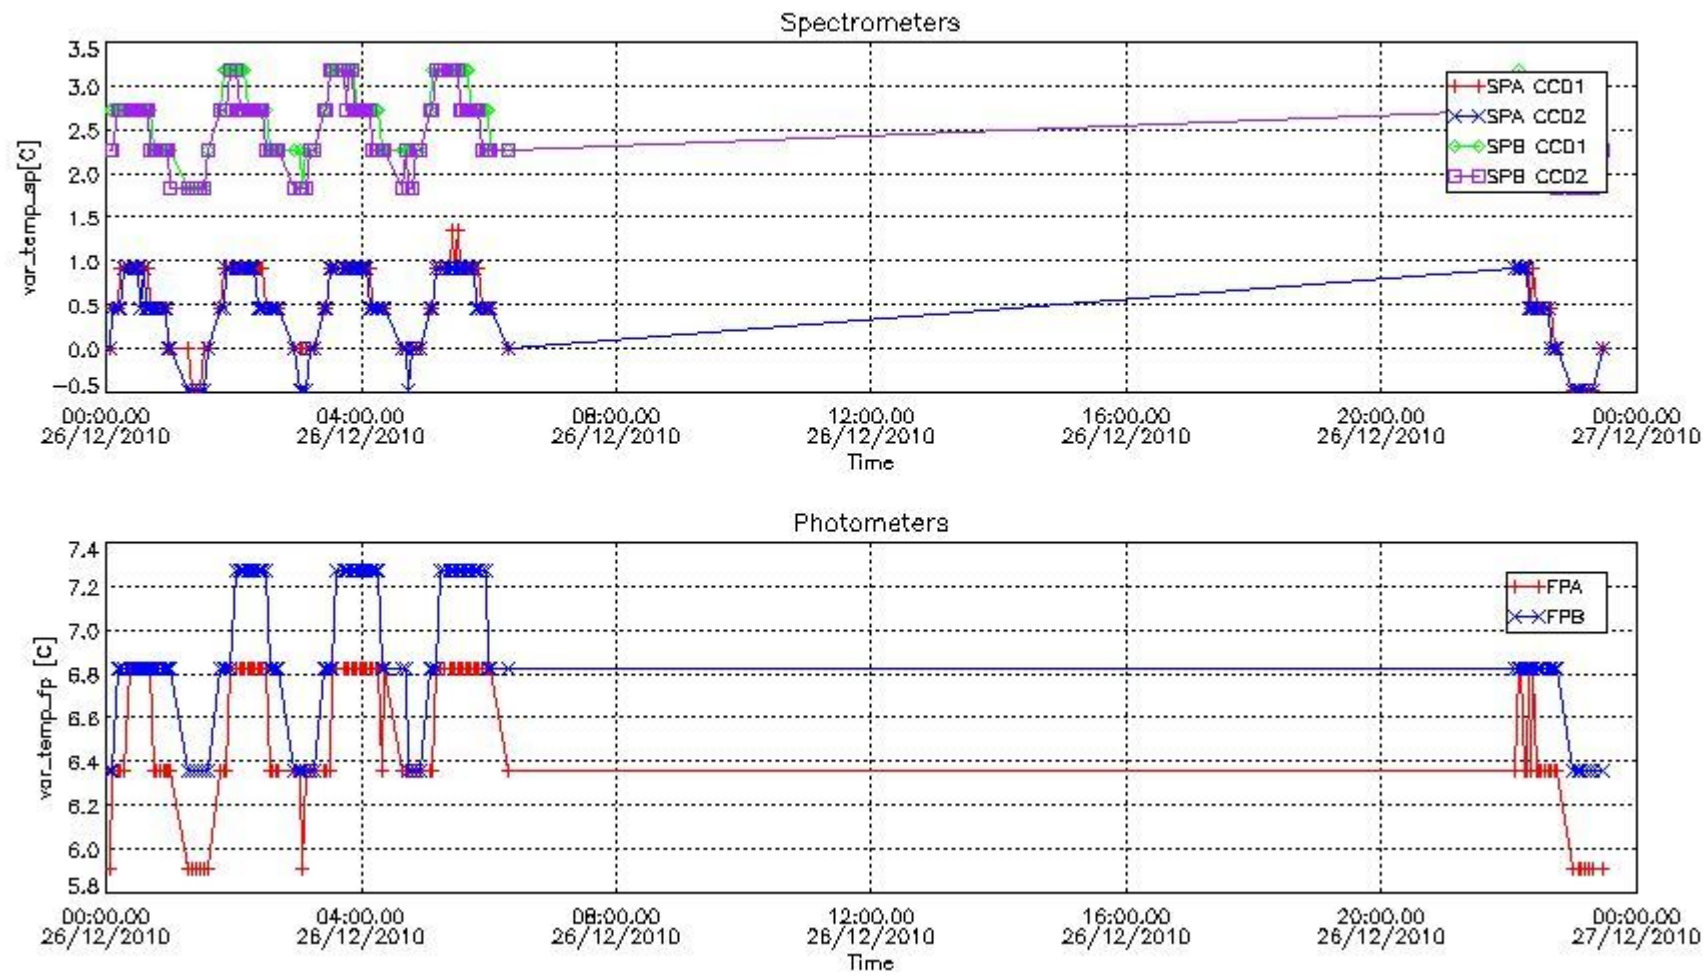

3. Plot of GOMOS spectrometers and photometers temperatures from level 1b data

4. Overview of dark signal processing per product

The Dark Charge (DC) is a temperature-dependant signal added to the useful measurements and it is therefore subtracted from them during the processing. There are two phenomena that produce a continuous increase of the DC: the "hot pixels" (a pixel is "hot" when its DC exceeds by a significant amount its value measured on ground at the same temperature) and the "Random Telegraphic Signal" (abrupt change positive or negative of the CCD pixel signal, random in time, affecting only the DC part of the signal and not the photon generated signal).

In this section a list of products that did not use the Dark Sky Area (DSA) observation for the DC computation is given. It is also provided the mean DC plot per product for dark limb products with no error flag set.

4.1 All products used the DSA observation for the DC computation

4.2 Plot of mean dark charges per product: only products in DARK limb conditions without errors are used