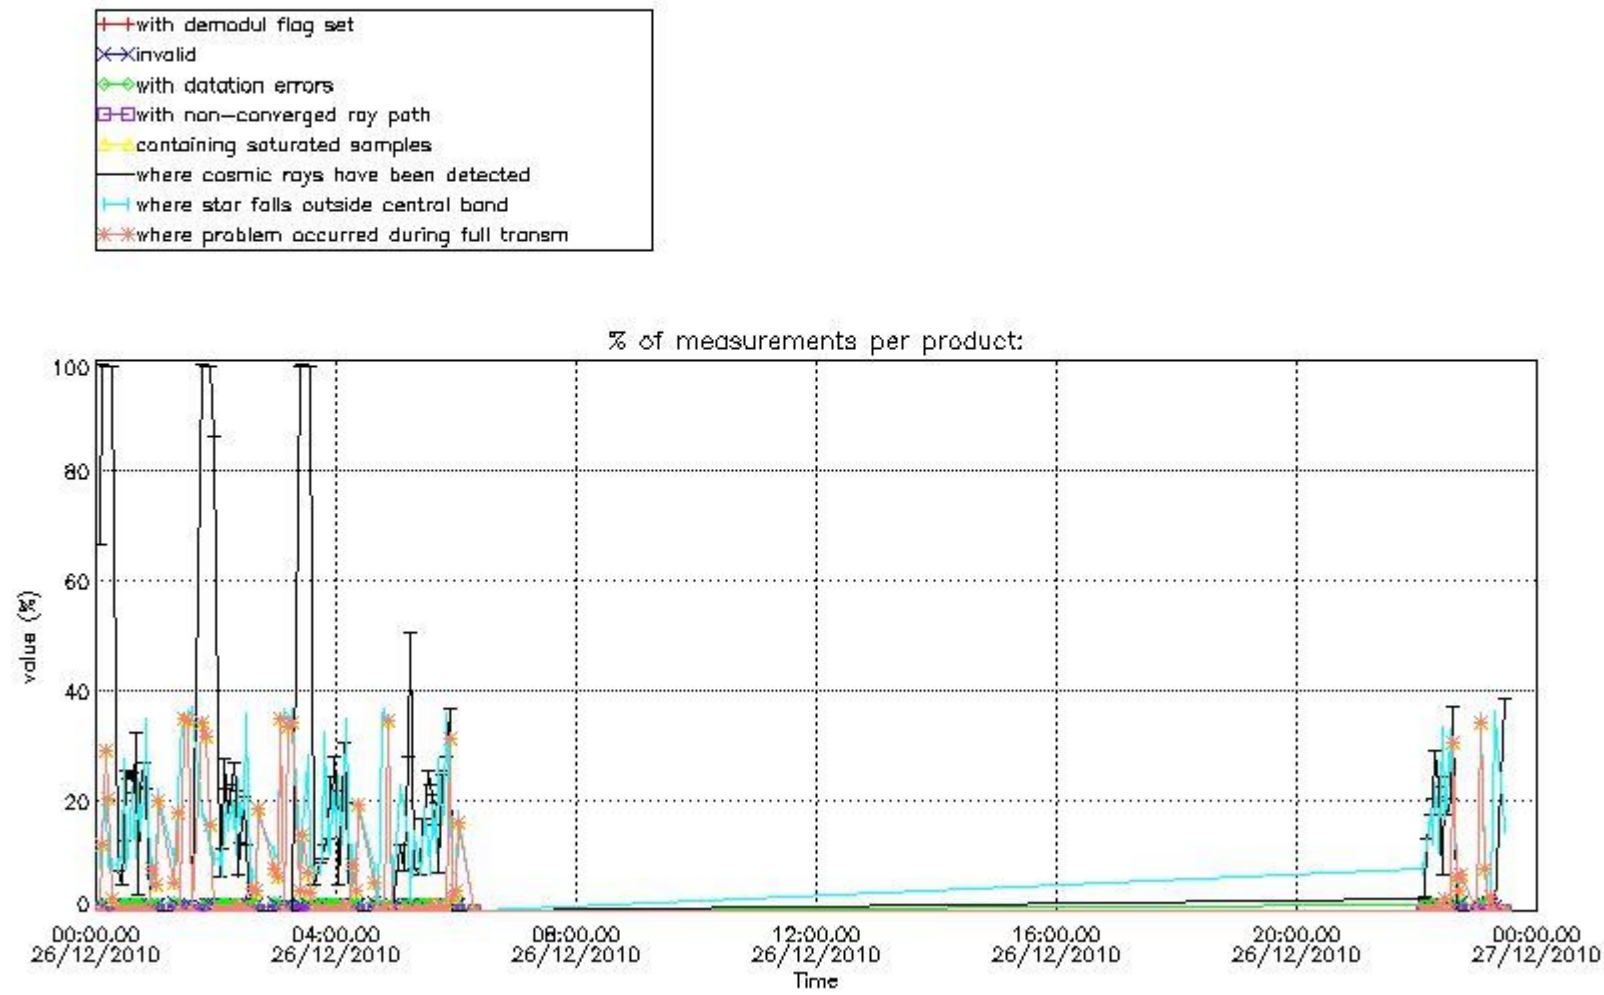

At least one measurement with demodulation flag set:	60.0000 %
Reference spectrum computed from DB:	0.00000 %
Reference spectrum with small number of measurements:	0.00000 %
SATU data not used:	0.00000 %

5.2 Plot quality information per product (time dependant)

5.3 Plot quality information per product (world map)