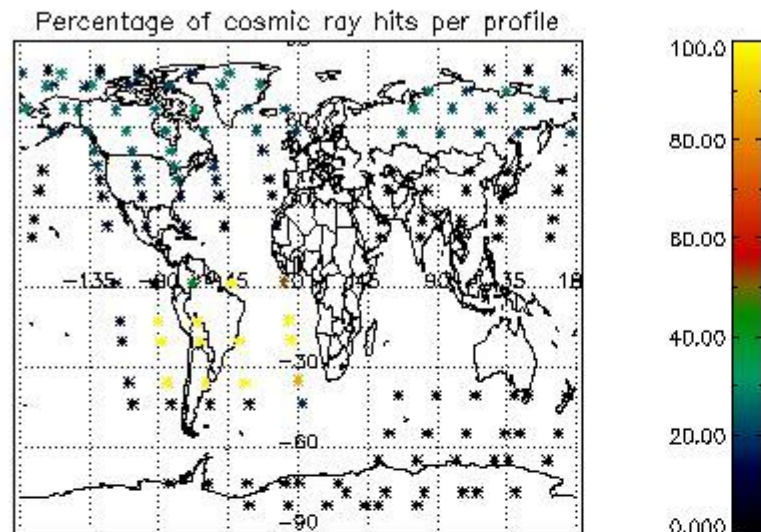

6. Statistics and plot of tangent altitude of the last measurement (DARK & BRIGHT products without errors)

6.1 Statistics on tangent altitude lost:

Statistics	DARK	BRIGHT	TWILIGHT
Mean:	14.491	14.765	NaN
St. deviation:	4.9146	7.6050	NaN
Maximum:	20.023	27.411	NaN
Minimum:	3.9875	3.6733	NaN
Number of data:	49.000	65.000	NaN

6.2 Plot for DARK limb products