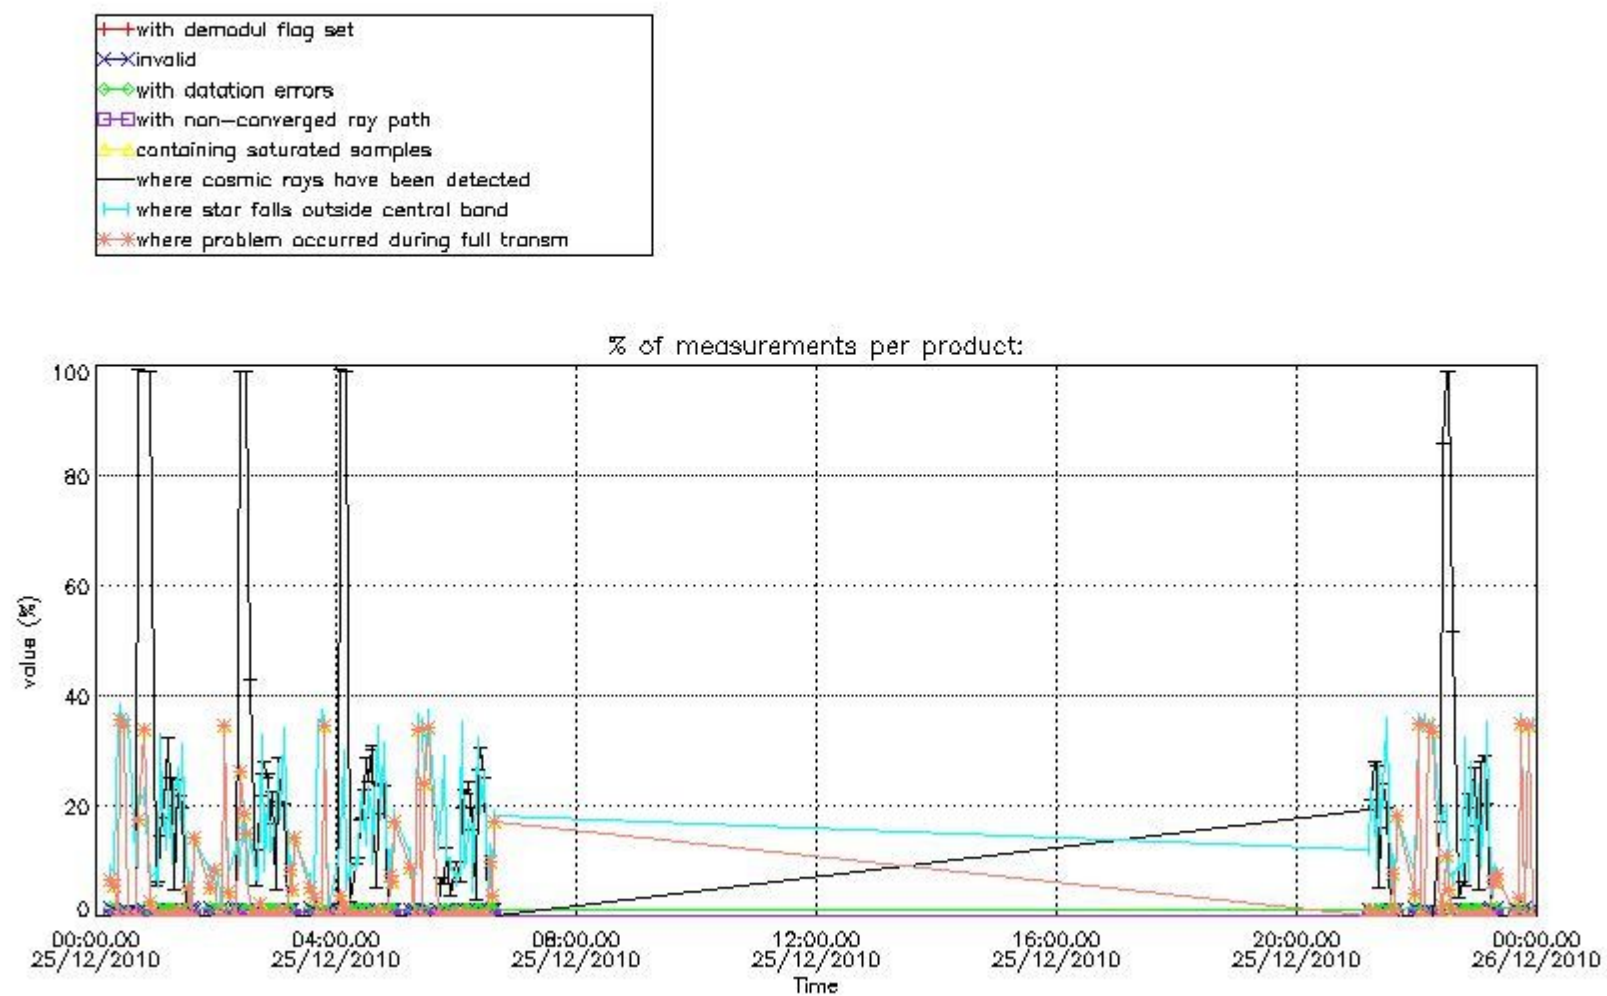

at measurement level and information extracted from the Quality Summary dataset. Only products without errors (error flag in the MPH set to "0") are used.

5.1 Percentage of products during reporting period with:

At least one measurement with demodulation flag set:	54.1936 %
Reference spectrum computed from DB:	0.00000 %
Reference spectrum with small number of measurements:	0.00000 %
SATU data not used:	0.00000 %

5.2 Plot quality information per product (time dependant)

5.3 Plot quality information per product (world map)