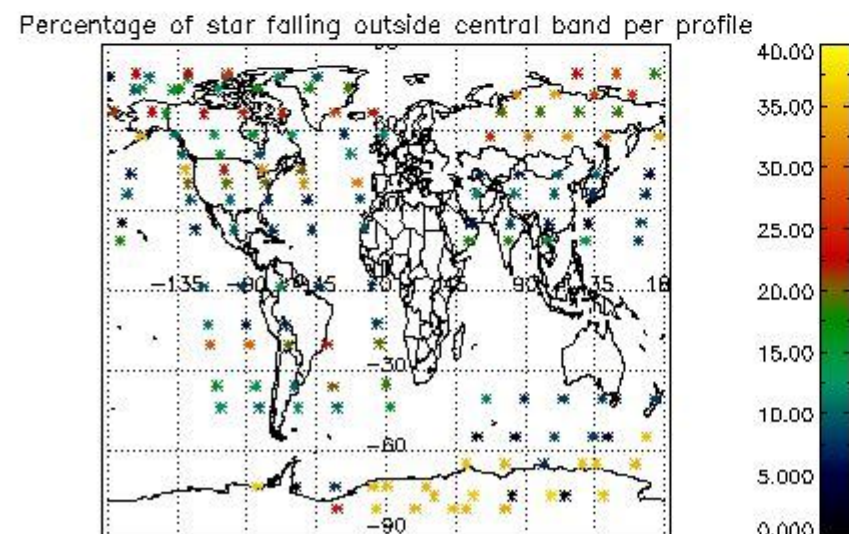

6. Statistics and plot of tangent altitude of the last measurement (DARK & BRIGHT products without errors)

6.1 Statistics on tangent altitude lost:

Statistics	DARK	BRIGHT	TWILIGHT
Mean:	14.491	14.765	NaN
St. deviation:	4.9146	7.6050	NaN
Maximum:	20.023	27.411	NaN
Minimum:	3.9875	3.6733	NaN
Number of data:	49.000	65.000	NaN

6.2 Plot for DARK limb products