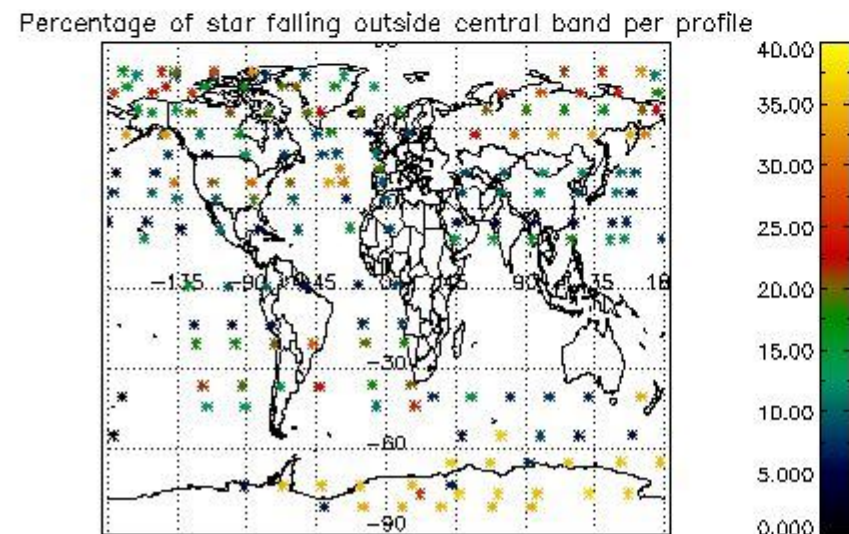

6. Statistics and plot of tangent altitude of the last measurement (DARK & BRIGHT products without errors)

6.1 Statistics on tangent altitude lost:

Statistics	DARK	BRIGHT	TWILIGHT
Mean:	15.498	14.350	NaN
St. deviation:	4.6507	7.1469	NaN
Maximum:	22.677	26.617	NaN
Minimum:	4.0521	3.3198	NaN
Number of data:	61.000	73.000	NaN

6.2 Plot for DARK limb products