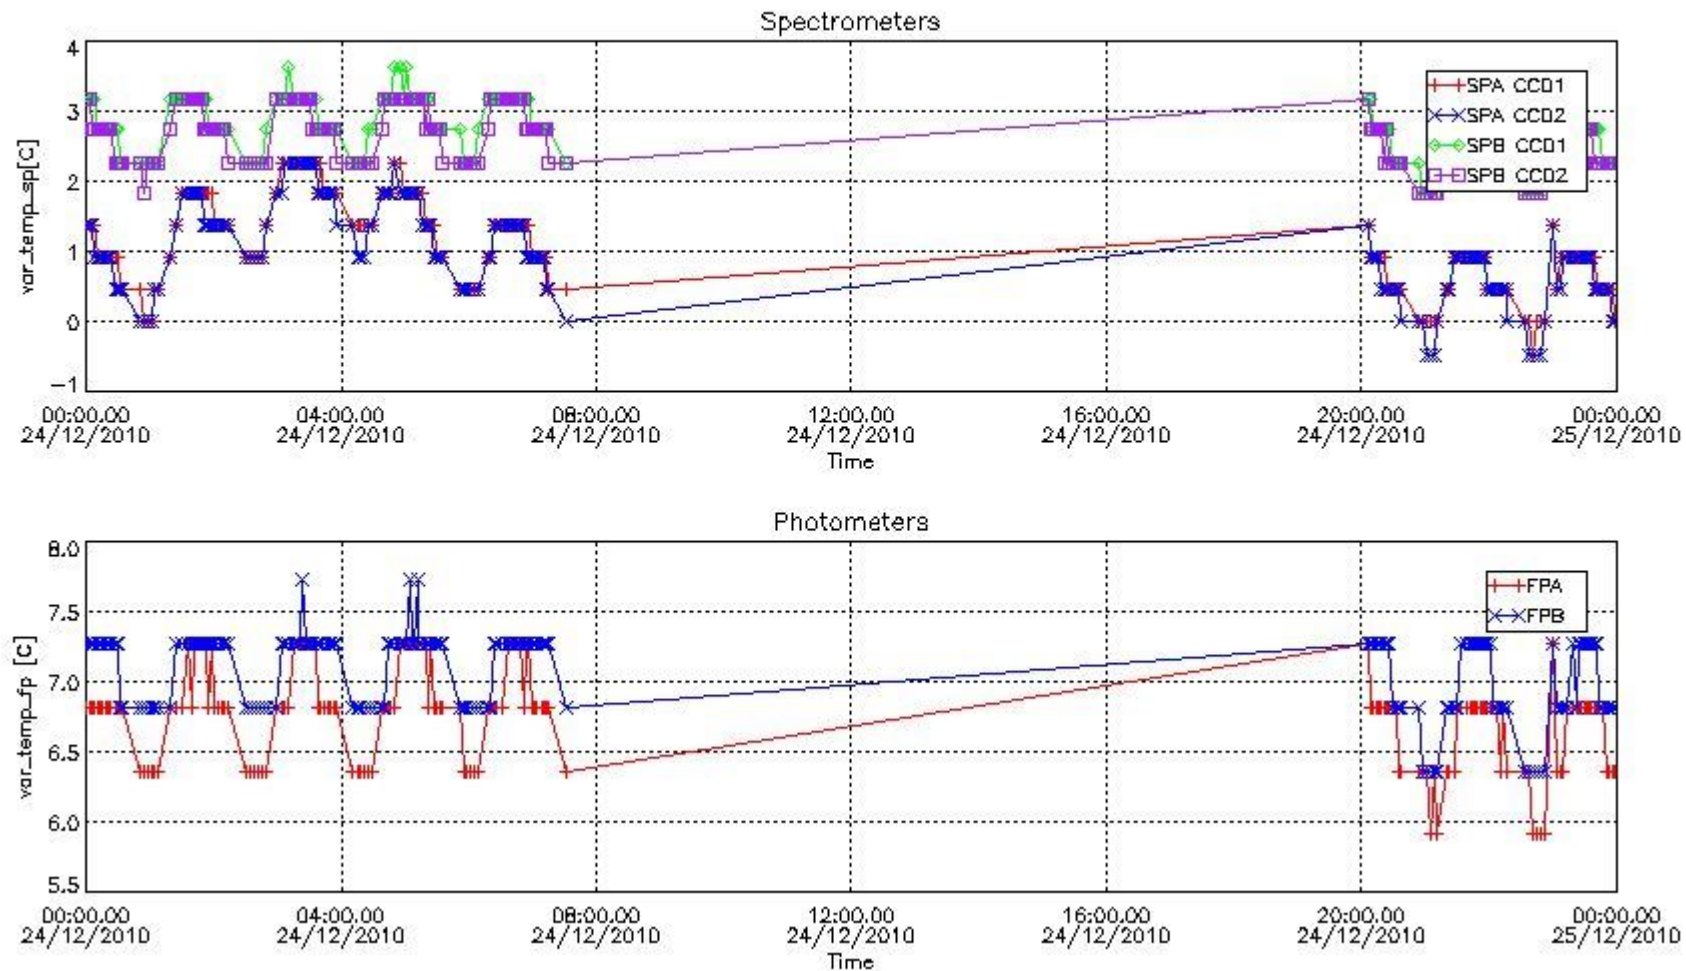

188	GOM_TRA_1PNPDE20101224_235546_000000423097_00404_46108_9019.N1	24-DEC-2010 23:55:46	Bright	41.500	107	37The Aur	2.6490	11000.	83	46108	No
189	GOM_TRA_1PNPDE20101224_235733_000000423097_00404_46108_9020.N1	24-DEC-2010 23:57:33	Bright	42.000	6	13Alp Aur	0.080000	3400.0	84	46108	No

3. Plot of GOMOS spectrometers and photometers temperatures from level 1b data

4. Overview of dark signal processing per product

The Dark Charge (DC) is a temperature-dependant signal added to the useful measurements and it is therefore subtracted from them during the processing. There are two phenomena that produce a continuous increase of the DC: the "hot pixels" (a pixel is "hot" when its DC exceeds by a significant amount its value measured on ground at the same temperature) and the "Random Telegraphic Signal" (abrupt change positive or negative of the CCD pixel signal, random in time, affecting only the DC part of the signal and not the photon generated signal).

In this section a list of products that did not use the Dark Sky Area (DSA) observation for the DC computation is given. It is also provided the mean DC plot per product for dark limb products with no error flag set.

4.1 These products did not use the DSA observation for DC computation:

Product name	DC information
GOM_TRA_1PNPDE20101224_200625_000000463097_00402_46106_8961.N1	DC map with no T dep.
GOM_TRA_1PNPDE20101224_200836_000000473097_00402_46106_8962.N1	DC map used
GOM_TRA_1PNPDE20101224_201056_000000503097_00402_46106_8963.N1	DC map used
GOM_TRA_1PNPDE20101224_201354_000000483097_00402_46106_8964.N1	DC map used
GOM_TRA_1PNPDE20101224_201532_000000503097_00402_46106_8965.N1	DC map used
GOM_TRA_1PNPDE20101224_201812_000000643097_00402_46106_8966.N1	DC map used
GOM_TRA_1PNPDE20101224_202121_000000483097_00402_46106_8967.N1	DC map used
GOM_TRA_1PNPDE20101224_202321_000000433097_00402_46106_8968.N1	DC map used