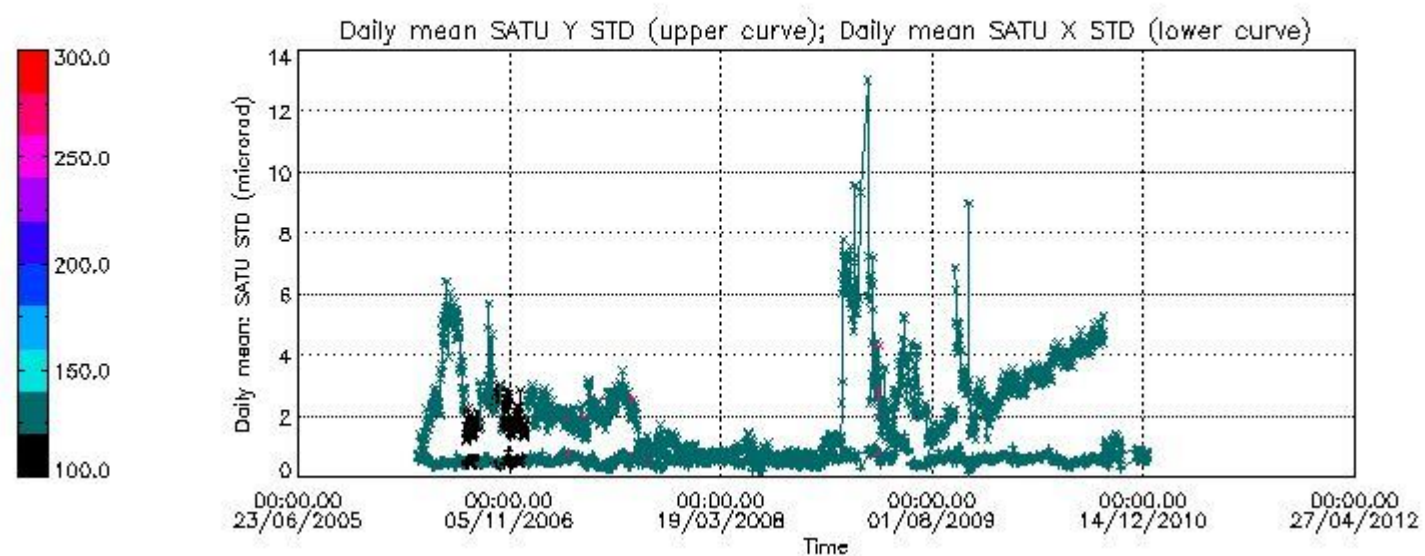

Number of data:	64050.	64050.	69400.	69400.

7.2.2 Trend of daily SATU NEA St. deviation since 1st April 2006 (dark limb)

The long term trend of the SATU 'X' and 'Y' standard deviations should be constant during the whole mission.

The colorbar represents the start tangent altitude (km) of the occultations.

Upper curve: STD of SATU Y axis

Lower curve: STD of SATU X axis

8. Auxiliary Data Files used for the production reported in section 2.4

The number reported in the third column indicates since which file (see list in section 2.4) the corresponding auxiliary file has been used. The fourth column is the date of those product files.

Type	Auxiliary Filename	Used since product	Used since product date
INST_PHYS_CHARACTERISTICS	GOM_INS_AXVIEC20091111_143220_20030716_120000_20500101_000000	1	24-DEC-2010 00:00:30
CALIBRATION_DATABASE	GOM_CAL_AXVIEC20101220_121136_20101219_000000_20500101_000000	1	24-DEC-2010 00:00:30
LEVEL-1B_PROC_CONFIG	GOM_PR1_AXVIEC20091111_145255_20020301_000000_20500101_000000	1	24-DEC-2010 00:00:30
STAR_CATALOGUE	GOM_CAT_AXVIEC20020121_161009_20020101_000000_20200101_000000	1	24-DEC-2010 00:00:30
STELLAR_SPECTRA_DATABANK	GOM_STS_AXVIEC20091111_151504_20020101_160000_20500101_000000	1	24-DEC-2010 00:00:30
ECMWF_FILE	AUX_ECF_AXNECM20101223_054116_20101223_210000_20101224_090000	1	24-DEC-2010 00:00:30
ECMWF_FILE	AUX_ECF_AXNECM20101223_172116_20101224_030000_20101224_150000	66	24-DEC-2010 04:11:15
ECMWF_FILE	AUX_ECA_AXNECM20101224_052116_20101223_210000_20101224_090000	93	24-DEC-2010 05:51:29
ECMWF_FILE	AUX_ECF_AXNECM20101224_054116_20101224_150000_20101225_030000	121	24-DEC-2010 20:06:25
ECMWF_FILE	AUX_ECF_AXNECM20101224_054116_20101224_210000_20101225_090000	140	24-DEC-2010 21:20:11
OPTIONAL_ECMWF_FILE	MISSING	1	24-DEC-2010 00:00:30
ORBIT_DATA_FILE	DOR_NAV_OPNPDE20101223_233503_000057383097_00389_46093_2190.N1	1	24-DEC-2010 00:00:30
ORBIT_DATA_FILE	DOR_NAV_OPNPDE20101224_011600_000098823097_00390_46094_2191.N1	21	24-DEC-2010 01:19:25
ORBIT_DATA_FILE	DOR_NAV_OPNPDE20101224_040602_000057383097_00392_46096_2192.N1	66	24-DEC-2010 04:11:15
ORBIT_DATA_FILE	DOR_NAV_OPNPDE20101224_054659_000060573097_00393_46097_2193.N1	93	24-DEC-2010 05:51:29
ORBIT_DATA_FILE	DOR_NAV_OPNPDE20101224_200224_000041443097_00402_46106_2194.N1	121	24-DEC-2010 20:06:25
ORBIT_DATA_FILE	DOR_NAV_OPNPDE20101224_211647_000057383097_00402_46106_2195.N1	140	24-DEC-2010 21:20:11
ORBIT_DATA_FILE	DOR_NAV_OPNPDE20101224_225744_000057383097_00403_46107_2196.N1	168	24-DEC-2010 23:00:25