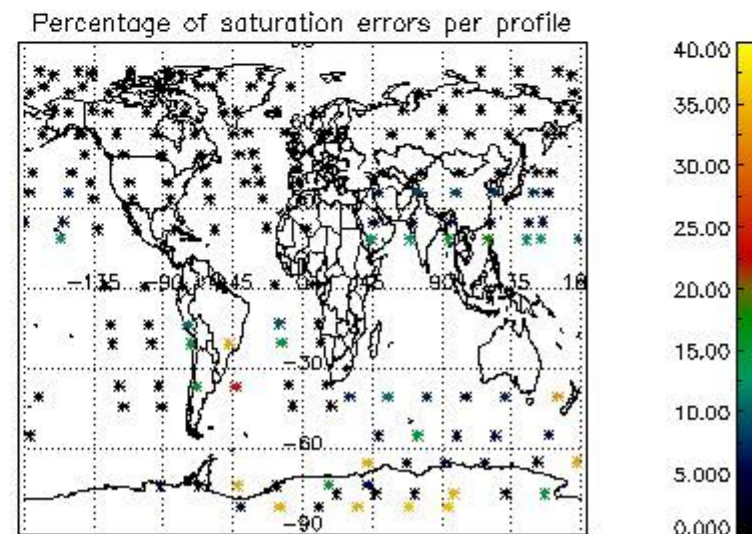

6. Statistics and plot of tangent altitude of the last measurement (DARK & BRIGHT products without errors)

6.1 Statistics on tangent altitude lost:

Statistics	DARK	BRIGHT	TWILIGHT
Mean:	15.498	14.350	NaN
St. deviation:	4.6507	7.1469	NaN
Maximum:	22.677	26.617	NaN
Minimum:	4.0521	3.3198	NaN
Number of data:	61.000	73.000	NaN

6.2 Plot for DARK limb products