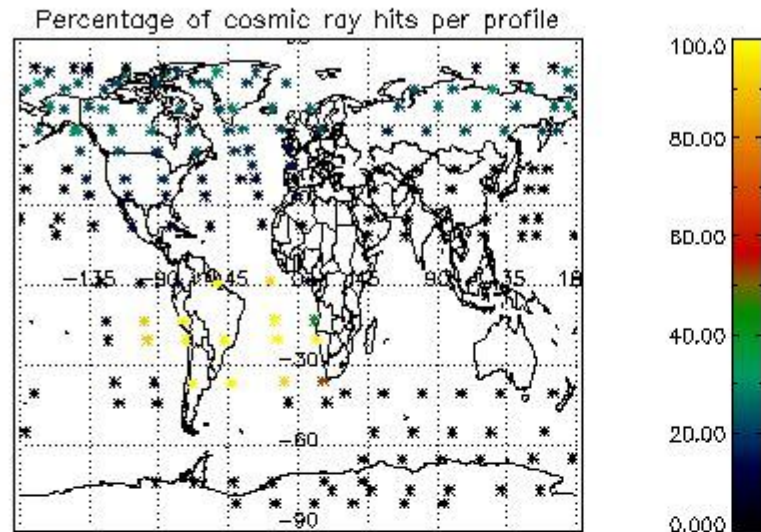

6. Statistics and plot of tangent altitude of the last measurement (DARK & BRIGHT products without errors)

6.1 Statistics on tangent altitude lost:

Statistics	DARK	BRIGHT	TWILIGHT
Mean:	15.498	14.350	NaN
St. deviation:	4.6507	7.1469	NaN
Maximum:	22.677	26.617	NaN
Minimum:	4.0521	3.3198	NaN
Number of data:	61.000	73.000	NaN

6.2 Plot for DARK limb products