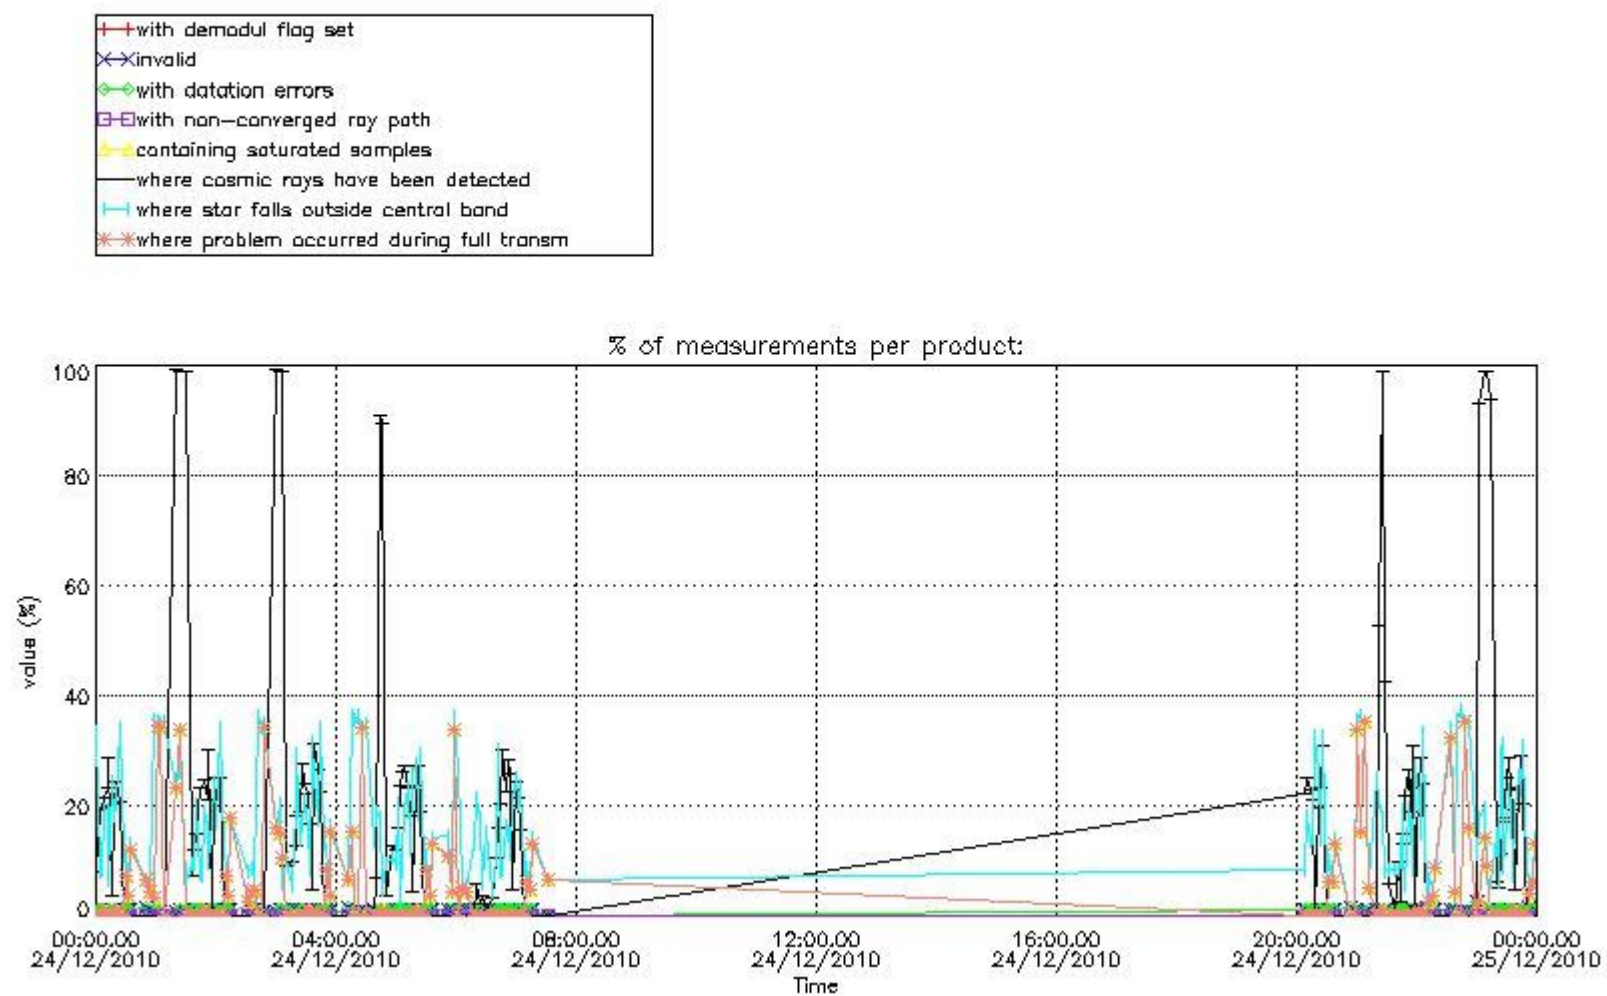

At least one measurement with demodulation flag set:	59.5745 %
Reference spectrum computed from DB:	0.00000 %
Reference spectrum with small number of measurements:	0.00000 %
SATU data not used:	0.00000 %

5.2 Plot quality information per product (time dependant)

5.3 Plot quality information per product (world map)