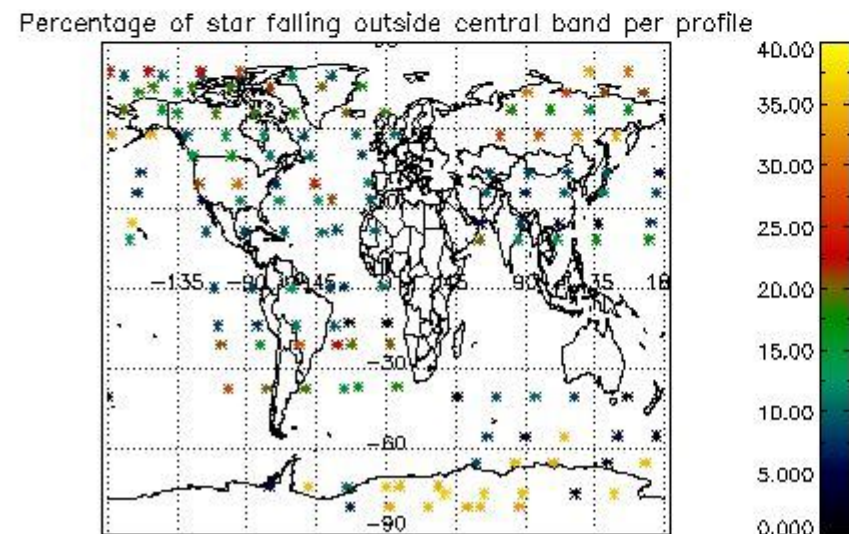

6. Statistics and plot of tangent altitude of the last measurement (DARK & BRIGHT products without errors)

6.1 Statistics on tangent altitude lost:

Statistics	DARK	BRIGHT	TWILIGHT
Mean:	18.004	15.048	NaN
St. deviation:	12.299	8.1247	NaN
Maximum:	76.393	29.777	NaN
Minimum:	5.2589	3.4017	NaN
Number of data:	52.000	57.000	NaN

6.2 Plot for DARK limb products