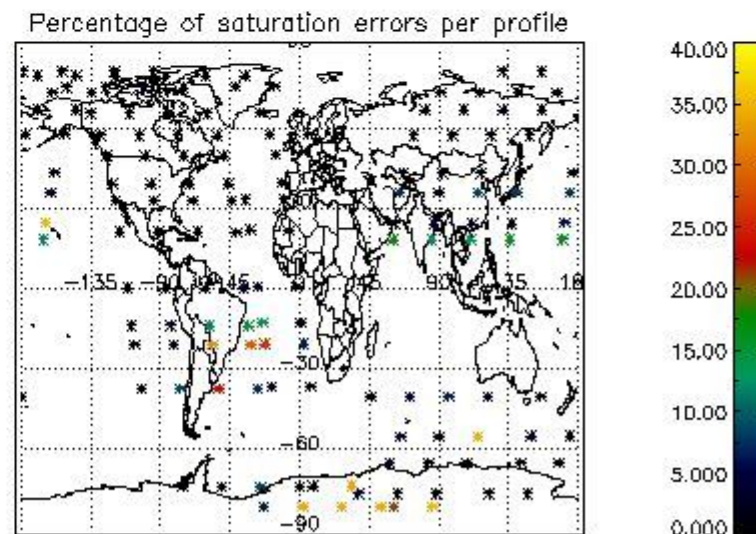

6. Statistics and plot of tangent altitude of the last measurement (DARK & BRIGHT products without errors)

6.1 Statistics on tangent altitude lost:

Statistics	DARK	BRIGHT	TWILIGHT
Mean:	18.004	15.048	NaN
St. deviation:	12.299	8.1247	NaN
Maximum:	76.393	29.777	NaN
Minimum:	5.2589	3.4017	NaN
Number of data:	52.000	57.000	NaN

6.2 Plot for DARK limb products