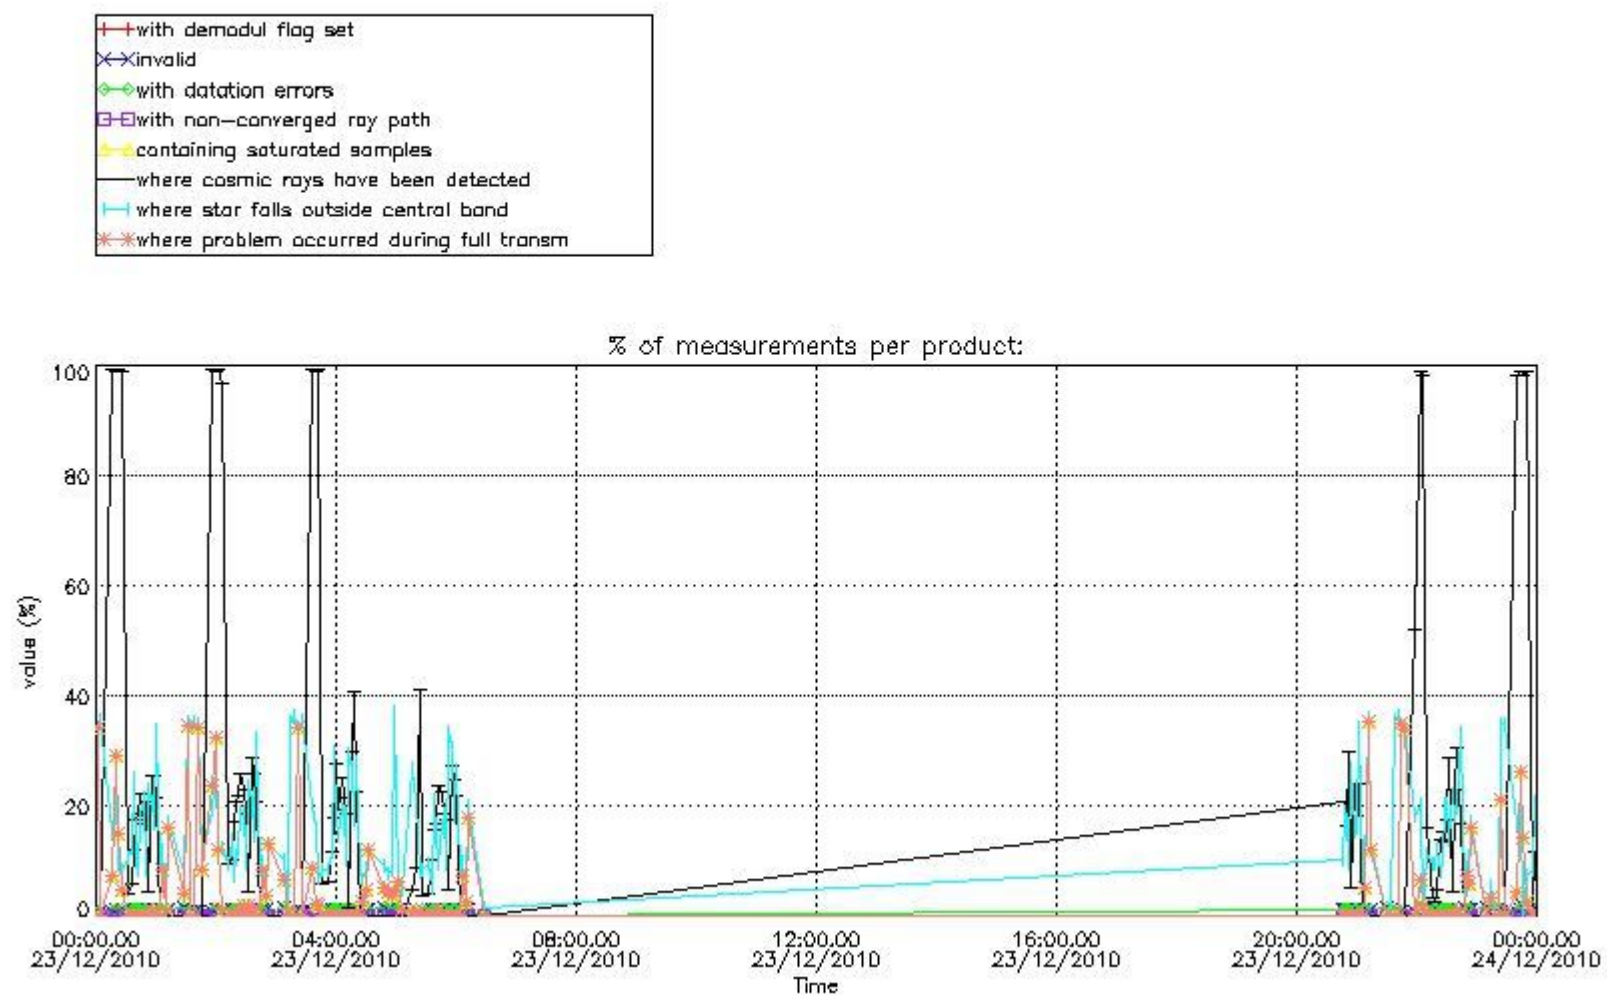

at measurement level and information extracted from the Quality Summary dataset. Only products without errors (error flag in the MPH set to "0") are used.

5.1 Percentage of products during reporting period with:

At least one measurement with demodulation flag set:	60.2649 %
Reference spectrum computed from DB:	0.00000 %
Reference spectrum with small number of measurements:	0.00000 %
SATU data not used:	0.00000 %

5.2 Plot quality information per product (time dependant)

5.3 Plot quality information per product (world map)