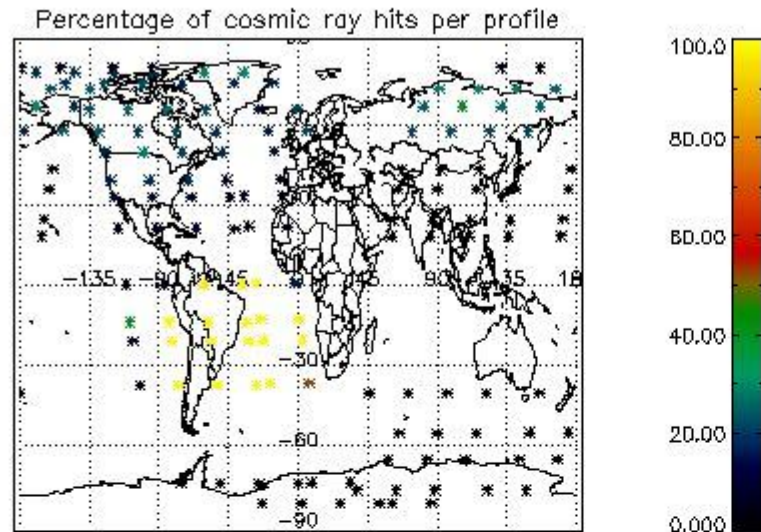

6. Statistics and plot of tangent altitude of the last measurement (DARK & BRIGHT products without errors)

6.1 Statistics on tangent altitude lost:

Statistics	DARK	BRIGHT	TWILIGHT
Mean:	18.004	15.048	NaN
St. deviation:	12.299	8.1247	NaN
Maximum:	76.393	29.777	NaN
Minimum:	5.2589	3.4017	NaN
Number of data:	52.000	57.000	NaN

6.2 Plot for DARK limb products