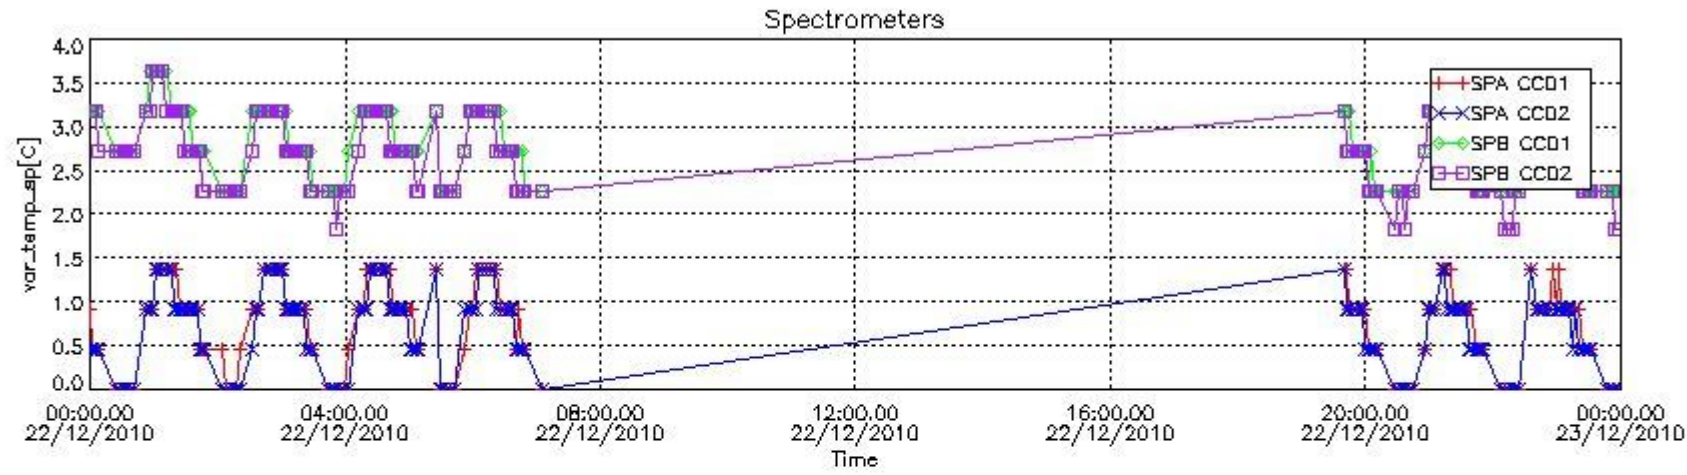

4. Overview of dark signal processing per product

The Dark Charge (DC) is a temperature-dependant signal added to the useful measurements and it is therefore subtracted from them during the processing. There are two phenomena that produce a continuous increase of the DC: the "hot pixels" (a pixel is "hot" when its DC exceeds by a significant amount its value measured on ground at the same temperature) and the "Random Telegraphic Signal" (abrupt change positive or negative of the CCD pixel signal, random in time, affecting only the DC part of the signal and not the photon generated signal).

In this section a list of products that did not use the Dark Sky Area (DSA) observation for the DC computation is given. It is also provided the mean DC plot per product for dark limb products with no error flag set.

4.1 These products did not use the DSA observation for DC computation:

Product name	DC information
GOM_TRA_1PNPDE20101222_193920_000000473097_00373_46077_8488.N1	DC map with no T dep.
GOM_TRA_1PNPDE20101222_194130_000000523097_00373_46077_8489.N1	DC map used
GOM_TRA_1PNPDE20101222_194356_000000503097_00373_46077_8490.N1	DC map used
GOM_TRA_1PNPDE20101222_194657_000000493097_00373_46077_8491.N1	DC map used
GOM_TRA_1PNPDE20101222_194837_000000503097_00373_46077_8492.N1	DC map used
GOM_TRA_1PNPDE20101222_195121_000000603097_00373_46077_8493.N1	DC map used
GOM_TRA_1PNPDE20101222_195431_000000473097_00373_46077_8494.N1	DC map used
GOM_TRA_1PNPDE20101222_195634_000000473097_00373_46077_8495.N1	DC map used
GOM_TRA_1PNPDE20101222_195923_000000613097_00373_46077_8496.N1	DC map used
GOM_TRA_1PNPDE20101222_200326_000000403097_00373_46077_8497.N1	DC map used
GOM_TRA_1PNPDE20101222_200531_000000423097_00373_46077_8498.N1	DC map used
GOM_TRA_1PNPDE20101222_200845_000000423097_00373_46077_8499.N1	DC map used
GOM_TRA_1PNPDE20101222_201025_000000443097_00373_46077_8500.N1	DC map used
GOM_TRA_1PNPDE20101222_202649_000000373097_00373_46077_8501.N1	DC map used