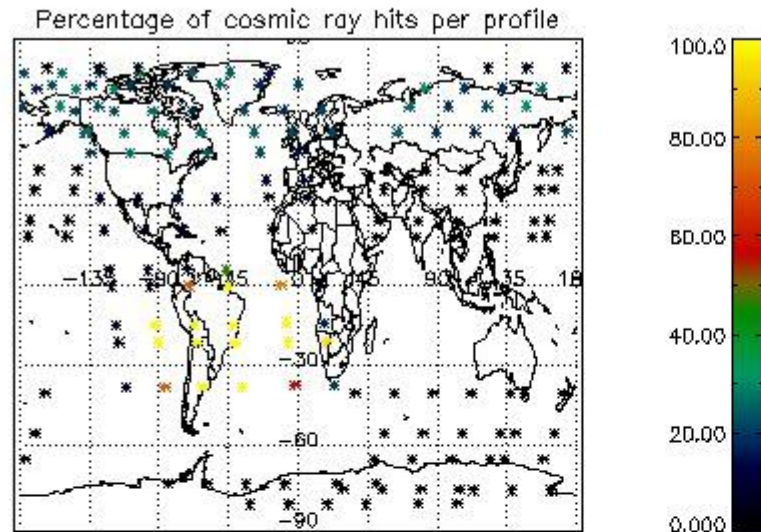

6. Statistics and plot of tangent altitude of the last measurement (DARK & BRIGHT products without errors)

6.1 Statistics on tangent altitude lost:

Statistics	DARK	BRIGHT	TWILIGHT
Mean:	14.822	15.345	NaN
St. deviation:	4.6382	7.4248	NaN
Maximum:	21.408	29.493	NaN
Minimum:	3.3290	3.2904	NaN
Number of data:	56.000	73.000	NaN

6.2 Plot for DARK limb products