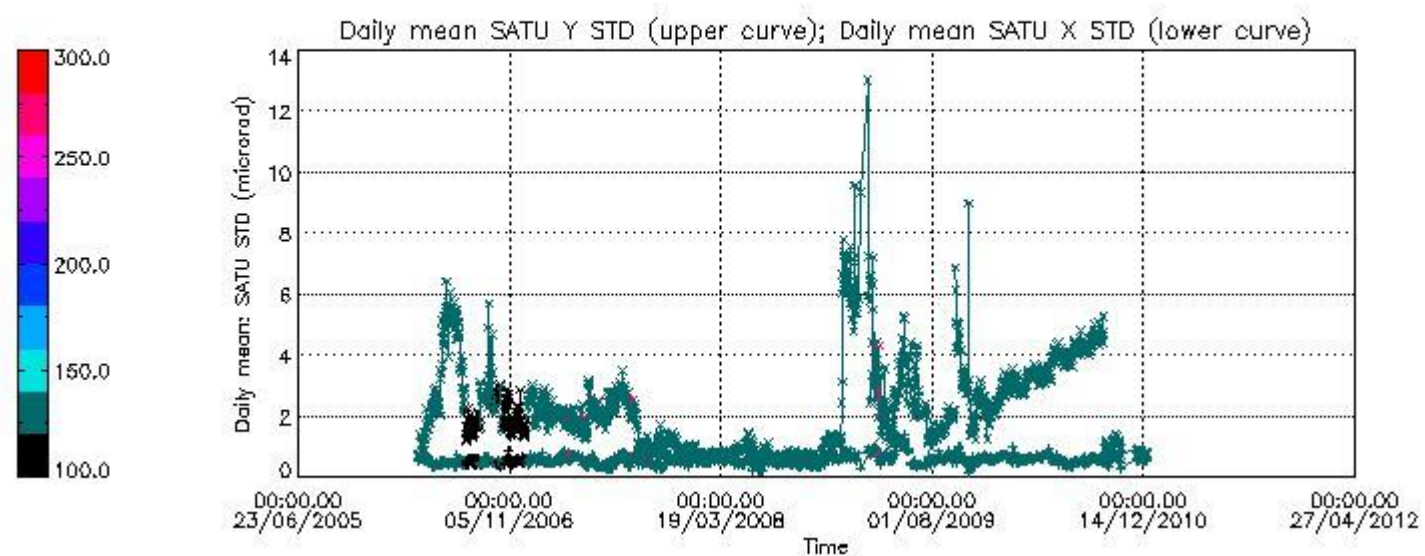

Number of data:	60650.	60650.	69800.	69800.

7.2.2 Trend of daily SATU NEA St. deviation since 1st April 2006 (dark limb)

The long term trend of the SATU 'X' and 'Y' standard deviations should be constant during the whole mission.

The colorbar represents the start tangent altitude (km) of the occultations.

Upper curve: STD of SATU Y axis

Lower curve: STD of SATU X axis

8. Auxiliary Data Files used for the production reported in section 2.4

The number reported in the third column indicates since which file (see list in section 2.4) the corresponding auxiliary file has been used. The fourth column is the date of those product files.

Type	Auxiliary Filename	Used since product	Used since product date
INST_PHYS_CHARACTERISTICS	GOM_INS_AXVIEC20091111_143220_20030716_120000_20500101_000000	1	22-DEC-2010 00:00:41
CALIBRATION_DATABASE	GOM_CAL_AXVIEC20101220_121136_20101219_000000_20500101_000000	1	22-DEC-2010 00:00:41
LEVEL-1B_PROC_CONFIG	GOM_PR1_AXVIEC20091111_145255_20020301_000000_20500101_000000	1	22-DEC-2010 00:00:41
STAR_CATALOGUE	GOM_CAT_AXVIEC20020121_161009_20020101_000000_20200101_000000	1	22-DEC-2010 00:00:41
STELLAR_SPECTRA_DATABANK	GOM_STS_AXVIEC20091111_151504_20020101_160000_20500101_000000	1	22-DEC-2010 00:00:41
ECMWF_FILE	AUX_ECF_AXNECM20101221_054115_20101221_210000_20101222_090000	1	22-DEC-2010 00:00:41
ECMWF_FILE	AUX_ECF_AXNECM20101221_174116_20101222_030000_20101222_150000	57	22-DEC-2010 03:44:30
ECMWF_FILE	AUX_ECA_AXNECM20101222_052114_20101221_210000_20101222_090000	83	22-DEC-2010 05:24:44
ECMWF_FILE	AUX_ECA_AXNECM20101222_172113_20101222_090000_20101222_210000	110	22-DEC-2010 19:39:20
ECMWF_FILE	AUX_ECF_AXNECM20101222_054113_20101222_150000_20101223_030000	129	22-DEC-2010 20:55:10
ECMWF_FILE	AUX_ECF_AXNECM20101222_054114_20101222_210000_20101223_090000	155	22-DEC-2010 22:35:25
OPTIONAL_ECMWF_FILE	MISSING	1	22-DEC-2010 00:00:41
ORBIT_DATA_FILE	DOR_NAV_OPNPDE20101221_230845_000057383097_00360_46064_2176.N1	1	22-DEC-2010 00:00:41
ORBIT_DATA_FILE	DOR_NAV_OPNPDE20101222_004942_000051013097_00361_46065_2177.N1	11	22-DEC-2010 00:52:11
ORBIT_DATA_FILE	DOR_NAV_OPNPDE20101222_022002_000044633097_00362_46066_2178.N1	37	22-DEC-2010 02:32:26
ORBIT_DATA_FILE	DOR_NAV_OPNPDE20101222_033943_000057383097_00363_46067_2179.N1	57	22-DEC-2010 03:44:30
ORBIT_DATA_FILE	DOR_NAV_OPNPDE20101222_052040_000057383097_00364_46068_2180.N1	83	22-DEC-2010 05:24:44
ORBIT_DATA_FILE	DOR_NAV_OPNPDE20101222_193606_000038253097_00373_46077_2181.N1	110	22-DEC-2010 19:39:20
ORBIT_DATA_FILE	DOR_NAV_OPNPDE20101222_204510_000060573097_00373_46077_2182.N1	129	22-DEC-2010 20:55:10
ORBIT_DATA_FILE	DOR_NAV_OPNPDE20101222_223126_000057383097_00374_46078_2183.N1	155	22-DEC-2010 22:35:25