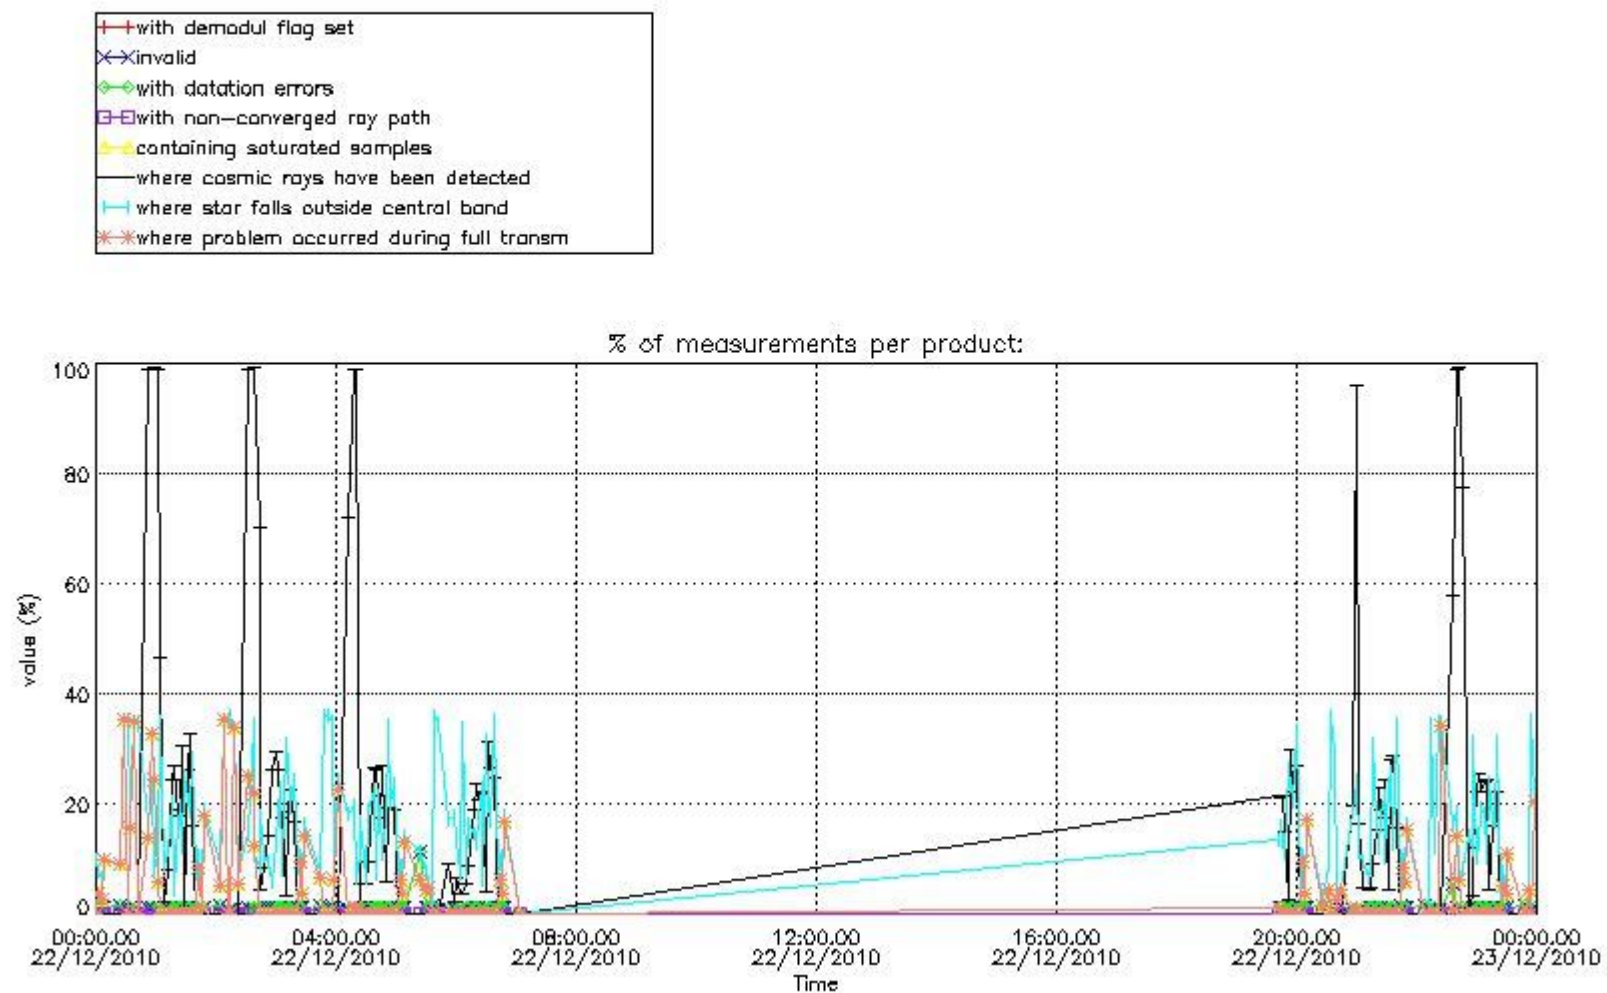

In this section it is presented the modulation information extracted from the pcd (product confidence data) at measurement level and information extracted from the Quality Summary dataset. Only products without errors (error flag in the MPH set to "0") are used.

5.1 Percentage of products during reporting period with:

At least one measurement with demodulation flag set:	56.4972 %
Reference spectrum computed from DB:	0.00000 %
Reference spectrum with small number of measurements:	0.00000 %
SATU data not used:	0.00000 %

5.2 Plot quality information per product (time dependant)

5.3 Plot quality information per product (world map)