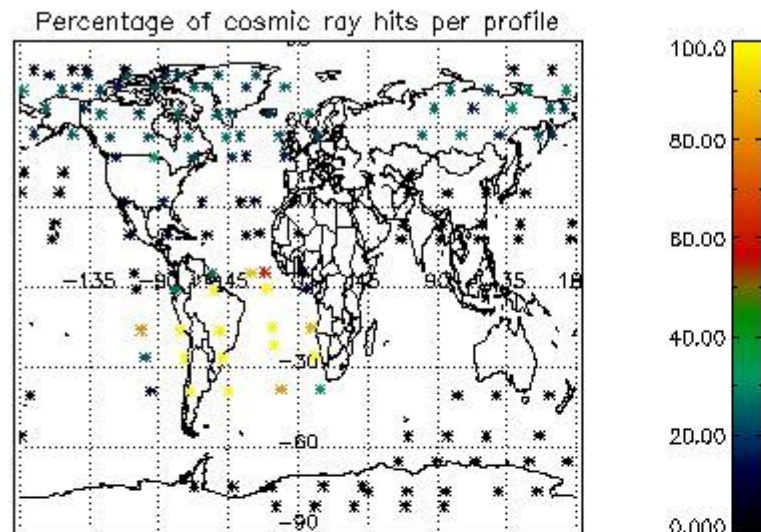

6. Statistics and plot of tangent altitude of the last measurement (DARK & BRIGHT products without errors)

6.1 Statistics on tangent altitude lost:

Statistics	DARK	BRIGHT	TWILIGHT
Mean:	16.677	16.220	NaN
St. deviation:	3.4939	7.0641	NaN
Maximum:	21.625	29.092	NaN
Minimum:	5.2796	3.8086	NaN
Number of data:	53.000	50.000	NaN

6.2 Plot for DARK limb products