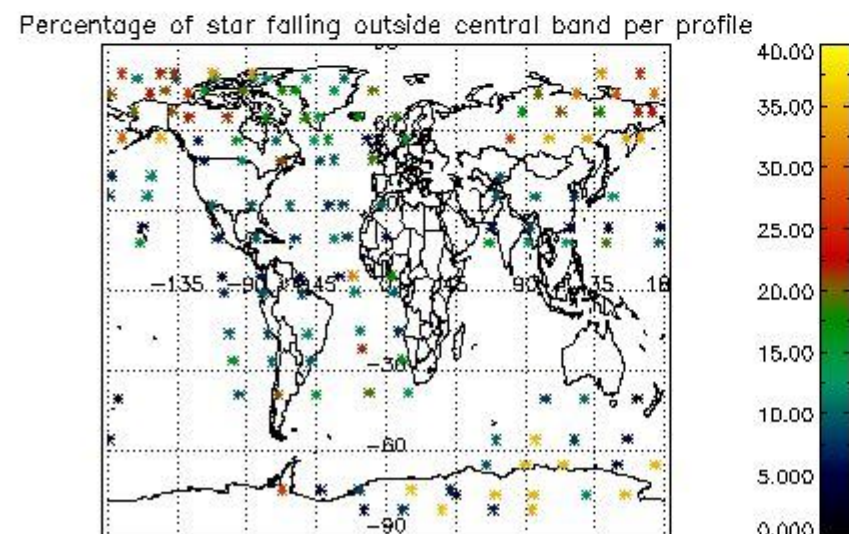

6. Statistics and plot of tangent altitude of the last measurement (DARK & BRIGHT products without errors)

6.1 Statistics on tangent altitude lost:

Statistics	DARK	BRIGHT	TWILIGHT
Mean:	16.677	16.220	NaN
St. deviation:	3.4939	7.0641	NaN
Maximum:	21.625	29.092	NaN
Minimum:	5.2796	3.8086	NaN
Number of data:	53.000	50.000	NaN

6.2 Plot for DARK limb products