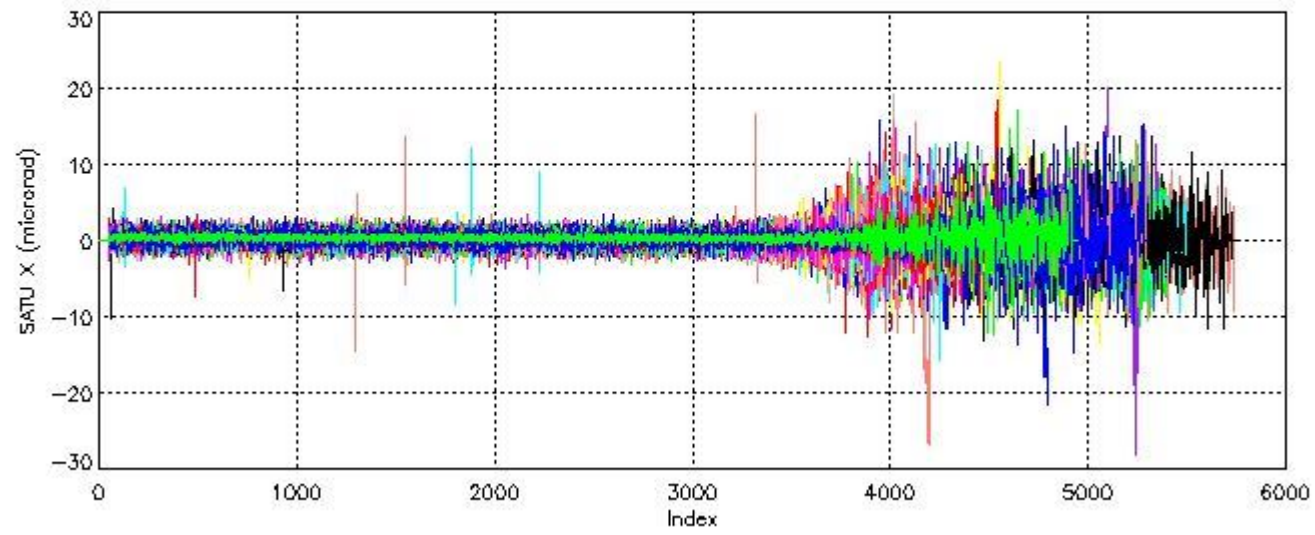

7.2 Statistics on SATU Noise Equivalent Angle (NEA) for DARK (D) and BRIGHT (B) products above 105 kms

The Star Acquisition and Tracking Unit (it is the CCD that tracks the star while it is occulted) Noise Equivalent Angle consists of the statistical angular variation of the SATU data above the atmosphere.

Statistics (in microradians) above 105 km are computed for every occultation, giving four values per occultation: one in the 'X' direction and one in the 'Y' direction for dark and bright limbs. A mean value per day in every direction and limb is calculated and monitored in order to assess instrument performance in terms of star pointing.

7.2.1 SATU NEA Statistics (table)

Statistics	SATU X (D)	SATU Y (D)	SATU X (B)	SATU Y (B)
Mean:	0.22801	-0.31928	0.15534	-0.25285
St. deviation:	0.59575	0.76964	0.78130	0.94480
Maximum:	6.9000	6.4000	5.9000	6.8000
Minimum:	-14.500	-21.900	-5.4000	-7.9000