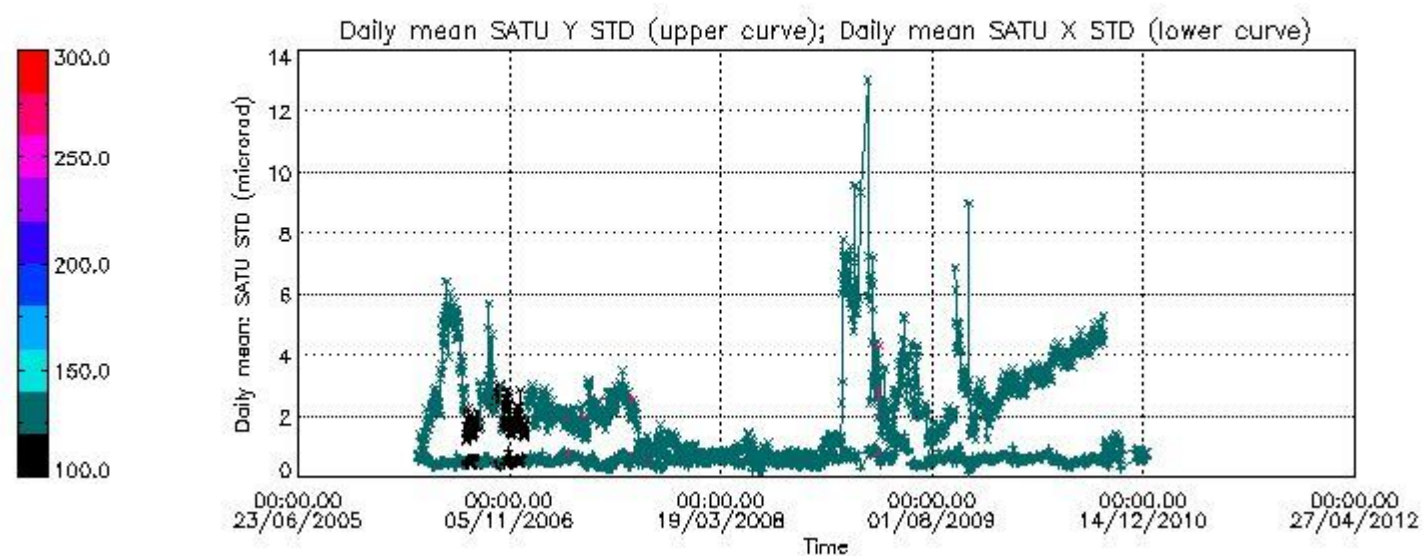

Number of data:	58450.	58450.	47700.	47700.

7.2.2 Trend of daily SATU NEA St. deviation since 1st April 2006 (dark limb)

The long term trend of the SATU 'X' and 'Y' standard deviations should be constant during the whole mission.

The colorbar represents the start tangent altitude (km) of the occultations.

Upper curve: STD of SATU Y axis

Lower curve: STD of SATU X axis

8. Auxiliary Data Files used for the production reported in section 2.4

The number reported in the third column indicates since which file (see list in section 2.4) the corresponding auxiliary file has been used. The fourth column is the date of those product files.

Type	Auxiliary Filename	Used since product	Used since product date
INST_PHYS_CHARACTERISTICS	GOM_INS_AXVIEC20091111_143220_20030716_120000_20500101_000000	1	21-DEC-2010 00:00:47
CALIBRATION_DATABASE	GOM_CAL_AXVIEC20101220_121136_20101219_000000_20500101_000000	1	21-DEC-2010 00:00:47
LEVEL-1B_PROC_CONFIG	GOM_PR1_AXVIEC20091111_145255_20020301_000000_20500101_000000	1	21-DEC-2010 00:00:47
STAR_CATALOGUE	GOM_CAT_AXVIEC20020121_161009_20020101_000000_20200101_000000	1	21-DEC-2010 00:00:47
STELLAR_SPECTRA_DATABANK	GOM_STS_AXVIEC20091111_151504_20020101_160000_20500101_000000	1	21-DEC-2010 00:00:47
ECMWF_FILE	AUX_ECF_AXNECM20101220_054115_20101220_210000_20101221_090000	1	21-DEC-2010 00:00:47
ECMWF_FILE	AUX_ECF_AXNECM20101220_174115_20101221_030000_20101221_150000	66	21-DEC-2010 04:21:14
ECMWF_FILE	AUX_ECF_AXNECM20101221_054115_20101221_150000_20101222_030000	92	21-DEC-2010 20:18:05
ECMWF_FILE	AUX_ECF_AXNECM20101221_054115_20101221_210000_20101222_090000	110	21-DEC-2010 21:31:41
OPTIONAL_ECMWF_FILE	MISSING	1	21-DEC-2010 00:00:47
ORBIT_DATA_FILE	DOR_NAV_OPNPDE20101220_234605_000054193097_00346_46050_2170.N1	1	21-DEC-2010 00:00:47
ORBIT_DATA_FILE	DOR_NAV_OPNPDE20101221_012143_000041443097_00347_46051_2171.N1	22	21-DEC-2010 01:28:42
ORBIT_DATA_FILE	DOR_NAV_OPNPDE20101221_023606_000057383097_00348_46052_2172.N1	41	21-DEC-2010 02:41:00
ORBIT_DATA_FILE	DOR_NAV_OPNPDE20101221_041703_000057383097_00349_46053_2173.N1	66	21-DEC-2010 04:21:14
ORBIT_DATA_FILE	DOR_NAV_OPNPDE20101221_201325_000041443097_00359_46063_2174.N1	92	21-DEC-2010 20:18:05
ORBIT_DATA_FILE	DOR_NAV_OPNPDE20101221_212748_000057383097_00359_46063_2175.N1	110	21-DEC-2010 21:31:41
ORBIT_DATA_FILE	DOR_NAV_OPNPDE20101221_230845_000057383097_00360_46064_2176.N1	136	21-DEC-2010 23:11:56