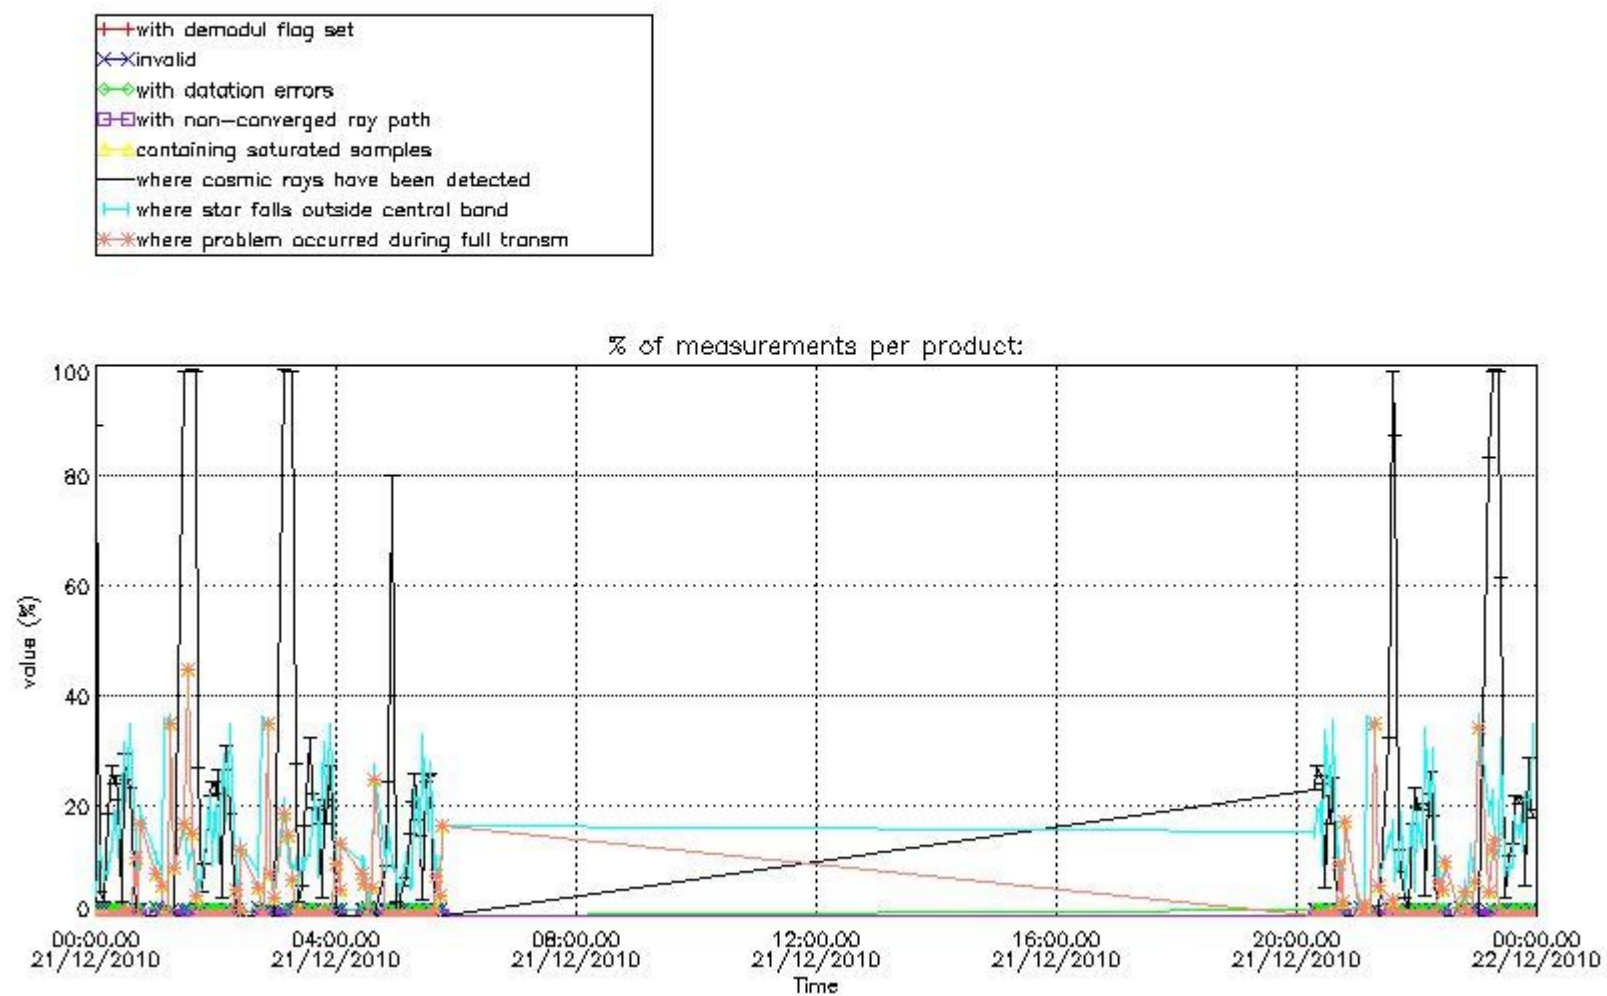

At least one measurement with demodulation flag set:	65.3333 %
Reference spectrum computed from DB:	0.00000 %
Reference spectrum with small number of measurements:	0.00000 %
SATU data not used:	0.00000 %

5.2 Plot quality information per product (time dependant)

5.3 Plot quality information per product (world map)