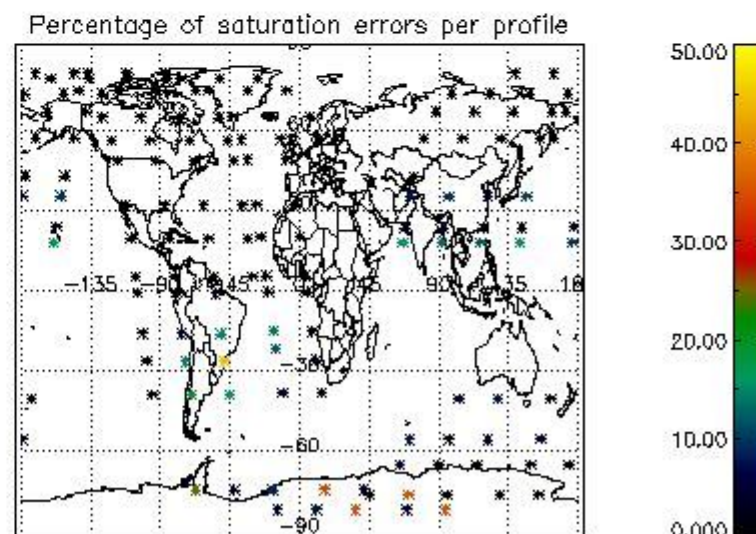

6. Statistics and plot of tangent altitude of the last measurement (DARK & BRIGHT products without errors)

6.1 Statistics on tangent altitude lost:

Statistics	DARK	BRIGHT	TWILIGHT
Mean:	16.677	16.220	NaN
St. deviation:	3.4939	7.0641	NaN
Maximum:	21.625	29.092	NaN
Minimum:	5.2796	3.8086	NaN
Number of data:	53.000	50.000	NaN

6.2 Plot for DARK limb products