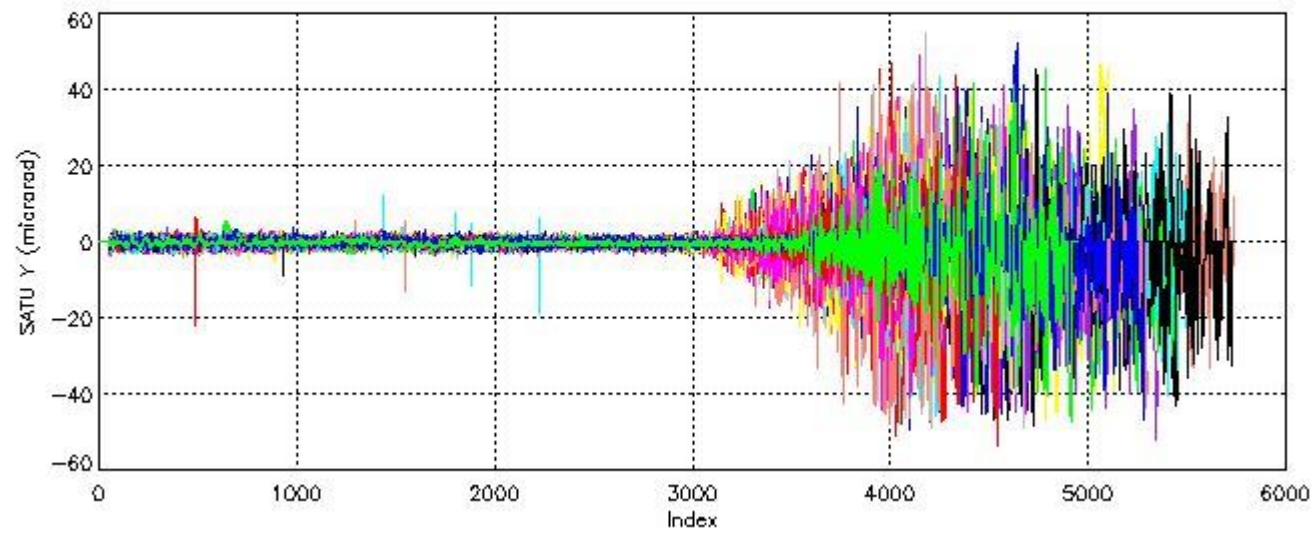

7.2 Statistics on SATU Noise Equivalent Angle (NEA) for DARK (D) and BRIGHT (B) products above 105 kms

The Star Acquisition and Tracking Unit (it is the CCD that tracks the star while it is occulted) Noise Equivalent Angle consists of the statistical angular variation of the SATU data above the atmosphere.

Statistics (in microradians) above 105 km are computed for every occultation, giving four values per occultation: one in the 'X' direction and one in the 'Y' direction for dark and bright limbs. A mean value per day in every direction and limb is calculated and monitored in order to assess instrument performance in terms of star pointing.

7.2.1 SATU NEA Statistics (table)

Statistics	SATU X (D)	SATU Y (D)	SATU X (B)	SATU Y (B)
Mean:	0.22801	-0.31928	0.15534	-0.25285
St. deviation:	0.59575	0.76964	0.78130	0.94480
Maximum:	6.9000	6.4000	5.9000	6.8000
Minimum:	-14.500	-21.900	-5.4000	-7.9000