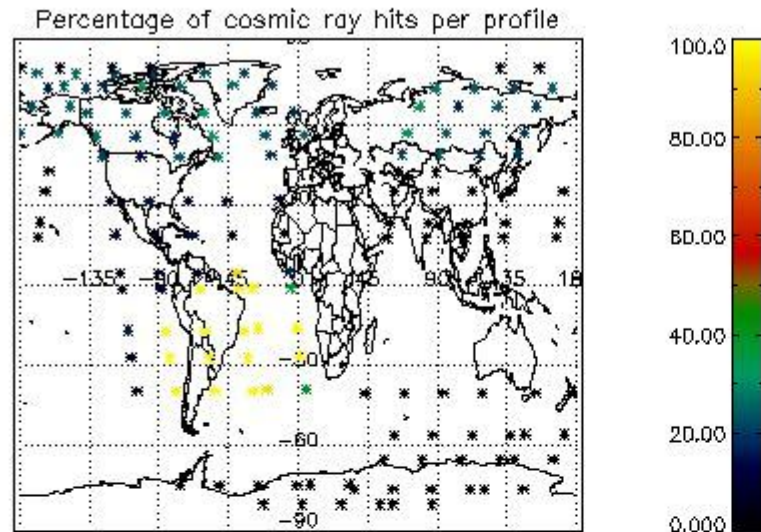

6. Statistics and plot of tangent altitude of the last measurement (DARK & BRIGHT products without errors)

6.1 Statistics on tangent altitude lost:

Statistics	DARK	BRIGHT	TWILIGHT
Mean:	16.327	16.798	NaN
St. deviation:	3.0837	6.5708	NaN
Maximum:	20.797	28.973	NaN
Minimum:	8.5884	3.3196	NaN
Number of data:	49.000	59.000	NaN

6.2 Plot for DARK limb products