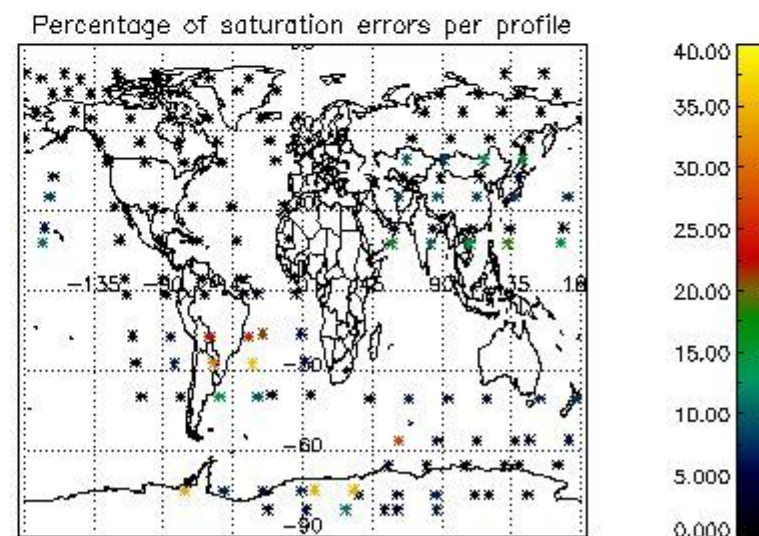

6. Statistics and plot of tangent altitude of the last measurement (DARK & BRIGHT products without errors)

6.1 Statistics on tangent altitude lost:

Statistics	DARK	BRIGHT	TWILIGHT
Mean:	16.327	16.798	NaN
St. deviation:	3.0837	6.5708	NaN
Maximum:	20.797	28.973	NaN
Minimum:	8.5884	3.3196	NaN
Number of data:	49.000	59.000	NaN

6.2 Plot for DARK limb products