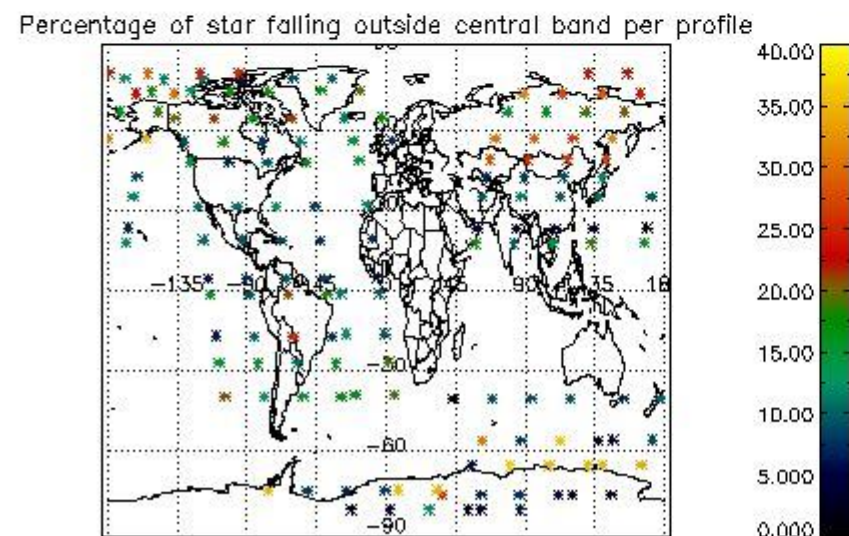

6. Statistics and plot of tangent altitude of the last measurement (DARK & BRIGHT products without errors)

6.1 Statistics on tangent altitude lost:

Statistics	DARK	BRIGHT	TWILIGHT
Mean:	16.327	16.798	NaN
St. deviation:	3.0837	6.5708	NaN
Maximum:	20.797	28.973	NaN
Minimum:	8.5884	3.3196	NaN
Number of data:	49.000	59.000	NaN

6.2 Plot for DARK limb products