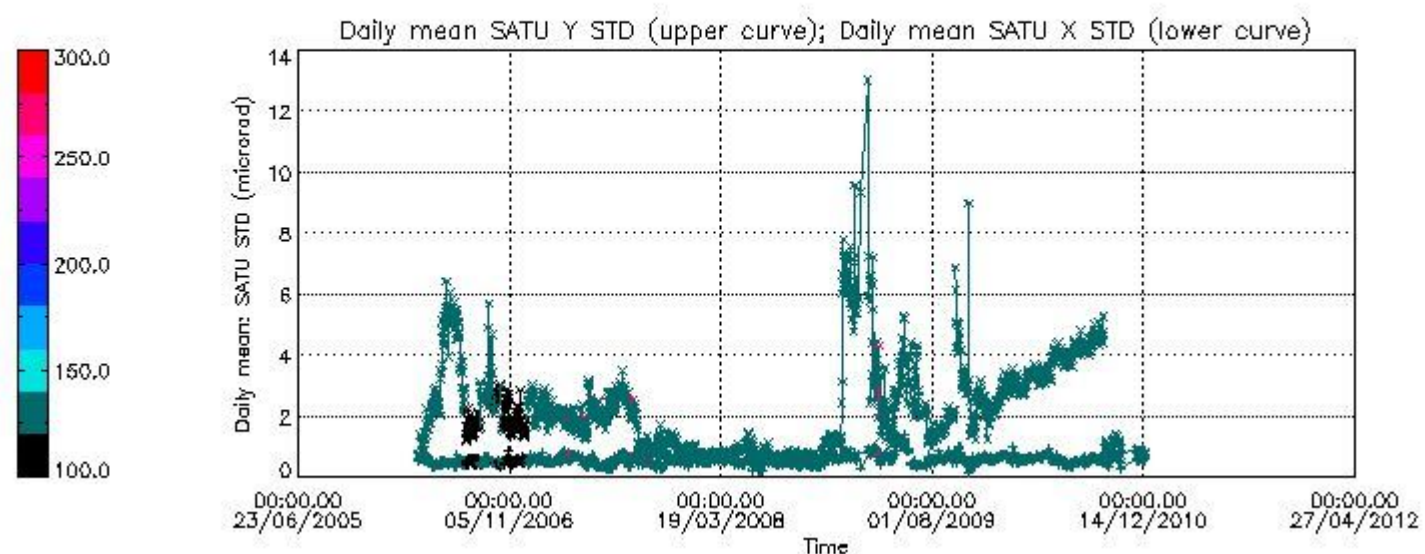

Number of data:	54900.	54900.	56450.	56450.

7.2.2 Trend of daily SATU NEA St. deviation since 1st April 2006 (dark limb)

The long term trend of the SATU 'X' and 'Y' standard deviations should be constant during the whole mission.

The colorbar represents the start tangent altitude (km) of the occultations.

Upper curve: STD of SATU Y axis

Lower curve: STD of SATU X axis

8. Auxiliary Data Files used for the production reported in section 2.4

The number reported in the third column indicates since which file (see list in section 2.4) the corresponding auxiliary file has been used. The fourth column is the date of those product files.

Type	Auxiliary Filename	Used since product	Used since product date
INST_PHYS_CHARACTERISTICS	GOM_INS_AXVIEC20091111_143220_20030716_120000_20500101_000000	1	20-DEC-2010 00:01:40
CALIBRATION_DATABASE	GOM_CAL_AXVIEC20101214_130634_20101212_000000_20500101_000000	1	20-DEC-2010 00:01:40
CALIBRATION_DATABASE	GOM_CAL_AXVIEC20101220_121136_20101219_000000_20500101_000000	109	20-DEC-2010 20:54:39
LEVEL-1B_PROC_CONFIG	GOM_PR1_AXVIEC20091111_145255_20020301_000000_20500101_000000	1	20-DEC-2010 00:01:40
STAR_CATALOGUE	GOM_CAT_AXVIEC20020121_161009_20020101_000000_20200101_000000	1	20-DEC-2010 00:01:40
STELLAR_SPECTRA_DATABANK	GOM_STS_AXVIEC20091111_151504_20020101_160000_20500101_000000	1	20-DEC-2010 00:01:40
ECMWF_FILE	AUX_ECF_AXNECM20101219_054115_20101219_210000_20101220_090000	1	20-DEC-2010 00:01:40
ECMWF_FILE	AUX_ECF_AXNECM20101219_174116_20101220_030000_20101220_150000	54	20-DEC-2010 03:17:44
ECMWF_FILE	AUX_ECA_AXNECM20101220_052115_20101219_210000_20101220_090000	81	20-DEC-2010 04:57:58
ECMWF_FILE	AUX_ECF_AXNECM20101220_054115_20101220_150000_20101221_030000	109	20-DEC-2010 20:54:39
ECMWF_FILE	AUX_ECF_AXNECM20101220_054115_20101220_210000_20101221_090000	127	20-DEC-2010 22:08:12
OPTIONAL_ECMWF_FILE	MISSING	1	20-DEC-2010 00:01:40
ORBIT_DATA_FILE	DOR_NAV_OPNPDE20101219_224227_000057383097_00331_46035_2163.N1	1	20-DEC-2010 00:01:40
ORBIT_DATA_FILE	DOR_NAV_OPNPDE20101220_002324_000054193097_00332_46036_2164.N1	6	20-DEC-2010 00:24:58
ORBIT_DATA_FILE	DOR_NAV_OPNPDE20101220_015902_000041443097_00333_46037_2165.N1	33	20-DEC-2010 02:05:13
ORBIT_DATA_FILE	DOR_NAV_OPNPDE20101220_031325_000057383097_00334_46038_2166.N1	54	20-DEC-2010 03:17:44
ORBIT_DATA_FILE	DOR_NAV_OPNPDE20101220_045422_000057383097_00335_46039_2167.N1	81	20-DEC-2010 04:57:58
ORBIT_DATA_FILE	DOR_NAV_OPNPDE20101220_205045_000041443097_00345_46049_2168.N1	109	20-DEC-2010 20:54:39
ORBIT_DATA_FILE	DOR_NAV_OPNPDE20101220_220508_000057383097_00345_46049_2169.N1	127	20-DEC-2010 22:08:12
ORBIT_DATA_FILE	DOR_NAV_OPNPDE20101220_234605_000054193097_00346_46050_2170.N1	152	20-DEC-2010 23:48:27