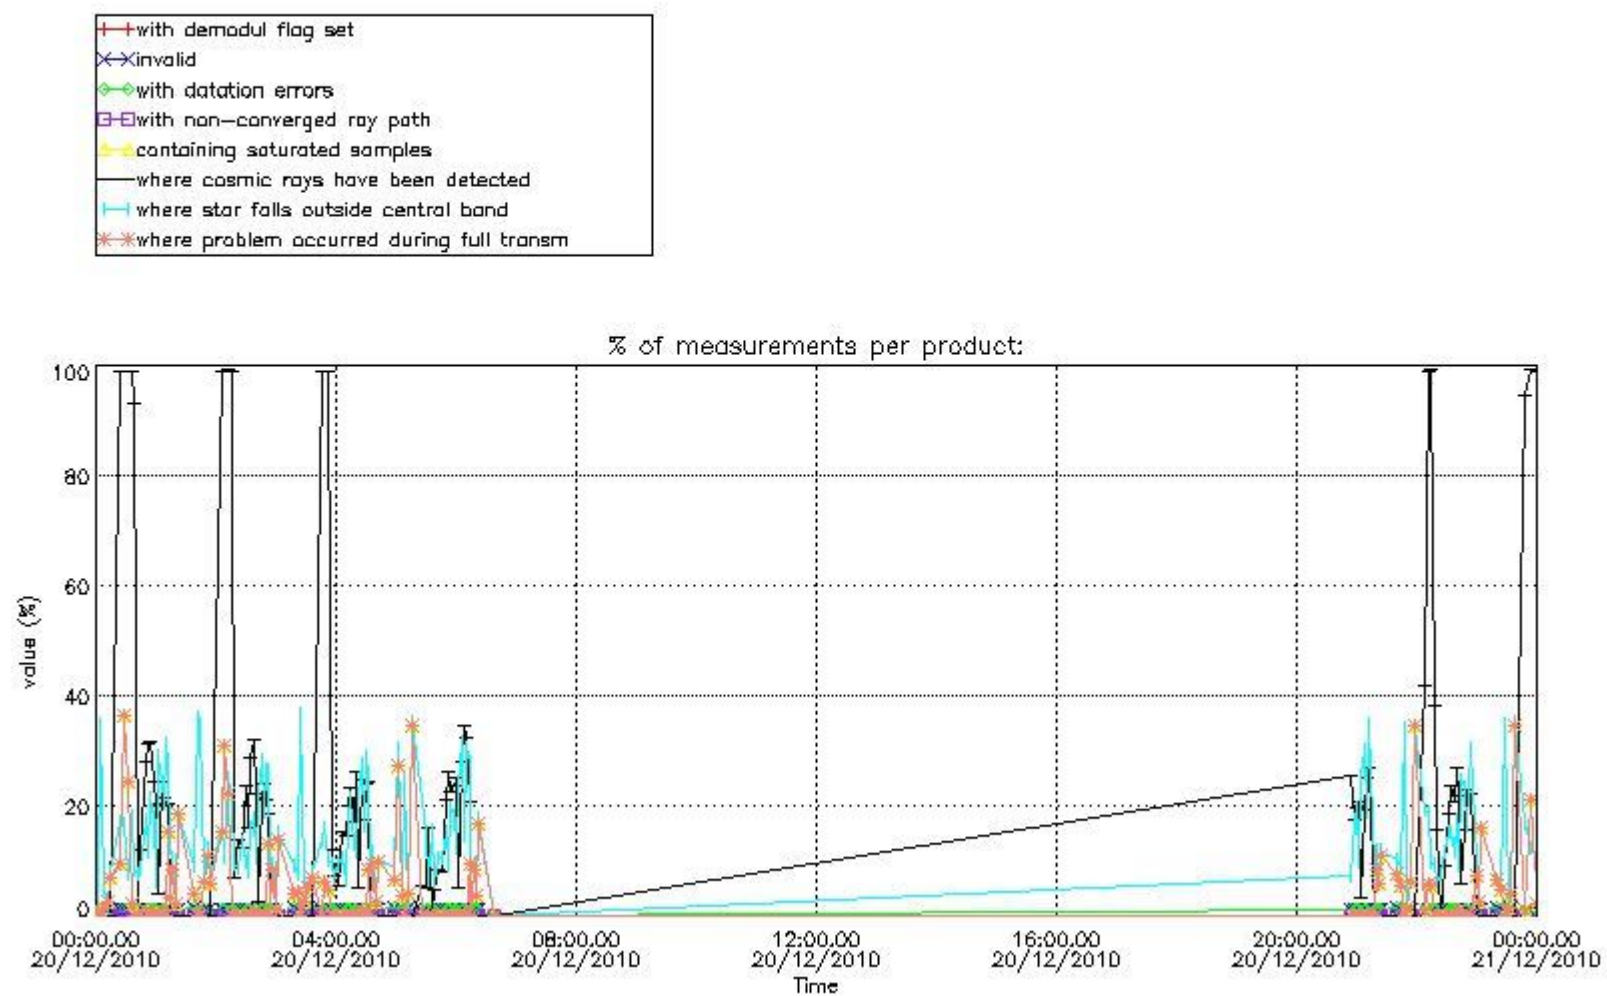

at measurement level and information extracted from the Quality Summary dataset. Only products without errors (error flag in the MPH set to "0") are used.

5.1 Percentage of products during reporting period with:

At least one measurement with demodulation flag set:	59.0909 %
Reference spectrum computed from DB:	0.00000 %
Reference spectrum with small number of measurements:	0.00000 %
SATU data not used:	0.00000 %

5.2 Plot quality information per product (time dependant)

5.3 Plot quality information per product (world map)