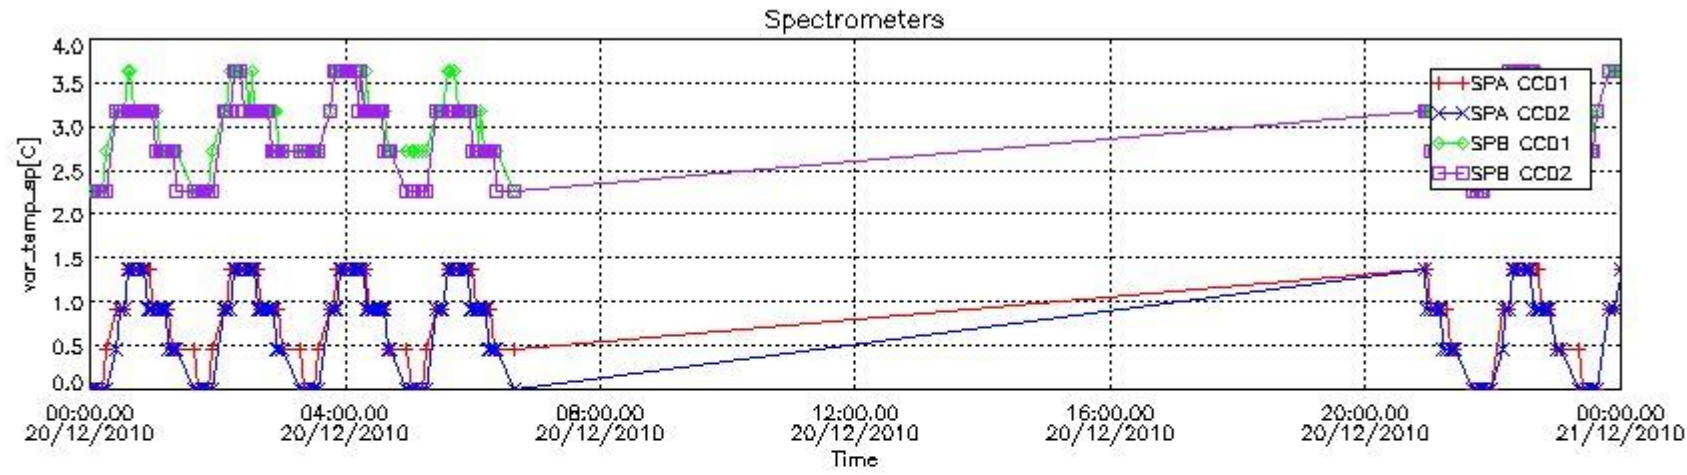

4. Overview of dark signal processing per product

The Dark Charge (DC) is a temperature-dependant signal added to the useful measurements and it is therefore subtracted from them during the processing. There are two phenomena that produce a continuous increase of the DC: the "hot pixels" (a pixel is "hot" when its DC exceeds by a significant amount its value measured on ground at the same temperature) and the "Random Telegraphic Signal" (abrupt change positive or negative of the CCD pixel signal, random in time, affecting only the DC part of the signal and not the photon generated signal).

In this section a list of products that did not use the Dark Sky Area (DSA) observation for the DC computation is given. It is also provided the mean DC plot per product for dark limb products with no error flag set.

4.1 These products did not use the DSA observation for DC computation:

Product name	DC information
GOM_TRA_1PNPDE20101220_205439_000000493097_00345_46049_8053.N1	DC map used
GOM_TRA_1PNPDE20101220_205709_000000523097_00345_46049_8054.N1	DC map used
GOM_TRA_1PNPDE20101220_210015_000000543097_00345_46049_8055.N1	DC map used
GOM_TRA_1PNPDE20101220_210156_000000513097_00345_46049_8056.N1	DC map used
GOM_TRA_1PNPDE20101220_210445_000000613097_00345_46049_8057.N1	DC map used
GOM_TRA_1PNPDE20101220_210757_000000523097_00345_46049_8058.N1	DC map used
GOM_TRA_1PNPDE20101220_211002_000000483097_00345_46049_8059.N1	DC map used
GOM_TRA_1PNPDE20101220_211256_000000633097_00345_46049_8060.N1	DC map used
GOM_TRA_1PNPDE20101220_211701_000000423097_00345_46049_8061.N1	DC map used
GOM_TRA_1PNPDE20101220_211905_000000423097_00345_46049_8062.N1	DC map used
GOM_TRA_1PNPDE20101220_212225_000000433097_00345_46049_8063.N1	DC map used
GOM_TRA_1PNPDE20101220_212359_000000423097_00345_46049_8064.N1	DC map used
GOM_TRA_1PNPDE20101220_214018_000000393097_00345_46049_8065.N1	DC map used
GOM_TRA_1PNPDE20101220_214439_000000463097_00345_46049_8066.N1	DC map used