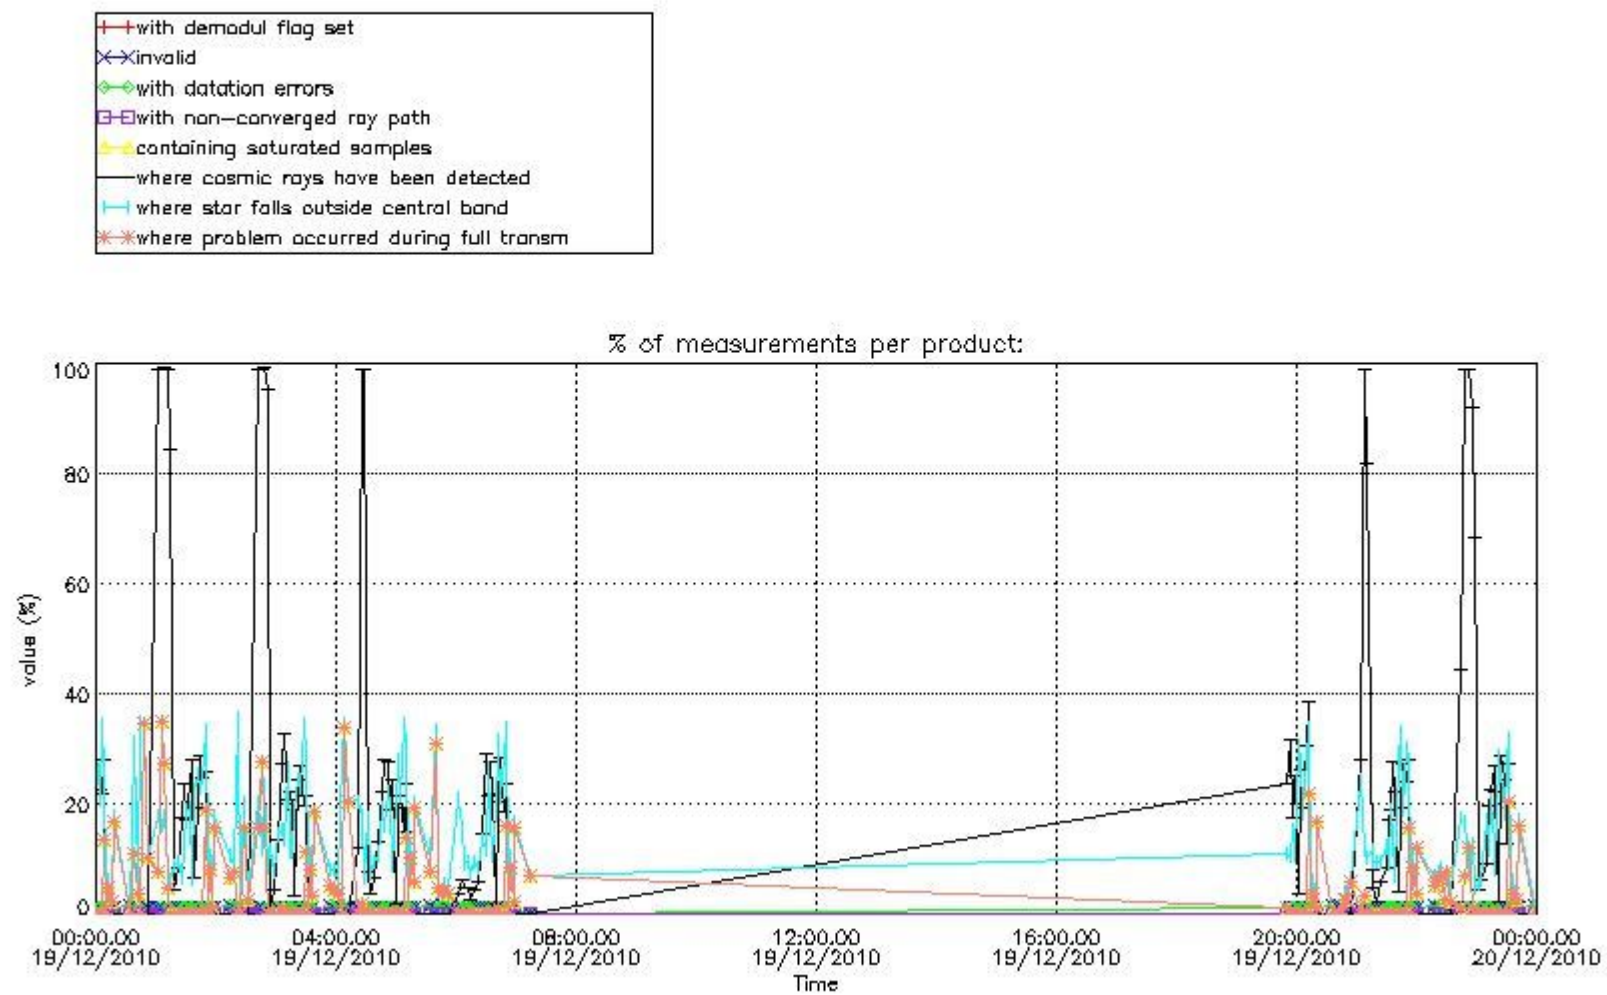

In this section it is presented the modulation information extracted from the pcd (product confidence data) at measurement level and information extracted from the Quality Summary dataset. Only products without errors (error flag in the MPH set to "0") are used.

5.1 Percentage of products during reporting period with:

At least one measurement with demodulation flag set:	61.6216 %
Reference spectrum computed from DB:	0.00000 %
Reference spectrum with small number of measurements:	0.00000 %
SATU data not used:	0.00000 %

5.2 Plot quality information per product (time dependant)

5.3 Plot quality information per product (world map)