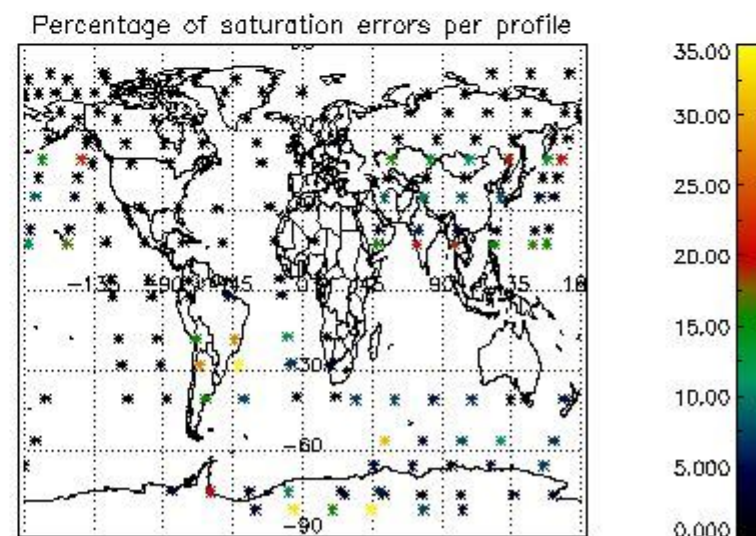

6. Statistics and plot of tangent altitude of the last measurement (DARK & BRIGHT products without errors)

6.1 Statistics on tangent altitude lost:

Statistics	DARK	BRIGHT	TWILIGHT
Mean:	16.284	18.393	NaN
St. deviation:	3.1888	5.9137	NaN
Maximum:	21.355	28.831	NaN
Minimum:	8.3527	3.9350	NaN
Number of data:	56.000	70.000	NaN

6.2 Plot for DARK limb products