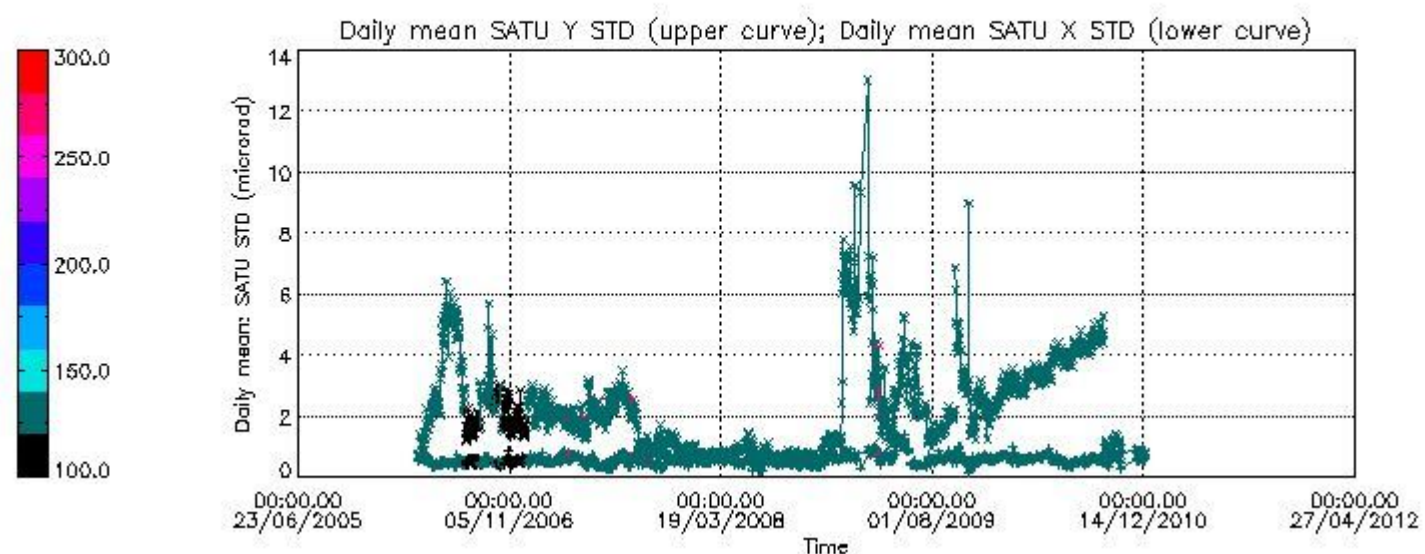

Number of data:	62100.	62100.	67000.	67000.

7.2.2 Trend of daily SATU NEA St. deviation since 1st April 2006 (dark limb)

The long term trend of the SATU 'X' and 'Y' standard deviations should be constant during the whole mission.

The colorbar represents the start tangent altitude (km) of the occultations.

Upper curve: STD of SATU Y axis

Lower curve: STD of SATU X axis

8. Auxiliary Data Files used for the production reported in section 2.4

The number reported in the third column indicates since which file (see list in section 2.4) the corresponding auxiliary file has been used. The fourth column is the date of those product files.

Type	Auxiliary Filename	Used since product	Used since product date
INST_PHYS_CHARACTERISTICS	GOM_INS_AXVIEC20091111_143220_20030716_120000_20500101_000000	1	19-DEC-2010 00:01:36
CALIBRATION_DATABASE	GOM_CAL_AXVIEC20101214_130634_20101212_000000_20500101_000000	1	19-DEC-2010 00:01:36
LEVEL-1B_PROC_CONFIG	GOM_PR1_AXVIEC20091111_145255_20020301_000000_20500101_000000	1	19-DEC-2010 00:01:36
STAR_CATALOGUE	GOM_CAT_AXVIEC20020121_161009_20020101_000000_20200101_000000	1	19-DEC-2010 00:01:36
STELLAR_SPECTRA_DATABANK	GOM_STS_AXVIEC20091111_151504_20020101_160000_20500101_000000	1	19-DEC-2010 00:01:36
ECMWF_FILE	AUX_ECF_AXNECM20101218_060113_20101218_210000_20101219_090000	1	19-DEC-2010 00:01:36
ECMWF_FILE	AUX_ECF_AXNECM20101218_174114_20101219_030000_20101219_150000	63	19-DEC-2010 03:54:28
ECMWF_FILE	AUX_ECA_AXNECM20101219_054114_20101218_210000_20101219_090000	90	19-DEC-2010 05:34:42
ECMWF_FILE	AUX_ECA_AXNECM20101219_174116_20101219_090000_20101219_210000	118	19-DEC-2010 19:50:59
ECMWF_FILE	AUX_ECF_AXNECM20101219_054115_20101219_210000_20101220_090000	137	19-DEC-2010 21:04:29
OPTIONAL_ECMWF_FILE	MISSING	1	19-DEC-2010 00:01:36
ORBIT_DATA_FILE	DOR_NAV_OPNPDE20101218_231947_000057383097_00317_46021_2155.N1	1	19-DEC-2010 00:01:36
ORBIT_DATA_FILE	DOR_NAV_OPNPDE20101219_010044_000098823097_00318_46022_2156.N1	15	19-DEC-2010 01:01:30
ORBIT_DATA_FILE	DOR_NAV_OPNPDE20101219_035045_000057383097_00320_46024_2157.N1	63	19-DEC-2010 03:54:28
ORBIT_DATA_FILE	DOR_NAV_OPNPDE20101219_053142_000057383097_00321_46025_2158.N1	90	19-DEC-2010 05:34:42
ORBIT_DATA_FILE	DOR_NAV_OPNPDE20101219_194707_000038253097_00330_46034_2161.N1	118	19-DEC-2010 19:50:59
ORBIT_DATA_FILE	DOR_NAV_OPNPDE20101219_205611_000060573097_00330_46034_2162.N1	137	19-DEC-2010 21:04:29
ORBIT_DATA_FILE	DOR_NAV_OPNPDE20101219_224227_000057383097_00331_46035_2163.N1	164	19-DEC-2010 22:44:44