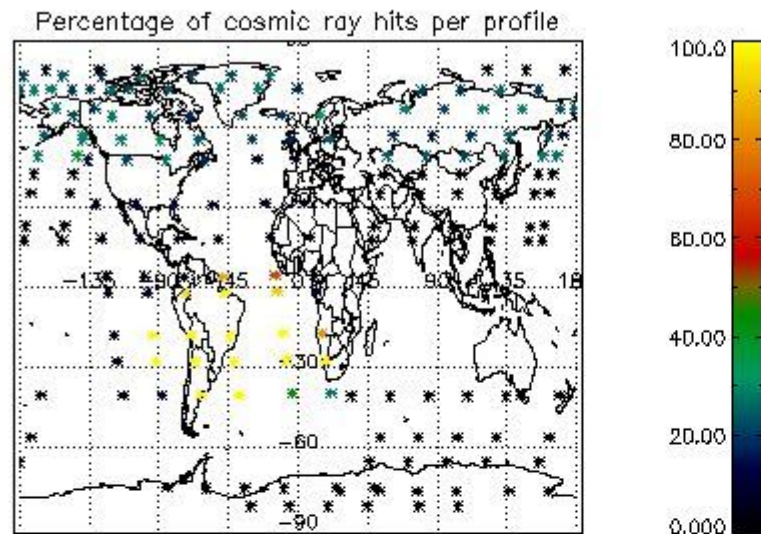

6. Statistics and plot of tangent altitude of the last measurement (DARK & BRIGHT products without errors)

6.1 Statistics on tangent altitude lost:

Statistics	DARK	BRIGHT	TWILIGHT
Mean:	16.284	18.393	NaN
St. deviation:	3.1888	5.9137	NaN
Maximum:	21.355	28.831	NaN
Minimum:	8.3527	3.9350	NaN
Number of data:	56.000	70.000	NaN

6.2 Plot for DARK limb products