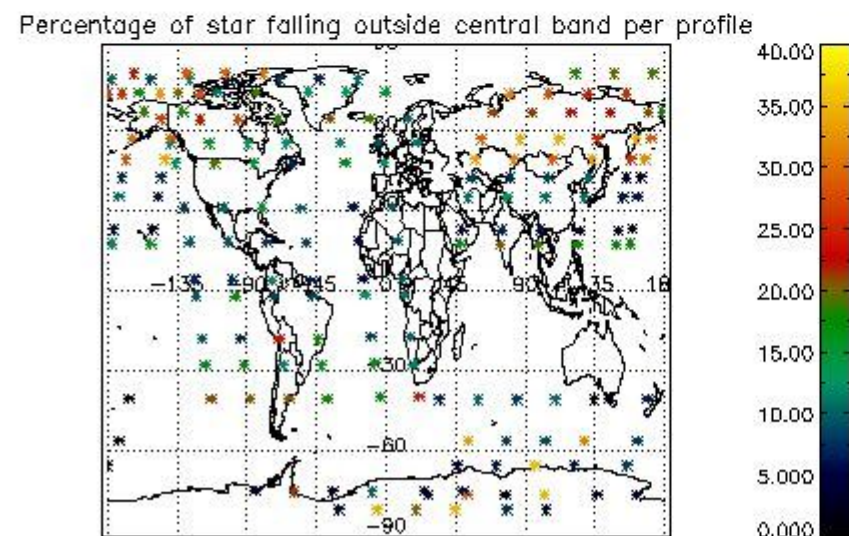

6. Statistics and plot of tangent altitude of the last measurement (DARK & BRIGHT products without errors)

6.1 Statistics on tangent altitude lost:

Statistics	DARK	BRIGHT	TWILIGHT
Mean:	16.284	18.393	NaN
St. deviation:	3.1888	5.9137	NaN
Maximum:	21.355	28.831	NaN
Minimum:	8.3527	3.9350	NaN
Number of data:	56.000	70.000	NaN

6.2 Plot for DARK limb products