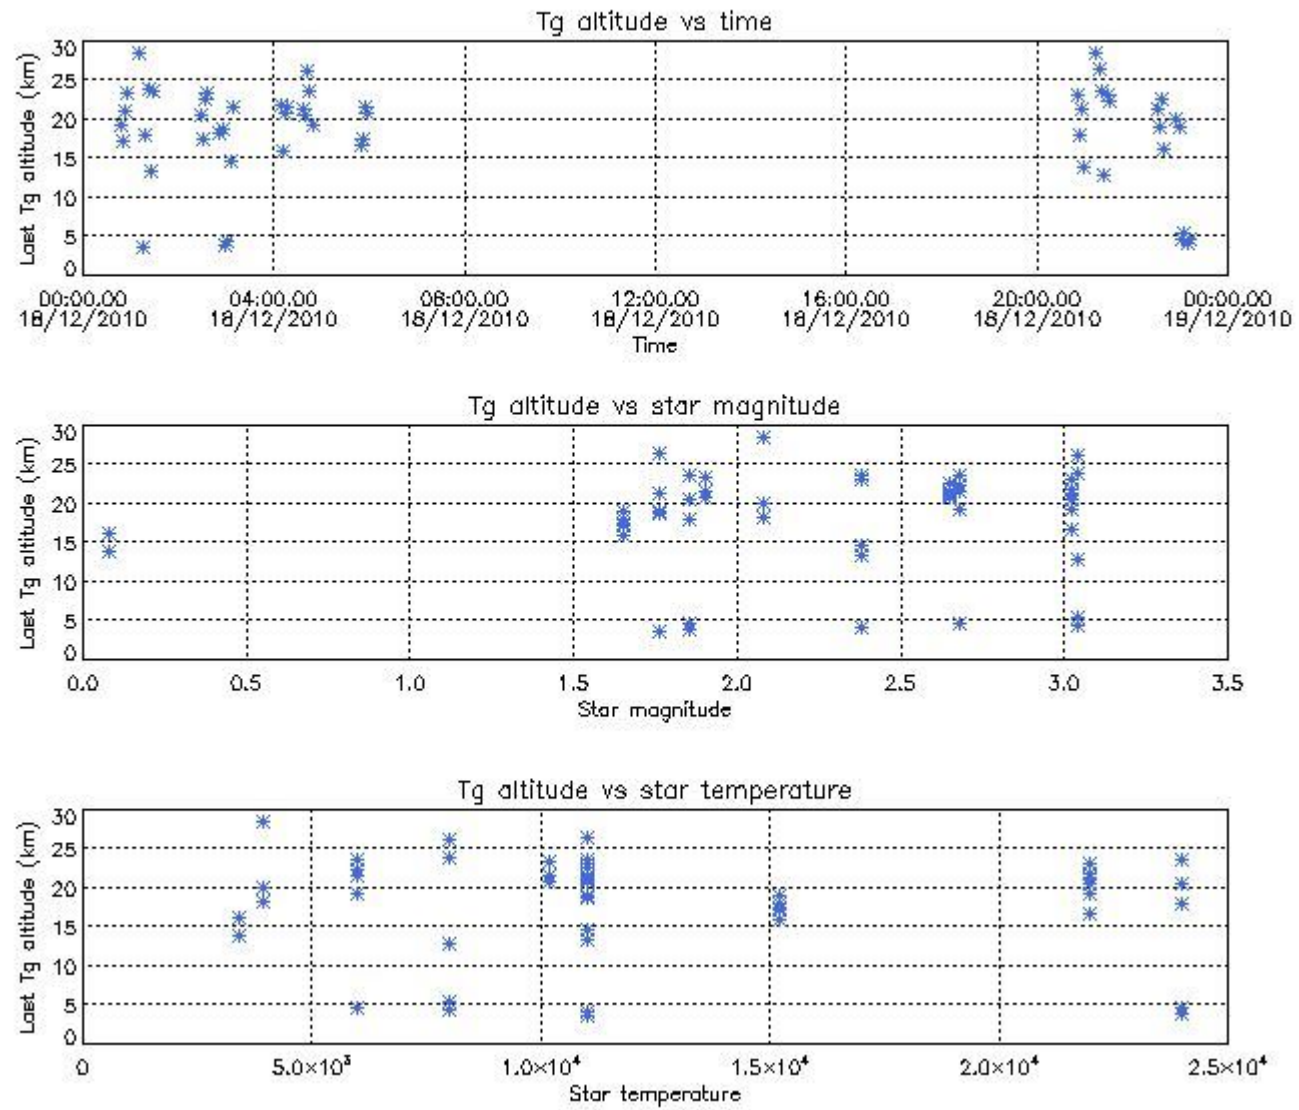

### 6.1 Statistics on tangent altitude lost:

Statistics	DARK	BRIGHT	TWILIGHT
Mean:	16.781	18.368	NaN
St. deviation:	2.7747	6.4559	NaN
Maximum:	21.532	28.557	NaN
Minimum:	9.6145	3.5261	NaN
Number of data:	55.000	53.000	NaN

### 6.2 Plot for DARK limb products

Tangent altitude at which the star is lost

6.3 Plot for BRIGHT limb products

Tangent altitude at which the star is lost