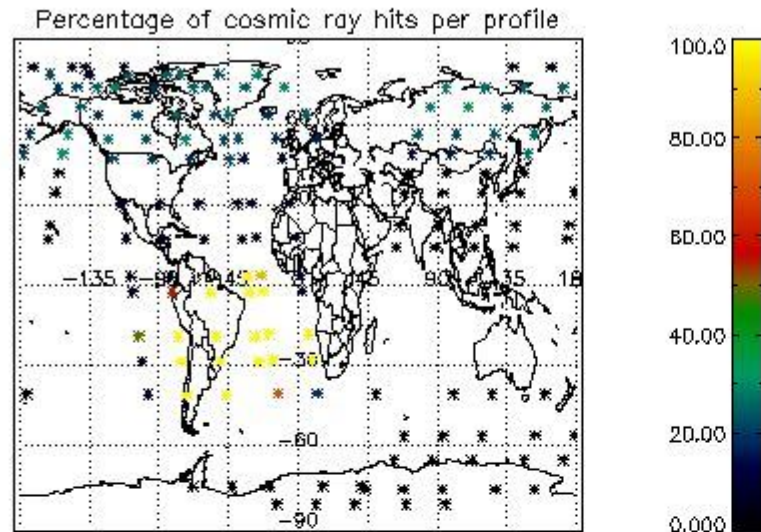

6. Statistics and plot of tangent altitude of the last measurement (DARK & BRIGHT products without errors)

6.1 Statistics on tangent altitude lost:

Statistics	DARK	BRIGHT	TWILIGHT
Mean:	16.781	18.368	NaN
St. deviation:	2.7747	6.4559	NaN
Maximum:	21.532	28.557	NaN
Minimum:	9.6145	3.5261	NaN
Number of data:	55.000	53.000	NaN

6.2 Plot for DARK limb products