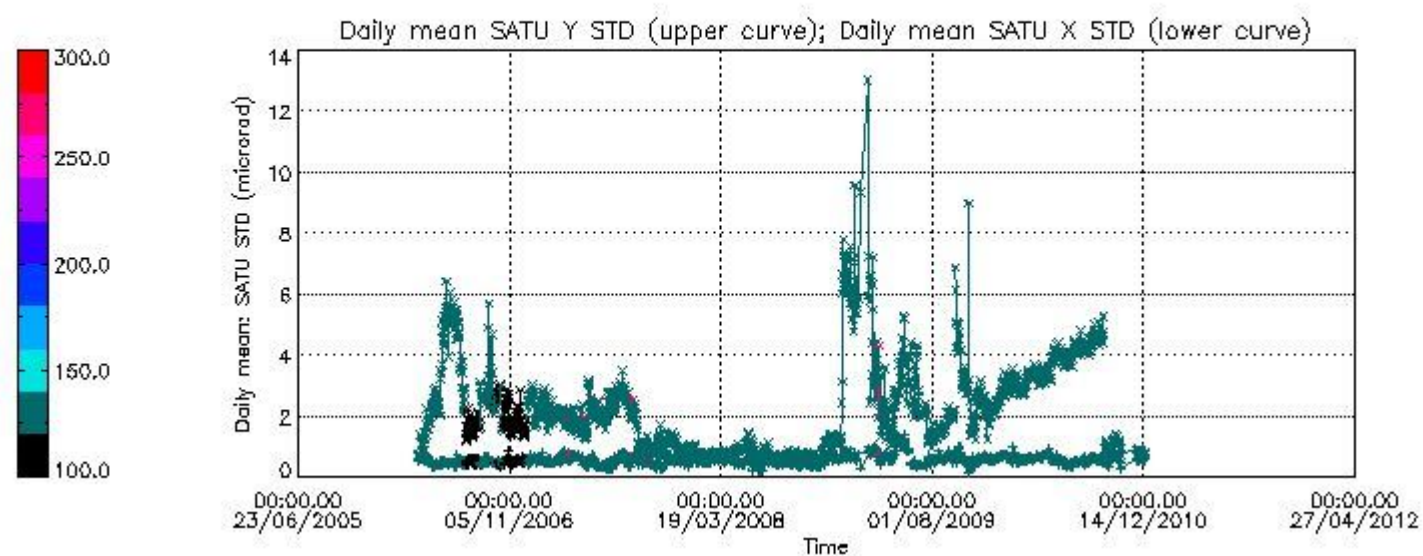

Number of data:	61050.	61050.	51100.	51100.

7.2.2 Trend of daily SATU NEA St. deviation since 1st April 2006 (dark limb)

The long term trend of the SATU 'X' and 'Y' standard deviations should be constant during the whole mission.

The colorbar represents the start tangent altitude (km) of the occultations.

Upper curve: STD of SATU Y axis

Lower curve: STD of SATU X axis

8. Auxiliary Data Files used for the production reported in section 2.4

The number reported in the third column indicates since which file (see list in section 2.4) the corresponding auxiliary file has been used. The fourth column is the date of those product files.

Type	Auxiliary Filename	Used since product	Used since product date
INST_PHYS_CHARACTERISTICS	GOM_INS_AXVIEC20091111_143220_20030716_120000_20500101_000000	1	18-DEC-2010 00:01:18
CALIBRATION_DATABASE	GOM_CAL_AXVIEC20101214_130634_20101212_000000_20500101_000000	1	18-DEC-2010 00:01:18
LEVEL-1B_PROC_CONFIG	GOM_PR1_AXVIEC20091111_145255_20020301_000000_20500101_000000	1	18-DEC-2010 00:01:18
STAR_CATALOGUE	GOM_CAT_AXVIEC20020121_161009_20020101_000000_20200101_000000	1	18-DEC-2010 00:01:18
STELLAR_SPECTRA_DATABANK	GOM_STS_AXVIEC20091111_151504_20020101_160000_20500101_000000	1	18-DEC-2010 00:01:18
ECMWF_FILE	AUX_ECF_AXNECM20101217_054117_20101217_210000_20101218_090000	1	18-DEC-2010 00:01:18
ECMWF_FILE	AUX_ECF_AXNECM20101218_054113_20101218_150000_20101219_030000	102	18-DEC-2010 20:25:24
ECMWF_FILE	AUX_ECF_AXNECM20101218_060113_20101218_210000_20101219_090000	122	18-DEC-2010 21:41:01
OPTIONAL_ECMWF_FILE	MISSING	1	18-DEC-2010 00:01:18
ORBIT_DATA_FILE	DOR_NAV_OPNPDE20101217_235706_000054193097_00303_46007_2149.N1	1	18-DEC-2010 00:01:18
ORBIT_DATA_FILE	DOR_NAV_OPNPDE20101218_013244_000041443097_00304_46008_2150.N1	27	18-DEC-2010 01:38:03
ORBIT_DATA_FILE	DOR_NAV_OPNPDE20101218_024707_000057383097_00305_46009_2151.N1	47	18-DEC-2010 02:50:58
ORBIT_DATA_FILE	DOR_NAV_OPNPDE20101218_042804_000057383097_00306_46010_2152.N1	74	18-DEC-2010 04:31:12
ORBIT_DATA_FILE	DOR_NAV_OPNPDE20101218_202426_000041443097_00316_46020_2153.N1	102	18-DEC-2010 20:25:24
ORBIT_DATA_FILE	DOR_NAV_OPNPDE20101218_213850_000057383097_00316_46020_2154.N1	122	18-DEC-2010 21:41:01
ORBIT_DATA_FILE	DOR_NAV_OPNPDE20101218_231947_000057383097_00317_46021_2155.N1	149	18-DEC-2010 23:21:16