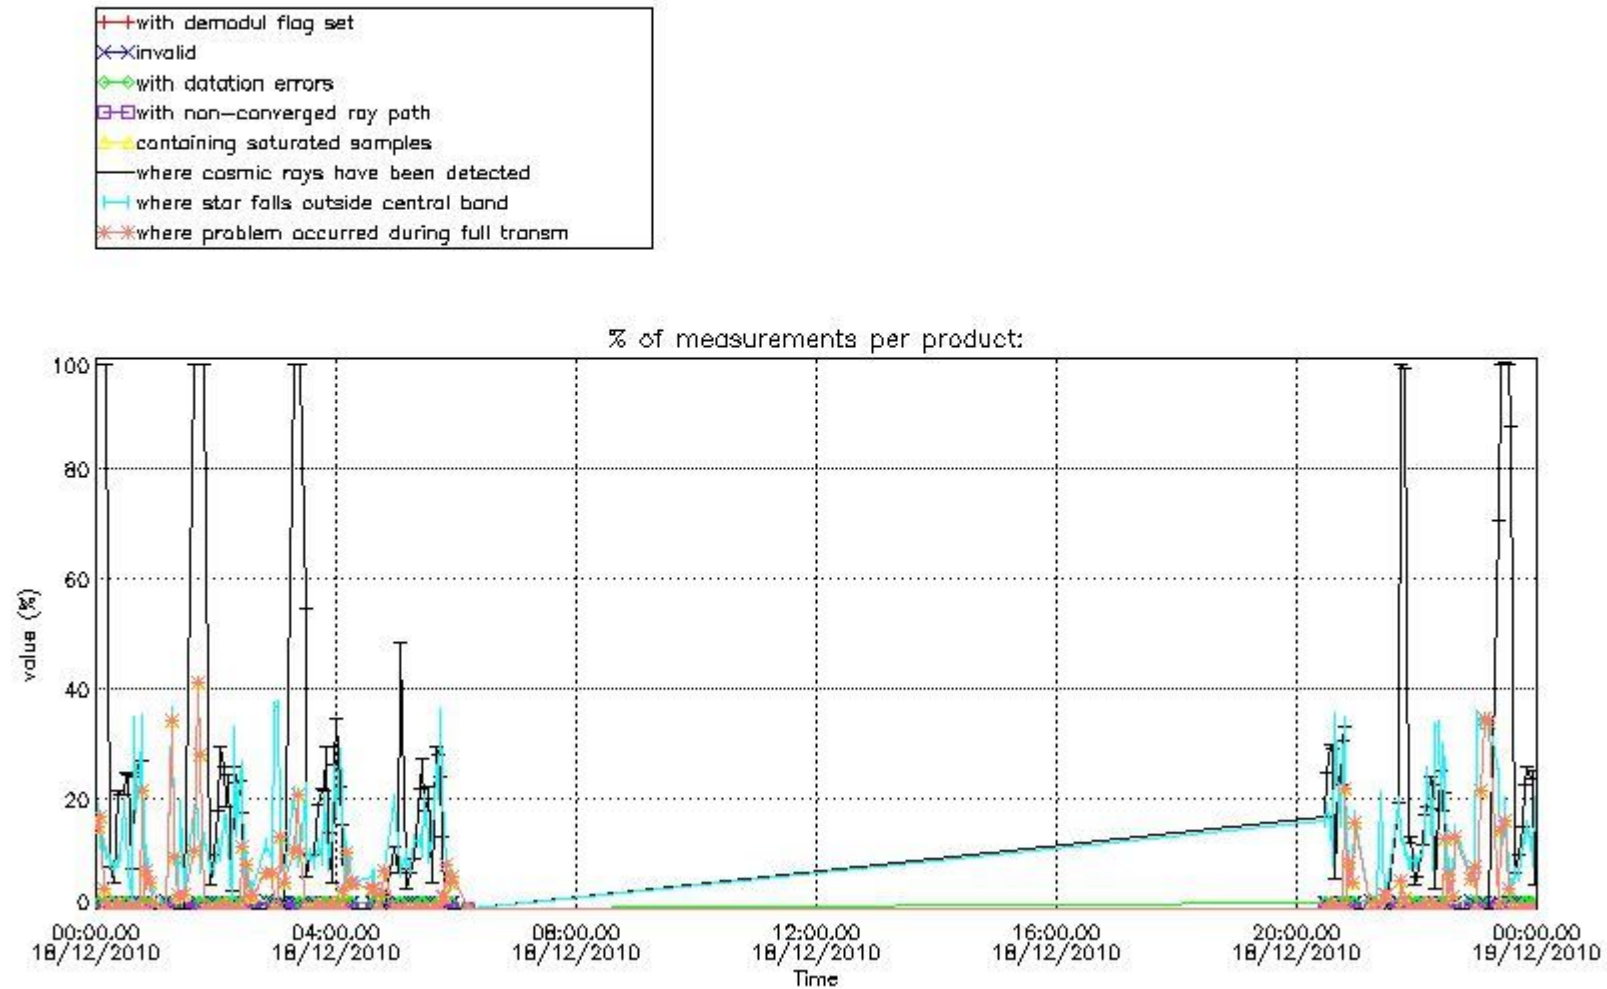

5. Demodulation flag and quality information monitoring

In this section it is presented the modulation information extracted from the pcd (product confidence data) at measurement level and information extracted from the Quality Summary dataset. Only products without errors (error flag in the MPH set to "0") are used.

5.1 Percentage of products during reporting period with:

At least one measurement with demodulation flag set:	63.5220 %
Reference spectrum computed from DB:	0.00000 %
Reference spectrum with small number of measurements:	0.00000 %
SATU data not used:	0.00000 %

5.2 Plot quality information per product (time dependant)

5.3 Plot quality information per product (world map)