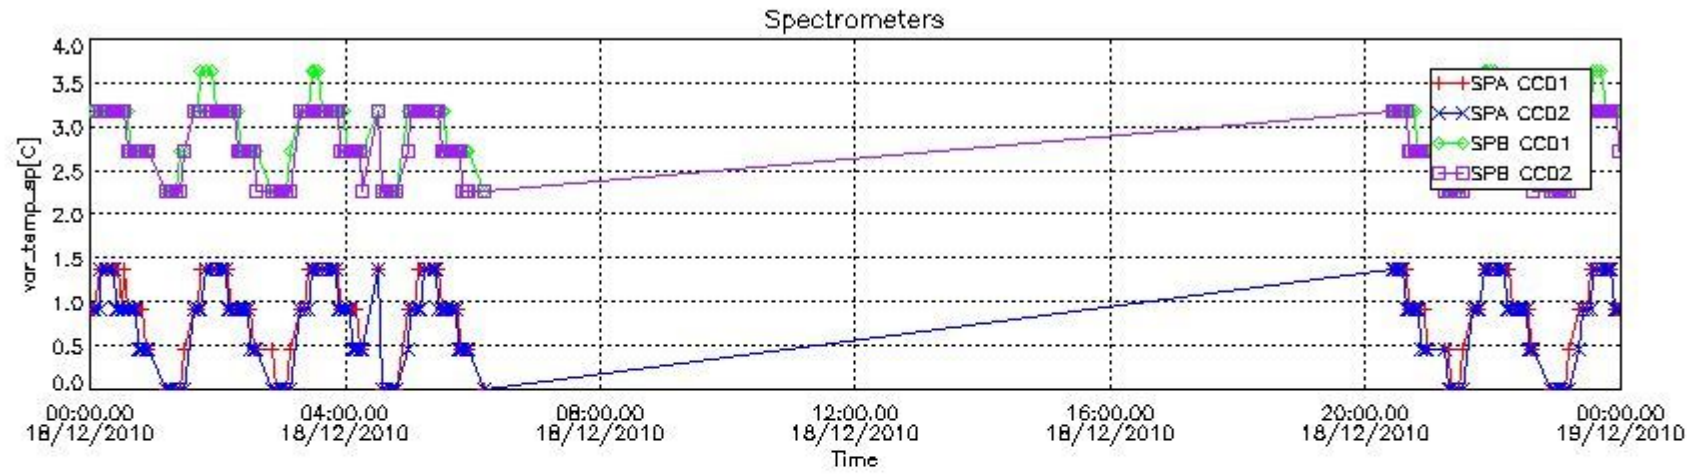

4. Overview of dark signal processing per product

The Dark Charge (DC) is a temperature-dependant signal added to the useful measurements and it is therefore subtracted from them during the processing. There are two phenomena that produce a continuous increase of the DC: the "hot pixels" (a pixel is "hot" when its DC exceeds by a significant amount its value measured on ground at the same temperature) and the "Random Telegraphic Signal" (abrupt change positive or negative of the CCD pixel signal, random in time, affecting only the DC part of the signal and not the photon generated signal).

In this section a list of products that did not use the Dark Sky Area (DSA) observation for the DC computation is given. It is also provided the mean DC plot per product for dark limb products with no error flag set.

4.1 These products did not use the DSA observation for DC computation:

Product name	DC information
GOM_TRA_1PNPDE20101218_202524_000000533097_00316_46020_7577.N1	DC map with no T dep.
GOM_TRA_1PNPDE20101218_202732_000000543097_00316_46020_7578.N1	DC map used
GOM_TRA_1PNPDE20101218_203008_000000533097_00316_46020_7579.N1	DC map used
GOM_TRA_1PNPDE20101218_203317_000000523097_00316_46020_7580.N1	DC map used
GOM_TRA_1PNPDE20101218_203501_000000523097_00316_46020_7581.N1	DC map used
GOM_TRA_1PNPDE20101218_203755_000000713097_00316_46020_7582.N1	DC map used
GOM_TRA_1PNPDE20101218_204108_000000463097_00316_46020_7583.N1	DC map used
GOM_TRA_1PNPDE20101218_204317_000000473097_00316_46020_7584.N1	DC map used
GOM_TRA_1PNPDE20101218_204616_000000573097_00316_46020_7585.N1	DC map used
GOM_TRA_1PNPDE20101218_204823_000000533097_00316_46020_7586.N1	DC map used
GOM_TRA_1PNPDE20101218_205023_000000413097_00316_46020_7587.N1	DC map used
GOM_TRA_1PNPDE20101218_205227_000000433097_00316_46020_7588.N1	DC map used
GOM_TRA_1PNPDE20101218_205553_000000443097_00316_46020_7589.N1	DC map used
GOM_TRA_1PNPDE20101218_205720_000000453097_00316_46020_7590.N1	DC map used