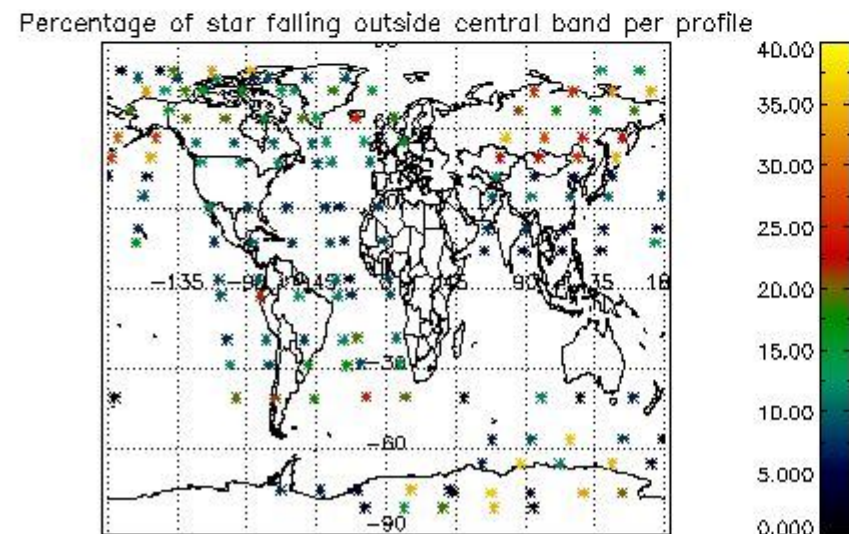

6. Statistics and plot of tangent altitude of the last measurement (DARK & BRIGHT products without errors)

6.1 Statistics on tangent altitude lost:

Statistics	DARK	BRIGHT	TWILIGHT
Mean:	16.781	18.368	NaN
St. deviation:	2.7747	6.4559	NaN
Maximum:	21.532	28.557	NaN
Minimum:	9.6145	3.5261	NaN
Number of data:	55.000	53.000	NaN

6.2 Plot for DARK limb products