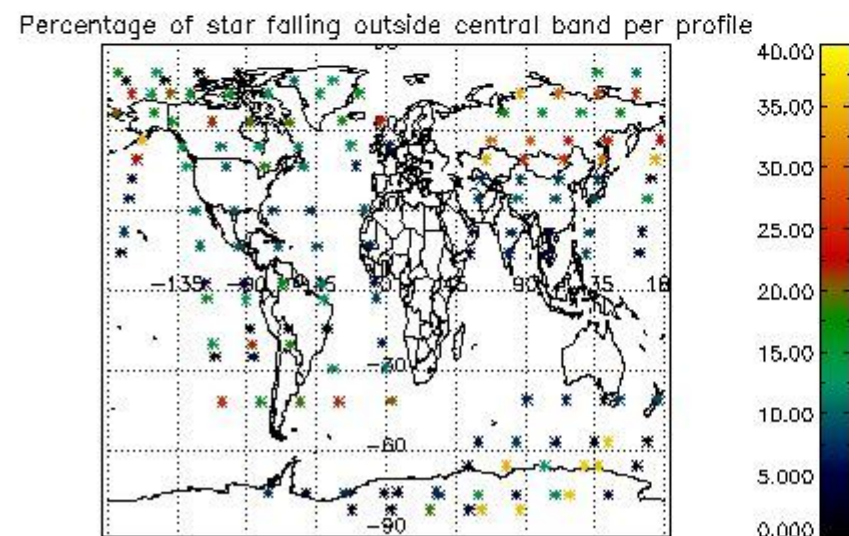

6. Statistics and plot of tangent altitude of the last measurement (DARK & BRIGHT products without errors)

6.1 Statistics on tangent altitude lost:

Statistics	DARK	BRIGHT	TWILIGHT
Mean:	20.225	18.809	NaN
St. deviation:	13.642	6.1620	NaN
Maximum:	74.071	29.800	NaN
Minimum:	9.4691	3.5334	NaN
Number of data:	47.000	59.000	NaN

6.2 Plot for DARK limb products