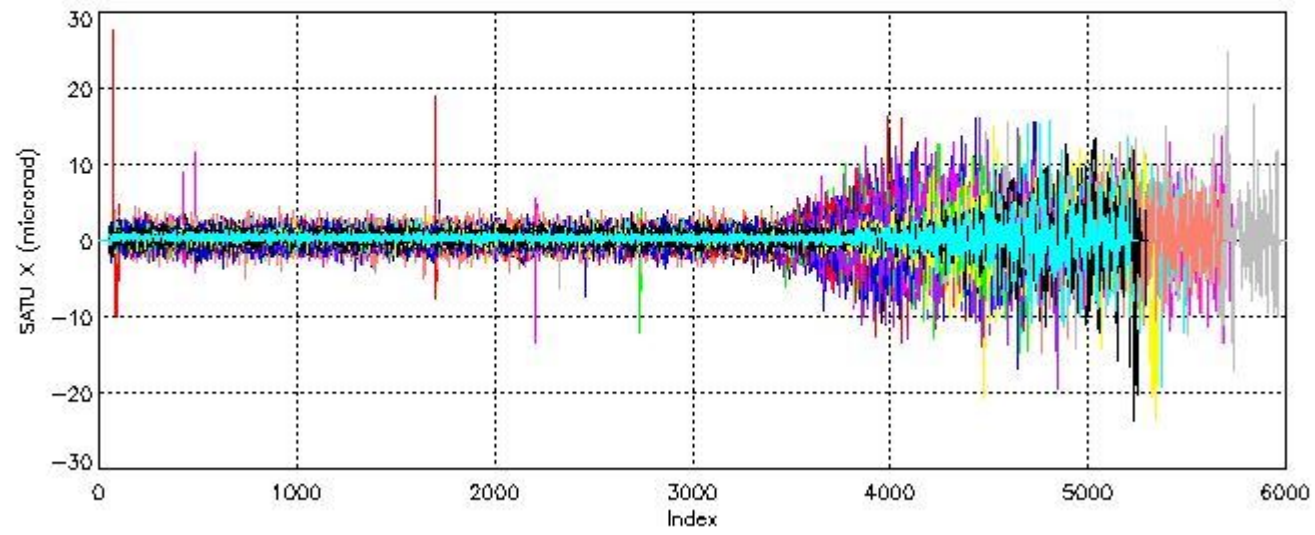

7.2 Statistics on SATU Noise Equivalent Angle (NEA) for DARK (D) and BRIGHT (B) products above 105 kms

The Star Acquisition and Tracking Unit (it is the CCD that tracks the star while it is occulted) Noise Equivalent Angle consists of the statistical angular variation of the SATU data above the atmosphere.

Statistics (in microradians) above 105 km are computed for every occultation, giving four values per occultation: one in the 'X' direction and one in the 'Y' direction for dark and bright limbs. A mean value per day in every direction and limb is calculated and monitored in order to assess instrument performance in terms of star pointing.

7.2.1 SATU NEA Statistics (table)

Statistics	SATU X (D)	SATU Y (D)	SATU X (B)	SATU Y (B)
Mean:	0.25863	-0.30033	0.13644	-0.23128
St. deviation:	0.66052	0.81209	0.87870	1.0241
Maximum:	27.600	12.400	6.5000	6.1000
Minimum:	-9.9000	-30.400	-6.2000	-6.9000