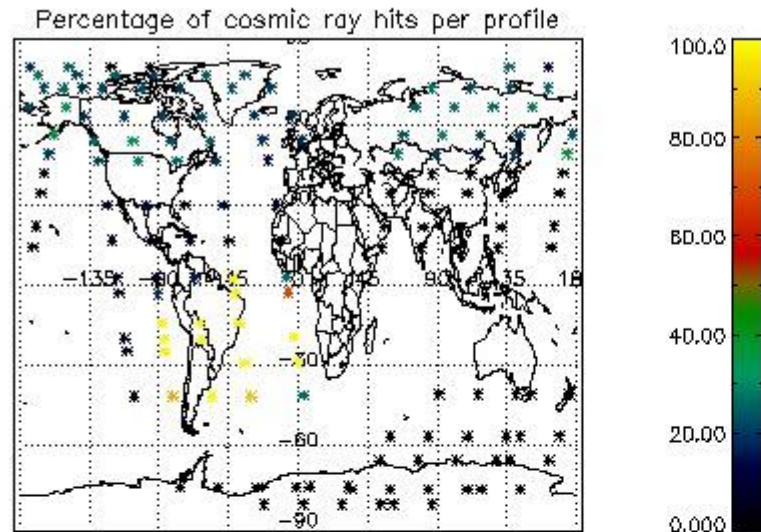

6. Statistics and plot of tangent altitude of the last measurement (DARK & BRIGHT products without errors)

6.1 Statistics on tangent altitude lost:

Statistics	DARK	BRIGHT	TWILIGHT
Mean:	20.225	18.809	NaN
St. deviation:	13.642	6.1620	NaN
Maximum:	74.071	29.800	NaN
Minimum:	9.4691	3.5334	NaN
Number of data:	47.000	59.000	NaN

6.2 Plot for DARK limb products