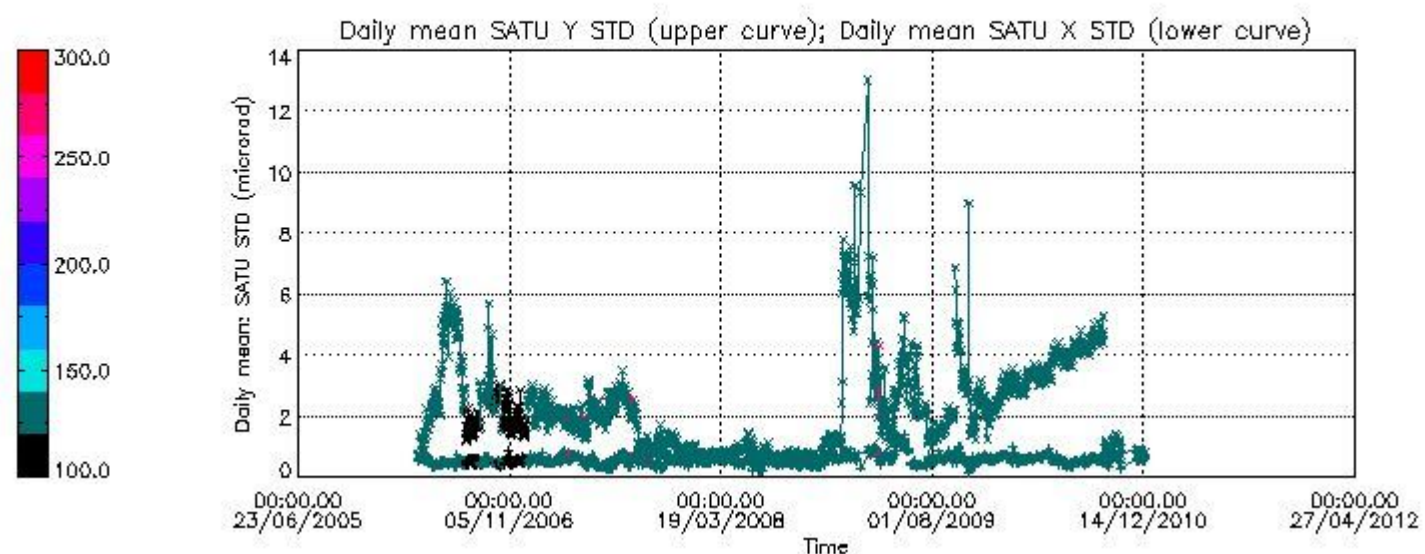

Number of data:	53700.	53700.	57500.	57500.

7.2.2 Trend of daily SATU NEA St. deviation since 1st April 2006 (dark limb)

The long term trend of the SATU 'X' and 'Y' standard deviations should be constant during the whole mission.

The colorbar represents the start tangent altitude (km) of the occultations.

Upper curve: STD of SATU Y axis
Lower curve: STD of SATU X axis

8. Auxiliary Data Files used for the production reported in section 2.4

The number reported in the third column indicates since which file (see list in section 2.4) the corresponding auxiliary file has been used. The fourth column is the date of those product files.

Type	Auxiliary Filename	Used since product	Used since product date
INST_PHYS_CHARACTERISTICS	GOM_INS_AXVIEC20091111_143220_20030716_120000_20500101_000000	1	17-DEC-2010 00:07:14
CALIBRATION_DATABASE	GOM_CAL_AXVIEC20101214_130634_20101212_000000_20500101_000000	1	17-DEC-2010 00:07:14
LEVEL-1B_PROC_CONFIG	GOM_PR1_AXVIEC20091111_145255_20020301_000000_20500101_000000	1	17-DEC-2010 00:07:14
STAR_CATALOGUE	GOM_CAT_AXVIEC20020121_161009_20020101_000000_20200101_000000	1	17-DEC-2010 00:07:14
STELLAR_SPECTRA_DATABANK	GOM_STS_AXVIEC20091111_151504_20020101_160000_20500101_000000	1	17-DEC-2010 00:07:14
ECMWF_FILE	AUX_ECF_AXNECM20101216_054117_20101216_210000_20101217_090000	1	17-DEC-2010 00:07:14
ECMWF_FILE	AUX_ECF_AXNECM20101216_174117_20101217_030000_20101217_150000	54	17-DEC-2010 03:27:42
ECMWF_FILE	AUX_ECA_AXNECM20101217_052115_20101216_210000_20101217_090000	82	17-DEC-2010 05:07:56
ECMWF_FILE	AUX_ECF_AXNECM20101217_054117_20101217_210000_20101218_090000	109	17-DEC-2010 21:04:06
OPTIONAL_ECMWF_FILE	MISSING	1	17-DEC-2010 00:07:14
ORBIT_DATA_FILE	DOR_NAV_OPNPDE20101216_225329_000057383097_00288_45992_2142.N1	1	17-DEC-2010 00:07:14
ORBIT_DATA_FILE	DOR_NAV_OPNPDE20101217_002907_000057383097_00289_45993_2143.N1	7	17-DEC-2010 00:34:21
ORBIT_DATA_FILE	DOR_NAV_OPNPDE20101217_021004_000041443097_00290_45994_2144.N1	34	17-DEC-2010 02:14:36
ORBIT_DATA_FILE	DOR_NAV_OPNPDE20101217_032427_000057383097_00291_45995_2145.N1	54	17-DEC-2010 03:27:42
ORBIT_DATA_FILE	DOR_NAV_OPNPDE20101217_050524_000057383097_00292_45996_2146.N1	82	17-DEC-2010 05:07:56
ORBIT_DATA_FILE	DOR_NAV_OPNPDE20101217_210146_000041443097_00302_46006_2147.N1	109	17-DEC-2010 21:04:06
ORBIT_DATA_FILE	DOR_NAV_OPNPDE20101217_221050_000060573097_00302_46006_2148.N1	128	17-DEC-2010 22:17:33
ORBIT_DATA_FILE	DOR_NAV_OPNPDE20101217_235706_000054193097_00303_46007_2149.N1	155	17-DEC-2010 23:57:48