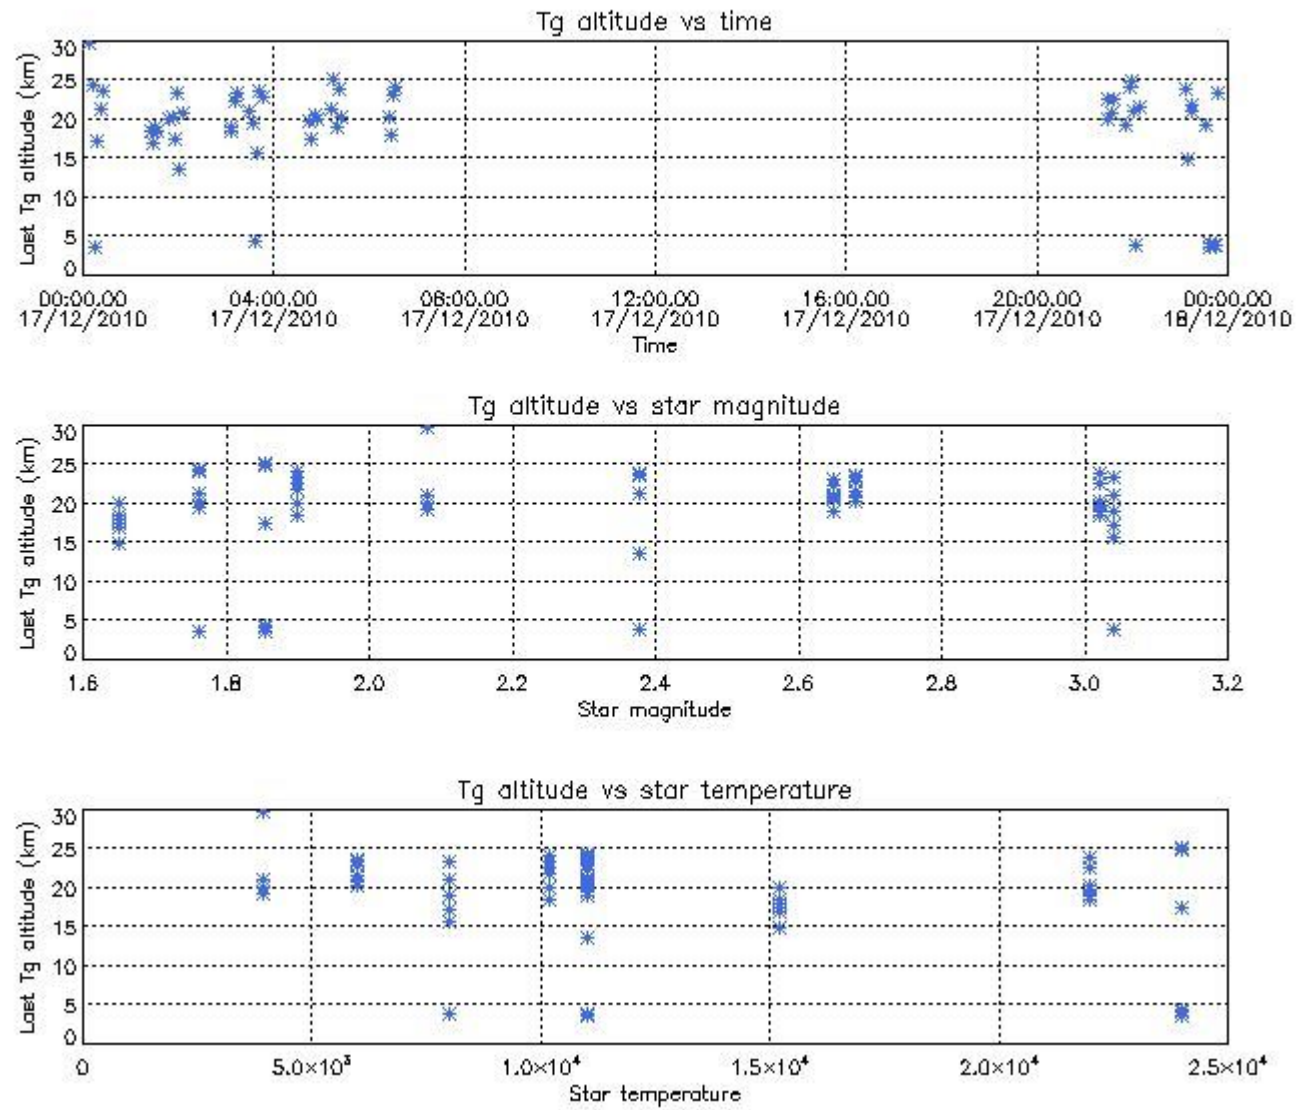

Tangent altitude at which the star is lost

7. Star Acquisition and Tracking Unit (SATU)

The Star Acquisition and Tracking Unit (SATU) analyses the position of the tracked star beam collected by the GOMOS telescope and deflected by the optical beam dispatcher. The main function of the SATU is to detect a star, provide its image position to the science data electronics and to help the pointing function to keep the star image at a fixed position. In tracking mode the SATU data is recorded with a frequency of 100 Hz.

7.1 SATU 'X' and 'Y' axis plots (dark limb)

SATU CCD 'X' and 'Y' axis plots are provided in order to detect any abnormal behaviour of the tracking system. For every occultation (color) the plot should remain stable (with some noise) until we are deep in the atmosphere where big fluctuations are registered due to the refractive effects.