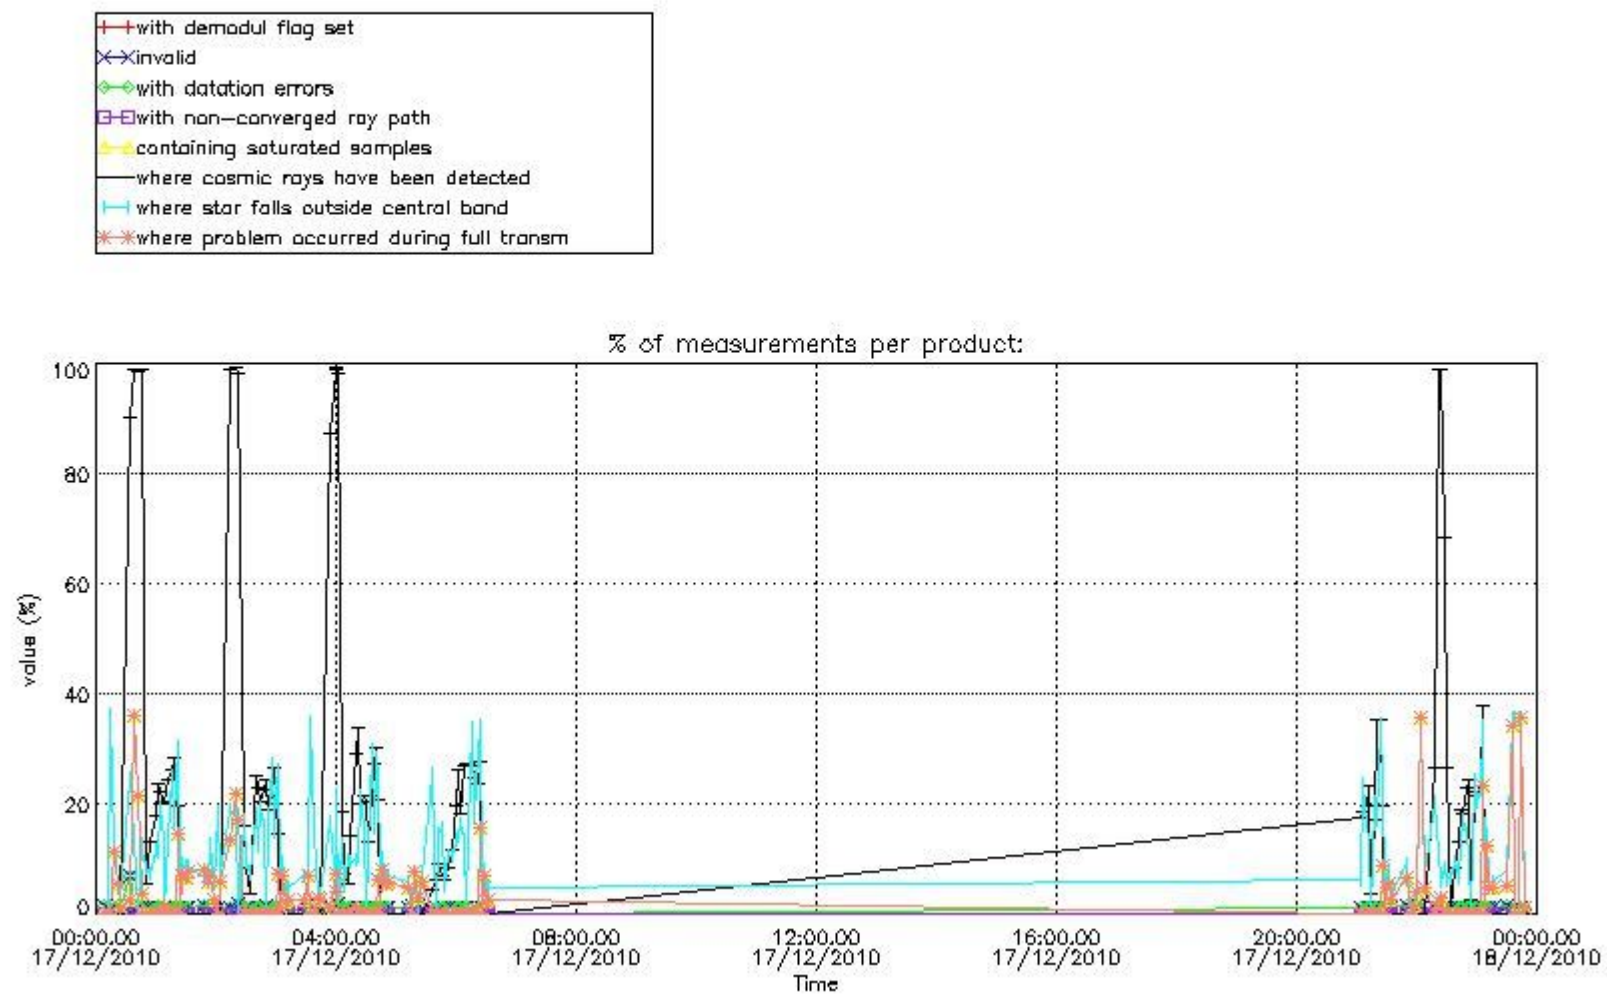

### 5.2 Plot quality information per product (time dependant)