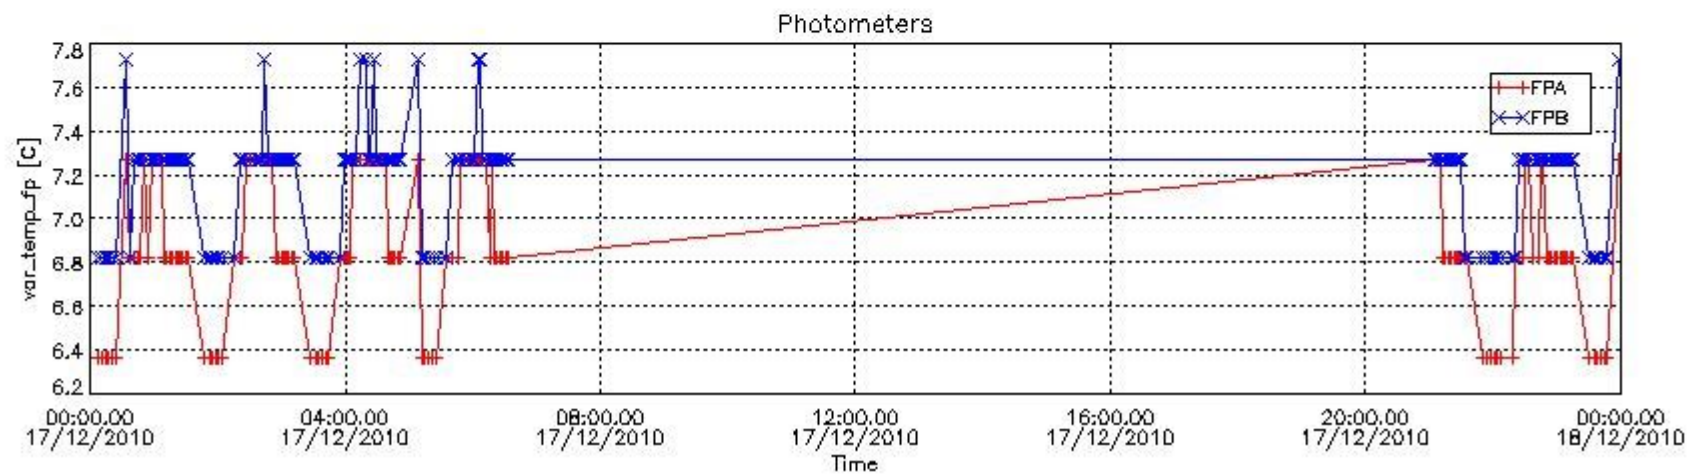

4. Overview of dark signal processing per product

The Dark Charge (DC) is a temperature-dependant signal added to the useful measurements and it is therefore subtracted from them during the processing. There are two phenomena that produce a continuous increase of the DC: the "hot pixels" (a pixel is "hot" when its DC exceeds by a significant amount its value measured on ground at the same temperature) and the "Random Telegraphic Signal" (abrupt change positive or negative of the CCD pixel signal, random in time, affecting only the DC part of the signal and not the photon generated signal).

In this section a list of products that did not use the Dark Sky Area (DSA) observation for the DC computation is given. It is also provided the mean DC plot per product for dark limb products with no error flag set.

4.1 These products did not use the DSA observation for DC computation:

Product name	DC information
GOM_TRA_1PNPDE20101217_210406_000000493097_00302_46006_7404.N1	DC map used
GOM_TRA_1PNPDE20101217_210644_000000573097_00302_46006_7405.N1	DC map used
GOM_TRA_1PNPDE20101217_210955_000000533097_00302_46006_7406.N1	DC map used
GOM_TRA_1PNPDE20101217_211140_000000543097_00302_46006_7407.N1	DC map used
GOM_TRA_1PNPDE20101217_211437_000000423097_00302_46006_7408.N1	DC map used
GOM_TRA_1PNPDE20101217_211751_000000473097_00302_46006_7409.N1	DC map used
GOM_TRA_1PNPDE20101217_212001_000000473097_00302_46006_7410.N1	DC map used
GOM_TRA_1PNPDE20101217_212304_000000653097_00302_46006_7411.N1	DC map used
GOM_TRA_1PNPDE20101217_212507_000000463097_00302_46006_7412.N1	DC map used
GOM_TRA_1PNPDE20101217_212711_000000423097_00302_46006_7413.N1	DC map used
GOM_TRA_1PNPDE20101217_212915_000000423097_00302_46006_7414.N1	DC map used
GOM_TRA_1PNPDE20101217_213244_000000453097_00302_46006_7415.N1	DC map used
GOM_TRA_1PNPDE20101217_213455_000000423097_00302_46006_7416.N1	DC map used
GOM_TRA_1PNPDE20101217_215017_000000383097_00302_46006_7417.N1	DC map used