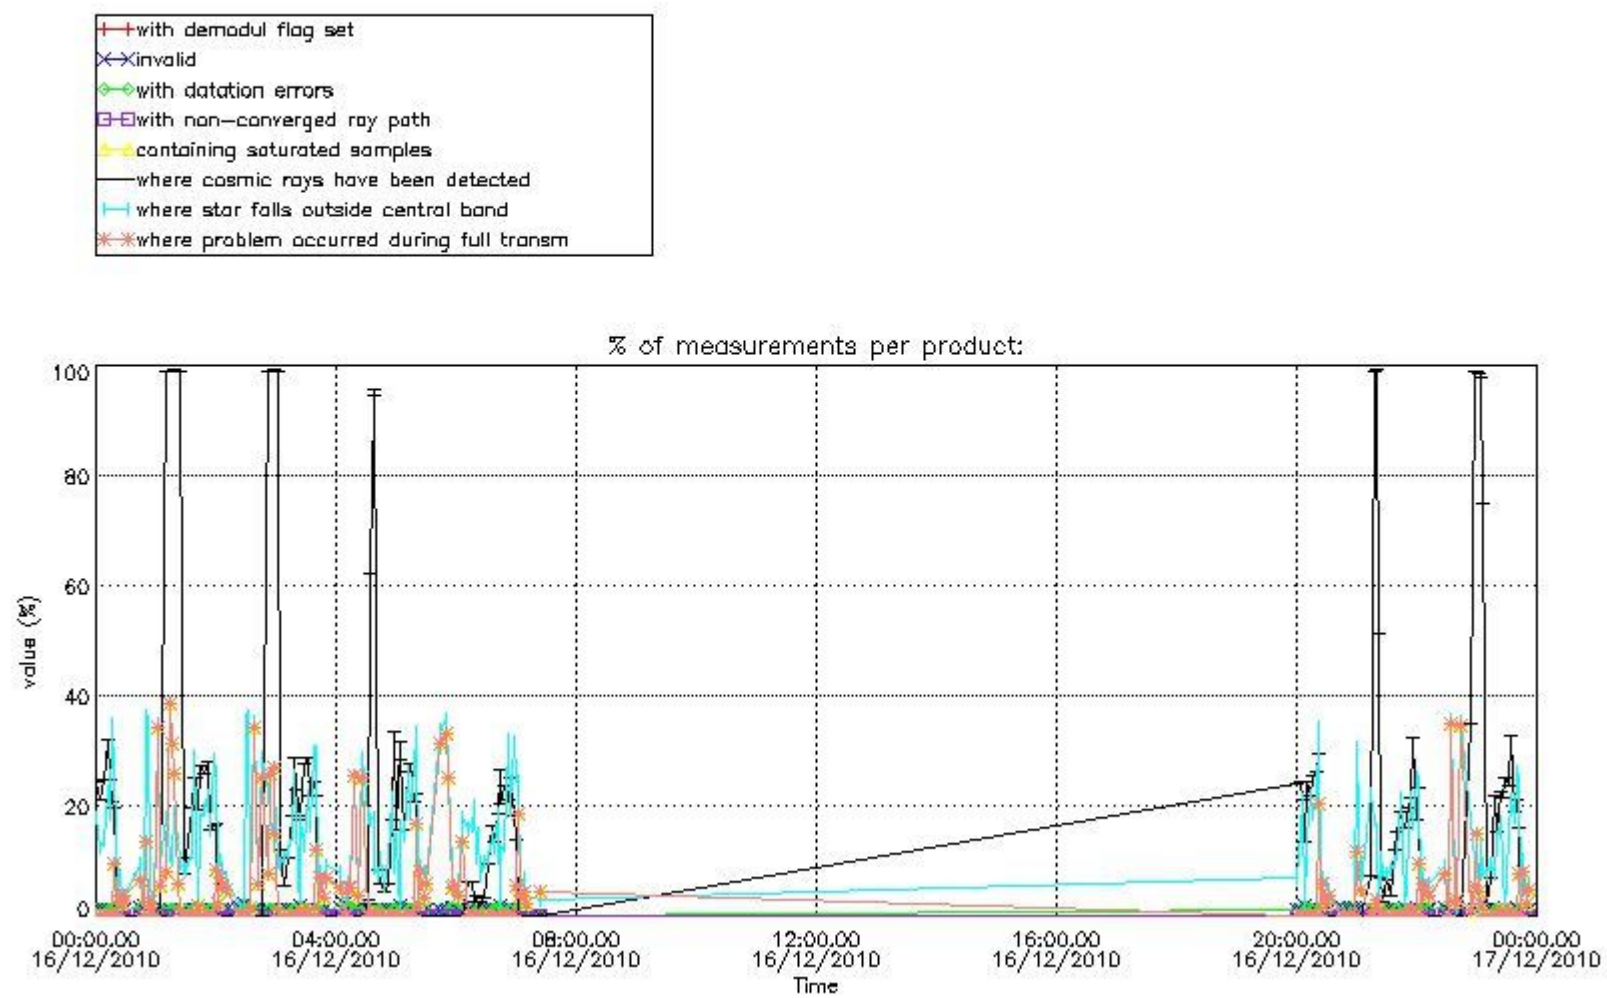

At least one measurement with demodulation flag set:	61.5000 %
Reference spectrum computed from DB:	0.00000 %
Reference spectrum with small number of measurements:	0.00000 %
SATU data not used:	0.00000 %

5.2 Plot quality information per product (time dependant)

5.3 Plot quality information per product (world map)