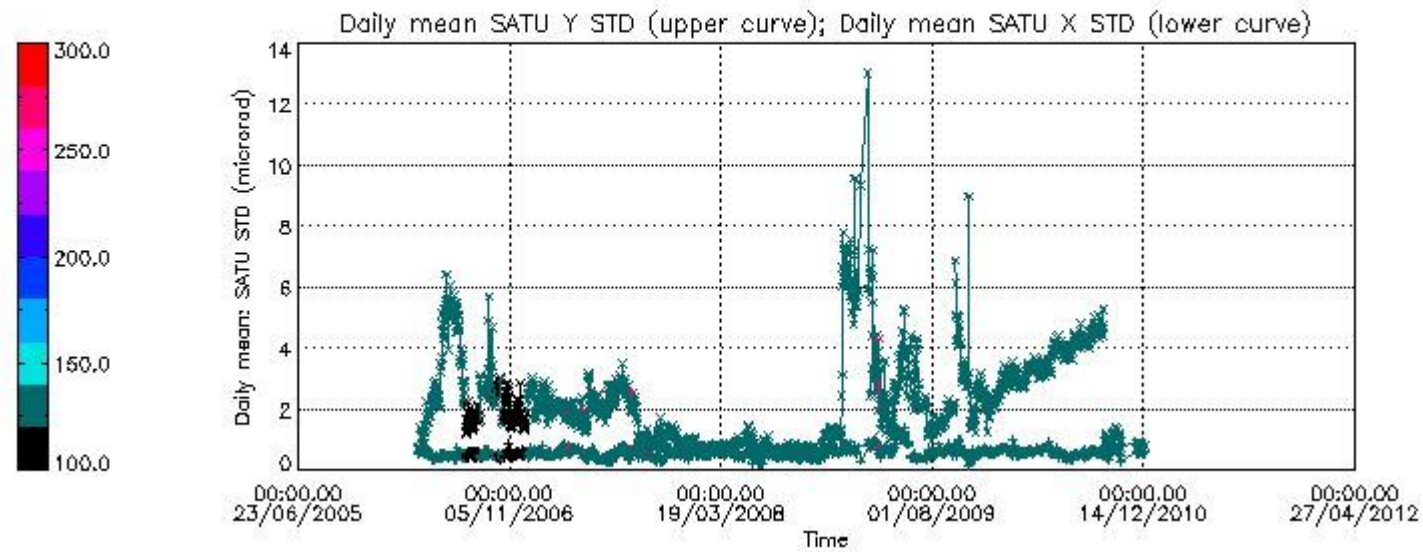

Number of data:	75800.	75800.	72450.	72450.

7.2.2 Trend of daily SATU NEA St. deviation since 1st April 2006 (dark limb)

The long term trend of the SATU 'X' and 'Y' standard deviations should be constant during the whole mission.

The colorbar represents the start tangent altitude (km) of the occultations.

Upper curve: STD of SATU Y axis

Lower curve: STD of SATU X axis

8. Auxiliary Data Files used for the production reported in section 2.4

The number reported in the third column indicates since which file (see list in section 2.4) the corresponding auxiliary file has been used. The fourth column is the date of those product files.

Type	Auxiliary Filename	Used since product	Used since product date
INST_PHYS_CHARACTERISTICS	GOM_INS_AXVIEC20091111_143220_20030716_120000_20500101_000000	1	16-DEC-2010 00:00:10
CALIBRATION_DATABASE	GOM_CAL_AXVIEC20101214_130634_20101212_000000_20500101_000000	1	16-DEC-2010 00:00:10
LEVEL-1B_PROC_CONFIG	GOM_PR1_AXVIEC20091111_145255_20020301_000000_20500101_000000	1	16-DEC-2010 00:00:10
STAR_CATALOGUE	GOM_CAT_AXVIEC20020121_161009_20020101_000000_20200101_000000	1	16-DEC-2010 00:00:10
STELLAR_SPECTRA_DATABANK	GOM_STS_AXVIEC20091111_151504_20020101_160000_20500101_000000	1	16-DEC-2010 00:00:10
ECMWF_FILE	AUX_ECF_AXNECM20101215_054117_20101215_210000_20101216_090000	1	16-DEC-2010 00:00:10
ECMWF_FILE	AUX_ECF_AXNECM20101215_174118_20101216_030000_20101216_150000	72	16-DEC-2010 04:04:27
ECMWF_FILE	AUX_ECA_AXNECM20101216_052117_20101215_210000_20101216_090000	102	16-DEC-2010 05:44:41
ECMWF_FILE	AUX_ECF_AXNECM20101216_054116_20101216_150000_20101217_030000	132	16-DEC-2010 19:58:17
ECMWF_FILE	AUX_ECF_AXNECM20101216_054117_20101216_210000_20101217_090000	152	16-DEC-2010 21:13:51
OPTIONAL_ECMWF_FILE	MISSING	1	16-DEC-2010 00:00:10
ORBIT_DATA_FILE	DOR_NAV_OPNPDE20101215_232529_000057383097_00274_45978_2136.N1	1	16-DEC-2010 00:00:10
ORBIT_DATA_FILE	DOR_NAV_OPNPDE20101216_010626_000098823097_00275_45979_2137.N1	20	16-DEC-2010 01:10:54
ORBIT_DATA_FILE	DOR_NAV_OPNPDE20101216_035628_000060573097_00277_45981_2138.N1	72	16-DEC-2010 04:04:27
ORBIT_DATA_FILE	DOR_NAV_OPNPDE20101216_054243_000057383097_00278_45982_2139.N1	102	16-DEC-2010 05:44:41
ORBIT_DATA_FILE	DOR_NAV_OPNPDE20101216_195809_000038253097_00287_45991_2140.N1	132	16-DEC-2010 19:58:17
ORBIT_DATA_FILE	DOR_NAV_OPNPDE20101216_210713_000060573097_00287_45991_2141.N1	152	16-DEC-2010 21:13:51
ORBIT_DATA_FILE	DOR_NAV_OPNPDE20101216_225329_000057383097_00288_45992_2142.N1	181	16-DEC-2010 22:57:36