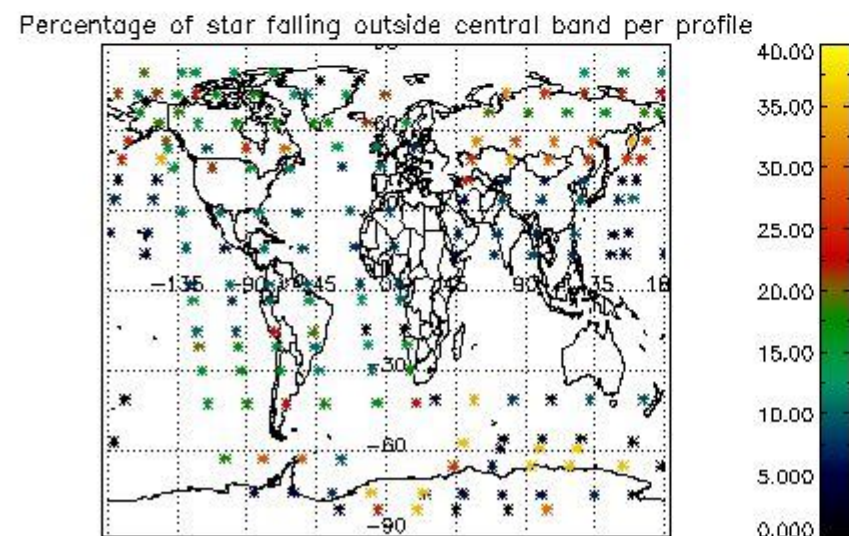

6. Statistics and plot of tangent altitude of the last measurement (DARK & BRIGHT products without errors)

6.1 Statistics on tangent altitude lost:

Statistics	DARK	BRIGHT	TWILIGHT
Mean:	20.392	17.916	NaN
St. deviation:	14.816	7.0579	NaN
Maximum:	75.801	27.465	NaN
Minimum:	6.4610	3.5222	NaN
Number of data:	67.000	73.000	NaN

6.2 Plot for DARK limb products