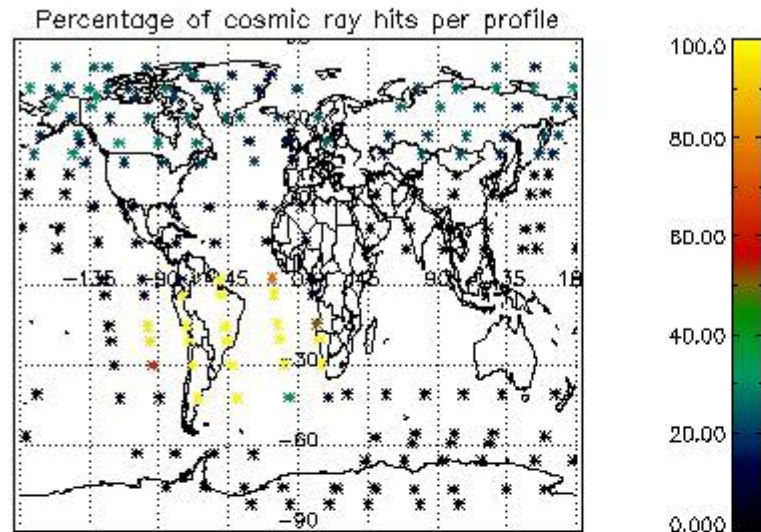

6. Statistics and plot of tangent altitude of the last measurement (DARK & BRIGHT products without errors)

6.1 Statistics on tangent altitude lost:

Statistics	DARK	BRIGHT	TWILIGHT
Mean:	20.392	17.916	NaN
St. deviation:	14.816	7.0579	NaN
Maximum:	75.801	27.465	NaN
Minimum:	6.4610	3.5222	NaN
Number of data:	67.000	73.000	NaN

6.2 Plot for DARK limb products