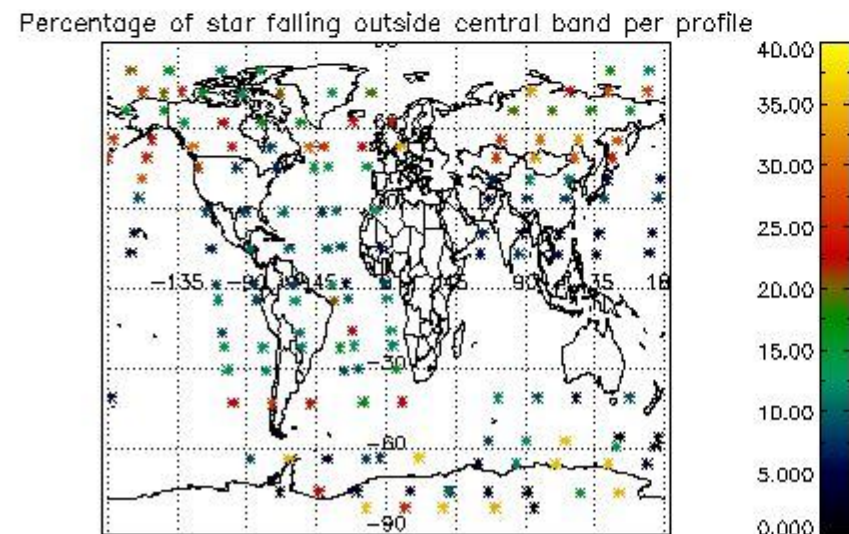

6. Statistics and plot of tangent altitude of the last measurement (DARK & BRIGHT products without errors)

6.1 Statistics on tangent altitude lost:

Statistics	DARK	BRIGHT	TWILIGHT
Mean:	15.728	17.724	15.895
St. deviation:	4.1592	6.8293	1.3185
Maximum:	21.651	26.825	17.343
Minimum:	4.0456	3.3950	14.763
Number of data:	55.000	60.000	3.0000

6.2 Plot for DARK limb products