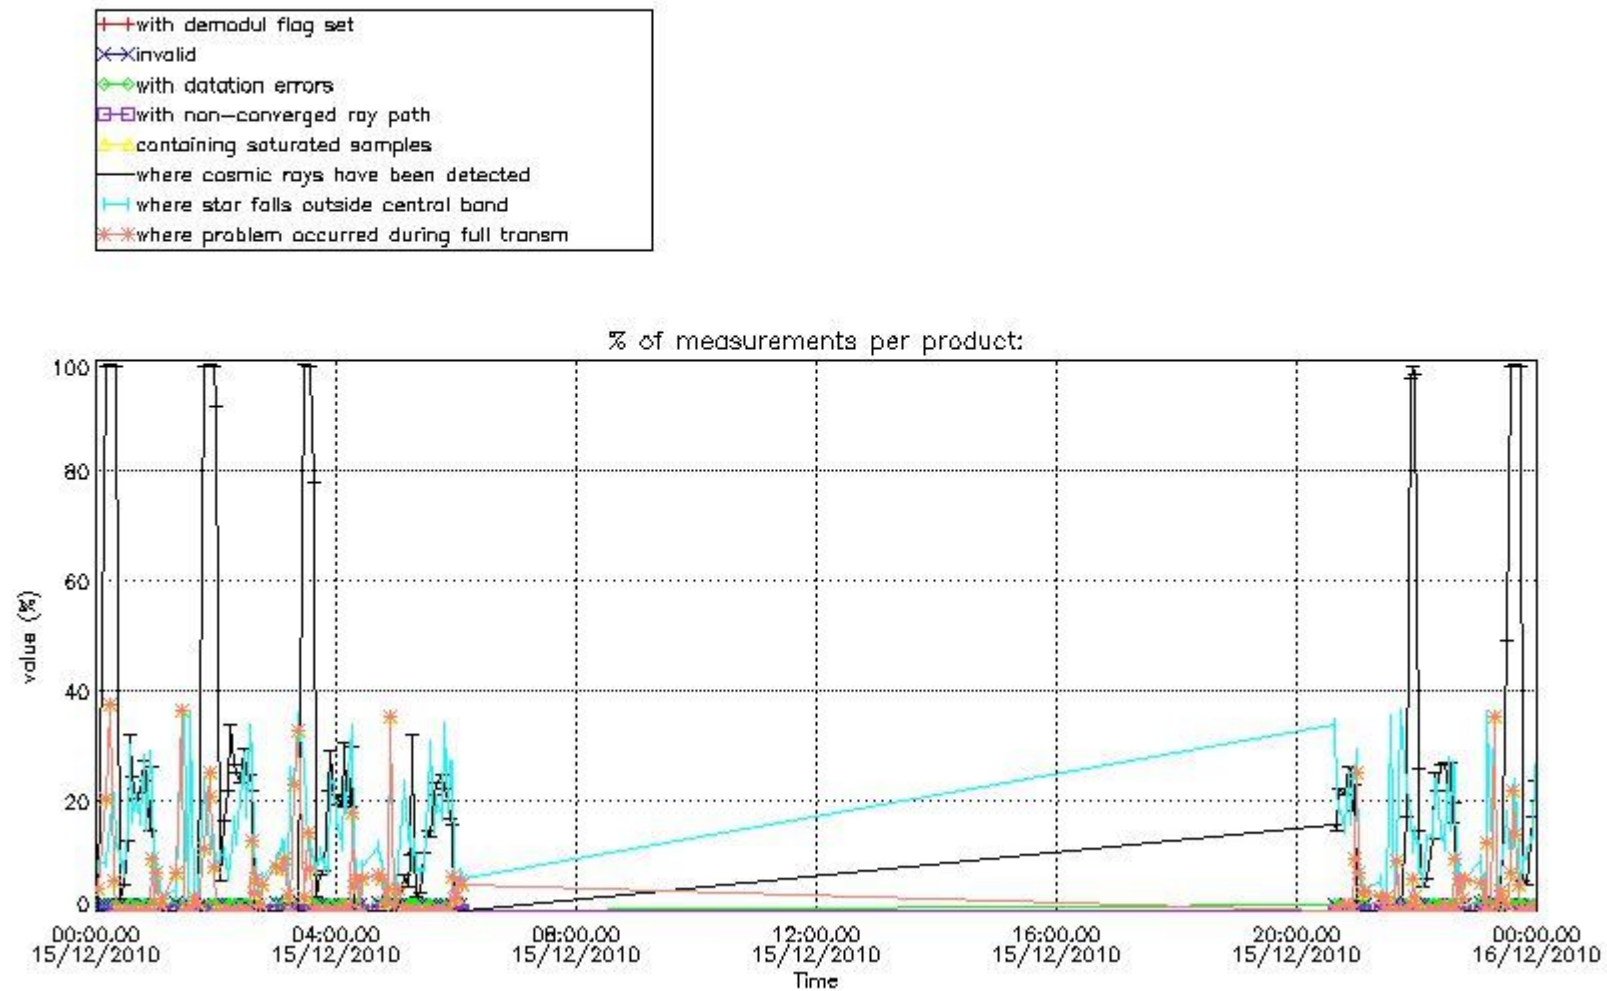

5. Demodulation flag and quality information monitoring

In this section it is presented the modulation information extracted from the pcd (product confidence data) at measurement level and information extracted from the Quality Summary dataset. Only products without errors (error flag in the MPH set to "0") are used.

5.1 Percentage of products during reporting period with:

At least one measurement with demodulation flag set:	61.4907 %
Reference spectrum computed from DB:	0.00000 %
Reference spectrum with small number of measurements:	0.00000 %
SATU data not used:	0.00000 %

5.2 Plot quality information per product (time dependant)

5.3 Plot quality information per product (world map)