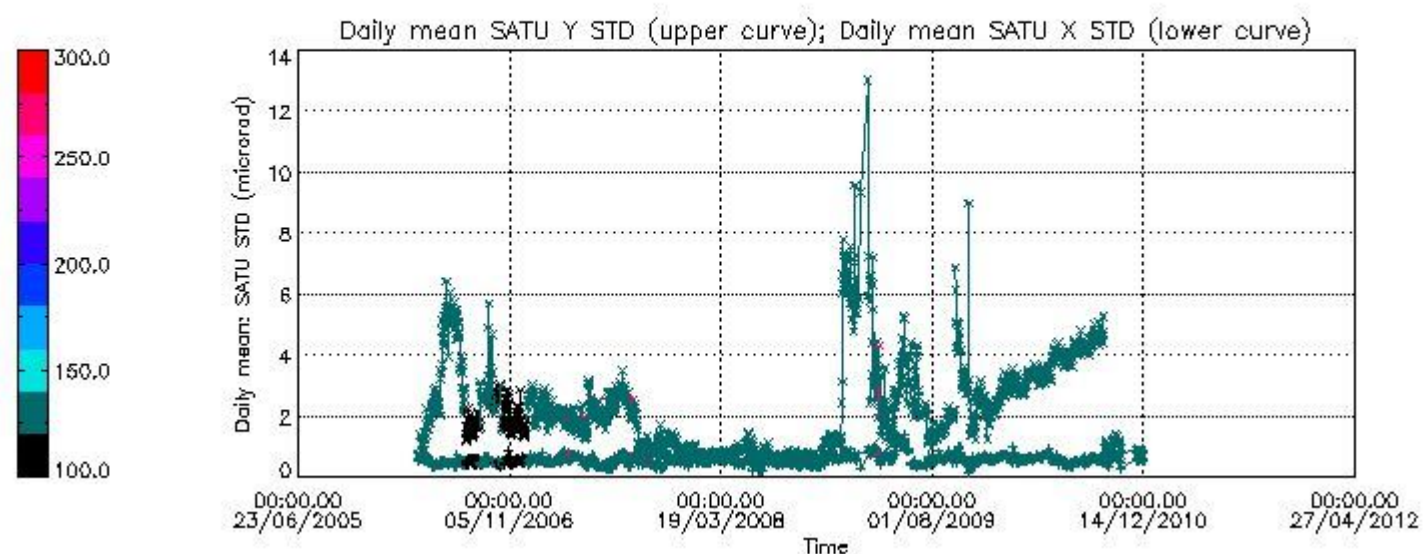

Number of data:	59750.	59750.	60500.	60500.

7.2.2 Trend of daily SATU NEA St. deviation since 1st April 2006 (dark limb)

The long term trend of the SATU 'X' and 'Y' standard deviations should be constant during the whole mission.

The colorbar represents the start tangent altitude (km) of the occultations.

Upper curve: STD of SATU Y axis
Lower curve: STD of SATU X axis

8. Auxiliary Data Files used for the production reported in section 2.4

The number reported in the third column indicates since which file (see list in section 2.4) the corresponding auxiliary file has been used. The fourth column is the date of those product files.

Type	Auxiliary Filename	Used since product	Used since product date
INST_PHYS_CHARACTERISTICS	GOM_INS_AXVIEC20091111_143220_20030716_120000_20500101_000000	1	15-DEC-2010 00:01:16
CALIBRATION_DATABASE	GOM_CAL_AXVIEC20101214_130634_20101212_000000_20500101_000000	1	15-DEC-2010 00:01:16
LEVEL-1B_PROC_CONFIG	GOM_PR1_AXVIEC20091111_145255_20020301_000000_20500101_000000	1	15-DEC-2010 00:01:16
STAR_CATALOGUE	GOM_CAT_AXVIEC20020121_161009_20020101_000000_20200101_000000	1	15-DEC-2010 00:01:16
STELLAR_SPECTRA_DATABANK	GOM_STS_AXVIEC20091111_151504_20020101_160000_20500101_000000	1	15-DEC-2010 00:01:16
ECMWF_FILE	AUX_ECF_AXNECM20101214_054115_20101214_210000_20101215_090000	1	15-DEC-2010 00:01:16
ECMWF_FILE	AUX_ECF_AXNECM20101214_174115_20101215_030000_20101215_150000	49	15-DEC-2010 03:00:56
ECMWF_FILE	AUX_ECF_AXNECM20101215_054116_20101215_150000_20101216_030000	104	15-DEC-2010 20:37:00
ECMWF_FILE	AUX_ECF_AXNECM20101215_054117_20101215_210000_20101216_090000	124	15-DEC-2010 21:50:25
OPTIONAL_ECMWF_FILE	MISSING	1	15-DEC-2010 00:01:16
ORBIT_DATA_FILE	DOR_NAV_OPNPDE20101214_222152_000060573097_00259_45963_2129.N1	1	15-DEC-2010 00:01:16
ORBIT_DATA_FILE	DOR_NAV_OPNPDE20101215_000249_000057383097_00260_45964_2130.N1	2	15-DEC-2010 00:07:13
ORBIT_DATA_FILE	DOR_NAV_OPNPDE20101215_014346_000041443097_00261_45965_2131.N1	29	15-DEC-2010 01:47:28
ORBIT_DATA_FILE	DOR_NAV_OPNPDE20101215_025809_000057383097_00262_45966_2132.N1	49	15-DEC-2010 03:00:56
ORBIT_DATA_FILE	DOR_NAV_OPNPDE20101215_043906_000057383097_00263_45967_2133.N1	76	15-DEC-2010 04:41:11
ORBIT_DATA_FILE	AUX_FPO_AXVPDS20101214_102113_20101213_195518_20101223_202857	104	15-DEC-2010 20:37:00
ORBIT_DATA_FILE	DOR_NAV_OPNPDE20101215_214951_000054193097_00273_45977_2135.N1	124	15-DEC-2010 21:50:25
ORBIT_DATA_FILE	DOR_NAV_OPNPDE20101215_232529_000057383097_00274_45978_2136.N1	153	15-DEC-2010 23:30:39