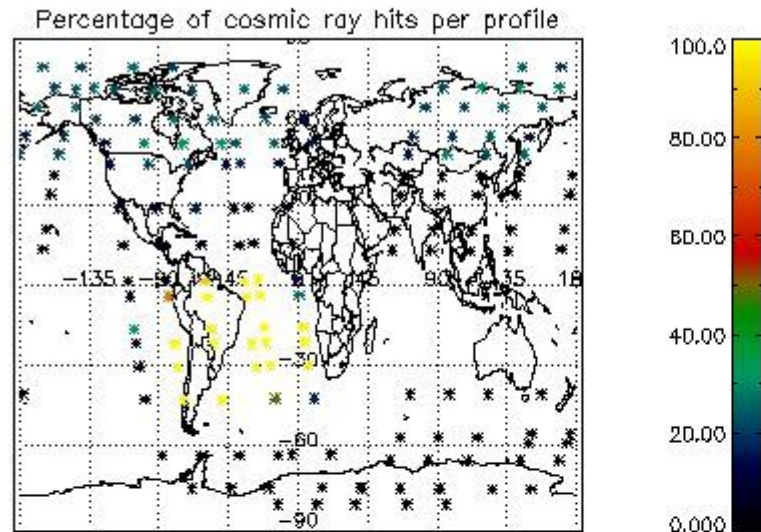

6. Statistics and plot of tangent altitude of the last measurement (DARK & BRIGHT products without errors)

6.1 Statistics on tangent altitude lost:

Statistics	DARK	BRIGHT	TWILIGHT
Mean:	15.728	17.724	15.895
St. deviation:	4.1592	6.8293	1.3185
Maximum:	21.651	26.825	17.343
Minimum:	4.0456	3.3950	14.763
Number of data:	55.000	60.000	3.0000

6.2 Plot for DARK limb products