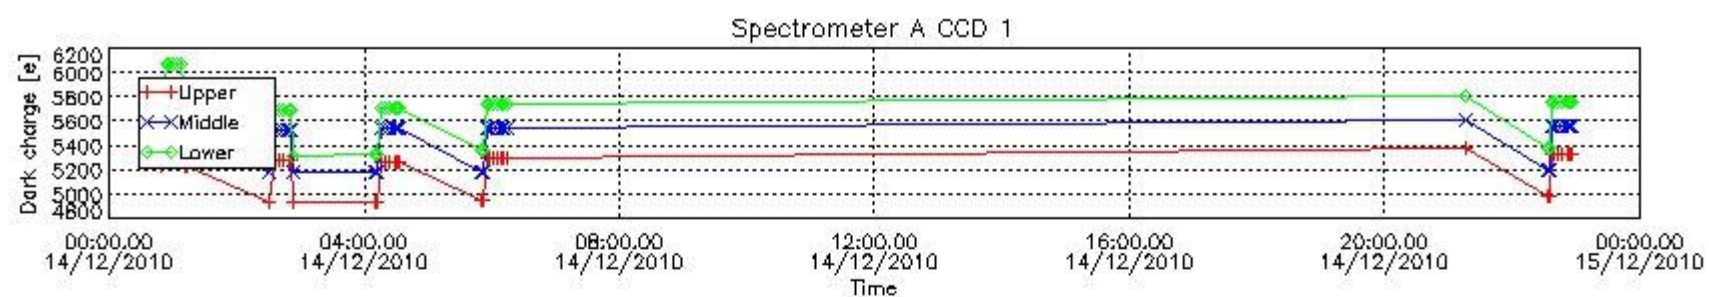

GOM_TRA_1PNPDE20101214_221044_000000363097_00259_45963_6705.N1	DC map used
GOM_TRA_1PNPDE20101214_221355_000000373097_00259_45963_6706.N1	DC map used
GOM_TRA_1PNPDE20101214_221711_000000403097_00259_45963_6707.N1	DC map used
GOM_TRA_1PNPDE20101214_222102_000000633097_00259_45963_6708.N1	DC map used
GOM_TRA_1PNPDE20101214_222659_000000143097_00259_45963_6709.N1	DC map used

4.2 Plot of mean dark charges per product: only products in DARK limb conditions without errors are used