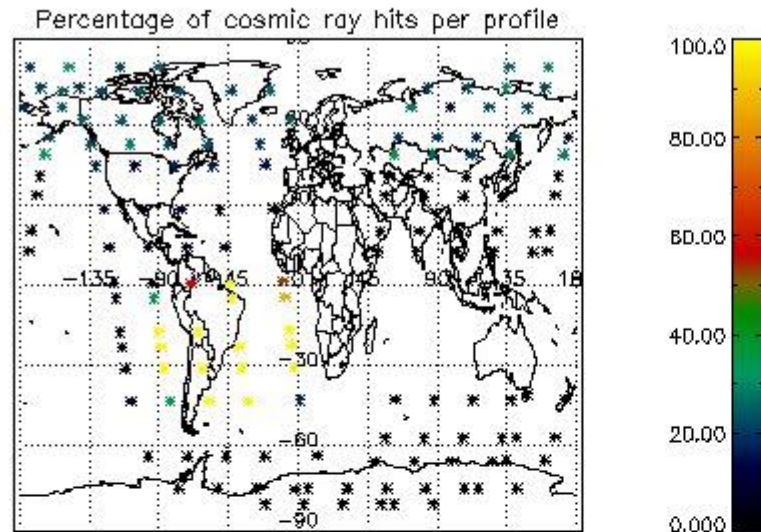

6. Statistics and plot of tangent altitude of the last measurement (DARK & BRIGHT products without errors)

6.1 Statistics on tangent altitude lost:

Statistics	DARK	BRIGHT	TWILIGHT
Mean:	15.535	18.718	15.366
St. deviation:	5.2726	6.5813	2.1541
Maximum:	21.045	28.060	17.911
Minimum:	3.4062	3.1518	12.348
Number of data:	43.000	67.000	5.0000

6.2 Plot for DARK limb products