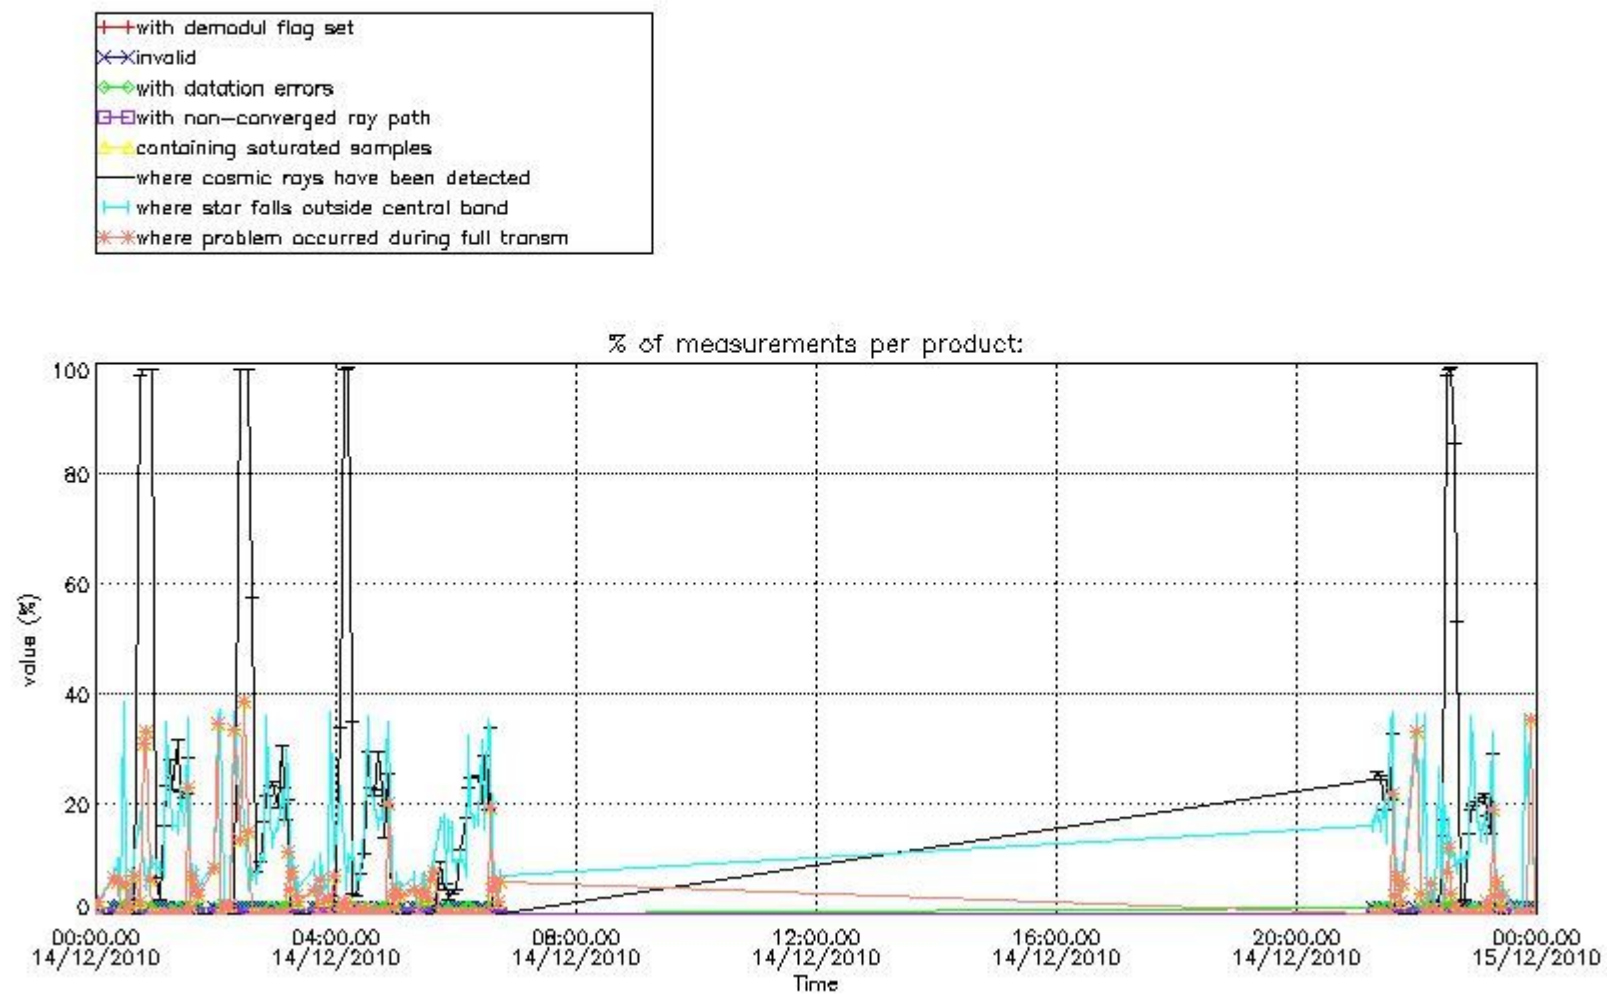

In this section it is presented the modulation information extracted from the pcd (product confidence data) at measurement level and information extracted from the Quality Summary dataset. Only products without errors (error flag in the MPH set to "0") are used.

5.1 Percentage of products during reporting period with:

At least one measurement with demodulation flag set:	56.0510 %
Reference spectrum computed from DB:	0.00000 %
Reference spectrum with small number of measurements:	0.00000 %
SATU data not used:	0.00000 %

5.2 Plot quality information per product (time dependant)

5.3 Plot quality information per product (world map)