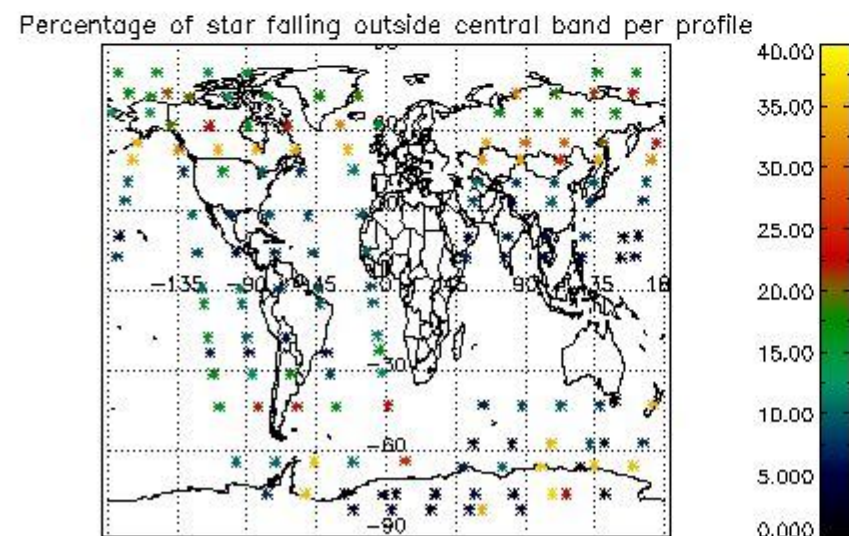

5.2 Plot quality information per product (time dependant)

5.3 Plot quality information per product (world map)

6. Statistics and plot of tangent altitude of the last measurement (DARK & BRIGHT products without errors)