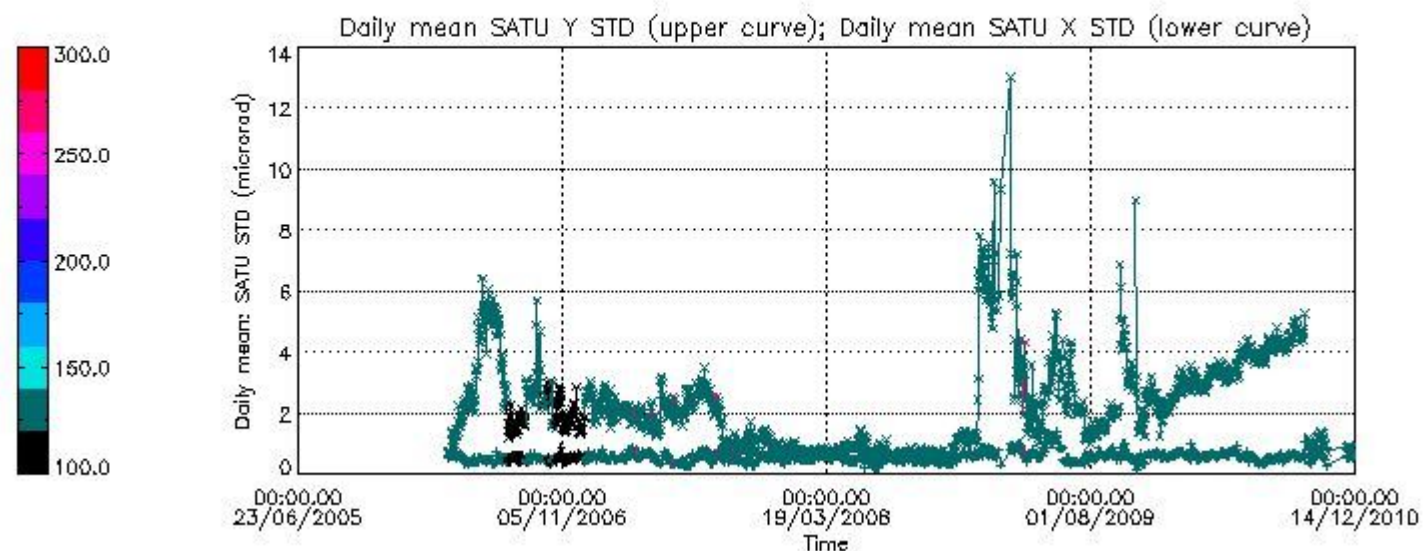

Number of data:	47550.	47550.	67600.	67600.

7.2.2 Trend of daily SATU NEA St. deviation since 1st April 2006 (dark limb)

The long term trend of the SATU 'X' and 'Y' standard deviations should be constant during the whole mission.

The colorbar represents the start tangent altitude (km) of the occultations.

Upper curve: STD of SATU Y axis

Lower curve: STD of SATU X axis

8. Auxiliary Data Files used for the production reported in section 2.4

The number reported in the third column indicates since which file (see list in section 2.4) the corresponding auxiliary file has been used. The fourth column is the date of those product files.

Type	Auxiliary Filename	Used since product	Used since product date
INST_PHYS_CHARACTERISTICS	GOM_INS_AXVIEC20091111_143220_20030716_120000_20500101_000000	1	14-DEC-2010 00:00:13
CALIBRATION_DATABASE	GOM_CAL_AXVIEC20101201_093519_20101129_000000_20500101_000000	1	14-DEC-2010 00:00:13
CALIBRATION_DATABASE	GOM_CAL_AXVIEC20101214_130634_20101212_000000_20500101_000000	112	14-DEC-2010 21:16:17
LEVEL-1B_PROC_CONFIG	GOM_PR1_AXVIEC20091111_145255_20020301_000000_20500101_000000	1	14-DEC-2010 00:00:13
STAR_CATALOGUE	GOM_CAT_AXVIEC20020121_161009_20020101_000000_20200101_000000	1	14-DEC-2010 00:00:13
STELLAR_SPECTRA_DATABANK	GOM_STS_AXVIEC20091111_151504_20020101_160000_20500101_000000	1	14-DEC-2010 00:00:13
ECMWF_FILE	AUX_ECF_AXNECM20101213_054114_20101213_210000_20101214_090000	1	14-DEC-2010 00:00:13
ECMWF_FILE	AUX_ECF_AXNECM20101213_174115_20101214_030000_20101214_150000	56	14-DEC-2010 03:38:17
ECMWF_FILE	AUX_ECA_AXNECM20101214_052114_20101213_210000_20101214_090000	84	14-DEC-2010 05:18:30
ECMWF_FILE	AUX_ECF_AXNECM20101214_054115_20101214_210000_20101215_090000	112	14-DEC-2010 21:16:17
OPTIONAL_ECMWF_FILE	MISSING	1	14-DEC-2010 00:00:13
ORBIT_DATA_FILE	DOR_NAV_OPNPDE20101213_230430_000057383097_00245_45949_2123.N1	1	14-DEC-2010 00:00:13
ORBIT_DATA_FILE	AUX_FPO_AXVPDS20101213_102115_20101212_185148_20101222_210541	11	14-DEC-2010 00:47:16
ORBIT_DATA_FILE	DOR_NAV_OPNPDE20101214_021546_000044633097_00247_45951_2125.N1	37	14-DEC-2010 02:24:02
ORBIT_DATA_FILE	DOR_NAV_OPNPDE20101214_033528_000057383097_00248_45952_2126.N1	56	14-DEC-2010 03:38:17
ORBIT_DATA_FILE	DOR_NAV_OPNPDE20101214_051625_000054193097_00249_45953_2127.N1	84	14-DEC-2010 05:18:30
ORBIT_DATA_FILE	DOR_NAV_OPNPDE20101214_211248_000038253097_00259_45963_2128.N1	112	14-DEC-2010 21:16:17
ORBIT_DATA_FILE	DOR_NAV_OPNPDE20101214_222152_000060573097_00259_45963_2129.N1	131	14-DEC-2010 22:26:59