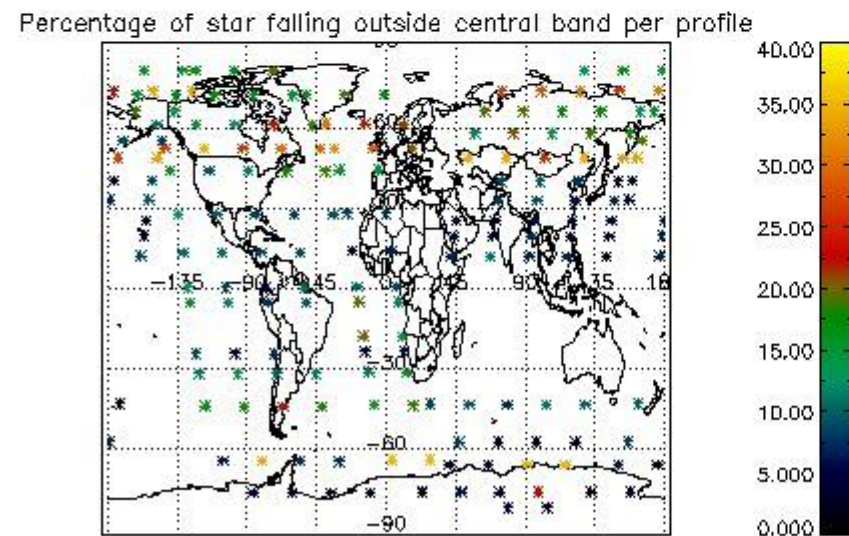

6. Statistics and plot of tangent altitude of the last measurement (DARK & BRIGHT products without errors)

6.1 Statistics on tangent altitude lost:

Statistics	DARK	BRIGHT	TWILIGHT
Mean:	15.252	20.122	15.616
St. deviation:	4.8697	4.8734	1.5609
Maximum:	22.515	26.295	16.829
Minimum:	3.6068	3.9534	12.612
Number of data:	55.000	74.000	6.0000

6.2 Plot for DARK limb products