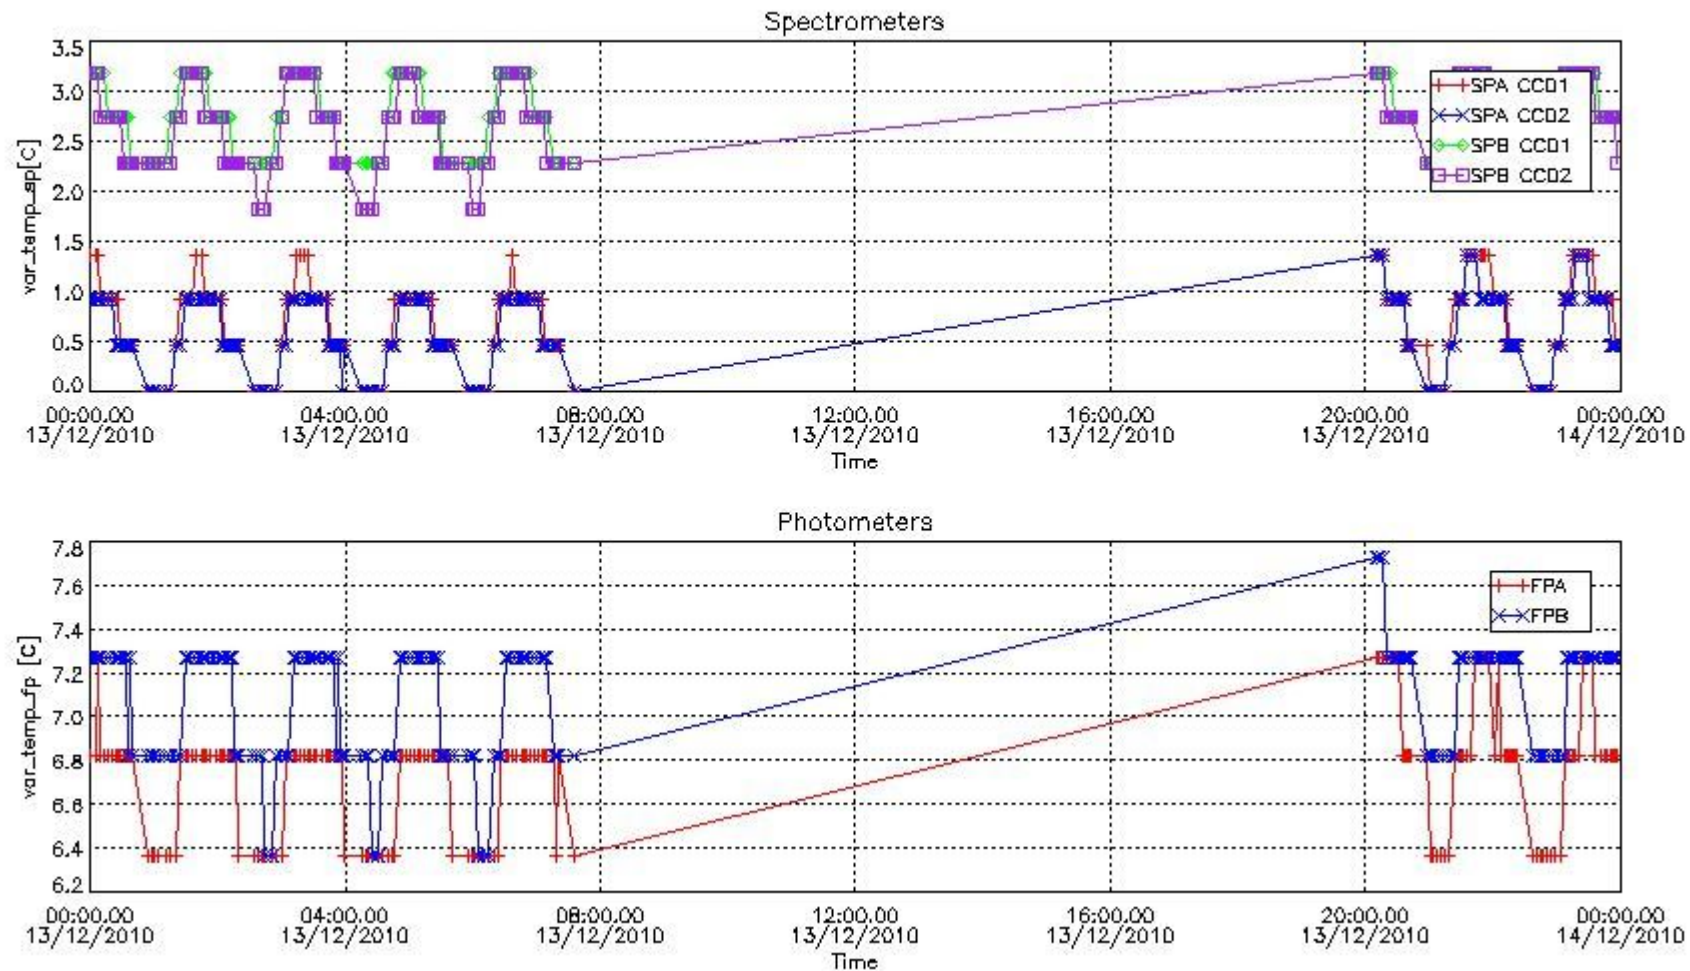

188	GOM_TRA_1PNPDE20101213_235429_000000443097_00246_45950_6525.N1	13-DEC-2010 23:54:29	Bright	43.500	176	23Zet Tau	3.0200	22000.	87	45950	No
189	GOM_TRA_1PNPDE20101213_235631_000000443097_00246_45950_6526.N1	13-DEC-2010 23:56:31	Bright	43.000	28	12Bet Tau	1.6500	15200.	86	45950	No

3. Plot of GOMOS spectrometers and photometers temperatures from level 1b data

4. Overview of dark signal processing per product

The Dark Charge (DC) is a temperature-dependant signal added to the useful measurements and it is therefore subtracted from them during the processing. There are two phenomena that produce a continuous increase of the DC: the "hot pixels" (a pixel is "hot" when its DC exceeds by a significant amount its value measured on ground at the same temperature) and the "Random Telegraphic Signal" (abrupt change positive or negative of the CCD pixel signal, random in time, affecting only the DC part of the signal and not the photon generated signal).

In this section a list of products that did not use the Dark Sky Area (DSA) observation for the DC computation is given. It is also provided the mean DC plot per product for dark limb products with no error flag set.

4.1 These products did not use the DSA observation for DC computation:

Product name	DC information
GOM_TRA_1PNPDE20101213_201001_000000463097_00244_45948_6472.N1	DC map used
GOM_TRA_1PNPDE20101213_201238_000000573097_00244_45948_6473.N1	DC map used
GOM_TRA_1PNPDE20101213_201557_000000563097_00244_45948_6474.N1	DC map used
GOM_TRA_1PNPDE20101213_202039_000000573097_00244_45948_6475.N1	DC map used
GOM_TRA_1PNPDE20101213_202415_000000573097_00244_45948_6476.N1	DC map used
GOM_TRA_1PNPDE20101213_202634_000000493097_00244_45948_6477.N1	DC map used
GOM_TRA_1PNPDE20101213_202950_000000503097_00244_45948_6478.N1	DC map used
GOM_TRA_1PNPDE20101213_203138_000000553097_00244_45948_6479.N1	DC map used