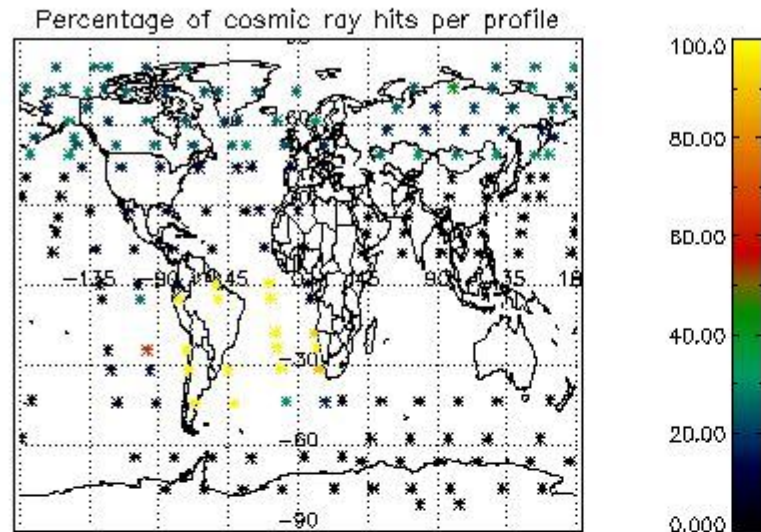

6. Statistics and plot of tangent altitude of the last measurement (DARK & BRIGHT products without errors)

6.1 Statistics on tangent altitude lost:

Statistics	DARK	BRIGHT	TWILIGHT
Mean:	15.252	20.122	15.616
St. deviation:	4.8697	4.8734	1.5609
Maximum:	22.515	26.295	16.829
Minimum:	3.6068	3.9534	12.612
Number of data:	55.000	74.000	6.0000

6.2 Plot for DARK limb products