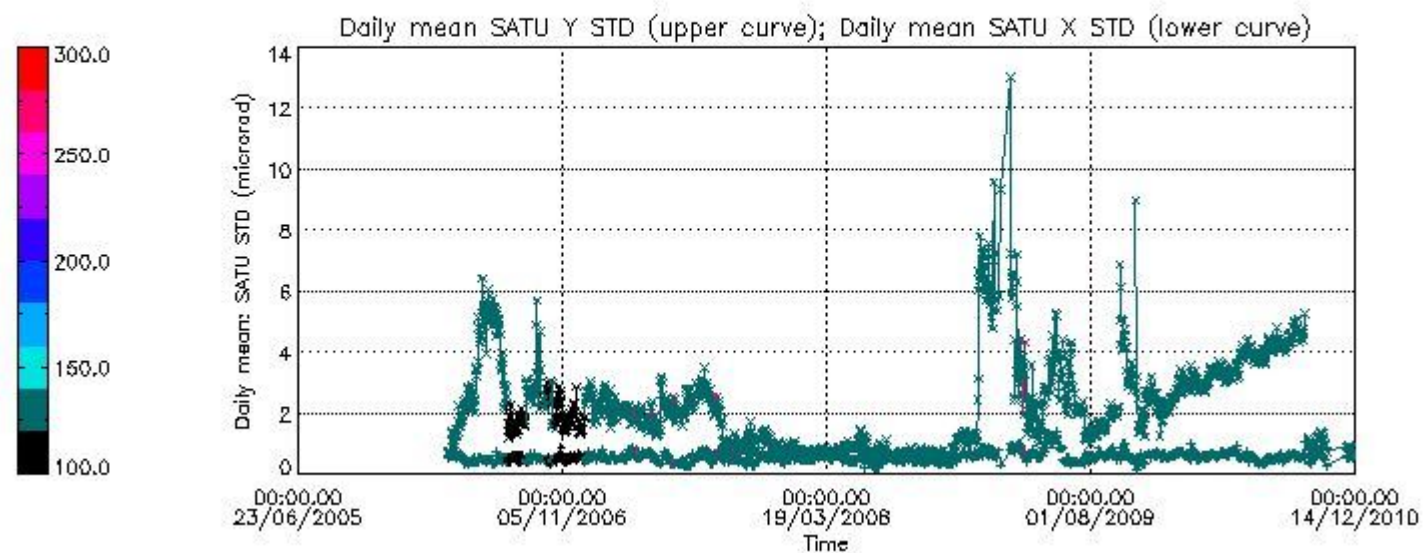

Number of data:	59850.	59850.	74300.	74300.

7.2.2 Trend of daily SATU NEA St. deviation since 1st April 2006 (dark limb)

The long term trend of the SATU 'X' and 'Y' standard deviations should be constant during the whole mission.

The colorbar represents the start tangent altitude (km) of the occultations.

Upper curve: STD of SATU Y axis

Lower curve: STD of SATU X axis

8. Auxiliary Data Files used for the production reported in section 2.4

The number reported in the third column indicates since which file (see list in section 2.4) the corresponding auxiliary file has been used. The fourth column is the date of those product files.

Type	Auxiliary Filename	Used since product	Used since product date
INST_PHYS_CHARACTERISTICS	GOM_INS_AXVIEC20091111_143220_20030716_120000_20500101_000000	1	13-DEC-2010 00:00:12
CALIBRATION_DATABASE	GOM_CAL_AXVIEC20101201_093519_20101129_000000_20500101_000000	1	13-DEC-2010 00:00:12
LEVEL-1B_PROC_CONFIG	GOM_PR1_AXVIEC20091111_145255_20020301_000000_20500101_000000	1	13-DEC-2010 00:00:12
STAR_CATALOGUE	GOM_CAT_AXVIEC20020121_161009_20020101_000000_20200101_000000	1	13-DEC-2010 00:00:12
STELLAR_SPECTRA_DATABANK	GOM_STS_AXVIEC20091111_151504_20020101_160000_20500101_000000	1	13-DEC-2010 00:00:12
ECMWF_FILE	AUX_ECF_AXNECM20101212_054116_20101212_210000_20101213_090000	1	13-DEC-2010 00:00:12
ECMWF_FILE	AUX_ECF_AXNECM20101212_174114_20101213_030000_20101213_150000	69	13-DEC-2010 04:15:07
ECMWF_FILE	AUX_ECA_AXNECM20101213_052113_20101212_210000_20101213_090000	96	13-DEC-2010 05:55:21
ECMWF_FILE	AUX_ECF_AXNECM20101213_054113_20101213_150000_20101214_030000	122	13-DEC-2010 20:10:01
ECMWF_FILE	AUX_ECF_AXNECM20101213_054114_20101213_210000_20101214_090000	142	13-DEC-2010 21:23:18
OPTIONAL_ECMWF_FILE	MISSING	1	13-DEC-2010 00:00:12
ORBIT_DATA_FILE	DOR_NAV_OPNPDE20101212_233631_000057383097_00231_45935_2115.N1	1	13-DEC-2010 00:00:12
ORBIT_DATA_FILE	DOR_NAV_OPNPDE20101213_011728_000098833097_00232_45936_2116.N1	22	13-DEC-2010 01:20:22
ORBIT_DATA_FILE	DOR_NAV_OPNPDE20101213_040729_000060573097_00234_45938_2118.N1	69	13-DEC-2010 04:15:07
ORBIT_DATA_FILE	DOR_NAV_OPNPDE20101213_055345_000057383097_00235_45939_2119.N1	96	13-DEC-2010 05:55:21
ORBIT_DATA_FILE	DOR_NAV_OPNPDE20101213_200910_000041443097_00244_45948_2121.N1	122	13-DEC-2010 20:10:01
ORBIT_DATA_FILE	DOR_NAV_OPNPDE20101213_211814_000060573097_00244_45948_2122.N1	142	13-DEC-2010 21:23:18
ORBIT_DATA_FILE	DOR_NAV_OPNPDE20101213_230430_000057383097_00245_45949_2123.N1	172	13-DEC-2010 23:07:01