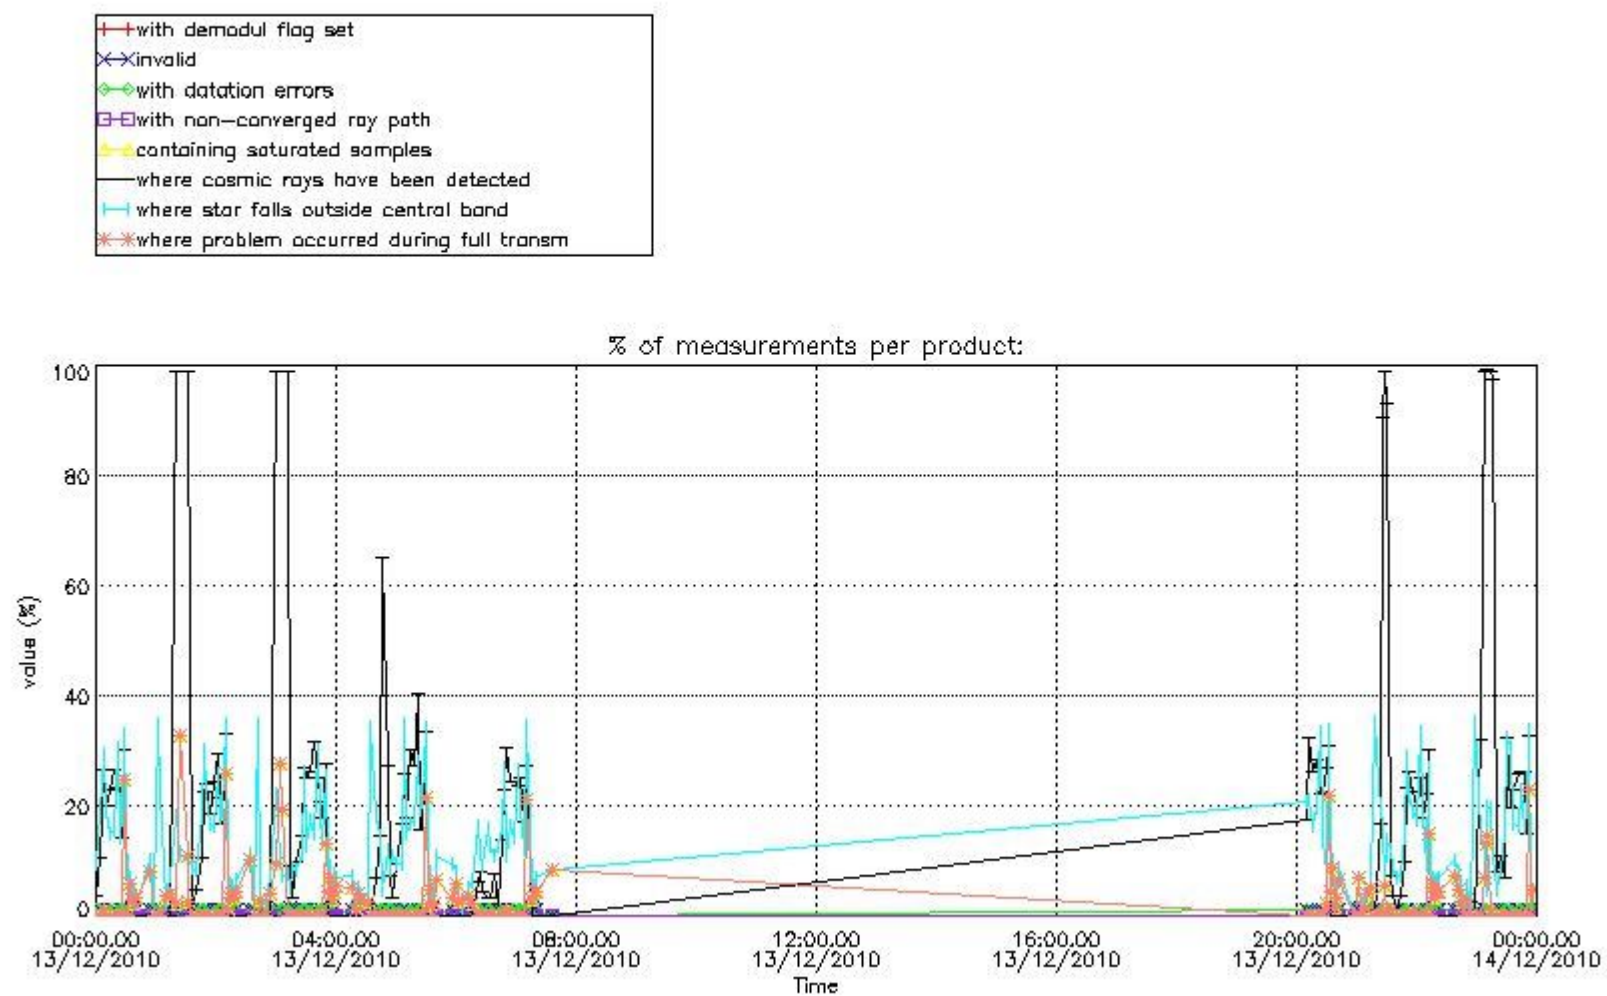

At least one measurement with demodulation flag set:	59.7884 %
Reference spectrum computed from DB:	0.00000 %
Reference spectrum with small number of measurements:	0.00000 %
SATU data not used:	0.00000 %

5.2 Plot quality information per product (time dependant)

5.3 Plot quality information per product (world map)