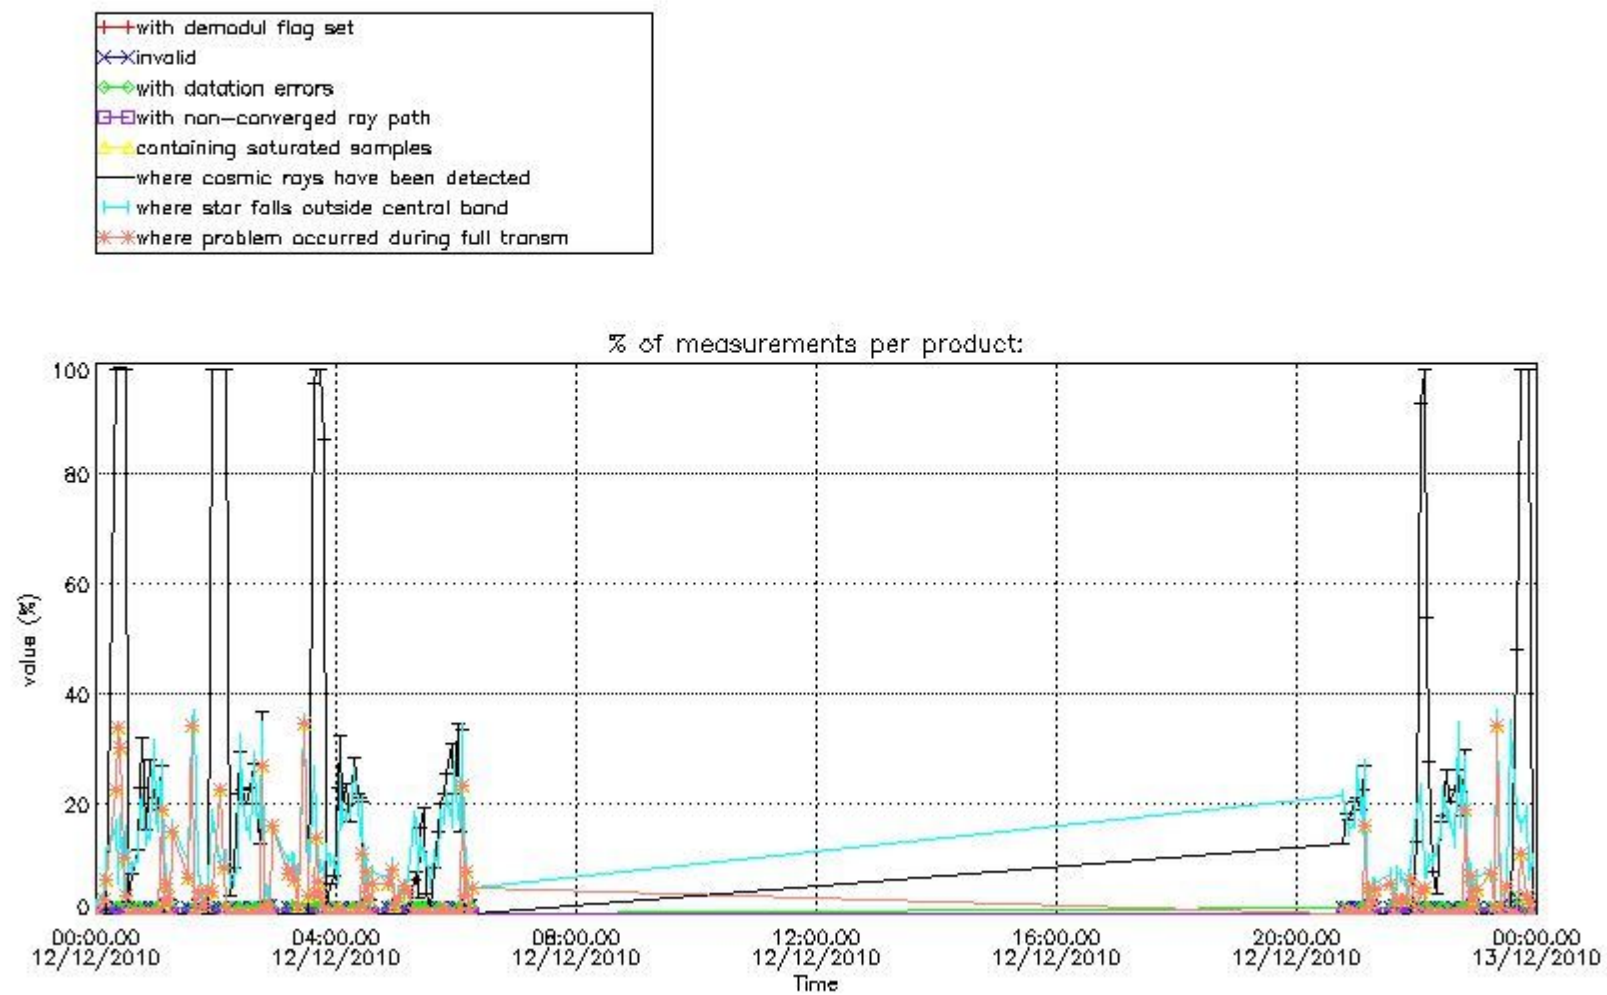

In this section it is presented the modulation information extracted from the pcd (product confidence data) at measurement level and information extracted from the Quality Summary dataset. Only products without errors (error flag in the MPH set to "0") are used.

5.1 Percentage of products during reporting period with:

At least one measurement with demodulation flag set:	59.8726 %
Reference spectrum computed from DB:	0.00000 %
Reference spectrum with small number of measurements:	0.00000 %
SATU data not used:	0.00000 %

5.2 Plot quality information per product (time dependant)

5.3 Plot quality information per product (world map)