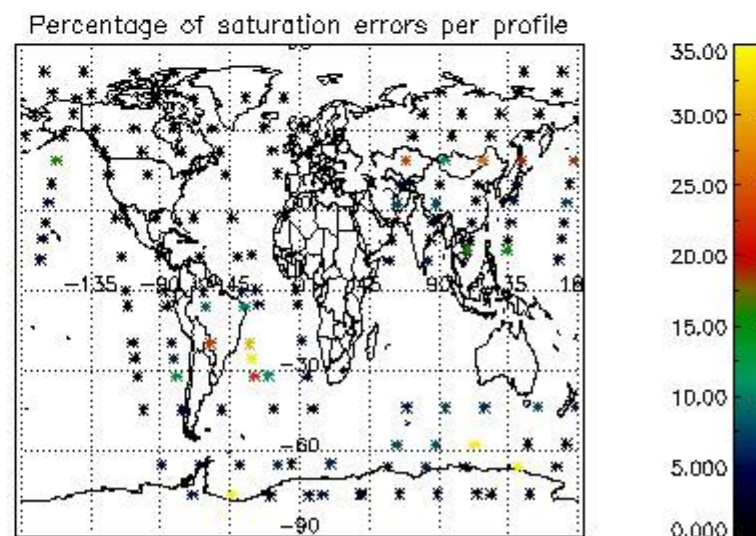

6. Statistics and plot of tangent altitude of the last measurement (DARK & BRIGHT products without errors)

6.1 Statistics on tangent altitude lost:

Statistics	DARK	BRIGHT	TWILIGHT
Mean:	16.583	20.239	12.919
St. deviation:	3.6197	6.2752	1.1974
Maximum:	20.939	38.489	14.306
Minimum:	5.0621	3.7350	11.138
Number of data:	48.000	61.000	5.0000

6.2 Plot for DARK limb products