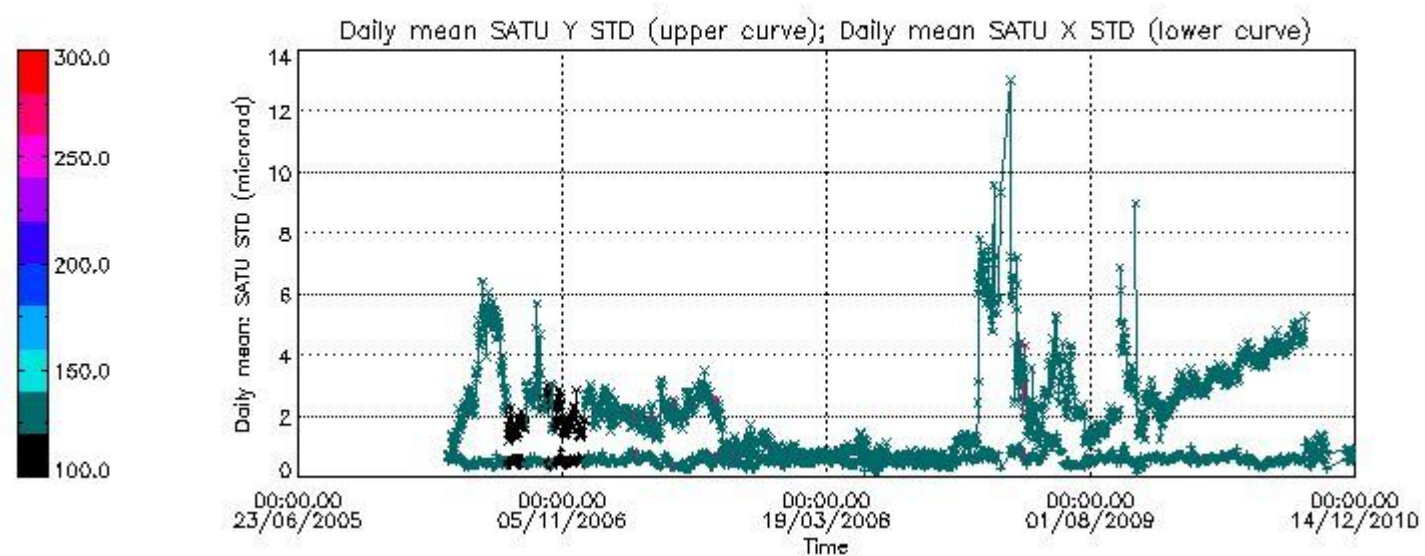

Number of data:	52400.	52400.	61150.	61150.

7.2.2 Trend of daily SATU NEA St. deviation since 1st April 2006 (dark limb)

The long term trend of the SATU 'X' and 'Y' standard deviations should be constant during the whole mission.

The colorbar represents the start tangent altitude (km) of the occultations.

Upper curve: STD of SATU Y axis

Lower curve: STD of SATU X axis

8. Auxiliary Data Files used for the production reported in section 2.4

The number reported in the third column indicates since which file (see list in section 2.4) the corresponding auxiliary file has been used. The fourth column is the date of those product files.

Type	Auxiliary Filename	Used since product	Used since product date
INST_PHYS_CHARACTERISTICS	GOM_INS_AXVIEC20091111_143220_20030716_120000_20500101_000000	1	12-DEC-2010 00:00:51
CALIBRATION_DATABASE	GOM_CAL_AXVIEC20101201_093519_20101129_000000_20500101_000000	1	12-DEC-2010 00:00:51
LEVEL-1B_PROC_CONFIG	GOM_PR1_AXVIEC20091111_145255_20020301_000000_20500101_000000	1	12-DEC-2010 00:00:51
STAR_CATALOGUE	GOM_CAT_AXVIEC20020121_161009_20020101_000000_20200101_000000	1	12-DEC-2010 00:00:51
STELLAR_SPECTRA_DATABANK	GOM_STS_AXVIEC20091111_151504_20020101_160000_20500101_000000	1	12-DEC-2010 00:00:51
ECMWF_FILE	AUX_ECF_AXNECM20101211_060114_20101211_210000_20101212_090000	1	12-DEC-2010 00:00:51
ECMWF_FILE	AUX_ECF_AXNECM20101211_174115_20101212_030000_20101212_150000	52	12-DEC-2010 03:11:44
ECMWF_FILE	AUX_ECF_AXNECM20101212_054115_20101212_150000_20101213_030000	108	12-DEC-2010 20:46:39
ECMWF_FILE	AUX_ECF_AXNECM20101212_054116_20101212_210000_20101213_090000	127	12-DEC-2010 21:59:52
OPTIONAL_ECMWF_FILE	MISSING	1	12-DEC-2010 00:00:51
ORBIT_DATA_FILE	DOR_NAV_OPNPDE20101211_223812_000054193097_00216_45920_2108.N1	1	12-DEC-2010 00:00:51
ORBIT_DATA_FILE	DOR_NAV_OPNPDE20101212_001350_000057383097_00217_45921_2109.N1	4	12-DEC-2010 00:16:42
ORBIT_DATA_FILE	DOR_NAV_OPNPDE20101212_014928_000044633097_00218_45922_2110.N1	32	12-DEC-2010 01:56:56
ORBIT_DATA_FILE	DOR_NAV_OPNPDE20101212_030910_000057383097_00219_45923_2111.N1	52	12-DEC-2010 03:11:44
ORBIT_DATA_FILE	DOR_NAV_OPNPDE20101212_045007_000057383097_00220_45924_2112.N1	80	12-DEC-2010 04:51:58
ORBIT_DATA_FILE	DOR_NAV_OPNPDE20101212_204111_000041443097_00230_45934_2113.N1	108	12-DEC-2010 20:46:39
ORBIT_DATA_FILE	DOR_NAV_OPNPDE20101212_215534_000057383097_00230_45934_2114.N1	127	12-DEC-2010 21:59:52
ORBIT_DATA_FILE	DOR_NAV_OPNPDE20101212_233631_000057383097_00231_45935_2115.N1	154	12-DEC-2010 23:40:07