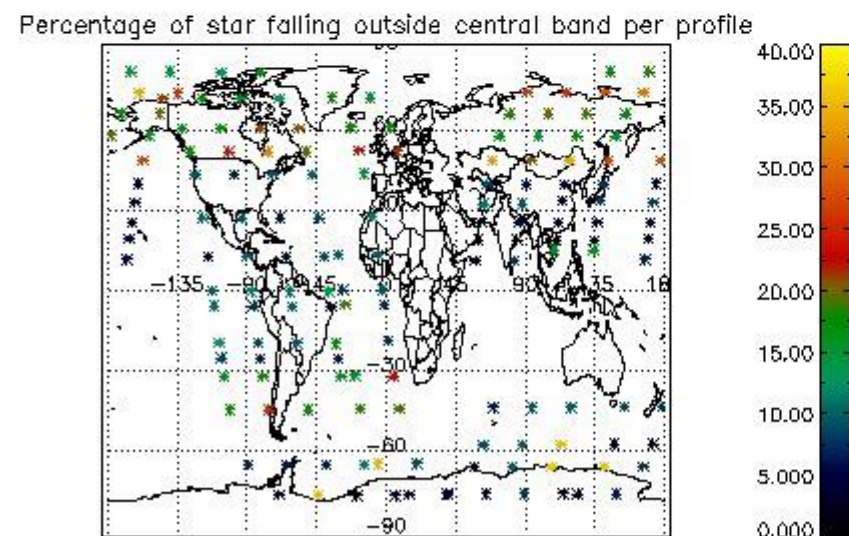

6. Statistics and plot of tangent altitude of the last measurement (DARK & BRIGHT products without errors)

6.1 Statistics on tangent altitude lost:

Statistics	DARK	BRIGHT	TWILIGHT
Mean:	16.583	20.239	12.919
St. deviation:	3.6197	6.2752	1.1974
Maximum:	20.939	38.489	14.306
Minimum:	5.0621	3.7350	11.138
Number of data:	48.000	61.000	5.0000

6.2 Plot for DARK limb products