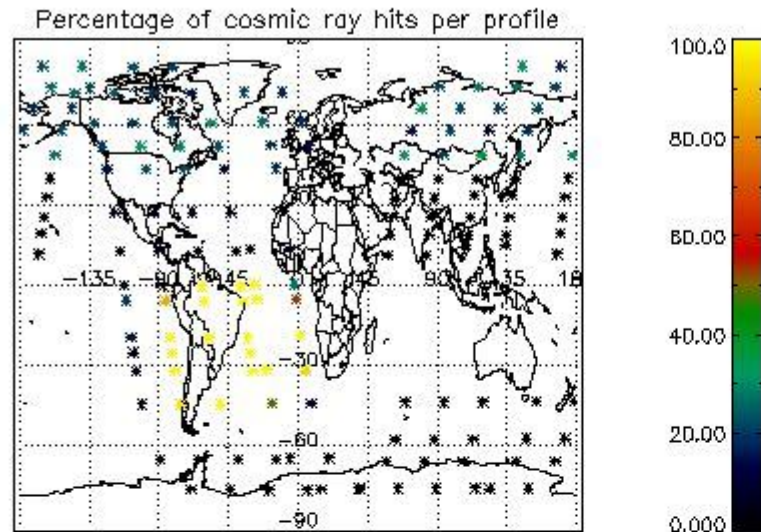

6. Statistics and plot of tangent altitude of the last measurement (DARK & BRIGHT products without errors)

6.1 Statistics on tangent altitude lost:

Statistics	DARK	BRIGHT	TWILIGHT
Mean:	16.583	20.239	12.919
St. deviation:	3.6197	6.2752	1.1974
Maximum:	20.939	38.489	14.306
Minimum:	5.0621	3.7350	11.138
Number of data:	48.000	61.000	5.0000

6.2 Plot for DARK limb products