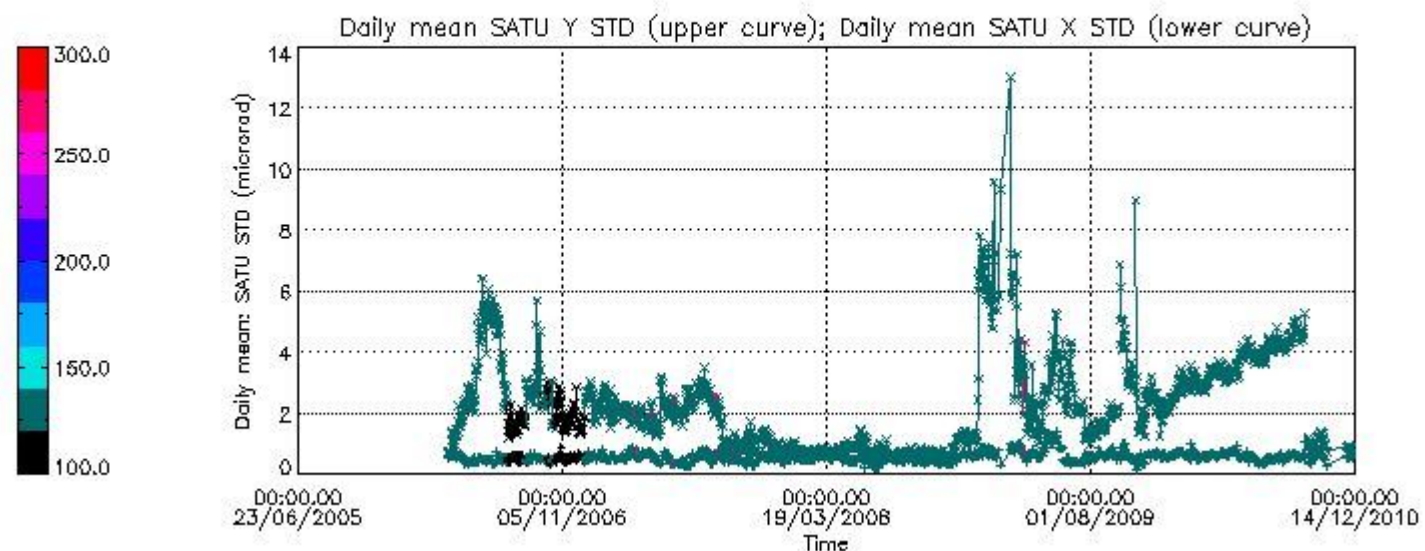

Number of data:	44600.	44600.	60650.	60650.

7.2.2 Trend of daily SATU NEA St. deviation since 1st April 2006 (dark limb)

The long term trend of the SATU 'X' and 'Y' standard deviations should be constant during the whole mission.

The colorbar represents the start tangent altitude (km) of the occultations.

Upper curve: STD of SATU Y axis

Lower curve: STD of SATU X axis

8. Auxiliary Data Files used for the production reported in section 2.4

The number reported in the third column indicates since which file (see list in section 2.4) the corresponding auxiliary file has been used. The fourth column is the date of those product files.

Type	Auxiliary Filename	Used since product	Used since product date
INST_PHYS_CHARACTERISTICS	GOM_INS_AXVIEC20091111_143220_20030716_120000_20500101_000000	1	11-DEC-2010 00:02:07
CALIBRATION_DATABASE	GOM_CAL_AXVIEC20101201_093519_20101129_000000_20500101_000000	1	11-DEC-2010 00:02:07
LEVEL-1B_PROC_CONFIG	GOM_PR1_AXVIEC20091111_145255_20020301_000000_20500101_000000	1	11-DEC-2010 00:02:07
STAR_CATALOGUE	GOM_CAT_AXVIEC20020121_161009_20020101_000000_20200101_000000	1	11-DEC-2010 00:02:07
STELLAR_SPECTRA_DATABANK	GOM_STS_AXVIEC20091111_151504_20020101_160000_20500101_000000	1	11-DEC-2010 00:02:07
ECMWF_FILE	AUX_ECF_AXNECM20101210_054116_20101210_210000_20101211_090000	1	11-DEC-2010 00:02:07
ECMWF_FILE	AUX_ECF_AXNECM20101210_174115_20101211_030000_20101211_150000	55	11-DEC-2010 03:48:34
ECMWF_FILE	AUX_ECA_AXNECM20101211_054115_20101210_210000_20101211_090000	82	11-DEC-2010 05:28:48
ECMWF_FILE	AUX_ECA_AXNECM20101211_172117_20101211_090000_20101211_210000	109	11-DEC-2010 19:45:33
ECMWF_FILE	AUX_ECF_AXNECM20101211_054116_20101211_150000_20101212_030000	126	11-DEC-2010 20:50:18
ECMWF_FILE	AUX_ECF_AXNECM20101211_060114_20101211_210000_20101212_090000	132	11-DEC-2010 22:52:30
OPTIONAL_ECMWF_FILE	MISSING	1	11-DEC-2010 00:02:07
ORBIT_DATA_FILE	DOR_NAV_OPNPDE20101210_231013_000057383097_00202_45906_2102.N1	1	11-DEC-2010 00:02:07
ORBIT_DATA_FILE	DOR_NAV_OPNPDE20101211_005110_000098823097_00203_45907_2103.N1	12	11-DEC-2010 00:53:17
ORBIT_DATA_FILE	DOR_NAV_OPNPDE20101211_034111_000060573097_00205_45909_2104.N1	55	11-DEC-2010 03:48:34
ORBIT_DATA_FILE	DOR_NAV_OPNPDE20101211_052727_000054193097_00206_45910_2105.N1	82	11-DEC-2010 05:28:48
ORBIT_DATA_FILE	DOR_NAV_OPNPDE20101211_194252_000035073097_00215_45919_2106.N1	109	11-DEC-2010 19:45:33
ORBIT_DATA_FILE	DOR_NAV_OPNPDE20101211_204637_000063763097_00215_45919_2107.N1	126	11-DEC-2010 20:50:18
ORBIT_DATA_FILE	DOR_NAV_OPNPDE20101211_223812_000054193097_00216_45920_2108.N1	132	11-DEC-2010 22:52:30