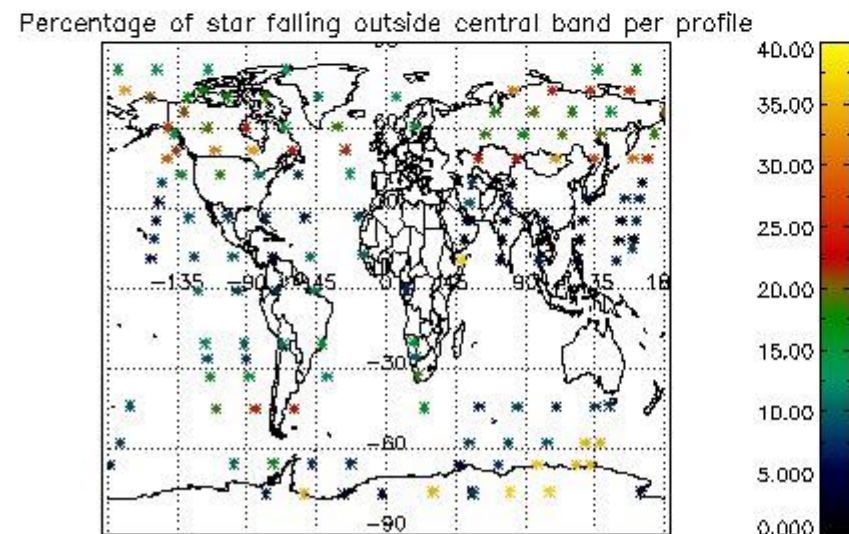

6. Statistics and plot of tangent altitude of the last measurement (DARK & BRIGHT products without errors)

6.1 Statistics on tangent altitude lost:

Statistics	DARK	BRIGHT	TWILIGHT
Mean:	15.668	18.780	14.097
St. deviation:	4.0051	7.6887	2.2180
Maximum:	20.533	39.713	17.013
Minimum:	4.2102	3.4757	11.656
Number of data:	40.000	61.000	4.0000

6.2 Plot for DARK limb products