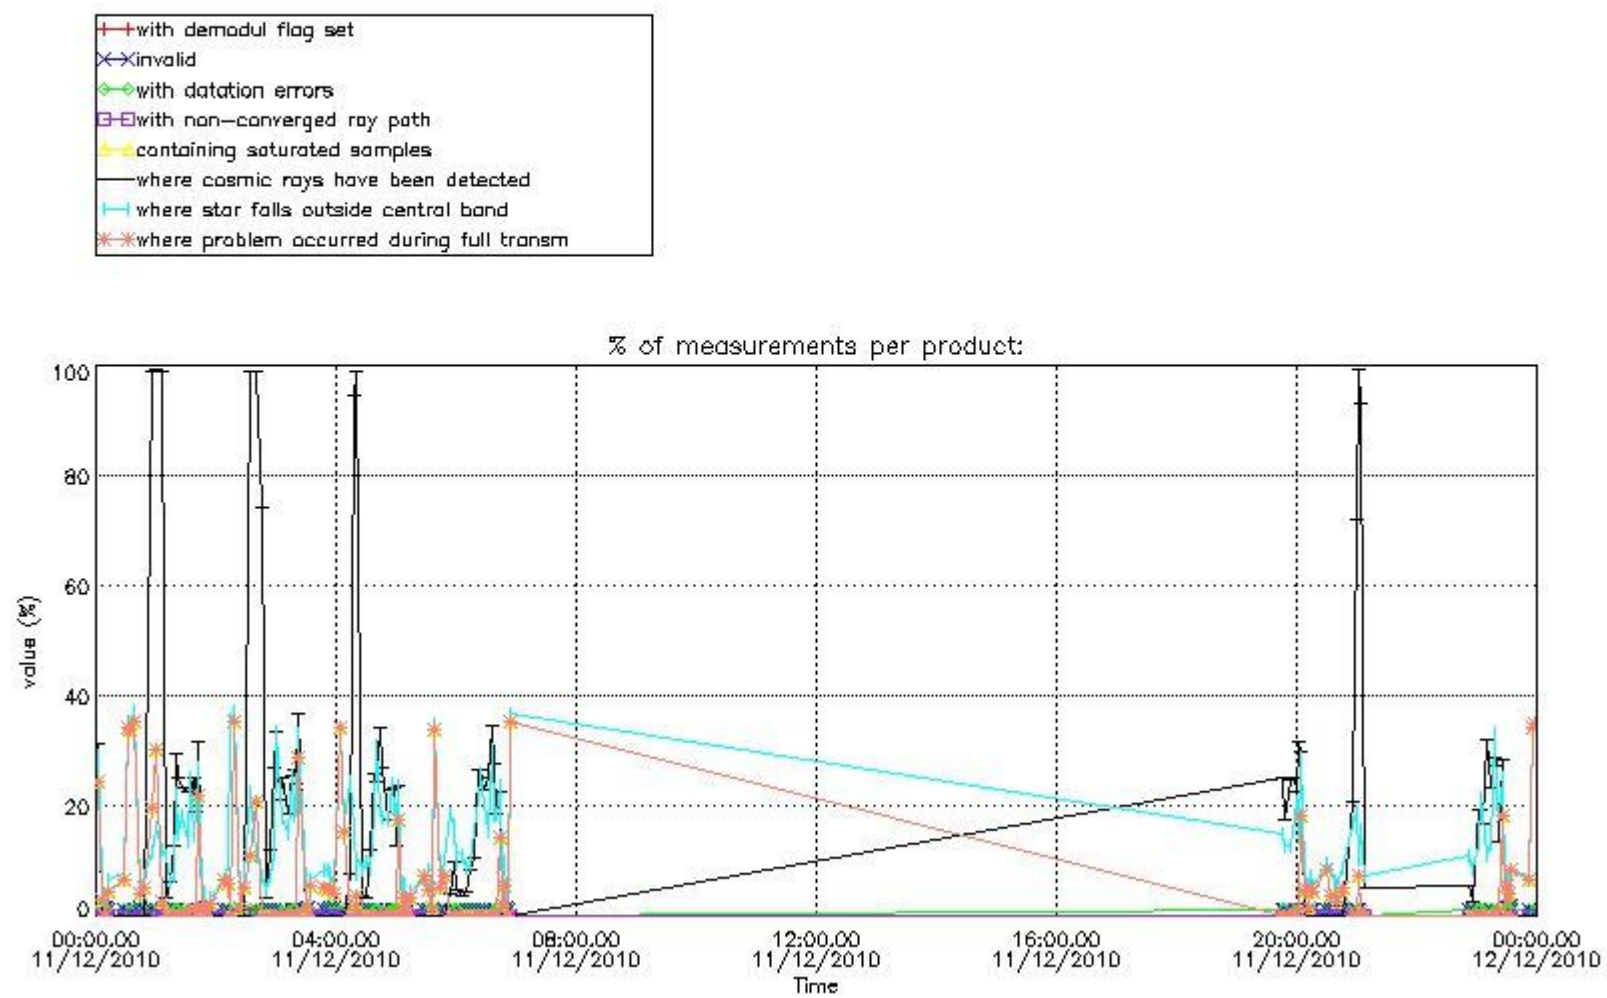

At least one measurement with demodulation flag set:	55.1020 %
Reference spectrum computed from DB:	0.00000 %
Reference spectrum with small number of measurements:	0.00000 %
SATU data not used:	0.00000 %

5.2 Plot quality information per product (time dependant)

5.3 Plot quality information per product (world map)