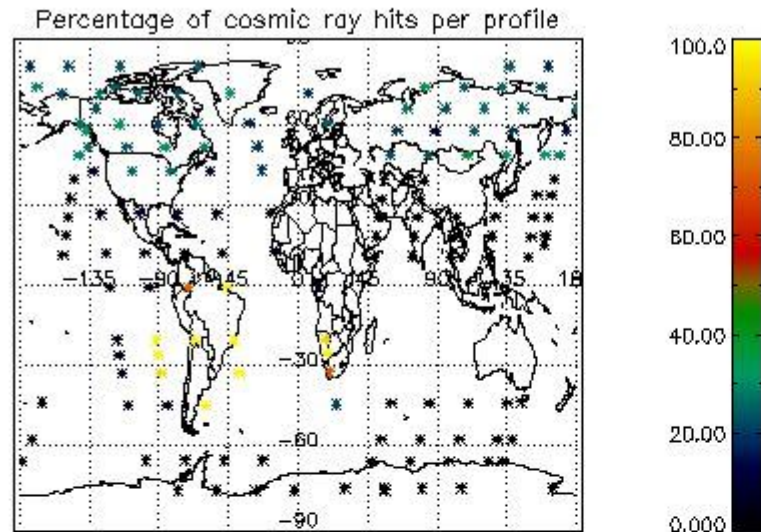

6. Statistics and plot of tangent altitude of the last measurement (DARK & BRIGHT products without errors)

6.1 Statistics on tangent altitude lost:

Statistics	DARK	BRIGHT	TWILIGHT
Mean:	15.668	18.780	14.097
St. deviation:	4.0051	7.6887	2.2180
Maximum:	20.533	39.713	17.013
Minimum:	4.2102	3.4757	11.656
Number of data:	40.000	61.000	4.0000

6.2 Plot for DARK limb products