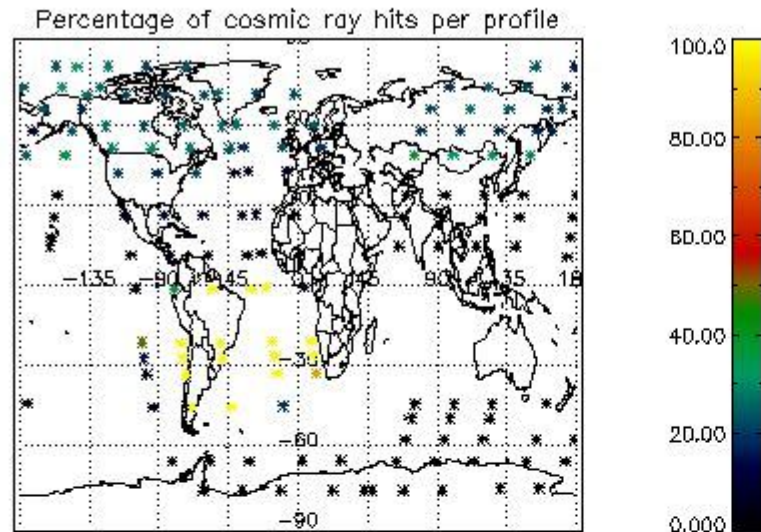

6. Statistics and plot of tangent altitude of the last measurement (DARK & BRIGHT products without errors)

6.1 Statistics on tangent altitude lost:

Statistics	DARK	BRIGHT	TWILIGHT
Mean:	14.948	17.817	13.445
St. deviation:	4.1679	7.0191	1.7414
Maximum:	21.034	43.152	15.518
Minimum:	4.0453	3.3675	11.260
Number of data:	55.000	52.000	4.0000

6.2 Plot for DARK limb products