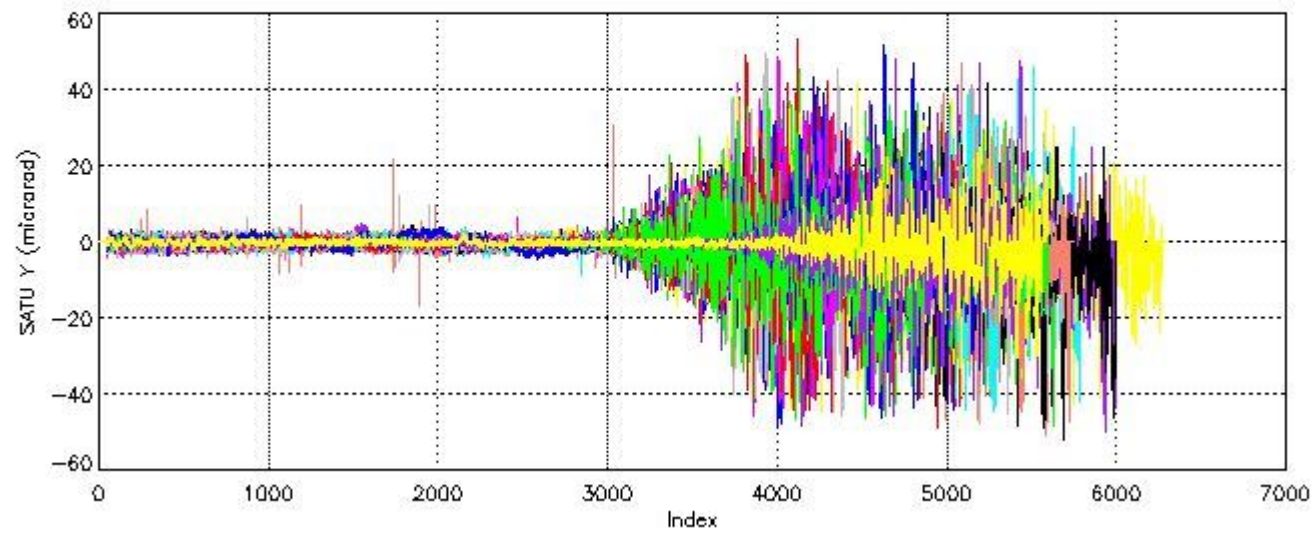

7.2 Statistics on SATU Noise Equivalent Angle (NEA) for DARK (D) and BRIGHT (B) products above 105 kms

The Star Acquisition and Tracking Unit (it is the CCD that tracks the star while it is occulted) Noise Equivalent Angle consists of the statistical angular variation of the SATU data above the atmosphere.

Statistics (in microradians) above 105 km are computed for every occultation, giving four values per occultation: one in the 'X' direction and one in the 'Y' direction for dark and bright limbs. A mean value per day in every direction and limb is calculated and monitored in order to assess instrument performance in terms of star pointing.

7.2.1 SATU NEA Statistics (table)

Statistics	SATU X (D)	SATU Y (D)	SATU X (B)	SATU Y (B)
Mean:	0.21330	-0.29404	0.14165	-0.23851
St. deviation:	0.54333	0.72281	0.88296	1.0228
Maximum:	11.100	9.4000	6.7000	6.5000
Minimum:	-23.200	-8.6000	-6.4000	-7.8000