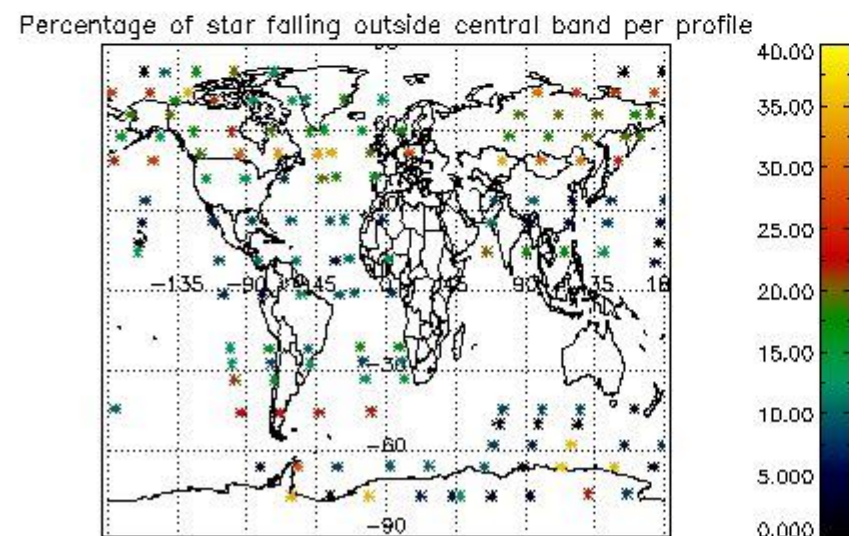

6. Statistics and plot of tangent altitude of the last measurement (DARK & BRIGHT products without errors)

6.1 Statistics on tangent altitude lost:

Statistics	DARK	BRIGHT	TWILIGHT
Mean:	14.948	17.817	13.445
St. deviation:	4.1679	7.0191	1.7414
Maximum:	21.034	43.152	15.518
Minimum:	4.0453	3.3675	11.260
Number of data:	55.000	52.000	4.0000

6.2 Plot for DARK limb products