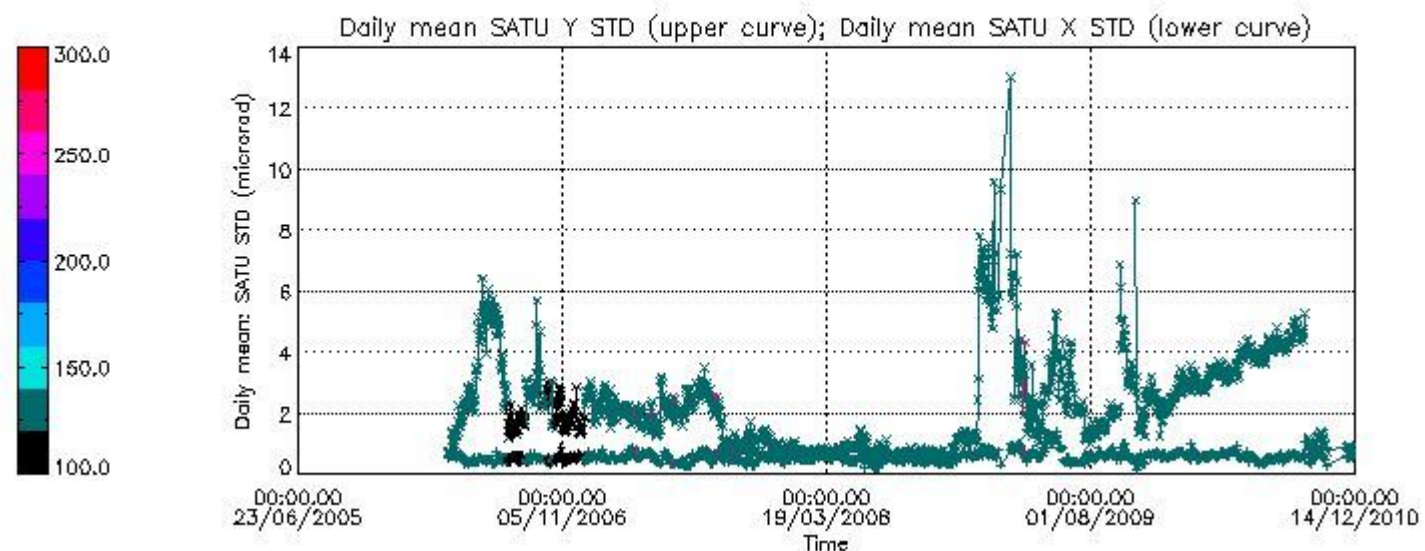

Number of data:	62200.	62200.	50100.	50100.

7.2.2 Trend of daily SATU NEA St. deviation since 1st April 2006 (dark limb)

The long term trend of the SATU 'X' and 'Y' standard deviations should be constant during the whole mission.

The colorbar represents the start tangent altitude (km) of the occultations.

Upper curve: STD of SATU Y axis

Lower curve: STD of SATU X axis

8. Auxiliary Data Files used for the production reported in section 2.4

The number reported in the third column indicates since which file (see list in section 2.4) the corresponding auxiliary file has been used. The fourth column is the date of those product files.

Type	Auxiliary Filename	Used since product	Used since product date
INST_PHYS_CHARACTERISTICS	GOM_INS_AXVIEC20091111_143220_20030716_120000_20500101_000000	1	10-DEC-2010 00:02:03
CALIBRATION_DATABASE	GOM_CAL_AXVIEC20101201_093519_20101129_000000_20500101_000000	1	10-DEC-2010 00:02:03
LEVEL-1B_PROC_CONFIG	GOM_PR1_AXVIEC20091111_145255_20020301_000000_20500101_000000	1	10-DEC-2010 00:02:03
STAR_CATALOGUE	GOM_CAT_AXVIEC20020121_161009_20020101_000000_20200101_000000	1	10-DEC-2010 00:02:03
STELLAR_SPECTRA_DATABANK	GOM_STS_AXVIEC20091111_151504_20020101_160000_20500101_000000	1	10-DEC-2010 00:02:03
ECMWF_FILE	AUX_ECF_AXNECM20101209_054116_20101209_210000_20101210_090000	1	10-DEC-2010 00:02:03
ECMWF_FILE	AUX_ECF_AXNECM20101209_174115_20101210_030000_20101210_150000	67	10-DEC-2010 04:25:24
ECMWF_FILE	AUX_ECF_AXNECM20101210_054116_20101210_150000_20101211_030000	93	10-DEC-2010 20:19:40
ECMWF_FILE	AUX_ECF_AXNECM20101210_054116_20101210_210000_20101211_090000	111	10-DEC-2010 21:32:48
OPTIONAL_ECMWF_FILE	MISSING	1	10-DEC-2010 00:02:03
ORBIT_DATA_FILE	DOR_NAV_OPNPDE20101209_234732_000057383097_00188_45892_2096.N1	1	10-DEC-2010 00:02:03
ORBIT_DATA_FILE	DOR_NAV_OPNPDE20101210_012829_000038253097_00189_45893_2097.N1	23	10-DEC-2010 01:29:52
ORBIT_DATA_FILE	DOR_NAV_OPNPDE20101210_023733_000060573097_00190_45894_2098.N1	41	10-DEC-2010 02:45:10
ORBIT_DATA_FILE	DOR_NAV_OPNPDE20101210_042349_000054193097_00191_45895_2099.N1	67	10-DEC-2010 04:25:24
ORBIT_DATA_FILE	DOR_NAV_OPNPDE20101210_201453_000041443097_00201_45905_2100.N1	93	10-DEC-2010 20:19:40
ORBIT_DATA_FILE	DOR_NAV_OPNPDE20101210_212916_000057383097_00201_45905_2101.N1	111	10-DEC-2010 21:32:48
ORBIT_DATA_FILE	DOR_NAV_OPNPDE20101210_231013_000057383097_00202_45906_2102.N1	138	10-DEC-2010 23:16:30