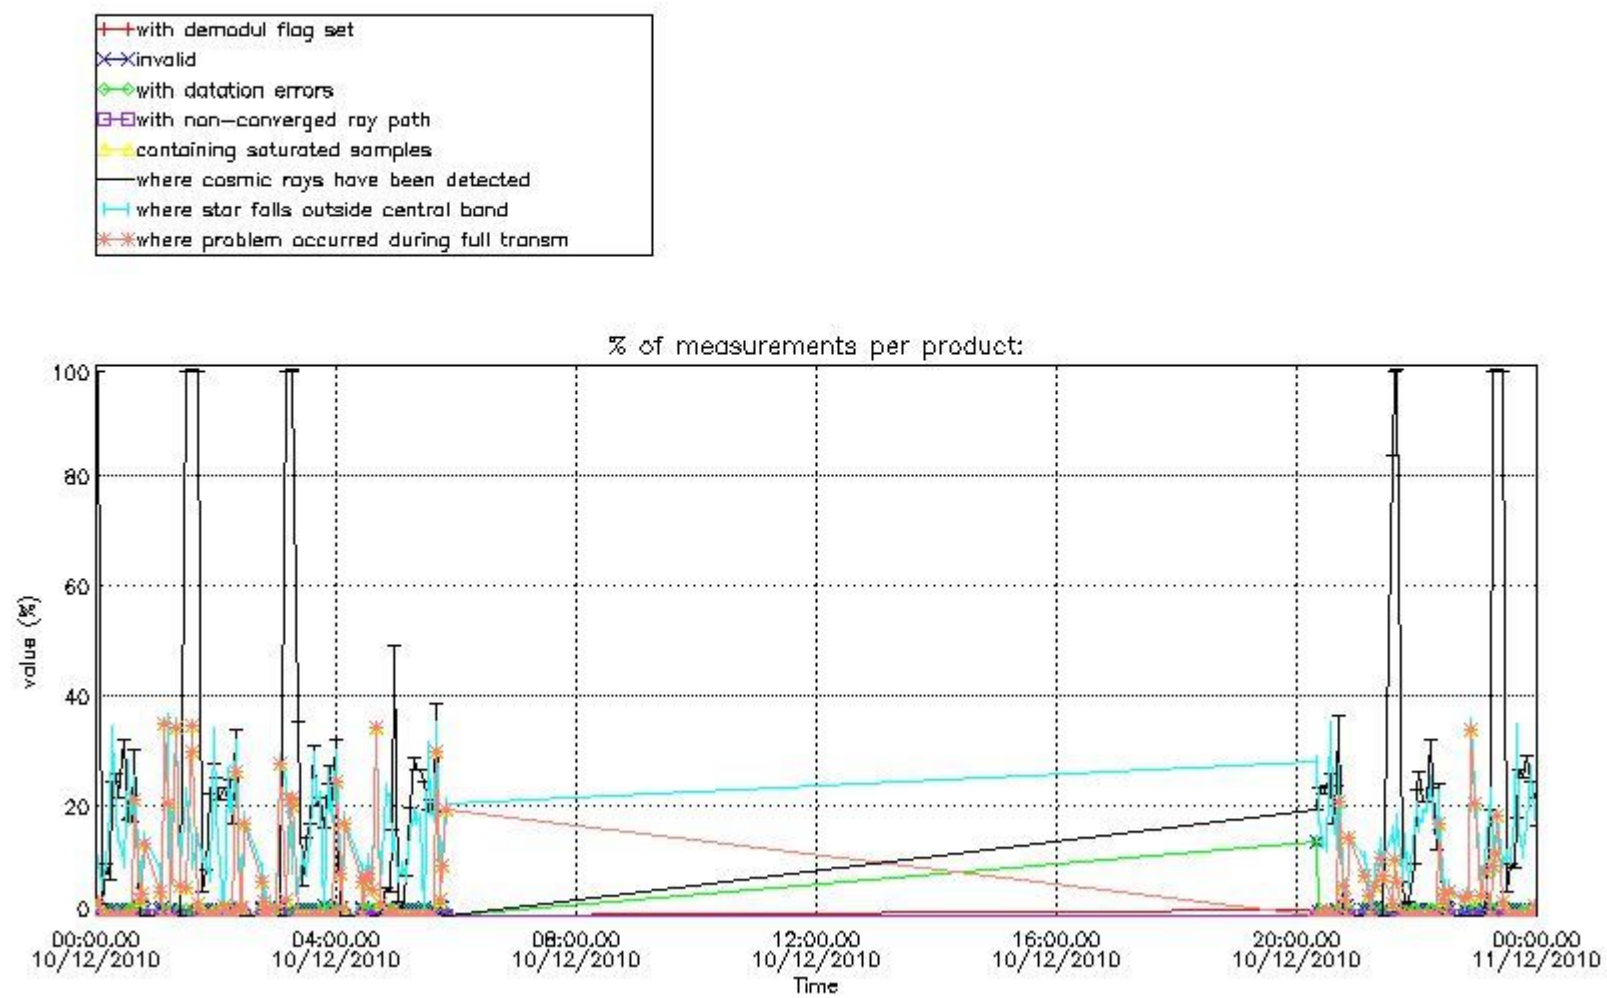

At least one measurement with demodulation flag set:	60.6667 %
Reference spectrum computed from DB:	0.00000 %
Reference spectrum with small number of measurements:	0.00000 %
SATU data not used:	0.00000 %

5.2 Plot quality information per product (time dependant)

5.3 Plot quality information per product (world map)