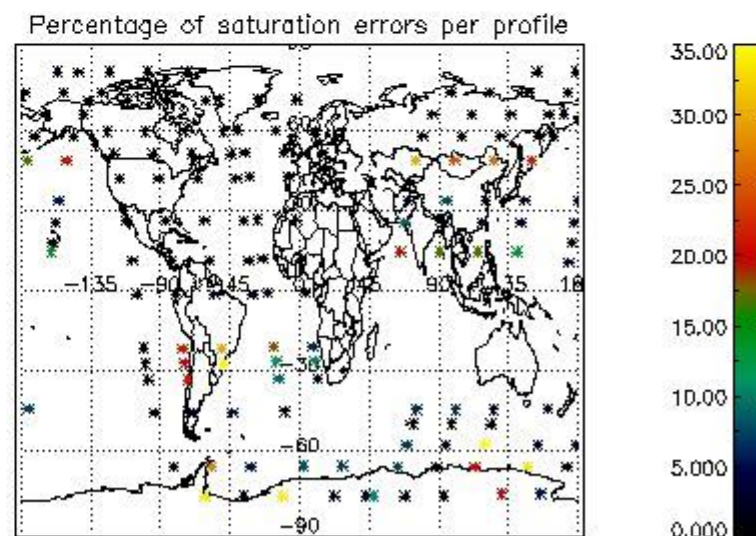

6. Statistics and plot of tangent altitude of the last measurement (DARK & BRIGHT products without errors)

6.1 Statistics on tangent altitude lost:

Statistics	DARK	BRIGHT	TWILIGHT
Mean:	14.948	17.817	13.445
St. deviation:	4.1679	7.0191	1.7414
Maximum:	21.034	43.152	15.518
Minimum:	4.0453	3.3675	11.260
Number of data:	55.000	52.000	4.0000

6.2 Plot for DARK limb products