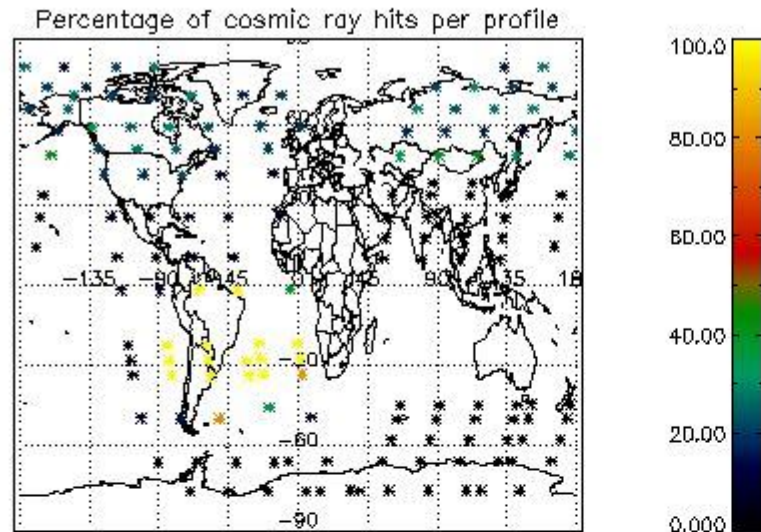

6. Statistics and plot of tangent altitude of the last measurement (DARK & BRIGHT products without errors)

6.1 Statistics on tangent altitude lost:

Statistics	DARK	BRIGHT	TWILIGHT
Mean:	18.539	20.656	14.705
St. deviation:	10.486	7.2354	0.50549
Maximum:	58.987	44.985	15.062
Minimum:	3.1803	3.8176	14.347
Number of data:	48.000	72.000	2.0000

6.2 Plot for DARK limb products