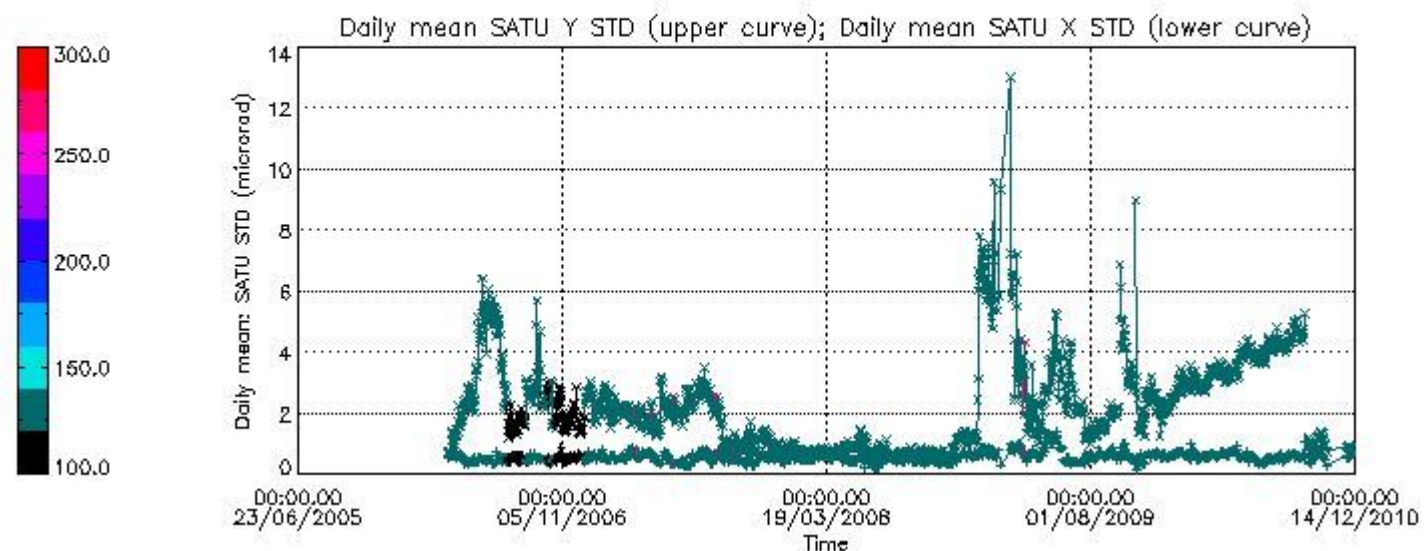

Number of data:	55100.	55100.	71300.	71300.

7.2.2 Trend of daily SATU NEA St. deviation since 1st April 2006 (dark limb)

The long term trend of the SATU 'X' and 'Y' standard deviations should be constant during the whole mission.

The colorbar represents the start tangent altitude (km) of the occultations.

Upper curve: STD of SATU Y axis

Lower curve: STD of SATU X axis

8. Auxiliary Data Files used for the production reported in section 2.4

The number reported in the third column indicates since which file (see list in section 2.4) the corresponding auxiliary file has been used. The fourth column is the date of those product files.

Type	Auxiliary Filename	Used since product	Used since product date
INST_PHYS_CHARACTERISTICS	GOM_INS_AXVIEC20091111_143220_20030716_120000_20500101_000000	1	09-DEC-2010 00:01:33
CALIBRATION_DATABASE	GOM_CAL_AXVIEC20101201_093519_20101129_000000_20500101_000000	1	09-DEC-2010 00:01:33
LEVEL-1B_PROC_CONFIG	GOM_PR1_AXVIEC20091111_145255_20020301_000000_20500101_000000	1	09-DEC-2010 00:01:33
STAR_CATALOGUE	GOM_CAT_AXVIEC20020121_161009_20020101_000000_20200101_000000	1	09-DEC-2010 00:01:33
STELLAR_SPECTRA_DATABANK	GOM_STS_AXVIEC20091111_151504_20020101_160000_20500101_000000	1	09-DEC-2010 00:01:33
ECMWF_FILE	AUX_ECF_AXNECM20101208_054114_20101208_210000_20101209_090000	1	09-DEC-2010 00:01:33
ECMWF_FILE	AUX_ECF_AXNECM20101208_174113_20101209_030000_20101209_150000	56	09-DEC-2010 03:22:00
ECMWF_FILE	AUX_ECF_AXNECM20101209_054115_20101209_150000_20101210_030000	111	09-DEC-2010 20:58:42
ECMWF_FILE	AUX_ECF_AXNECM20101209_054116_20101209_210000_20101210_090000	129	09-DEC-2010 22:12:50
OPTIONAL_ECMWF_FILE	MISSING	1	09-DEC-2010 00:01:33
ORBIT_DATA_FILE	DOR_NAV_OPNPDE20101208_224355_000057383097_00173_45877_2085.N1	1	09-DEC-2010 00:01:33
ORBIT_DATA_FILE	DOR_NAV_OPNPDE20101209_002452_000054193097_00174_45878_2086.N1	8	09-DEC-2010 00:25:09
ORBIT_DATA_FILE	DOR_NAV_OPNPDE20101209_020030_000041443097_00175_45879_2087.N1	35	09-DEC-2010 02:05:24
ORBIT_DATA_FILE	DOR_NAV_OPNPDE20101209_031453_000057383097_00176_45880_2088.N1	56	09-DEC-2010 03:22:00
ORBIT_DATA_FILE	DOR_NAV_OPNPDE20101209_045550_000057383097_00177_45881_2089.N1	84	09-DEC-2010 05:02:14
ORBIT_DATA_FILE	DOR_NAV_OPNPDE20101209_205731_000038253097_00187_45891_2094.N1	111	09-DEC-2010 20:58:42
ORBIT_DATA_FILE	DOR_NAV_OPNPDE20101209_220635_000057383097_00187_45891_2095.N1	129	09-DEC-2010 22:12:50
ORBIT_DATA_FILE	DOR_NAV_OPNPDE20101209_234732_000057383097_00188_45892_2096.N1	155	09-DEC-2010 23:53:05