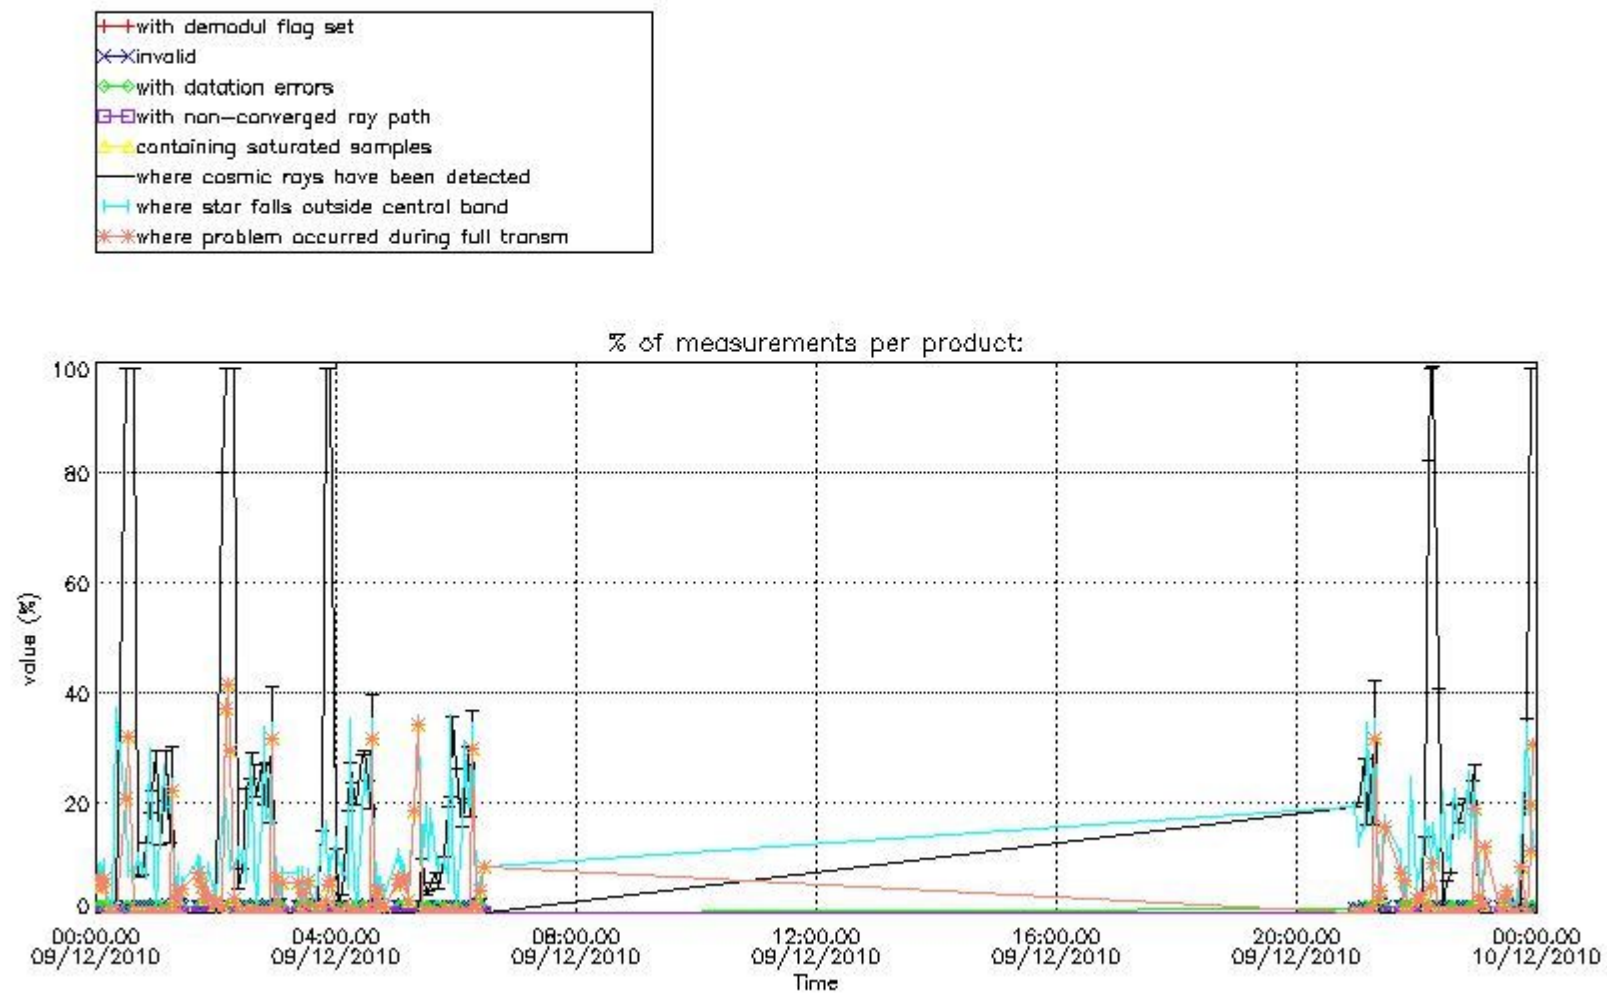

at measurement level and information extracted from the Quality Summary dataset. Only products without errors (error flag in the MPH set to "0") are used.

5.1 Percentage of products during reporting period with:

At least one measurement with demodulation flag set:	53.2051 %
Reference spectrum computed from DB:	0.00000 %
Reference spectrum with small number of measurements:	0.00000 %
SATU data not used:	0.00000 %

5.2 Plot quality information per product (time dependant)

5.3 Plot quality information per product (world map)