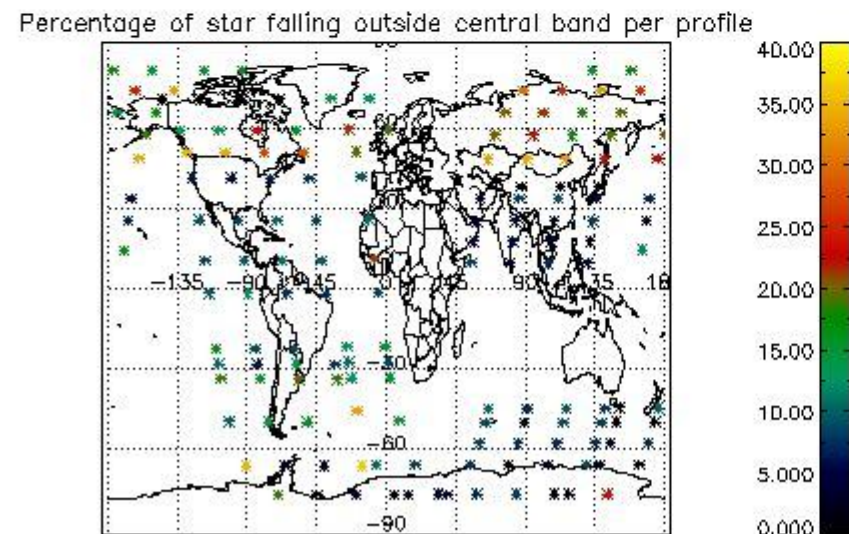

6. Statistics and plot of tangent altitude of the last measurement (DARK & BRIGHT products without errors)

6.1 Statistics on tangent altitude lost:

Statistics	DARK	BRIGHT	TWILIGHT
Mean:	18.539	20.656	14.705
St. deviation:	10.486	7.2354	0.50549
Maximum:	58.987	44.985	15.062
Minimum:	3.1803	3.8176	14.347
Number of data:	48.000	72.000	2.0000

6.2 Plot for DARK limb products