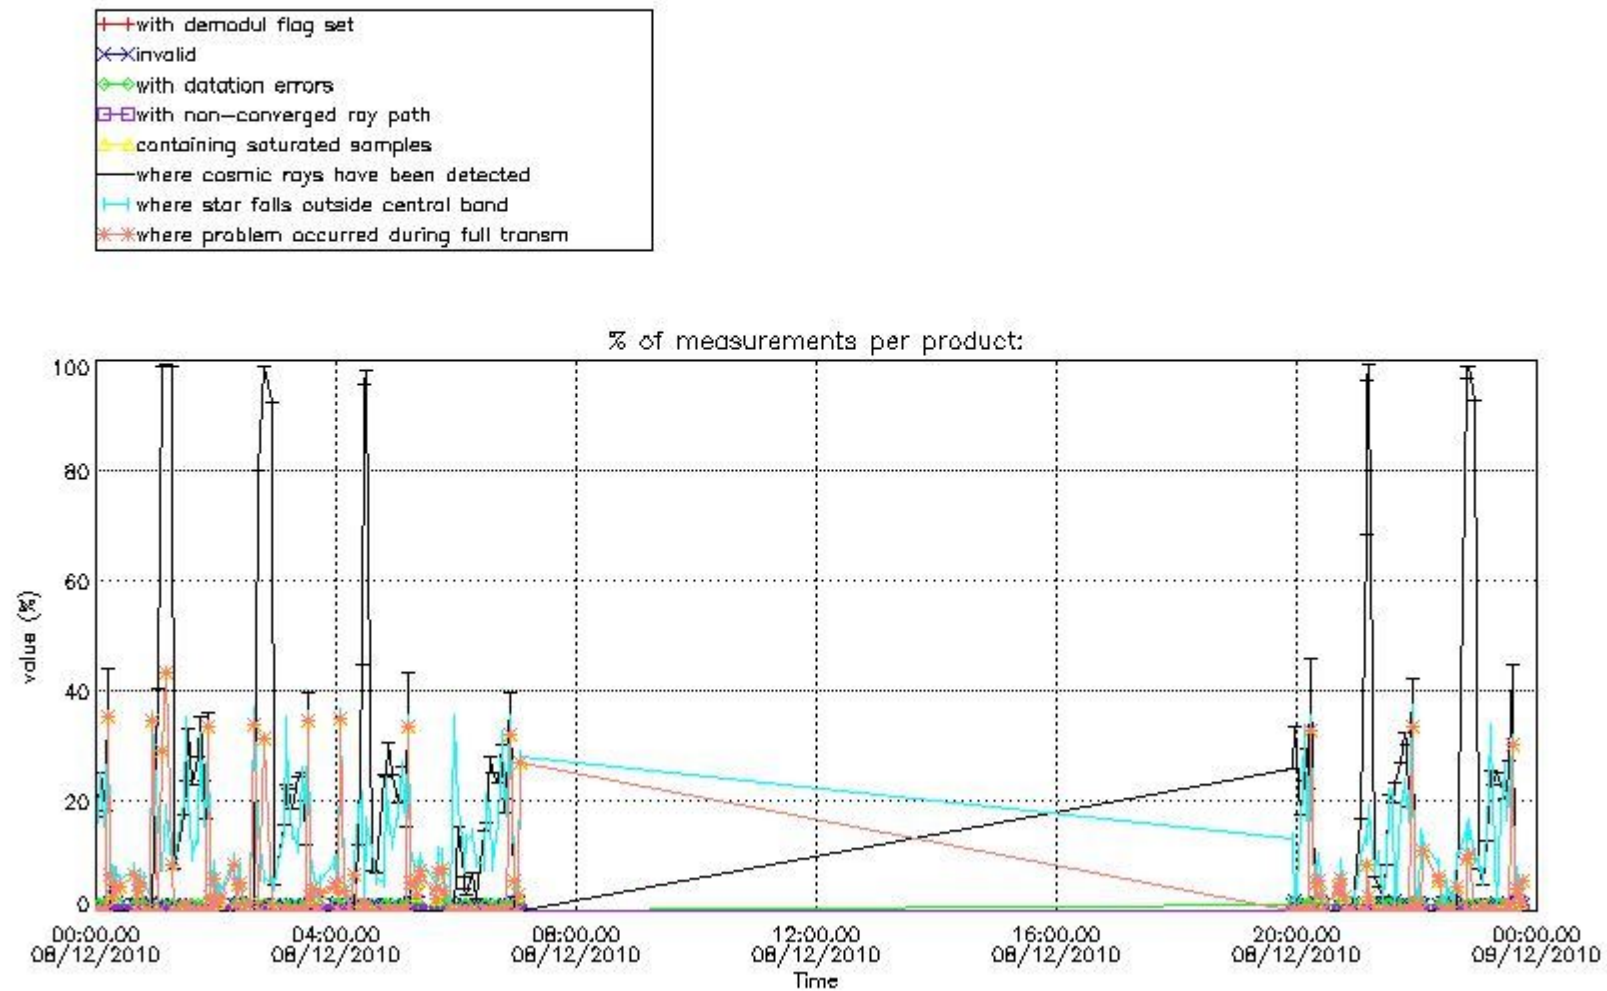

5. Demodulation flag and quality information monitoring

In this section it is presented the modulation information extracted from the pcd (product confidence data) at measurement level and information extracted from the Quality Summary dataset. Only products without errors (error flag in the MPH set to "0") are used.

5.1 Percentage of products during reporting period with:

At least one measurement with demodulation flag set:	51.1111 %
Reference spectrum computed from DB:	0.00000 %
Reference spectrum with small number of measurements:	0.00000 %
SATU data not used:	0.00000 %

5.2 Plot quality information per product (time dependant)

5.3 Plot quality information per product (world map)