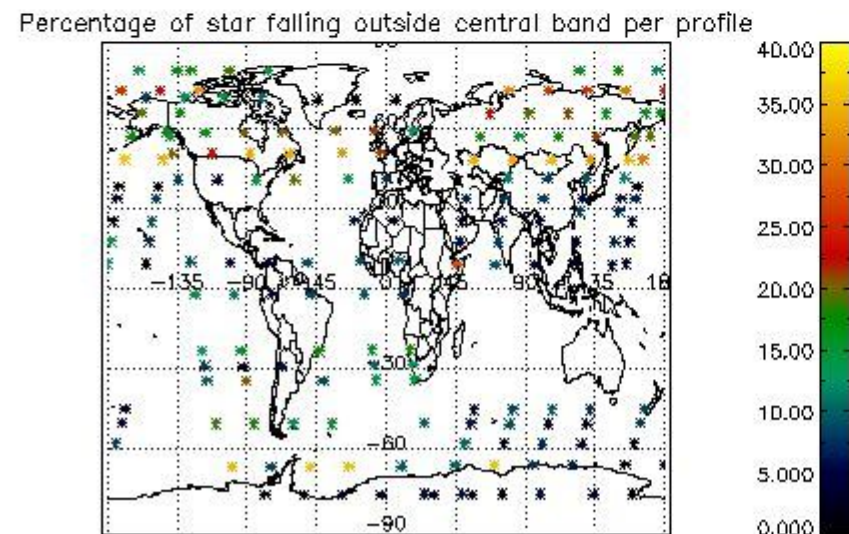

6. Statistics and plot of tangent altitude of the last measurement (DARK & BRIGHT products without errors)

6.1 Statistics on tangent altitude lost:

Statistics	DARK	BRIGHT	TWILIGHT
Mean:	18.589	19.282	NaN
St. deviation:	12.668	7.0914	NaN
Maximum:	67.892	44.247	NaN
Minimum:	3.4640	3.5798	NaN
Number of data:	50.000	86.000	NaN

6.2 Plot for DARK limb products