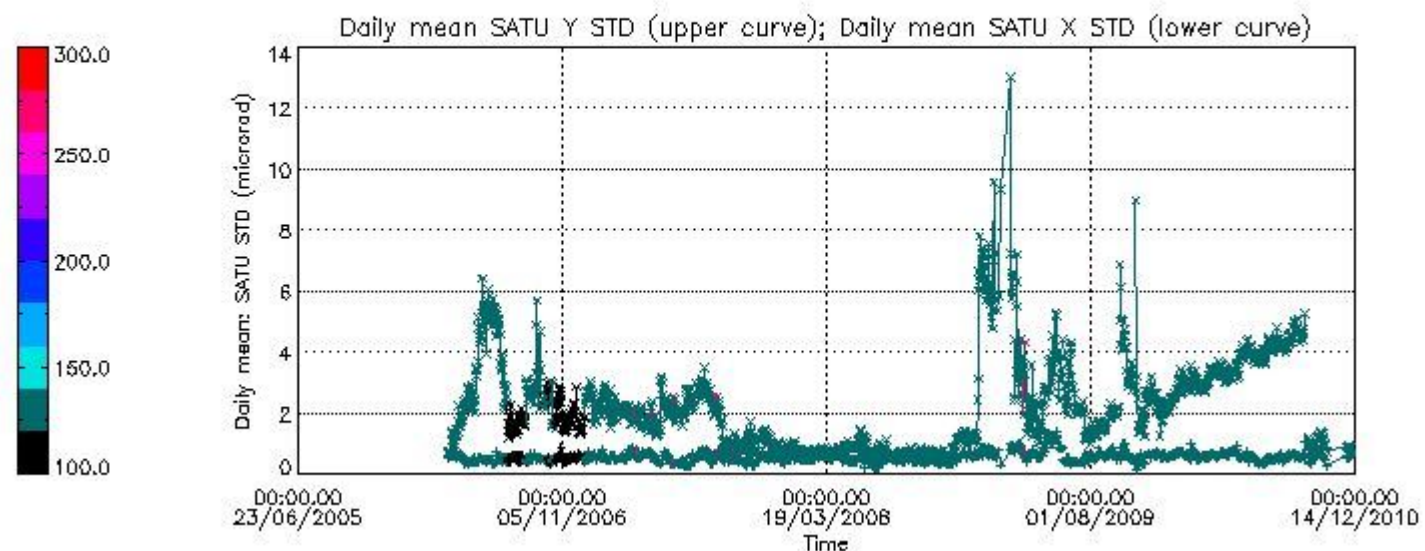

Number of data:	56150.	56150.	83800.	83800.

7.2.2 Trend of daily SATU NEA St. deviation since 1st April 2006 (dark limb)

The long term trend of the SATU 'X' and 'Y' standard deviations should be constant during the whole mission.

The colorbar represents the start tangent altitude (km) of the occultations.

Upper curve: STD of SATU Y axis

Lower curve: STD of SATU X axis

8. Auxiliary Data Files used for the production reported in section 2.4

The number reported in the third column indicates since which file (see list in section 2.4) the corresponding auxiliary file has been used. The fourth column is the date of those product files.

Type	Auxiliary Filename	Used since product	Used since product date
INST_PHYS_CHARACTERISTICS	GOM_INS_AXVIEC20091111_143220_20030716_120000_20500101_000000	1	08-DEC-2010 00:01:18
CALIBRATION_DATABASE	GOM_CAL_AXVIEC20101201_093519_20101129_000000_20500101_000000	1	08-DEC-2010 00:01:18
LEVEL-1B_PROC_CONFIG	GOM_PR1_AXVIEC20091111_145255_20020301_000000_20500101_000000	1	08-DEC-2010 00:01:18
STAR_CATALOGUE	GOM_CAT_AXVIEC20020121_161009_20020101_000000_20200101_000000	1	08-DEC-2010 00:01:18
STELLAR_SPECTRA_DATABANK	GOM_STS_AXVIEC20091111_151504_20020101_160000_20500101_000000	1	08-DEC-2010 00:01:18
ECMWF_FILE	AUX_ECF_AXNECM20101207_054115_20101207_210000_20101208_090000	1	08-DEC-2010 00:01:18
ECMWF_FILE	AUX_ECF_AXNECM20101207_174115_20101208_030000_20101208_150000	62	08-DEC-2010 03:58:50
ECMWF_FILE	AUX_ECA_AXNECM20101208_054113_20101207_210000_20101208_090000	89	08-DEC-2010 05:39:03
ECMWF_FILE	AUX_ECF_AXNECM20101208_054114_20101208_150000_20101209_030000	115	08-DEC-2010 19:52:41
ECMWF_FILE	AUX_ECF_AXNECM20101208_054114_20101208_210000_20101209_090000	162	08-DEC-2010 22:44:54
OPTIONAL_ECMWF_FILE	MISSING	1	08-DEC-2010 00:01:18
ORBIT_DATA_FILE	DOR_NAV_OPNPDE20101207_232114_000057383097_00159_45863_2077.N1	1	08-DEC-2010 00:01:18
ORBIT_DATA_FILE	DOR_NAV_OPNPDE20101208_010211_000098823097_00160_45864_2078.N1	19	08-DEC-2010 01:06:16
ORBIT_DATA_FILE	DOR_NAV_OPNPDE20101208_035212_000057383097_00162_45866_2079.N1	62	08-DEC-2010 03:58:50
ORBIT_DATA_FILE	DOR_NAV_OPNPDE20101208_053309_000057383097_00163_45867_2081.N1	89	08-DEC-2010 05:39:03
ORBIT_DATA_FILE	DOR_NAV_OPNPDE20101208_194835_000038253097_00172_45876_2083.N1	115	08-DEC-2010 19:52:41
ORBIT_DATA_FILE	DOR_NAV_OPNPDE20101208_205739_000060573097_00172_45876_2084.N1	134	08-DEC-2010 21:04:39
ORBIT_DATA_FILE	DOR_NAV_OPNPDE20101208_224355_000057383097_00173_45877_2085.N1	162	08-DEC-2010 22:44:54