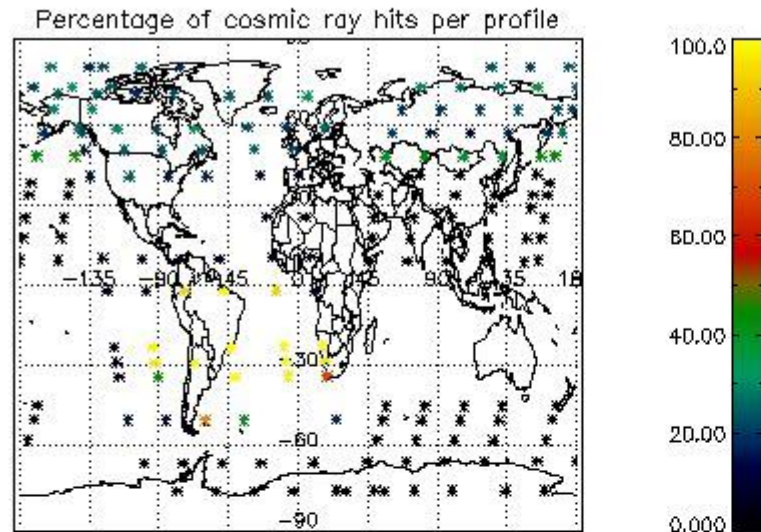

6. Statistics and plot of tangent altitude of the last measurement (DARK & BRIGHT products without errors)

6.1 Statistics on tangent altitude lost:

Statistics	DARK	BRIGHT	TWILIGHT
Mean:	18.589	19.282	NaN
St. deviation:	12.668	7.0914	NaN
Maximum:	67.892	44.247	NaN
Minimum:	3.4640	3.5798	NaN
Number of data:	50.000	86.000	NaN

6.2 Plot for DARK limb products