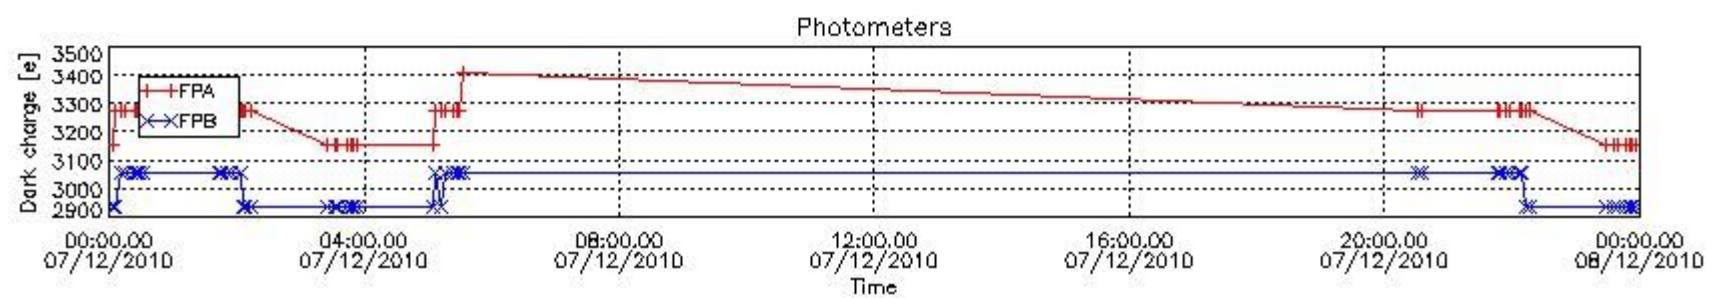

5. Demodulation flag and quality information monitoring

In this section it is presented the modulation information extracted from the pcd (product confidence data) at measurement level and information extracted from the Quality Summary dataset. Only products without errors (error flag in the MPH set to "0") are used.

5.1 Percentage of products during reporting period with: