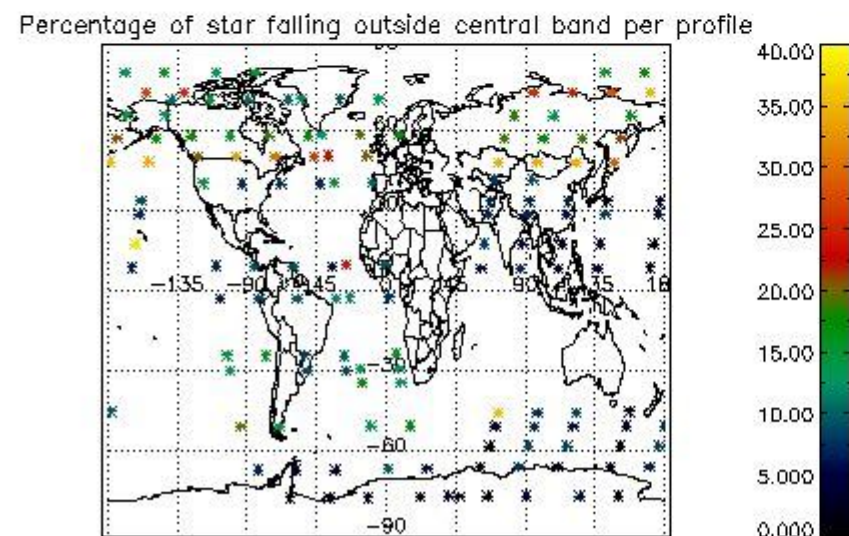

6. Statistics and plot of tangent altitude of the last measurement (DARK & BRIGHT products without errors)

6.1 Statistics on tangent altitude lost:

Statistics	DARK	BRIGHT	TWILIGHT
Mean:	15.388	19.633	NaN
St. deviation:	3.8500	6.2380	NaN
Maximum:	20.832	27.614	NaN
Minimum:	3.8287	3.1928	NaN
Number of data:	48.000	69.000	NaN

6.2 Plot for DARK limb products