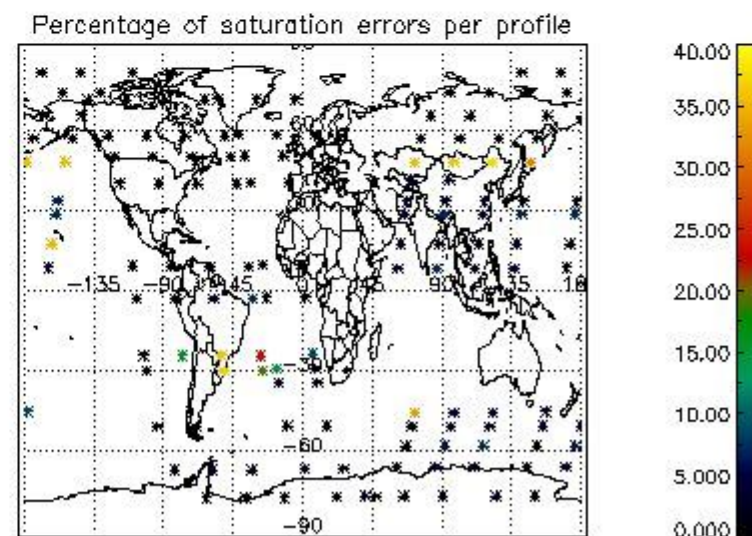

6. Statistics and plot of tangent altitude of the last measurement (DARK & BRIGHT products without errors)

6.1 Statistics on tangent altitude lost:

Statistics	DARK	BRIGHT	TWILIGHT
Mean:	15.388	19.633	NaN
St. deviation:	3.8500	6.2380	NaN
Maximum:	20.832	27.614	NaN
Minimum:	3.8287	3.1928	NaN
Number of data:	48.000	69.000	NaN

6.2 Plot for DARK limb products