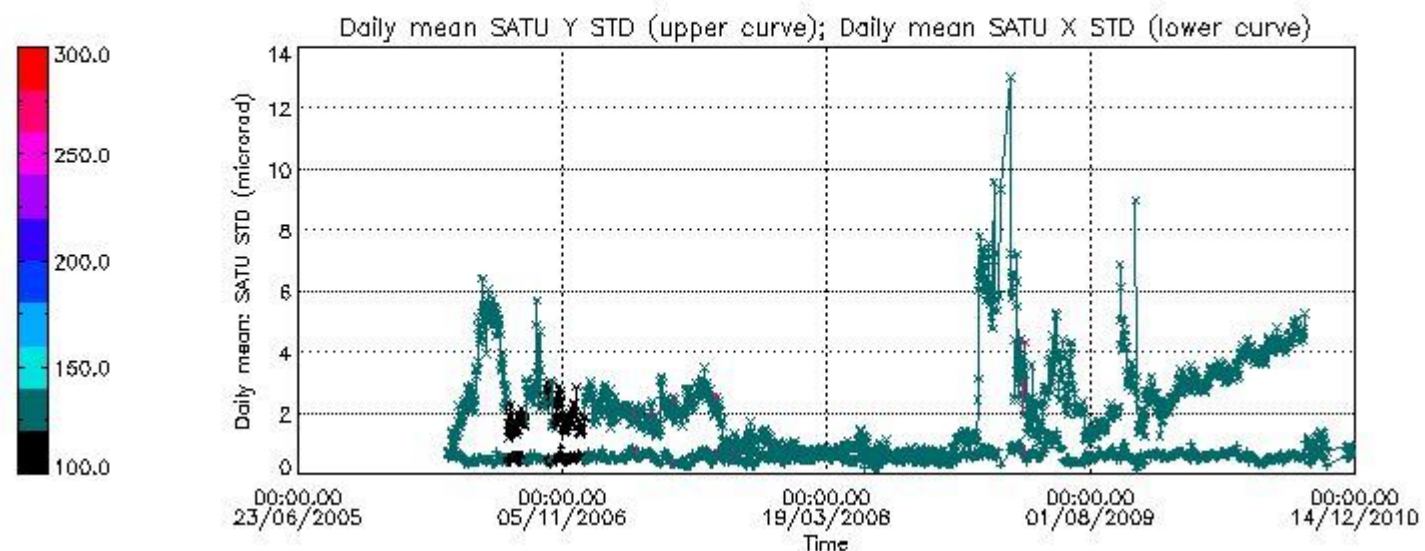

Number of data:	52850.	52850.	67900.	67900.

7.2.2 Trend of daily SATU NEA St. deviation since 1st April 2006 (dark limb)

The long term trend of the SATU 'X' and 'Y' standard deviations should be constant during the whole mission.

The colorbar represents the start tangent altitude (km) of the occultations.

Upper curve: STD of SATU Y axis

Lower curve: STD of SATU X axis

8. Auxiliary Data Files used for the production reported in section 2.4

The number reported in the third column indicates since which file (see list in section 2.4) the corresponding auxiliary file has been used. The fourth column is the date of those product files.

Type	Auxiliary Filename	Used since product	Used since product date
INST_PHYS_CHARACTERISTICS	GOM_INS_AXVIEC20091111_143220_20030716_120000_20500101_000000	1	07-DEC-2010 00:03:58
CALIBRATION_DATABASE	GOM_CAL_AXVIEC20101201_093519_20101129_000000_20500101_000000	1	07-DEC-2010 00:03:58
LEVEL-1B_PROC_CONFIG	GOM_PR1_AXVIEC20091111_145255_20020301_000000_20500101_000000	1	07-DEC-2010 00:03:58
STAR_CATALOGUE	GOM_CAT_AXVIEC20020121_161009_20020101_000000_20200101_000000	1	07-DEC-2010 00:03:58
STELLAR_SPECTRA_DATABANK	GOM_STS_AXVIEC20091111_151504_20020101_160000_20500101_000000	1	07-DEC-2010 00:03:58
ECMWF_FILE	AUX_ECF_AXNECM20101206_054116_20101206_210000_20101207_090000	1	07-DEC-2010 00:03:58
ECMWF_FILE	AUX_ECF_AXNECM20101206_172302_20101207_030000_20101207_150000	67	07-DEC-2010 04:35:39
ECMWF_FILE	AUX_ECF_AXNECM20101207_054115_20101207_150000_20101208_030000	93	07-DEC-2010 20:31:36
ECMWF_FILE	AUX_ECF_AXNECM20101207_054115_20101207_210000_20101208_090000	111	07-DEC-2010 21:41:12
OPTIONAL_ECMWF_FILE	MISSING	1	07-DEC-2010 00:03:58
ORBIT_DATA_FILE	DOR_NAV_OPNPDE20101206_235834_000054193097_00145_45849_2071.N1	1	07-DEC-2010 00:03:58
ORBIT_DATA_FILE	DOR_NAV_OPNPDE20101207_013412_000041443097_00146_45850_2072.N1	25	07-DEC-2010 01:38:15
ORBIT_DATA_FILE	DOR_NAV_OPNPDE20101207_024835_000057383097_00147_45851_2073.N1	42	07-DEC-2010 02:55:25
ORBIT_DATA_FILE	DOR_NAV_OPNPDE20101207_042932_000057383097_00148_45852_2074.N1	67	07-DEC-2010 04:35:39
ORBIT_DATA_FILE	DOR_NAV_OPNPDE20101207_202554_000041443097_00158_45862_2075.N1	93	07-DEC-2010 20:31:36
ORBIT_DATA_FILE	DOR_NAV_OPNPDE20101207_214017_000057383097_00158_45862_2076.N1	111	07-DEC-2010 21:41:12
ORBIT_DATA_FILE	DOR_NAV_OPNPDE20101207_232114_000057383097_00159_45863_2077.N1	138	07-DEC-2010 23:26:01