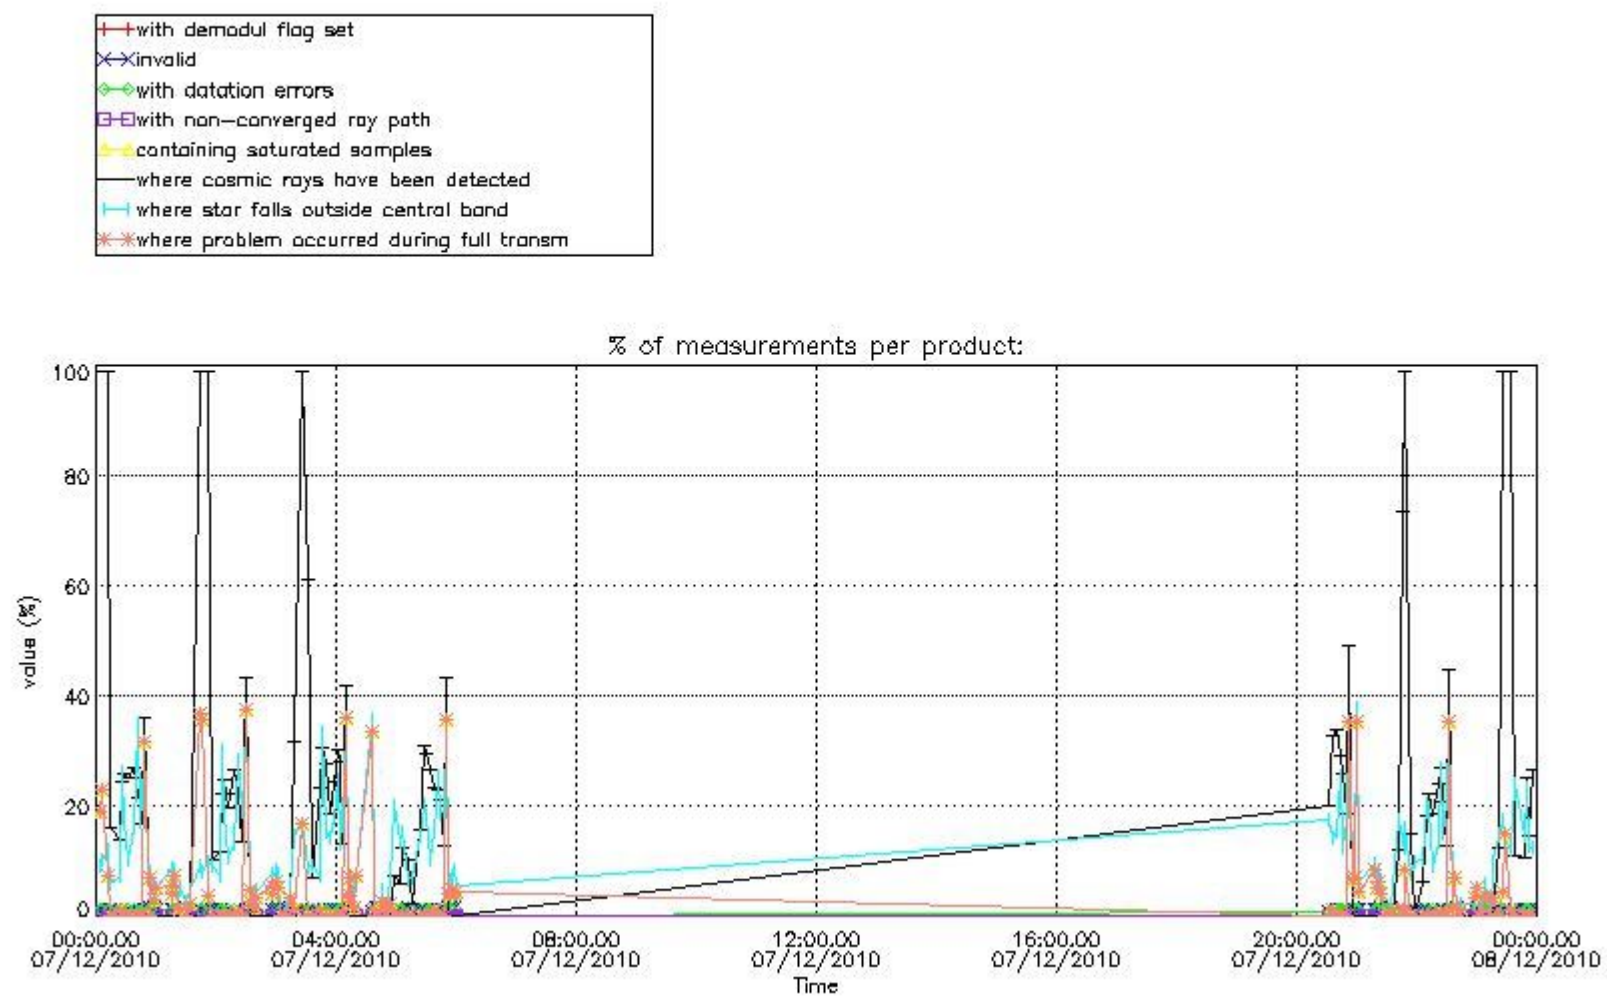

At least one measurement with demodulation flag set:	51.3889 %
Reference spectrum computed from DB:	0.00000 %
Reference spectrum with small number of measurements:	0.00000 %
SATU data not used:	0.00000 %

5.2 Plot quality information per product (time dependant)

5.3 Plot quality information per product (world map)