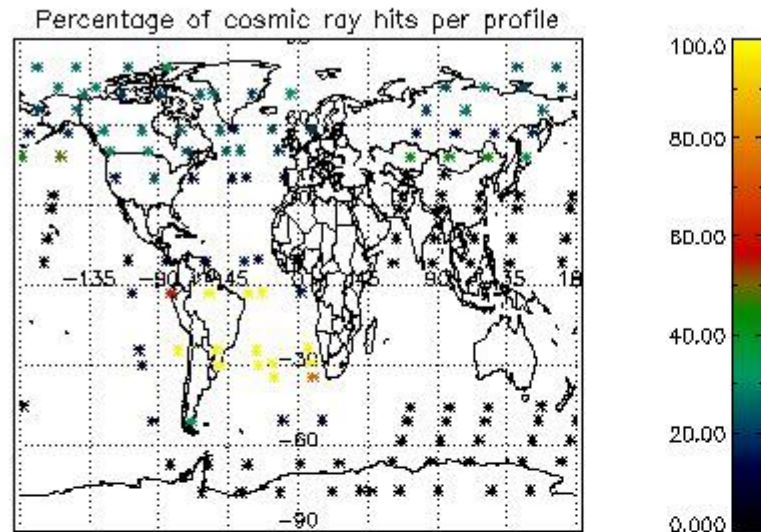

6. Statistics and plot of tangent altitude of the last measurement (DARK & BRIGHT products without errors)

6.1 Statistics on tangent altitude lost:

Statistics	DARK	BRIGHT	TWILIGHT
Mean:	15.388	19.633	NaN
St. deviation:	3.8500	6.2380	NaN
Maximum:	20.832	27.614	NaN
Minimum:	3.8287	3.1928	NaN
Number of data:	48.000	69.000	NaN

6.2 Plot for DARK limb products