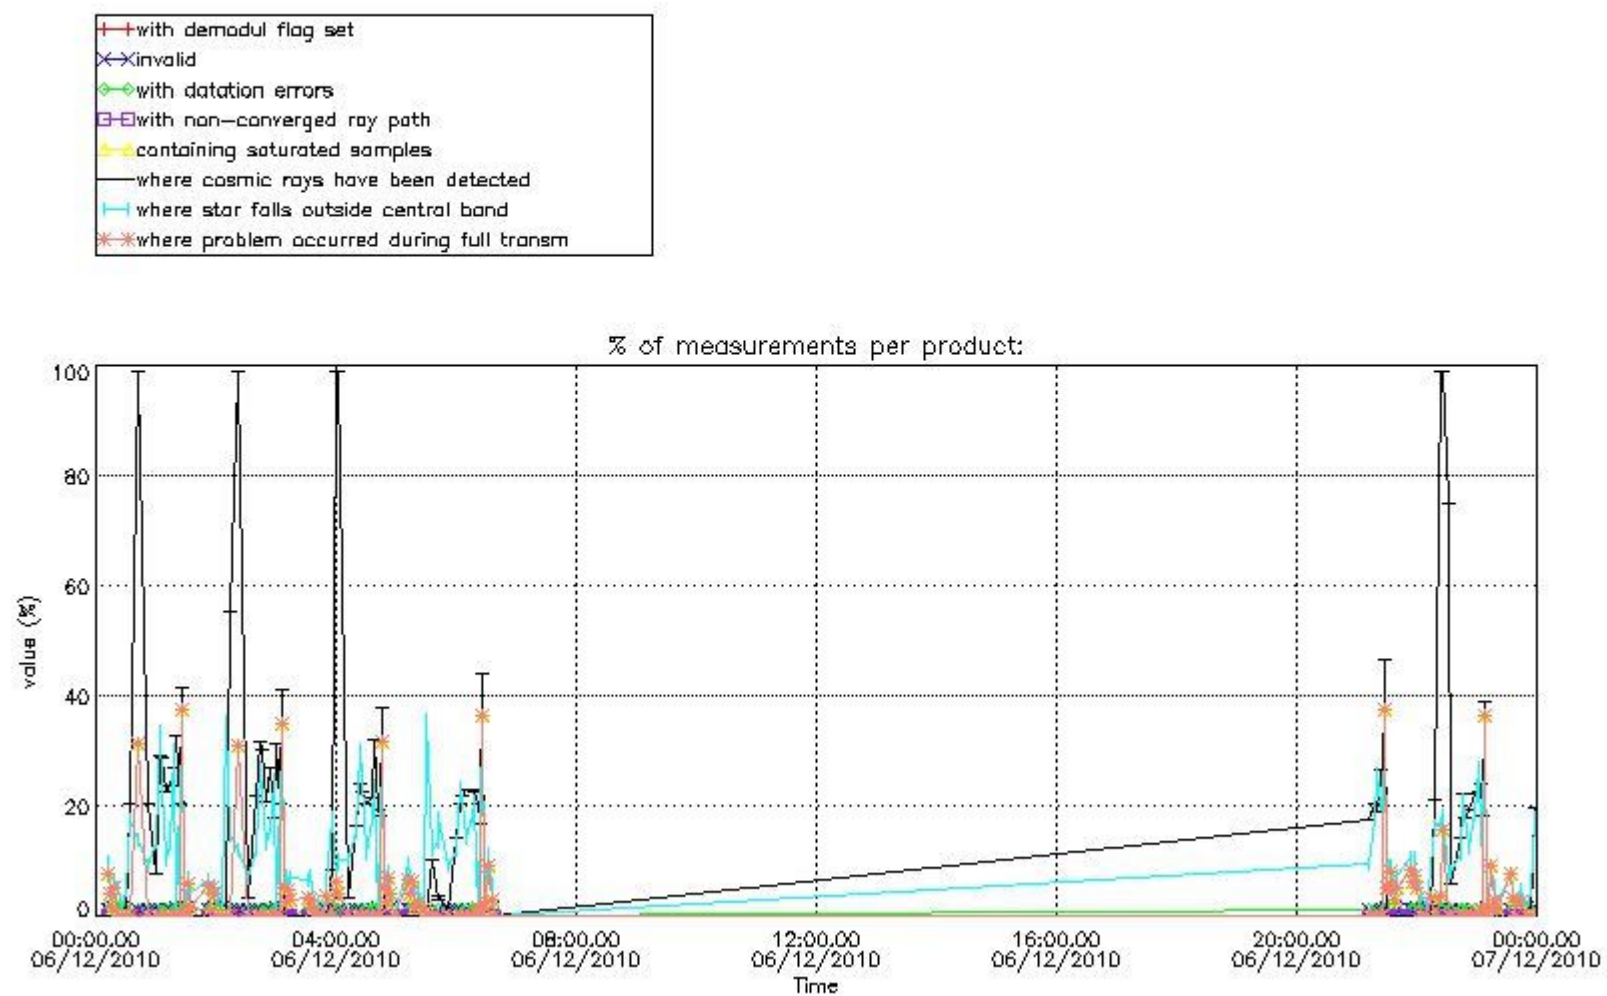

At least one measurement with demodulation flag set:	39.7163 %
Reference spectrum computed from DB:	0.00000 %
Reference spectrum with small number of measurements:	0.00000 %
SATU data not used:	0.00000 %

5.2 Plot quality information per product (time dependant)

5.3 Plot quality information per product (world map)