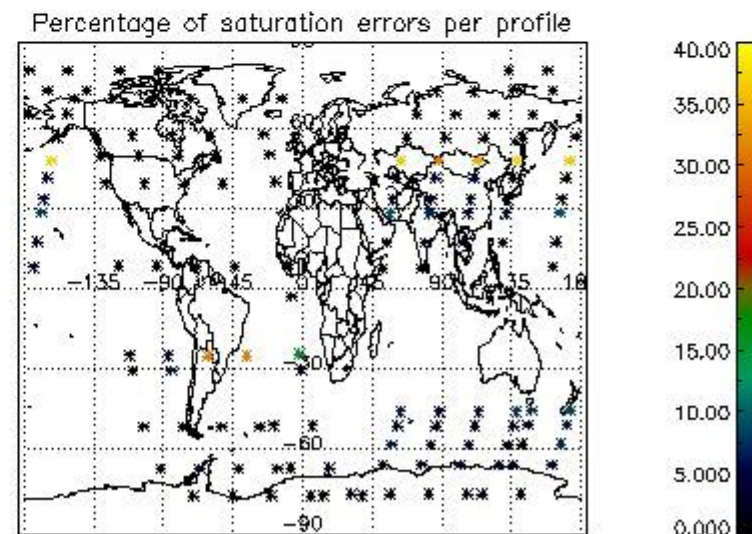

6. Statistics and plot of tangent altitude of the last measurement (DARK & BRIGHT products without errors)

6.1 Statistics on tangent altitude lost:

Statistics	DARK	BRIGHT	TWILIGHT
Mean:	14.546	19.222	NaN
St. deviation:	4.1190	5.6141	NaN
Maximum:	19.984	26.801	NaN
Minimum:	4.0061	4.0092	NaN
Number of data:	35.000	80.000	NaN

6.2 Plot for DARK limb products