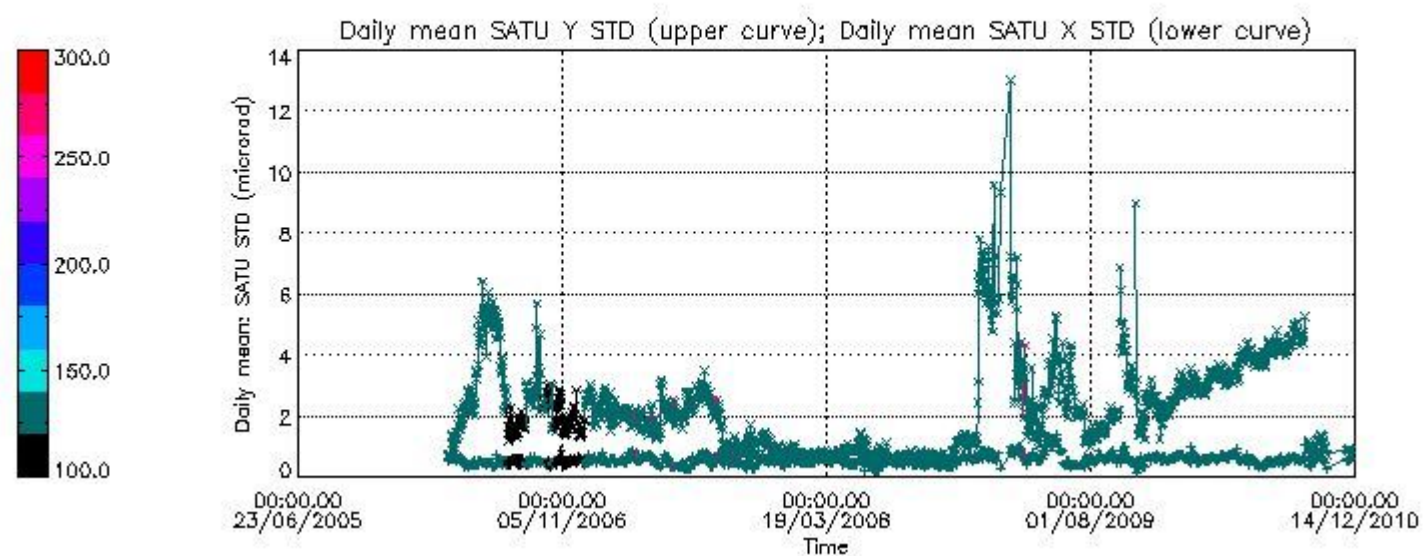

Number of data:	38900.	38900.	78600.	78600.

7.2.2 Trend of daily SATU NEA St. deviation since 1st April 2006 (dark limb)

The long term trend of the SATU 'X' and 'Y' standard deviations should be constant during the whole mission.

The colorbar represents the start tangent altitude (km) of the occultations.

Upper curve: STD of SATU Y axis

Lower curve: STD of SATU X axis

8. Auxiliary Data Files used for the production reported in section 2.4

The number reported in the third column indicates since which file (see list in section 2.4) the corresponding auxiliary file has been used. The fourth column is the date of those product files.

Type	Auxiliary Filename	Used since product	Used since product date
INST_PHYS_CHARACTERISTICS	GOM_INS_AXVIEC20091111_143220_20030716_120000_20500101_000000	1	06-DEC-2010 00:11:47
CALIBRATION_DATABASE	GOM_CAL_AXVIEC20101201_093519_20101129_000000_20500101_000000	1	06-DEC-2010 00:11:47
LEVEL-1B_PROC_CONFIG	GOM_PR1_AXVIEC20091111_145255_20020301_000000_20500101_000000	1	06-DEC-2010 00:11:47
STAR_CATALOGUE	GOM_CAT_AXVIEC20020121_161009_20020101_000000_20200101_000000	1	06-DEC-2010 00:11:47
STELLAR_SPECTRA_DATABANK	GOM_STS_AXVIEC20091111_151504_20020101_160000_20500101_000000	1	06-DEC-2010 00:11:47
ECMWF_FILE	AUX_ECF_AXNECM20101205_054115_20101205_210000_20101206_090000	1	06-DEC-2010 00:11:47
ECMWF_FILE	AUX_ECF_AXNECM20101205_174116_20101206_030000_20101206_150000	47	06-DEC-2010 03:32:15
ECMWF_FILE	AUX_ECF_AXNECM20101206_054116_20101206_210000_20101207_090000	97	06-DEC-2010 21:08:09
OPTIONAL_ECMWF_FILE	MISSING	1	06-DEC-2010 00:11:47
ORBIT_DATA_FILE	DOR_NAV_OPNPDE20101205_225456_000057383097_00130_45834_2064.N1	1	06-DEC-2010 00:11:47
ORBIT_DATA_FILE	DOR_NAV_OPNPDE20101206_003553_000054193097_00131_45835_2065.N1	9	06-DEC-2010 00:42:05
ORBIT_DATA_FILE	DOR_NAV_OPNPDE20101206_021131_000041443097_00132_45836_2066.N1	31	06-DEC-2010 02:14:48
ORBIT_DATA_FILE	DOR_NAV_OPNPDE20101206_032554_000057383097_00133_45837_2067.N1	47	06-DEC-2010 03:32:15
ORBIT_DATA_FILE	DOR_NAV_OPNPDE20101206_050651_000057383097_00134_45838_2068.N1	72	06-DEC-2010 05:12:29
ORBIT_DATA_FILE	DOR_NAV_OPNPDE20101206_210314_000041443097_00144_45848_2069.N1	97	06-DEC-2010 21:08:09
ORBIT_DATA_FILE	DOR_NAV_OPNPDE20101206_221737_000057383097_00144_45848_2070.N1	117	06-DEC-2010 22:23:43