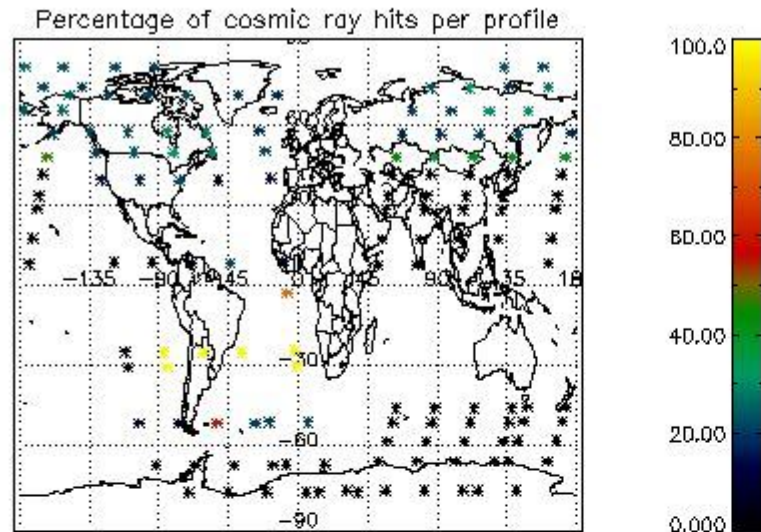

6. Statistics and plot of tangent altitude of the last measurement (DARK & BRIGHT products without errors)

6.1 Statistics on tangent altitude lost:

Statistics	DARK	BRIGHT	TWILIGHT
Mean:	14.546	19.222	NaN
St. deviation:	4.1190	5.6141	NaN
Maximum:	19.984	26.801	NaN
Minimum:	4.0061	4.0092	NaN
Number of data:	35.000	80.000	NaN

6.2 Plot for DARK limb products