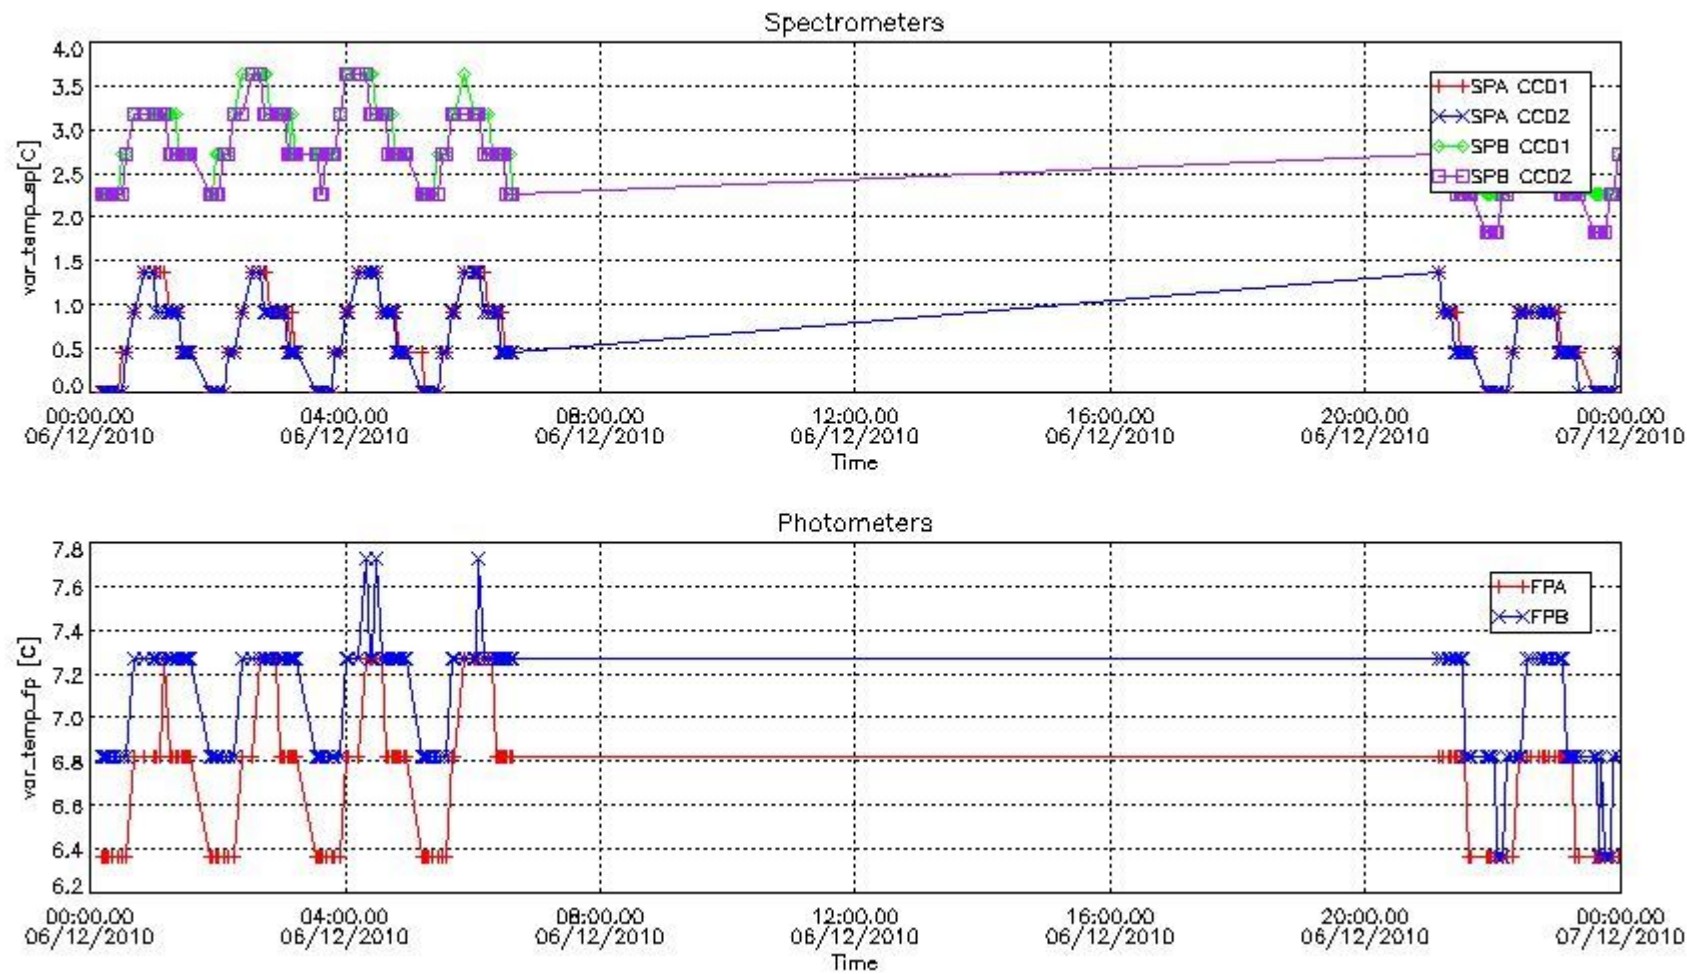

3. Plot of GOMOS spectrometers and photometers temperatures from level 1b data

4. Overview of dark signal processing per product

The Dark Charge (DC) is a temperature-dependant signal added to the useful measurements and it is therefore subtracted from them during the processing. There are two phenomena that produce a continuous increase of the DC: the "hot pixels" (a pixel is "hot" when its DC exceeds by a significant amount its value measured on ground at the same temperature) and the "Random Telegraphic Signal" (abrupt change positive or negative of the CCD pixel signal, random in time, affecting only the DC part of the signal and not the photon generated signal).