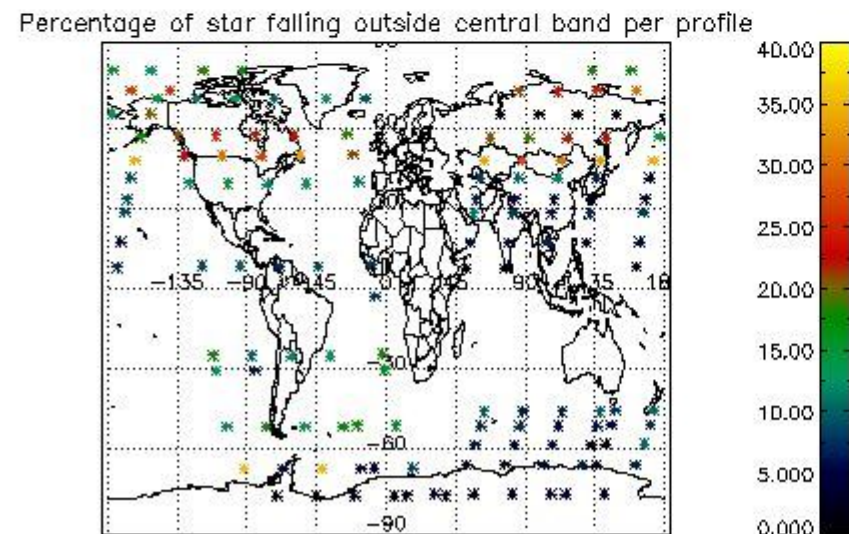

6. Statistics and plot of tangent altitude of the last measurement (DARK & BRIGHT products without errors)

6.1 Statistics on tangent altitude lost:

Statistics	DARK	BRIGHT	TWILIGHT
Mean:	14.546	19.222	NaN
St. deviation:	4.1190	5.6141	NaN
Maximum:	19.984	26.801	NaN
Minimum:	4.0061	4.0092	NaN
Number of data:	35.000	80.000	NaN

6.2 Plot for DARK limb products