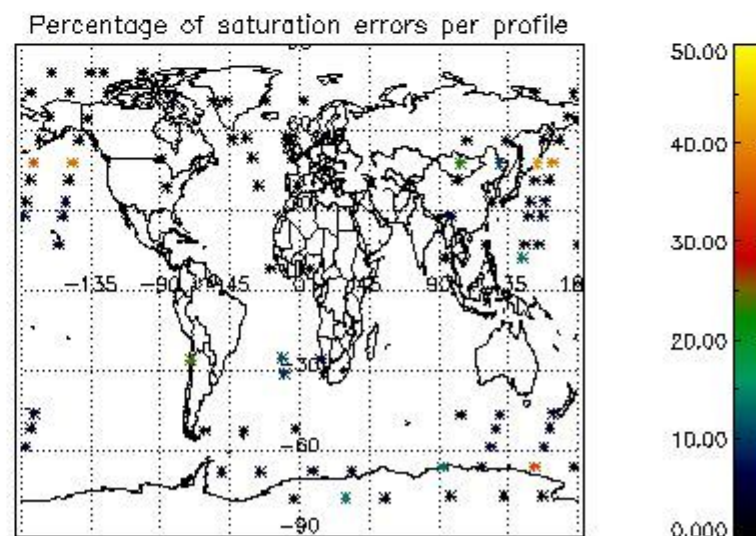

6. Statistics and plot of tangent altitude of the last measurement (DARK & BRIGHT products without errors)

6.1 Statistics on tangent altitude lost:

Statistics	DARK	BRIGHT	TWILIGHT
Mean:	18.269	18.476	NaN
St. deviation:	20.104	6.1164	NaN
Maximum:	108.49	26.046	NaN
Minimum:	3.6619	3.7321	NaN
Number of data:	23.000	48.000	NaN

6.2 Plot for DARK limb products