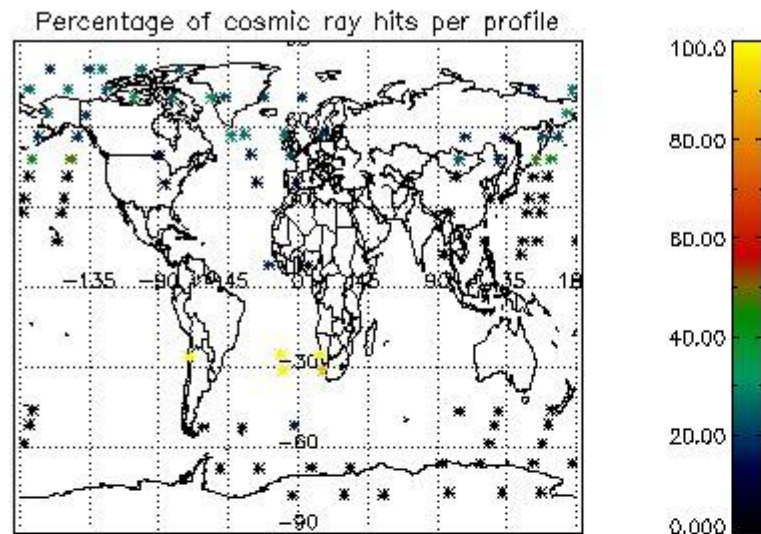

6. Statistics and plot of tangent altitude of the last measurement (DARK & BRIGHT products without errors)

6.1 Statistics on tangent altitude lost:

Statistics	DARK	BRIGHT	TWILIGHT
Mean:	18.269	18.476	NaN
St. deviation:	20.104	6.1164	NaN
Maximum:	108.49	26.046	NaN
Minimum:	3.6619	3.7321	NaN
Number of data:	23.000	48.000	NaN

6.2 Plot for DARK limb products