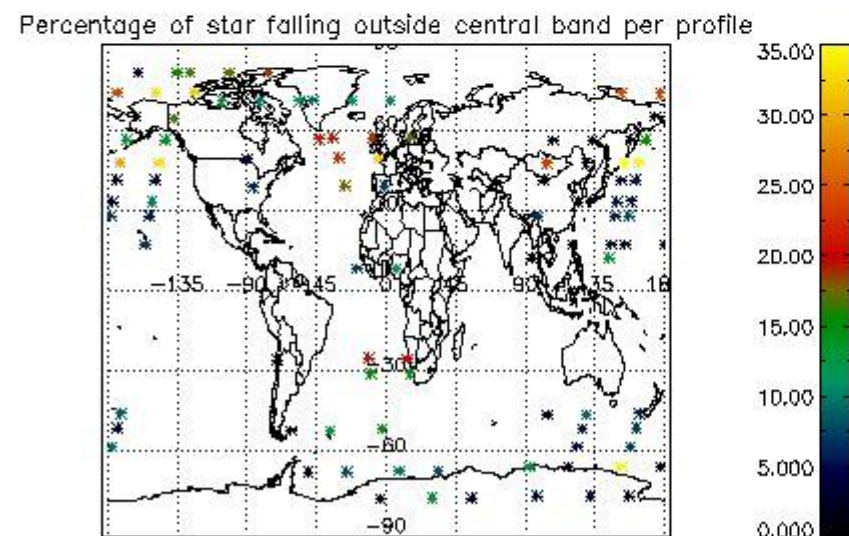

6. Statistics and plot of tangent altitude of the last measurement (DARK & BRIGHT products without errors)

6.1 Statistics on tangent altitude lost:

Statistics	DARK	BRIGHT	TWILIGHT
Mean:	18.269	18.476	NaN
St. deviation:	20.104	6.1164	NaN
Maximum:	108.49	26.046	NaN
Minimum:	3.6619	3.7321	NaN
Number of data:	23.000	48.000	NaN

6.2 Plot for DARK limb products