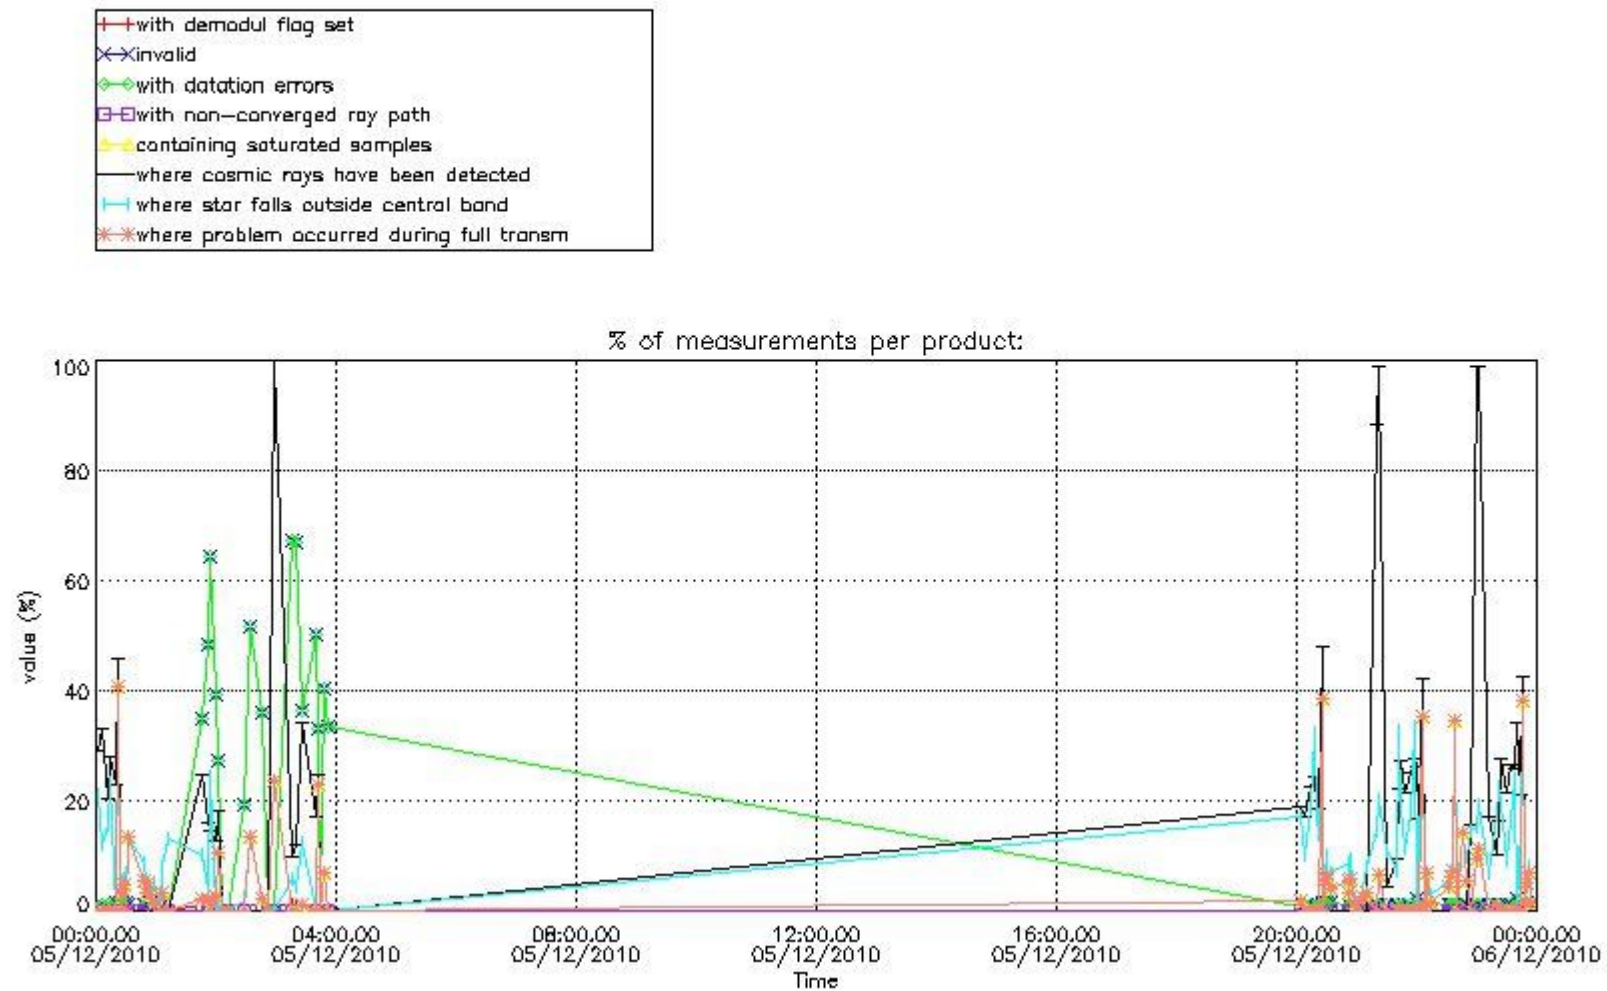

5. Demodulation flag and quality information monitoring

In this section it is presented the modulation information extracted from the pcd (product confidence data) at measurement level and information extracted from the Quality Summary dataset. Only products without errors (error flag in the MPH set to "0") are used.

5.1 Percentage of products during reporting period with:

At least one measurement with demodulation flag set:	41.2371 %
Reference spectrum computed from DB:	0.00000 %
Reference spectrum with small number of measurements:	0.00000 %
SATU data not used:	0.00000 %

5.2 Plot quality information per product (time dependant)

5.3 Plot quality information per product (world map)