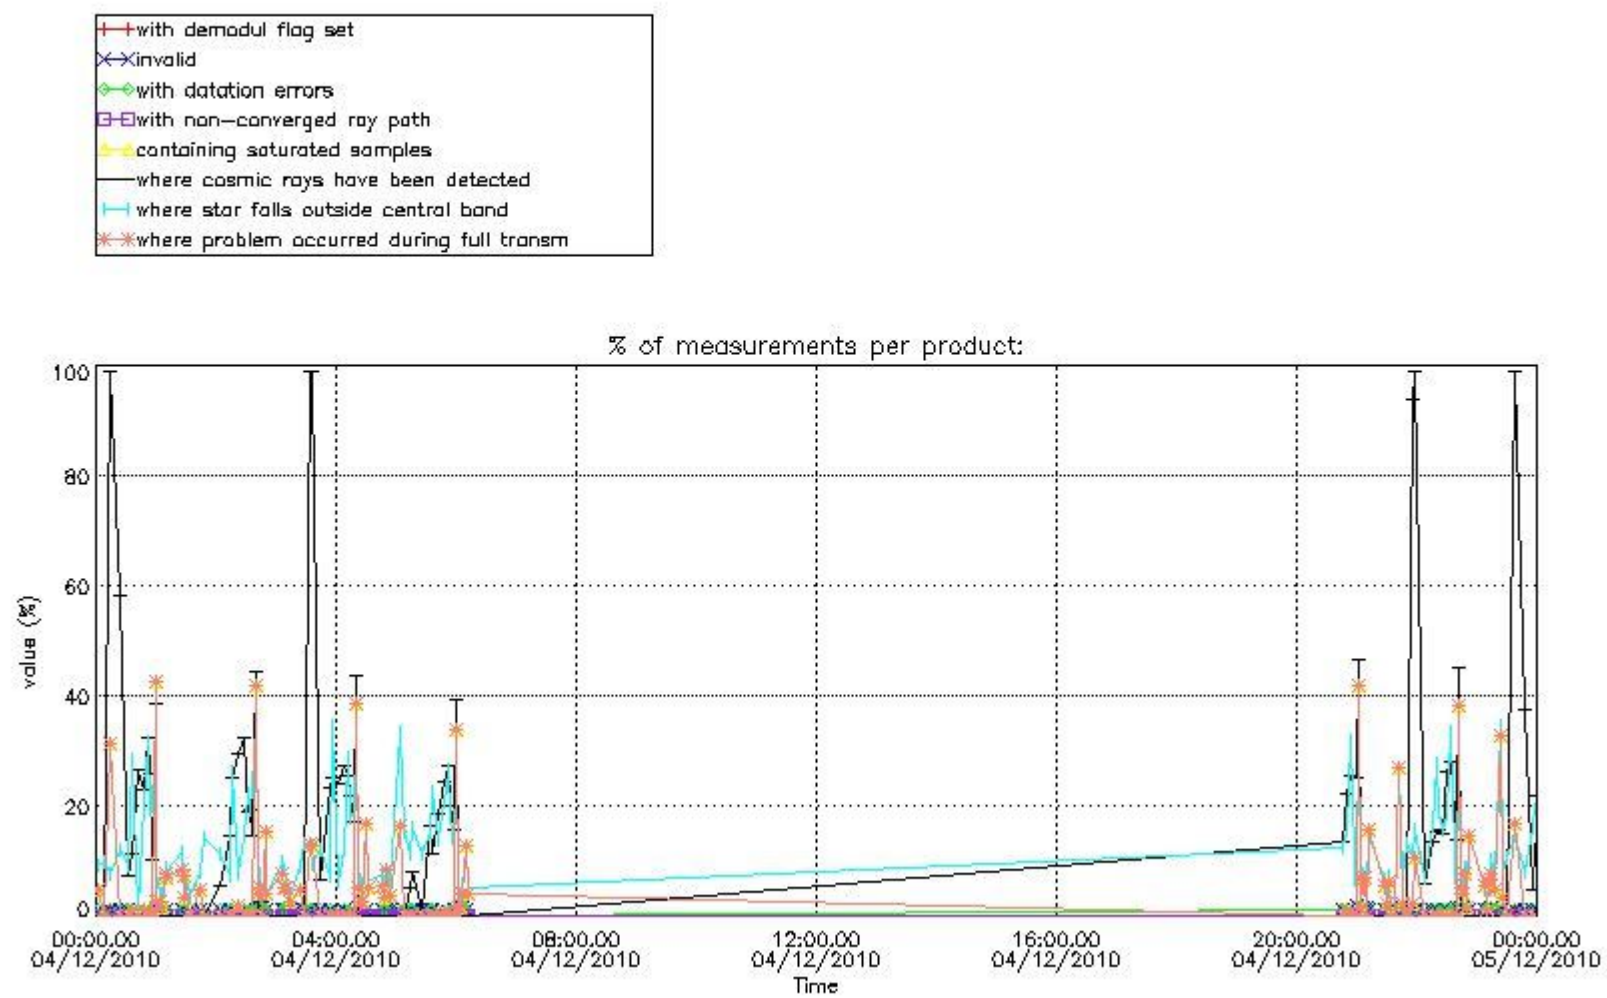

At least one measurement with demodulation flag set:	43.3071 %
Reference spectrum computed from DB:	0.00000 %
Reference spectrum with small number of measurements:	0.00000 %
SATU data not used:	0.00000 %

5.2 Plot quality information per product (time dependant)

5.3 Plot quality information per product (world map)