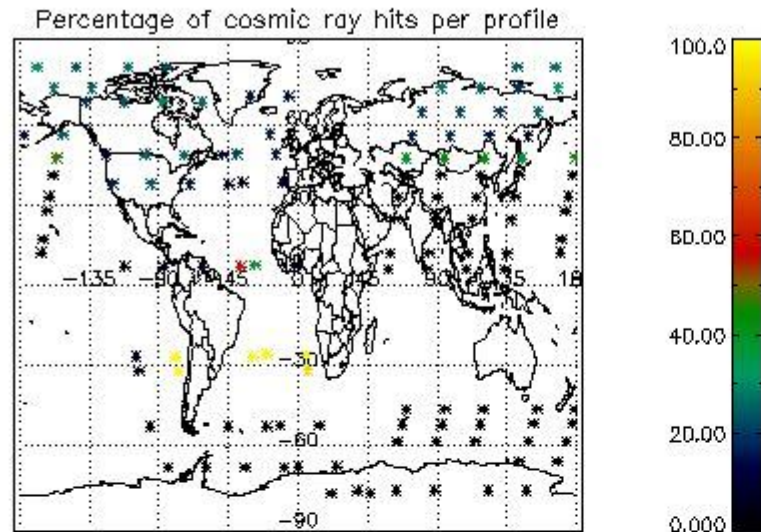

6. Statistics and plot of tangent altitude of the last measurement (DARK & BRIGHT products without errors)

6.1 Statistics on tangent altitude lost:

Statistics	DARK	BRIGHT	TWILIGHT
Mean:	15.205	18.009	NaN
St. deviation:	4.4677	5.4798	NaN
Maximum:	23.189	26.274	NaN
Minimum:	3.3827	4.1385	NaN
Number of data:	33.000	72.000	NaN

6.2 Plot for DARK limb products