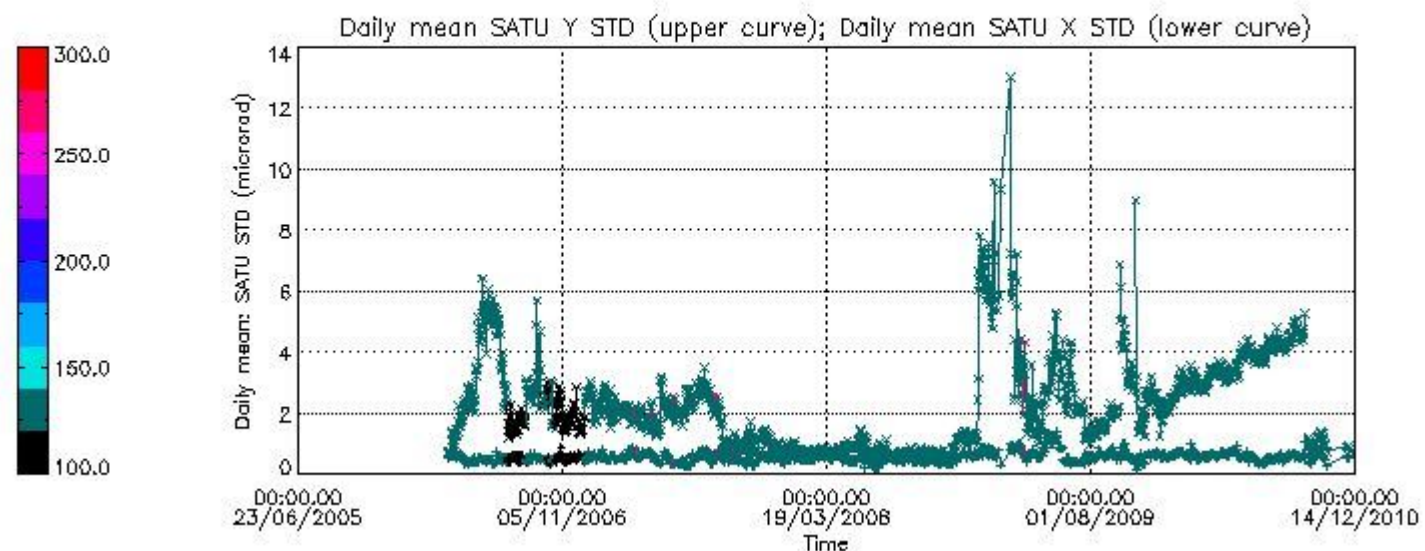

Number of data:	37450.	37450.	71450.	71450.

7.2.2 Trend of daily SATU NEA St. deviation since 1st April 2006 (dark limb)

The long term trend of the SATU 'X' and 'Y' standard deviations should be constant during the whole mission.

The colorbar represents the start tangent altitude (km) of the occultations.

Upper curve: STD of SATU Y axis

Lower curve: STD of SATU X axis

8. Auxiliary Data Files used for the production reported in section 2.4

The number reported in the third column indicates since which file (see list in section 2.4) the corresponding auxiliary file has been used. The fourth column is the date of those product files.

Type	Auxiliary Filename	Used since product	Used since product date
INST_PHYS_CHARACTERISTICS	GOM_INS_AXVIEC20091111_143220_20030716_120000_20500101_000000	1	04-DEC-2010 00:02:59
CALIBRATION_DATABASE	GOM_CAL_AXVIEC20101201_093519_20101129_000000_20500101_000000	1	04-DEC-2010 00:02:59
LEVEL-1B_PROC_CONFIG	GOM_PR1_AXVIEC20091111_145255_20020301_000000_20500101_000000	1	04-DEC-2010 00:02:59
STAR_CATALOGUE	GOM_CAT_AXVIEC20020121_161009_20020101_000000_20200101_000000	1	04-DEC-2010 00:02:59
STELLAR_SPECTRA_DATABANK	GOM_STS_AXVIEC20091111_151504_20020101_160000_20500101_000000	1	04-DEC-2010 00:02:59
ECMWF_FILE	AUX_ECF_AXNECM20101203_054116_20101203_210000_20101204_090000	1	04-DEC-2010 00:02:59
ECMWF_FILE	AUX_ECF_AXNECM20101203_174115_20101204_030000_20101204_150000	38	04-DEC-2010 03:05:39
ECMWF_FILE	AUX_ECF_AXNECM20101204_062116_20101204_150000_20101205_030000	82	04-DEC-2010 20:41:01
ECMWF_FILE	AUX_ECF_AXNECM20101204_062116_20101204_210000_20101205_090000	101	04-DEC-2010 21:56:29
OPTIONAL_ECMWF_FILE	MISSING	1	04-DEC-2010 00:02:59
ORBIT_DATA_FILE	DOR_NAV_OPNPDE20101203_222838_000057383097_00101_45805_2051.N1	1	04-DEC-2010 00:02:59
ORBIT_DATA_FILE	DOR_NAV_OPNPDE20101204_000935_000054193097_00102_45806_2052.N1	3	04-DEC-2010 00:14:51
ORBIT_DATA_FILE	DOR_NAV_OPNPDE20101204_014513_000041443097_00103_45807_2053.N1	24	04-DEC-2010 02:04:30
ORBIT_DATA_FILE	DOR_NAV_OPNPDE20101204_025936_000057383097_00104_45808_2054.N1	38	04-DEC-2010 03:05:39
ORBIT_DATA_FILE	DOR_NAV_OPNPDE20101204_044033_000057383097_00105_45809_2055.N1	60	04-DEC-2010 04:45:53
ORBIT_DATA_FILE	DOR_NAV_OPNPDE20101204_203656_000041443097_00115_45819_2056.N1	82	04-DEC-2010 20:41:01
ORBIT_DATA_FILE	DOR_NAV_OPNPDE20101204_215119_000057383097_00115_45819_2057.N1	101	04-DEC-2010 21:56:29
ORBIT_DATA_FILE	DOR_NAV_OPNPDE20101204_233216_000054193097_00116_45820_2058.N1	125	04-DEC-2010 23:38:20