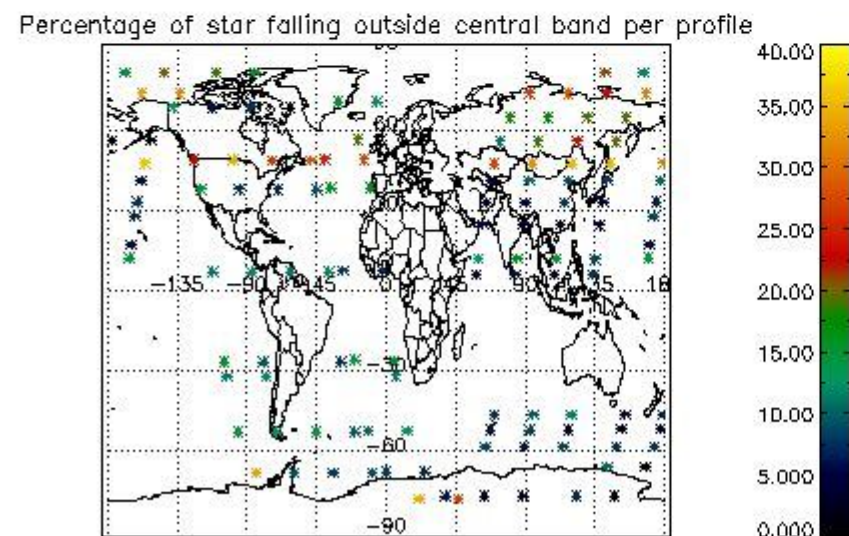

6. Statistics and plot of tangent altitude of the last measurement (DARK & BRIGHT products without errors)

6.1 Statistics on tangent altitude lost:

Statistics	DARK	BRIGHT	TWILIGHT
Mean:	15.205	18.009	NaN
St. deviation:	4.4677	5.4798	NaN
Maximum:	23.189	26.274	NaN
Minimum:	3.3827	4.1385	NaN
Number of data:	33.000	72.000	NaN

6.2 Plot for DARK limb products