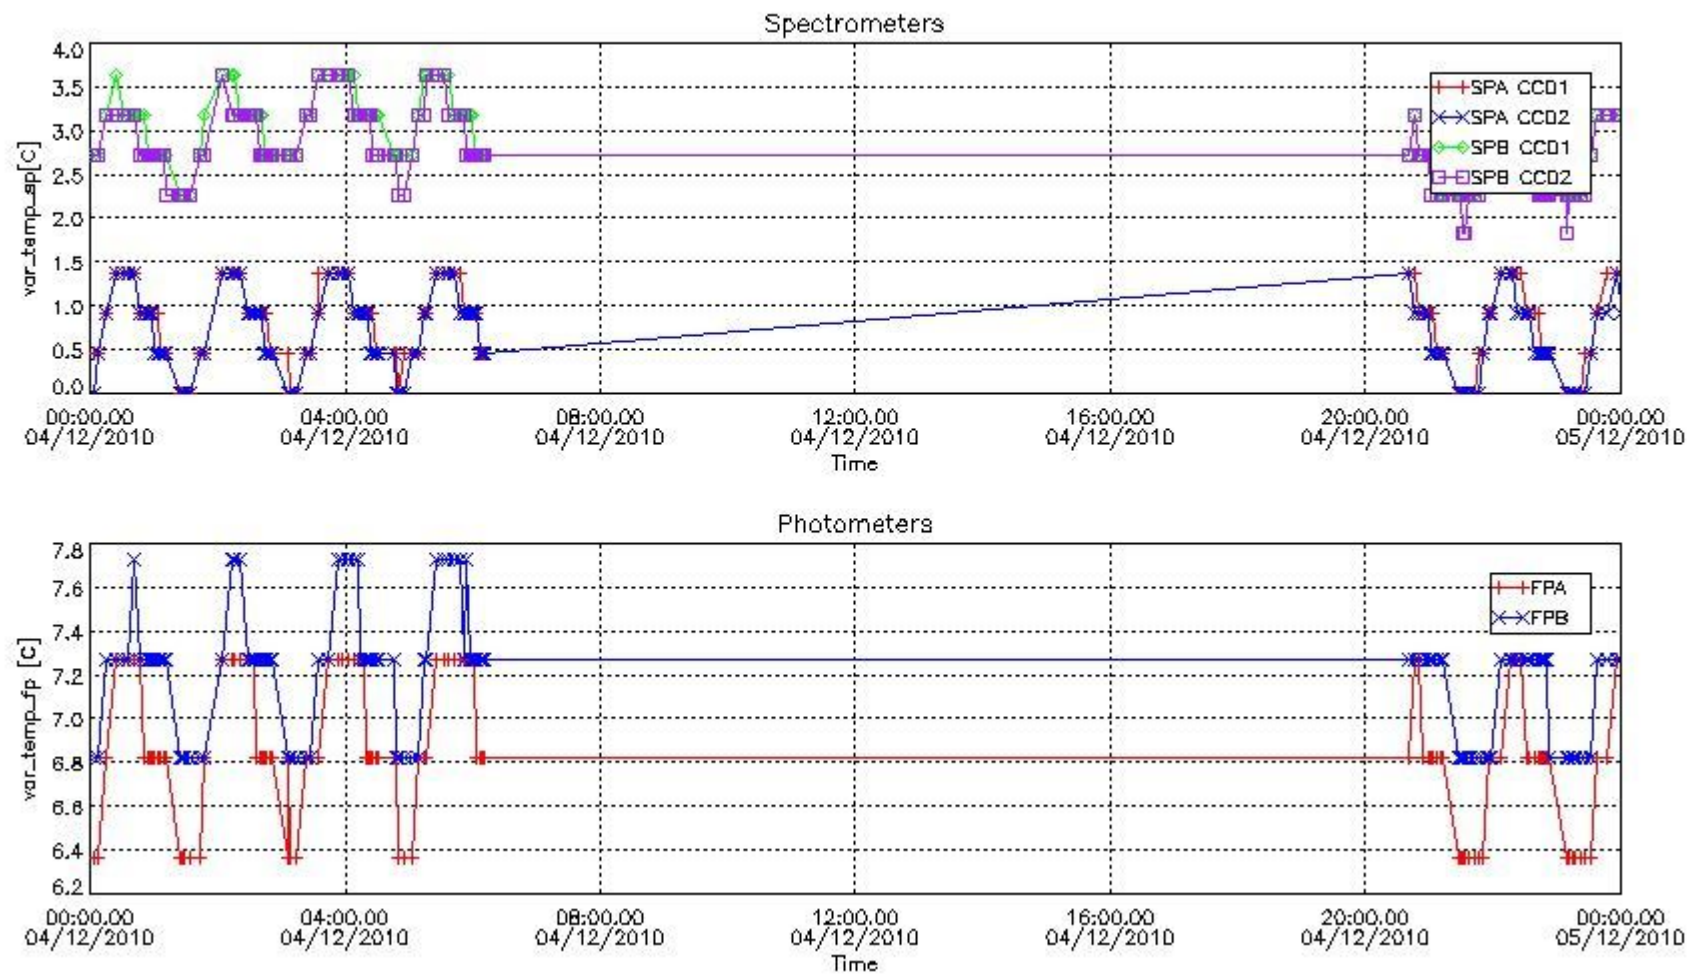

125	GOM_TRA_1PNPDE20101204_233820_000000513097_00116_45820_3729.N1	04-DEC-2010 23:38:20	Dark	51.000	171	2Eps Crv	3.0010	4250.0	102	45820	No
126	GOM_TRA_1PNPDE20101204_234743_000000443097_00117_45821_3730.N1	04-DEC-2010 23:47:43	Dark	44.000	113	Mu Vel	2.6920	5000.0	88	45821	No
127	GOM_TRA_1PNPDE20101204_235621_000000533097_00117_45821_3731.N1	04-DEC-2010 23:56:21	Dark	53.000	34	Gam2Vel	1.7930	23000.	106	45821	No
128	GOM_TRA_1PNPDE20101204_235923_000000513097_00117_45821_3732.N1	04-DEC-2010 23:59:23	Dark	50.500	2	Alp Car	-0.73600	7000.0	101	45821	No

3. Plot of GOMOS spectrometers and photometers temperatures from level 1b data

4. Overview of dark signal processing per product

The Dark Charge (DC) is a temperature-dependant signal added to the useful measurements and it is therefore subtracted from them during the processing. There are two phenomena that produce a continuous increase of the DC: the "hot pixels" (a pixel is "hot" when its DC exceeds by a significant amount its value measured on ground at the same temperature) and the "Random Telegraphic Signal" (abrupt change positive or negative of the CCD pixel signal, random in time, affecting only the DC part of the signal and not the photon generated signal).

In this section a list of products that did not use the Dark Sky Area (DSA) observation for the DC computation is given. It is also provided the mean DC plot per product for dark limb products with no error flag set.

4.1 These products did not use the DSA observation for DC computation:

Product name	DC information
GOM_TRA_1PNPDE20101204_204101_000000603097_00115_45819_3629.N1	DC map with no T dep.
GOM_TRA_1PNPDE20101204_204512_000000453097_00115_45819_3630.N1	DC map used
GOM_TRA_1PNPDE20101204_205040_000000523097_00115_45819_3631.N1	DC map used
GOM_TRA_1PNPDE20101204_205405_000000633097_00115_45819_3632.N1	DC map used
GOM_TRA_1PNPDE20101204_205925_000000263097_00115_45819_3633.N1	DC map used
GOM_TRA_1PNPDE20101204_210150_000000603097_00115_45819_3634.N1	DC map used