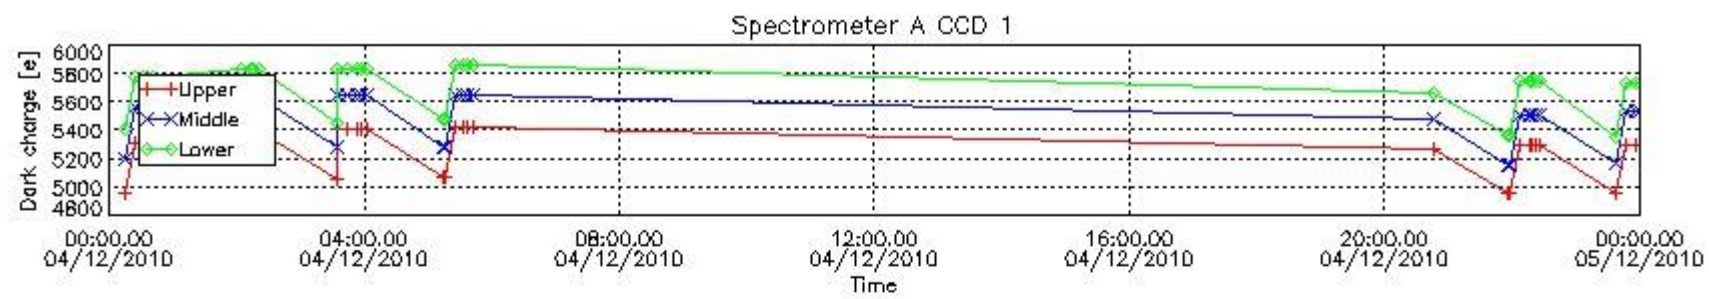

5. Demodulation flag and quality information monitoring

In this section it is presented the modulation information extracted from the pcd (product confidence data) at measurement level and information extracted from the Quality Summary dataset. Only products without errors (error flag in the MPH set to "0") are used.

5.1 Percentage of products during reporting period with: