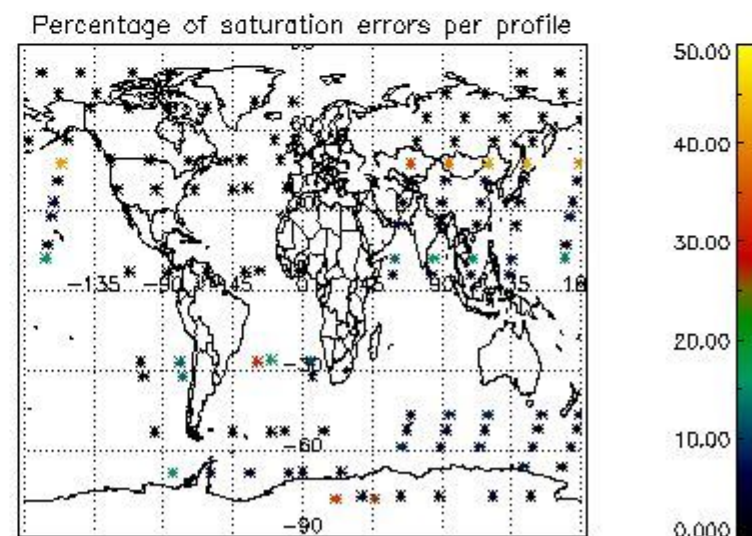

6. Statistics and plot of tangent altitude of the last measurement (DARK & BRIGHT products without errors)

6.1 Statistics on tangent altitude lost:

Statistics	DARK	BRIGHT	TWILIGHT
Mean:	15.205	18.009	NaN
St. deviation:	4.4677	5.4798	NaN
Maximum:	23.189	26.274	NaN
Minimum:	3.3827	4.1385	NaN
Number of data:	33.000	72.000	NaN

6.2 Plot for DARK limb products