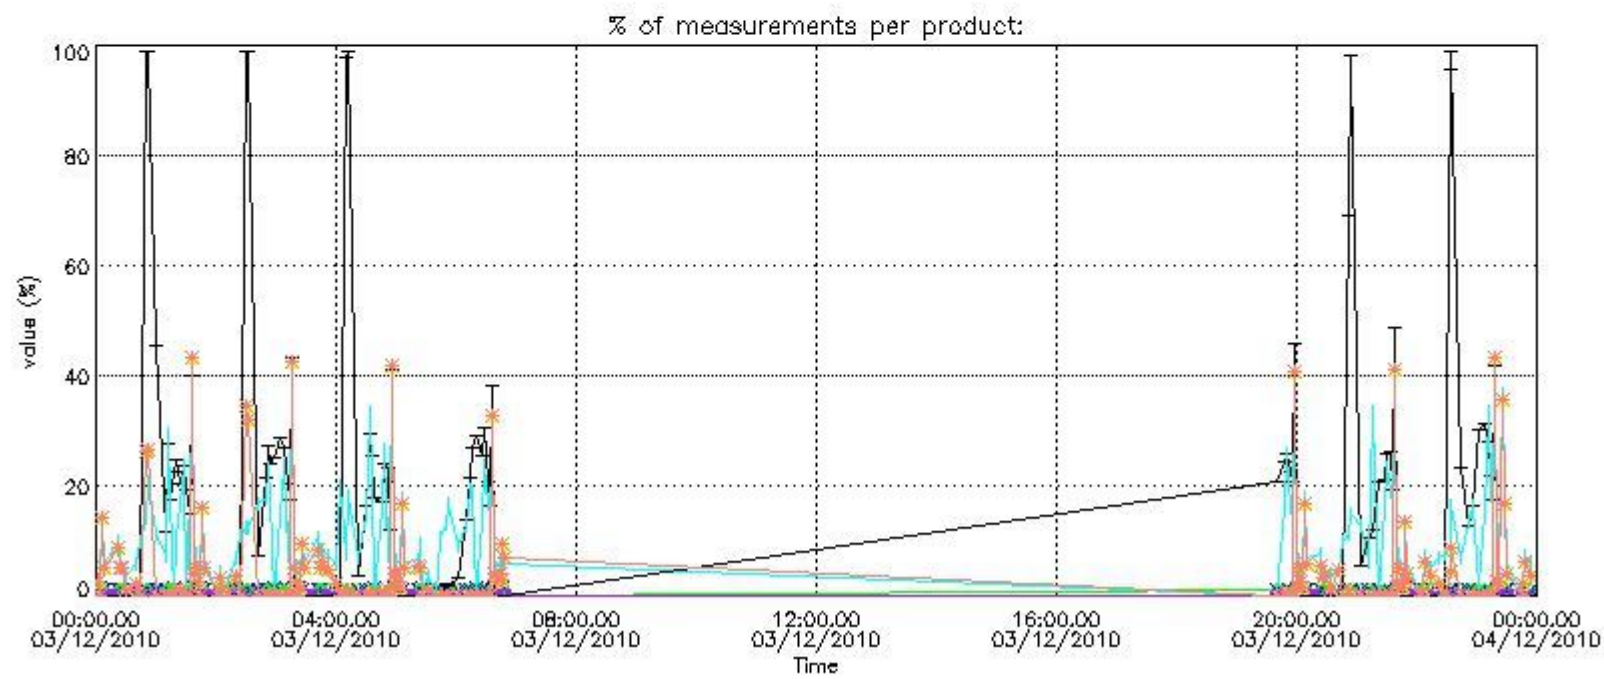

(error flag in the MPH set to "0") are used.

5.1 Percentage of products during reporting period with:

At least one measurement with demodulation flag set:	43.2099 %
Reference spectrum computed from DB:	0.00000 %
Reference spectrum with small number of measurements:	0.00000 %
SATU data not used:	0.00000 %

5.2 Plot quality information per product (time dependant)

5.3 Plot quality information per product (world map)