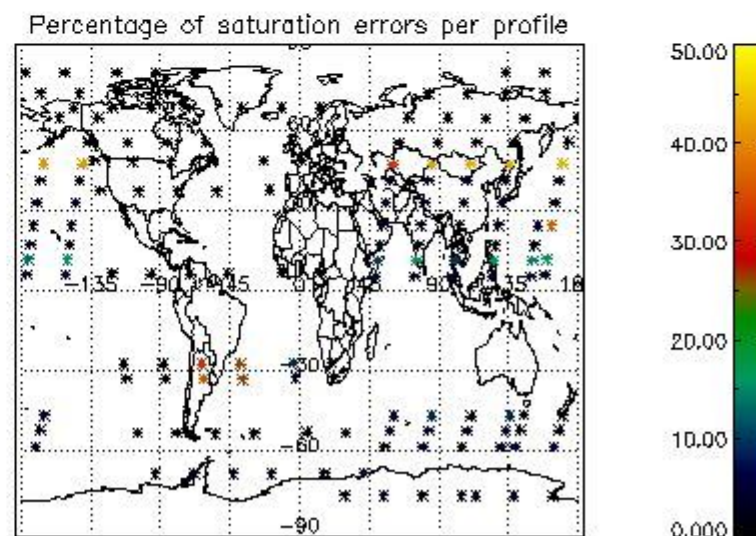

(error flag in the MPH set to "0") are used.

5.1 Percentage of products during reporting period with:

|   |           |
|---|-----------|
| At least one measurement with demodulation flag set:  | 43.2099 % |
| Reference spectrum computed from DB:                  | 0.00000 % |
| Reference spectrum with small number of measurements: | 0.00000 % |
| SATU data not used:                                   | 0.00000 % |

5.2 Plot quality information per product (time dependant)

5.3 Plot quality information per product (world map)