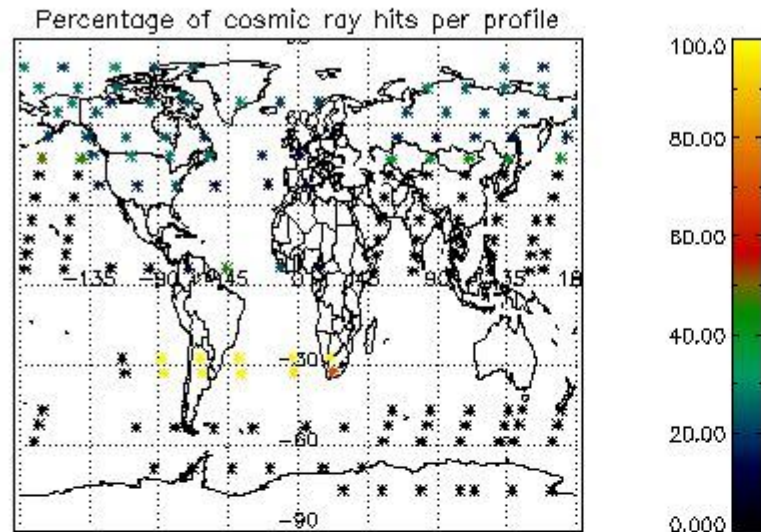

6. Statistics and plot of tangent altitude of the last measurement (DARK & BRIGHT products without errors)

6.1 Statistics on tangent altitude lost:

Statistics	DARK	BRIGHT	TWILIGHT
Mean:	20.164	19.265	NaN
St. deviation:	15.441	5.3201	NaN
Maximum:	71.012	26.541	NaN
Minimum:	3.1619	3.4703	NaN
Number of data:	42.000	92.000	NaN

6.2 Plot for DARK limb products