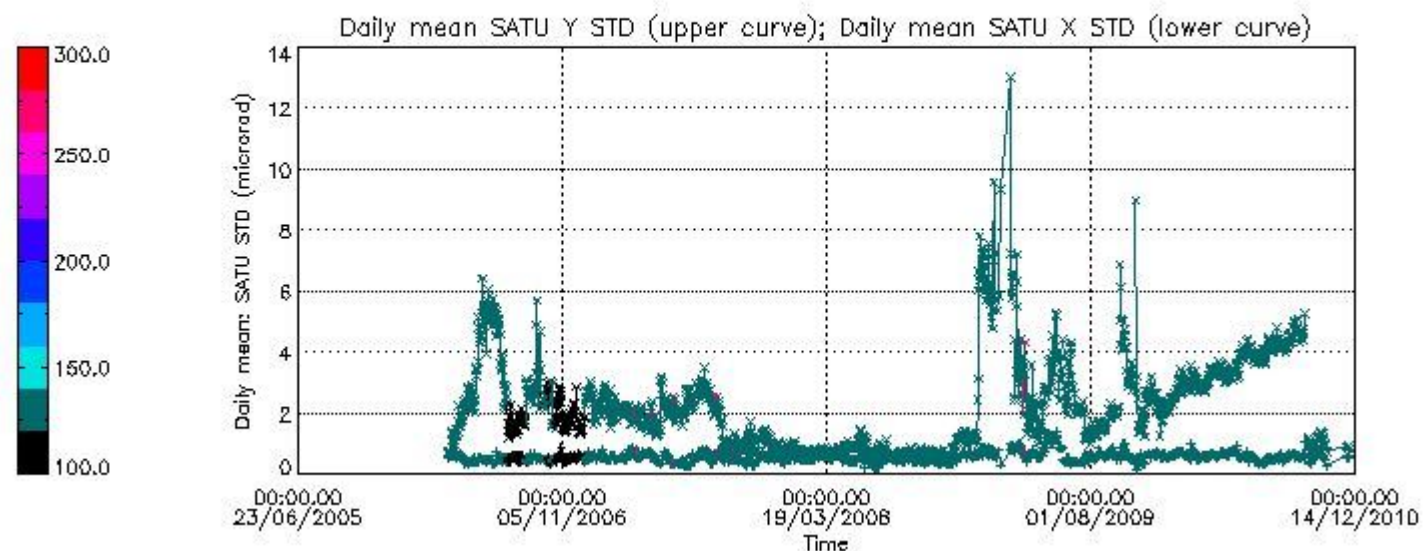

Number of data:	49050.	49050.	92050.	92050.

7.2.2 Trend of daily SATU NEA St. deviation since 1st April 2006 (dark limb)

The long term trend of the SATU 'X' and 'Y' standard deviations should be constant during the whole mission.

The colorbar represents the start tangent altitude (km) of the occultations.

Upper curve: STD of SATU Y axis

Lower curve: STD of SATU X axis

8. Auxiliary Data Files used for the production reported in section 2.4

The number reported in the third column indicates since which file (see list in section 2.4) the corresponding auxiliary file has been used. The fourth column is the date of those product files.

Type	Auxiliary Filename	Used since product	Used since product date
INST_PHYS_CHARACTERISTICS	GOM_INS_AXVIEC20091111_143220_20030716_120000_20500101_000000	1	03-DEC-2010 00:02:04
CALIBRATION_DATABASE	GOM_CAL_AXVIEC20101201_093519_20101129_000000_20500101_000000	1	03-DEC-2010 00:02:04
LEVEL-1B_PROC_CONFIG	GOM_PR1_AXVIEC20091111_145255_20020301_000000_20500101_000000	1	03-DEC-2010 00:02:04
STAR_CATALOGUE	GOM_CAT_AXVIEC20020121_161009_20020101_000000_20200101_000000	1	03-DEC-2010 00:02:04
STELLAR_SPECTRA_DATABANK	GOM_STS_AXVIEC20091111_151504_20020101_160000_20500101_000000	1	03-DEC-2010 00:02:04
ECMWF_FILE	AUX_ECF_AXNECM20101202_054115_20101202_210000_20101203_090000	1	03-DEC-2010 00:02:04
ECMWF_FILE	AUX_ECF_AXNECM20101202_174116_20101203_030000_20101203_150000	54	03-DEC-2010 03:42:28
ECMWF_FILE	AUX_ECA_AXNECM20101203_052114_20101202_210000_20101203_090000	78	03-DEC-2010 05:22:42
ECMWF_FILE	AUX_ECA_AXNECM20101203_172116_20101203_090000_20101203_210000	102	03-DEC-2010 19:40:59
ECMWF_FILE	AUX_ECF_AXNECM20101203_054115_20101203_150000_20101204_030000	119	03-DEC-2010 20:46:58
ECMWF_FILE	AUX_ECF_AXNECM20101203_054116_20101203_210000_20101204_090000	143	03-DEC-2010 22:33:00
OPTIONAL_ECMWF_FILE	MISSING	1	03-DEC-2010 00:02:04
ORBIT_DATA_FILE	DOR_NAV_OPNPDE20101202_230558_000057383097_00087_45791_2044.N1	1	03-DEC-2010 00:02:04
ORBIT_DATA_FILE	DOR_NAV_OPNPDE20101203_004136_000057383097_00088_45792_2045.N1	11	03-DEC-2010 00:49:46
ORBIT_DATA_FILE	DOR_NAV_OPNPDE20101203_022233_000041443097_00089_45793_2046.N1	35	03-DEC-2010 02:24:16
ORBIT_DATA_FILE	DOR_NAV_OPNPDE20101203_033656_000057383097_00090_45794_2047.N1	54	03-DEC-2010 03:42:28
ORBIT_DATA_FILE	DOR_NAV_OPNPDE20101203_051753_000057383097_00091_45795_2048.N1	78	03-DEC-2010 05:22:42
ORBIT_DATA_FILE	DOR_NAV_OPNPDE20101203_193318_000038253097_00100_45804_2049.N1	102	03-DEC-2010 19:40:59
ORBIT_DATA_FILE	DOR_NAV_OPNPDE20101203_204222_000060573097_00100_45804_2050.N1	119	03-DEC-2010 20:46:58
ORBIT_DATA_FILE	DOR_NAV_OPNPDE20101203_222838_000057383097_00101_45805_2051.N1	143	03-DEC-2010 22:33:00