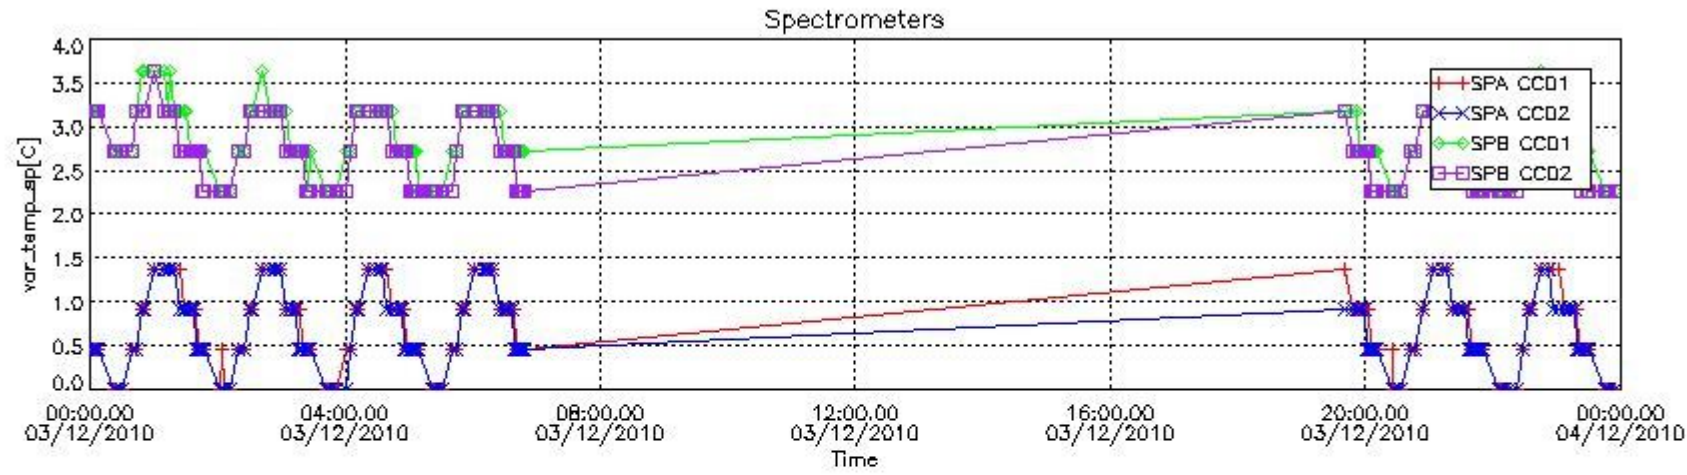

4. Overview of dark signal processing per product

The Dark Charge (DC) is a temperature-dependant signal added to the useful measurements and it is therefore subtracted from them during the processing. There are two phenomena that produce a continuous increase of the DC: the "hot pixels" (a pixel is "hot" when its DC exceeds by a significant amount its value measured on ground at the same temperature) and the "Random Telegraphic Signal" (abrupt change positive or negative of the CCD pixel signal, random in time, affecting only the DC part of the signal and not the photon generated signal).

In this section a list of products that did not use the Dark Sky Area (DSA) observation for the DC computation is given. It is also provided the mean DC plot per product for dark limb products with no error flag set.

4.1 These products did not use the DSA observation for DC computation:

Product name	DC information
GOM_TRA_1PNPDE20101203_194059_000000513097_00100_45804_3258.N1	DC map used
GOM_TRA_1PNPDE20101203_194707_000000533097_00100_45804_3259.N1	DC map used
GOM_TRA_1PNPDE20101203_195035_000000593097_00100_45804_3260.N1	DC map used
GOM_TRA_1PNPDE20101203_195324_000000603097_00100_45804_3261.N1	DC map used
GOM_TRA_1PNPDE20101203_195601_000000603097_00100_45804_3262.N1	DC map used
GOM_TRA_1PNPDE20101203_195824_000000593097_00100_45804_3263.N1	DC map used
GOM_TRA_1PNPDE20101203_200008_000000383097_00100_45804_3264.N1	DC map used
GOM_TRA_1PNPDE20101203_200227_000000393097_00100_45804_3265.N1	DC map used
GOM_TRA_1PNPDE20101203_200450_000000373097_00100_45804_3266.N1	DC map used
GOM_TRA_1PNPDE20101203_200654_000000363097_00100_45804_3267.N1	DC map used
GOM_TRA_1PNPDE20101203_200825_000000513097_00100_45804_3268.N1	DC map used
GOM_TRA_1PNPDE20101203_201002_000000513097_00100_45804_3269.N1	DC map used
GOM_TRA_1PNPDE20101203_202445_000000463097_00100_45804_3270.N1	DC map used
GOM_TRA_1PNPDE20101203_202619_000000473097_00100_45804_3271.N1	DC map used