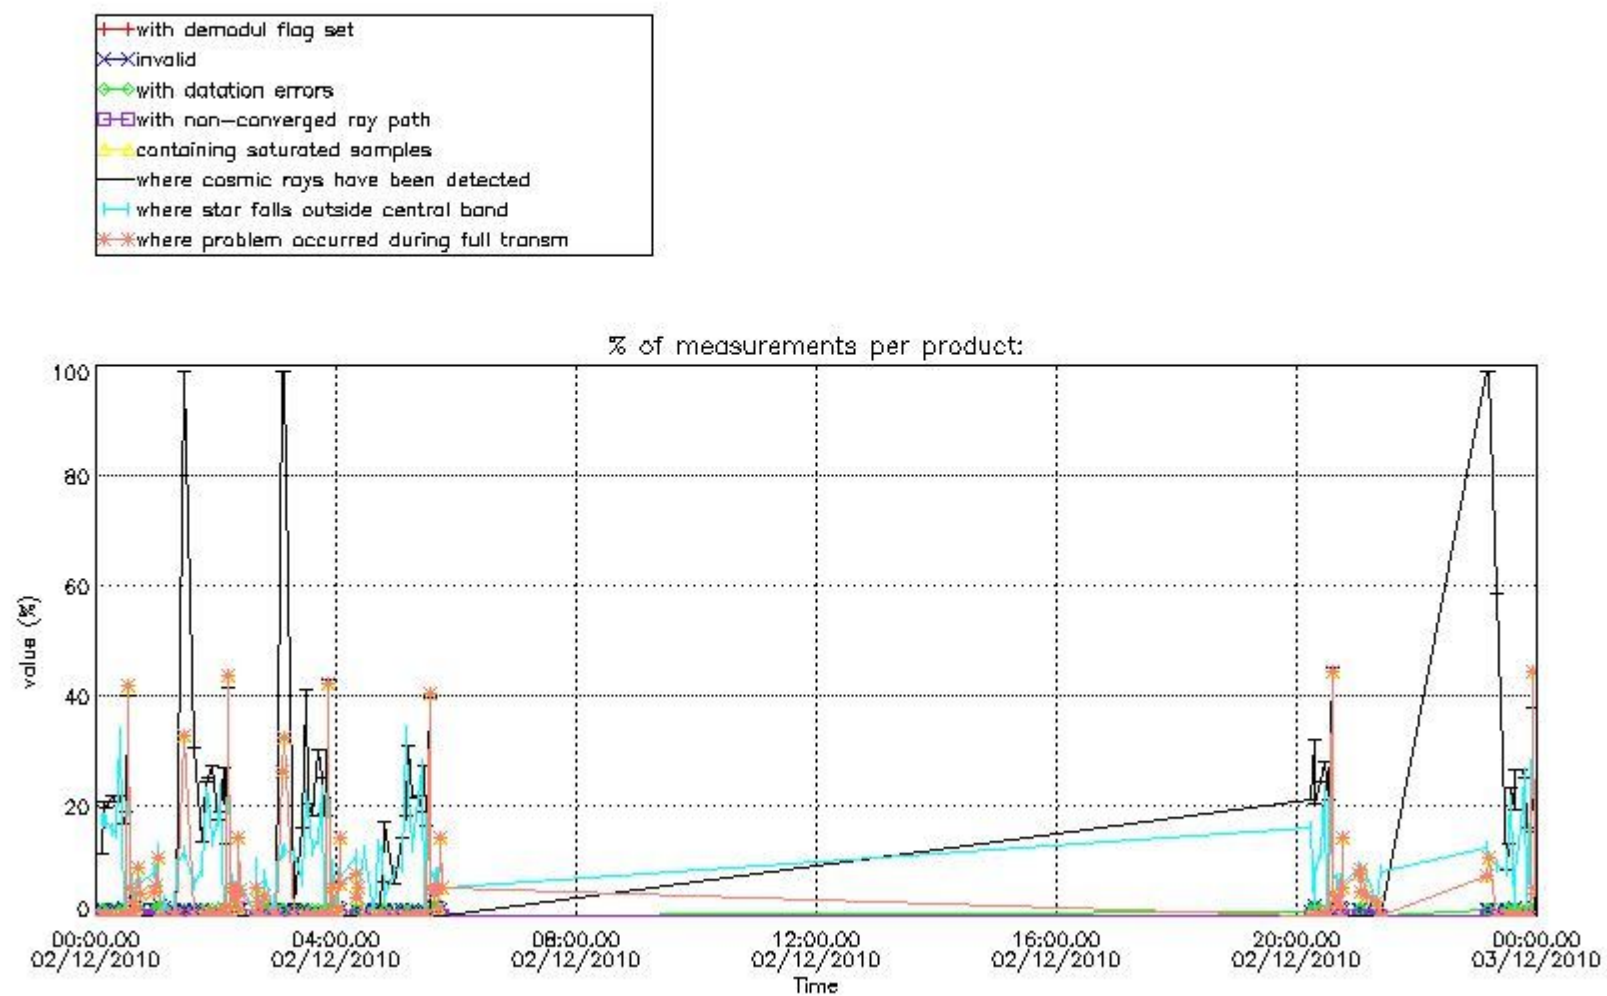

At least one measurement with demodulation flag set:	47.1545 %
Reference spectrum computed from DB:	0.00000 %
Reference spectrum with small number of measurements:	0.00000 %
SATU data not used:	0.00000 %

5.2 Plot quality information per product (time dependant)

5.3 Plot quality information per product (world map)