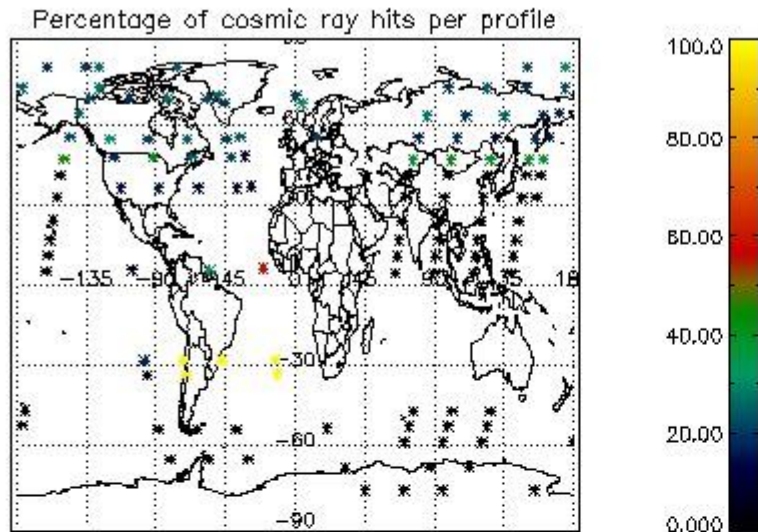

6. Statistics and plot of tangent altitude of the last measurement (DARK & BRIGHT products without errors)

6.1 Statistics on tangent altitude lost:

Statistics	DARK	BRIGHT	TWILIGHT
Mean:	18.755	19.794	NaN
St. deviation:	14.335	6.7549	NaN
Maximum:	77.230	49.430	NaN
Minimum:	3.3485	4.1150	NaN
Number of data:	35.000	62.000	NaN

6.2 Plot for DARK limb products