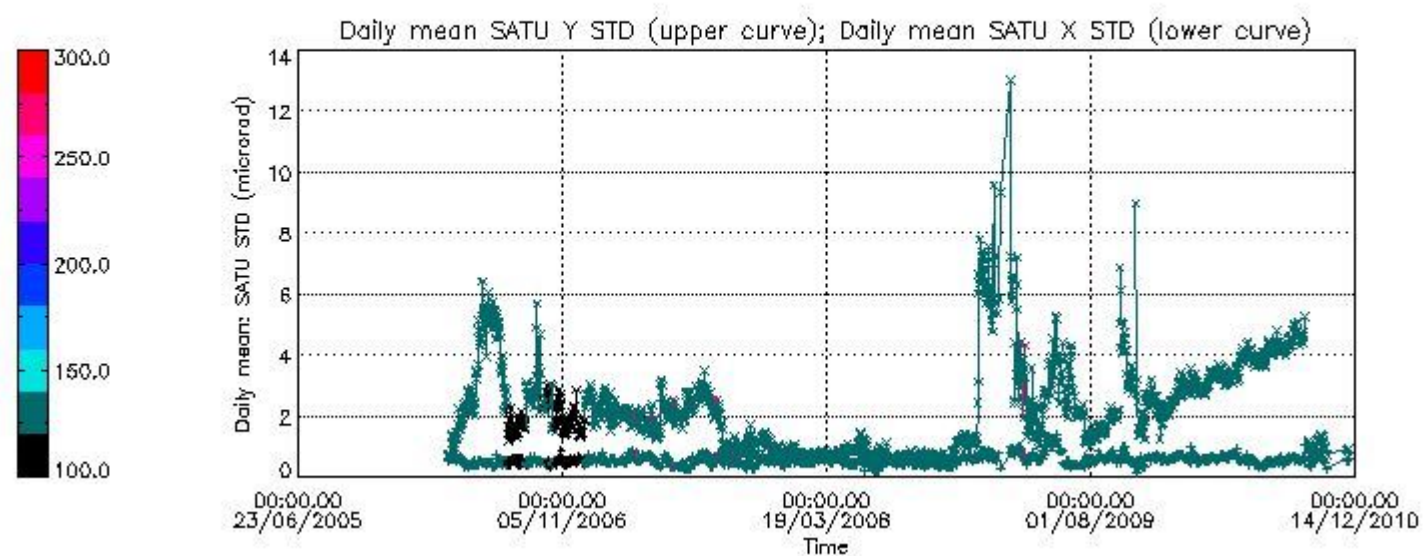

Number of data:	40000.	40000.	62250.	62250.

7.2.2 Trend of daily SATU NEA St. deviation since 1st April 2006 (dark limb)

The long term trend of the SATU 'X' and 'Y' standard deviations should be constant during the whole mission.

The colorbar represents the start tangent altitude (km) of the occultations.

Upper curve: STD of SATU Y axis
Lower curve: STD of SATU X axis

8. Auxiliary Data Files used for the production reported in section 2.4

The number reported in the third column indicates since which file (see list in section 2.4) the corresponding auxiliary file has been used. The fourth column is the date of those product files.

Type	Auxiliary Filename	Used since product	Used since product date
INST_PHYS_CHARACTERISTICS	GOM_INS_AXVIEC20091111_143220_20030716_120000_20500101_000000	1	02-DEC-2010 00:05:41
CALIBRATION_DATABASE	GOM_CAL_AXVIEC20101201_093519_20101129_000000_20500101_000000	1	02-DEC-2010 00:05:41
LEVEL-1B_PROC_CONFIG	GOM_PR1_AXVIEC20091111_145255_20020301_000000_20500101_000000	1	02-DEC-2010 00:05:41
STAR_CATALOGUE	GOM_CAT_AXVIEC20020121_161009_20020101_000000_20200101_000000	1	02-DEC-2010 00:05:41
STELLAR_SPECTRA_DATABANK	GOM_STS_AXVIEC20091111_151504_20020101_160000_20500101_000000	1	02-DEC-2010 00:05:41
ECMWF_FILE	AUX_ECF_AXNECM20101201_054116_20101201_210000_20101202_090000	1	02-DEC-2010 00:05:41
ECMWF_FILE	AUX_ECF_AXNECM20101201_171515_20101202_030000_20101202_150000	65	02-DEC-2010 04:19:17
ECMWF_FILE	AUX_ECF_AXNECM20101202_054115_20101202_150000_20101203_030000	89	02-DEC-2010 20:11:53
ECMWF_FILE	AUX_ECF_AXNECM20101202_054115_20101202_210000_20101203_090000	110	02-DEC-2010 23:09:32
OPTIONAL_ECMWF_FILE	MISSING	1	02-DEC-2010 00:05:41
ORBIT_DATA_FILE	DOR_NAV_OPNPDE20101201_234317_000054193097_00073_45777_2039.N1	1	02-DEC-2010 00:05:41
ORBIT_DATA_FILE	DOR_NAV_OPNPDE20101202_011855_000102013097_00074_45778_2040.N1	23	02-DEC-2010 01:27:54
ORBIT_DATA_FILE	DOR_NAV_OPNPDE20101202_041415_000057383097_00076_45780_2042.N1	65	02-DEC-2010 04:19:17
ORBIT_DATA_FILE	DOR_NAV_OPNPDE20101202_201038_000041443097_00086_45790_2043.N1	89	02-DEC-2010 20:11:53
ORBIT_DATA_FILE	DOR_NAV_OPNPDE20101202_230558_000057383097_00087_45791_2044.N1	110	02-DEC-2010 23:09:32