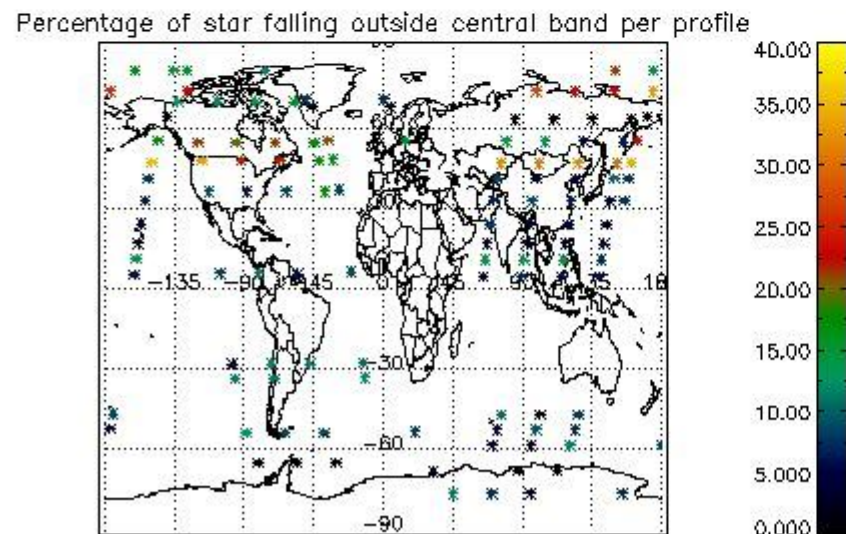

6. Statistics and plot of tangent altitude of the last measurement (DARK & BRIGHT products without errors)

6.1 Statistics on tangent altitude lost:

Statistics	DARK	BRIGHT	TWILIGHT
Mean:	18.755	19.794	NaN
St. deviation:	14.335	6.7549	NaN
Maximum:	77.230	49.430	NaN
Minimum:	3.3485	4.1150	NaN
Number of data:	35.000	62.000	NaN

6.2 Plot for DARK limb products