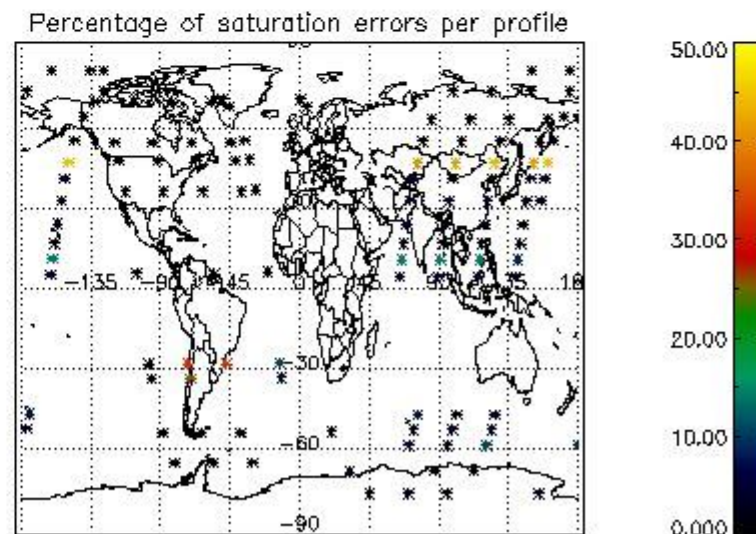

6. Statistics and plot of tangent altitude of the last measurement (DARK & BRIGHT products without errors)

6.1 Statistics on tangent altitude lost:

Statistics	DARK	BRIGHT	TWILIGHT
Mean:	18.755	19.794	NaN
St. deviation:	14.335	6.7549	NaN
Maximum:	77.230	49.430	NaN
Minimum:	3.3485	4.1150	NaN
Number of data:	35.000	62.000	NaN

6.2 Plot for DARK limb products