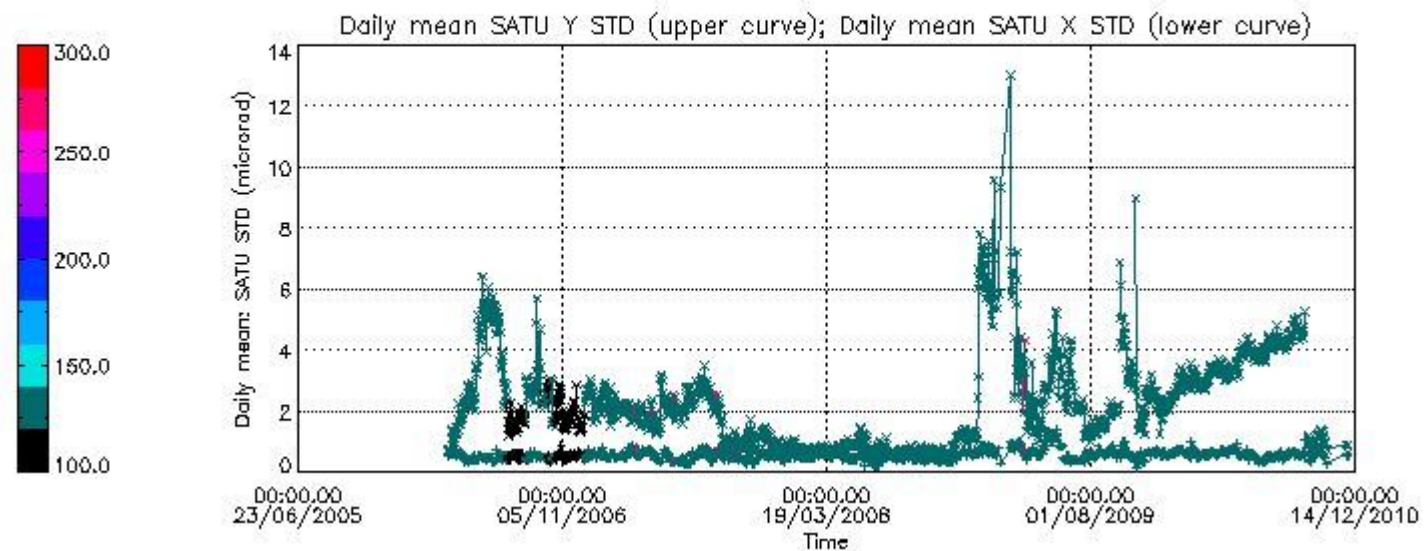

Number of data:	39000.	39000.	82050.	82050.

7.2.2 Trend of daily SATU NEA St. deviation since 1st April 2006 (dark limb)

The long term trend of the SATU 'X' and 'Y' standard deviations should be constant during the whole mission.

The colorbar represents the start tangent altitude (km) of the occultations.

Upper curve: STD of SATU Y axis
Lower curve: STD of SATU X axis

8. Auxiliary Data Files used for the production reported in section 2.4

The number reported in the third column indicates since which file (see list in section 2.4) the corresponding auxiliary file has been used. The fourth column is the date of those product files.

Type	Auxiliary Filename	Used since product	Used since product date
INST_PHYS_CHARACTERISTICS	GOM_INS_AXVIEC20091111_143220_20030716_120000_20500101_000000	1	01-DEC-2010 00:01:28
CALIBRATION_DATABASE	GOM_CAL_AXVIEC20101020_091716_20101018_000000_20500101_000000	1	01-DEC-2010 00:01:28
CALIBRATION_DATABASE	GOM_CAL_AXVIEC20101201_093519_20101129_000000_20500101_000000	88	01-DEC-2010 20:48:29
LEVEL-1B_PROC_CONFIG	GOM_PR1_AXVIEC20091111_145255_20020301_000000_20500101_000000	1	01-DEC-2010 00:01:28
STAR_CATALOGUE	GOM_CAT_AXVIEC20020121_161009_20020101_000000_20200101_000000	1	01-DEC-2010 00:01:28
STELLAR_SPECTRA_DATABANK	GOM_STS_AXVIEC20091111_151504_20020101_160000_20500101_000000	1	01-DEC-2010 00:01:28
ECMWF_FILE	AUX_ECF_AXNECM20101130_054114_20101130_210000_20101201_090000	1	01-DEC-2010 00:01:28
ECMWF_FILE	AUX_ECF_AXNECM20101130_172301_20101201_030000_20101201_150000	42	01-DEC-2010 03:15:52
ECMWF_FILE	AUX_ECA_AXNECM20101201_052115_20101130_210000_20101201_090000	65	01-DEC-2010 04:56:05
ECMWF_FILE	AUX_ECF_AXNECM20101201_054115_20101201_150000_20101202_030000	88	01-DEC-2010 20:48:29
ECMWF_FILE	AUX_ECF_AXNECM20101201_054116_20101201_210000_20101202_090000	109	01-DEC-2010 22:05:49
OPTIONAL_ECMWF_FILE	MISSING	1	01-DEC-2010 00:01:28
ORBIT_DATA_FILE	DOR_NAV_OPNPDE20101130_223940_000054193097_00058_45762_2032.N1	1	01-DEC-2010 00:01:28
ORBIT_DATA_FILE	DOR_NAV_OPNPDE20101201_001518_000057383097_00059_45763_2033.N1	5	01-DEC-2010 00:22:35
ORBIT_DATA_FILE	DOR_NAV_OPNPDE20101201_015615_000041443097_00060_45764_2034.N1	27	01-DEC-2010 01:57:12
ORBIT_DATA_FILE	DOR_NAV_OPNPDE20101201_031038_000057383097_00061_45765_2035.N1	42	01-DEC-2010 03:15:52
ORBIT_DATA_FILE	DOR_NAV_OPNPDE20101201_045135_000057383097_00062_45766_2036.N1	65	01-DEC-2010 04:56:05
ORBIT_DATA_FILE	DOR_NAV_OPNPDE20101201_204757_000041443097_00072_45776_2037.N1	88	01-DEC-2010 20:48:29
ORBIT_DATA_FILE	DOR_NAV_OPNPDE20101201_220220_000057383097_00072_45776_2038.N1	109	01-DEC-2010 22:05:49
ORBIT_DATA_FILE	DOR_NAV_OPNPDE20101201_234317_000054193097_00073_45777_2039.N1	134	01-DEC-2010 23:46:03