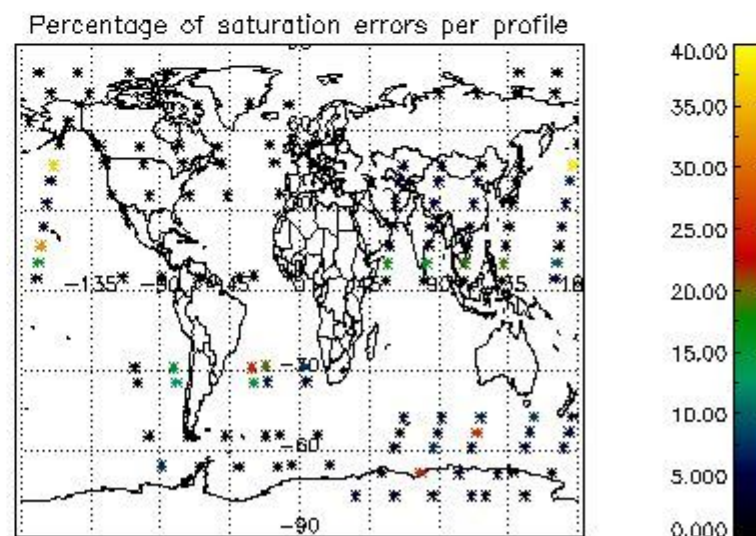

## 5. Demodulation flag and quality information monitoring

In this section it is presented the modulation information extracted from the pcd (product confidence data) at measurement level and information extracted from the Quality Summary dataset. Only products without errors (error flag in the MPH set to "0") are used.

5.2 Plot quality information per product (time dependant)

5.3 Plot quality information per product (world map)