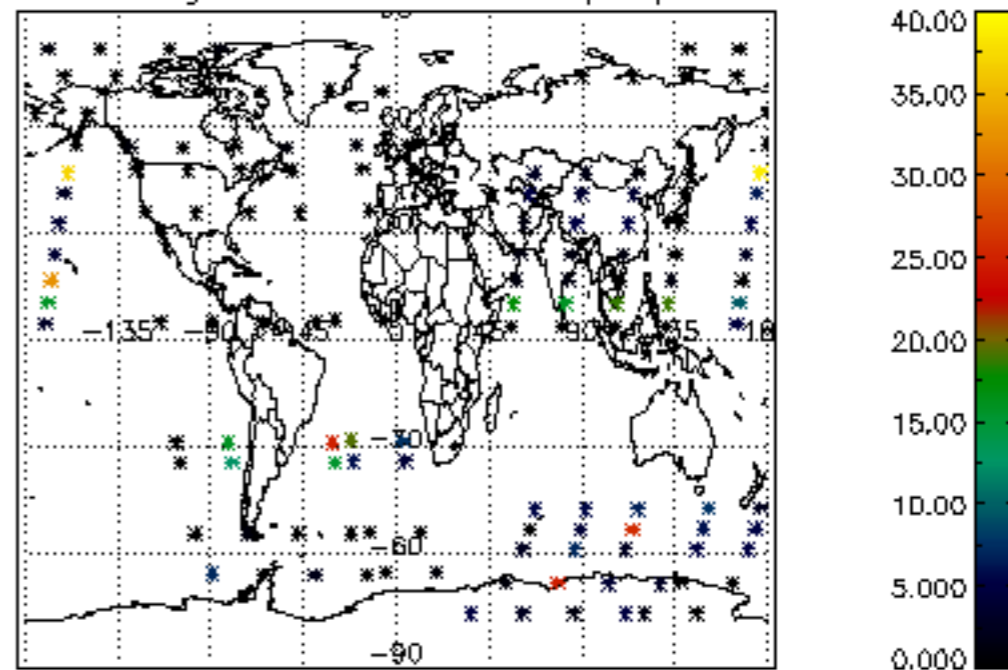

Percentage of cosmic ray hits per profile

Percentage of datation errors per profile

Percentage of star falling outside central band per profile

Percentage of saturation errors per profile

Tangent altitude at which the star is lost