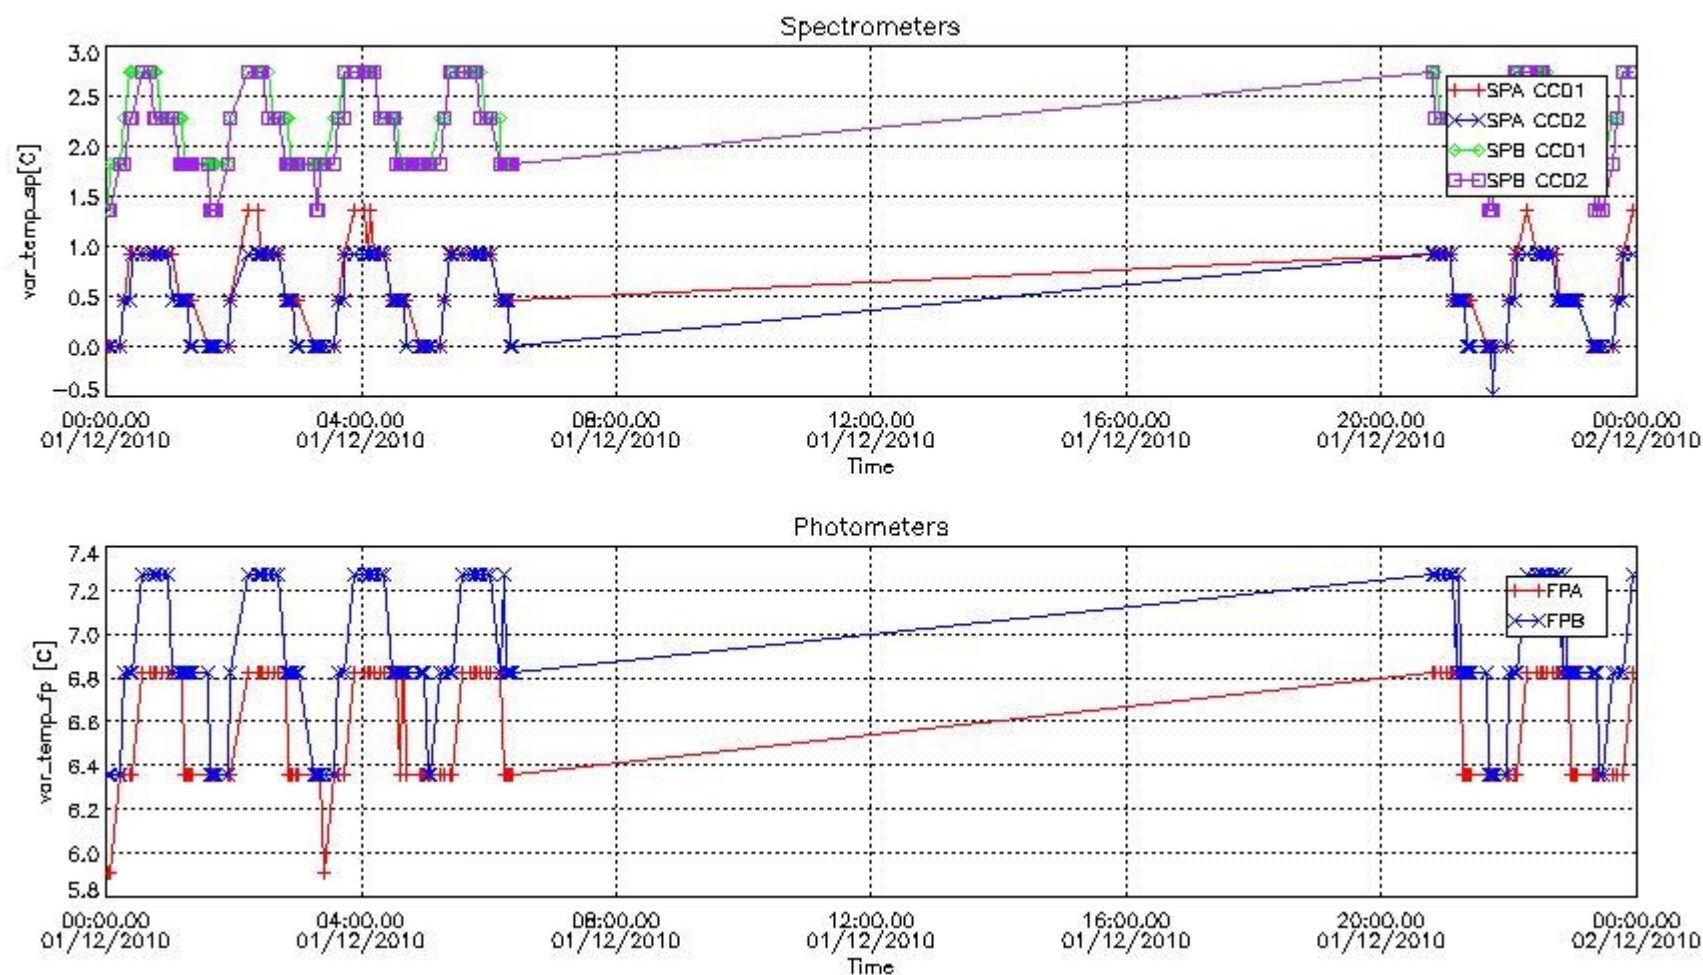

3. Plot of GOMOS spectrometers and photometers temperatures from level 1b data

4. Overview of dark signal processing per product

The Dark Charge (DC) is a temperature-dependant signal added to the useful measurements and it is therefore subtracted from them during the processing. There are two phenomena that produce a continuous increase of the DC: the "hot pixels" (a pixel is "hot" when its DC exceeds by a significant amount its value measured on ground at the same temperature) and the "Random Telegraphic Signal" (abrupt change positive or negative of the CCD pixel signal, random in time, affecting only the DC part of the signal and not the photon generated signal).

In this section a list of products that did not use the Dark Sky Area (DSA) observation for the DC computation is given. It is also provided the mean DC plot per product for dark limb products with no error flag set.

4.1 These products did not use the DSA observation for DC computation:

Product name	DC information
GOM_TRA_1PNPDE20101201_204829_000000503097_00072_45776_2544.N1	DC map used