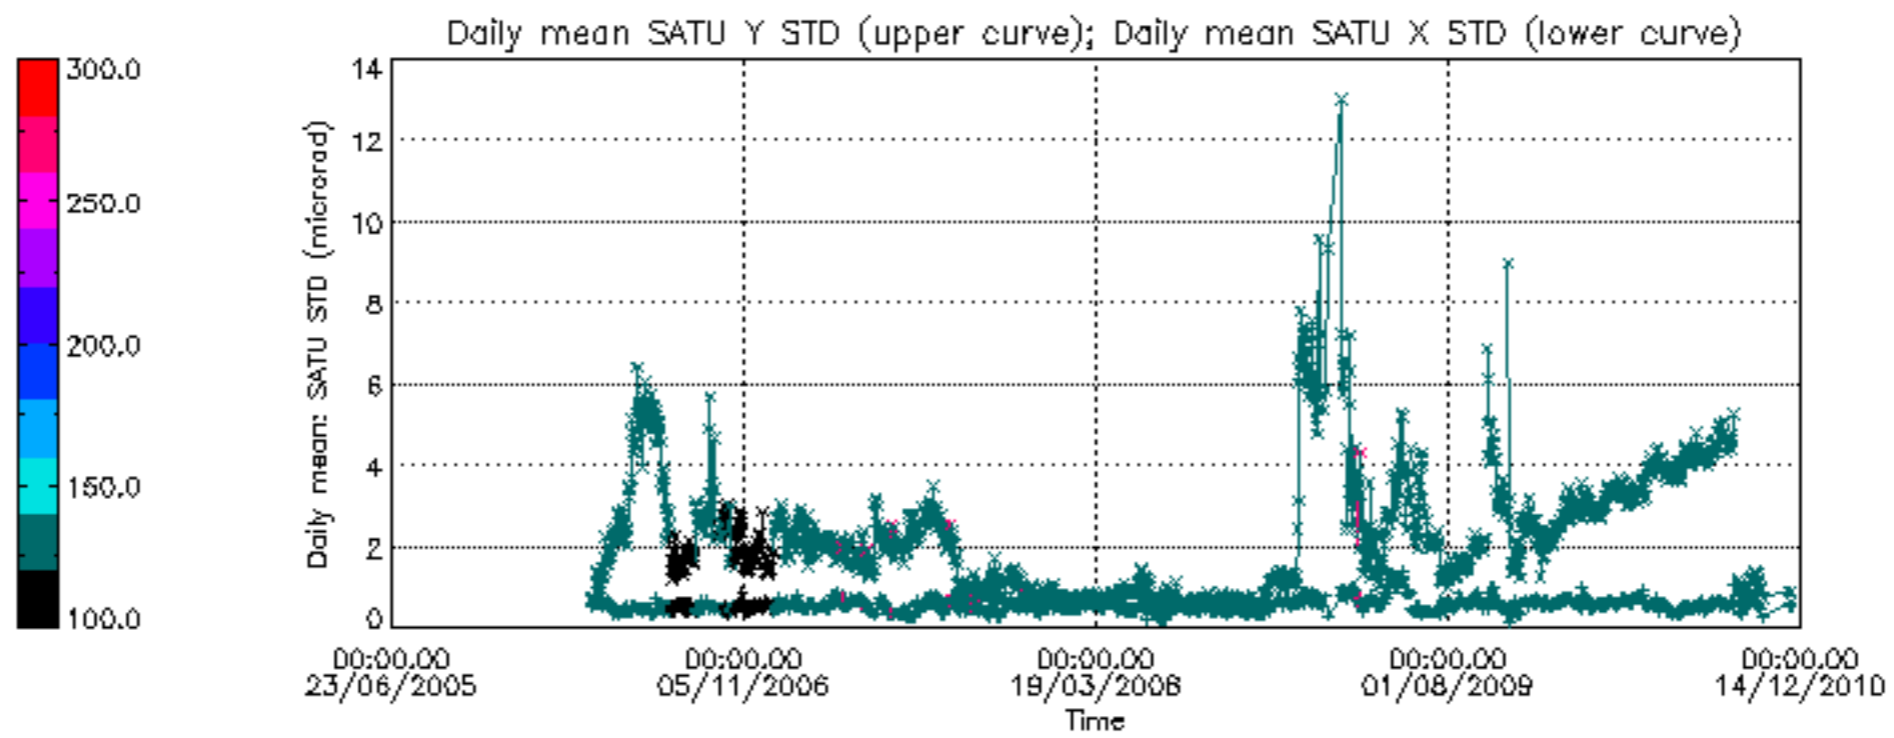

Tangent altitude at which the star is lost

Tangent altitude at which the star is lost

/nas3/ENVISAT/GOMOS/GOM\_NL\_\_0P/GOM\_NL\_\_0PNPDE20101201\_002235\_000056993097\_00059\_45763\_1795.N1

1; -581.2; 01-DEC-2010 00:22:35; Dark ; 49.0; 100; 4Gam Crv ; 2.58; 13100;occ; 98; 0;45763  
 2; -485.7; 01-DEC-2010 00:24:11; Dark ; 52.5; 171; 2Eps Crv ; 3.00; 4250;occ; 105; 0;45763  
 3; 80.8; 01-DEC-2010 00:33:37; Dark ; 42.0; 113; Mu Vel ; 2.69; 5000;occ; 84; 0;45764  
 4; 404.8; 01-DEC-2010 00:39:01; Dark ; 59.5; 0; ; 0.00; 0;occ; 119; 0;45764  
 5; 595.6; 01-DEC-2010 00:42:12; Dark ; 48.0; 34; Gam2Vel ; 1.79; 23000;occ; 96; 0;45764  
 6; 797.9; 01-DEC-2010 00:45:35; Dark ; 49.0; 2; Alp Car ; -0.74; 7000;occ; 98; 0;45764  
 7; 907.6; 01-DEC-2010 00:47:24; Dark ; 59.5; 117; Pi Pup ; 2.71; 3800;occ; 119; 0;45764  
 8; 1181.6; 01-DEC-2010 00:51:58; Dark ; 47.0; 108; Alp Col ; 2.65; 15200;occ; 94; 0;45764  
 9; 1523.2; 01-DEC-2010 00:57:40; Dark ; 54.5; 101; 11Alp Lep ; 2.58; 7000;occ; 109; 0;45764  
 10; 1739.4; 01-DEC-2010 01:01:16; Dark ; 68.5; 7; 19Bet Ori ; 0.10; 14000;occ; 137; 0;45764  
 11; 2218.1; 01-DEC-2010 01:09:15; Bright; 55.0; 13; 87Alp Tau ; 0.87; 3800;occ; 110; 0;45764  
 12; 2314.7; 01-DEC-2010 01:10:51; Bright; 37.5; 146; 25Eta Tau ; 2.87; 15200;occ; 75; 0;45764  
 13; 2456.2; 01-DEC-2010 01:13:13; Bright; 36.5; 150; 44Zet Per ; 2.89; 28000;occ; 73; 0;45764  
 14; 2601.4; 01-DEC-2010 01:15:38; Bright; 37.0; 149; 45Eps Per ; 2.89; 30000;occ; 74; 0;45764  
 15; 2722.5; 01-DEC-2010 01:17:39; Bright; 36.5; 175; 39Del Per ; 3.01; 19400;occ; 73; 0;45764  
 16; 2831.7; 01-DEC-2010 01:19:28; Bright; 53.0; 6; 13Alp Aur ; 0.08; 3400;occ; 106; 0;45764  
 17; 2940.4; 01-DEC-2010 01:21:17; Bright; 42.0; 42; 34Bet Aur ; 1.90; 10200;occ; 84; 0;45764  
 18; 3801.3; 01-DEC-2010 01:35:38; Bright; 45.0; 36; 50Alp UMa ; 1.80; 6300;occ; 90; 0;45764  
 19; 3896.8; 01-DEC-2010 01:37:13; Bright; 68.0; 82; 48Bet UMa ; 2.37; 10600;occ; 136; 0;45764  
 20; 3994.3; 01-DEC-2010 01:38:51; Bright; 38.0; 32; 77Eps UMa ; 1.76; 11000;occ; 76; 0;45764  
 21; 4165.0; 01-DEC-2010 01:41:42; Bright; 52.0; 174; 52Psi UMa ; 3.00; 4400;occ; 104; 0;45764  
 22; 4326.2; 01-DEC-2010 01:44:23; Bright; 39.0; 152; 12Alp2CVn ; 2.89; 11000;occ; 78; 0;45764  
 23; 4896.6; 01-DEC-2010 01:53:53; Bright; 56.5; 62; 94Bet Leo ; 2.14; 9700;occ; 113; 0;45764  
 24; 5095.3; 01-DEC-2010 01:57:12; Bright; 23.5; 121; 29Gam Vir ; 2.74; 7200;occ; 47; 0;45764