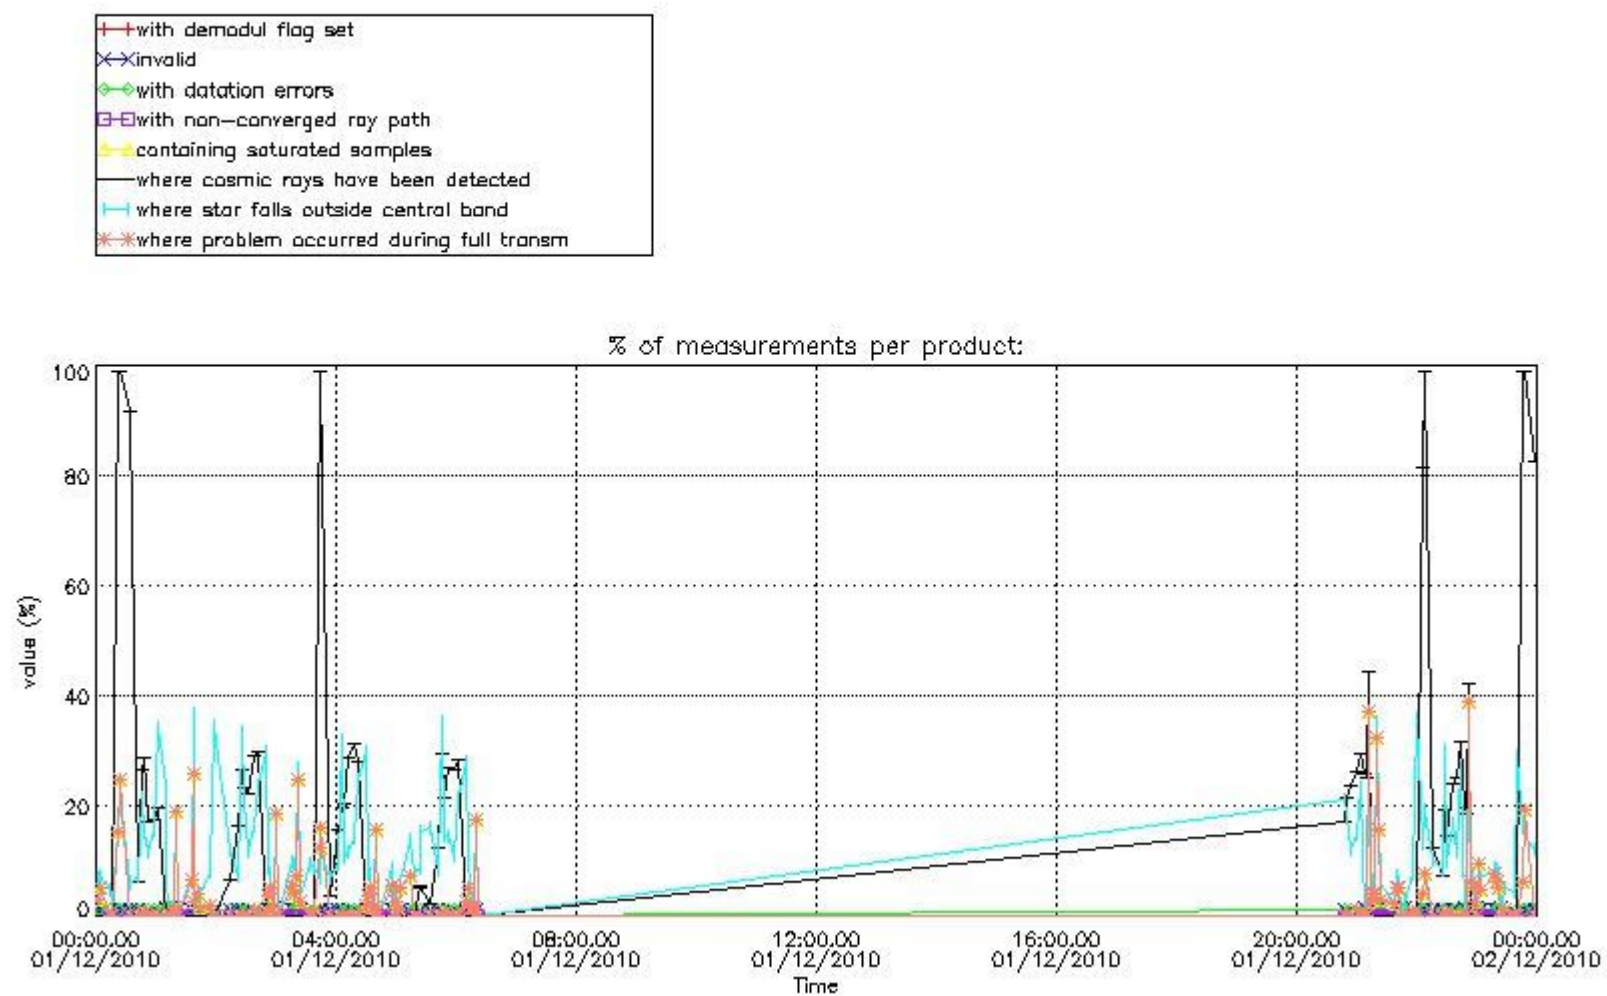

At least one measurement with demodulation flag set:	40.4412 %
Reference spectrum computed from DB:	0.00000 %
Reference spectrum with small number of measurements:	0.00000 %
SATU data not used:	0.00000 %

5.2 Plot quality information per product (time dependant)

5.3 Plot quality information per product (world map)