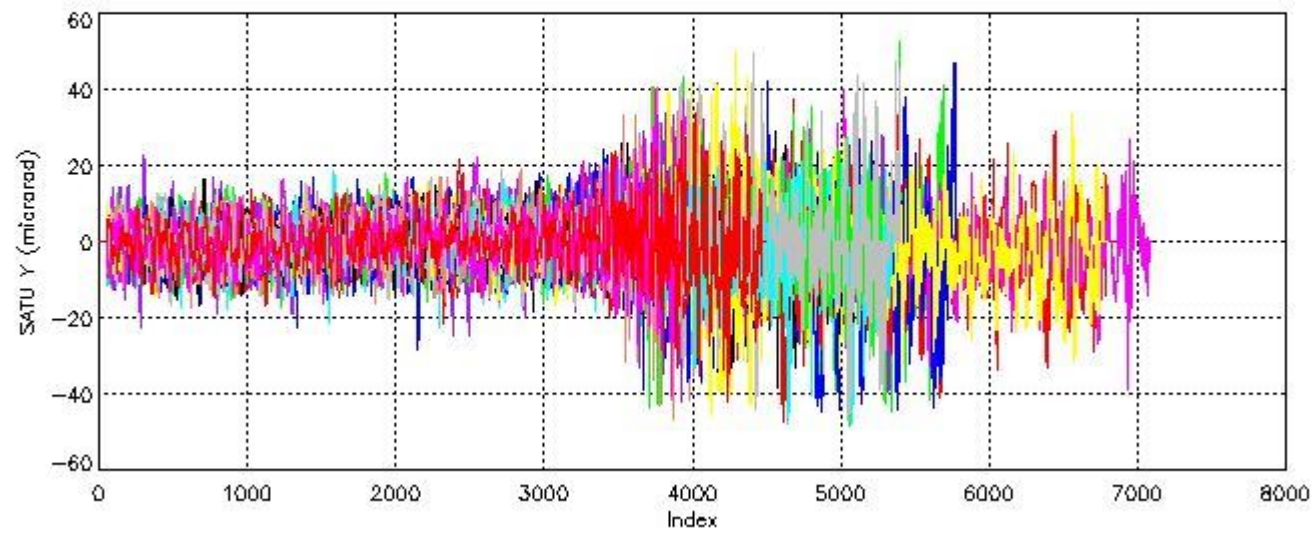

7.2 Statistics on SATU Noise Equivalent Angle (NEA) for DARK (D) and BRIGHT (B) products above 105 kms

The Star Acquisition and Tracking Unit (it is the CCD that tracks the star while it is occulted) Noise Equivalent Angle consists of the statistical angular variation of the SATU data above the atmosphere. Statistics (in microradians) above 105 km are computed for every occultation, giving four values per occultation: one in the 'X' direction and one in the 'Y' direction for dark and bright limbs. A mean value per day in every direction and limb is calculated and monitored in order to assess instrument performance in terms of star pointing.

7.2.1 SATU NEA Statistics (table)

Statistics	SATU X (D)	SATU Y (D)	SATU X (B)	SATU Y (B)
Mean:	0.19414	-0.77486	0.20497	-0.60150
St. deviation:	0.59100	4.6722	0.78991	4.3050
Maximum:	4.7000	22.800	4.2000	16.200
Minimum:	-4.8000	-22.500	-3.8000	-19.800