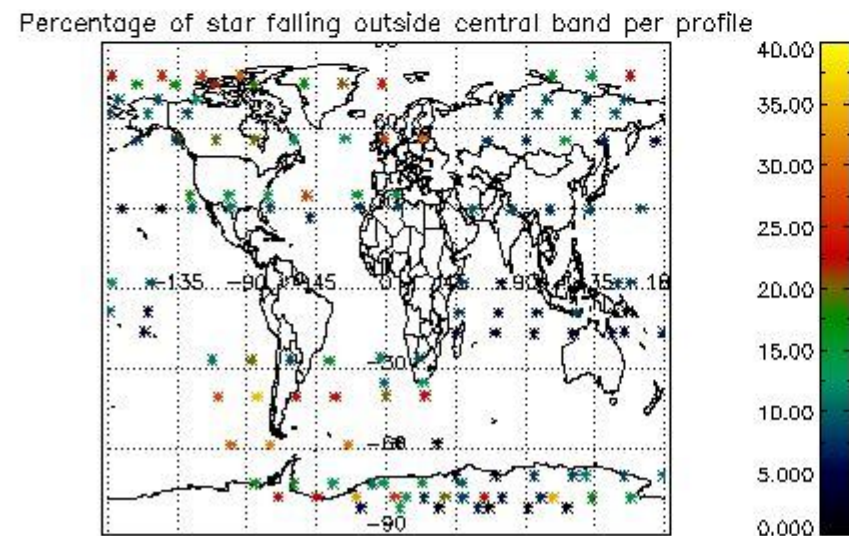

6. Statistics and plot of tangent altitude of the last measurement (DARK & BRIGHT products without errors)

6.1 Statistics on tangent altitude lost:

Statistics	DARK	BRIGHT	TWILIGHT
Mean:	15.306	19.142	NaN
St. deviation:	7.6921	4.4462	NaN
Maximum:	39.212	28.766	NaN
Minimum:	3.7340	4.2013	NaN
Number of data:	31.000	80.000	NaN

6.2 Plot for DARK limb products