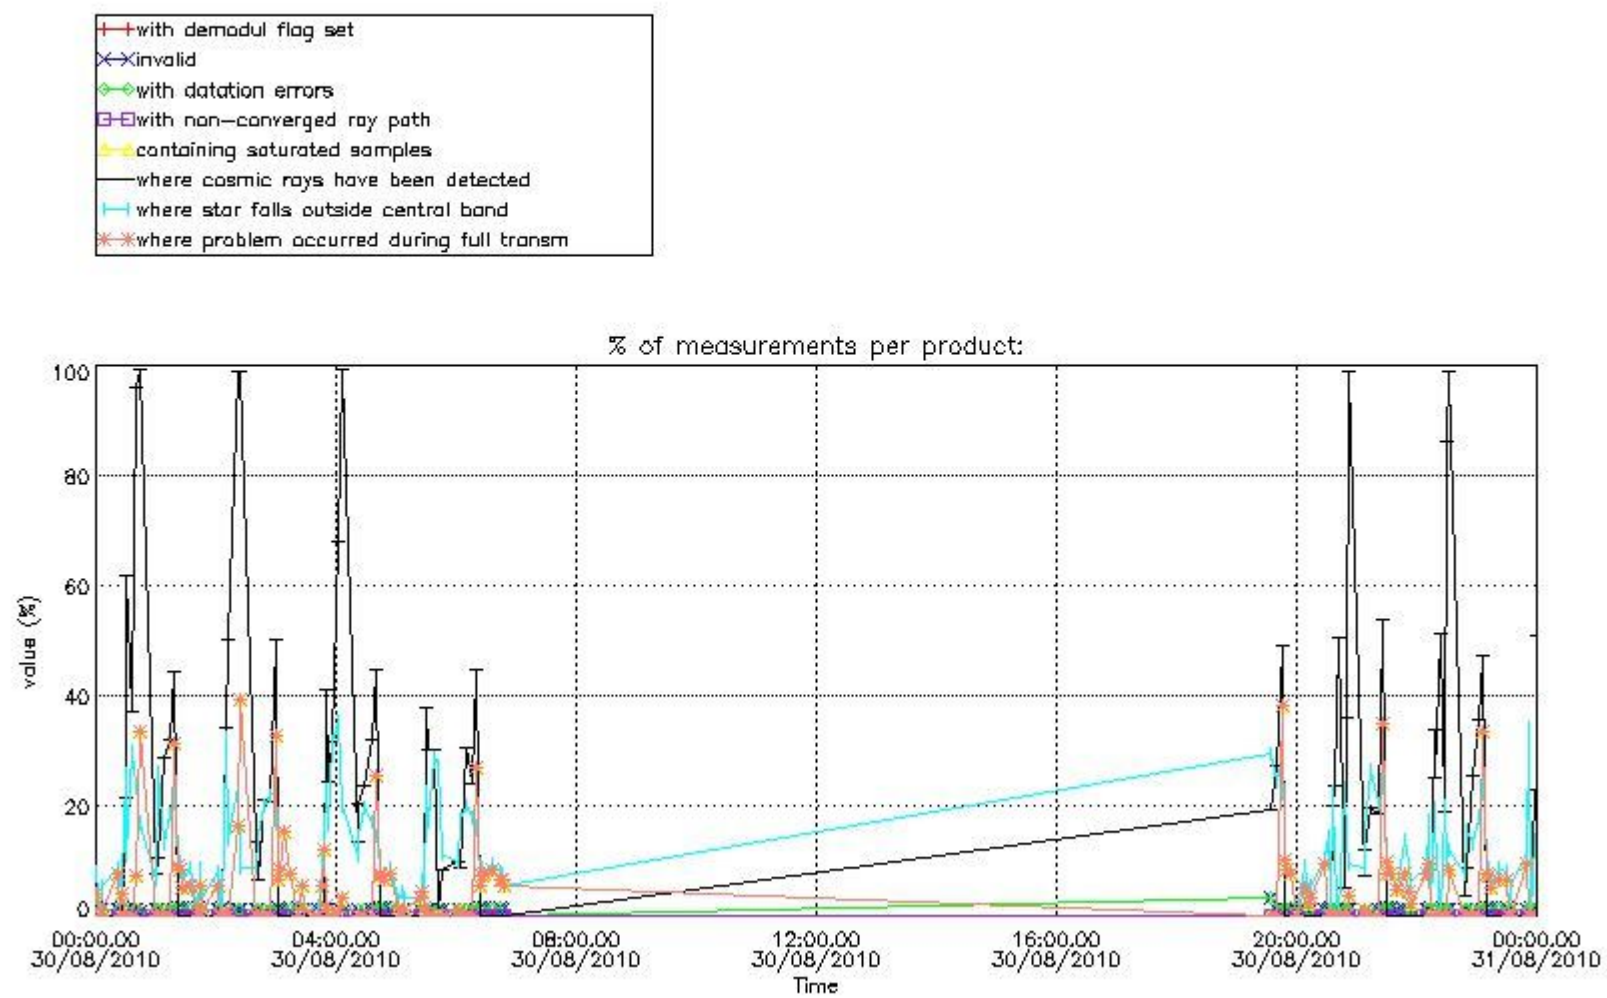

At least one measurement with demodulation flag set:	35.2518 %
Reference spectrum computed from DB:	0.00000 %
Reference spectrum with small number of measurements:	0.00000 %
SATU data not used:	0.00000 %

5.2 Plot quality information per product (time dependant)

5.3 Plot quality information per product (world map)