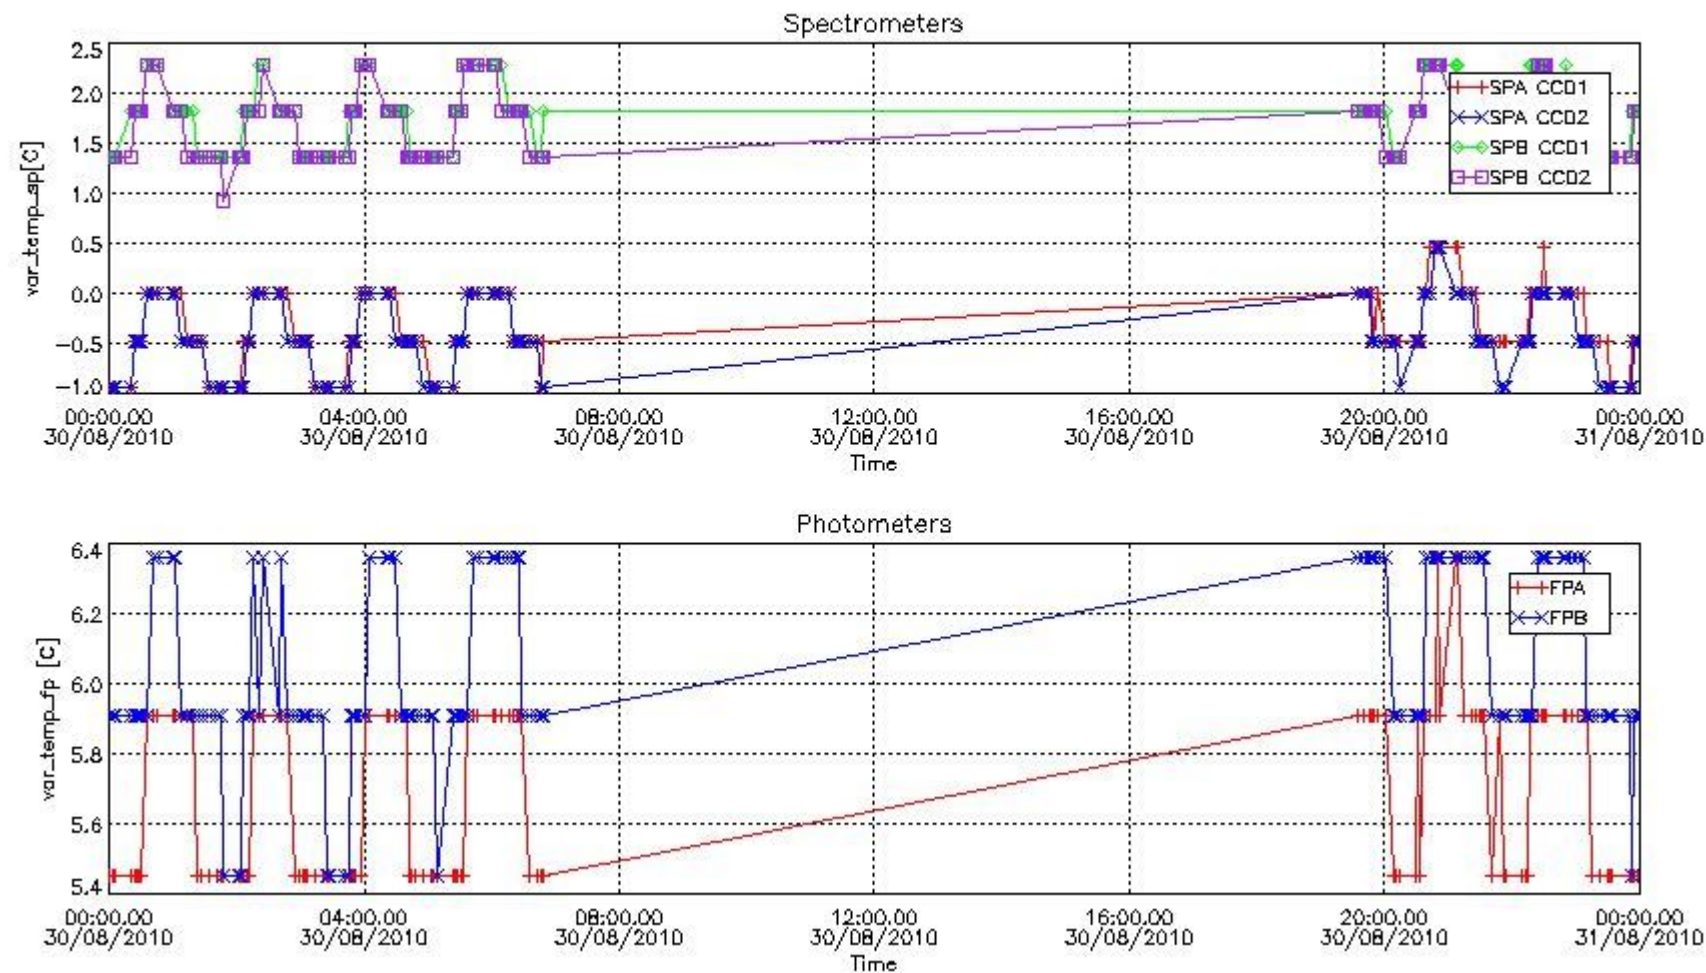

3. Plot of GOMOS spectrometers and photometers temperatures from level 1b data

4. Overview of dark signal processing per product

The Dark Charge (DC) is a temperature-dependant signal added to the useful measurements and it is therefore subtracted from them during the processing. There are two phenomena that produce a continuous increase of the DC: the "hot pixels" (a pixel is "hot" when its DC exceeds by a significant amount its value measured on ground at the same temperature) and the "Random Telegraphic Signal" (abrupt change positive or negative of the CCD pixel signal, random in time, affecting only the DC part of the signal and not the photon generated signal).

In this section a list of products that did not use the Dark Sky Area (DSA) observation for the DC computation is given. It is also provided the mean DC plot per product for dark limb products with no error flag set.

4.1 These products did not use the DSA observation for DC computation:

Product name	DC information