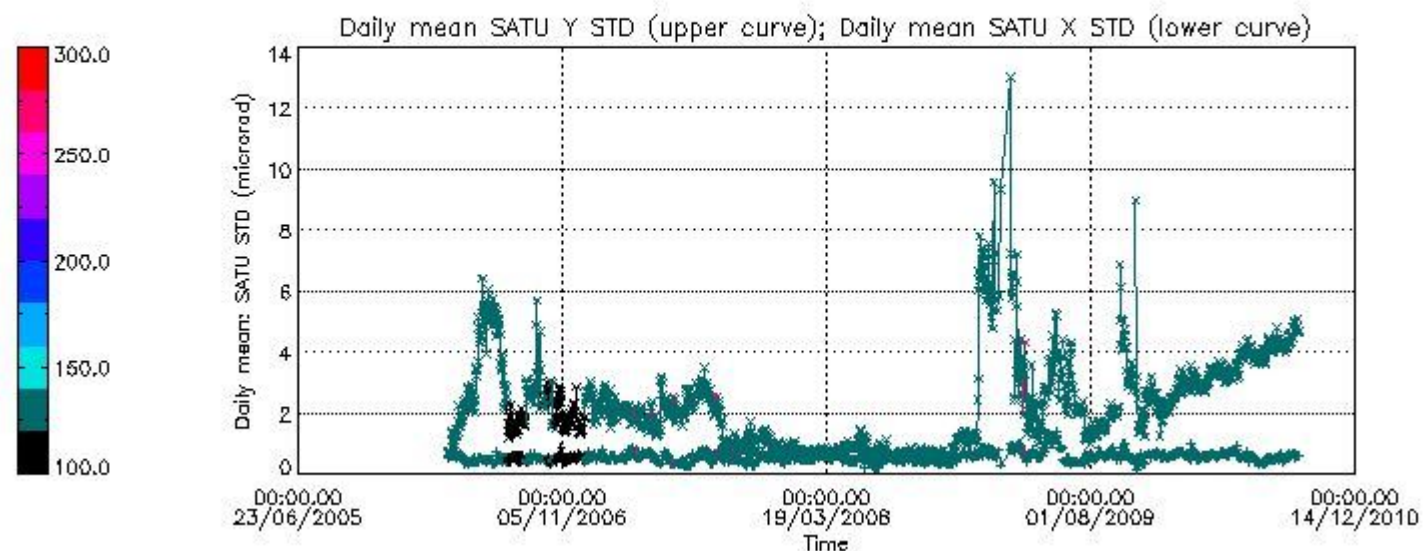

Number of data:	33150.	33150.	79000.	79000.

7.2.2 Trend of daily SATU NEA St. deviation since 1st April 2006 (dark limb)

The long term trend of the SATU 'X' and 'Y' standard deviations should be constant during the whole mission.

The colorbar represents the start tangent altitude (km) of the occultations.

Upper curve: STD of SATU Y axis
Lower curve: STD of SATU X axis

8. Auxiliary Data Files used for the production reported in section 2.4

The number reported in the third column indicates since which file (see list in section 2.4) the corresponding auxiliary file has been used. The fourth column is the date of those product files.

Type	Auxiliary Filename	Used since product	Used since product date
INST_PHYS_CHARACTERISTICS	GOM_INS_AXVIEC20091111_143220_20030716_120000_20500101_000000	1	30-AUG-2010 00:00:53
CALIBRATION_DATABASE	GOM_CAL_AXVIEC20100824_082223_20100822_000000_20500101_000000	1	30-AUG-2010 00:00:53
LEVEL-1B_PROC_CONFIG	GOM_PR1_AXVIEC20091111_145255_20020301_000000_20500101_000000	1	30-AUG-2010 00:00:53
STAR_CATALOGUE	GOM_CAT_AXVIEC20020121_161009_20020101_000000_20200101_000000	1	30-AUG-2010 00:00:53
STELLAR_SPECTRA_DATABANK	GOM_STS_AXVIEC20091111_151504_20020101_160000_20500101_000000	1	30-AUG-2010 00:00:53
ECMWF_FILE	AUX_ECF_AXNECM20100829_054113_20100829_210000_20100830_090000	1	30-AUG-2010 00:00:53
ECMWF_FILE	AUX_ECF_AXNECM20100829_172117_20100830_030000_20100830_150000	44	30-AUG-2010 03:42:36
ECMWF_FILE	AUX_ECA_AXNECM20100830_052112_20100829_210000_20100830_090000	64	30-AUG-2010 05:23:12
ECMWF_FILE	AUX_ECA_AXNECM20100830_170816_20100830_090000_20100830_210000	84	30-AUG-2010 19:34:14
ECMWF_FILE	AUX_ECF_AXNECM20100830_052113_20100830_150000_20100831_030000	100	30-AUG-2010 20:47:46
ECMWF_FILE	AUX_ECF_AXNECM20100830_054114_20100830_210000_20100831_090000	121	30-AUG-2010 22:28:23
OPTIONAL_ECMWF_FILE	MISSING	1	30-AUG-2010 00:00:53
ORBIT_DATA_FILE	DOR_NAV_OPNPDE20100829_225727_000057382092_00287_44429_0955.N1	1	30-AUG-2010 00:00:53
ORBIT_DATA_FILE	AUX_FPO_AXVPDS20100827_092114_20100826_194417_20100905_211030	10	30-AUG-2010 00:40:28
ORBIT_DATA_FILE	DOR_NAV_OPNPDE20100830_021403_000041442092_00289_44431_0957.N1	29	30-AUG-2010 02:15:53
ORBIT_DATA_FILE	DOR_NAV_OPNPDE20100830_032826_000057382092_00290_44432_0958.N1	44	30-AUG-2010 03:42:36
ORBIT_DATA_FILE	DOR_NAV_OPNPDE20100830_050923_000057382092_00291_44433_0959.N1	64	30-AUG-2010 05:23:12
ORBIT_DATA_FILE	DOR_NAV_OPNPDE20100830_193007_000041442092_00300_44442_0960.N1	84	30-AUG-2010 19:34:14
ORBIT_DATA_FILE	DOR_NAV_OPNPDE20100830_204430_000057382092_00300_44442_0961.N1	100	30-AUG-2010 20:47:46
ORBIT_DATA_FILE	DOR_NAV_OPNPDE20100830_222527_000057382092_00301_44443_0962.N1	121	30-AUG-2010 22:28:23