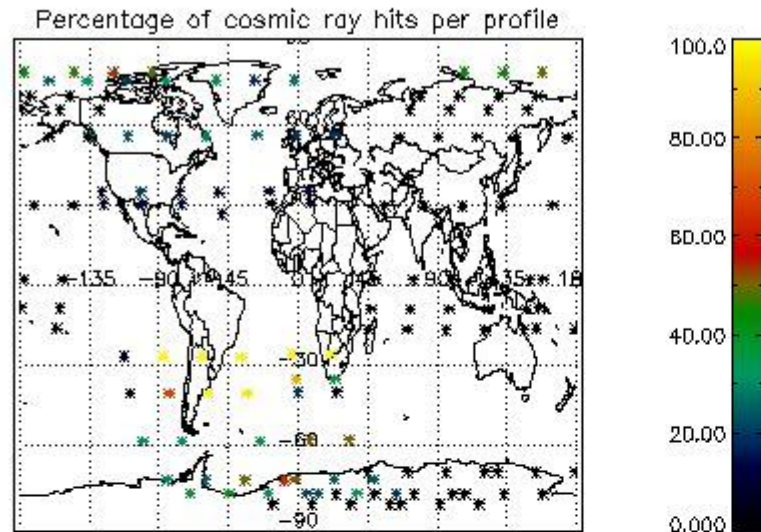

6. Statistics and plot of tangent altitude of the last measurement (DARK & BRIGHT products without errors)

6.1 Statistics on tangent altitude lost:

Statistics	DARK	BRIGHT	TWILIGHT
Mean:	15.306	19.142	NaN
St. deviation:	7.6921	4.4462	NaN
Maximum:	39.212	28.766	NaN
Minimum:	3.7340	4.2013	NaN
Number of data:	31.000	80.000	NaN

6.2 Plot for DARK limb products