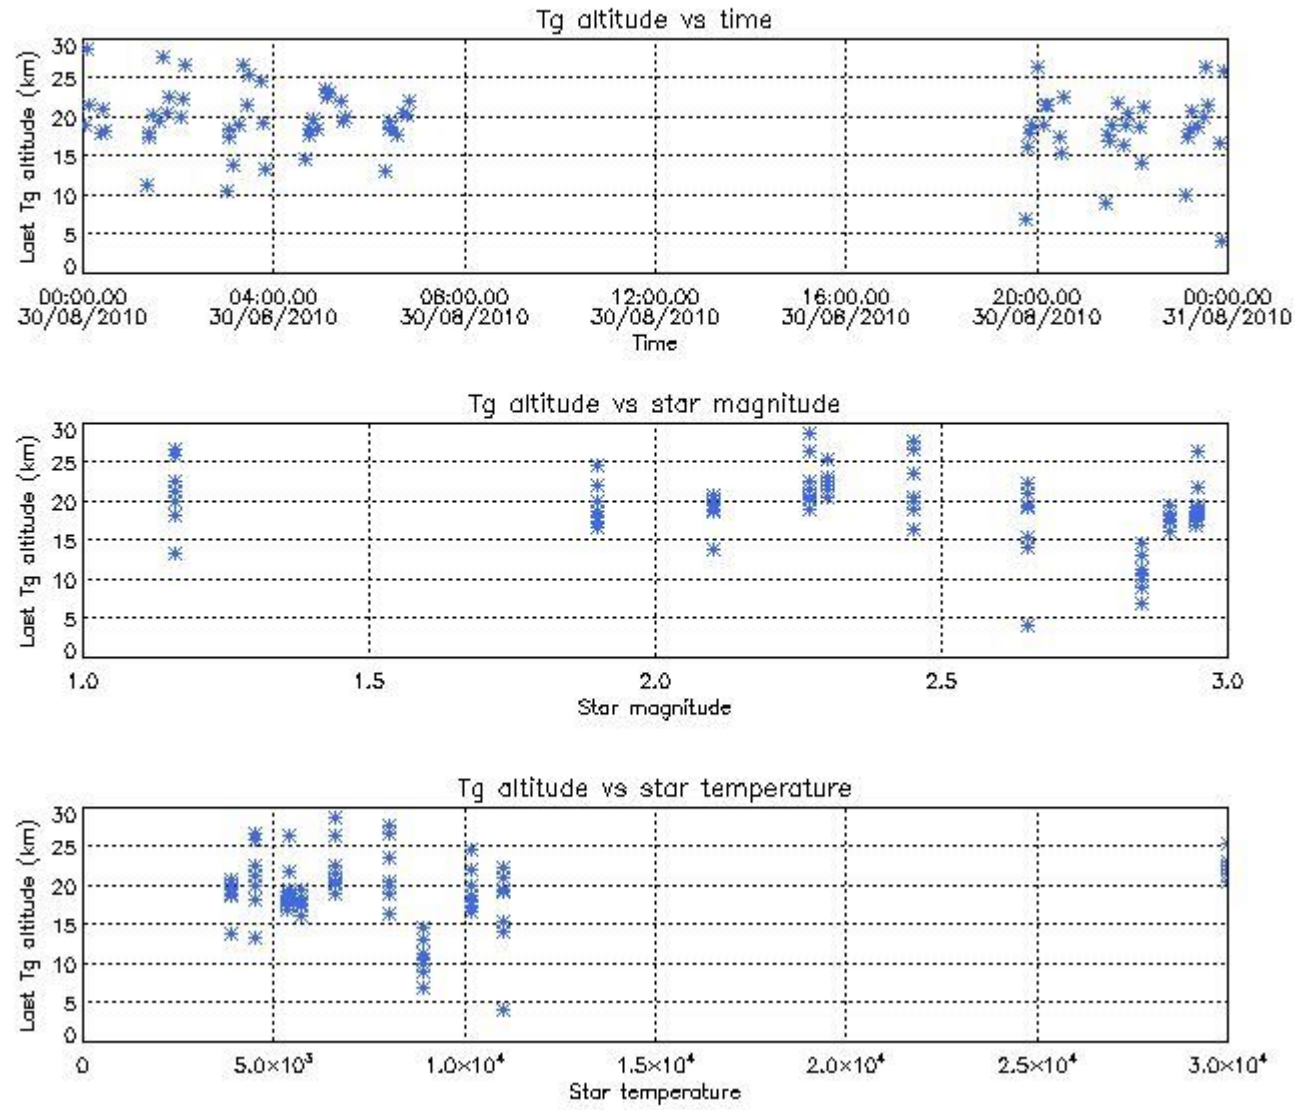

### 6.2 Plot for DARK limb products

Tangent altitude at which the star is lost

6.3 Plot for BRIGHT limb products

Tangent altitude at which the star is lost