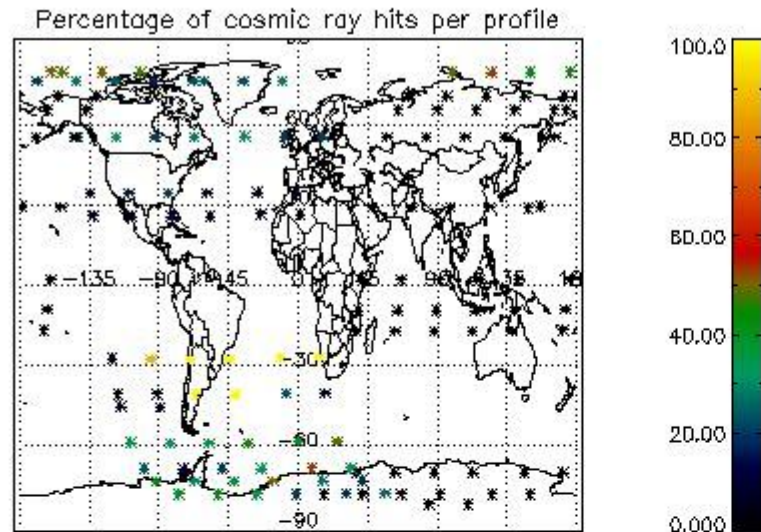

6. Statistics and plot of tangent altitude of the last measurement (DARK & BRIGHT products without errors)

6.1 Statistics on tangent altitude lost:

Statistics	DARK	BRIGHT	TWILIGHT
Mean:	13.504	18.480	16.249
St. deviation:	6.0202	4.8690	1.5731
Maximum:	25.354	28.809	18.612
Minimum:	4.0341	4.2680	14.524
Number of data:	32.000	75.000	6.0000

6.2 Plot for DARK limb products