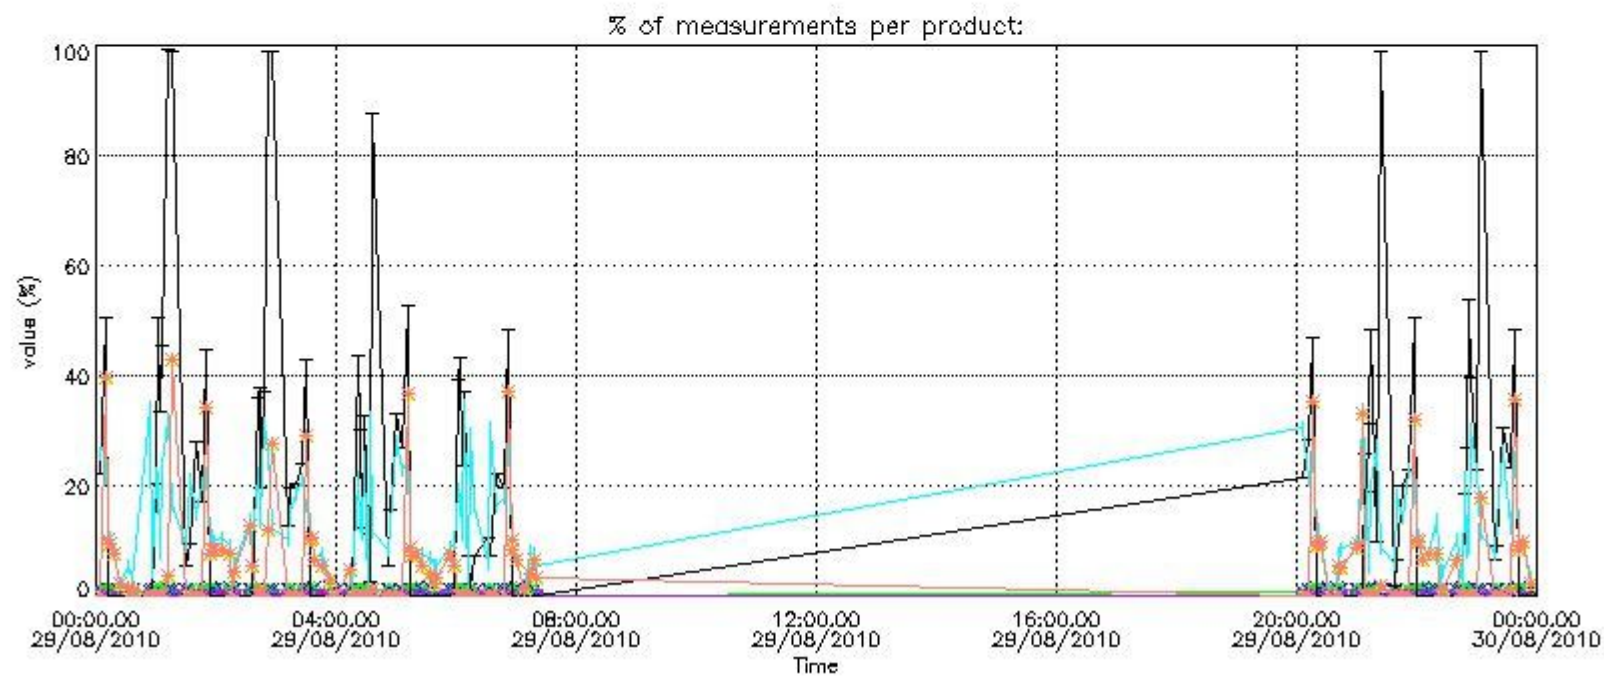

(error flag in the MPH set to "0") are used.

5.1 Percentage of products during reporting period with:

At least one measurement with demodulation flag set:	38.5714 %
Reference spectrum computed from DB:	0.00000 %
Reference spectrum with small number of measurements:	0.00000 %
SATU data not used:	0.00000 %

5.2 Plot quality information per product (time dependant)

5.3 Plot quality information per product (world map)