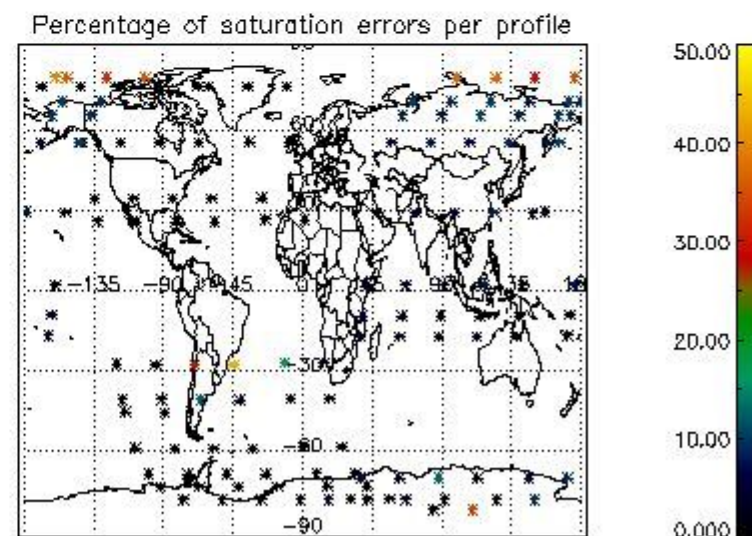

(error flag in the MPH set to "0") are used.

5.1 Percentage of products during reporting period with:

At least one measurement with demodulation flag set:	38.5714 %
Reference spectrum computed from DB:	0.00000 %
Reference spectrum with small number of measurements:	0.00000 %
SATU data not used:	0.00000 %

5.2 Plot quality information per product (time dependant)

5.3 Plot quality information per product (world map)