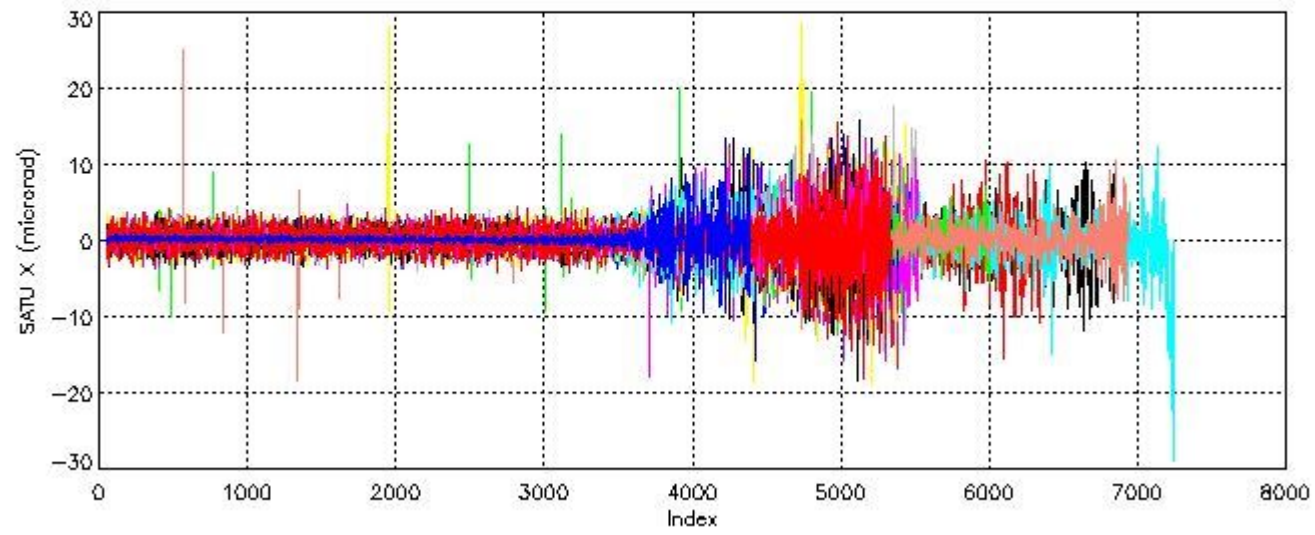

7.2 Statistics on SATU Noise Equivalent Angle (NEA) for DARK (D) and BRIGHT (B) products above 105 kms

The Star Acquisition and Tracking Unit (it is the CCD that tracks the star while it is occulted) Noise Equivalent Angle consists of the statistical angular variation of the SATU data above the atmosphere.

Statistics (in microradians) above 105 km are computed for every occultation, giving four values per occultation: one in the 'X' direction and one in the 'Y' direction for dark and bright limbs. A mean value per day in every direction and limb is calculated and monitored in order to assess instrument performance in terms of star pointing.

7.2.1 SATU NEA Statistics (table)

Statistics	SATU X (D)	SATU Y (D)	SATU X (B)	SATU Y (B)
Mean:	0.18819	-0.71135	0.20955	-0.56812
St. deviation:	0.58197	4.6878	0.82968	4.4040
Maximum:	24.900	22.700	4.6000	18.600
Minimum:	-12.100	-32.900	-4.5000	-25.200