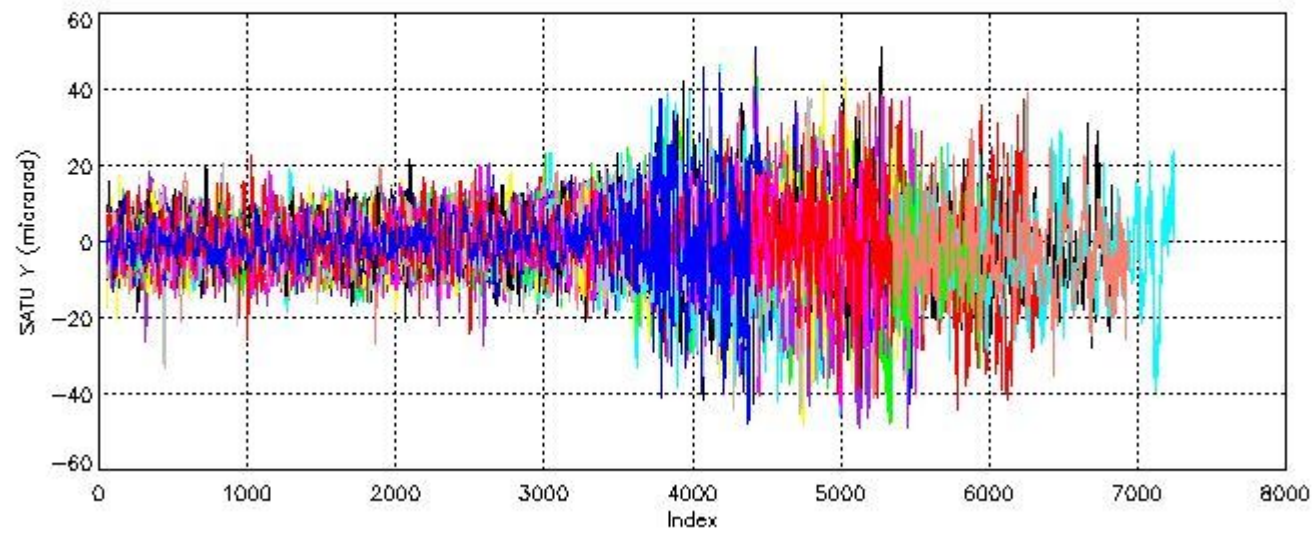

7.2 Statistics on SATU Noise Equivalent Angle (NEA) for DARK (D) and BRIGHT (B) products above 105 kms

The Star Acquisition and Tracking Unit (it is the CCD that tracks the star while it is occulted) Noise Equivalent Angle consists of the statistical angular variation of the SATU data above the atmosphere.

Statistics (in microradians) above 105 km are computed for every occultation, giving four values per occultation: one in the 'X' direction and one in the 'Y' direction for dark and bright limbs. A mean value per day in every direction and limb is calculated and monitored in order to assess instrument performance in terms of star pointing.

7.2.1 SATU NEA Statistics (table)

Statistics	SATU X (D)	SATU Y (D)	SATU X (B)	SATU Y (B)
Mean:	0.18819	-0.71135	0.20955	-0.56812
St. deviation:	0.58197	4.6878	0.82968	4.4040
Maximum:	24.900	22.700	4.6000	18.600
Minimum:	-12.100	-32.900	-4.5000	-25.200