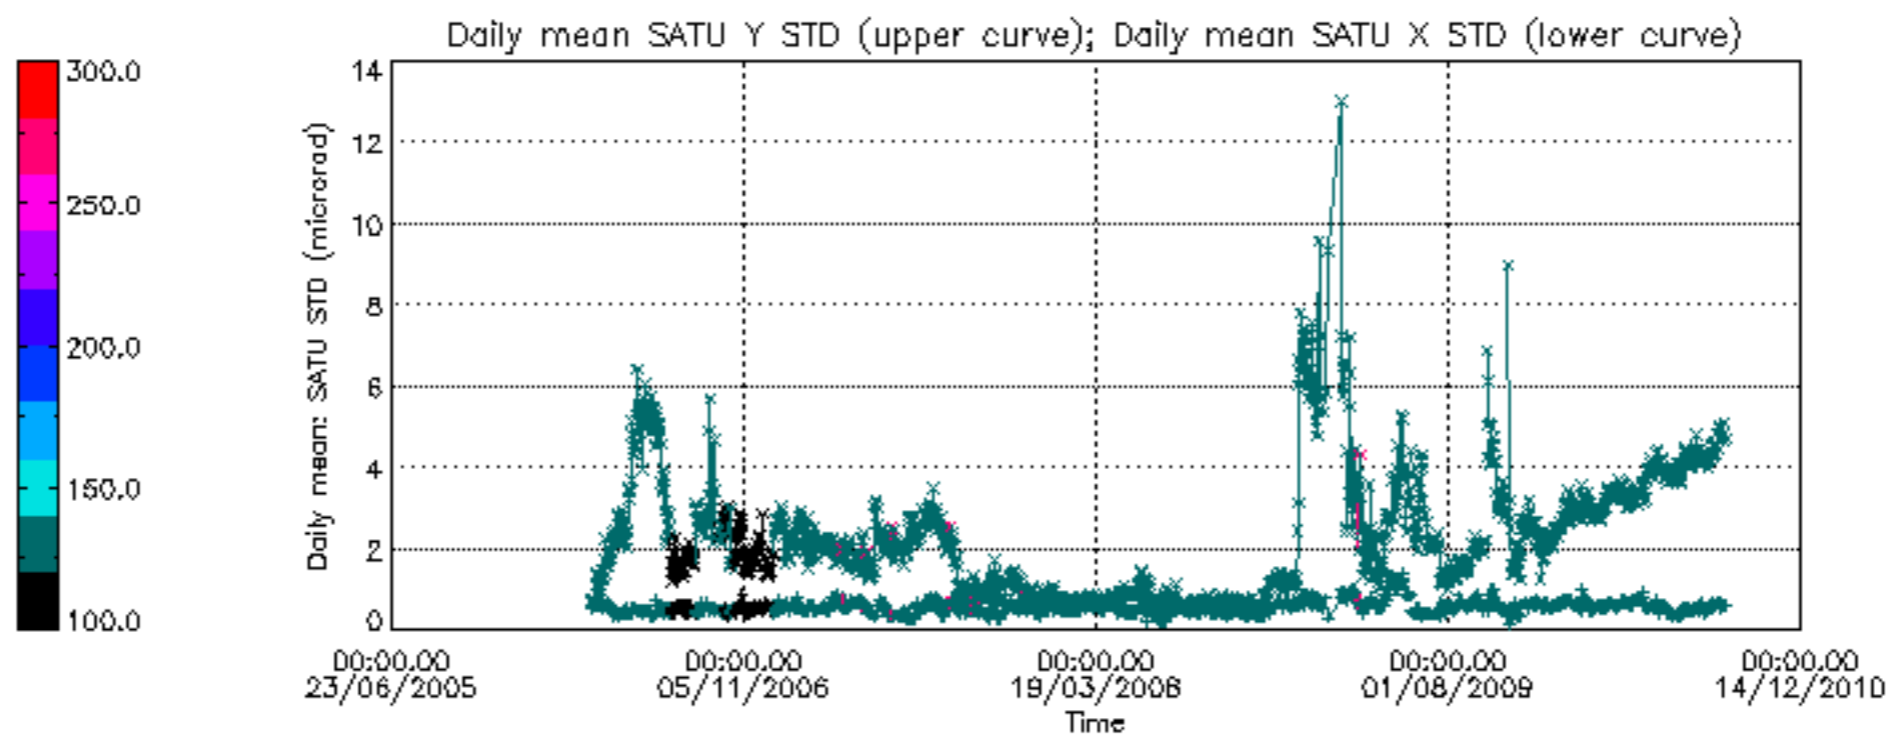

Tangent altitude at which the star is lost

Tangent altitude at which the star is lost

/nas3/ENVISAT/GOMOS/GOM\_NL\_\_0P/GOM\_NL\_\_0PNPDE20100801\_005326\_000072522091\_00374\_44015\_0601.N1

1; -592.7; 01-AUG-2010 00:53:26; Dark ; 56.0; 165; 34Gam Eri ; 2.95; 3200;occ; 112; 0;44015  
 2; -304.7; 01-AUG-2010 00:58:14; Dark ; 59.5; 0; ; 0.00; 0;occ; 119; 0;44015  
 3; -27.8; 01-AUG-2010 01:02:51; Dark ; 46.0; 157; The1Eri ; 2.91; 9300;occ; 92; 0;44015  
 4; 304.4; 01-AUG-2010 01:08:23; Dark ; 43.5; 9; Alp Eri ; 0.45; 24000;occ; 87; 0;44016  
 5; 589.1; 01-AUG-2010 01:13:08; Dark ; 64.5; 84; Alp Phe ; 2.40; 4500;occ; 129; 0;44016  
 6; 917.6; 01-AUG-2010 01:18:36; Dark ; 47.0; 31; Alp Gru ; 1.73; 15200;occ; 94; 0;44016  
 7; 1106.1; 01-AUG-2010 01:21:45; Dark ; 46.5; 172; Gam Gru ; 3.00; 13100;occ; 93; 0;44016  
 8; 2059.4; 01-AUG-2010 01:37:38; Bright; 38.0; 11; 53Alp Aql ; 0.76; 8000;occ; 76; 0;44016  
 9; 2581.0; 01-AUG-2010 01:46:20; Bright; 44.5; 92; 53Eps Cyg ; 2.50; 4500;occ; 89; 0;44016  
 10; 2695.1; 01-AUG-2010 01:48:14; Bright; 38.0; 144; 18Del Cyg ; 2.86; 11000;occ; 76; 0;44016  
 11; 3092.0; 01-AUG-2010 01:54:51; Bright; 42.5; 89; 5Alp Cep ; 2.45; 8000;occ; 85; 0;44016  
 12; 3980.4; 01-AUG-2010 02:09:39; Bright; 48.5; 160; 23Gam Per ; 2.93; 4700;occ; 97; 0;44016  
 13; 4139.3; 01-AUG-2010 02:12:18; Bright; 44.5; 175; 39Del Per ; 3.01; 19400;occ; 89; 0;44016  
 14; 4315.7; 01-AUG-2010 02:15:14; Bright; 46.5; 149; 45Eps Per ; 2.89; 30000;occ; 93; 0;44016  
 15; 4500.7; 01-AUG-2010 02:18:19; Dark ; 29.0; 150; 44Zet Per ; 2.89; 28000;occ; 58; 0;44016  
 16; 4638.3; 01-AUG-2010 02:20:37; Dark ; 40.0; 176; 23Zet Tau ; 3.02; 22000;occ; 80; 0;44016  
 17; 4788.1; 01-AUG-2010 02:23:07; Dark ; 63.0; 13; 87Alp Tau ; 0.87; 3800;occ; 126; 0;44016  
 18; 4908.8; 01-AUG-2010 02:25:07; Dark ; 40.5; 27; 24Gam Ori ; 1.64; 26000;occ; 81; 0;44016  
 19; 5013.5; 01-AUG-2010 02:26:52; Dark ; 40.5; 72; 34Del Ori ; 2.25; 30000;occ; 81; 0;44016  
 20; 5171.3; 01-AUG-2010 02:29:30; Dark ; 43.5; 7; 19Bet Ori ; 0.10; 14000;occ; 87; 0;44016  
 21; 5444.4; 01-AUG-2010 02:34:03; Dark ; 54.5; 165; 34Gam Eri ; 2.95; 3200;occ; 109; 0;44016  
 22; 5731.9; 01-AUG-2010 02:38:51; Dark ; 59.5; 0; ; 0.00; 0;occ; 119; 0;44016  
 23; 6009.4; 01-AUG-2010 02:43:28; Dark ; 46.0; 157; The1Eri ; 2.91; 9300;occ; 92; 0;44016  
 24; 6340.9; 01-AUG-2010 02:49:00; Dark ; 46.5; 9; Alp Eri ; 0.45; 24000;occ; 93; 0;44017  
 25; 6626.0; 01-AUG-2010 02:53:45; Dark ; 34.0; 84; Alp Phe ; 2.40; 4500;occ; 68; 0;44017