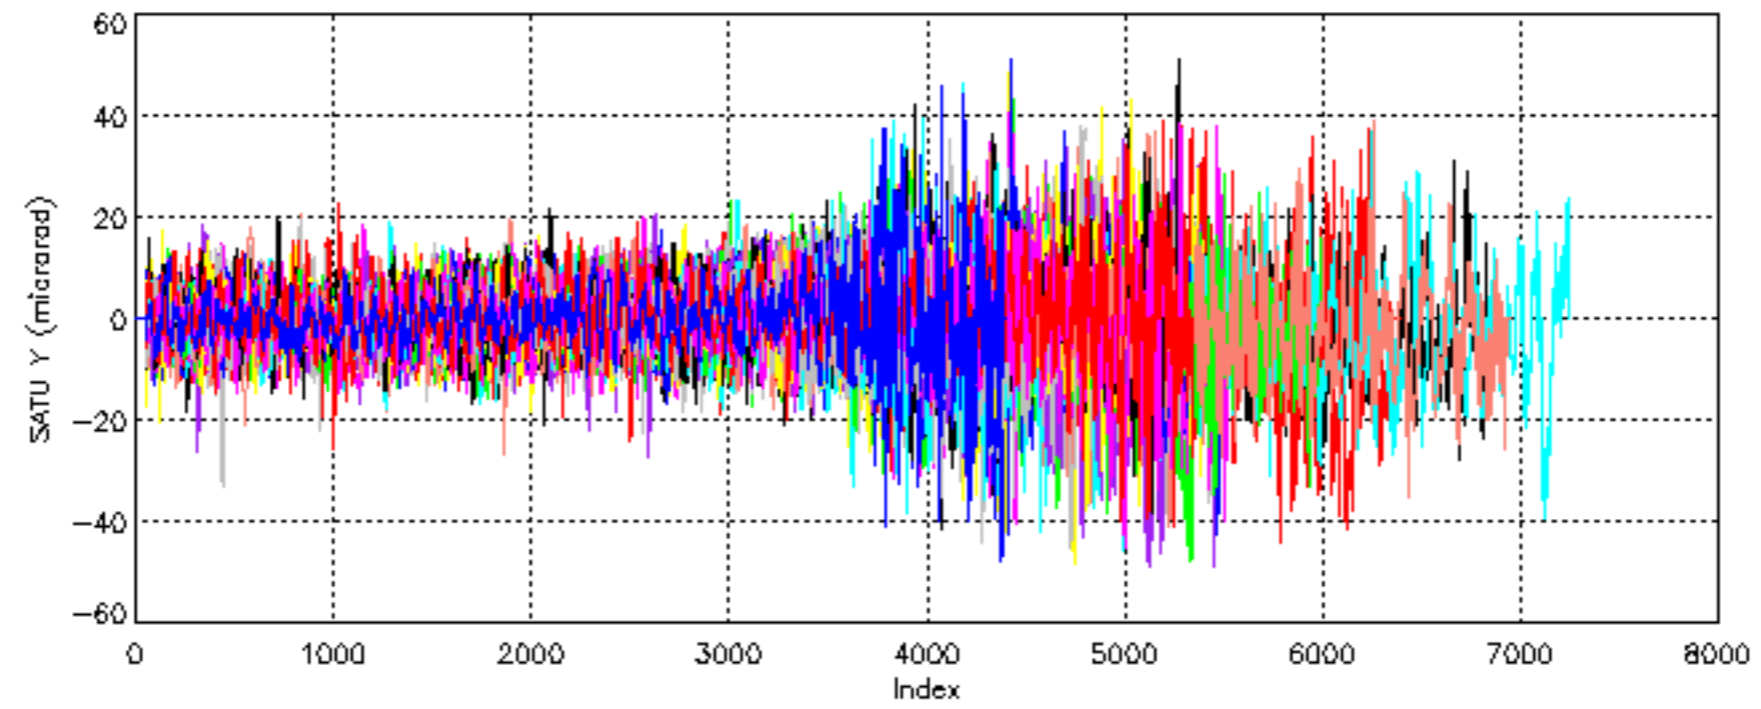

Tangent altitude at which the star is lost

Tangent altitude at which the star is lost

/nas3/ENVISAT/GOMOS/GOM\_NL\_\_0P/GOM\_NL\_\_0PNPDE20100801\_005326\_000072522091\_00374\_44015\_0601.N1

1; -592.7; 01-AUG-2010 00:53:26; Dark ; 56.0; 165; 34Gam Eri ; 2.95; 3200;occ; 112; 0;44015  
 2; -304.7; 01-AUG-2010 00:58:14; Dark ; 59.5; 0; ; 0.00; 0;occ; 119; 0;44015  
 3; -27.8; 01-AUG-2010 01:02:51; Dark ; 46.0; 157; The1Eri ; 2.91; 9300;occ; 92; 0;44015  
 4; 304.4; 01-AUG-2010 01:08:23; Dark ; 43.5; 9; Alp Eri ; 0.45; 24000;occ; 87; 0;44016  
 5; 589.1; 01-AUG-2010 01:13:08; Dark ; 64.5; 84; Alp Phe ; 2.40; 4500;occ; 129; 0;44016  
 6; 917.6; 01-AUG-2010 01:18:36; Dark ; 47.0; 31; Alp Gru ; 1.73; 15200;occ; 94; 0;44016  
 7; 1106.1; 01-AUG-2010 01:21:45; Dark ; 46.5; 172; Gam Gru ; 3.00; 13100;occ; 93; 0;44016  
 8; 2059.4; 01-AUG-2010 01:37:38; Bright; 38.0; 11; 53Alp Aql ; 0.76; 8000;occ; 76; 0;44016  
 9; 2581.0; 01-AUG-2010 01:46:20; Bright; 44.5; 92; 53Eps Cyg ; 2.50; 4500;occ; 89; 0;44016  
 10; 2695.1; 01-AUG-2010 01:48:14; Bright; 38.0; 144; 18Del Cyg ; 2.86; 11000;occ; 76; 0;44016  
 11; 3092.0; 01-AUG-2010 01:54:51; Bright; 42.5; 89; 5Alp Cep ; 2.45; 8000;occ; 85; 0;44016  
 12; 3980.4; 01-AUG-2010 02:09:39; Bright; 48.5; 160; 23Gam Per ; 2.93; 4700;occ; 97; 0;44016  
 13; 4139.3; 01-AUG-2010 02:12:18; Bright; 44.5; 175; 39Del Per ; 3.01; 19400;occ; 89; 0;44016  
 14; 4315.7; 01-AUG-2010 02:15:14; Bright; 46.5; 149; 45Eps Per ; 2.89; 30000;occ; 93; 0;44016  
 15; 4500.7; 01-AUG-2010 02:18:19; Dark ; 29.0; 150; 44Zet Per ; 2.89; 28000;occ; 58; 0;44016  
 16; 4638.3; 01-AUG-2010 02:20:37; Dark ; 40.0; 176; 23Zet Tau ; 3.02; 22000;occ; 80; 0;44016  
 17; 4788.1; 01-AUG-2010 02:23:07; Dark ; 63.0; 13; 87Alp Tau ; 0.87; 3800;occ; 126; 0;44016  
 18; 4908.8; 01-AUG-2010 02:25:07; Dark ; 40.5; 27; 24Gam Ori ; 1.64; 26000;occ; 81; 0;44016  
 19; 5013.5; 01-AUG-2010 02:26:52; Dark ; 40.5; 72; 34Del Ori ; 2.25; 30000;occ; 81; 0;44016  
 20; 5171.3; 01-AUG-2010 02:29:30; Dark ; 43.5; 7; 19Bet Ori ; 0.10; 14000;occ; 87; 0;44016  
 21; 5444.4; 01-AUG-2010 02:34:03; Dark ; 54.5; 165; 34Gam Eri ; 2.95; 3200;occ; 109; 0;44016  
 22; 5731.9; 01-AUG-2010 02:38:51; Dark ; 59.5; 0; ; 0.00; 0;occ; 119; 0;44016  
 23; 6009.4; 01-AUG-2010 02:43:28; Dark ; 46.0; 157; The1Eri ; 2.91; 9300;occ; 92; 0;44016  
 24; 6340.9; 01-AUG-2010 02:49:00; Dark ; 46.5; 9; Alp Eri ; 0.45; 24000;occ; 93; 0;44017  
 25; 6626.0; 01-AUG-2010 02:53:45; Dark ; 34.0; 84; Alp Phe ; 2.40; 4500;occ; 68; 0;44017