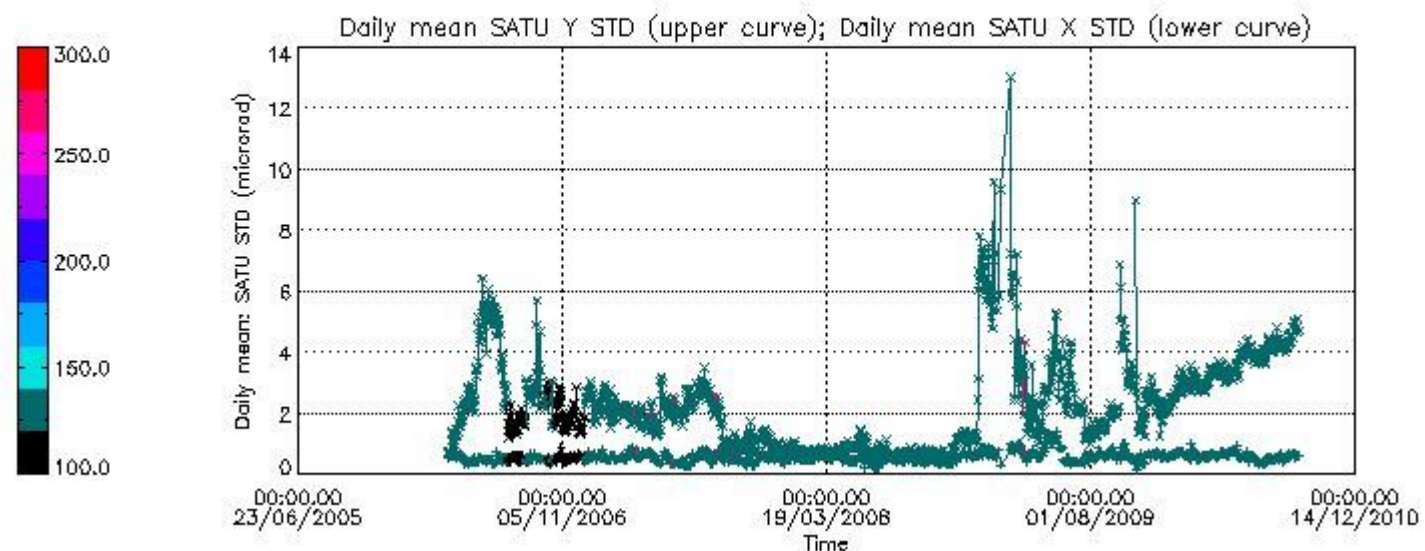

Number of data:	36100.	36100.	74450.	74450.

7.2.2 Trend of daily SATU NEA St. deviation since 1st April 2006 (dark limb)

The long term trend of the SATU 'X' and 'Y' standard deviations should be constant during the whole mission.

The colorbar represents the start tangent altitude (km) of the occultations.

Upper curve: STD of SATU Y axis

Lower curve: STD of SATU X axis

8. Auxiliary Data Files used for the production reported in section 2.4

The number reported in the third column indicates since which file (see list in section 2.4) the corresponding auxiliary file has been used. The fourth column is the date of those product files.

Type	Auxiliary Filename	Used since product	Used since product date
INST_PHYS_CHARACTERISTICS	GOM_INS_AXVIEC20091111_143220_20030716_120000_20500101_000000	1	29-AUG-2010 00:04:46
CALIBRATION_DATABASE	GOM_CAL_AXVIEC20100824_082223_20100822_000000_20500101_000000	1	29-AUG-2010 00:04:46
LEVEL-1B_PROC_CONFIG	GOM_PR1_AXVIEC20091111_145255_20020301_000000_20500101_000000	1	29-AUG-2010 00:04:46
STAR_CATALOGUE	GOM_CAT_AXVIEC20020121_161009_20020101_000000_20200101_000000	1	29-AUG-2010 00:04:46
STELLAR_SPECTRA_DATABANK	GOM_STS_AXVIEC20091111_151504_20020101_160000_20500101_000000	1	29-AUG-2010 00:04:46
ECMWF_FILE	AUX_ECF_AXNECM20100828_054114_20100828_210000_20100829_090000	1	29-AUG-2010 00:04:46
ECMWF_FILE	AUX_ECF_AXNECM20100828_172115_20100829_030000_20100829_150000	47	29-AUG-2010 03:53:43
ECMWF_FILE	AUX_ECA_AXNECM20100829_052115_20100828_210000_20100829_090000	71	29-AUG-2010 05:54:51
ECMWF_FILE	AUX_ECF_AXNECM20100829_054113_20100829_150000_20100830_030000	92	29-AUG-2010 20:05:42
ECMWF_FILE	AUX_ECF_AXNECM20100829_054113_20100829_210000_20100830_090000	109	29-AUG-2010 21:19:16
OPTIONAL_ECMWF_FILE	MISSING	1	29-AUG-2010 00:04:46
ORBIT_DATA_FILE	DOR_NAV_OPNPDE20100828_232928_000057382092_00273_44415_0947.N1	1	29-AUG-2010 00:04:46
ORBIT_DATA_FILE	DOR_NAV_OPNPDE20100829_011025_000092452092_00274_44416_0948.N1	16	29-AUG-2010 01:11:57
ORBIT_DATA_FILE	DOR_NAV_OPNPDE20100829_034949_000063762092_00276_44418_0949.N1	47	29-AUG-2010 03:53:43
ORBIT_DATA_FILE	DOR_NAV_OPNPDE20100829_054124_000060572092_00277_44419_0950.N1	71	29-AUG-2010 05:54:51
ORBIT_DATA_FILE	DOR_NAV_OPNPDE20100829_200207_000038252092_00286_44428_0953.N1	92	29-AUG-2010 20:05:42
ORBIT_DATA_FILE	DOR_NAV_OPNPDE20100829_211112_000060572092_00286_44428_0954.N1	109	29-AUG-2010 21:19:16
ORBIT_DATA_FILE	DOR_NAV_OPNPDE20100829_225727_000057382092_00287_44429_0955.N1	130	29-AUG-2010 22:59:52