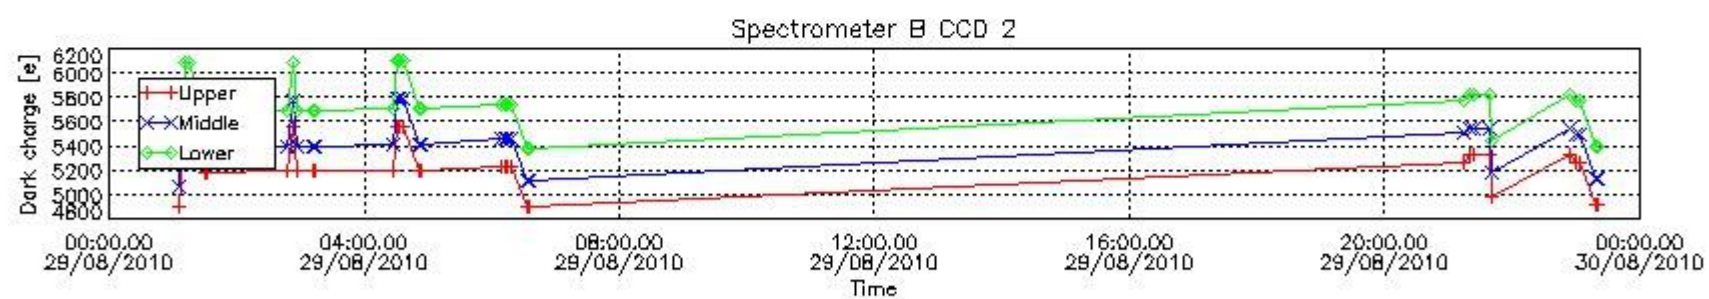

GOM_TRA_1PNPDE20100829_210941_000000482092_00286_44428_9357.N1	DC map used
GOM_TRA_1PNPDE20100829_211107_000000392092_00286_44428_9358.N1	DC map used
GOM_TRA_1PNPDE20100829_211403_000000602092_00286_44428_9359.N1	DC map used

4.2 Plot of mean dark charges per product: only products in DARK limb conditions without errors are used

5. Demodulation flag and quality information monitoring

In this section it is presented the modulation information extracted from the pcd (product confidence data) at measurement level and information extracted from the Quality Summary dataset. Only products without errors