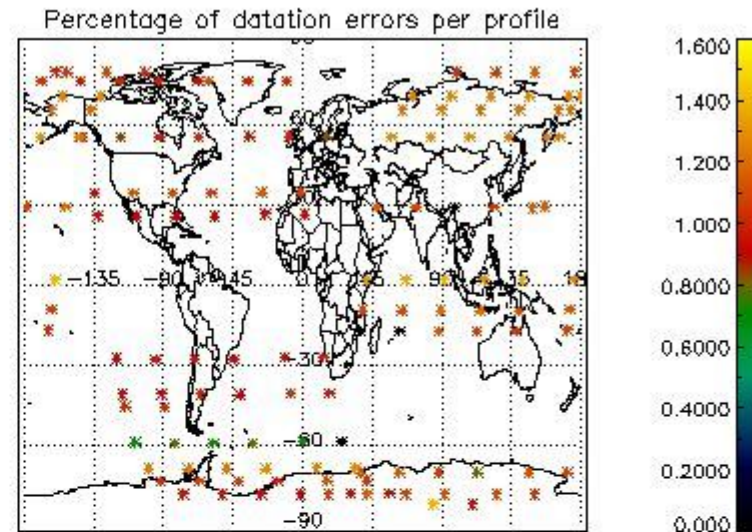

(error flag in the MPH set to "0") are used.

5.1 Percentage of products during reporting period with:

At least one measurement with demodulation flag set:	38.5714 %
Reference spectrum computed from DB:	0.00000 %
Reference spectrum with small number of measurements:	0.00000 %
SATU data not used:	0.00000 %

5.2 Plot quality information per product (time dependant)

5.3 Plot quality information per product (world map)