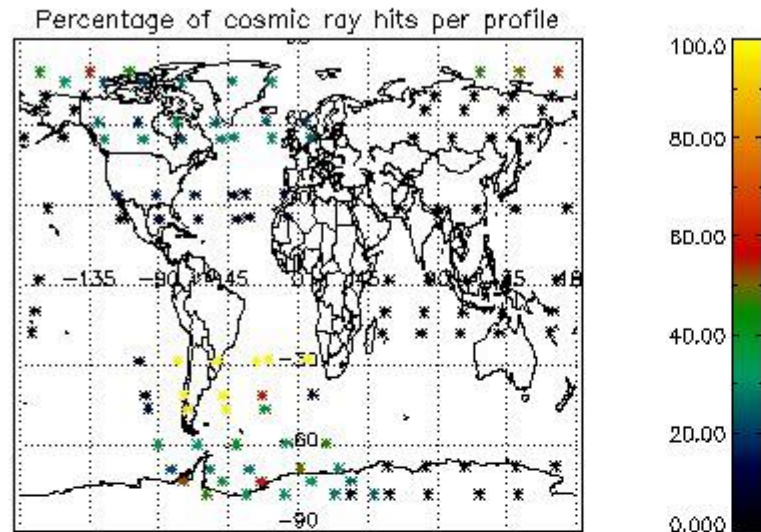

6. Statistics and plot of tangent altitude of the last measurement (DARK & BRIGHT products without errors)

6.1 Statistics on tangent altitude lost:

Statistics	DARK	BRIGHT	TWILIGHT
Mean:	19.414	18.177	17.434
St. deviation:	16.492	5.2966	1.9742
Maximum:	78.123	27.953	20.477
Minimum:	4.1808	4.4663	15.327
Number of data:	32.000	56.000	5.0000

6.2 Plot for DARK limb products