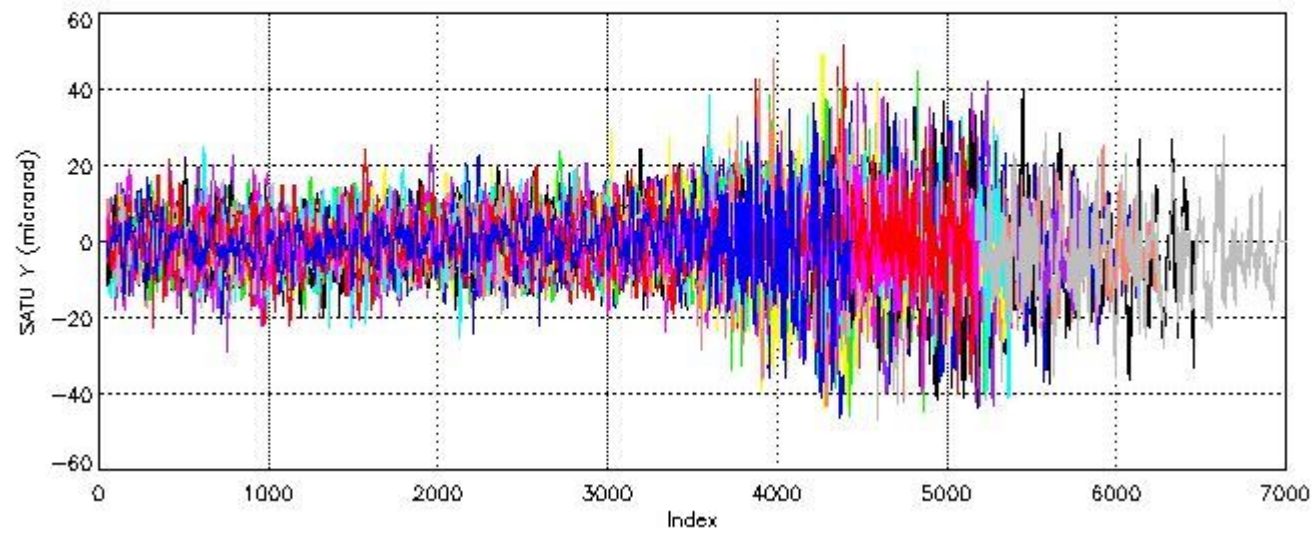

7.2 Statistics on SATU Noise Equivalent Angle (NEA) for DARK (D) and BRIGHT (B) products above 105 kms

The Star Acquisition and Tracking Unit (it is the CCD that tracks the star while it is occulted) Noise Equivalent Angle consists of the statistical angular variation of the SATU data above the atmosphere.

Statistics (in microradians) above 105 km are computed for every occultation, giving four values per occultation: one in the 'X' direction and one in the 'Y' direction for dark and bright limbs. A mean value per day in every direction and limb is calculated and monitored in order to assess instrument performance in terms of star pointing.

7.2.1 SATU NEA Statistics (table)

Statistics	SATU X (D)	SATU Y (D)	SATU X (B)	SATU Y (B)
Mean:	0.22008	-0.83820	0.24326	-0.66908
St. deviation:	0.61522	5.0855	0.84927	4.5474
Maximum:	5.5000	24.700	5.0000	20.000
Minimum:	-15.700	-28.800	-4.3000	-21.800