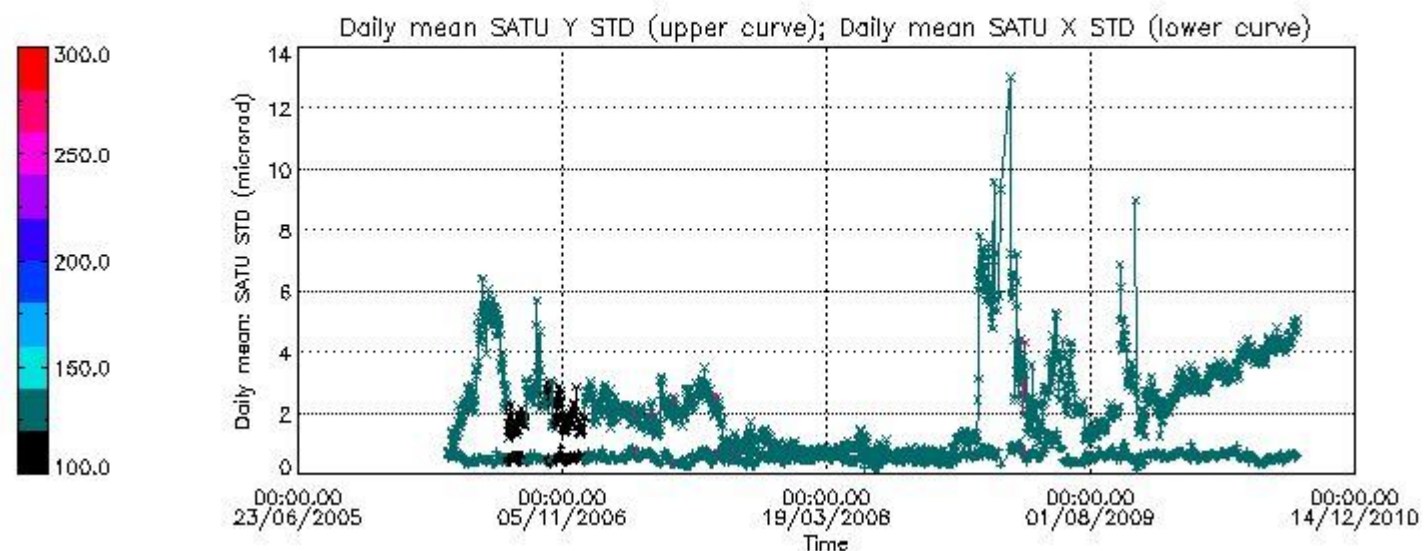

Number of data:	36300.	36300.	56800.	56800.

7.2.2 Trend of daily SATU NEA St. deviation since 1st April 2006 (dark limb)

The long term trend of the SATU 'X' and 'Y' standard deviations should be constant during the whole mission.

The colorbar represents the start tangent altitude (km) of the occultations.

Upper curve: STD of SATU Y axis
Lower curve: STD of SATU X axis

8. Auxiliary Data Files used for the production reported in section 2.4

The number reported in the third column indicates since which file (see list in section 2.4) the corresponding auxiliary file has been used. The fourth column is the date of those product files.

Type	Auxiliary Filename	Used since product	Used since product date
INST_PHYS_CHARACTERISTICS	GOM_INS_AXVIEC20091111_143220_20030716_120000_20500101_000000	1	28-AUG-2010 00:01:23
CALIBRATION_DATABASE	GOM_CAL_AXVIEC20100824_082223_20100822_000000_20500101_000000	1	28-AUG-2010 00:01:23
LEVEL-1B_PROC_CONFIG	GOM_PR1_AXVIEC20091111_145255_20020301_000000_20500101_000000	1	28-AUG-2010 00:01:23
STAR_CATALOGUE	GOM_CAT_AXVIEC20020121_161009_20020101_000000_20200101_000000	1	28-AUG-2010 00:01:23
STELLAR_SPECTRA_DATABANK	GOM_STS_AXVIEC20091111_151504_20020101_160000_20500101_000000	1	28-AUG-2010 00:01:23
ECMWF_FILE	AUX_ECF_AXNECM20100827_054114_20100827_210000_20100828_090000	1	28-AUG-2010 00:01:23
ECMWF_FILE	AUX_ECF_AXNECM20100827_174114_20100828_030000_20100828_150000	39	28-AUG-2010 03:04:33
ECMWF_FILE	AUX_ECF_AXNECM20100828_054114_20100828_150000_20100829_030000	83	28-AUG-2010 20:37:11
ECMWF_FILE	AUX_ECF_AXNECM20100828_054114_20100828_210000_20100829_090000	100	28-AUG-2010 21:50:45
OPTIONAL_ECMWF_FILE	MISSING	1	28-AUG-2010 00:01:23
ORBIT_DATA_FILE	DOR_NAV_OPNPDE20100827_221513_000060572092_00258_44400_0940.N1	1	28-AUG-2010 00:01:23
ORBIT_DATA_FILE	DOR_NAV_OPNPDE20100828_000129_000054192092_00259_44401_0941.N1	2	28-AUG-2010 00:02:51
ORBIT_DATA_FILE	DOR_NAV_OPNPDE20100828_013707_000041442092_00260_44402_0942.N1	23	28-AUG-2010 01:42:00
ORBIT_DATA_FILE	DOR_NAV_OPNPDE20100828_025130_000057382092_00261_44403_0943.N1	39	28-AUG-2010 03:04:33
ORBIT_DATA_FILE	DOR_NAV_OPNPDE20100828_043227_000057382092_00262_44404_0944.N1	61	28-AUG-2010 04:45:08
ORBIT_DATA_FILE	DOR_NAV_OPNPDE20100828_203408_000041442092_00272_44414_0945.N1	83	28-AUG-2010 20:37:11
ORBIT_DATA_FILE	DOR_NAV_OPNPDE20100828_214312_000060572092_00272_44414_0946.N1	100	28-AUG-2010 21:50:45
ORBIT_DATA_FILE	DOR_NAV_OPNPDE20100828_232928_000057382092_00273_44415_0947.N1	121	28-AUG-2010 23:31:21