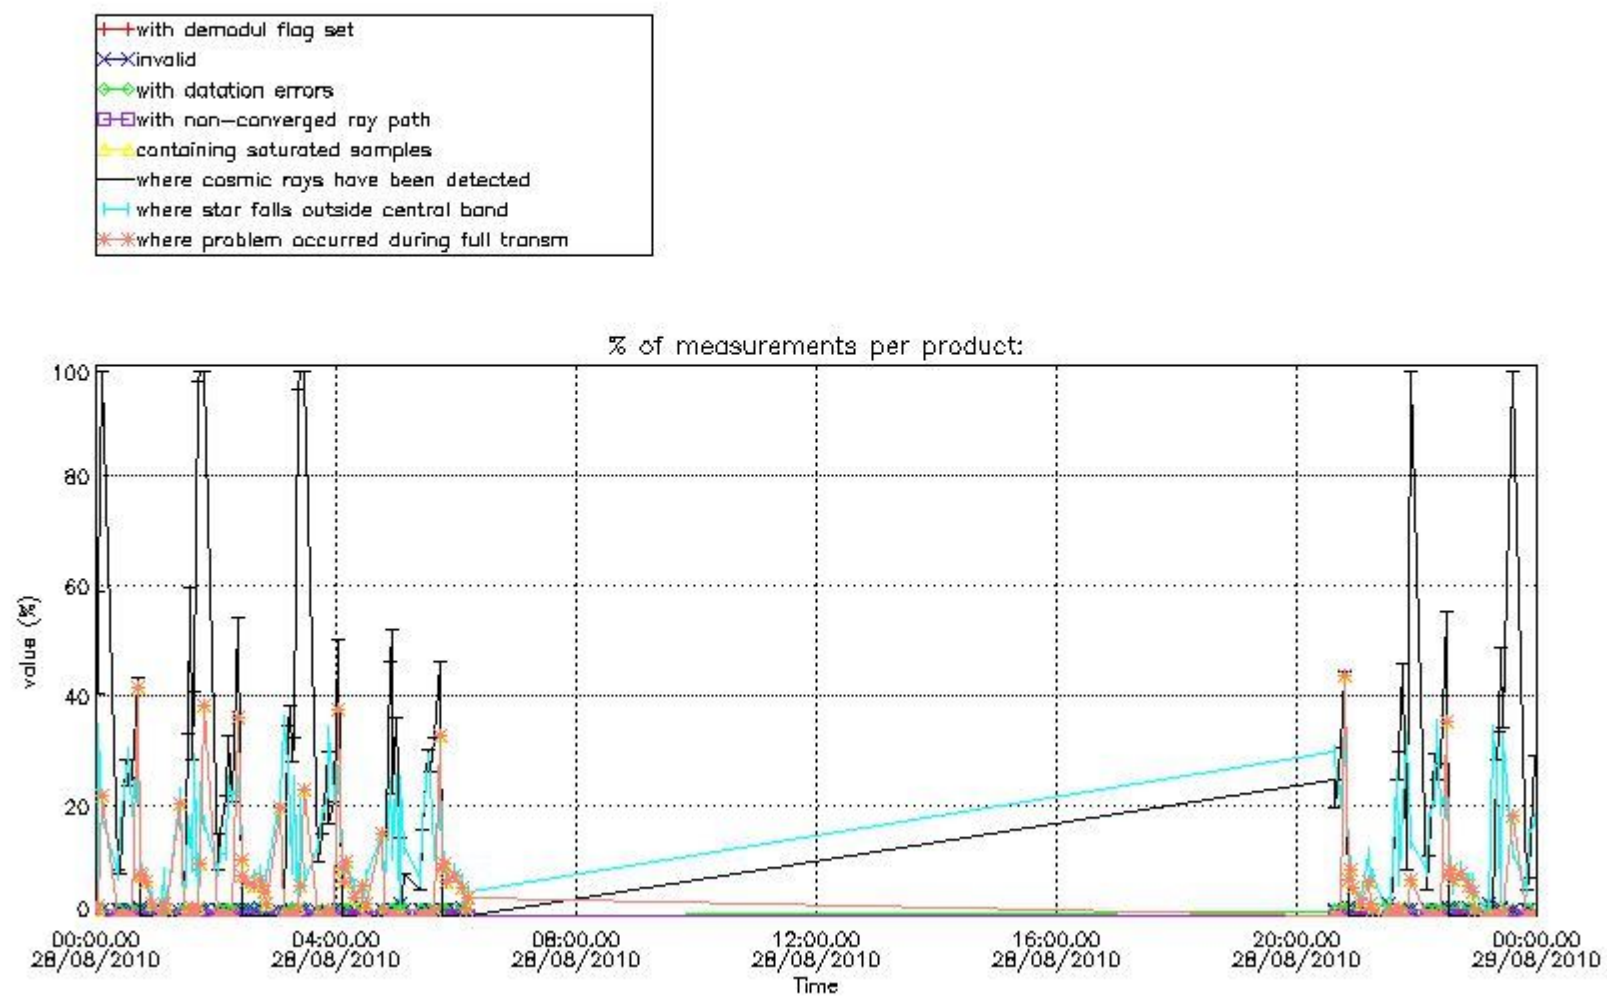

At least one measurement with demodulation flag set:	38.7097 %
Reference spectrum computed from DB:	0.00000 %
Reference spectrum with small number of measurements:	0.00000 %
SATU data not used:	0.00000 %

5.2 Plot quality information per product (time dependant)

5.3 Plot quality information per product (world map)