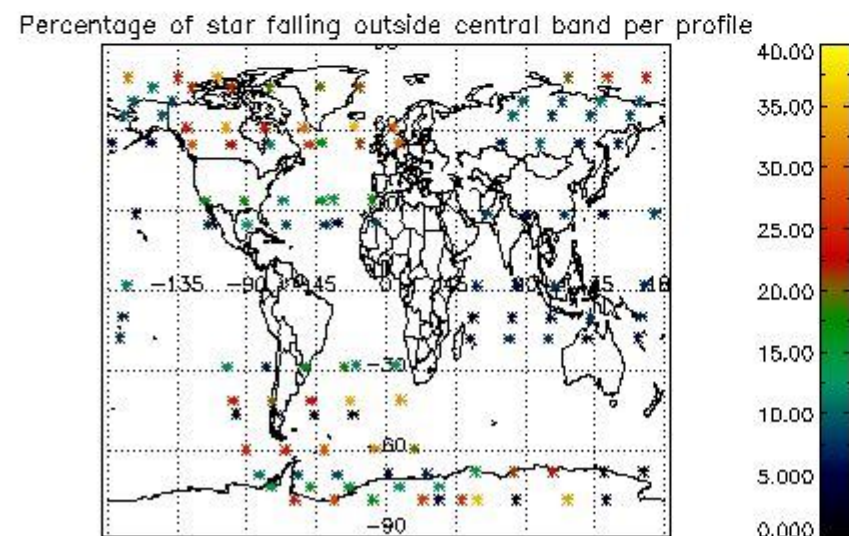

6. Statistics and plot of tangent altitude of the last measurement (DARK & BRIGHT products without errors)

6.1 Statistics on tangent altitude lost:

Statistics	DARK	BRIGHT	TWILIGHT
Mean:	19.414	18.177	17.434
St. deviation:	16.492	5.2966	1.9742
Maximum:	78.123	27.953	20.477
Minimum:	4.1808	4.4663	15.327
Number of data:	32.000	56.000	5.0000

6.2 Plot for DARK limb products