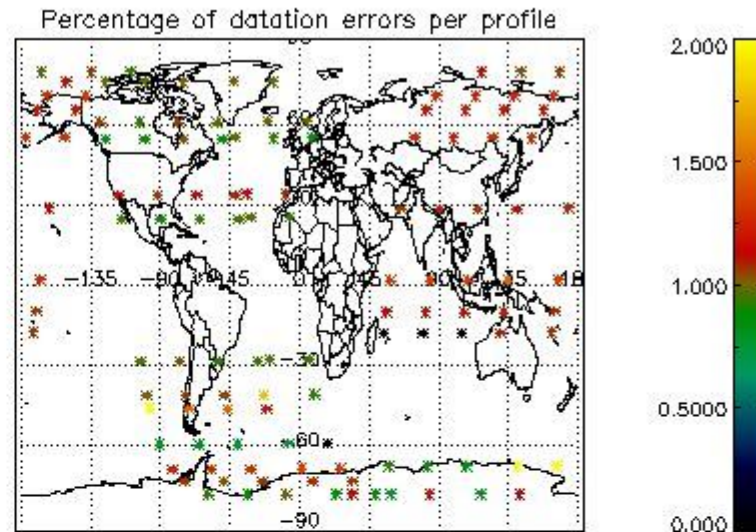

6. Statistics and plot of tangent altitude of the last measurement (DARK & BRIGHT products without errors)

6.1 Statistics on tangent altitude lost:

Statistics	DARK	BRIGHT	TWILIGHT
Mean:	19.414	18.177	17.434
St. deviation:	16.492	5.2966	1.9742
Maximum:	78.123	27.953	20.477
Minimum:	4.1808	4.4663	15.327
Number of data:	32.000	56.000	5.0000

6.2 Plot for DARK limb products