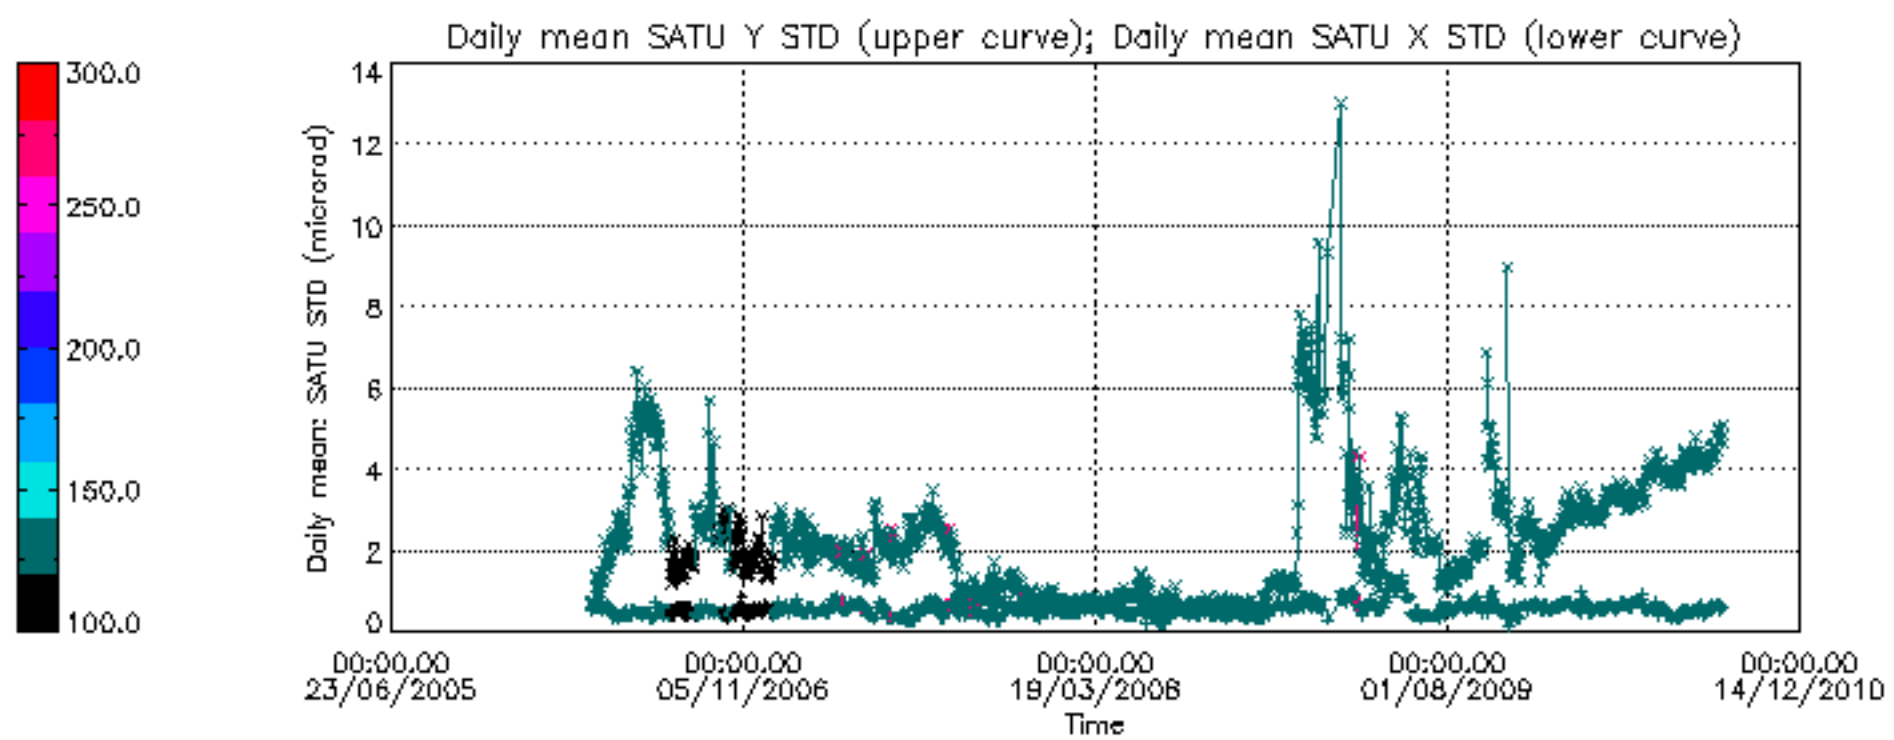

Tangent altitude at which the star is lost

Tangent altitude at which the star is lost

/nas3/ENVISAT/GOMOS/GOM\_NL\_\_0P/GOM\_NL\_\_0PNPDE20100801\_005326\_000072522091\_00374\_44015\_0601.N1

1; -592.7; 01-AUG-2010 00:53:26; Dark ; 56.0; 165; 34Gam Eri ; 2.95; 3200;occ; 112; 0;44015  
 2; -304.7; 01-AUG-2010 00:58:14; Dark ; 59.5; 0; ; 0.00; 0;occ; 119; 0;44015  
 3; -27.8; 01-AUG-2010 01:02:51; Dark ; 46.0; 157; The1Eri ; 2.91; 9300;occ; 92; 0;44015  
 4; 304.4; 01-AUG-2010 01:08:23; Dark ; 43.5; 9; Alp Eri ; 0.45; 24000;occ; 87; 0;44016  
 5; 589.1; 01-AUG-2010 01:13:08; Dark ; 64.5; 84; Alp Phe ; 2.40; 4500;occ; 129; 0;44016  
 6; 917.6; 01-AUG-2010 01:18:36; Dark ; 47.0; 31; Alp Gru ; 1.73; 15200;occ; 94; 0;44016  
 7; 1106.1; 01-AUG-2010 01:21:45; Dark ; 46.5; 172; Gam Gru ; 3.00; 13100;occ; 93; 0;44016  
 8; 2059.4; 01-AUG-2010 01:37:38; Bright; 38.0; 11; 53Alp Aql ; 0.76; 8000;occ; 76; 0;44016  
 9; 2581.0; 01-AUG-2010 01:46:20; Bright; 44.5; 92; 53Eps Cyg ; 2.50; 4500;occ; 89; 0;44016  
 10; 2695.1; 01-AUG-2010 01:48:14; Bright; 38.0; 144; 18Del Cyg ; 2.86; 11000;occ; 76; 0;44016  
 11; 3092.0; 01-AUG-2010 01:54:51; Bright; 42.5; 89; 5Alp Cep ; 2.45; 8000;occ; 85; 0;44016  
 12; 3980.4; 01-AUG-2010 02:09:39; Bright; 48.5; 160; 23Gam Per ; 2.93; 4700;occ; 97; 0;44016  
 13; 4139.3; 01-AUG-2010 02:12:18; Bright; 44.5; 175; 39Del Per ; 3.01; 19400;occ; 89; 0;44016  
 14; 4315.7; 01-AUG-2010 02:15:14; Bright; 46.5; 149; 45Eps Per ; 2.89; 30000;occ; 93; 0;44016  
 15; 4500.7; 01-AUG-2010 02:18:19; Dark ; 29.0; 150; 44Zet Per ; 2.89; 28000;occ; 58; 0;44016  
 16; 4638.3; 01-AUG-2010 02:20:37; Dark ; 40.0; 176; 23Zet Tau ; 3.02; 22000;occ; 80; 0;44016  
 17; 4788.1; 01-AUG-2010 02:23:07; Dark ; 63.0; 13; 87Alp Tau ; 0.87; 3800;occ; 126; 0;44016  
 18; 4908.8; 01-AUG-2010 02:25:07; Dark ; 40.5; 27; 24Gam Ori ; 1.64; 26000;occ; 81; 0;44016  
 19; 5013.5; 01-AUG-2010 02:26:52; Dark ; 40.5; 72; 34Del Ori ; 2.25; 30000;occ; 81; 0;44016  
 20; 5171.3; 01-AUG-2010 02:29:30; Dark ; 43.5; 7; 19Bet Ori ; 0.10; 14000;occ; 87; 0;44016  
 21; 5444.4; 01-AUG-2010 02:34:03; Dark ; 54.5; 165; 34Gam Eri ; 2.95; 3200;occ; 109; 0;44016  
 22; 5731.9; 01-AUG-2010 02:38:51; Dark ; 59.5; 0; ; 0.00; 0;occ; 119; 0;44016  
 23; 6009.4; 01-AUG-2010 02:43:28; Dark ; 46.0; 157; The1Eri ; 2.91; 9300;occ; 92; 0;44016  
 24; 6340.9; 01-AUG-2010 02:49:00; Dark ; 46.5; 9; Alp Eri ; 0.45; 24000;occ; 93; 0;44017  
 25; 6626.0; 01-AUG-2010 02:53:45; Dark ; 34.0; 84; Alp Phe ; 2.40; 4500;occ; 68; 0;44017