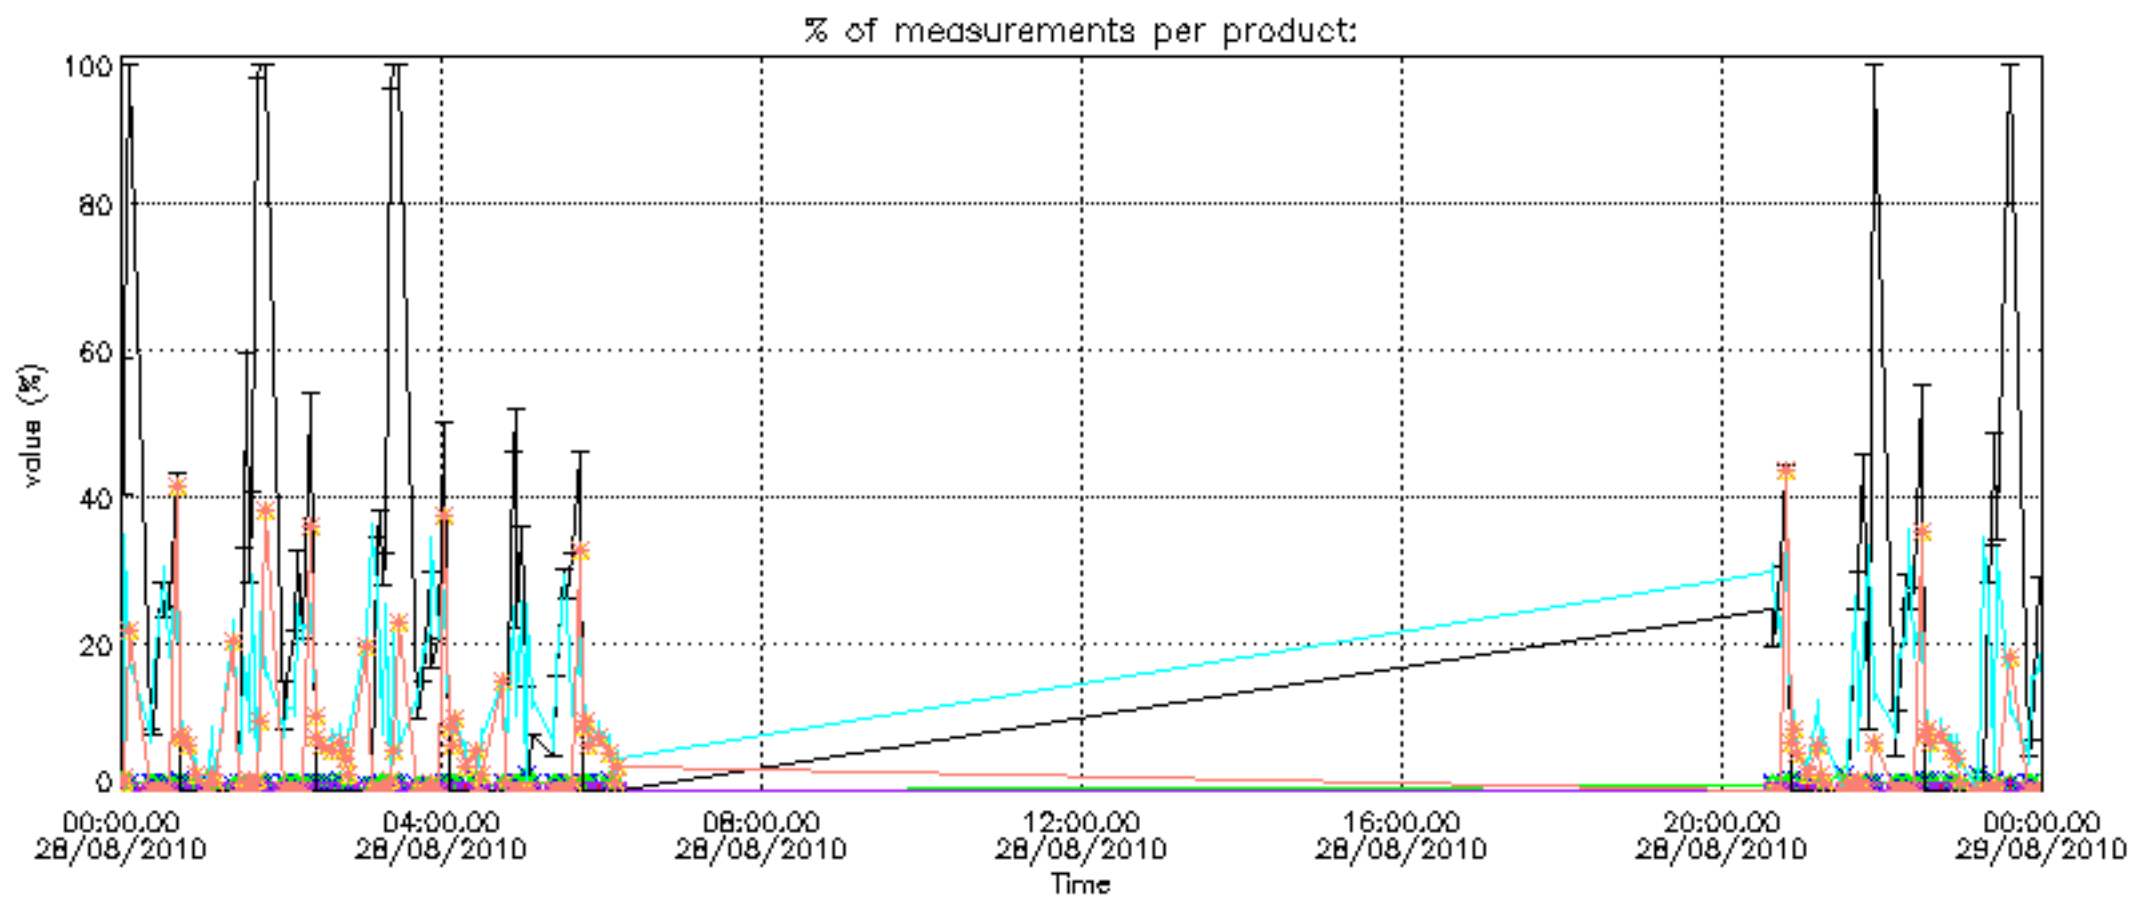

Percentage of cosmic ray hits per profile

Percentage of datation errors per profile

Percentage of star falling outside central band per profile

Percentage of saturation errors per profile

Tangent altitude at which the star is lost