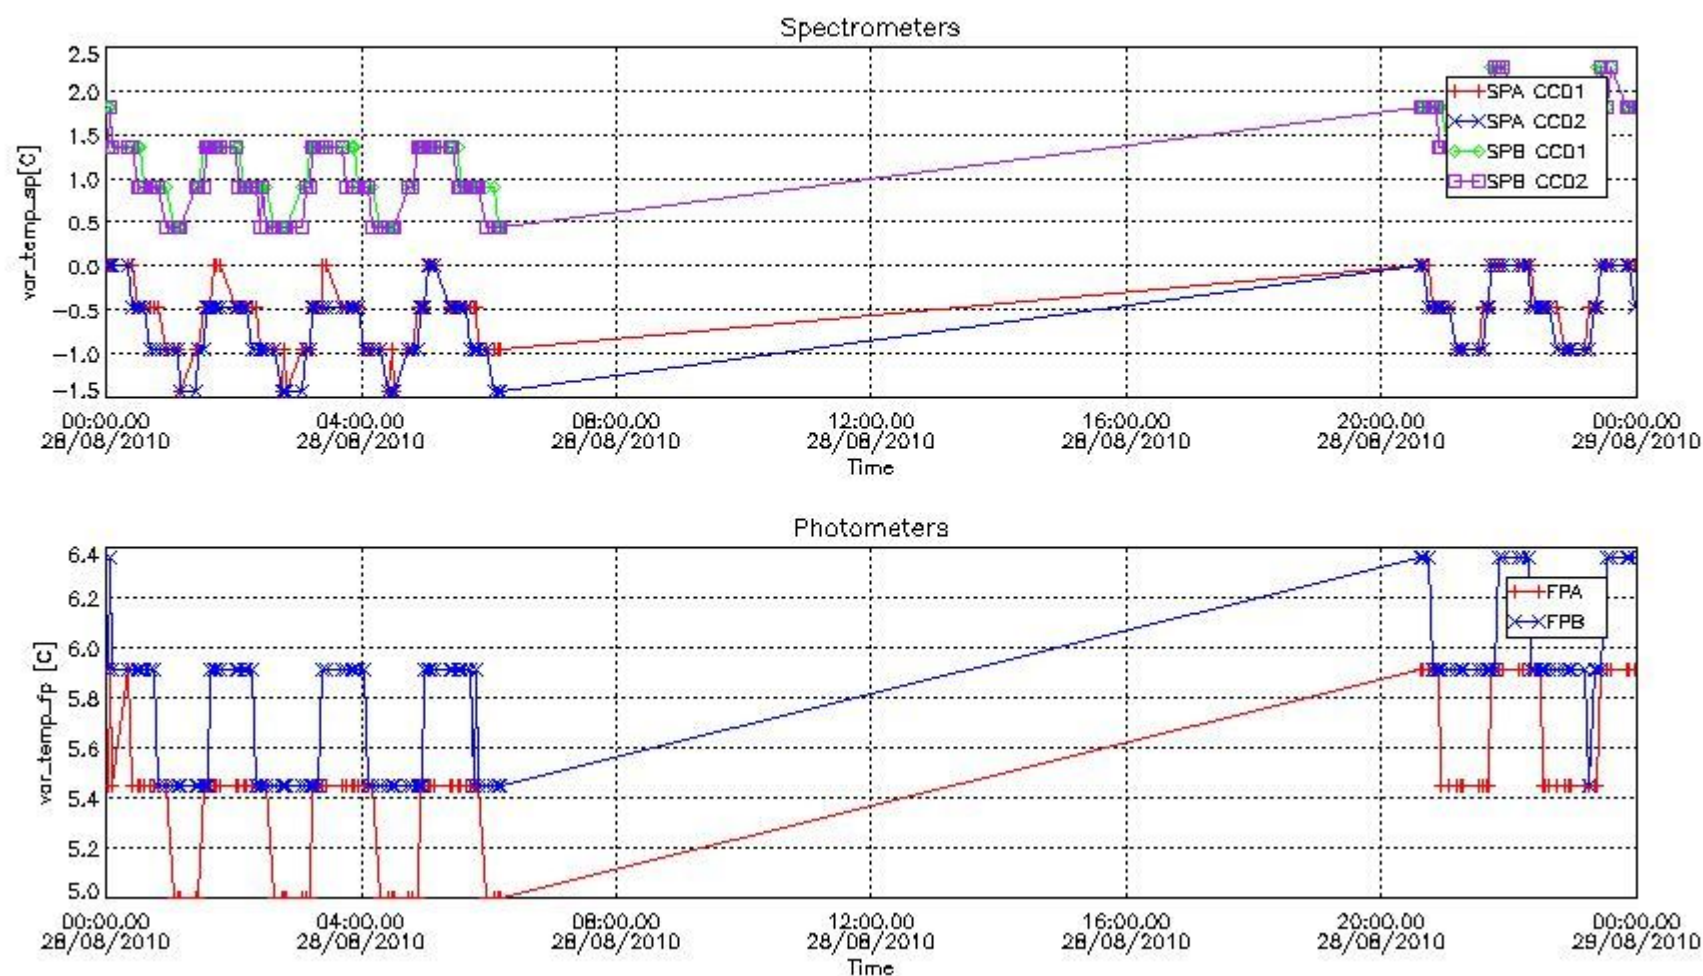

### 3. Plot of GOMOS spectrometers and photometers temperatures from level 1b data