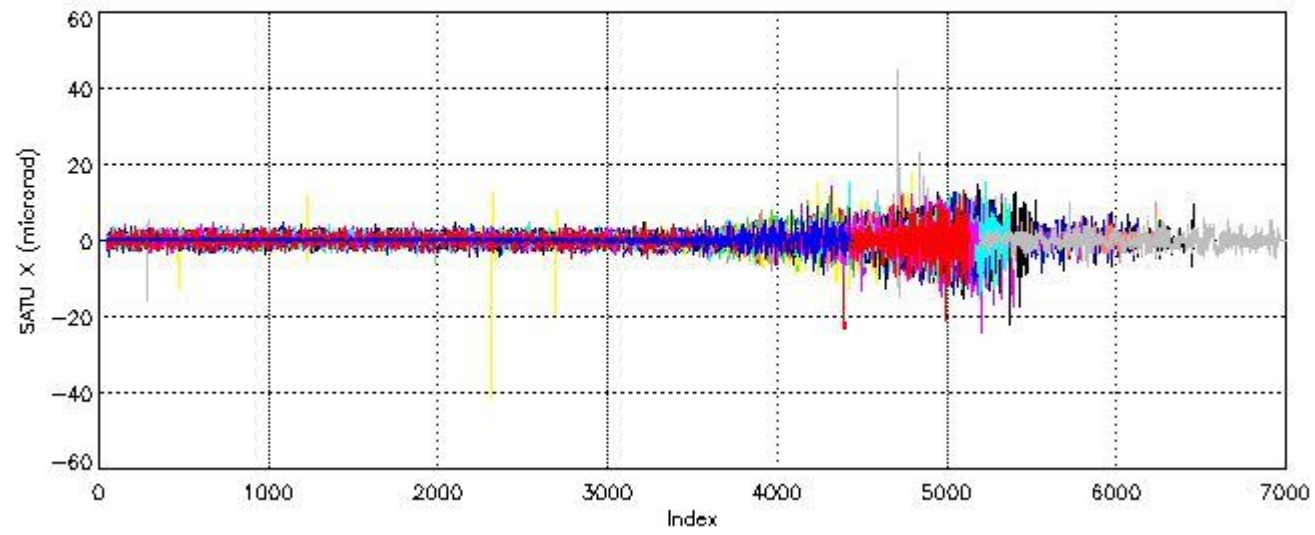

7.2 Statistics on SATU Noise Equivalent Angle (NEA) for DARK (D) and BRIGHT (B) products above 105 kms

The Star Acquisition and Tracking Unit (it is the CCD that tracks the star while it is occulted) Noise Equivalent Angle consists of the statistical angular variation of the SATU data above the atmosphere.

Statistics (in microradians) above 105 km are computed for every occultation, giving four values per occultation: one in the 'X' direction and one in the 'Y' direction for dark and bright limbs. A mean value per day in every direction and limb is calculated and monitored in order to assess instrument performance in terms of star pointing.

7.2.1 SATU NEA Statistics (table)

Statistics	SATU X (D)	SATU Y (D)	SATU X (B)	SATU Y (B)
Mean:	0.22008	-0.83820	0.24326	-0.66908
St. deviation:	0.61522	5.0855	0.84927	4.5474
Maximum:	5.5000	24.700	5.0000	20.000
Minimum:	-15.700	-28.800	-4.3000	-21.800