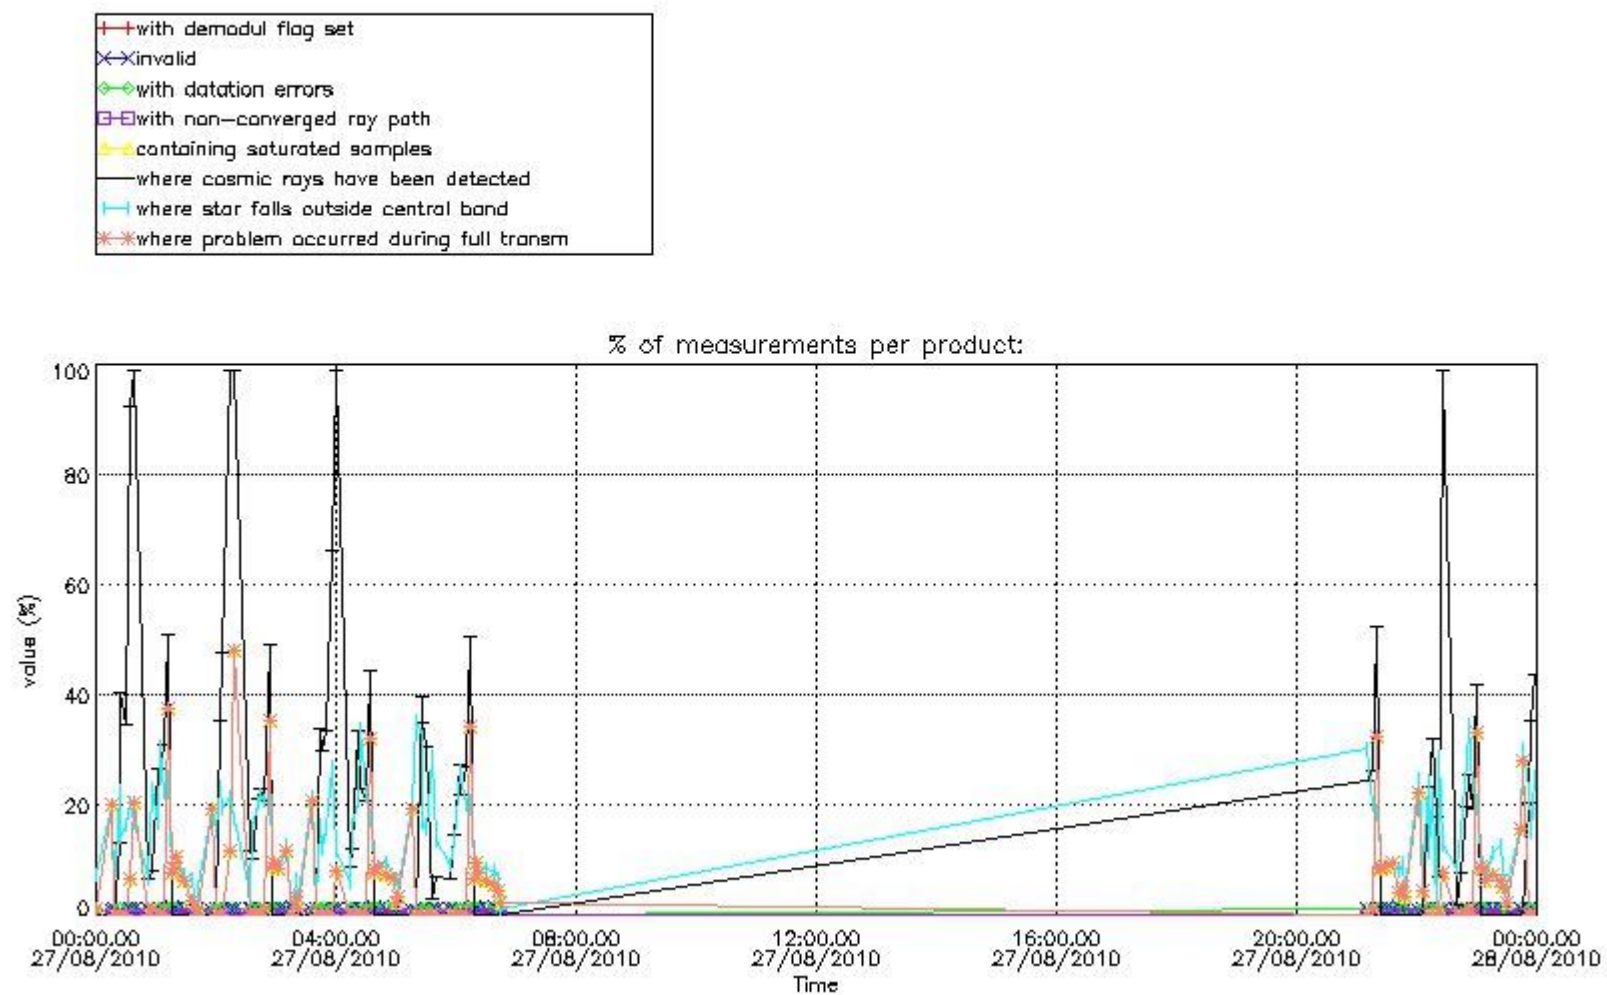

5.1 Percentage of products during reporting period with:

At least one measurement with demodulation flag set:	38.7931 %
Reference spectrum computed from DB:	0.00000 %
Reference spectrum with small number of measurements:	0.00000 %
SATU data not used:	0.00000 %

5.2 Plot quality information per product (time dependant)

5.3 Plot quality information per product (world map)