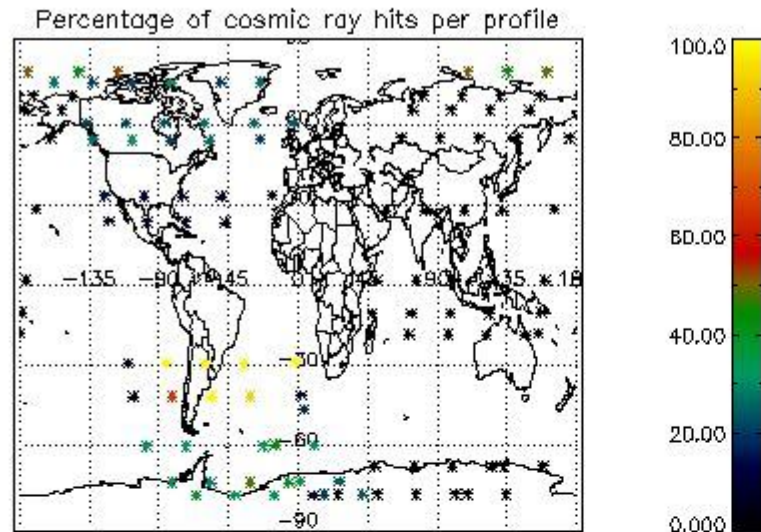

6. Statistics and plot of tangent altitude of the last measurement (DARK & BRIGHT products without errors)

6.1 Statistics on tangent altitude lost:

Statistics	DARK	BRIGHT	TWILIGHT
Mean:	14.886	17.680	NaN
St. deviation:	6.5447	4.7259	NaN
Maximum:	39.806	28.416	NaN
Minimum:	6.4542	4.2797	NaN
Number of data:	26.000	61.000	NaN

6.2 Plot for DARK limb products