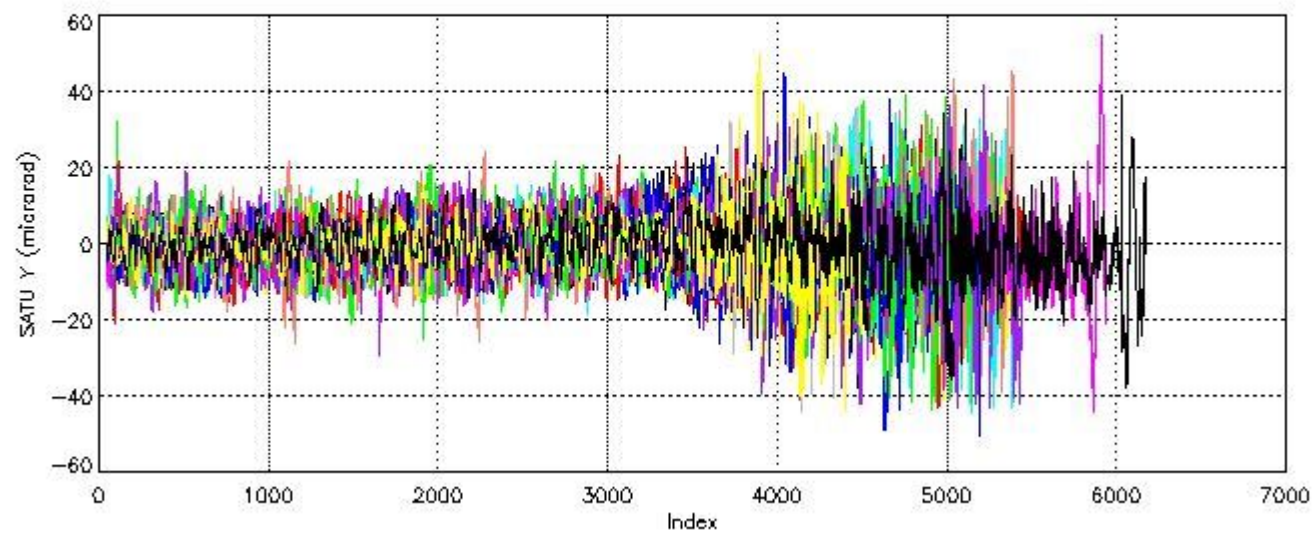

7.2 Statistics on SATU Noise Equivalent Angle (NEA) for DARK (D) and BRIGHT (B) products above 105 kms

The Star Acquisition and Tracking Unit (it is the CCD that tracks the star while it is occulted) Noise Equivalent Angle consists of the statistical angular variation of the SATU data above the atmosphere.

Statistics (in microradians) above 105 km are computed for every occultation, giving four values per occultation: one in the 'X' direction and one in the 'Y' direction for dark and bright limbs. A mean value per day in every direction and limb is calculated and monitored in order to assess instrument performance in terms of star pointing.

7.2.1 SATU NEA Statistics (table)

Statistics	SATU X (D)	SATU Y (D)	SATU X (B)	SATU Y (B)
Mean:	0.19074	-0.78956	0.21277	-0.62645
St. deviation:	0.56039	4.6332	0.84749	4.4551
Maximum:	11.300	32.000	5.2000	23.400
Minimum:	-19.400	-26.100	-4.7000	-20.600