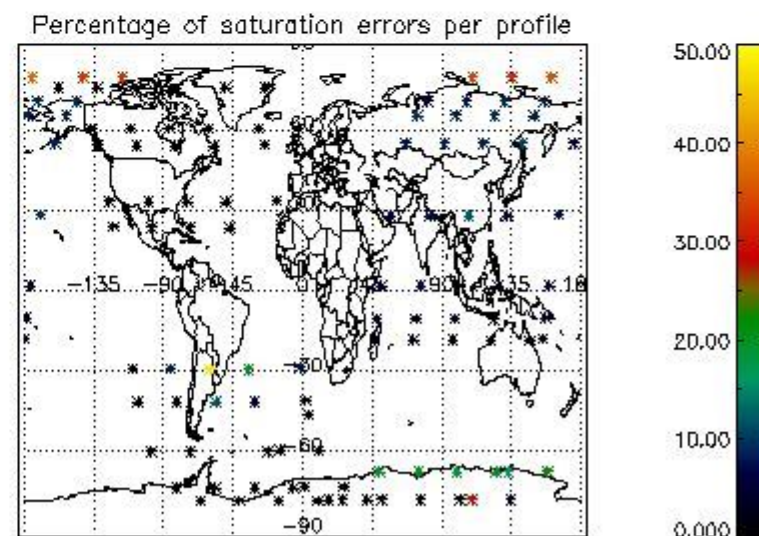

6. Statistics and plot of tangent altitude of the last measurement (DARK & BRIGHT products without errors)

6.1 Statistics on tangent altitude lost:

Statistics	DARK	BRIGHT	TWILIGHT
Mean:	14.886	17.680	NaN
St. deviation:	6.5447	4.7259	NaN
Maximum:	39.806	28.416	NaN
Minimum:	6.4542	4.2797	NaN
Number of data:	26.000	61.000	NaN

6.2 Plot for DARK limb products