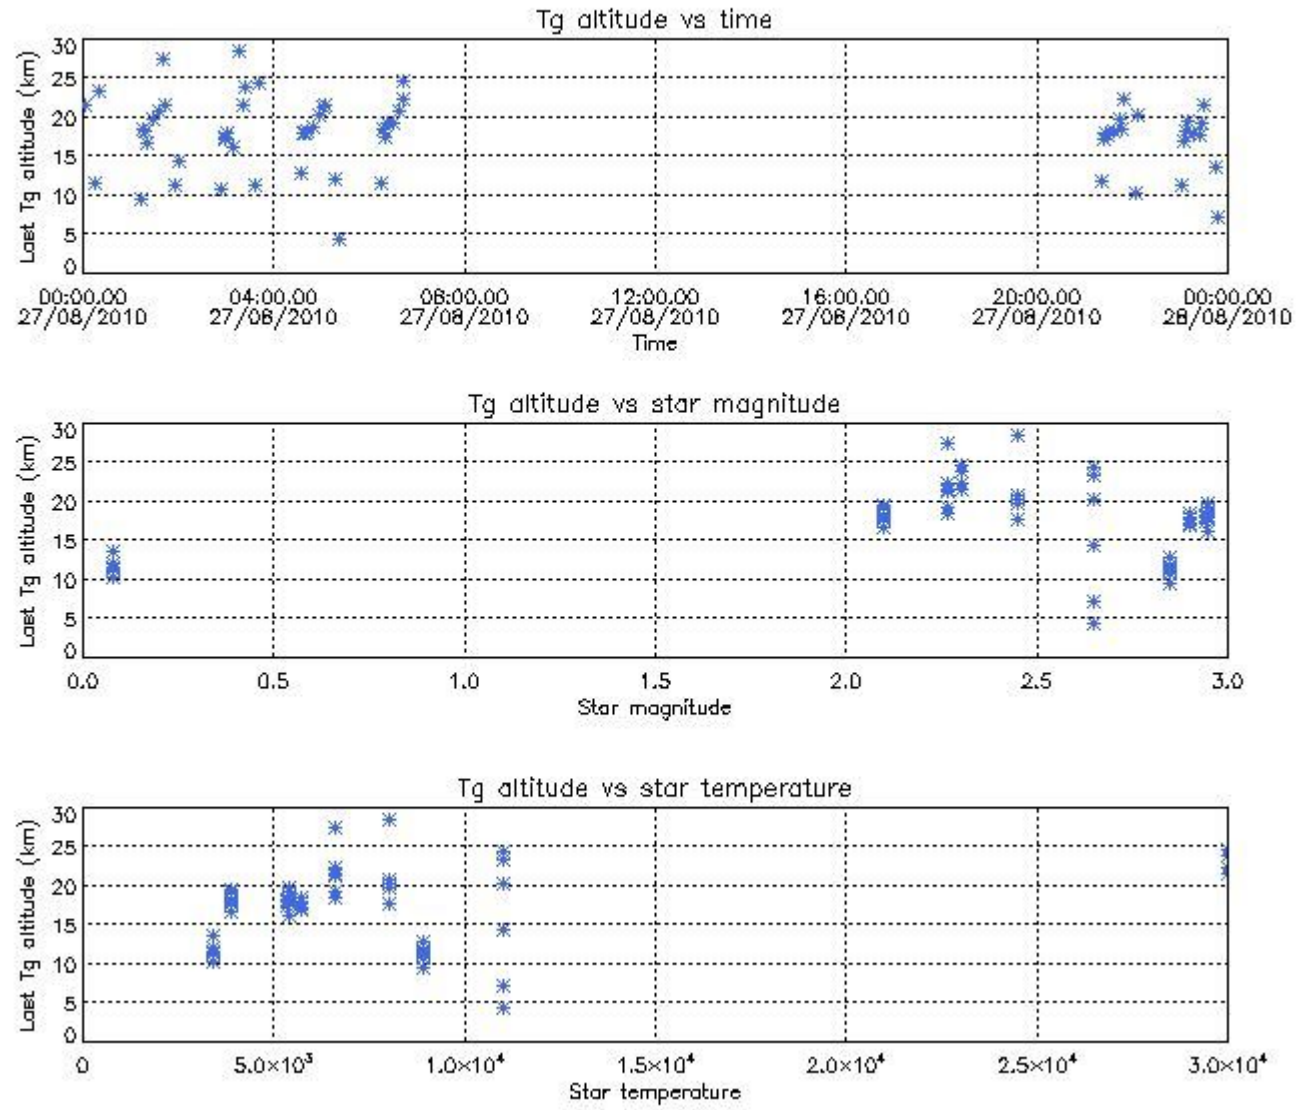

### 6.2 Plot for DARK limb products

Tangent altitude at which the star is lost

6.3 Plot for BRIGHT limb products

## Tangent altitude at which the star is lost