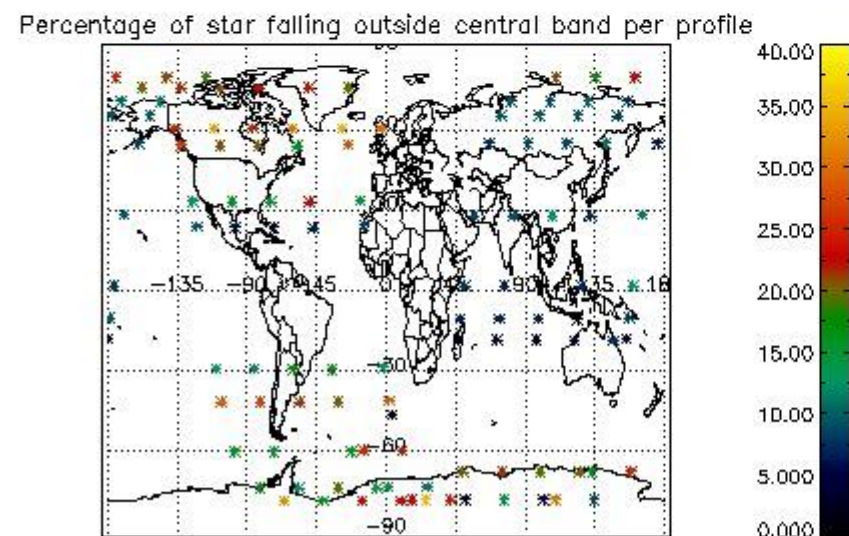

6. Statistics and plot of tangent altitude of the last measurement (DARK & BRIGHT products without errors)

6.1 Statistics on tangent altitude lost:

Statistics	DARK	BRIGHT	TWILIGHT
Mean:	14.886	17.680	NaN
St. deviation:	6.5447	4.7259	NaN
Maximum:	39.806	28.416	NaN
Minimum:	6.4542	4.2797	NaN
Number of data:	26.000	61.000	NaN

6.2 Plot for DARK limb products