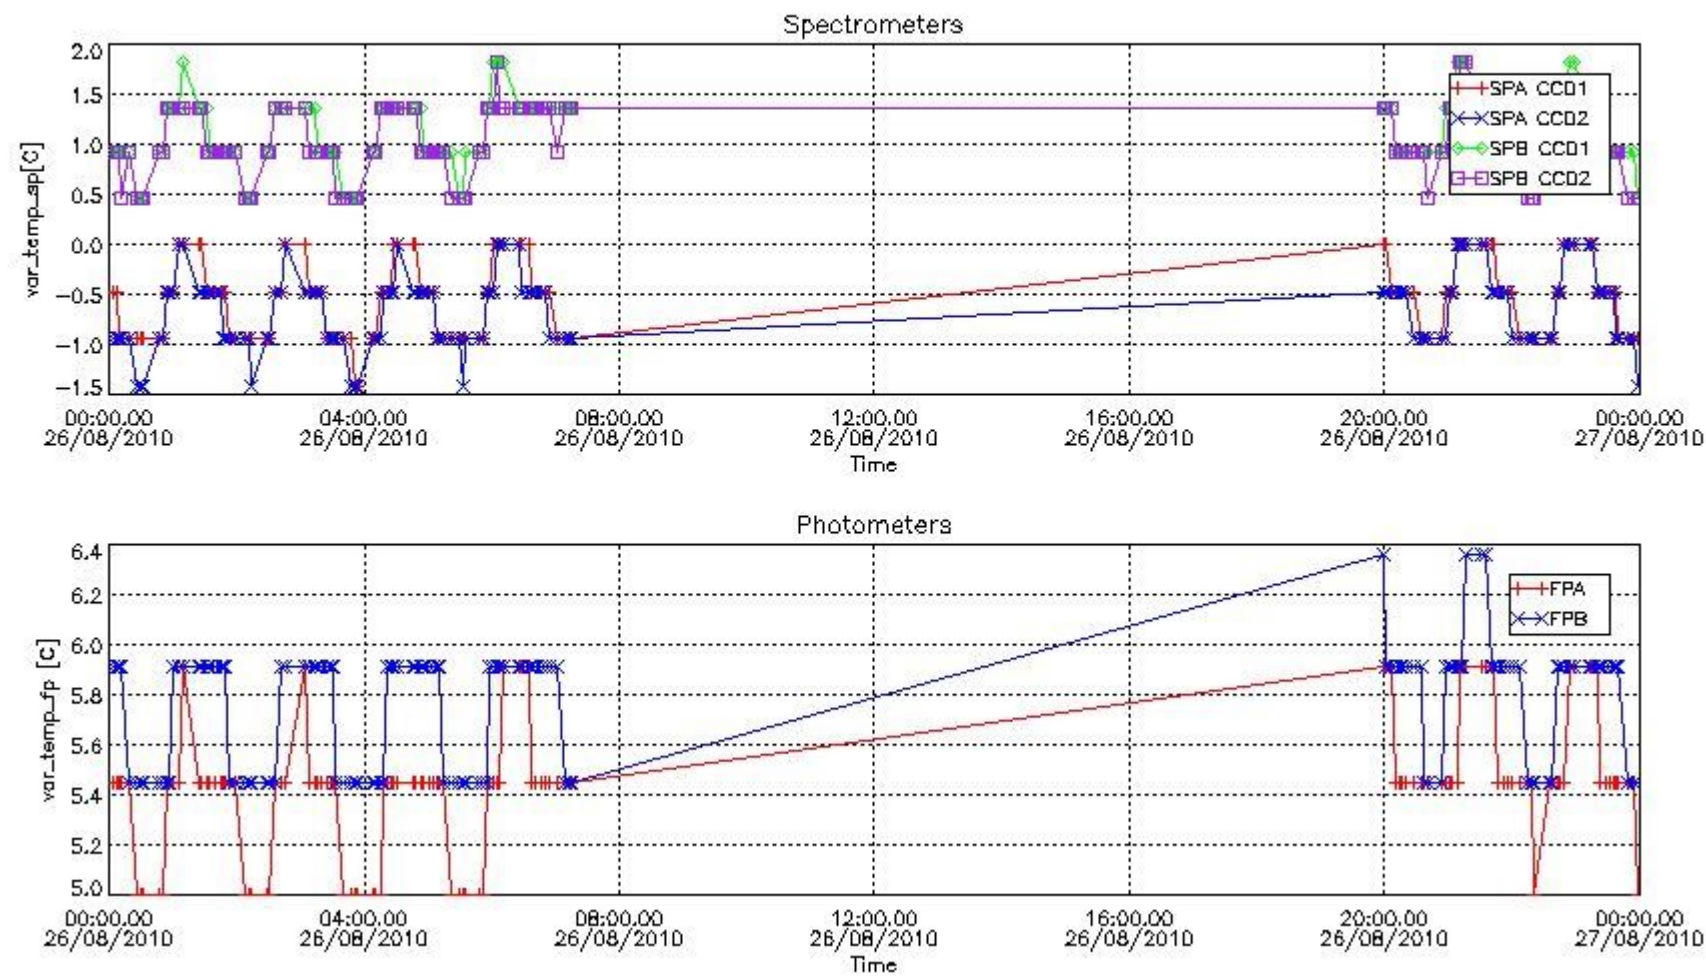

3. Plot of GOMOS spectrometers and photometers temperatures from level 1b data

4. Overview of dark signal processing per product

The Dark Charge (DC) is a temperature-dependant signal added to the useful measurements and it is therefore subtracted from them during the processing. There are two phenomena that produce a continuous increase of the DC: the "hot pixels" (a pixel is "hot" when its DC exceeds by a significant amount its value measured on ground at the same temperature) and the "Random Telegraphic Signal" (abrupt change positive or negative of the CCD pixel signal, random in time, affecting only the DC part of the signal and not the photon generated signal).

In this section a list of products that did not use the Dark Sky Area (DSA) observation for the DC computation is given. It is also provided the mean DC plot per product for dark limb products with no error flag set.