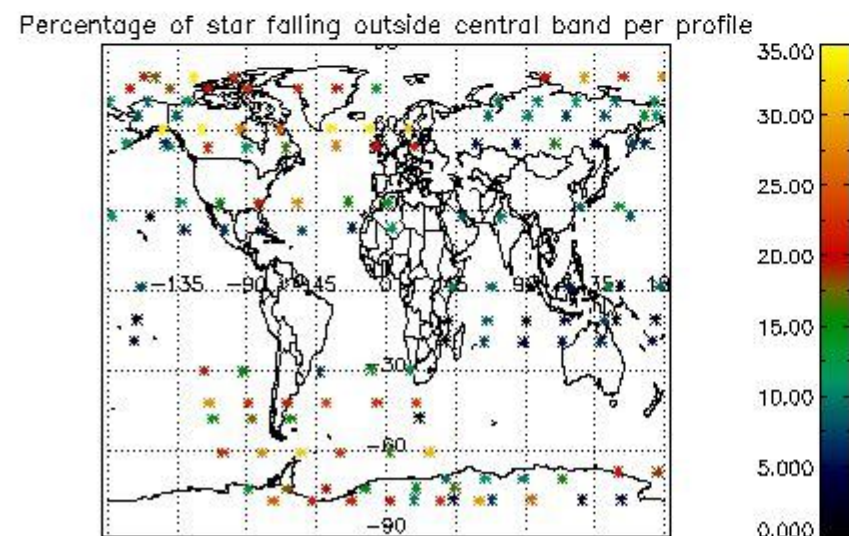

6. Statistics and plot of tangent altitude of the last measurement (DARK & BRIGHT products without errors)

6.1 Statistics on tangent altitude lost:

Statistics	DARK	BRIGHT	TWILIGHT
Mean:	15.223	18.436	NaN
St. deviation:	10.453	4.7750	NaN
Maximum:	67.185	28.848	NaN
Minimum:	5.2921	4.4088	NaN
Number of data:	33.000	74.000	NaN

6.2 Plot for DARK limb products