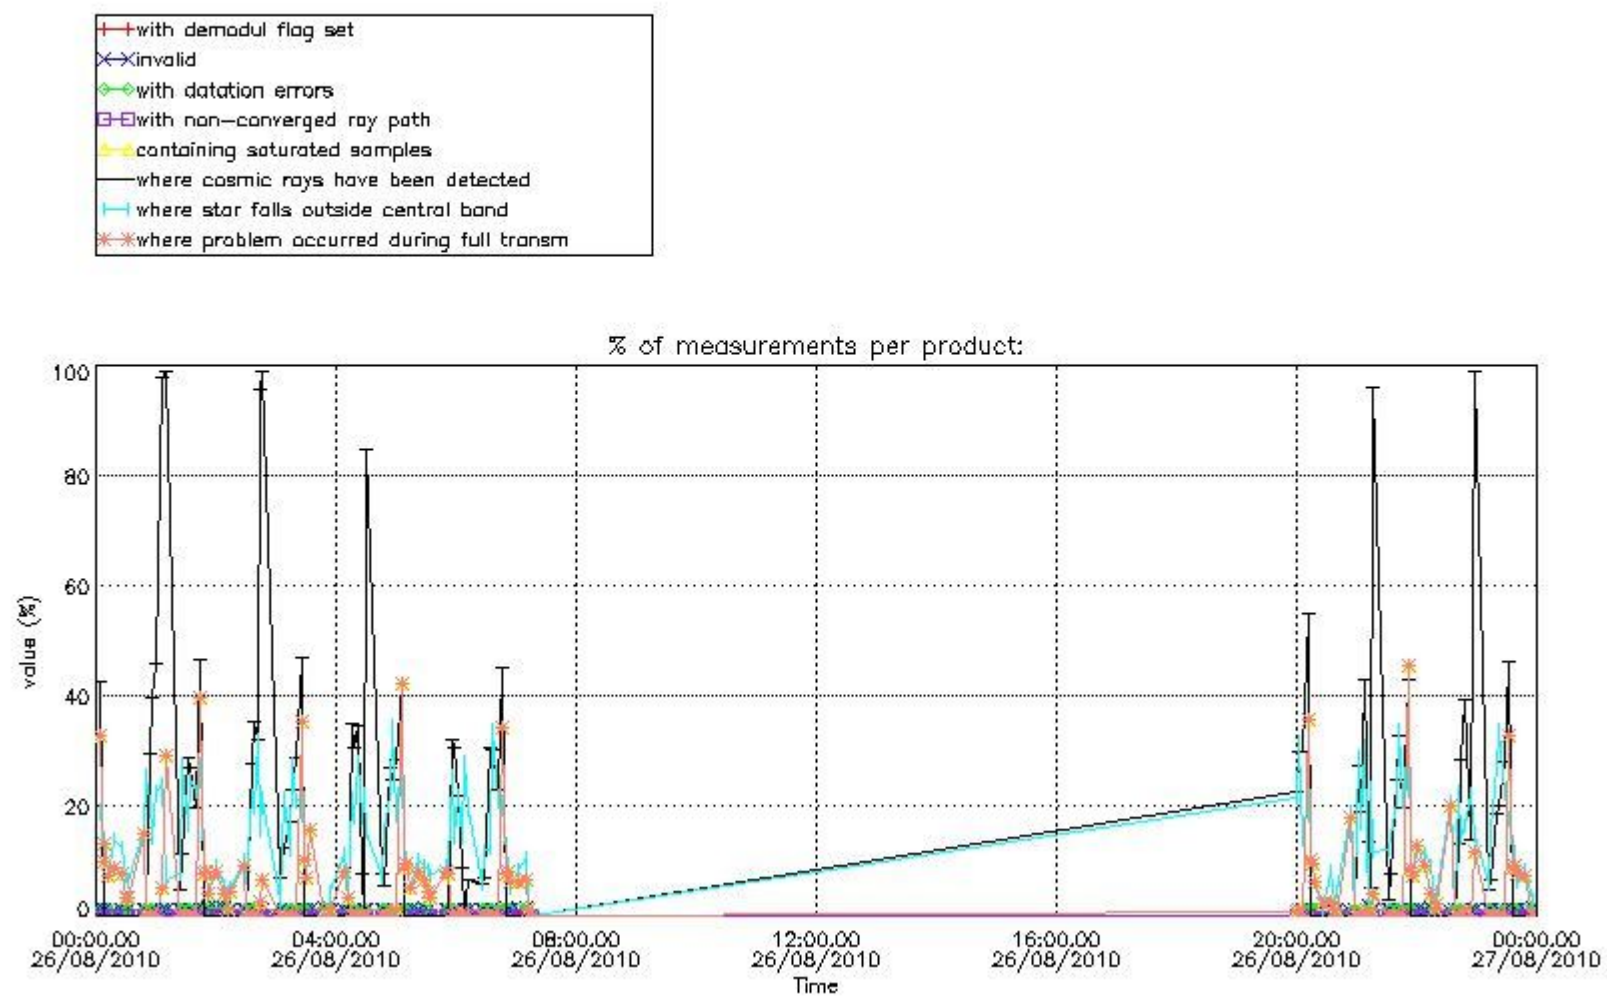

At least one measurement with demodulation flag set:	42.1429 %
Reference spectrum computed from DB:	0.00000 %
Reference spectrum with small number of measurements:	0.00000 %
SATU data not used:	0.00000 %

5.2 Plot quality information per product (time dependant)

5.3 Plot quality information per product (world map)