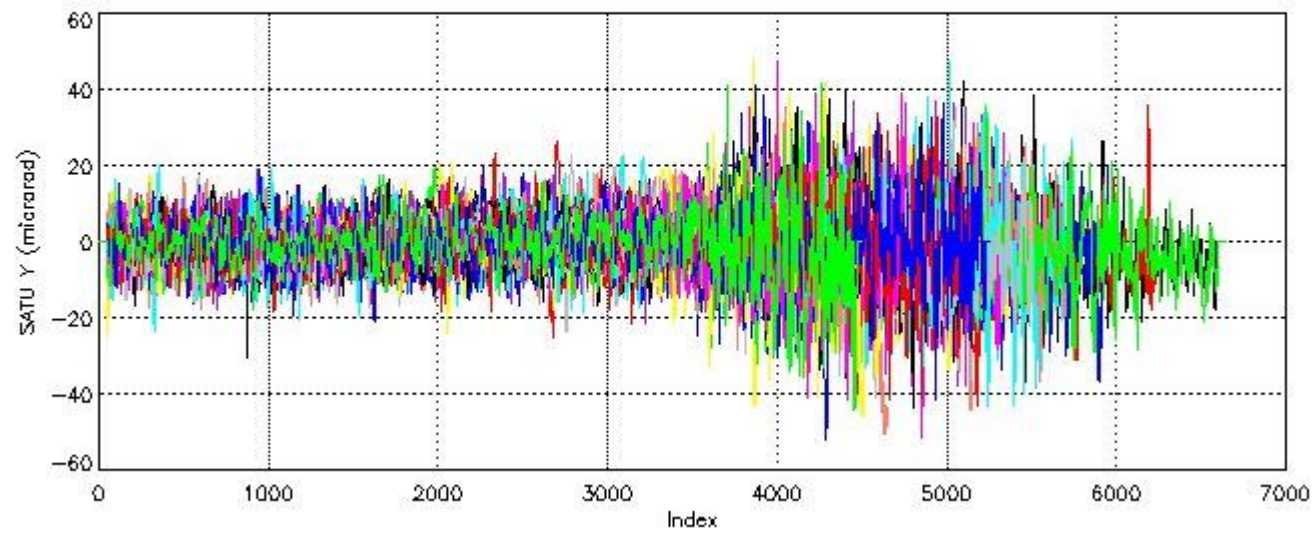

7.2 Statistics on SATU Noise Equivalent Angle (NEA) for DARK (D) and BRIGHT (B) products above 105 kms

The Star Acquisition and Tracking Unit (it is the CCD that tracks the star while it is occulted) Noise Equivalent Angle consists of the statistical angular variation of the SATU data above the atmosphere. Statistics (in microradians) above 105 km are computed for every occultation, giving four values per occultation: one in the 'X' direction and one in the 'Y' direction for dark and bright limbs. A mean value per day in every direction and limb is calculated and monitored in order to assess instrument performance in terms of star pointing.

7.2.1 SATU NEA Statistics (table)

Statistics	SATU X (D)	SATU Y (D)	SATU X (B)	SATU Y (B)
Mean:	0.20450	-0.80096	0.23398	-0.63715
St. deviation:	0.58930	4.8309	0.82585	4.4148
Maximum:	5.0000	19.800	4.5000	17.700
Minimum:	-8.6000	-30.700	-4.2000	-19.100