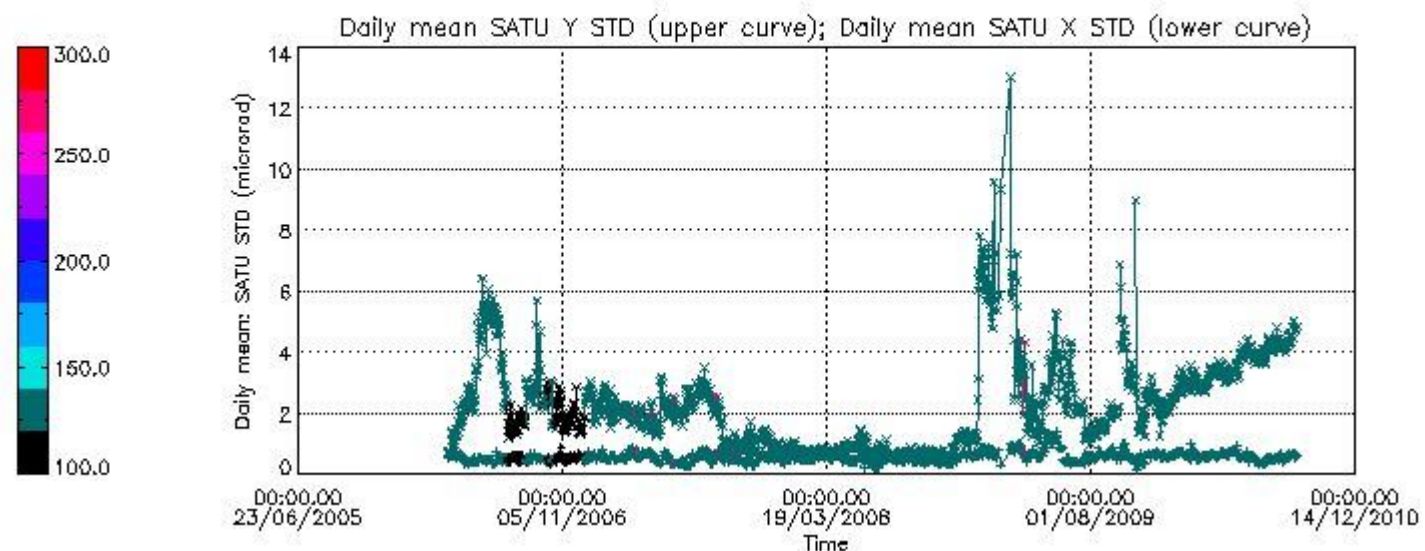

Number of data:	36550.	36550.	74200.	74200.

7.2.2 Trend of daily SATU NEA St. deviation since 1st April 2006 (dark limb)

The long term trend of the SATU 'X' and 'Y' standard deviations should be constant during the whole mission.

The colorbar represents the start tangent altitude (km) of the occultations.

Upper curve: STD of SATU Y axis

Lower curve: STD of SATU X axis

8. Auxiliary Data Files used for the production reported in section 2.4

The number reported in the third column indicates since which file (see list in section 2.4) the corresponding auxiliary file has been used. The fourth column is the date of those product files.

Type	Auxiliary Filename	Used since product	Used since product date
INST_PHYS_CHARACTERISTICS	GOM_INS_AXVIEC20091111_143220_20030716_120000_20500101_000000	1	26-AUG-2010 00:03:53
CALIBRATION_DATABASE	GOM_CAL_AXVIEC20100824_082223_20100822_000000_20500101_000000	1	26-AUG-2010 00:03:53
LEVEL-1B_PROC_CONFIG	GOM_PR1_AXVIEC20091111_145255_20020301_000000_20500101_000000	1	26-AUG-2010 00:03:53
STAR_CATALOGUE	GOM_CAT_AXVIEC20020121_161009_20020101_000000_20200101_000000	1	26-AUG-2010 00:03:53
STELLAR_SPECTRA_DATABANK	GOM_STS_AXVIEC20091111_151504_20020101_160000_20500101_000000	1	26-AUG-2010 00:03:53
ECMWF_FILE	AUX_ECF_AXNECM20100825_053352_20100825_210000_20100826_090000	1	26-AUG-2010 00:03:53
ECMWF_FILE	AUX_ECF_AXNECM20100825_171353_20100826_030000_20100826_150000	46	26-AUG-2010 03:48:04
ECMWF_FILE	AUX_ECA_AXNECM20100826_052114_20100825_210000_20100826_090000	70	26-AUG-2010 05:49:10
ECMWF_FILE	AUX_ECF_AXNECM20100826_054113_20100826_150000_20100827_030000	91	26-AUG-2010 19:59:30
ECMWF_FILE	AUX_ECF_AXNECM20100826_054114_20100826_210000_20100827_090000	106	26-AUG-2010 21:07:48
OPTIONAL_ECMWF_FILE	MISSING	1	26-AUG-2010 00:03:53
ORBIT_DATA_FILE	AUX_FPO_AXVPDS20100825_091352_20100824_190655_20100903_203308	1	26-AUG-2010 00:03:53
ORBIT_DATA_FILE	DOR_NAV_OPNPDE20100826_010012_000025502092_00231_44373_1024.N1	14	26-AUG-2010 01:05:51
ORBIT_DATA_FILE	DOR_NAV_OPNPDE20100826_014242_000070132092_00232_44374_0926.N1	23	26-AUG-2010 01:49:22
ORBIT_DATA_FILE	DOR_NAV_OPNPDE20100826_034454_000063762092_00233_44375_1025.N1	46	26-AUG-2010 03:48:04
ORBIT_DATA_FILE	DOR_NAV_OPNPDE20100826_054148_00006382092_00234_44376_1026.N1	70	26-AUG-2010 05:49:10
ORBIT_DATA_FILE	DOR_NAV_OPNPDE20100826_195713_000038252092_00243_44385_0932.N1	91	26-AUG-2010 19:59:30
ORBIT_DATA_FILE	DOR_NAV_OPNPDE20100826_210617_000060572092_00243_44385_0933.N1	106	26-AUG-2010 21:07:48
ORBIT_DATA_FILE	DOR_NAV_OPNPDE20100826_225233_000057382092_00244_44386_0934.N1	128	26-AUG-2010 22:53:44