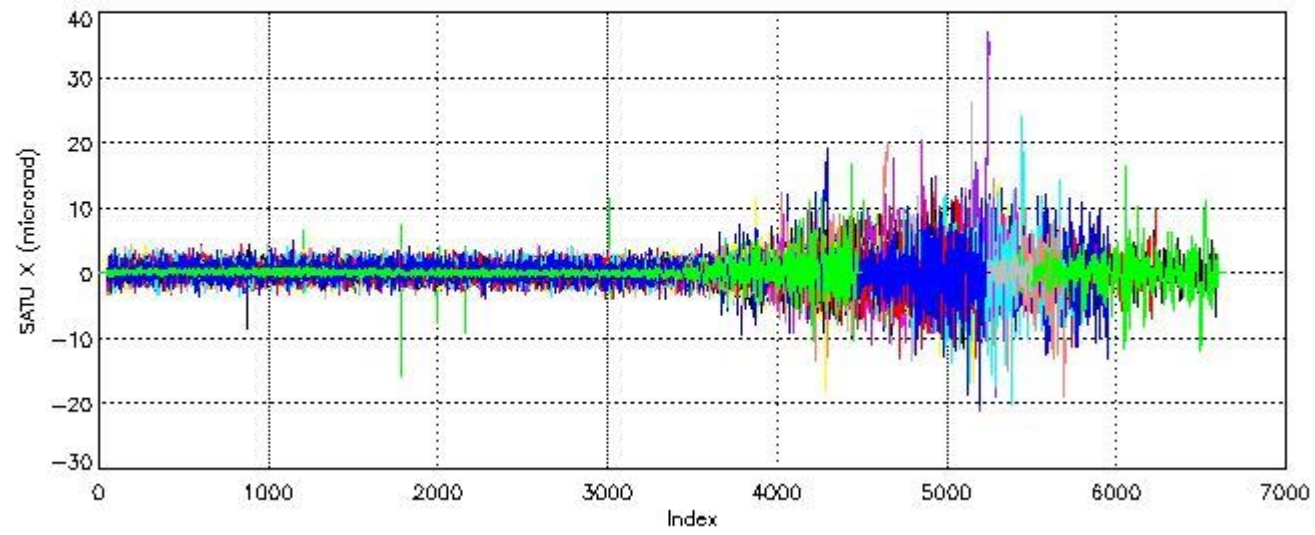

7.2 Statistics on SATU Noise Equivalent Angle (NEA) for DARK (D) and BRIGHT (B) products above 105 kms

The Star Acquisition and Tracking Unit (it is the CCD that tracks the star while it is occulted) Noise Equivalent Angle consists of the statistical angular variation of the SATU data above the atmosphere. Statistics (in microradians) above 105 km are computed for every occultation, giving four values per occultation: one in the 'X' direction and one in the 'Y' direction for dark and bright limbs. A mean value per day in every direction and limb is calculated and monitored in order to assess instrument performance in terms of star pointing.

7.2.1 SATU NEA Statistics (table)

Statistics	SATU X (D)	SATU Y (D)	SATU X (B)	SATU Y (B)
Mean:	0.20450	-0.80096	0.23398	-0.63715
St. deviation:	0.58930	4.8309	0.82585	4.4148
Maximum:	5.0000	19.800	4.5000	17.700
Minimum:	-8.6000	-30.700	-4.2000	-19.100