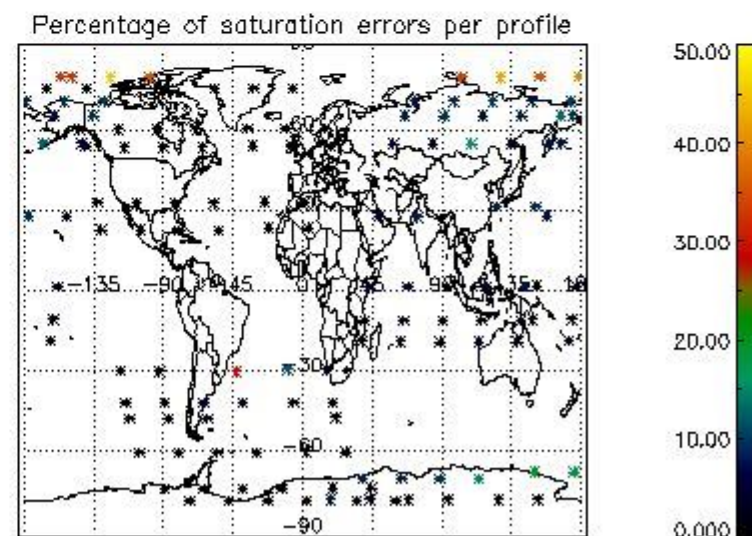

6. Statistics and plot of tangent altitude of the last measurement (DARK & BRIGHT products without errors)

6.1 Statistics on tangent altitude lost:

Statistics	DARK	BRIGHT	TWILIGHT
Mean:	15.223	18.436	NaN
St. deviation:	10.453	4.7750	NaN
Maximum:	67.185	28.848	NaN
Minimum:	5.2921	4.4088	NaN
Number of data:	33.000	74.000	NaN

6.2 Plot for DARK limb products