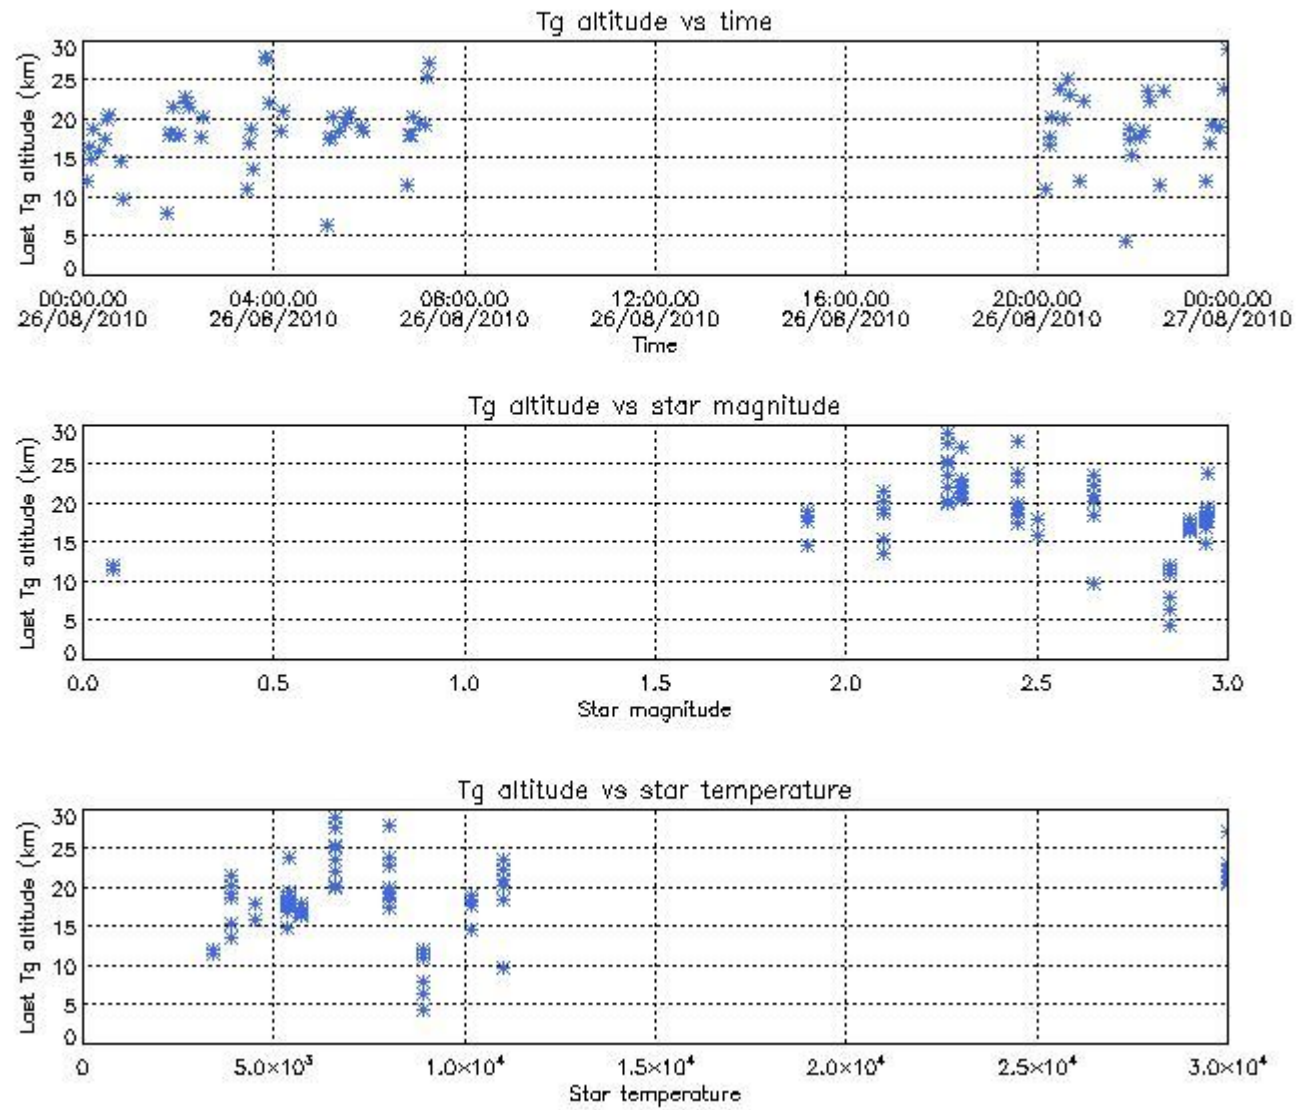

Tangent altitude at which the star is lost

7. Star Acquisition and Tracking Unit (SATU)

The Star Acquisition and Tracking Unit (SATU) analyses the position of the tracked star beam collected by the GOMOS telescope and deflected by the optical beam dispatcher. The main function of the SATU is to detect a star, provide its image position to the science data electronics and to help the pointing function to keep the star image at a fixed position. In tracking mode the SATU data is recorded with a frequency of 100 Hz.

7.1 SATU 'X' and 'Y' axis plots (dark limb)

SATU CCD 'X' and 'Y' axis plots are provided in order to detect any abnormal behaviour of the tracking system. For every occultation (color) the plot should remain stable (with some noise) until we are deep in the atmosphere where big fluctuations are registered due to the refractive effects.