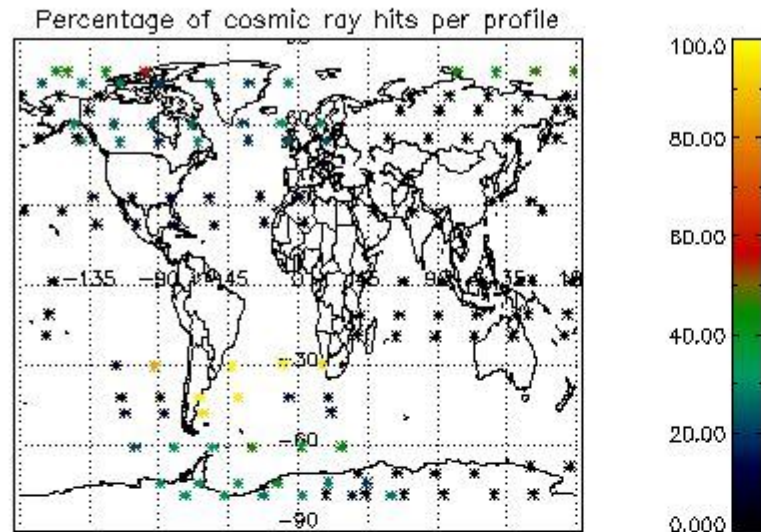

6. Statistics and plot of tangent altitude of the last measurement (DARK & BRIGHT products without errors)

6.1 Statistics on tangent altitude lost:

Statistics	DARK	BRIGHT	TWILIGHT
Mean:	15.223	18.436	NaN
St. deviation:	10.453	4.7750	NaN
Maximum:	67.185	28.848	NaN
Minimum:	5.2921	4.4088	NaN
Number of data:	33.000	74.000	NaN

6.2 Plot for DARK limb products