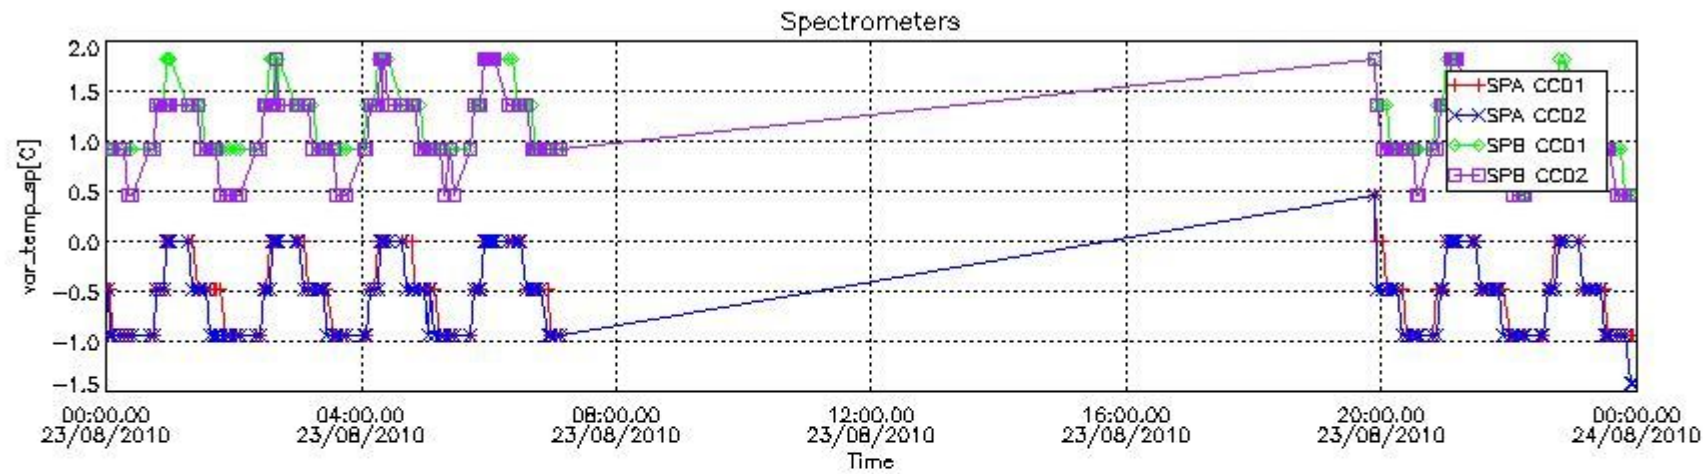

4. Overview of dark signal processing per product

The Dark Charge (DC) is a temperature-dependant signal added to the useful measurements and it is therefore subtracted from them during the processing. There are two phenomena that produce a continuous increase of the DC: the "hot pixels" (a pixel is "hot" when its DC exceeds by a significant amount its value measured on ground at the same temperature) and the "Random Telegraphic Signal" (abrupt change positive or negative of the CCD pixel signal, random in time, affecting only the DC part of the signal and not the photon generated signal).

In this section a list of products that did not use the Dark Sky Area (DSA) observation for the DC computation is given. It is also provided the mean DC plot per product for dark limb products with no error flag set.

4.1 These products did not use the DSA observation for DC computation:

Product name	DC information
GOM_TRA_1PNPDE20100823_195315_000000612092_00200_44342_7689.N1	DC map with no T dep.
GOM_TRA_1PNPDE20100823_195520_000000522092_00200_44342_7690.N1	DC map used
GOM_TRA_1PNPDE20100823_200004_000000512092_00200_44342_7691.N1	DC map used
GOM_TRA_1PNPDE20100823_200516_000000482092_00200_44342_7692.N1	DC map used
GOM_TRA_1PNPDE20100823_200832_000000402092_00200_44342_7693.N1	DC map used
GOM_TRA_1PNPDE20100823_201016_000000452092_00200_44342_7694.N1	DC map used
GOM_TRA_1PNPDE20100823_201320_000000422092_00200_44342_7695.N1	DC map used
GOM_TRA_1PNPDE20100823_202000_000000392092_00200_44342_7696.N1	DC map used
GOM_TRA_1PNPDE20100823_202312_000000392092_00200_44342_7697.N1	DC map used
GOM_TRA_1PNPDE20100823_202824_000000412092_00200_44342_7698.N1	DC map used
GOM_TRA_1PNPDE20100823_203217_000000472092_00200_44342_7699.N1	DC map used
GOM_TRA_1PNPDE20100823_203430_000000262092_00200_44342_7700.N1	DC map used
GOM_TRA_1PNPDE20100823_204812_000000542092_00200_44342_7701.N1	DC map used
GOM_TRA_1PNPDE20100823_205126_000000432092_00200_44342_7702.N1	DC map used