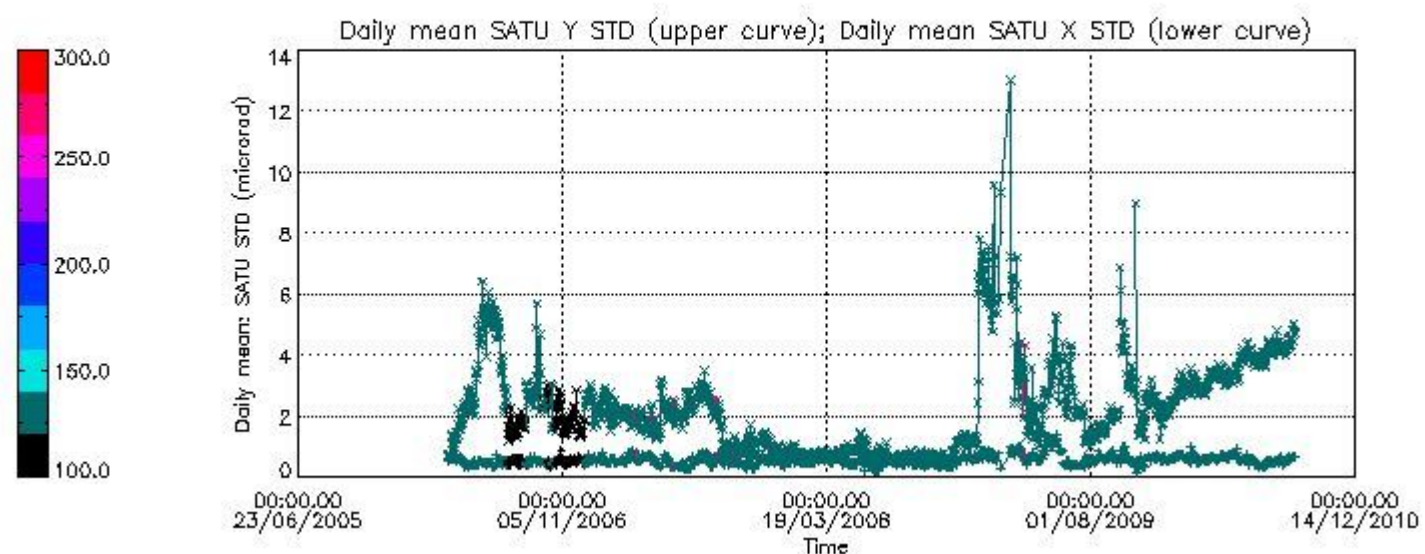

Number of data:	50050.	50050.	71900.	71900.

7.2.2 Trend of daily SATU NEA St. deviation since 1st April 2006 (dark limb)

The long term trend of the SATU 'X' and 'Y' standard deviations should be constant during the whole mission.

The colorbar represents the start tangent altitude (km) of the occultations.

Upper curve: STD of SATU Y axis

Lower curve: STD of SATU X axis

8. Auxiliary Data Files used for the production reported in section 2.4

The number reported in the third column indicates since which file (see list in section 2.4) the corresponding auxiliary file has been used. The fourth column is the date of those product files.

Type	Auxiliary Filename	Used since product	Used since product date
INST_PHYS_CHARACTERISTICS	GOM_INS_AXVIEC20091111_143220_20030716_120000_20500101_000000	1	23-AUG-2010 00:01:20
CALIBRATION_DATABASE	GOM_CAL_AXVIEC20100818_095357_20100816_000000_20500101_000000	1	23-AUG-2010 00:01:20
LEVEL-1B_PROC_CONFIG	GOM_PR1_AXVIEC20091111_145255_20020301_000000_20500101_000000	1	23-AUG-2010 00:01:20
STAR_CATALOGUE	GOM_CAT_AXVIEC20020121_161009_20020101_000000_20200101_000000	1	23-AUG-2010 00:01:20
STELLAR_SPECTRA_DATABANK	GOM_STS_AXVIEC20091111_151504_20020101_160000_20500101_000000	1	23-AUG-2010 00:01:20
ECMWF_FILE	AUX_ECF_AXNECM20100822_053744_20100822_210000_20100823_090000	1	23-AUG-2010 00:01:20
ECMWF_FILE	AUX_ECF_AXNECM20100822_171746_20100823_030000_20100823_150000	50	23-AUG-2010 03:42:26
ECMWF_FILE	AUX_ECA_AXNECM20100823_052114_20100822_210000_20100823_090000	75	23-AUG-2010 05:42:50
ECMWF_FILE	AUX_ECF_AXNECM20100823_054112_20100823_150000_20100824_030000	98	23-AUG-2010 19:53:15
ECMWF_FILE	AUX_ECF_AXNECM20100823_054112_20100823_210000_20100824_090000	114	23-AUG-2010 21:01:37
OPTIONAL_ECMWF_FILE	MISSING	1	23-AUG-2010 00:01:20
ORBIT_DATA_FILE	AUX_FPO_AXVPDS20100822_091745_20100821_190110_20100831_202724	1	23-AUG-2010 00:01:20
ORBIT_DATA_FILE	DOR_NAV_OPNPDE20100823_010036_000092452092_00188_44330_1005.N1	16	23-AUG-2010 01:01:10
ORBIT_DATA_FILE	AUX_FPO_AXVPDS20100822_091745_20100821_190110_20100831_202724	50	23-AUG-2010 03:42:26
ORBIT_DATA_FILE	DOR_NAV_OPNPDE20100823_053134_000057382092_00191_44333_1007.N1	75	23-AUG-2010 05:42:50
ORBIT_DATA_FILE	DOR_NAV_OPNPDE20100823_195218_000038252092_00200_44342_1008.N1	98	23-AUG-2010 19:53:15
ORBIT_DATA_FILE	DOR_NAV_OPNPDE20100823_210123_000060572092_00200_44342_1009.N1	114	23-AUG-2010 21:01:37
ORBIT_DATA_FILE	DOR_NAV_OPNPDE20100823_224220_000057382092_00201_44343_1010.N1	139	23-AUG-2010 22:47:38