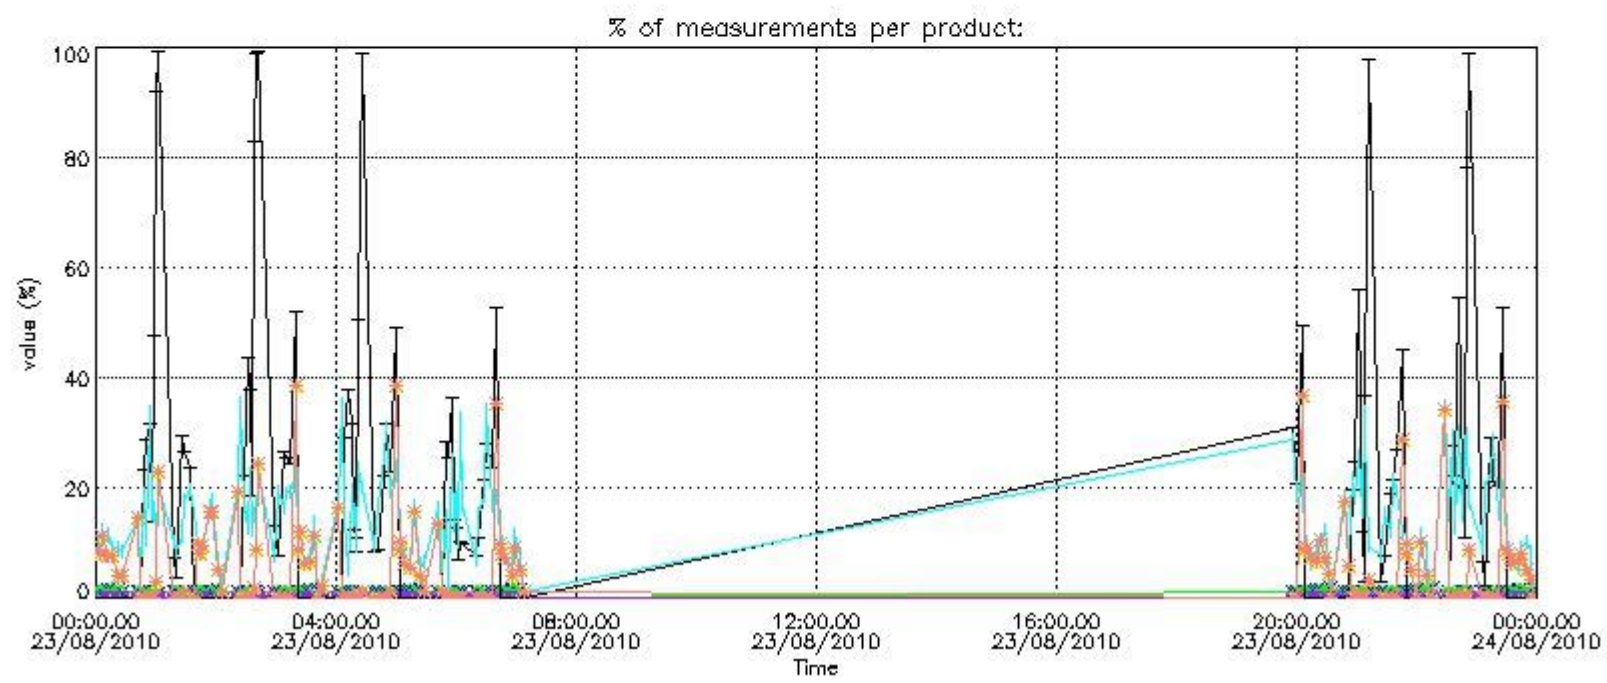

5.1 Percentage of products during reporting period with:

At least one measurement with demodulation flag set:	44.8052 %
Reference spectrum computed from DB:	0.00000 %
Reference spectrum with small number of measurements:	0.00000 %
SATU data not used:	0.00000 %

5.2 Plot quality information per product (time dependant)

5.3 Plot quality information per product (world map)