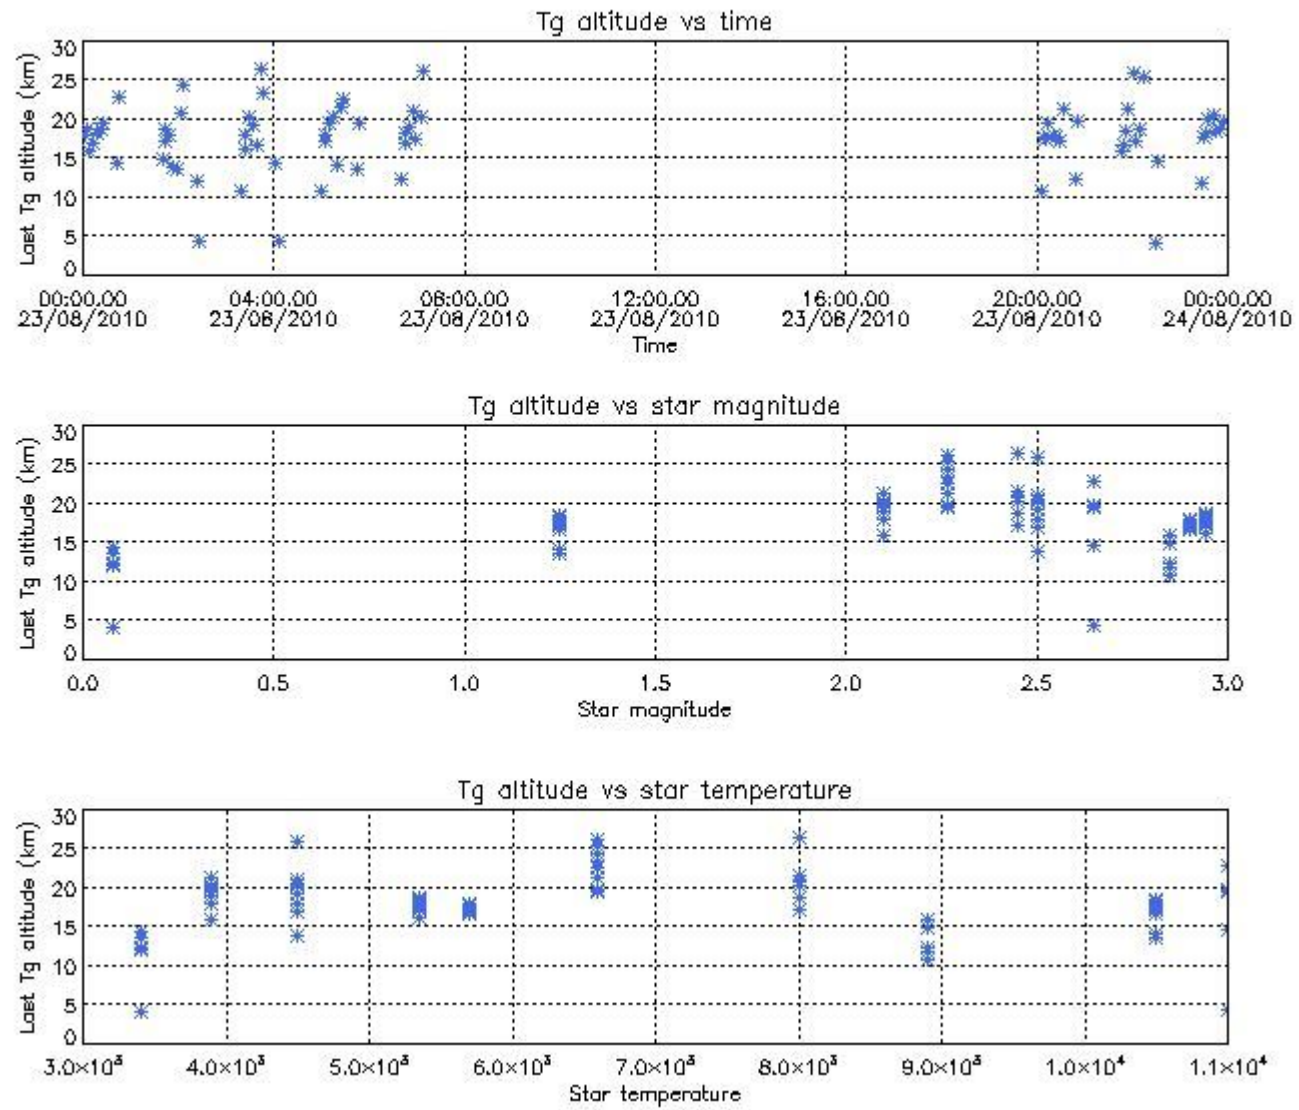

Tangent altitude at which the star is lost

7. Star Acquisition and Tracking Unit (SATU)

The Star Acquisition and Tracking Unit (SATU) analyses the position of the tracked star beam collected by the GOMOS telescope and deflected by the optical beam dispatcher. The main function of the SATU is to detect a star, provide its image position to the science data electronics and to help the pointing function to keep the star image at a fixed position. In tracking mode the SATU data is recorded with a frequency of 100 Hz.

7.1 SATU 'X' and 'Y' axis plots (dark limb)

SATU CCD 'X' and 'Y' axis plots are provided in order to detect any abnormal behaviour of the tracking system. For every occultation (color) the plot should remain stable (with some noise) until we are deep in the atmosphere where big fluctuations are registered due to the refractive effects.