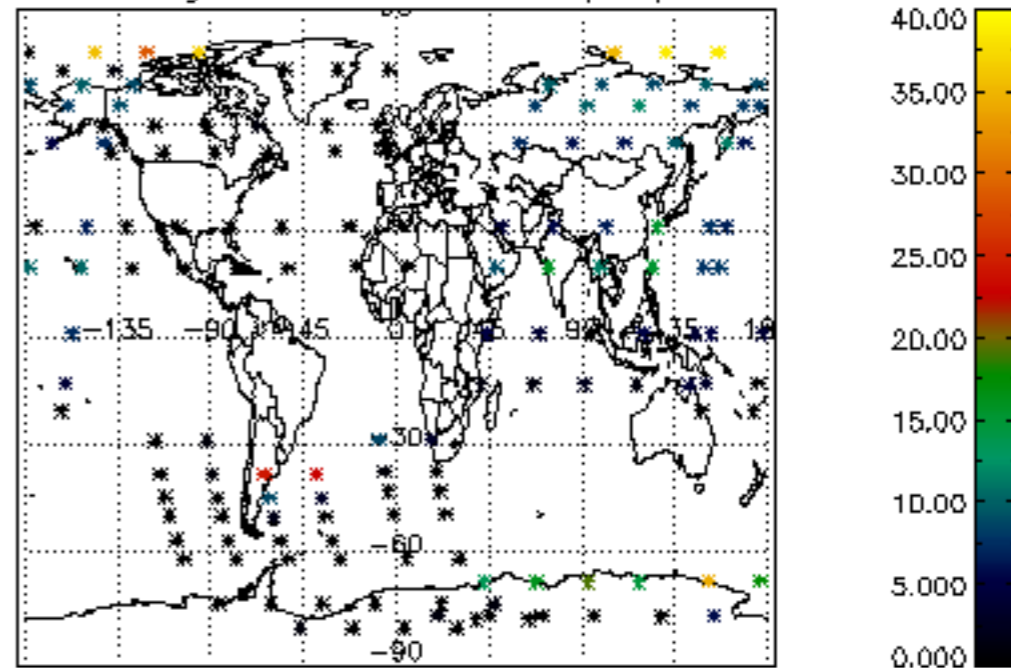

Percentage of cosmic ray hits per profile

Percentage of datation errors per profile

Percentage of star falling outside central band per profile

Percentage of saturation errors per profile

Tangent altitude at which the star is lost