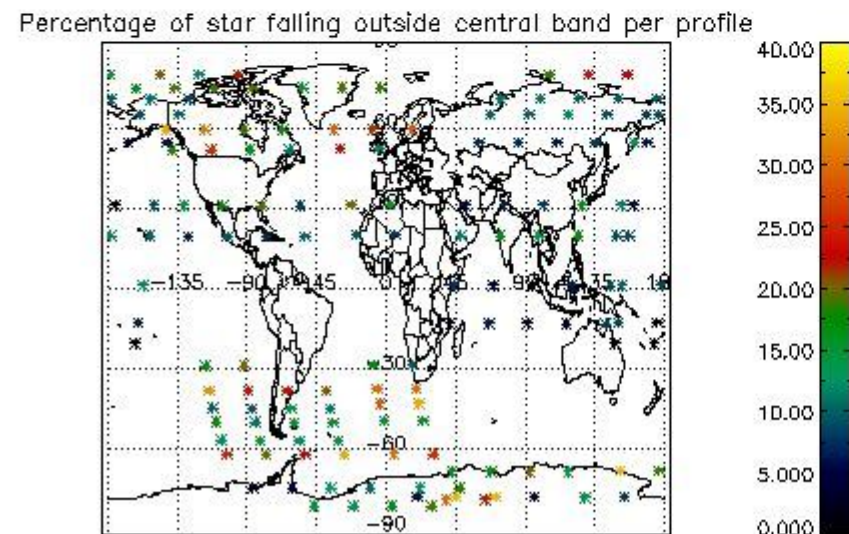

6. Statistics and plot of tangent altitude of the last measurement (DARK & BRIGHT products without errors)

6.1 Statistics on tangent altitude lost:

Statistics	DARK	BRIGHT	TWILIGHT
Mean:	13.020	17.511	NaN
St. deviation:	4.3459	4.4021	NaN
Maximum:	20.463	26.482	NaN
Minimum:	4.1624	4.2145	NaN
Number of data:	44.000	75.000	NaN

6.2 Plot for DARK limb products