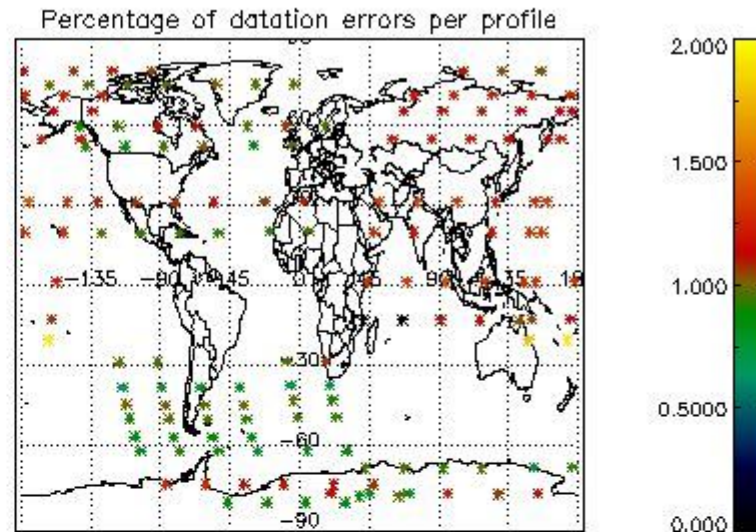

6. Statistics and plot of tangent altitude of the last measurement (DARK & BRIGHT products without errors)

6.1 Statistics on tangent altitude lost:

Statistics	DARK	BRIGHT	TWILIGHT
Mean:	13.020	17.511	NaN
St. deviation:	4.3459	4.4021	NaN
Maximum:	20.463	26.482	NaN
Minimum:	4.1624	4.2145	NaN
Number of data:	44.000	75.000	NaN

6.2 Plot for DARK limb products