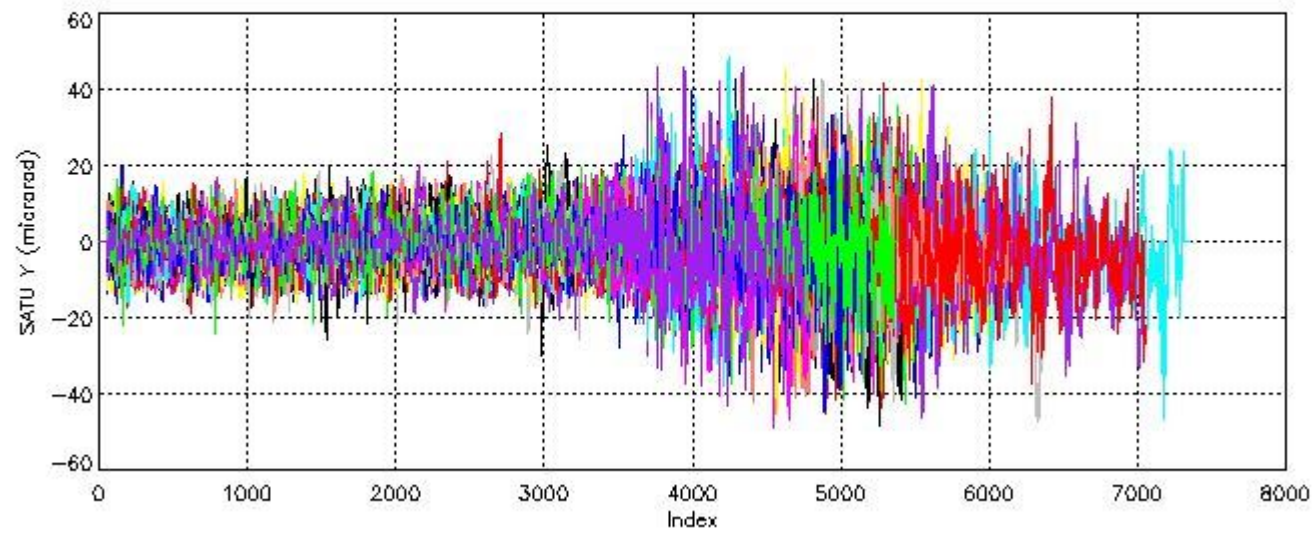

7.2 Statistics on SATU Noise Equivalent Angle (NEA) for DARK (D) and BRIGHT (B) products above 105 kms

The Star Acquisition and Tracking Unit (it is the CCD that tracks the star while it is occulted) Noise Equivalent Angle consists of the statistical angular variation of the SATU data above the atmosphere. Statistics (in microradians) above 105 km are computed for every occultation, giving four values per occultation: one in the 'X' direction and one in the 'Y' direction for dark and bright limbs. A mean value per day in every direction and limb is calculated and monitored in order to assess instrument performance in terms of star pointing.

7.2.1 SATU NEA Statistics (table)

Statistics	SATU X (D)	SATU Y (D)	SATU X (B)	SATU Y (B)
Mean:	0.24033	-0.78058	0.20484	-0.62932
St. deviation:	0.63219	4.7434	0.72339	4.3220
Maximum:	5.3000	20.200	4.9000	18.300
Minimum:	-4.2000	-24.100	-3.5000	-17.400