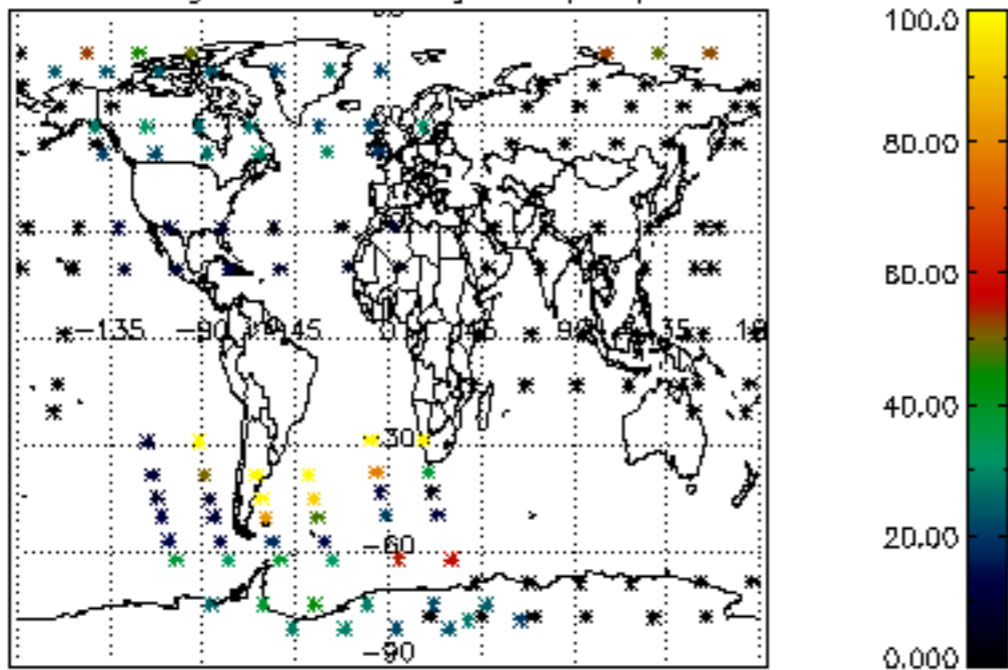

Percentage of cosmic ray hits per profile