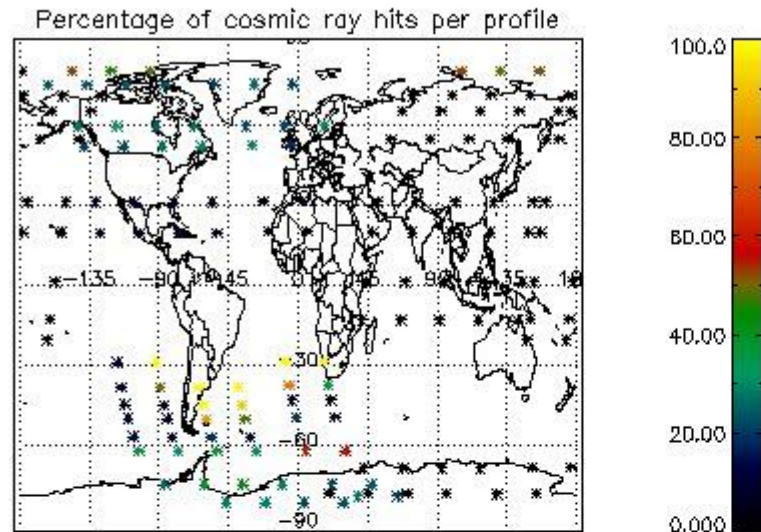

6. Statistics and plot of tangent altitude of the last measurement (DARK & BRIGHT products without errors)

6.1 Statistics on tangent altitude lost:

Statistics	DARK	BRIGHT	TWILIGHT
Mean:	13.020	17.511	NaN
St. deviation:	4.3459	4.4021	NaN
Maximum:	20.463	26.482	NaN
Minimum:	4.1624	4.2145	NaN
Number of data:	44.000	75.000	NaN

6.2 Plot for DARK limb products