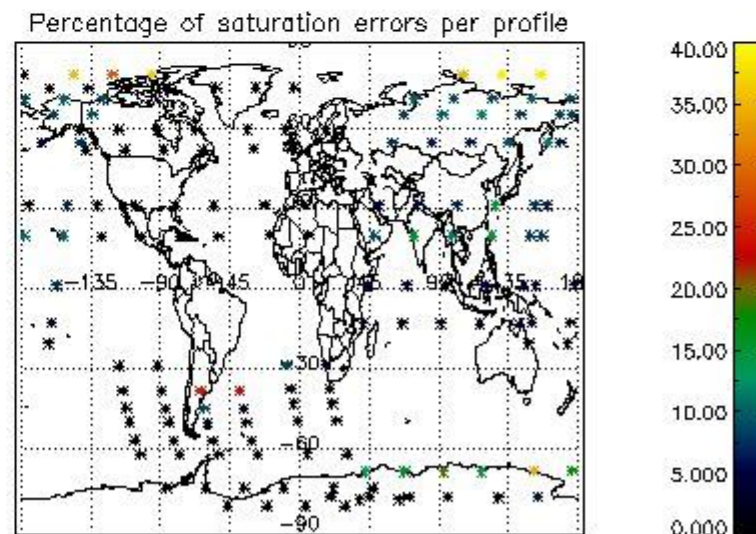

6. Statistics and plot of tangent altitude of the last measurement (DARK & BRIGHT products without errors)

6.1 Statistics on tangent altitude lost:

Statistics	DARK	BRIGHT	TWILIGHT
Mean:	13.020	17.511	NaN
St. deviation:	4.3459	4.4021	NaN
Maximum:	20.463	26.482	NaN
Minimum:	4.1624	4.2145	NaN
Number of data:	44.000	75.000	NaN

6.2 Plot for DARK limb products