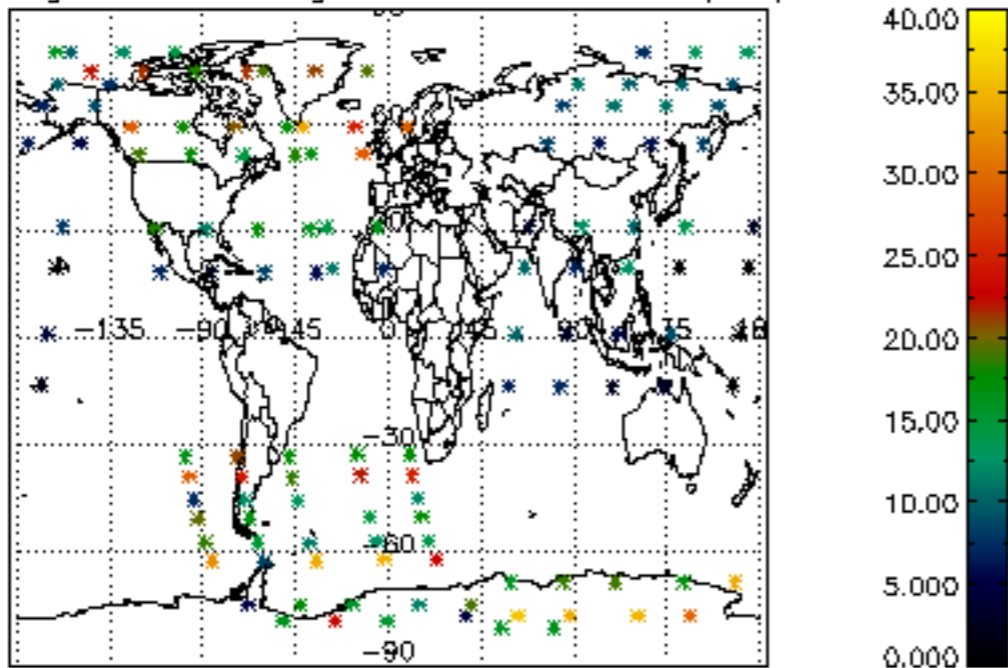

Percentage of cosmic ray hits per profile

Percentage of datation errors per profile

Percentage of star falling outside central band per profile

Percentage of saturation errors per profile

Tangent altitude at which the star is lost