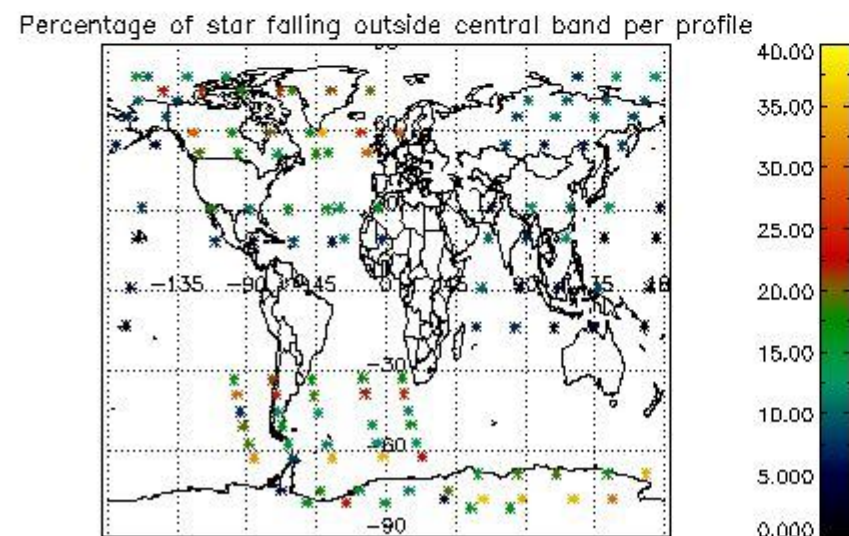

6. Statistics and plot of tangent altitude of the last measurement (DARK & BRIGHT products without errors)

6.1 Statistics on tangent altitude lost:

Statistics	DARK	BRIGHT	TWILIGHT
Mean:	13.806	18.161	NaN
St. deviation:	4.2241	5.1733	NaN
Maximum:	22.886	26.556	NaN
Minimum:	4.4570	4.1805	NaN
Number of data:	40.000	59.000	NaN

6.2 Plot for DARK limb products