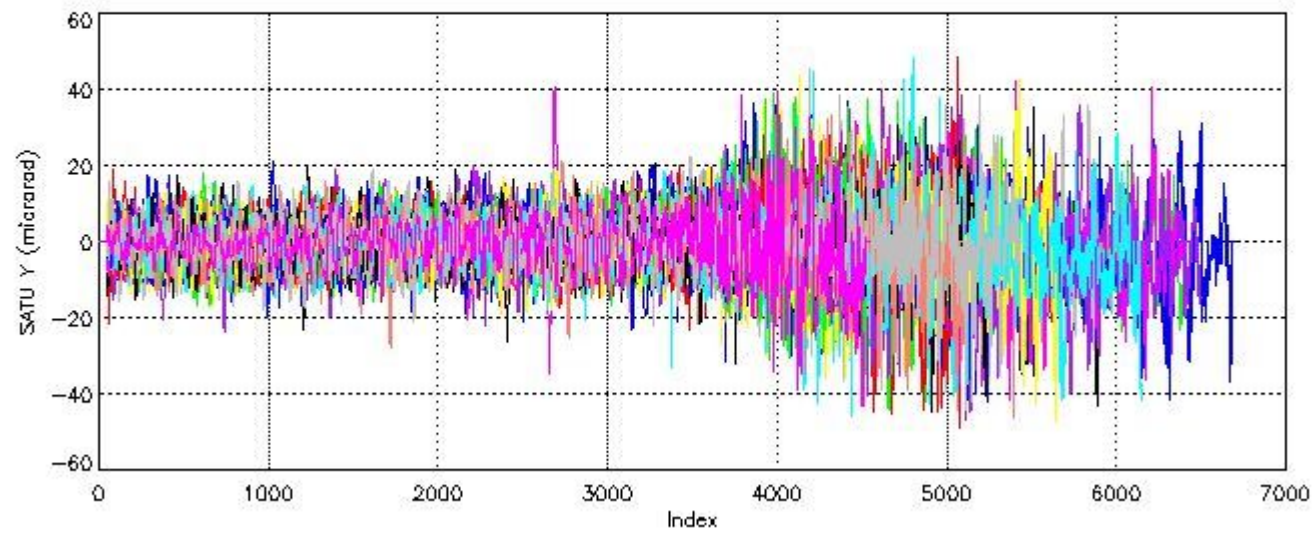

7.2 Statistics on SATU Noise Equivalent Angle (NEA) for DARK (D) and BRIGHT (B) products above 105 kms

The Star Acquisition and Tracking Unit (it is the CCD that tracks the star while it is occulted) Noise Equivalent Angle consists of the statistical angular variation of the SATU data above the atmosphere.

Statistics (in microradians) above 105 km are computed for every occultation, giving four values per occultation: one in the 'X' direction and one in the 'Y' direction for dark and bright limbs. A mean value per day in every direction and limb is calculated and monitored in order to assess instrument performance in terms of star pointing.

7.2.1 SATU NEA Statistics (table)

Statistics	SATU X (D)	SATU Y (D)	SATU X (B)	SATU Y (B)
Mean:	0.21487	-0.76010	0.21004	-0.67501
St. deviation:	0.66781	4.6957	0.73901	4.2792
Maximum:	4.6000	21.100	4.7000	17.700
Minimum:	-4.6000	-23.900	-3.5000	-19.300