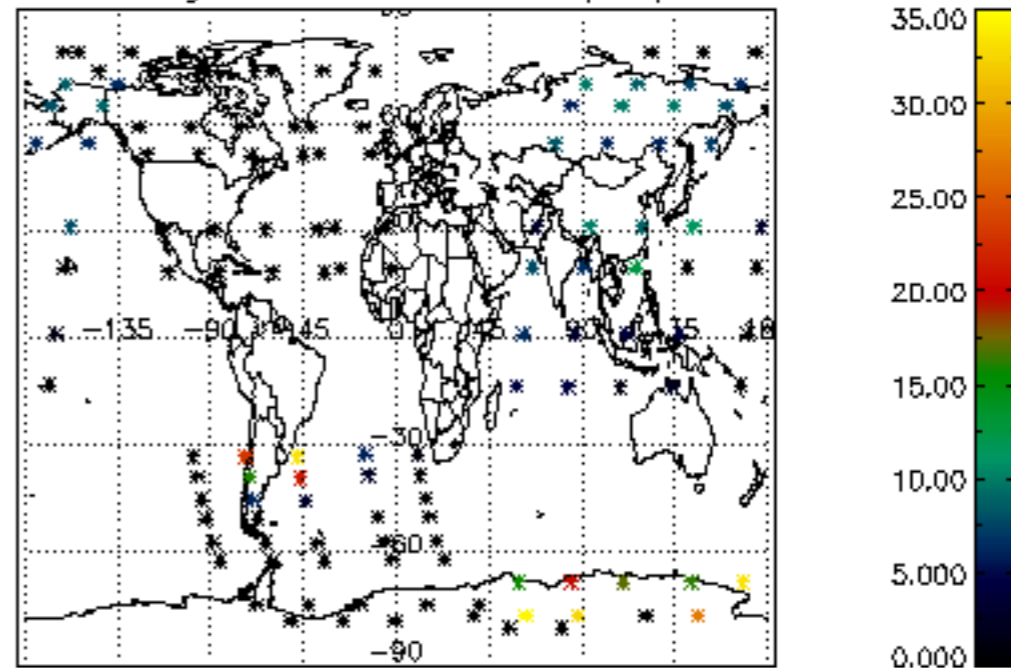

Percentage of cosmic ray hits per profile

Percentage of datation errors per profile

Percentage of star falling outside central band per profile

Percentage of saturation errors per profile

Tangent altitude at which the star is lost