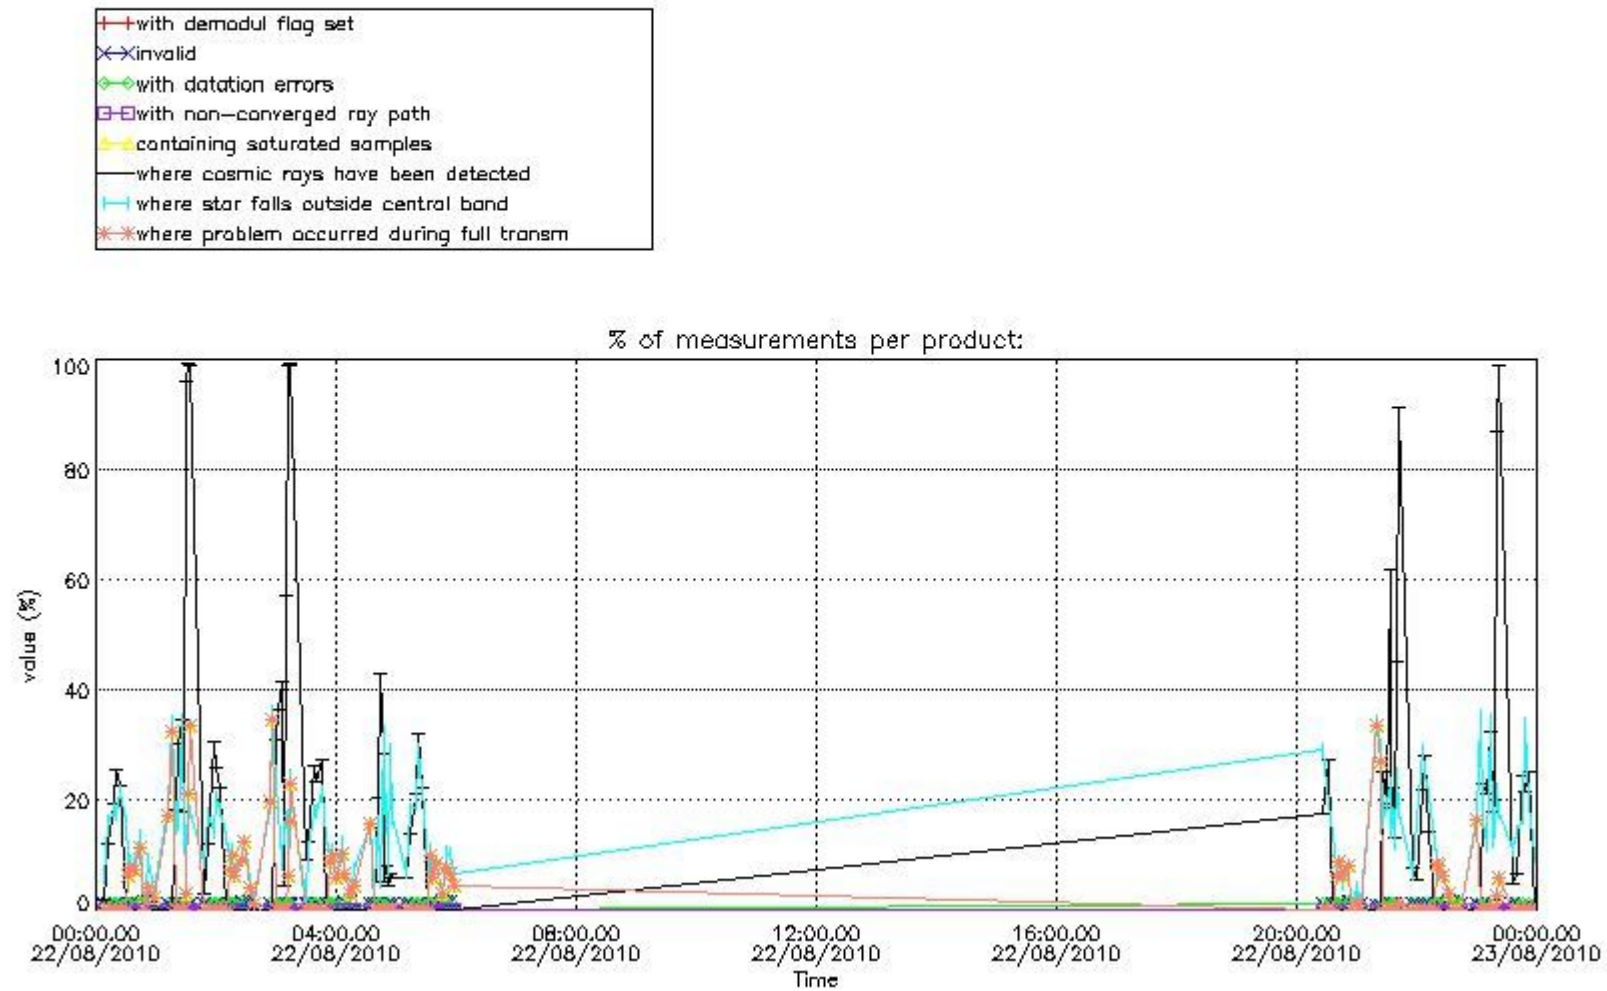

5. Demodulation flag and quality information monitoring

In this section it is presented the modulation information extracted from the pcd (product confidence data) at measurement level and information extracted from the Quality Summary dataset. Only products without errors (error flag in the MPH set to "0") are used.

5.1 Percentage of products during reporting period with:

At least one measurement with demodulation flag set:	47.2868 %
Reference spectrum computed from DB:	0.00000 %
Reference spectrum with small number of measurements:	0.00000 %
SATU data not used:	0.00000 %

5.2 Plot quality information per product (time dependant)

5.3 Plot quality information per product (world map)