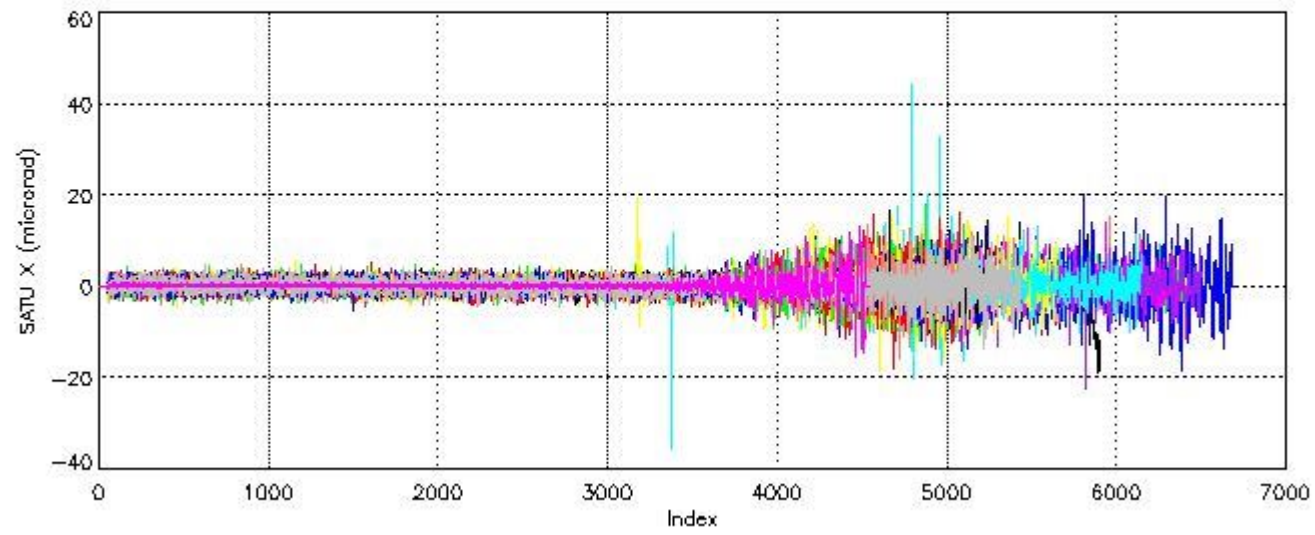

7.2 Statistics on SATU Noise Equivalent Angle (NEA) for DARK (D) and BRIGHT (B) products above 105 kms

The Star Acquisition and Tracking Unit (it is the CCD that tracks the star while it is occulted) Noise Equivalent Angle consists of the statistical angular variation of the SATU data above the atmosphere.

Statistics (in microradians) above 105 km are computed for every occultation, giving four values per occultation: one in the 'X' direction and one in the 'Y' direction for dark and bright limbs. A mean value per day in every direction and limb is calculated and monitored in order to assess instrument performance in terms of star pointing.

7.2.1 SATU NEA Statistics (table)

Statistics	SATU X (D)	SATU Y (D)	SATU X (B)	SATU Y (B)
Mean:	0.21487	-0.76010	0.21004	-0.67501
St. deviation:	0.66781	4.6957	0.73901	4.2792
Maximum:	4.6000	21.100	4.7000	17.700
Minimum:	-4.6000	-23.900	-3.5000	-19.300