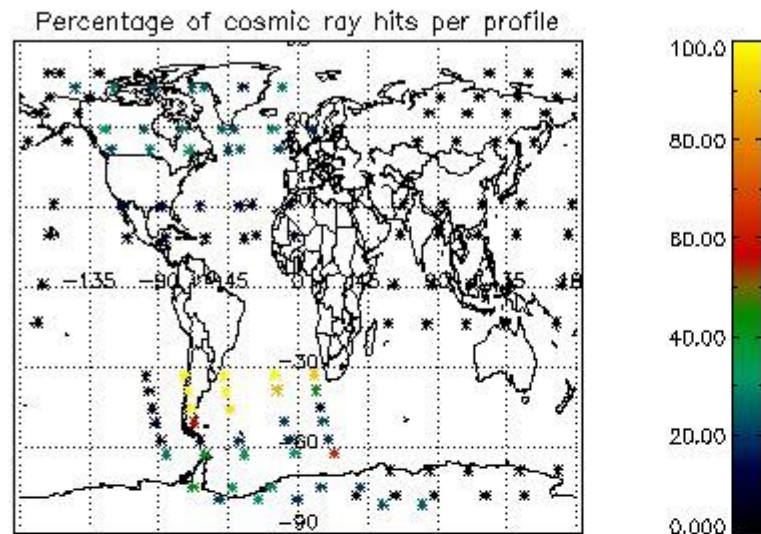

6. Statistics and plot of tangent altitude of the last measurement (DARK & BRIGHT products without errors)

6.1 Statistics on tangent altitude lost:

Statistics	DARK	BRIGHT	TWILIGHT
Mean:	13.806	18.161	NaN
St. deviation:	4.2241	5.1733	NaN
Maximum:	22.886	26.556	NaN
Minimum:	4.4570	4.1805	NaN
Number of data:	40.000	59.000	NaN

6.2 Plot for DARK limb products