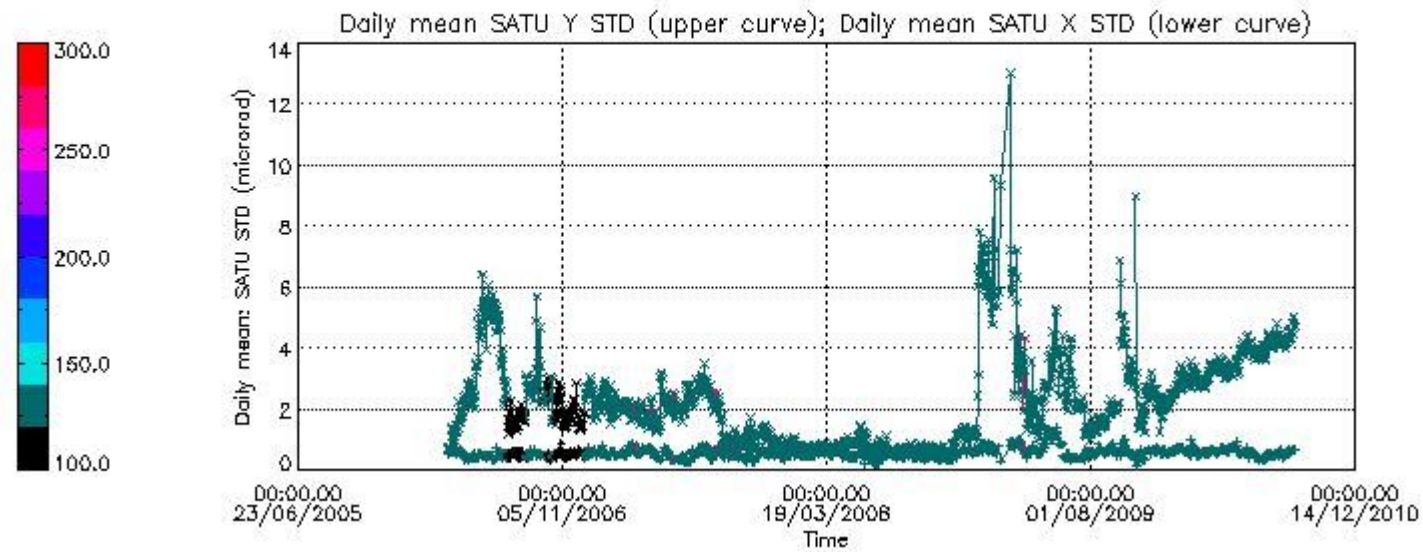

Number of data:	45550.	45550.	57400.	57400.

7.2.2 Trend of daily SATU NEA St. deviation since 1st April 2006 (dark limb)

The long term trend of the SATU 'X' and 'Y' standard deviations should be constant during the whole mission.

The colorbar represents the start tangent altitude (km) of the occultations.

Upper curve: STD of SATU Y axis

Lower curve: STD of SATU X axis

8. Auxiliary Data Files used for the production reported in section 2.4

The number reported in the third column indicates since which file (see list in section 2.4) the corresponding auxiliary file has been used. The fourth column is the date of those product files.

Type	Auxiliary Filename	Used since product	Used since product date
INST_PHYS_CHARACTERISTICS	GOM_INS_AXVIEC20091111_143220_20030716_120000_20500101_000000	1	22-AUG-2010 00:08:05
CALIBRATION_DATABASE	GOM_CAL_AXVIEC20100818_095357_20100816_000000_20500101_000000	1	22-AUG-2010 00:08:05
LEVEL-1B_PROC_CONFIG	GOM_PR1_AXVIEC20091111_145255_20020301_000000_20500101_000000	1	22-AUG-2010 00:08:05
STAR_CATALOGUE	GOM_CAT_AXVIEC20020121_161009_20020101_000000_20200101_000000	1	22-AUG-2010 00:08:05
STELLAR_SPECTRA_DATABANK	GOM_STS_AXVIEC20091111_151504_20020101_160000_20500101_000000	1	22-AUG-2010 00:08:05
ECMWF_FILE	AUX_ECF_AXNECM20100821_054116_20100821_210000_20100822_090000	1	22-AUG-2010 00:08:05
ECMWF_FILE	AUX_ECF_AXNECM20100821_172118_20100822_030000_20100822_150000	60	22-AUG-2010 04:33:54
ECMWF_FILE	AUX_ECF_AXNECM20100822_053744_20100822_150000_20100823_030000	83	22-AUG-2010 20:26:53
ECMWF_FILE	AUX_ECF_AXNECM20100822_053744_20100822_210000_20100823_090000	100	22-AUG-2010 21:38:05
OPTIONAL_ECMWF_FILE	MISSING	1	22-AUG-2010 00:08:05
ORBIT_DATA_FILE	DOR_NAV_OPNPDE20100821_234621_000057382092_00173_44315_0998.N1	1	22-AUG-2010 00:08:05
ORBIT_DATA_FILE	DOR_NAV_OPNPDE20100822_012718_000041442092_00174_44316_0999.N1	20	22-AUG-2010 01:29:16
ORBIT_DATA_FILE	AUX_FPO_AXVPDS20100821_092117_20100820_193247_20100830_205901	37	22-AUG-2010 02:53:17
ORBIT_DATA_FILE	DOR_NAV_OPNPDE20100822_202419_000038252092_00186_44328_1002.N1	83	22-AUG-2010 20:26:53
ORBIT_DATA_FILE	DOR_NAV_OPNPDE20100822_213323_000060572092_00186_44328_1003.N1	100	22-AUG-2010 21:38:05
ORBIT_DATA_FILE	AUX_FPO_AXVPDS20100822_091745_20100821_190110_20100831_202724	123	22-AUG-2010 23:18:42