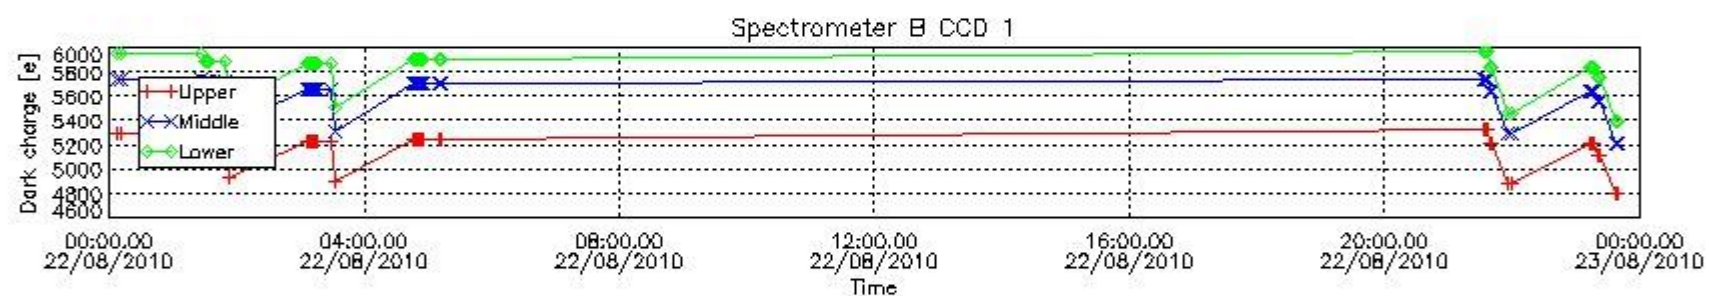

GOM_TRA_1PNPDE20100822_210405_000000452092_00186_44328_7423.N1	DC map used
GOM_TRA_1PNPDE20100822_211951_000000662092_00186_44328_7424.N1	DC map used
GOM_TRA_1PNPDE20100822_212302_000000562092_00186_44328_7425.N1	DC map used
GOM_TRA_1PNPDE20100822_212621_000000562092_00186_44328_7426.N1	DC map used
GOM_TRA_1PNPDE20100822_212915_000000472092_00186_44328_7427.N1	DC map used
GOM_TRA_1PNPDE20100822_213307_000000552092_00186_44328_7428.N1	DC map used
GOM_TRA_1PNPDE20100822_213439_000000572092_00186_44328_7429.N1	DC map used
GOM_TRA_1PNPDE20100822_213637_000000542092_00186_44328_7430.N1	DC map used

4.2 Plot of mean dark charges per product: only products in DARK limb conditions without errors are used