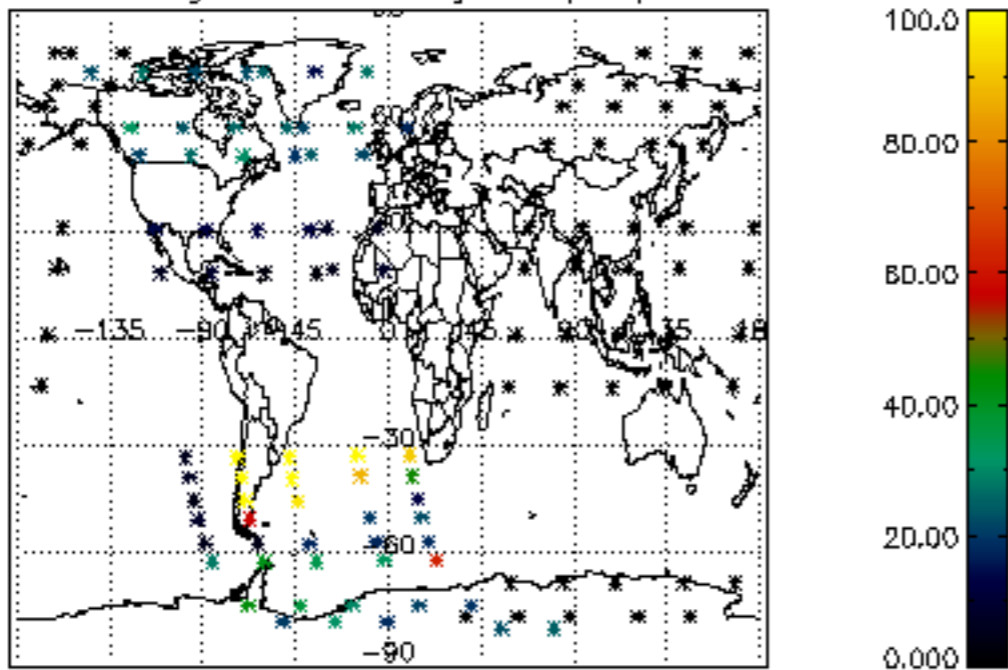

Percentage of cosmic ray hits per profile

Percentage of datation errors per profile

Percentage of star falling outside central band per profile

Percentage of saturation errors per profile

Tangent altitude at which the star is lost