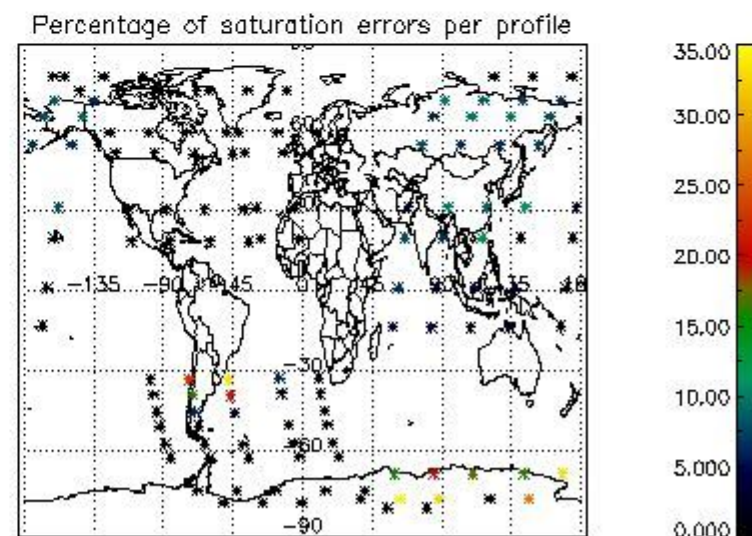

6. Statistics and plot of tangent altitude of the last measurement (DARK & BRIGHT products without errors)

6.1 Statistics on tangent altitude lost:

Statistics	DARK	BRIGHT	TWILIGHT
Mean:	13.806	18.161	NaN
St. deviation:	4.2241	5.1733	NaN
Maximum:	22.886	26.556	NaN
Minimum:	4.4570	4.1805	NaN
Number of data:	40.000	59.000	NaN

6.2 Plot for DARK limb products