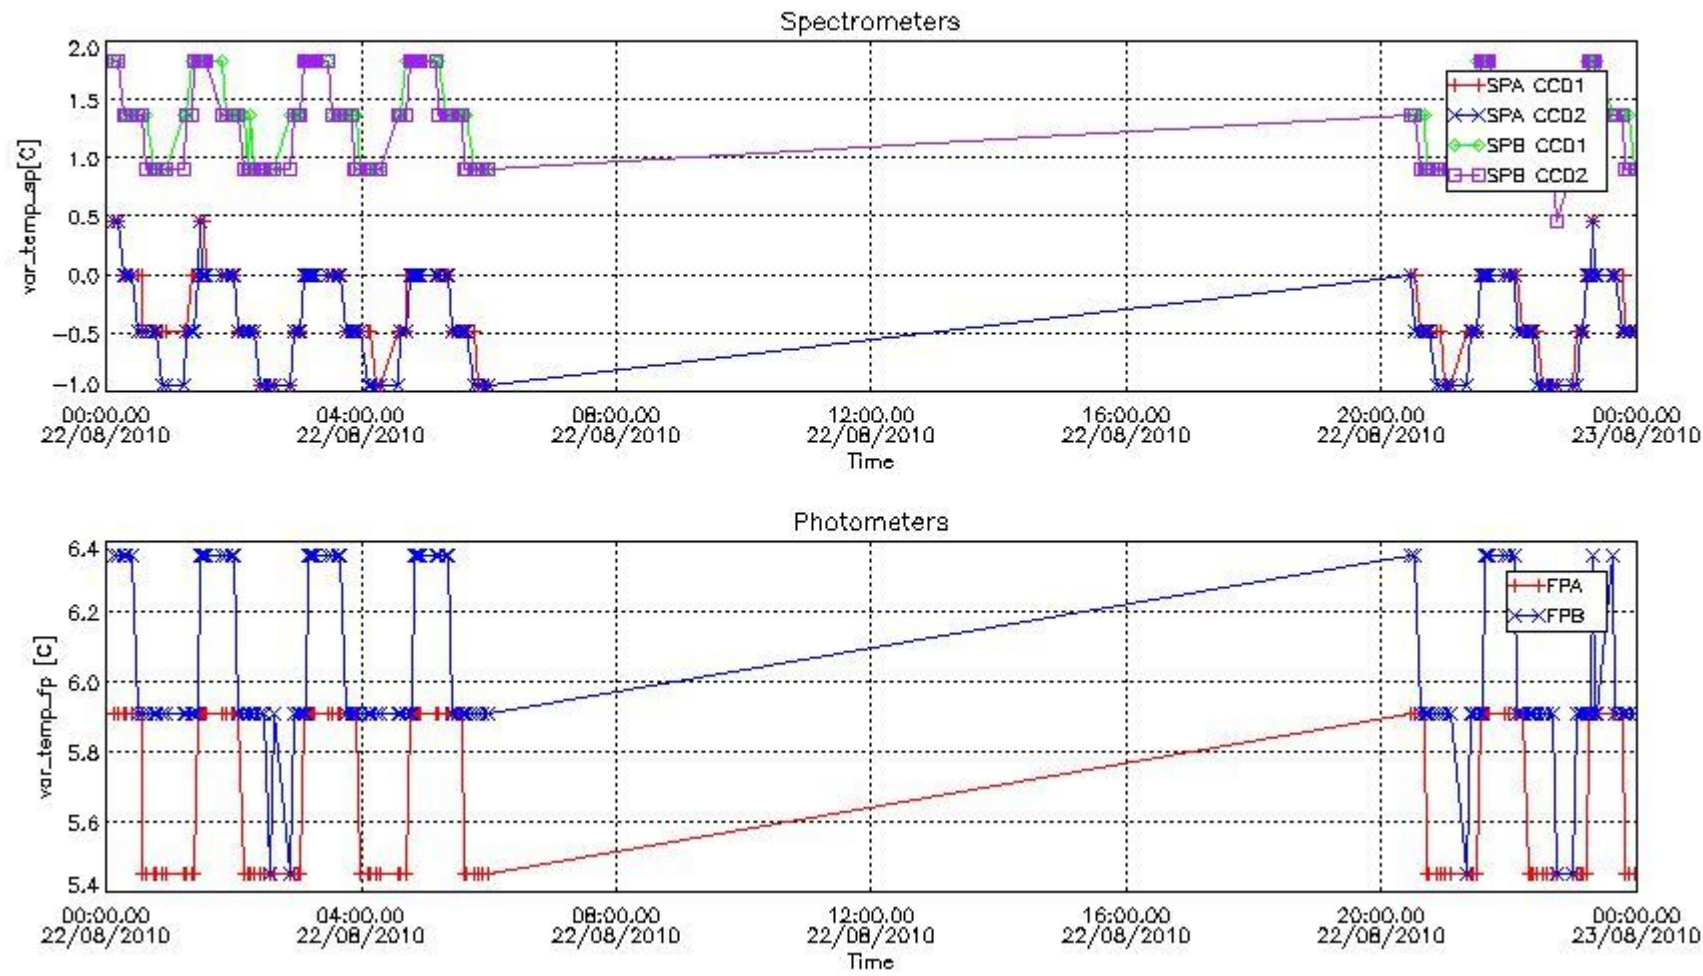

3. Plot of GOMOS spectrometers and photometers temperatures from level 1b data

4. Overview of dark signal processing per product

The Dark Charge (DC) is a temperature-dependant signal added to the useful measurements and it is therefore subtracted from them during the processing. There are two phenomena that produce a continuous increase of the DC: the "hot pixels" (a pixel is "hot" when its DC exceeds by a significant amount its value measured on ground at the same temperature) and the "Random Telegraphic Signal" (abrupt change positive or negative of the CCD pixel signal, random in time, affecting only the DC part of the signal and not the photon generated signal).

In this section a list of products that did not use the Dark Sky Area (DSA) observation for the DC computation is given. It is also provided the mean DC plot per product for dark limb products with no error flag set.

4.1 These products did not use the DSA observation for DC computation:

Product name	DC information
GOM_TRA_1PNPDE20100822_202653_000000522092_00186_44328_7414.N1	DC map used
GOM_TRA_1PNPDE20100822_203137_000000522092_00186_44328_7415.N1	DC map used
GOM_TRA_1PNPDE20100822_203651_000000432092_00186_44328_7416.N1	DC map used
GOM_TRA_1PNPDE20100822_204008_000000402092_00186_44328_7417.N1	DC map used
GOM_TRA_1PNPDE20100822_204154_000000452092_00186_44328_7418.N1	DC map used
GOM_TRA_1PNPDE20100822_204500_000000412092_00186_44328_7419.N1	DC map used
GOM_TRA_1PNPDE20100822_205138_000000382092_00186_44328_7420.N1	DC map used
GOM_TRA_1PNPDE20100822_205450_000000352092_00186_44328_7421.N1	DC map used
GOM_TRA_1PNPDE20100822_210004_000000382092_00186_44328_7422.N1	DC map used