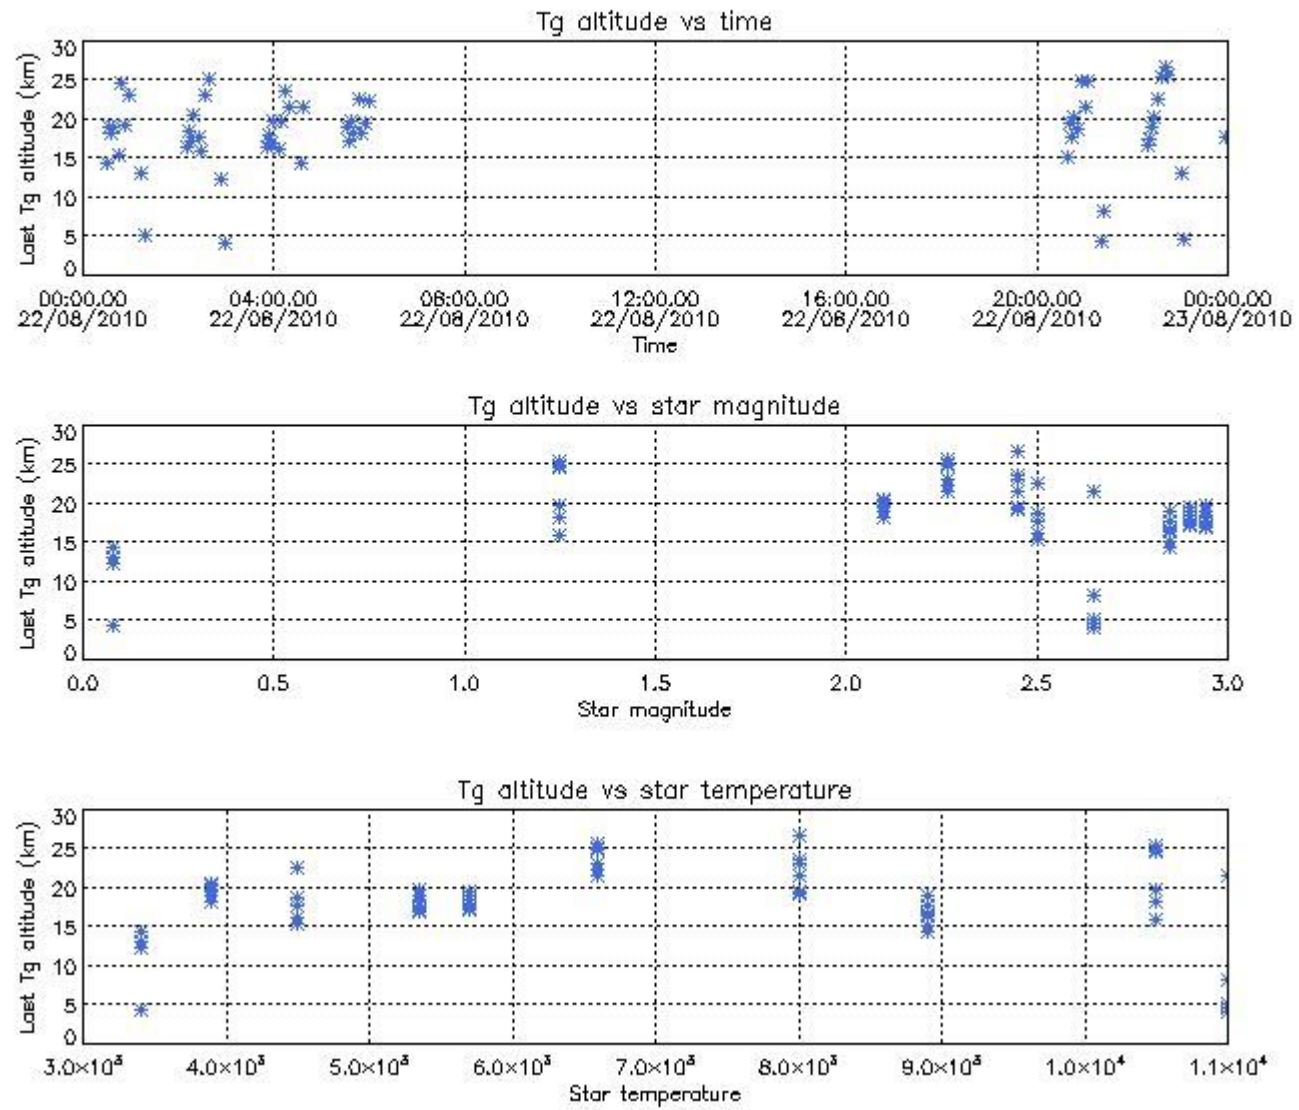

### 6.2 Plot for DARK limb products

Tangent altitude at which the star is lost

6.3 Plot for BRIGHT limb products

## Tangent altitude at which the star is lost