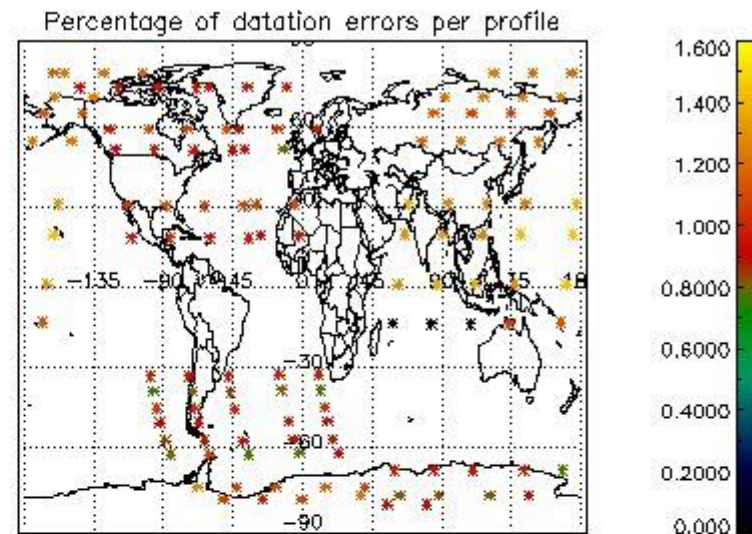

6. Statistics and plot of tangent altitude of the last measurement (DARK & BRIGHT products without errors)

6.1 Statistics on tangent altitude lost:

Statistics	DARK	BRIGHT	TWILIGHT
Mean:	13.806	18.161	NaN
St. deviation:	4.2241	5.1733	NaN
Maximum:	22.886	26.556	NaN
Minimum:	4.4570	4.1805	NaN
Number of data:	40.000	59.000	NaN

6.2 Plot for DARK limb products