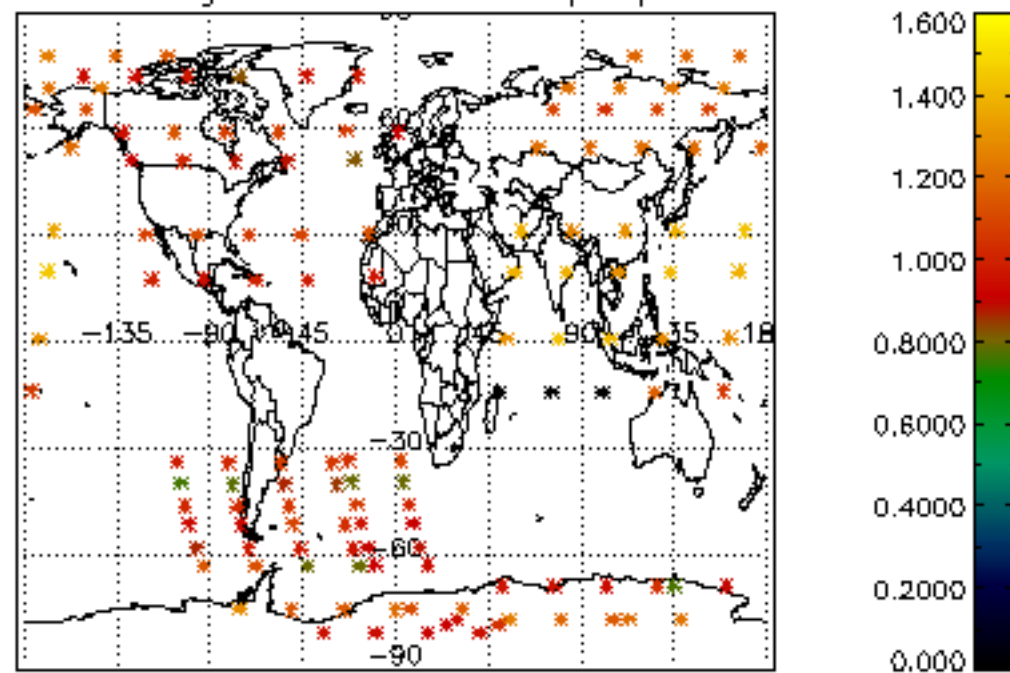

Percentage of datation errors per profile