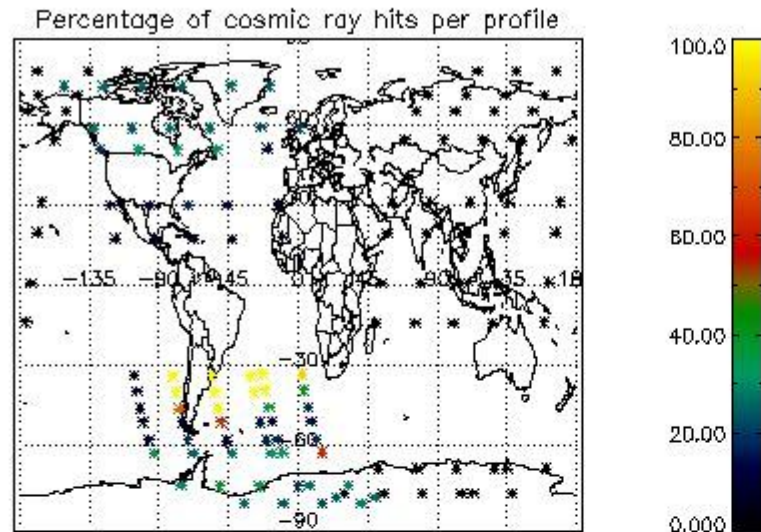

6. Statistics and plot of tangent altitude of the last measurement (DARK & BRIGHT products without errors)

6.1 Statistics on tangent altitude lost:

Statistics	DARK	BRIGHT	TWILIGHT
Mean:	14.561	19.357	NaN
St. deviation:	4.2465	4.3705	NaN
Maximum:	22.161	29.103	NaN
Minimum:	4.3405	4.9259	NaN
Number of data:	45.000	60.000	NaN

6.2 Plot for DARK limb products