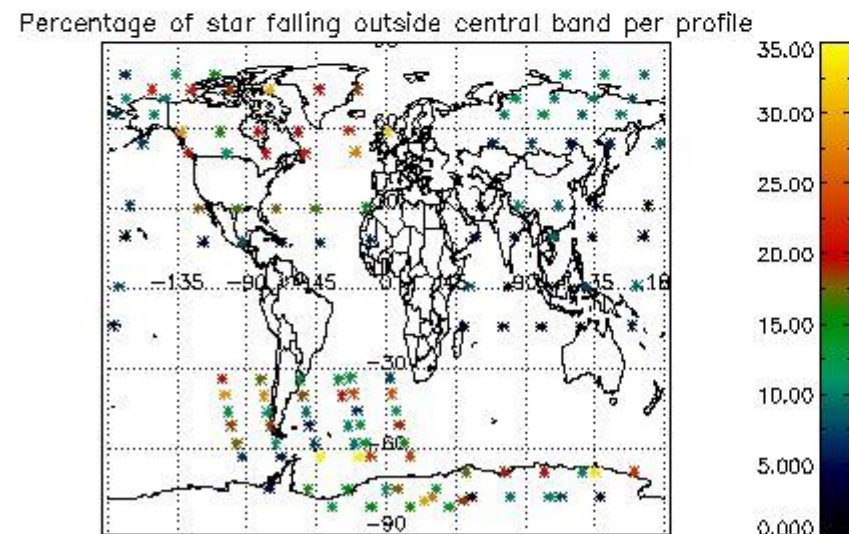

6. Statistics and plot of tangent altitude of the last measurement (DARK & BRIGHT products without errors)

6.1 Statistics on tangent altitude lost:

Statistics	DARK	BRIGHT	TWILIGHT
Mean:	14.561	19.357	NaN
St. deviation:	4.2465	4.3705	NaN
Maximum:	22.161	29.103	NaN
Minimum:	4.3405	4.9259	NaN
Number of data:	45.000	60.000	NaN

6.2 Plot for DARK limb products