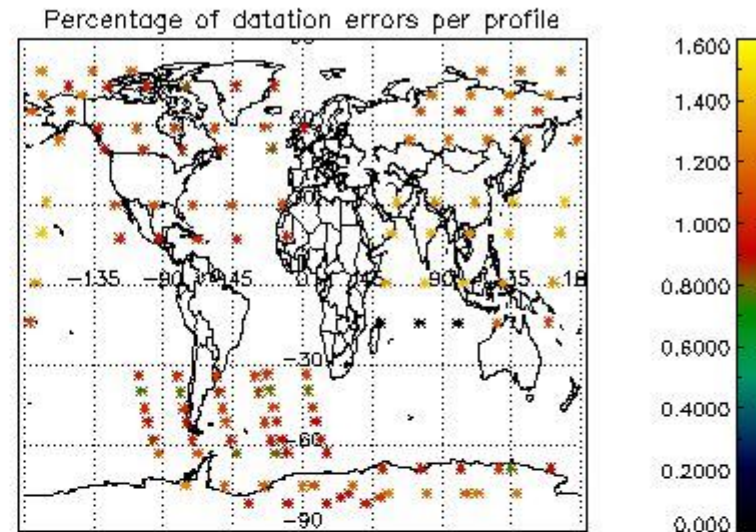

6. Statistics and plot of tangent altitude of the last measurement (DARK & BRIGHT products without errors)

6.1 Statistics on tangent altitude lost:

Statistics	DARK	BRIGHT	TWILIGHT
Mean:	14.561	19.357	NaN
St. deviation:	4.2465	4.3705	NaN
Maximum:	22.161	29.103	NaN
Minimum:	4.3405	4.9259	NaN
Number of data:	45.000	60.000	NaN

6.2 Plot for DARK limb products