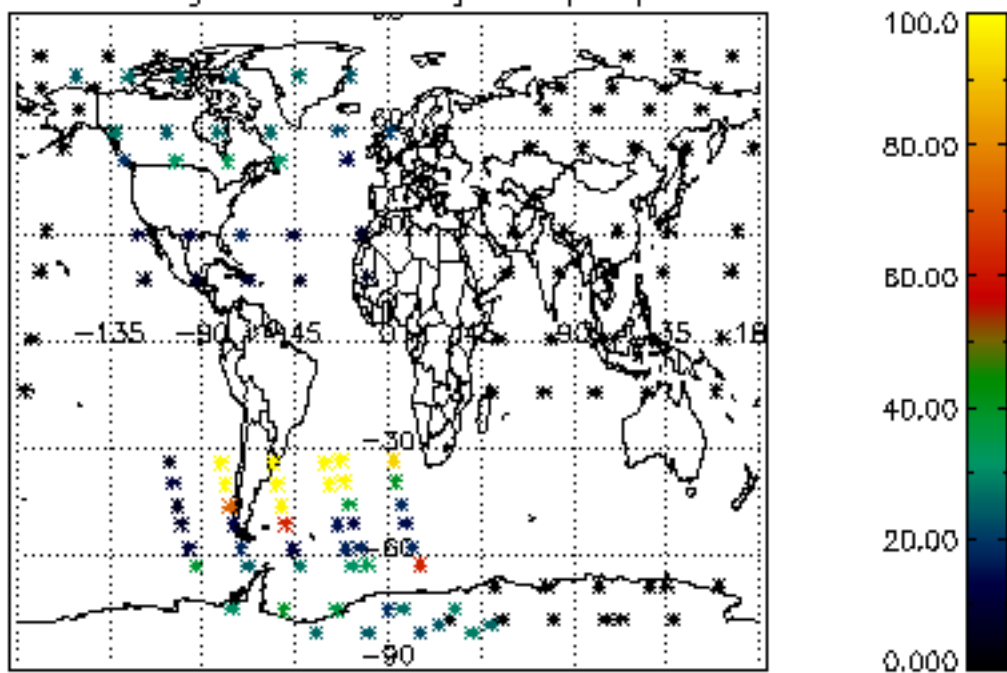

Percentage of cosmic ray hits per profile