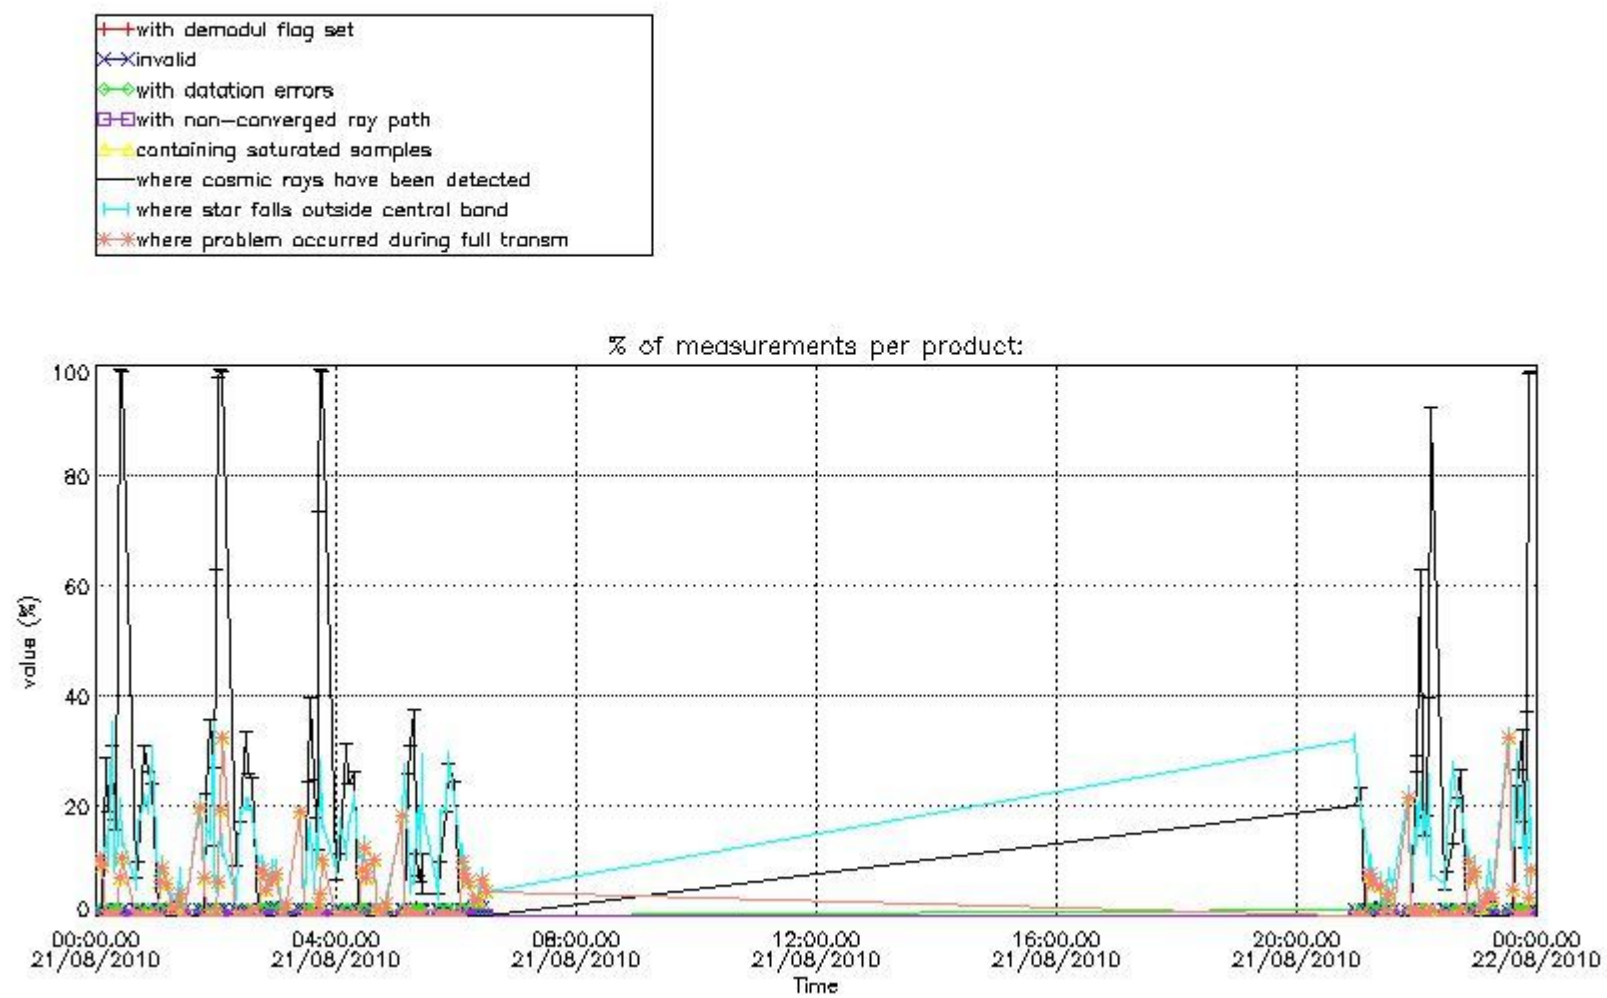

At least one measurement with demodulation flag set:	50.0000 %
Reference spectrum computed from DB:	0.00000 %
Reference spectrum with small number of measurements:	0.00000 %
SATU data not used:	0.00000 %

5.2 Plot quality information per product (time dependant)

5.3 Plot quality information per product (world map)