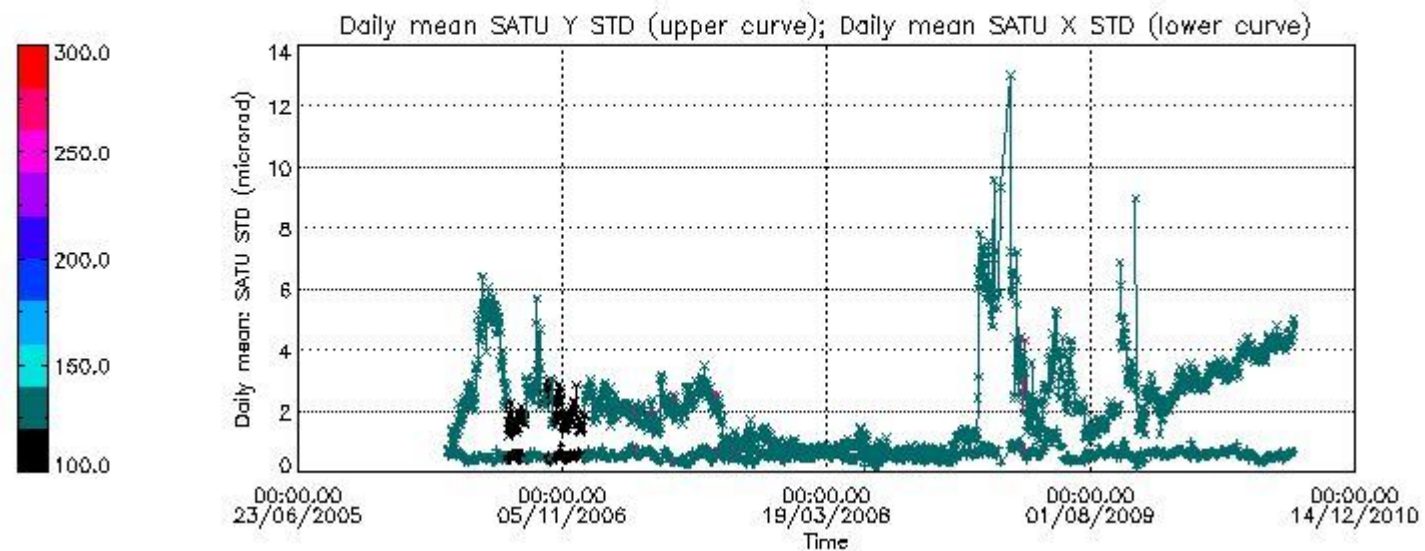

Number of data:	50750.	50750.	58750.	58750.

7.2.2 Trend of daily SATU NEA St. deviation since 1st April 2006 (dark limb)

The long term trend of the SATU 'X' and 'Y' standard deviations should be constant during the whole mission.

The colorbar represents the start tangent altitude (km) of the occultations.

Upper curve: STD of SATU Y axis
Lower curve: STD of SATU X axis

8. Auxiliary Data Files used for the production reported in section 2.4

The number reported in the third column indicates since which file (see list in section 2.4) the corresponding auxiliary file has been used. The fourth column is the date of those product files.

Type	Auxiliary Filename	Used since product	Used since product date
INST_PHYS_CHARACTERISTICS	GOM_INS_AXVIEC20091111_143220_20030716_120000_20500101_000000	1	21-AUG-2010 00:03:45
CALIBRATION_DATABASE	GOM_CAL_AXVIEC20100818_095357_20100816_000000_20500101_000000	1	21-AUG-2010 00:03:45
LEVEL-1B_PROC_CONFIG	GOM_PR1_AXVIEC20091111_145255_20020301_000000_20500101_000000	1	21-AUG-2010 00:03:45
STAR_CATALOGUE	GOM_CAT_AXVIEC20020121_161009_20020101_000000_20200101_000000	1	21-AUG-2010 00:03:45
STELLAR_SPECTRA_DATABANK	GOM_STS_AXVIEC20091111_151504_20020101_160000_20500101_000000	1	21-AUG-2010 00:03:45
ECMWF_FILE	AUX_ECF_AXNECM20100820_054114_20100820_210000_20100821_090000	1	21-AUG-2010 00:03:45
ECMWF_FILE	AUX_ECF_AXNECM20100820_174112_20100821_030000_20100821_150000	47	21-AUG-2010 03:24:57
ECMWF_FILE	AUX_ECF_AXNECM20100821_054116_20100821_150000_20100822_030000	93	21-AUG-2010 20:58:24
ECMWF_FILE	AUX_ECF_AXNECM20100821_054116_20100821_210000_20100822_090000	110	21-AUG-2010 22:09:31
OPTIONAL_ECMWF_FILE	MISSING	1	21-AUG-2010 00:03:45
ORBIT_DATA_FILE	DOR_NAV_OPNPDE20100820_223725_000057382092_00158_44300_0991.N1	1	21-AUG-2010 00:03:45
ORBIT_DATA_FILE	DOR_NAV_OPNPDE20100821_001822_000057382092_00159_44301_0992.N1	8	21-AUG-2010 00:21:34
ORBIT_DATA_FILE	DOR_NAV_OPNPDE20100821_015919_000041442092_00160_44302_0993.N1	30	21-AUG-2010 02:00:43
ORBIT_DATA_FILE	DOR_NAV_OPNPDE20100821_031342_000057382092_00161_44303_0994.N1	47	21-AUG-2010 03:24:57
ORBIT_DATA_FILE	DOR_NAV_OPNPDE20100821_045439_000057382092_00162_44304_0995.N1	70	21-AUG-2010 05:05:33
ORBIT_DATA_FILE	DOR_NAV_OPNPDE20100821_205620_000038252092_00172_44314_0996.N1	93	21-AUG-2010 20:58:24
ORBIT_DATA_FILE	DOR_NAV_OPNPDE20100821_220524_000060572092_00172_44314_0997.N1	110	21-AUG-2010 22:09:31
ORBIT_DATA_FILE	DOR_NAV_OPNPDE20100821_234621_000057382092_00173_44315_0998.N1	134	21-AUG-2010 23:51:56