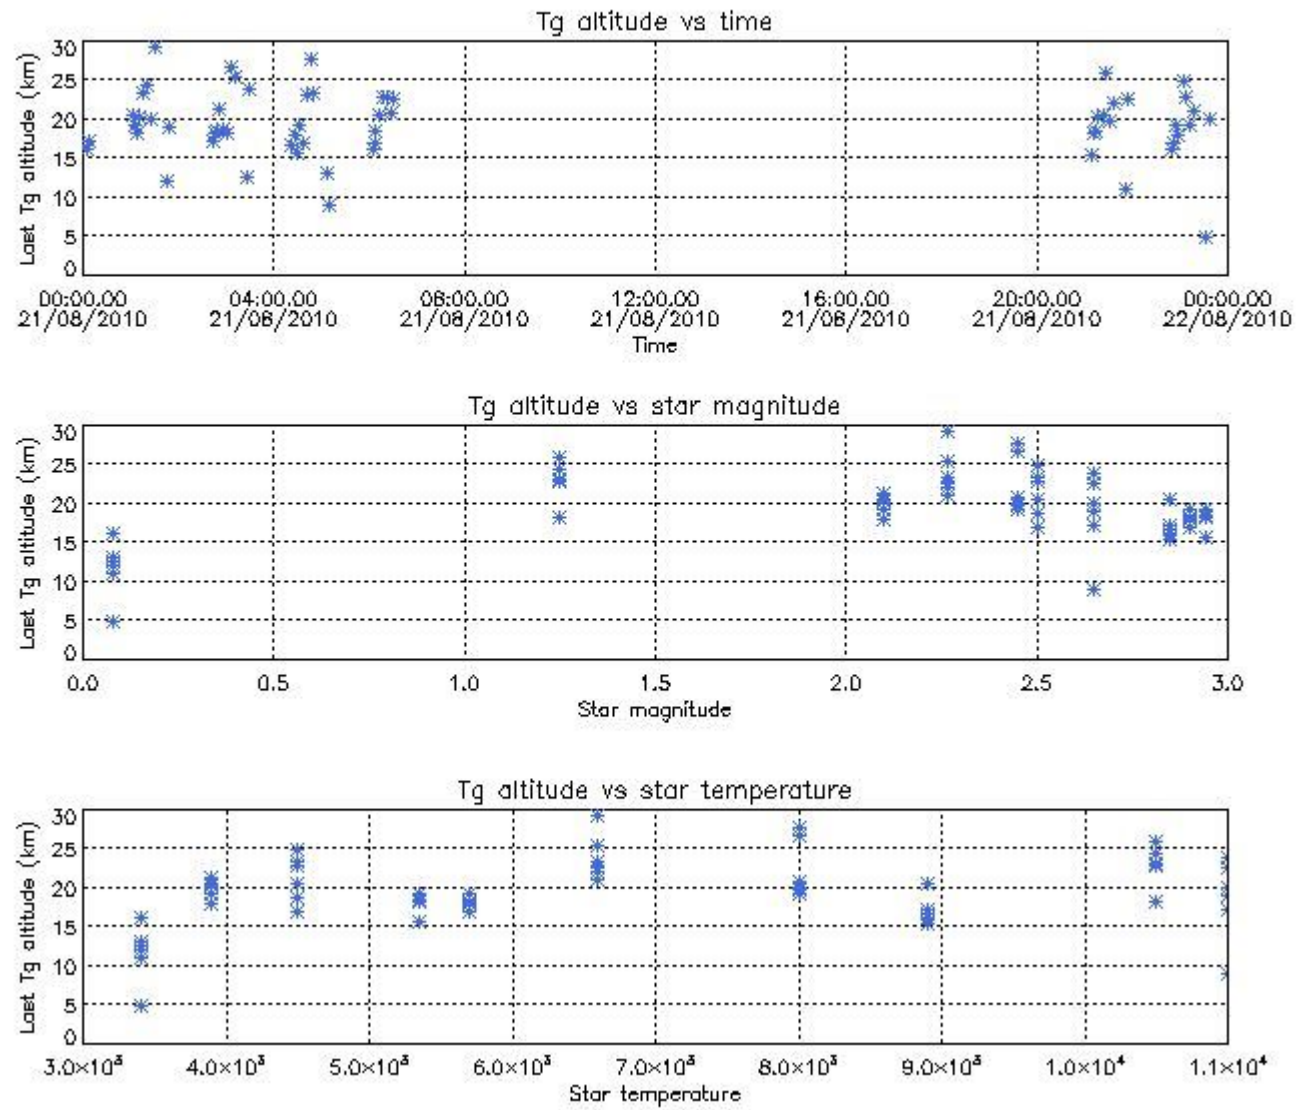

Tangent altitude at which the star is lost

7. Star Acquisition and Tracking Unit (SATU)

The Star Acquisition and Tracking Unit (SATU) analyses the position of the tracked star beam collected by the GOMOS telescope and deflected by the optical beam dispatcher. The main function of the SATU is to detect a star, provide its image position to the science data electronics and to help the pointing function to keep the star image at a fixed position. In tracking mode the SATU data is recorded with a frequency of 100 Hz.

7.1 SATU 'X' and 'Y' axis plots (dark limb)

SATU CCD 'X' and 'Y' axis plots are provided in order to detect any abnormal behaviour of the tracking system. For every occultation (color) the plot should remain stable (with some noise) until we are deep in the atmosphere where big fluctuations are registered due to the refractive effects.