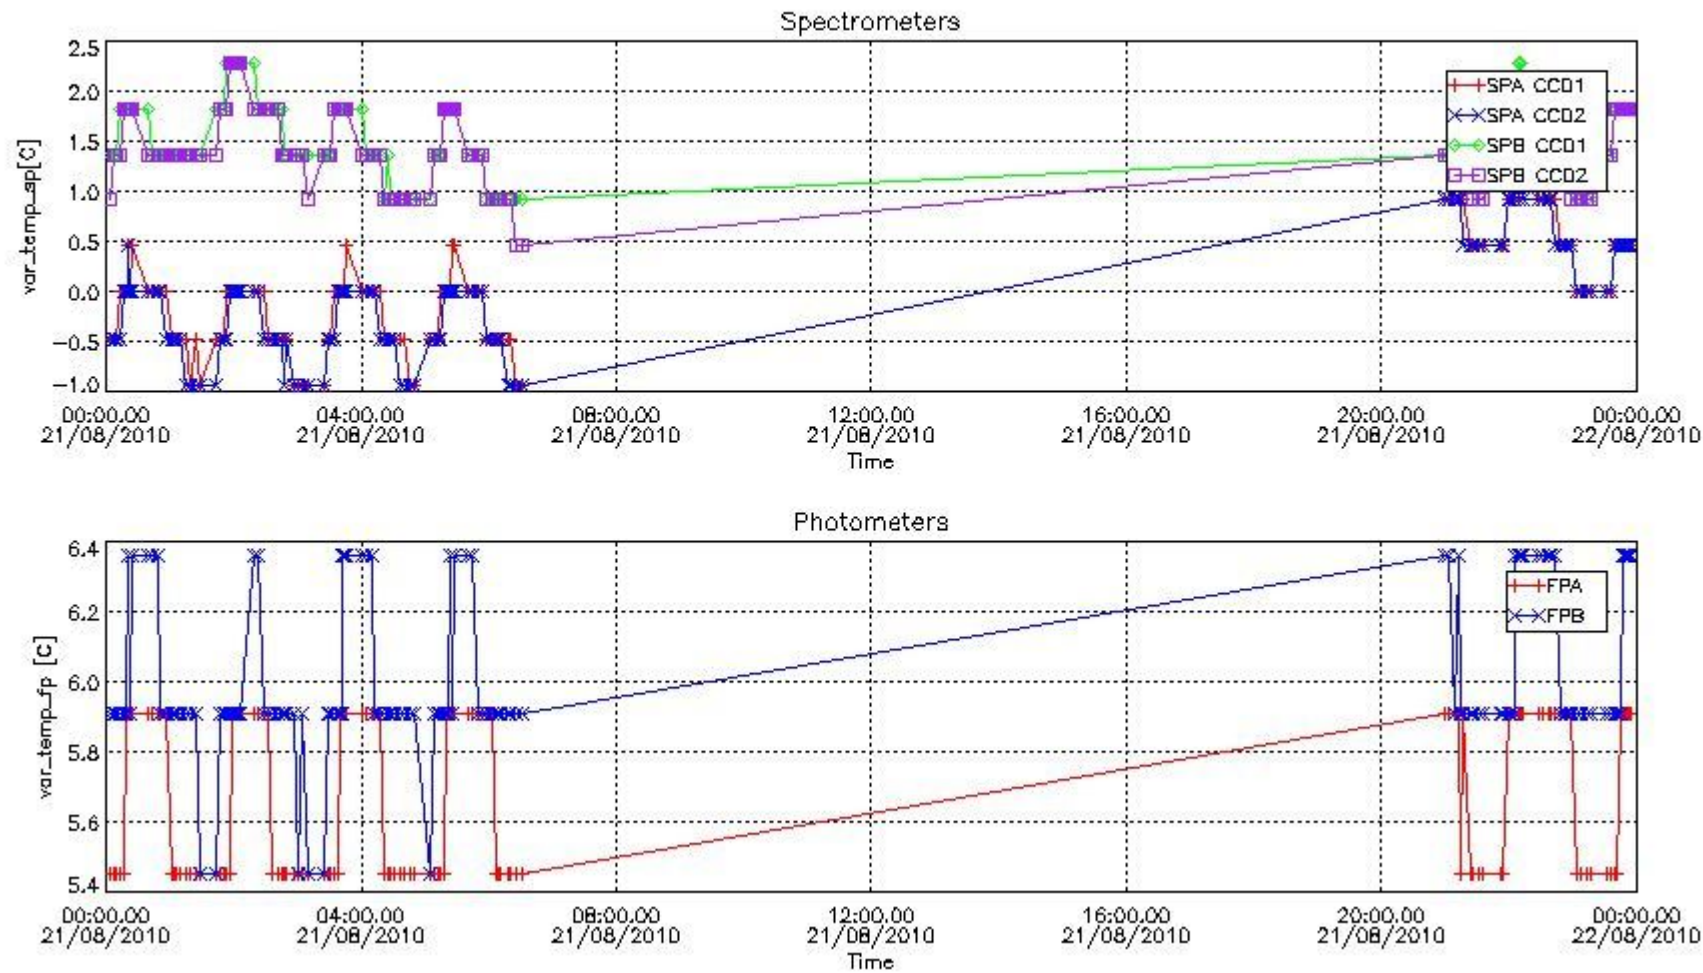

131	GOM_TRA_1PNPDE20100821_234642_000000562092_00173_44315_7230.N1	21-AUG-2010 23:46:42	Dark	55.500	27	24Gam Ori	1.6360	26000.	111	44315	No
132	GOM_TRA_1PNPDE20100821_234839_000000522092_00173_44315_7231.N1	21-AUG-2010 23:48:39	Dark	52.000	30	46Eps Ori	1.6940	30000.	104	44315	No
133	GOM_TRA_1PNPDE20100821_235008_000000472092_00173_44315_7232.N1	21-AUG-2010 23:50:08	Dark	47.000	125	44Iot Ori	2.7700	30000.	94	44315	No
134	GOM_TRA_1PNPDE20100821_235156_000000632092_00173_44315_7234.N1	21-AUG-2010 23:51:56	Dark	63.000	7	19Bet Ori	0.10000	14000.	126	44315	No
135	GOM_TRA_1PNPDE20100821_235336_000000482092_00173_44315_7235.N1	21-AUG-2010 23:53:36	Dark	48.000	101	11Alp Lep	2.5820	7000.0	96	44315	No

3. Plot of GOMOS spectrometers and photometers temperatures from level 1b data

4. Overview of dark signal processing per product

The Dark Charge (DC) is a temperature-dependant signal added to the useful measurements and it is therefore subtracted from them during the processing. There are two phenomena that produce a continuous increase of the DC: the "hot pixels" (a pixel is "hot" when its DC exceeds by a significant amount its value measured on ground at the same temperature) and the "Random Telegraphic Signal" (abrupt change positive or negative of the CCD pixel signal, random in time, affecting only the DC part of the signal and not the photon generated signal).

In this section a list of products that did not use the Dark Sky Area (DSA) observation for the DC computation is given. It is also provided the mean DC plot per product for dark limb products with no error flag set.

4.1 These products did not use the DSA observation for DC computation:

Product name	DC information
GOM_TRA_1PNPDE20100821_205824_000000552092_00172_44314_7190.N1	DC map used
GOM_TRA_1PNPDE20100821_210309_000000522092_00172_44314_7191.N1	DC map used
GOM_TRA_1PNPDE20100821_210826_000000442092_00172_44314_7192.N1	DC map used
GOM_TRA_1PNPDE20100821_211145_000000412092_00172_44314_7193.N1	DC map used
GOM_TRA_1PNPDE20100821_211333_000000452092_00172_44314_7194.N1	DC map used