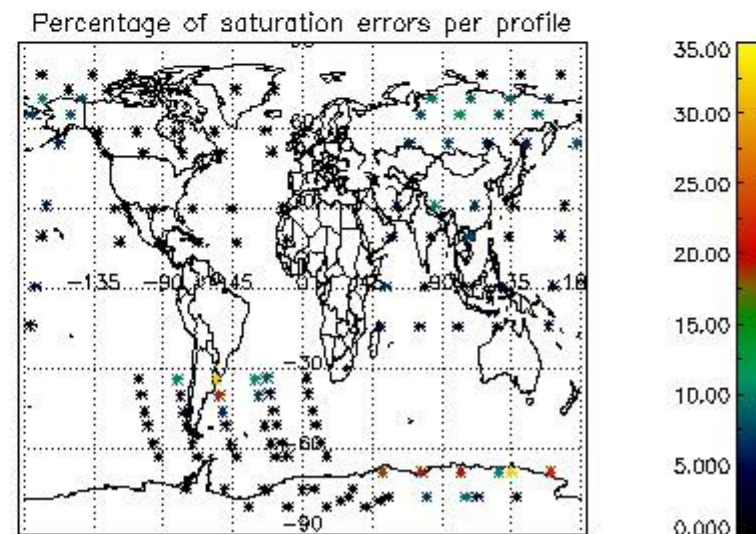

6. Statistics and plot of tangent altitude of the last measurement (DARK & BRIGHT products without errors)

6.1 Statistics on tangent altitude lost:

Statistics	DARK	BRIGHT	TWILIGHT
Mean:	14.561	19.357	NaN
St. deviation:	4.2465	4.3705	NaN
Maximum:	22.161	29.103	NaN
Minimum:	4.3405	4.9259	NaN
Number of data:	45.000	60.000	NaN

6.2 Plot for DARK limb products