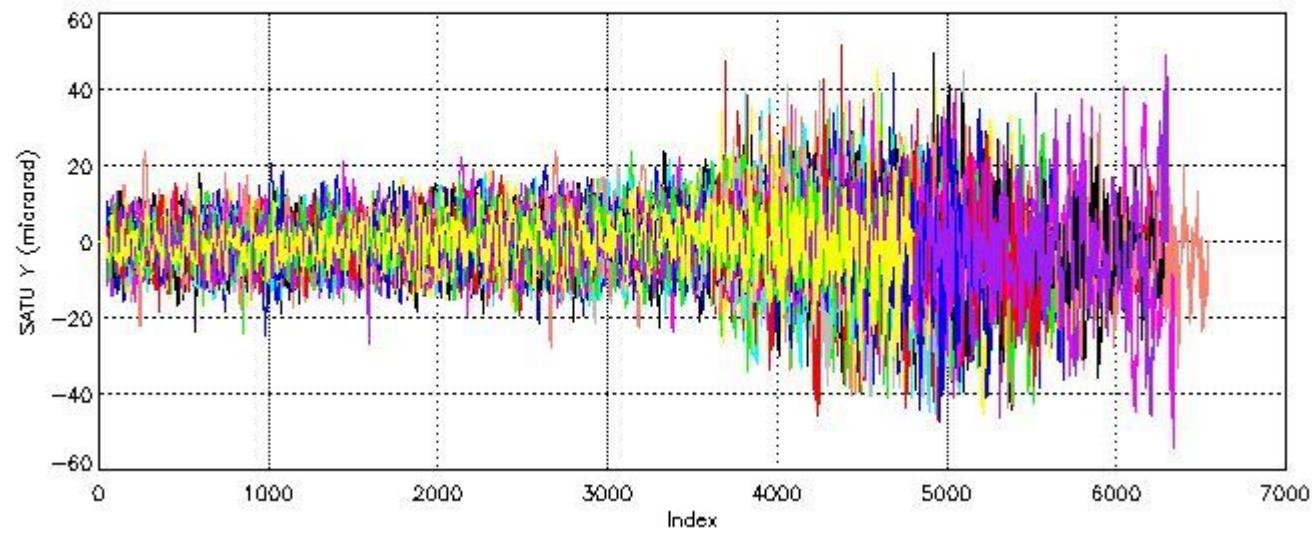

7.2 Statistics on SATU Noise Equivalent Angle (NEA) for DARK (D) and BRIGHT (B) products above 105 kms

The Star Acquisition and Tracking Unit (it is the CCD that tracks the star while it is occulted) Noise Equivalent Angle consists of the statistical angular variation of the SATU data above the atmosphere. Statistics (in microradians) above 105 km are computed for every occultation, giving four values per occultation: one in the 'X' direction and one in the 'Y' direction for dark and bright limbs. A mean value per day in every direction and limb is calculated and monitored in order to assess instrument performance in terms of star pointing.

7.2.1 SATU NEA Statistics (table)

Statistics	SATU X (D)	SATU Y (D)	SATU X (B)	SATU Y (B)
Mean:	0.22727	-0.80125	0.21226	-0.67636
St. deviation:	0.66731	4.6485	0.74298	4.1421
Maximum:	8.6000	23.800	4.5000	15.300
Minimum:	-4.7000	-25.000	-4.3000	-17.600