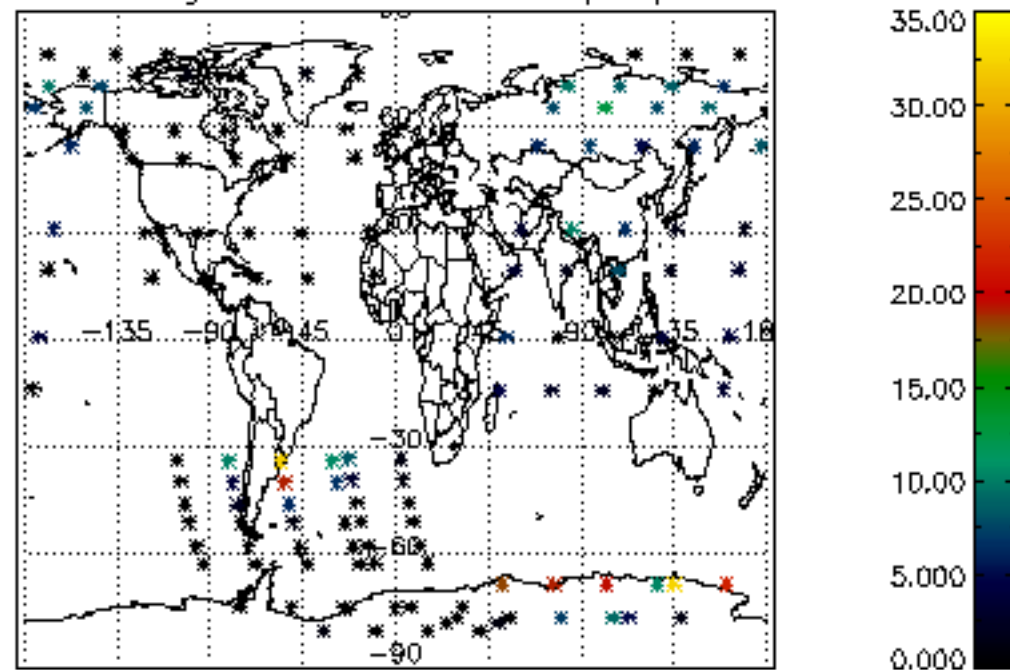

Percentage of cosmic ray hits per profile

Percentage of datation errors per profile

Percentage of star falling outside central band per profile

Percentage of saturation errors per profile

Tangent altitude at which the star is lost