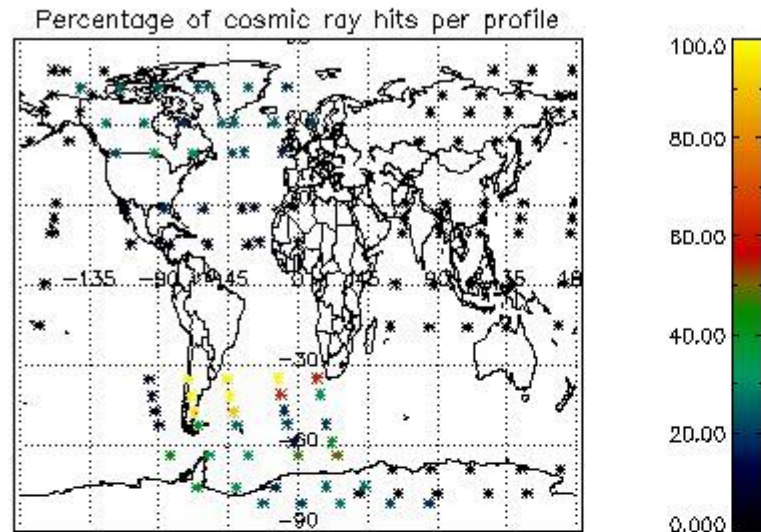

6. Statistics and plot of tangent altitude of the last measurement (DARK & BRIGHT products without errors)

6.1 Statistics on tangent altitude lost:

Statistics	DARK	BRIGHT	TWILIGHT
Mean:	14.125	19.116	NaN
St. deviation:	4.5447	5.8062	NaN
Maximum:	21.033	48.651	NaN
Minimum:	4.1800	4.6231	NaN
Number of data:	38.000	64.000	NaN

6.2 Plot for DARK limb products