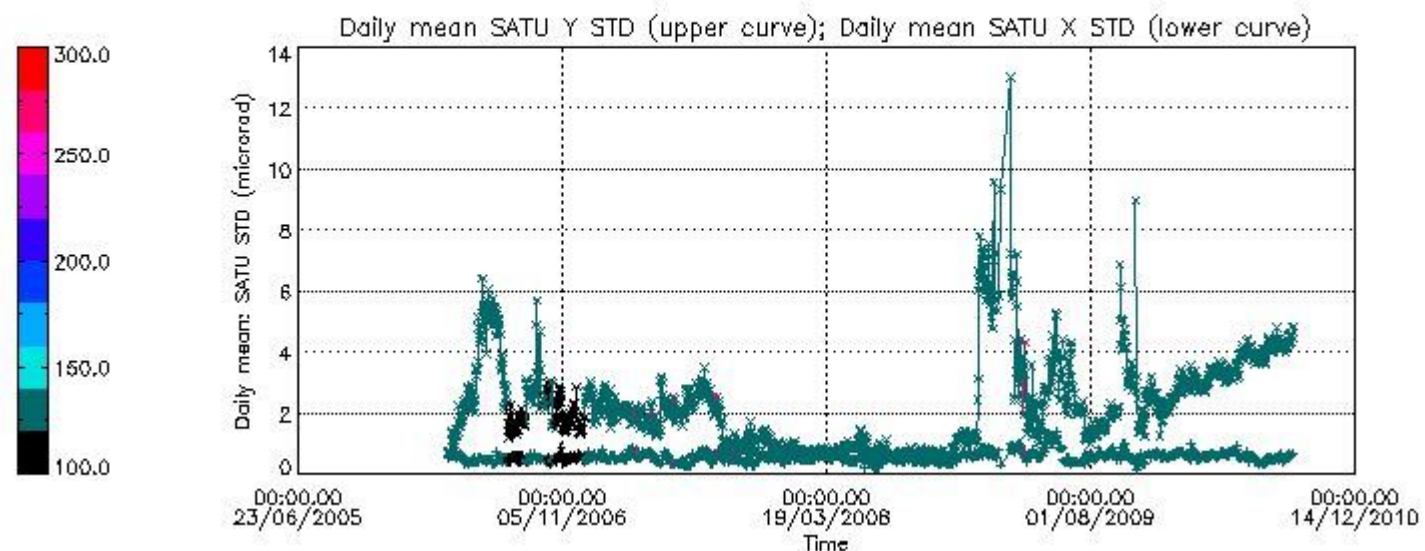

Number of data:	41650.	41650.	61300.	61300.

7.2.2 Trend of daily SATU NEA St. deviation since 1st April 2006 (dark limb)

The long term trend of the SATU 'X' and 'Y' standard deviations should be constant during the whole mission.

The colorbar represents the start tangent altitude (km) of the occultations.

Upper curve: STD of SATU Y axis

Lower curve: STD of SATU X axis

8. Auxiliary Data Files used for the production reported in section 2.4

The number reported in the third column indicates since which file (see list in section 2.4) the corresponding auxiliary file has been used. The fourth column is the date of those product files.

Type	Auxiliary Filename	Used since product	Used since product date
INST_PHYS_CHARACTERISTICS	GOM_INS_AXVIEC20091111_143220_20030716_120000_20500101_000000	1	19-AUG-2010 00:01:27
CALIBRATION_DATABASE	GOM_CAL_AXVIEC20100818_095357_20100816_000000_20500101_000000	1	19-AUG-2010 00:01:27
LEVEL-1B_PROC_CONFIG	GOM_PR1_AXVIEC20091111_145255_20020301_000000_20500101_000000	1	19-AUG-2010 00:01:27
STAR_CATALOGUE	GOM_CAT_AXVIEC20020121_161009_20020101_000000_20200101_000000	1	19-AUG-2010 00:01:27
STELLAR_SPECTRA_DATABANK	GOM_STS_AXVIEC20091111_151504_20020101_160000_20500101_000000	1	19-AUG-2010 00:01:27
ECMWF_FILE	AUX_ECF_AXNECM20100818_054114_20100818_210000_20100819_090000	1	19-AUG-2010 00:01:27
ECMWF_FILE	AUX_ECF_AXNECM20100818_172114_20100819_030000_20100819_150000	61	19-AUG-2010 04:28:14
ECMWF_FILE	AUX_ECF_AXNECM20100819_054113_20100819_150000_20100820_030000	84	19-AUG-2010 20:21:37
ECMWF_FILE	AUX_ECF_AXNECM20100819_054113_20100819_210000_20100820_090000	102	19-AUG-2010 21:31:47
OPTIONAL_ECMWF_FILE	MISSING	1	19-AUG-2010 00:01:27
ORBIT_DATA_FILE	AUX_FPO_AXVPDS20100818_092114_20100817_192702_20100827_205316	1	19-AUG-2010 00:01:27
ORBIT_DATA_FILE	DOR_NAV_OPNPDE20100819_012224_000041442092_00131_44273_0980.N1	22	19-AUG-2010 01:26:08
ORBIT_DATA_FILE	DOR_NAV_OPNPDE20100819_023647_000057382092_00132_44274_0981.N1	38	19-AUG-2010 02:47:38
ORBIT_DATA_FILE	DOR_NAV_OPNPDE20100819_041744_000057382092_00133_44275_0982.N1	61	19-AUG-2010 04:28:14
ORBIT_DATA_FILE	DOR_NAV_OPNPDE20100819_201924_000038252092_00143_44285_0983.N1	84	19-AUG-2010 20:21:37
ORBIT_DATA_FILE	DOR_NAV_OPNPDE20100819_212829_000057382092_00143_44285_0984.N1	102	19-AUG-2010 21:31:47
ORBIT_DATA_FILE	DOR_NAV_OPNPDE20100819_230926_000060572092_00144_44286_0985.N1	127	19-AUG-2010 23:14:06