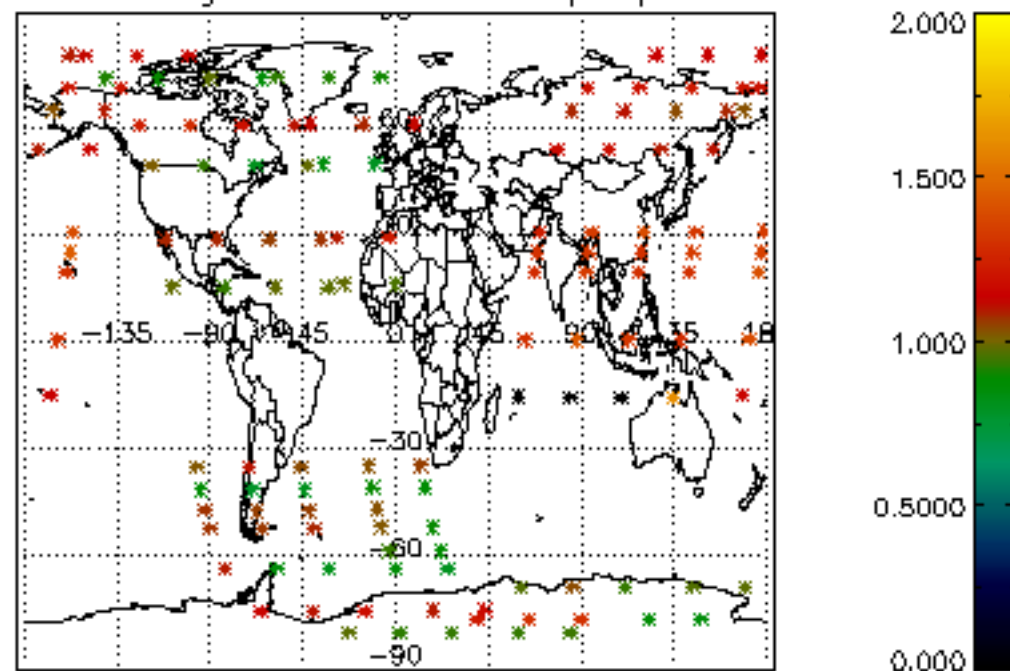

Percentage of datation errors per profile