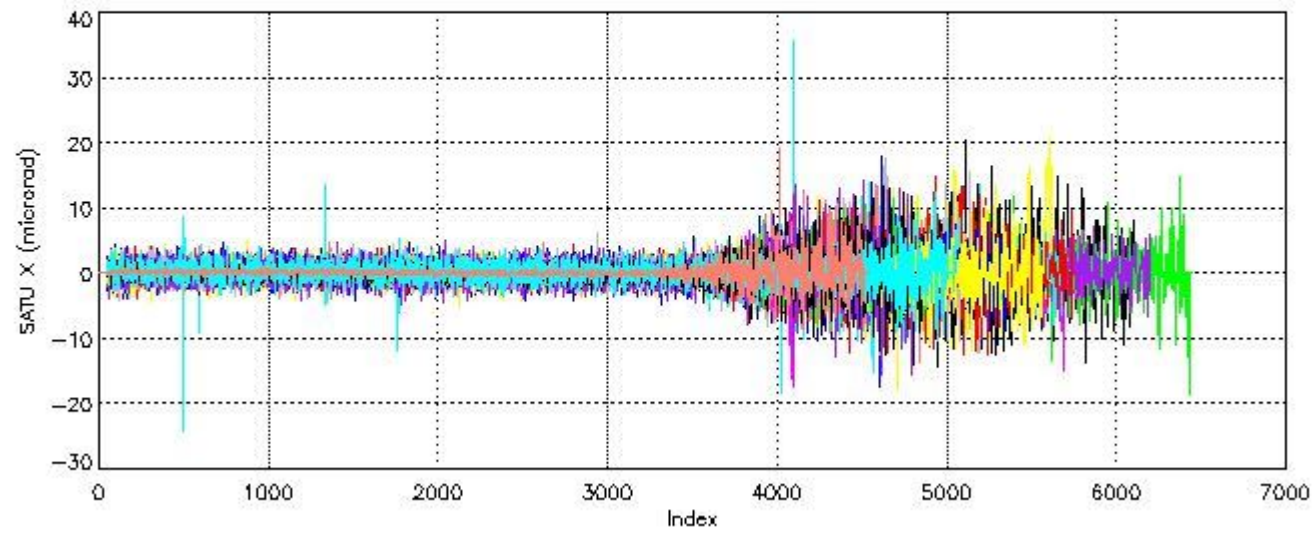

7.2 Statistics on SATU Noise Equivalent Angle (NEA) for DARK (D) and BRIGHT (B) products above 105 kms

The Star Acquisition and Tracking Unit (it is the CCD that tracks the star while it is occulted) Noise Equivalent Angle consists of the statistical angular variation of the SATU data above the atmosphere. Statistics (in microradians) above 105 km are computed for every occultation, giving four values per occultation: one in the 'X' direction and one in the 'Y' direction for dark and bright limbs. A mean value per day in every direction and limb is calculated and monitored in order to assess instrument performance in terms of star pointing.

7.2.1 SATU NEA Statistics (table)

Statistics	SATU X (D)	SATU Y (D)	SATU X (B)	SATU Y (B)
Mean:	0.21142	-0.75379	0.20429	-0.67973
St. deviation:	0.66308	4.8328	0.73578	4.4235
Maximum:	8.7000	18.500	4.3000	18.700
Minimum:	-24.100	-32.500	-10.600	-19.400