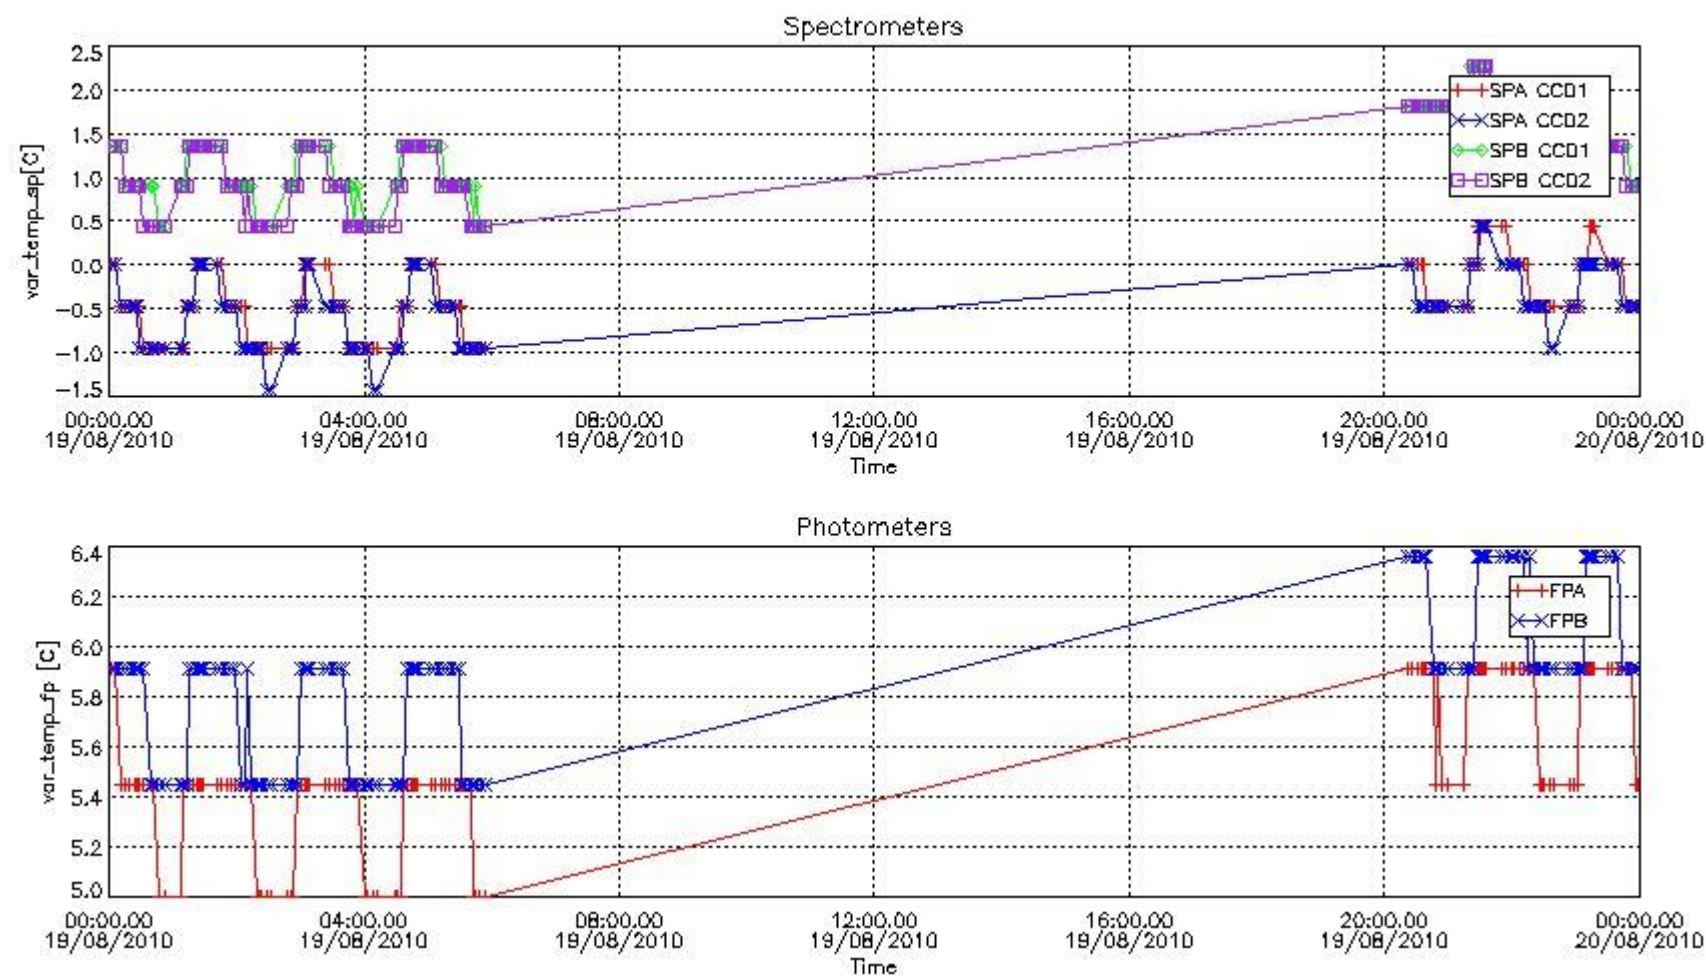

131	GOM_TRA_1PNPDE20100819_233938_00000052092_00145_44287_6719.N1	19-AUG-2010 23:39:38	Straylight	59.000	84	Alp Phe	2.3970	4500.0	118	44287	No
132	GOM_TRA_1PNPDE20100819_234249_000000452092_00145_44287_6720.N1	19-AUG-2010 23:42:49	Straylight	44.500	31	Alp Gru	1.7340	15200.	89	44287	No
133	GOM_TRA_1PNPDE20100819_234648_000000542092_00145_44287_6721.N1	19-AUG-2010 23:46:48	Twilight_and_stray	54.000	18	24Alp PsA	1.1660	9700.0	108	44287	No
134	GOM_TRA_1PNPDE20100819_235213_000000452092_00145_44287_6722.N1	19-AUG-2010 23:52:13	Bright	44.500	142	49Del Cap	2.8500	8900.0	89	44287	No
135	GOM_TRA_1PNPDE20100819_235535_000000422092_00145_44287_6723.N1	19-AUG-2010 23:55:35	Bright	42.000	154	22Bet Aqr	2.8990	5700.0	84	44287	No
136	GOM_TRA_1PNPDE20100819_235728_000000492092_00145_44287_6724.N1	19-AUG-2010 23:57:28	Bright	48.500	162	34Alp Aqr	2.9440	5350.0	97	44287	No

3. Plot of GOMOS spectrometers and photometers temperatures from level 1b data

4. Overview of dark signal processing per product

The Dark Charge (DC) is a temperature-dependant signal added to the useful measurements and it is therefore subtracted from them during the processing. There are two phenomena that produce a continuous increase of the DC: the "hot pixels" (a pixel is "hot" when its DC exceeds by a significant amount its value measured on ground at the same temperature) and the "Random Telegraphic Signal" (abrupt change positive or negative of the CCD pixel signal, random in time, affecting only the DC part of the signal and not the photon generated signal).

In this section a list of products that did not use the Dark Sky Area (DSA) observation for the DC computation is given. It is also provided the mean DC plot per product for dark limb products with no error flag set.

4.1 These products did not use the DSA observation for DC computation:

Product name	DC information
GOM_TRA_1PNPDE20100819_202137_000000452092_00143_44285_6672.N1	DC map used
GOM_TRA_1PNPDE20100819_202536_000000562092_00143_44285_6673.N1	DC map used
GOM_TRA_1PNPDE20100819_203101_000000442092_00143_44285_6674.N1	DC map used
GOM_TRA_1PNPDE20100819_203424_000000422092_00143_44285_6675.N1	DC map used