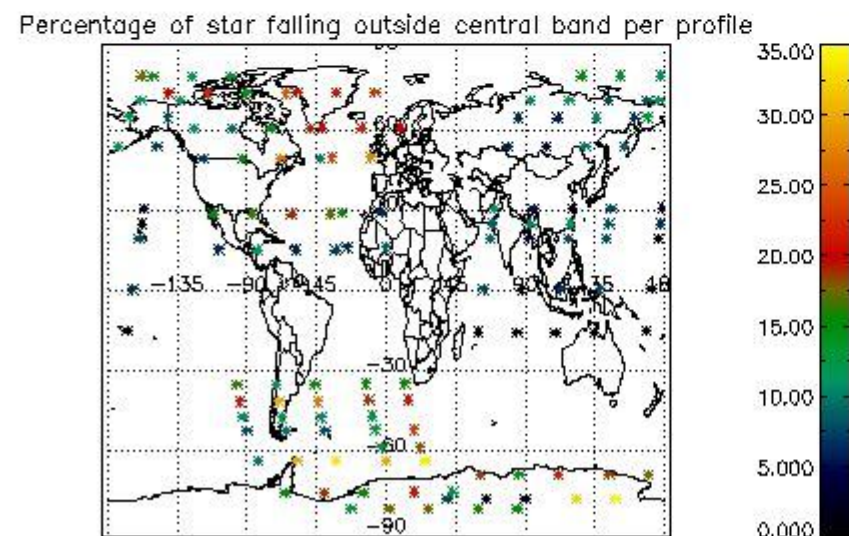

6. Statistics and plot of tangent altitude of the last measurement (DARK & BRIGHT products without errors)

6.1 Statistics on tangent altitude lost:

Statistics	DARK	BRIGHT	TWILIGHT
Mean:	14.125	19.116	NaN
St. deviation:	4.5447	5.8062	NaN
Maximum:	21.033	48.651	NaN
Minimum:	4.1800	4.6231	NaN
Number of data:	38.000	64.000	NaN

6.2 Plot for DARK limb products