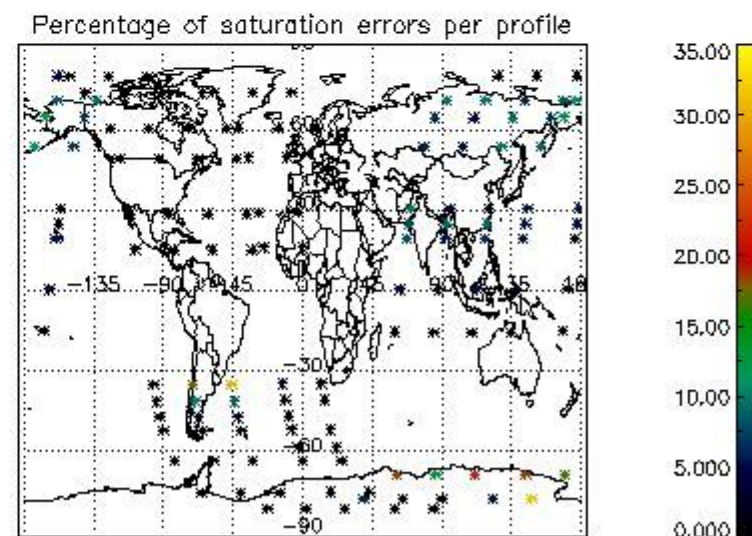

6. Statistics and plot of tangent altitude of the last measurement (DARK & BRIGHT products without errors)

6.1 Statistics on tangent altitude lost:

Statistics	DARK	BRIGHT	TWILIGHT
Mean:	14.125	19.116	NaN
St. deviation:	4.5447	5.8062	NaN
Maximum:	21.033	48.651	NaN
Minimum:	4.1800	4.6231	NaN
Number of data:	38.000	64.000	NaN

6.2 Plot for DARK limb products