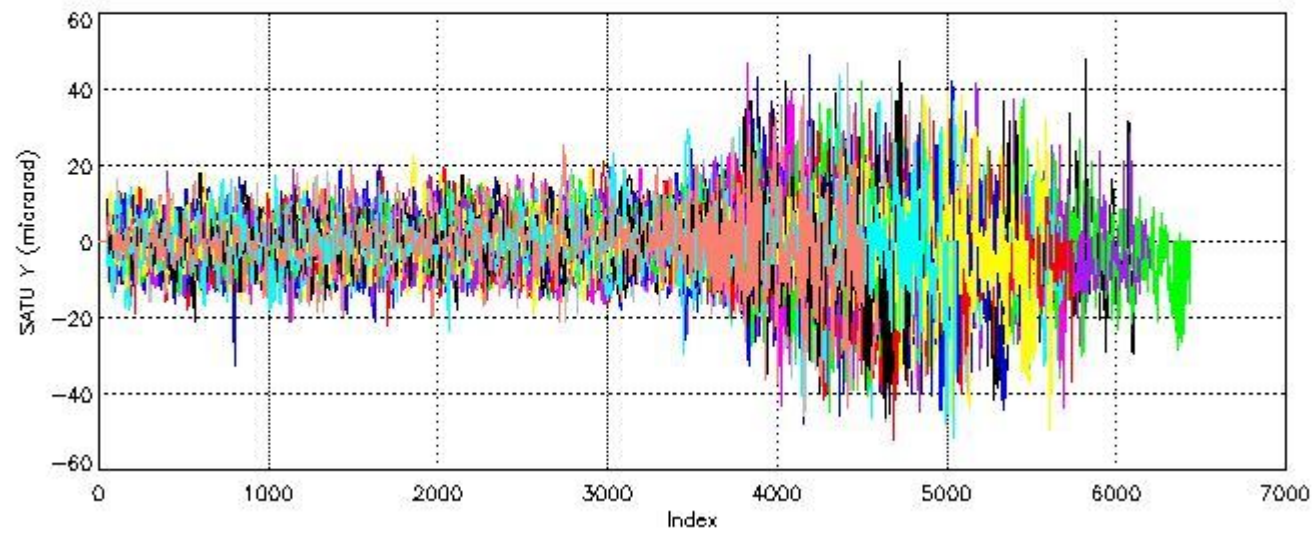

7.2 Statistics on SATU Noise Equivalent Angle (NEA) for DARK (D) and BRIGHT (B) products above 105 kms

The Star Acquisition and Tracking Unit (it is the CCD that tracks the star while it is occulted) Noise Equivalent Angle consists of the statistical angular variation of the SATU data above the atmosphere. Statistics (in microradians) above 105 km are computed for every occultation, giving four values per occultation: one in the 'X' direction and one in the 'Y' direction for dark and bright limbs. A mean value per day in every direction and limb is calculated and monitored in order to assess instrument performance in terms of star pointing.

7.2.1 SATU NEA Statistics (table)

Statistics	SATU X (D)	SATU Y (D)	SATU X (B)	SATU Y (B)
Mean:	0.21142	-0.75379	0.20429	-0.67973
St. deviation:	0.66308	4.8328	0.73578	4.4235
Maximum:	8.7000	18.500	4.3000	18.700
Minimum:	-24.100	-32.500	-10.600	-19.400