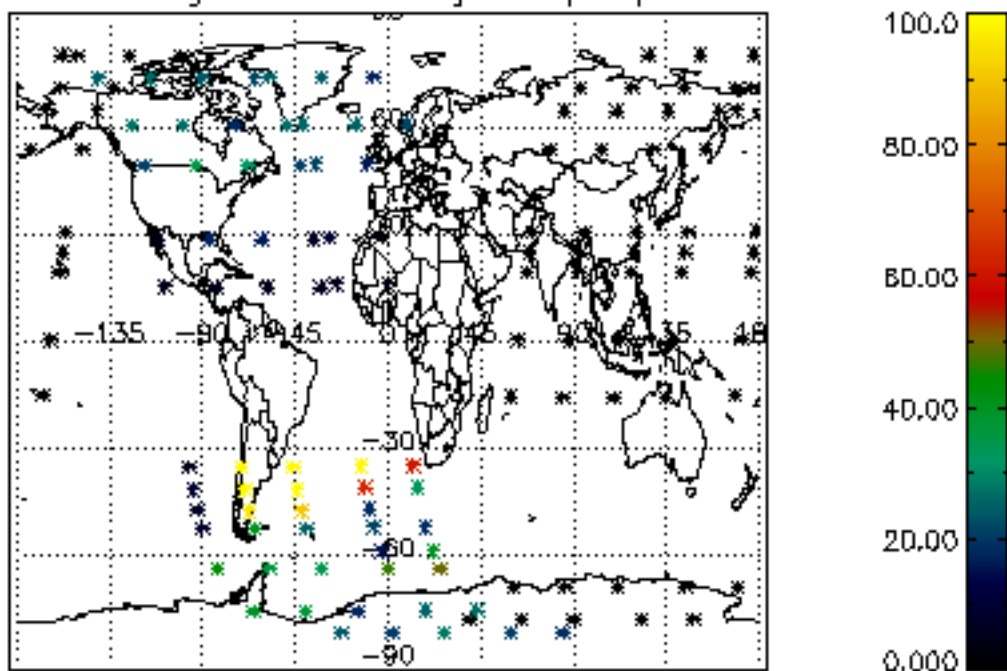

Percentage of cosmic ray hits per profile