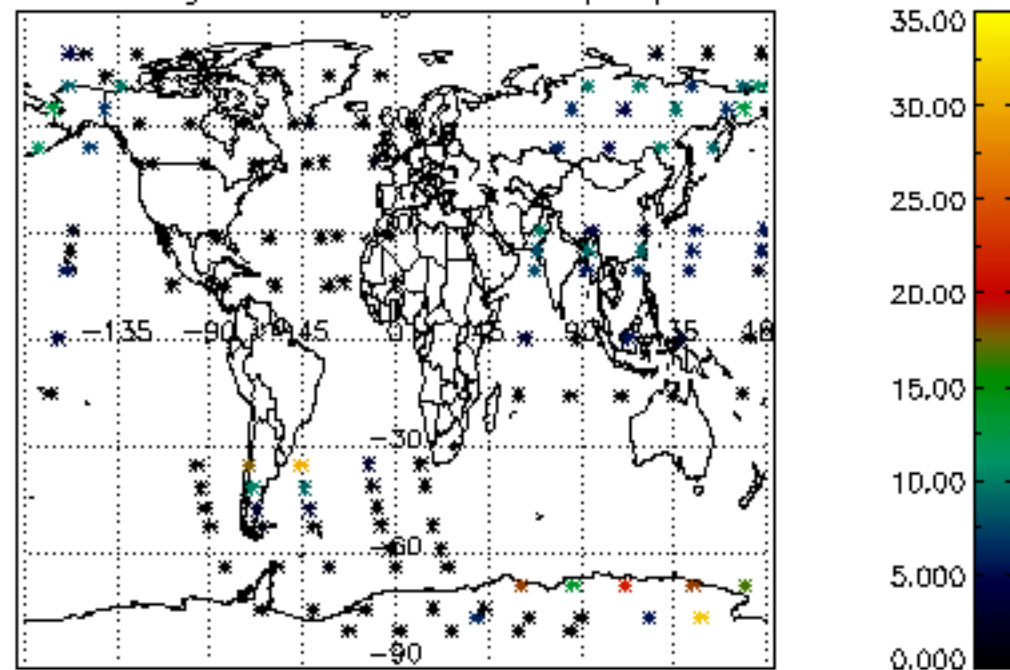

Percentage of cosmic ray hits per profile

Percentage of datation errors per profile

Percentage of star falling outside central band per profile

Percentage of saturation errors per profile

Tangent altitude at which the star is lost