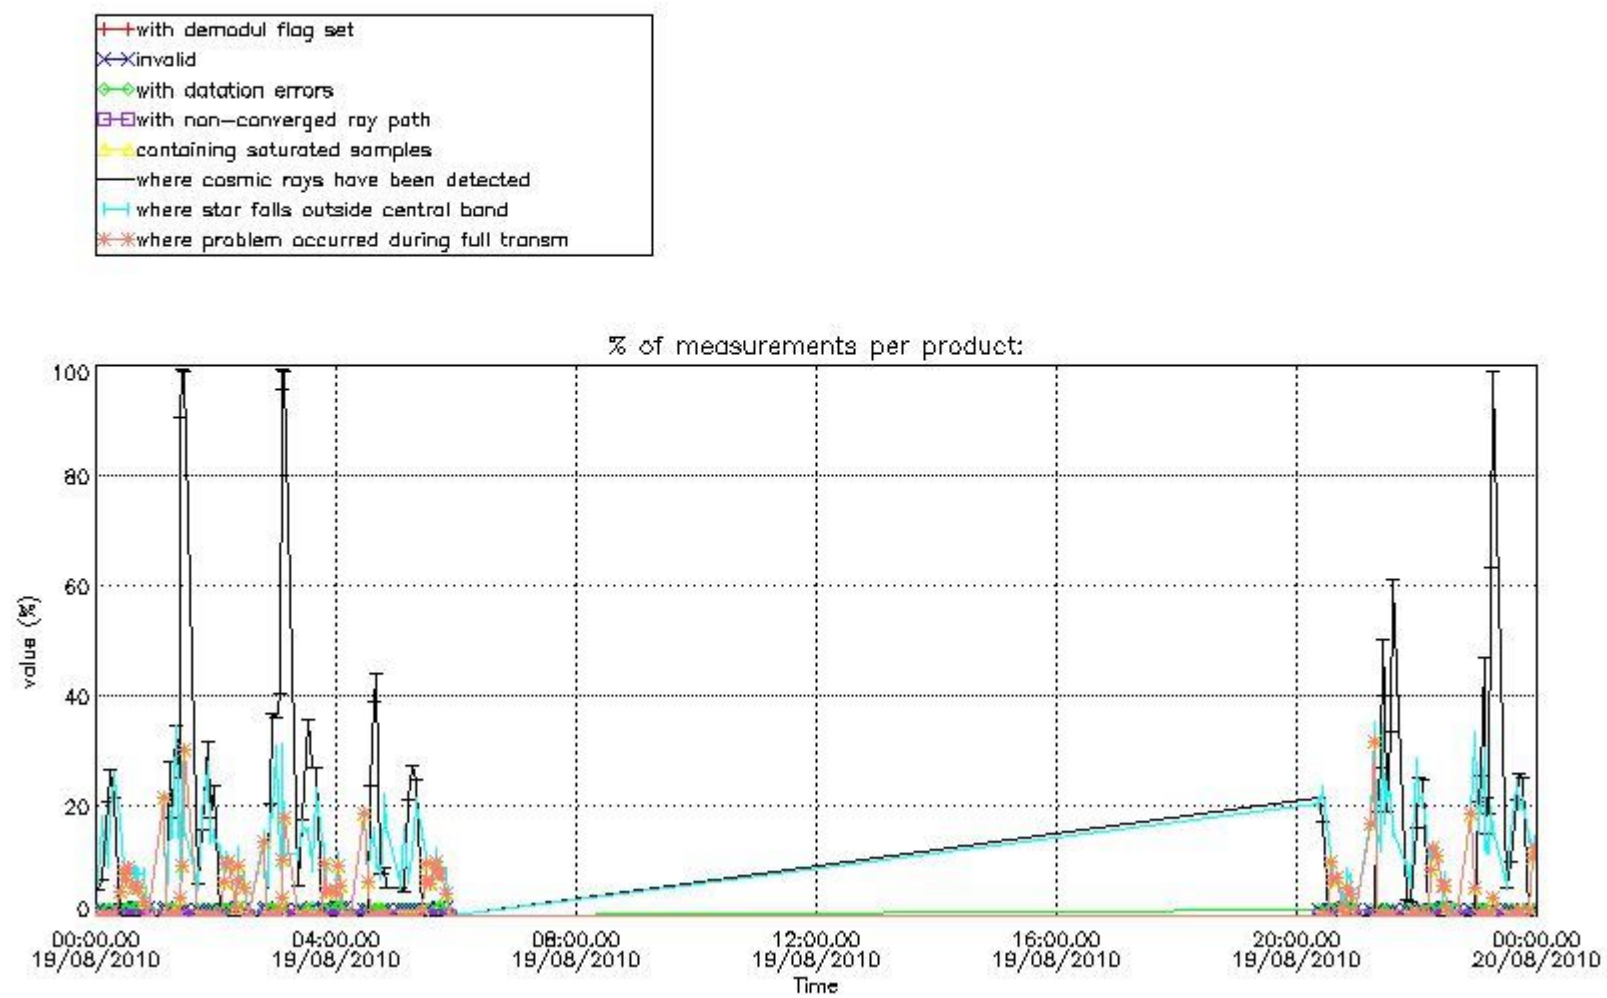

At least one measurement with demodulation flag set:	41.4815 %
Reference spectrum computed from DB:	0.00000 %
Reference spectrum with small number of measurements:	0.00000 %
SATU data not used:	0.00000 %

5.2 Plot quality information per product (time dependant)

5.3 Plot quality information per product (world map)