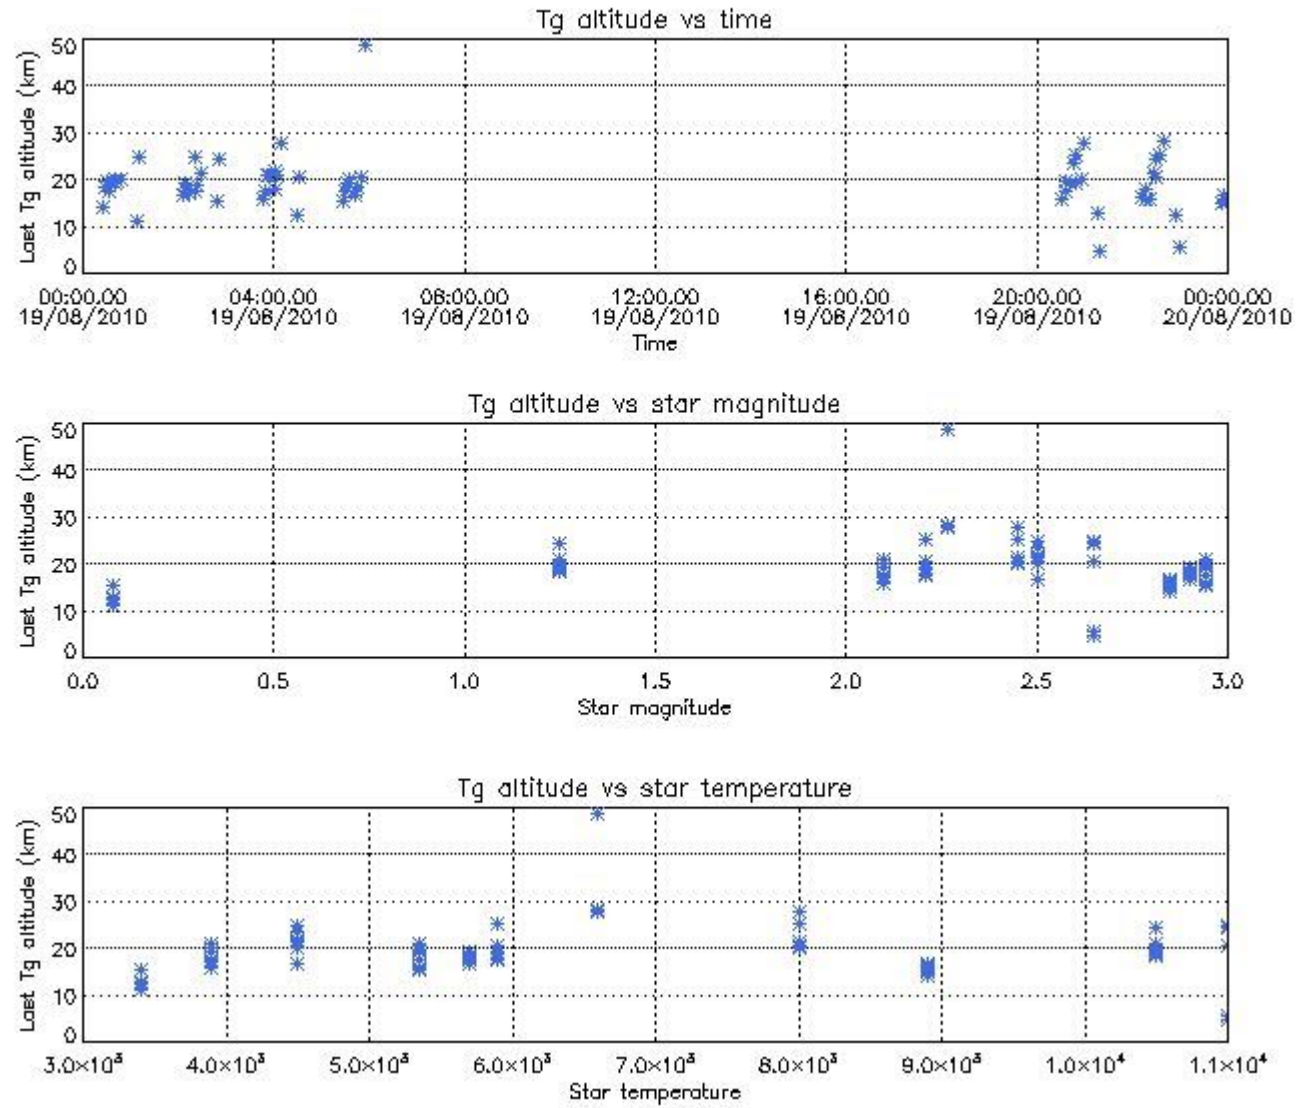

Tangent altitude at which the star is lost

7. Star Acquisition and Tracking Unit (SATU)

The Star Acquisition and Tracking Unit (SATU) analyses the position of the tracked star beam collected by the GOMOS telescope and deflected by the optical beam dispatcher. The main function of the SATU is to detect a star, provide its image position to the science data electronics and to help the pointing function to keep the star image at a fixed position. In tracking mode the SATU data is recorded with a frequency of 100 Hz.

7.1 SATU 'X' and 'Y' axis plots (dark limb)

SATU CCD 'X' and 'Y' axis plots are provided in order to detect any abnormal behaviour of the tracking system. For every occultation (color) the plot should remain stable (with some noise) until we are deep in the atmosphere where big fluctuations are registered due to the refractive effects.