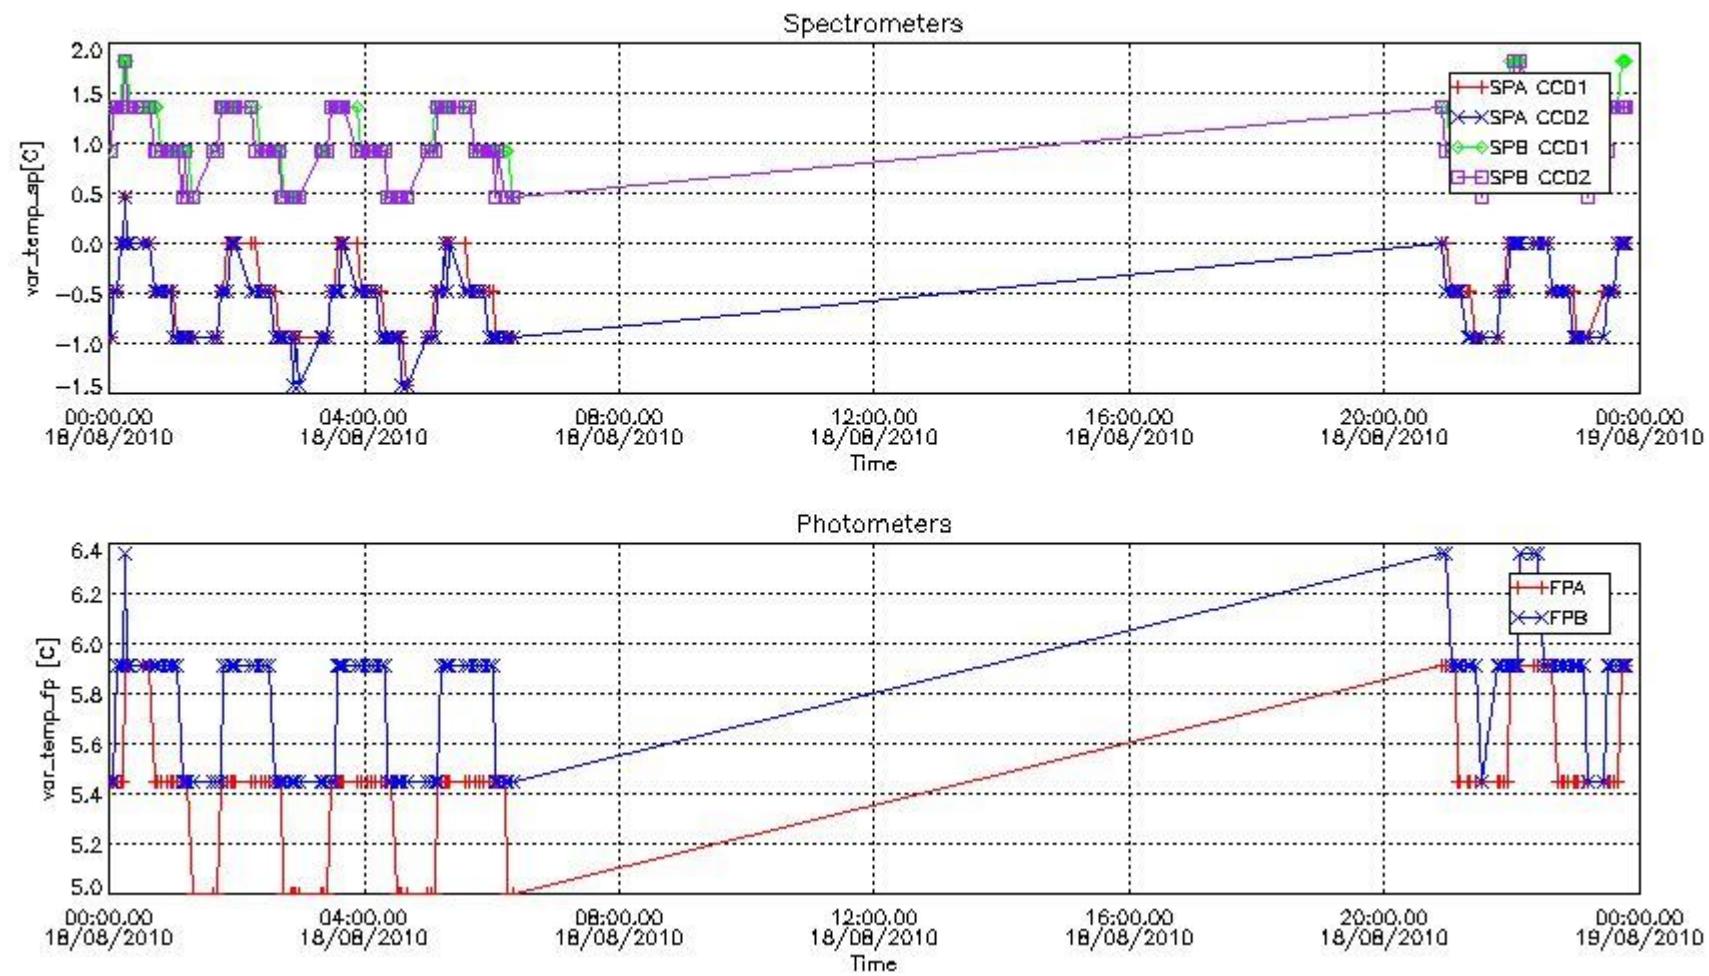

3. Plot of GOMOS spectrometers and photometers temperatures from level 1b data

4. Overview of dark signal processing per product

The Dark Charge (DC) is a temperature-dependant signal added to the useful measurements and it is therefore subtracted from them during the processing. There are two phenomena that produce a continuous increase of the DC: the "hot pixels" (a pixel is "hot" when its DC exceeds by a significant amount its value measured on ground at the same temperature) and the "Random Telegraphic Signal" (abrupt change positive or negative of the CCD pixel signal, random in time, affecting only the DC part of the signal and not the photon generated signal).

In this section a list of products that did not use the Dark Sky Area (DSA) observation for the DC computation is given. It is also provided the mean DC plot per product for dark limb products with no error flag set.

4.1 These products did not use the DSA observation for DC computation:

Product name	DC information
GOM_TRA_1PNPDE20100818_205309_000000432092_00129_44271_6433.N1	DC map used
GOM_TRA_1PNPDE20100818_205707_000000552092_00129_44271_6434.N1	DC map used
GOM_TRA_1PNPDE20100818_210237_000000592092_00129_44271_6435.N1	DC map used
GOM_TRA_1PNPDE20100818_210600_000000422092_00129_44271_6436.N1	DC map used
GOM_TRA_1PNPDE20100818_210756_000000492092_00129_44271_6437.N1	DC map used
GOM_TRA_1PNPDE20100818_211104_000000452092_00129_44271_6438.N1	DC map used
GOM_TRA_1PNPDE20100818_211737_000000372092_00129_44271_6439.N1	DC map used
GOM_TRA_1PNPDE20100818_211916_000000342092_00129_44271_6440.N1	DC map used
GOM_TRA_1PNPDE20100818_212050_000000382092_00129_44271_6441.N1	DC map used
GOM_TRA_1PNPDE20100818_212608_000000382092_00129_44271_6442.N1	DC map used