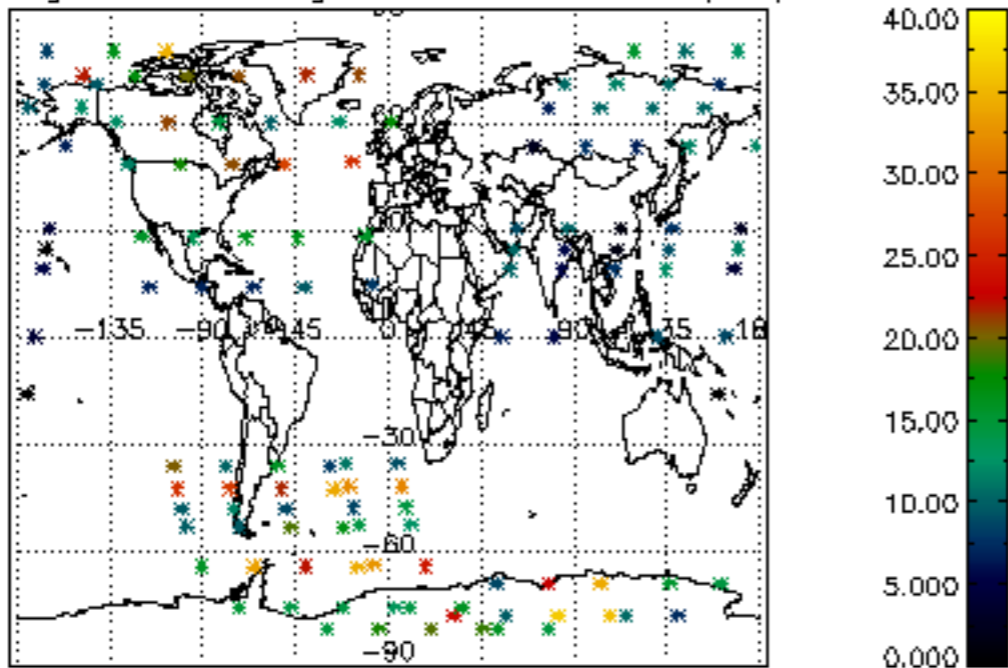

Percentage of star falling outside central band per profile