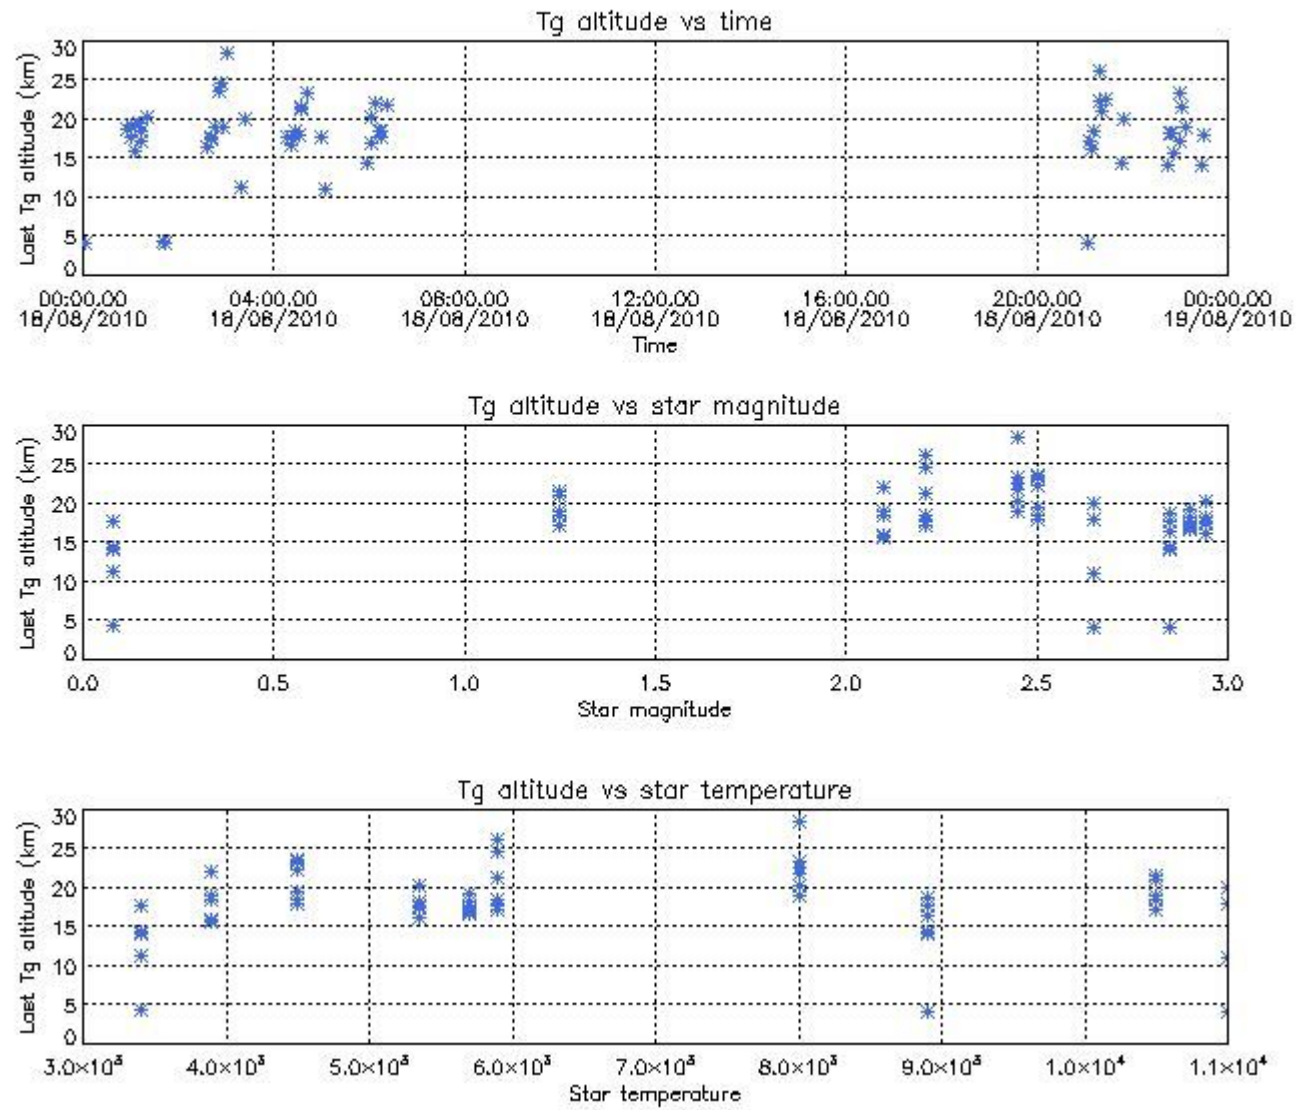

Tangent altitude at which the star is lost

7. Star Acquisition and Tracking Unit (SATU)

The Star Acquisition and Tracking Unit (SATU) analyses the position of the tracked star beam collected by the GOMOS telescope and deflected by the optical beam dispatcher. The main function of the SATU is to detect a star, provide its image position to the science data electronics and to help the pointing function to keep the star image at a fixed position. In tracking mode the SATU data is recorded with a frequency of 100 Hz.

7.1 SATU 'X' and 'Y' axis plots (dark limb)

SATU CCD 'X' and 'Y' axis plots are provided in order to detect any abnormal behaviour of the tracking system. For every occultation (color) the plot should remain stable (with some noise) until we are deep in the atmosphere where big fluctuations are registered due to the refractive effects.