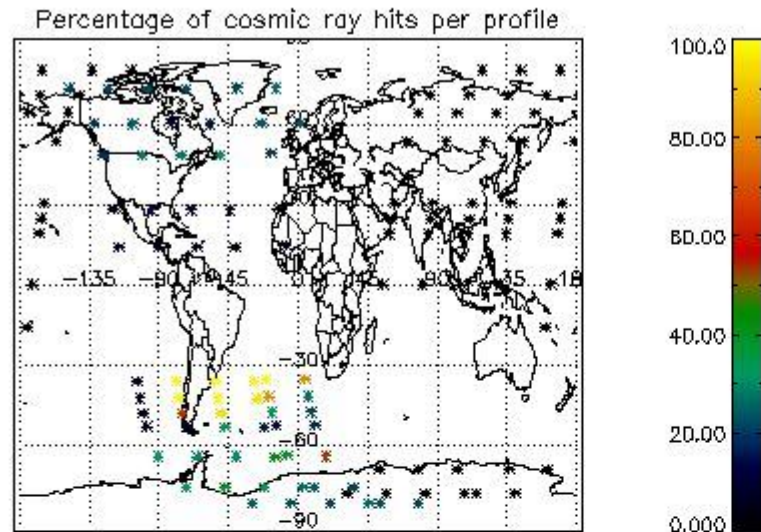

6. Statistics and plot of tangent altitude of the last measurement (DARK & BRIGHT products without errors)

6.1 Statistics on tangent altitude lost:

Statistics	DARK	BRIGHT	TWILIGHT
Mean:	13.478	17.813	NaN
St. deviation:	4.9415	4.8911	NaN
Maximum:	20.609	28.380	NaN
Minimum:	4.0154	4.0796	NaN
Number of data:	39.000	59.000	NaN

6.2 Plot for DARK limb products