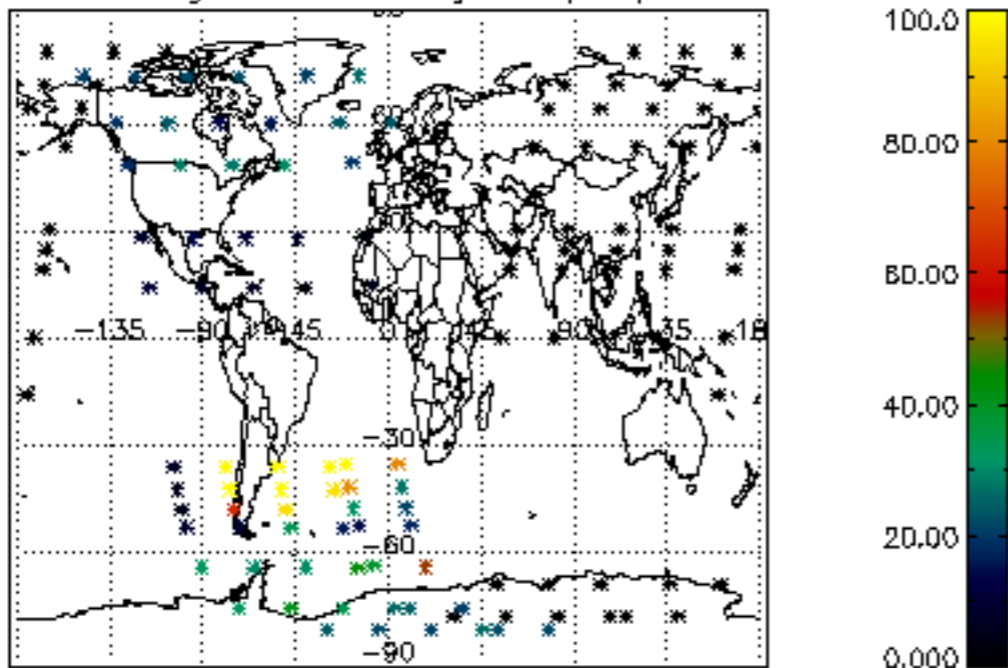

Percentage of cosmic ray hits per profile