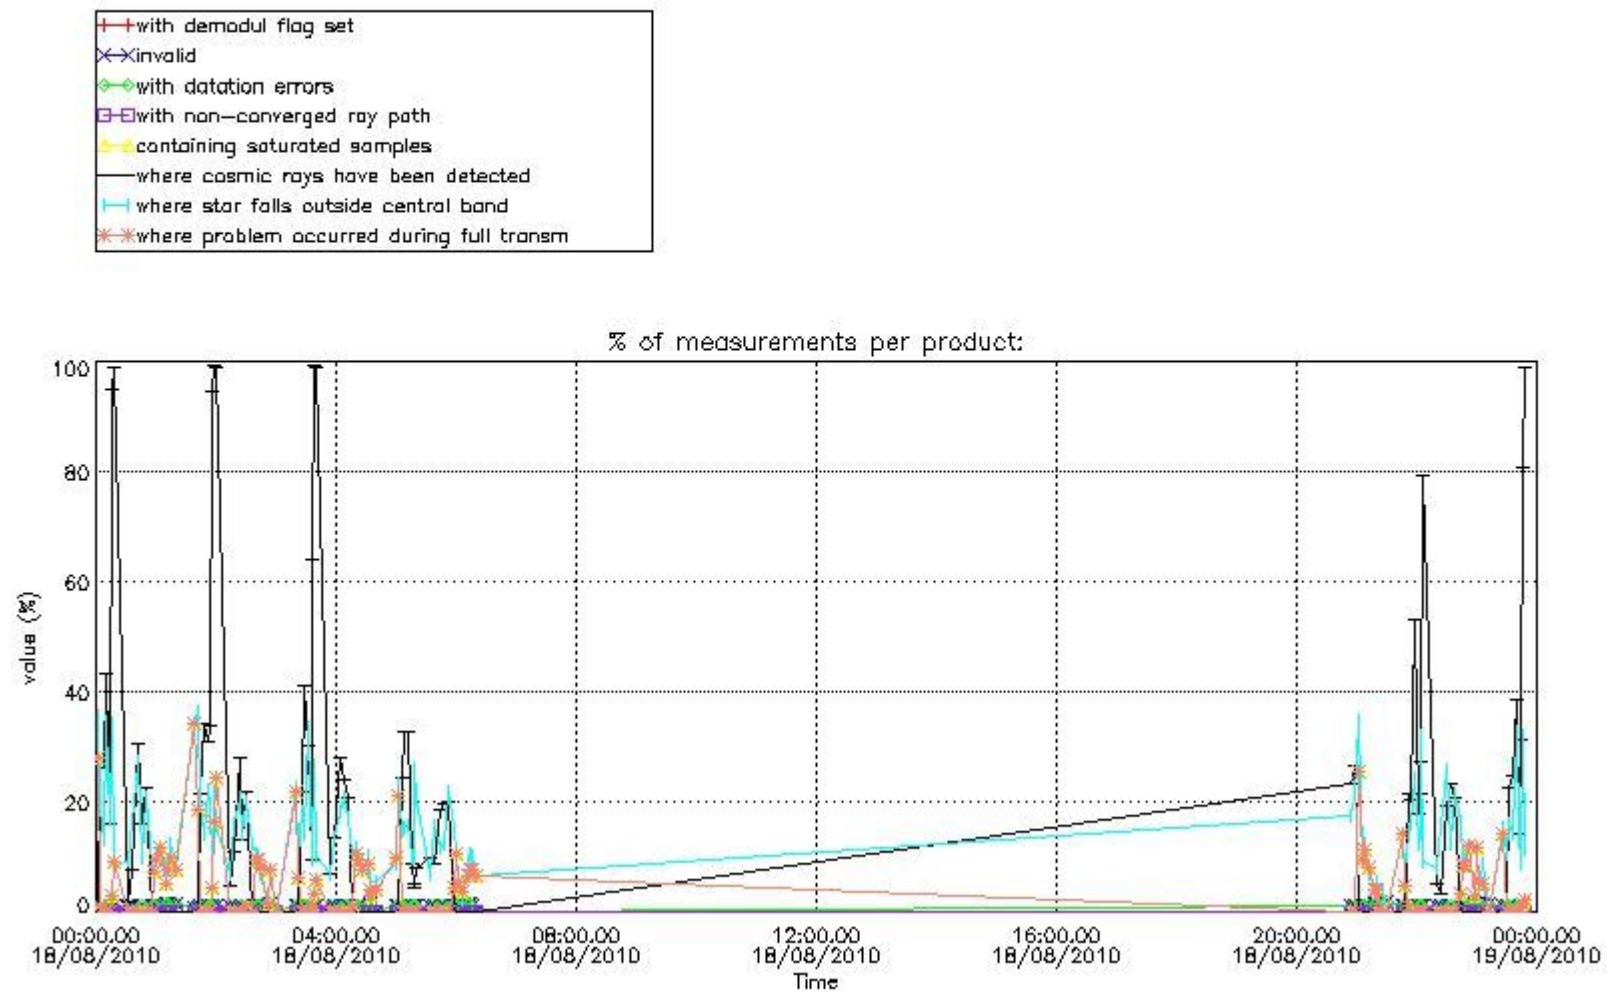

5. Demodulation flag and quality information monitoring

In this section it is presented the modulation information extracted from the pcd (product confidence data) at measurement level and information extracted from the Quality Summary dataset. Only products without errors (error flag in the MPH set to "0") are used.

5.1 Percentage of products during reporting period with:

At least one measurement with demodulation flag set:	44.9612 %
Reference spectrum computed from DB:	0.00000 %
Reference spectrum with small number of measurements:	0.00000 %
SATU data not used:	0.00000 %

5.2 Plot quality information per product (time dependant)

5.3 Plot quality information per product (world map)