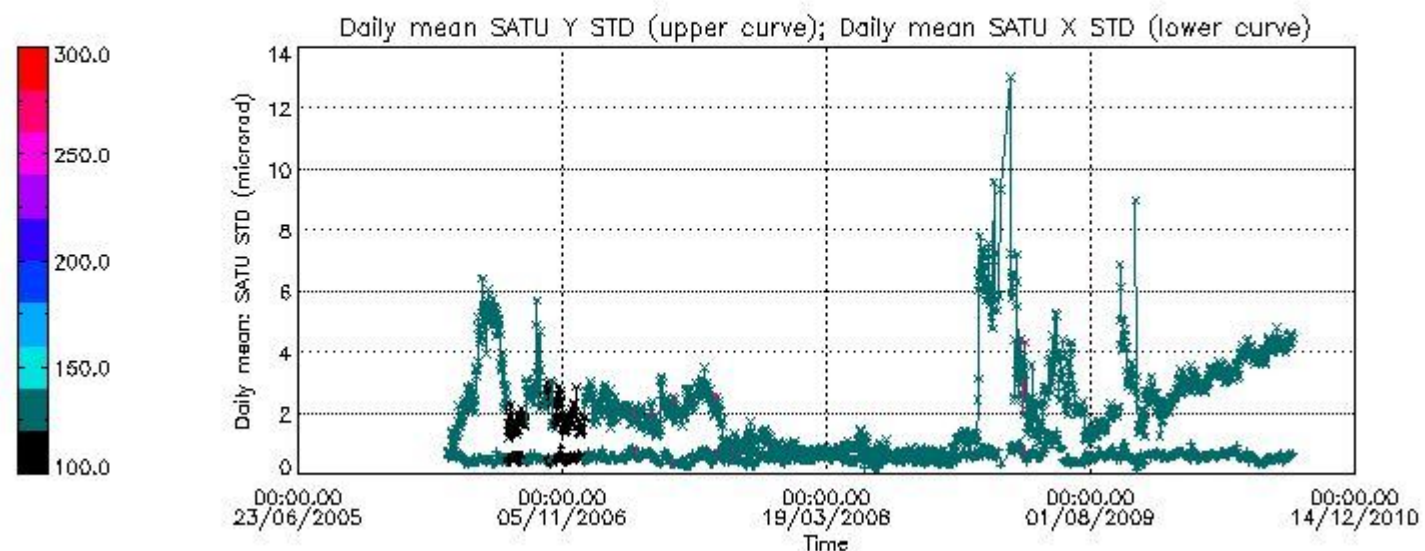

Number of data:	41650.	41650.	56300.	56300.

7.2.2 Trend of daily SATU NEA St. deviation since 1st April 2006 (dark limb)

The long term trend of the SATU 'X' and 'Y' standard deviations should be constant during the whole mission.

The colorbar represents the start tangent altitude (km) of the occultations.

Upper curve: STD of SATU Y axis
Lower curve: STD of SATU X axis

8. Auxiliary Data Files used for the production reported in section 2.4

The number reported in the third column indicates since which file (see list in section 2.4) the corresponding auxiliary file has been used. The fourth column is the date of those product files.

Type	Auxiliary Filename	Used since product	Used since product date
INST_PHYS_CHARACTERISTICS	GOM_INS_AXVIEC20091111_143220_20030716_120000_20500101_000000	1	18-AUG-2010 00:01:02
CALIBRATION_DATABASE	GOM_CAL_AXVIEC20100810_092831_20100808_000000_20500101_000000	1	18-AUG-2010 00:01:02
CALIBRATION_DATABASE	GOM_CAL_AXVIEC20100818_095357_20100816_000000_20500101_000000	88	18-AUG-2010 20:53:09
LEVEL-1B_PROC_CONFIG	GOM_PR1_AXVIEC20091111_145255_20020301_000000_20500101_000000	1	18-AUG-2010 00:01:02
STAR_CATALOGUE	GOM_CAT_AXVIEC20020121_161009_20020101_000000_20200101_000000	1	18-AUG-2010 00:01:02
STELLAR_SPECTRA_DATABANK	GOM_STS_AXVIEC20091111_151504_20020101_160000_20500101_000000	1	18-AUG-2010 00:01:02
ECMWF_FILE	AUX_ECF_AXNECM20100817_055637_20100817_210000_20100818_090000	1	18-AUG-2010 00:01:02
ECMWF_FILE	AUX_ECF_AXNECM20100817_171637_20100818_030000_20100818_150000	44	18-AUG-2010 03:19:17
ECMWF_FILE	AUX_ECA_AXNECM20100818_052114_20100817_210000_20100818_090000	66	18-AUG-2010 04:59:53
ECMWF_FILE	AUX_ECF_AXNECM20100818_054114_20100818_150000_20100819_030000	88	18-AUG-2010 20:53:09
ECMWF_FILE	AUX_ECF_AXNECM20100818_054114_20100818_210000_20100819_090000	106	18-AUG-2010 22:04:54
OPTIONAL_ECMWF_FILE	MISSING	1	18-AUG-2010 00:01:02
ORBIT_DATA_FILE	DOR_NAV_OPNPDE20100817_223230_000057382092_00115_44257_0972.N1	1	18-AUG-2010 00:01:02
ORBIT_DATA_FILE	AUX_FPO_AXVPDS20100817_091636_20100816_195839_20100826_212453	6	18-AUG-2010 00:15:18
ORBIT_DATA_FILE	DOR_NAV_OPNPDE20100818_014906_000041442092_00117_44259_0974.N1	27	18-AUG-2010 01:54:28
ORBIT_DATA_FILE	DOR_NAV_OPNPDE20100818_030329_000060572092_00118_44260_0975.N1	44	18-AUG-2010 03:19:17
ORBIT_DATA_FILE	DOR_NAV_OPNPDE20100818_044944_000057382092_00119_44261_0976.N1	66	18-AUG-2010 04:59:53
ORBIT_DATA_FILE	DOR_NAV_OPNPDE20100818_205125_000038252092_00129_44271_0977.N1	88	18-AUG-2010 20:53:09
ORBIT_DATA_FILE	DOR_NAV_OPNPDE20100818_220030_000057382092_00129_44271_0978.N1	106	18-AUG-2010 22:04:54
ORBIT_DATA_FILE	AUX_FPO_AXVPDS20100818_092114_20100817_192702_20100827_205316	129	18-AUG-2010 23:45:31