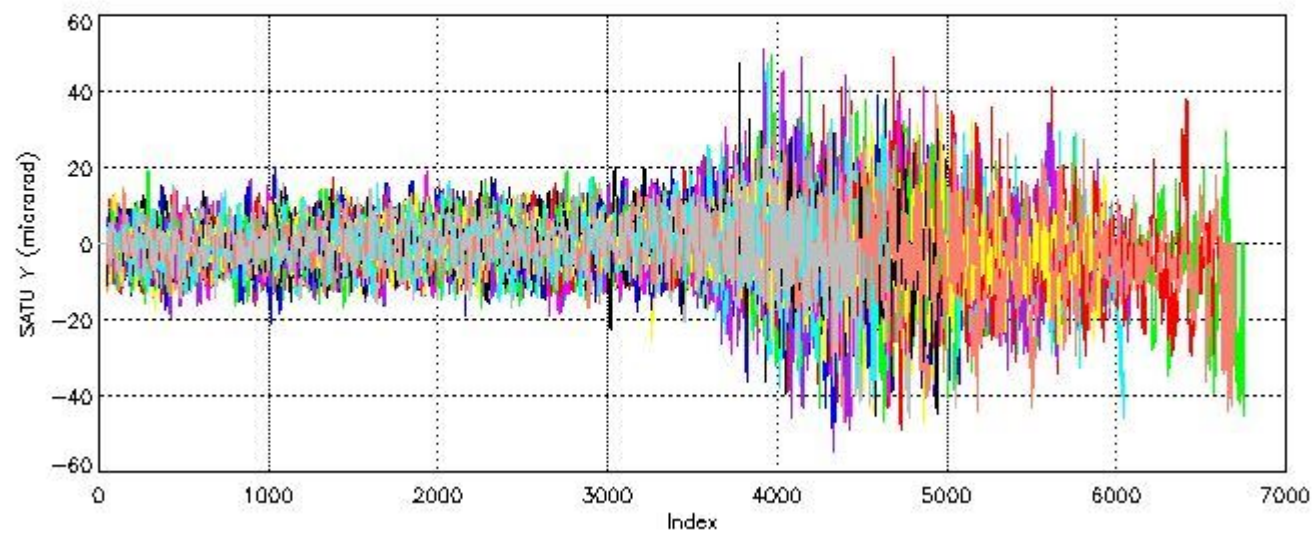

7.2 Statistics on SATU Noise Equivalent Angle (NEA) for DARK (D) and BRIGHT (B) products above 105 kms

The Star Acquisition and Tracking Unit (it is the CCD that tracks the star while it is occulted) Noise Equivalent Angle consists of the statistical angular variation of the SATU data above the atmosphere. Statistics (in microradians) above 105 km are computed for every occultation, giving four values per occultation: one in the 'X' direction and one in the 'Y' direction for dark and bright limbs. A mean value per day in every direction and limb is calculated and monitored in order to assess instrument performance in terms of star pointing.

7.2.1 SATU NEA Statistics (table)

Statistics	SATU X (D)	SATU Y (D)	SATU X (B)	SATU Y (B)
Mean:	0.20719	-0.79929	0.20290	-0.71612
St. deviation:	0.64165	4.4407	0.73014	4.1857
Maximum:	5.3000	20.000	6.2000	18.600
Minimum:	-7.7000	-20.900	-20.200	-19.300