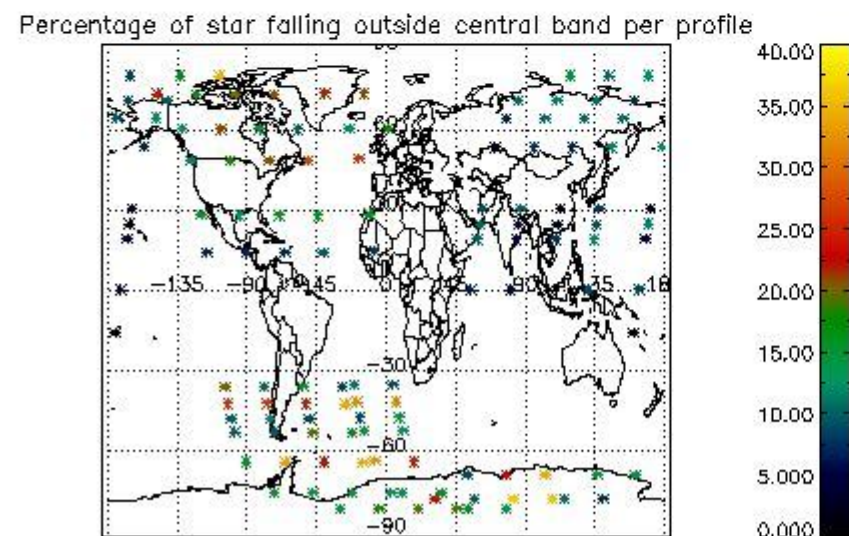

6. Statistics and plot of tangent altitude of the last measurement (DARK & BRIGHT products without errors)

6.1 Statistics on tangent altitude lost:

Statistics	DARK	BRIGHT	TWILIGHT
Mean:	13.478	17.813	NaN
St. deviation:	4.9415	4.8911	NaN
Maximum:	20.609	28.380	NaN
Minimum:	4.0154	4.0796	NaN
Number of data:	39.000	59.000	NaN

6.2 Plot for DARK limb products