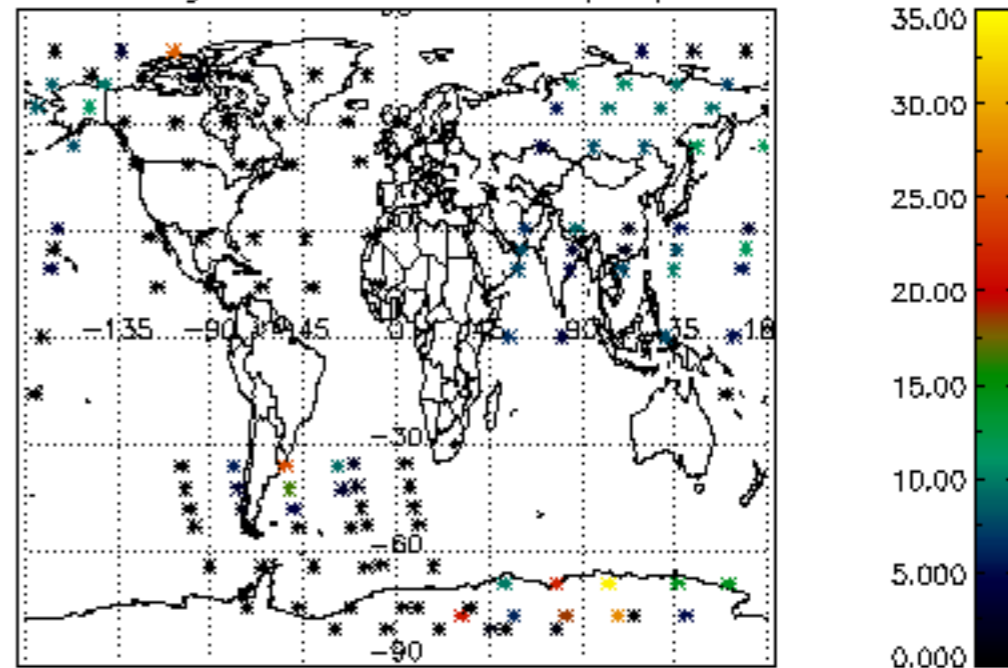

Percentage of cosmic ray hits per profile

Percentage of datation errors per profile

Percentage of star falling outside central band per profile

Percentage of saturation errors per profile

Tangent altitude at which the star is lost