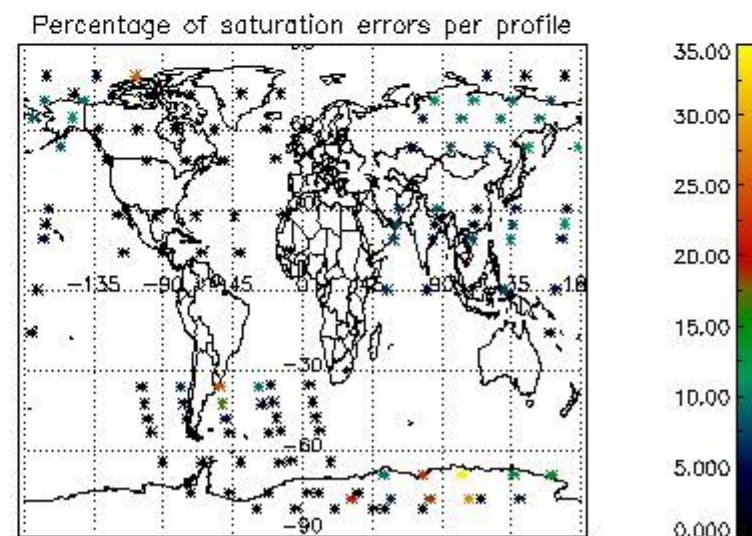

6. Statistics and plot of tangent altitude of the last measurement (DARK & BRIGHT products without errors)

6.1 Statistics on tangent altitude lost:

Statistics	DARK	BRIGHT	TWILIGHT
Mean:	13.478	17.813	NaN
St. deviation:	4.9415	4.8911	NaN
Maximum:	20.609	28.380	NaN
Minimum:	4.0154	4.0796	NaN
Number of data:	39.000	59.000	NaN

6.2 Plot for DARK limb products