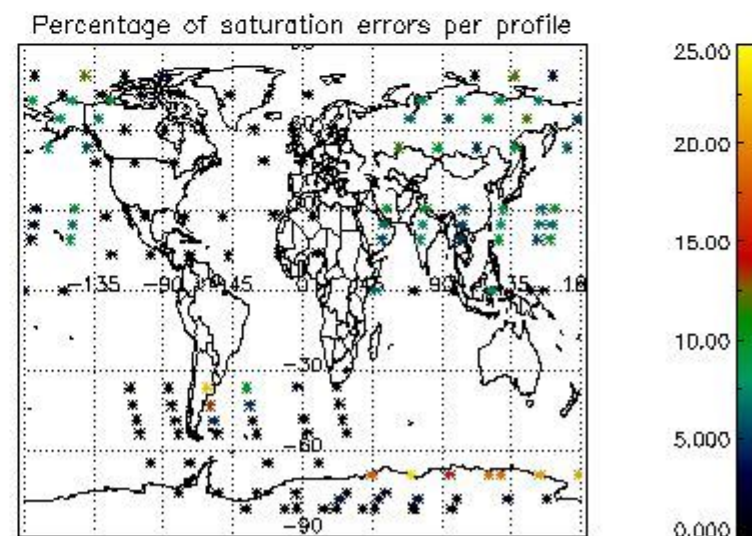

6. Statistics and plot of tangent altitude of the last measurement (DARK & BRIGHT products without errors)

6.1 Statistics on tangent altitude lost:

Statistics	DARK	BRIGHT	TWILIGHT
Mean:	14.571	18.412	NaN
St. deviation:	4.2443	3.7748	NaN
Maximum:	22.734	29.218	NaN
Minimum:	4.6771	10.445	NaN
Number of data:	39.000	73.000	NaN

6.2 Plot for DARK limb products