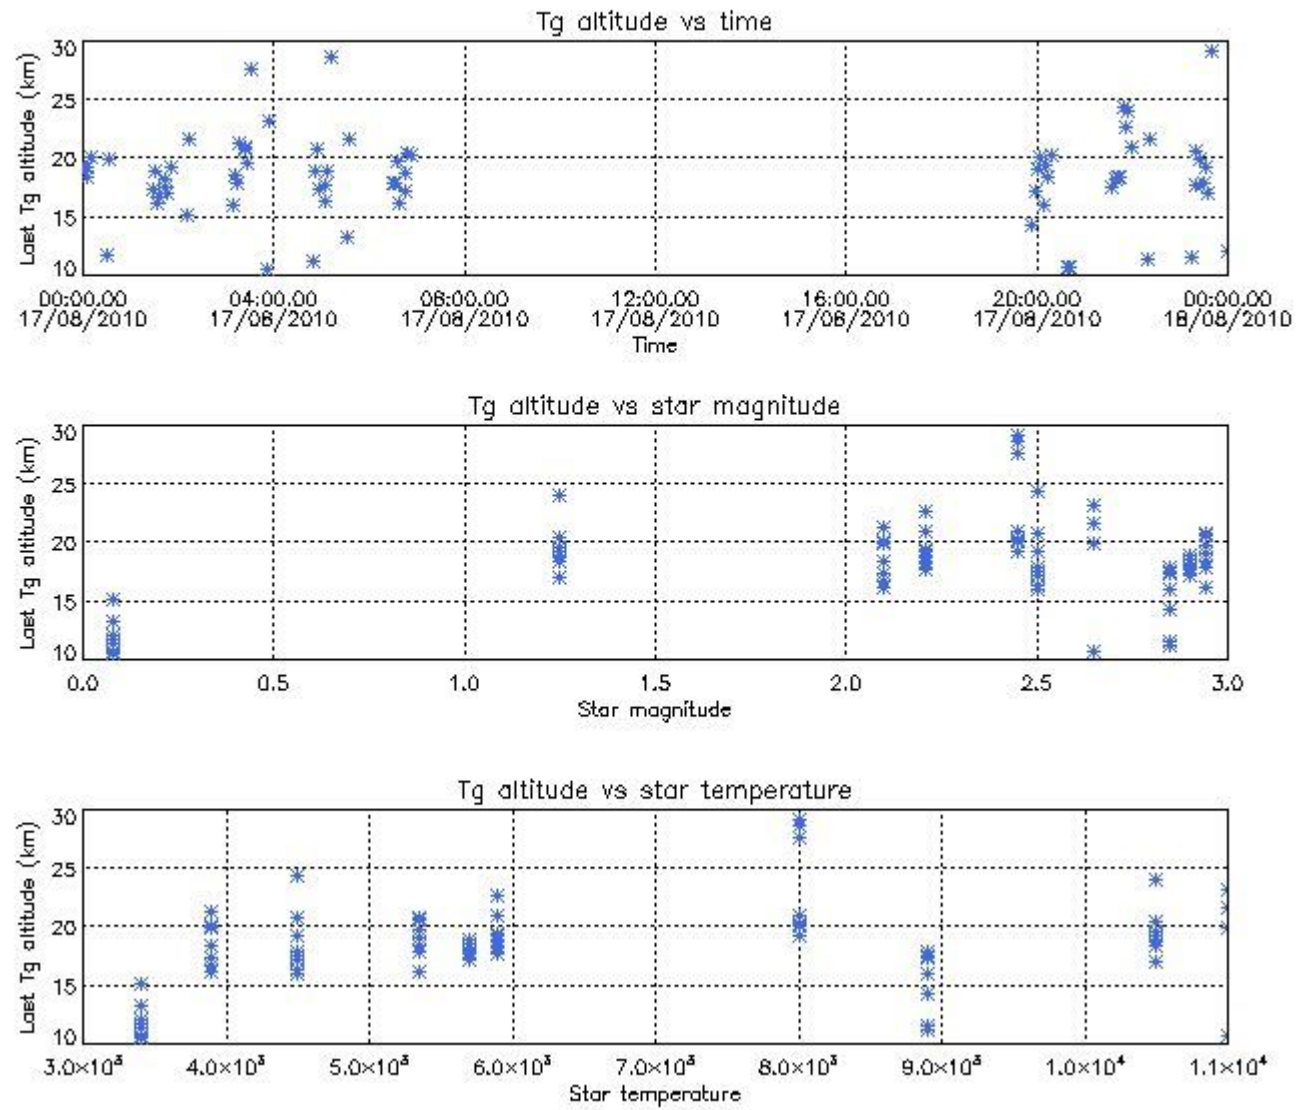

Tangent altitude at which the star is lost

7. Star Acquisition and Tracking Unit (SATU)

The Star Acquisition and Tracking Unit (SATU) analyses the position of the tracked star beam collected by the GOMOS telescope and deflected by the optical beam dispatcher. The main function of the SATU is to detect a star, provide its image position to the science data electronics and to help the pointing function to keep the star image at a fixed position. In tracking mode the SATU data is recorded with a frequency of 100 Hz.

7.1 SATU 'X' and 'Y' axis plots (dark limb)

SATU CCD 'X' and 'Y' axis plots are provided in order to detect any abnormal behaviour of the tracking system. For every occultation (color) the plot should remain stable (with some noise) until we are deep in the atmosphere where big fluctuations are registered due to the refractive effects.