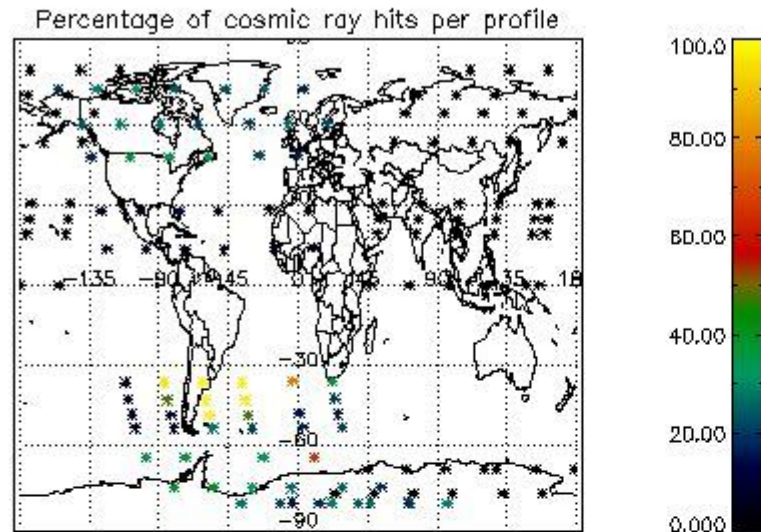

6. Statistics and plot of tangent altitude of the last measurement (DARK & BRIGHT products without errors)

6.1 Statistics on tangent altitude lost:

Statistics	DARK	BRIGHT	TWILIGHT
Mean:	14.571	18.412	NaN
St. deviation:	4.2443	3.7748	NaN
Maximum:	22.734	29.218	NaN
Minimum:	4.6771	10.445	NaN
Number of data:	39.000	73.000	NaN

6.2 Plot for DARK limb products