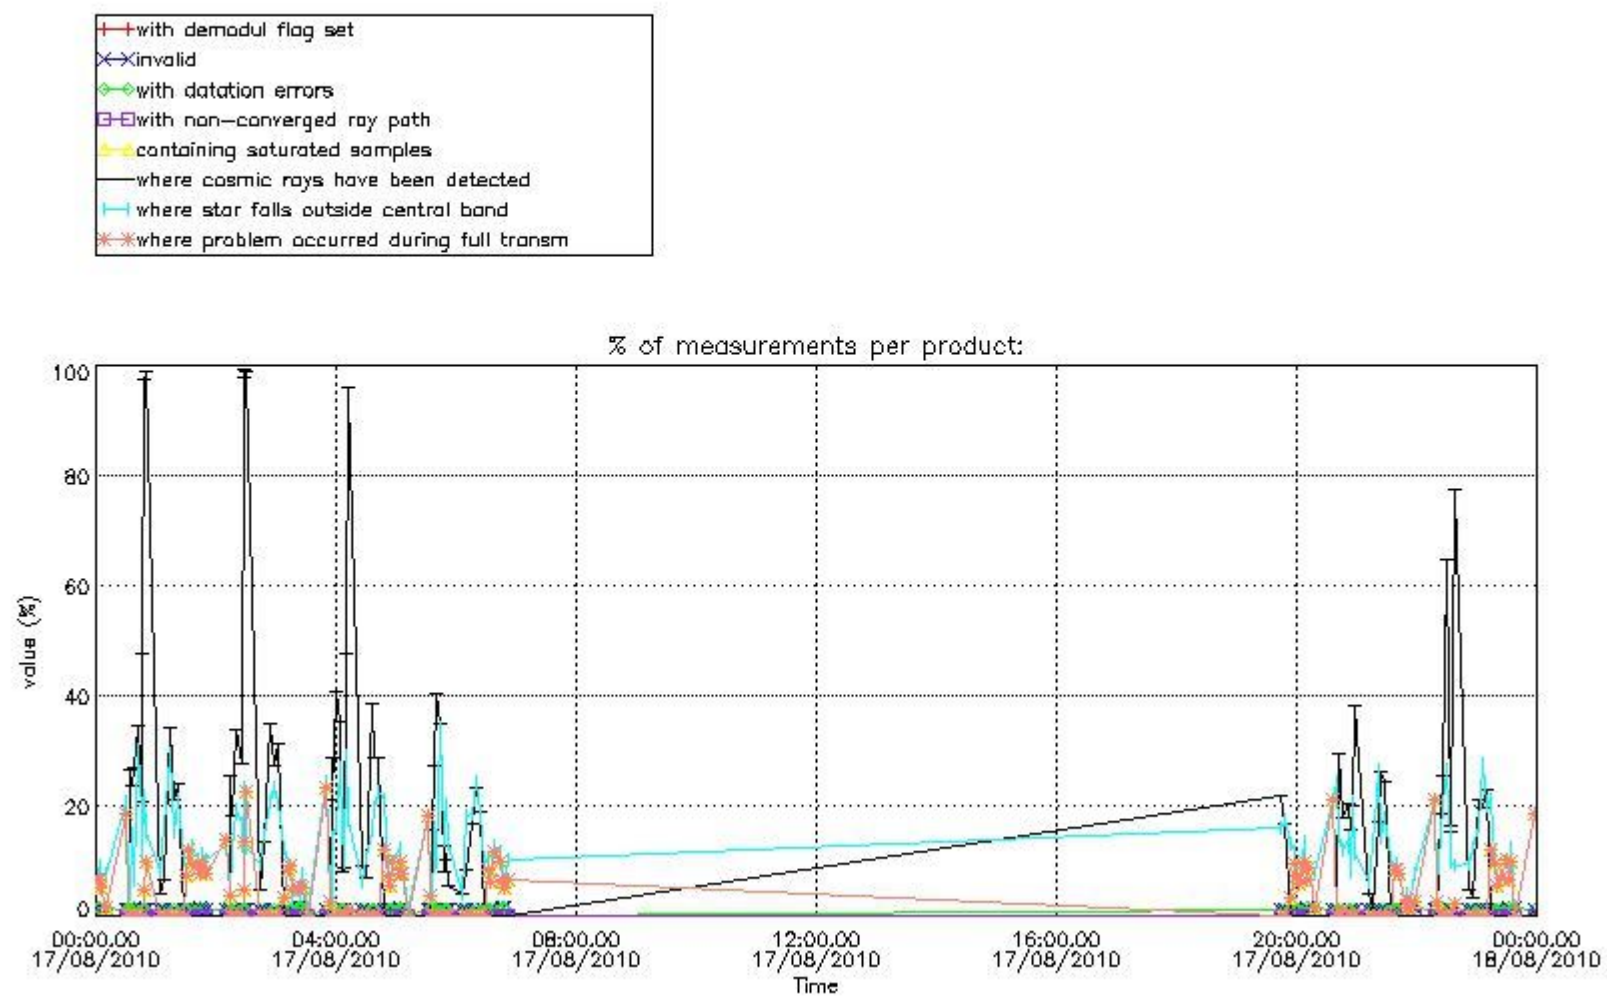

At least one measurement with demodulation flag set:	43.2432 %
Reference spectrum computed from DB:	0.00000 %
Reference spectrum with small number of measurements:	0.00000 %
SATU data not used:	0.00000 %

5.2 Plot quality information per product (time dependant)

5.3 Plot quality information per product (world map)