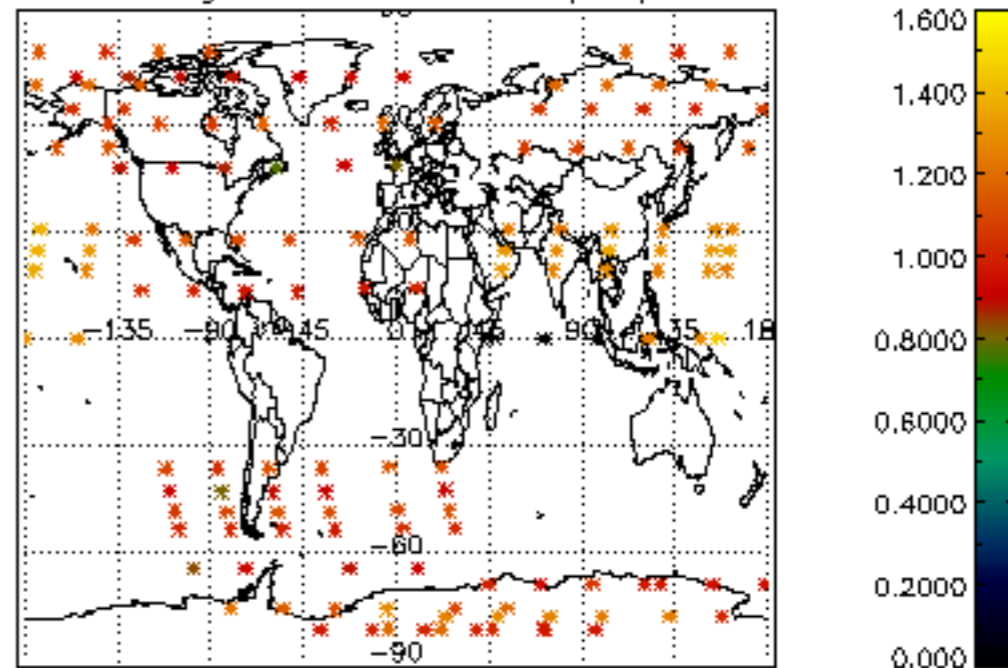

Percentage of datation errors per profile