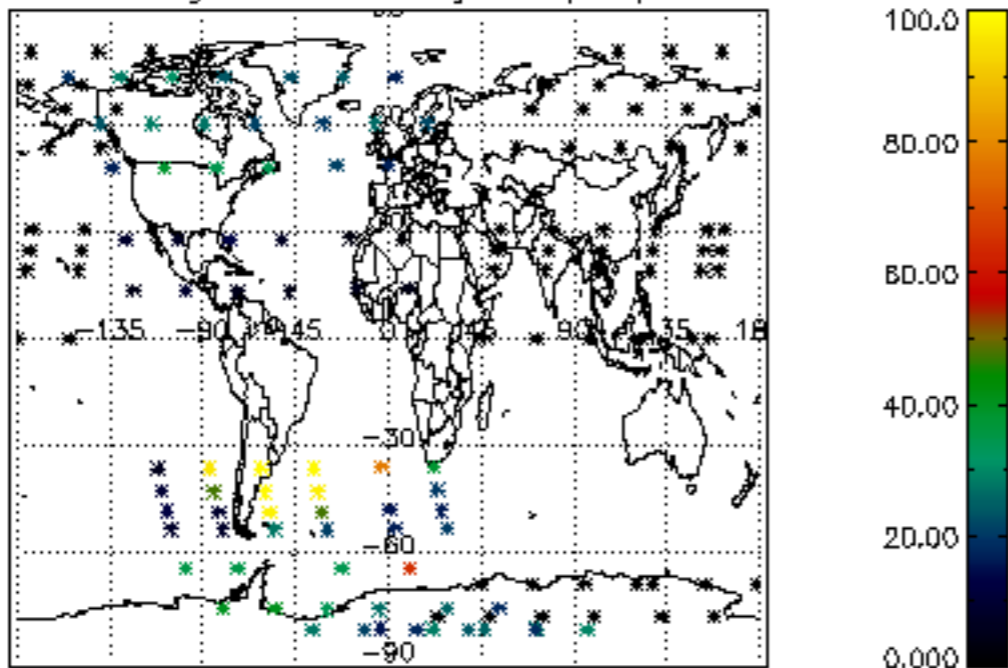

Percentage of cosmic ray hits per profile