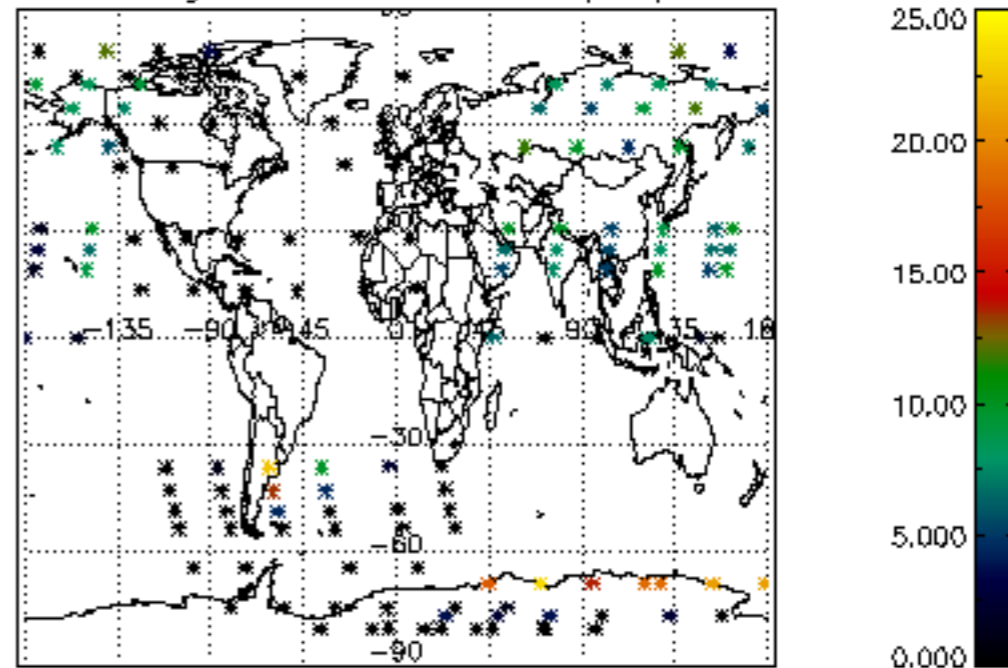

Percentage of cosmic ray hits per profile

Percentage of datation errors per profile

Percentage of star falling outside central band per profile

Percentage of saturation errors per profile

Tangent altitude at which the star is lost