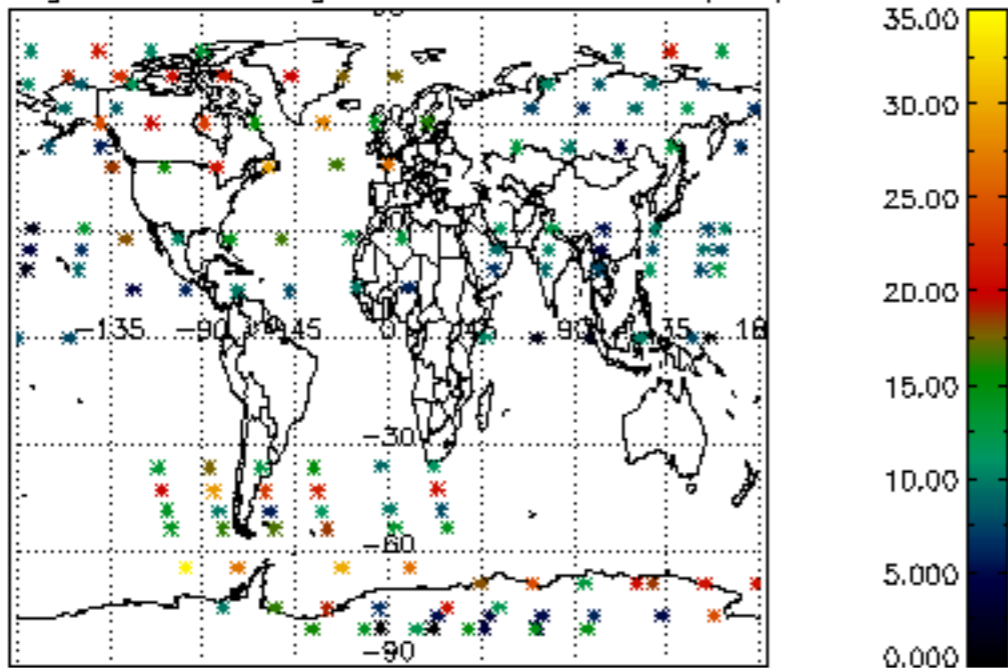

Percentage of star falling outside central band per profile