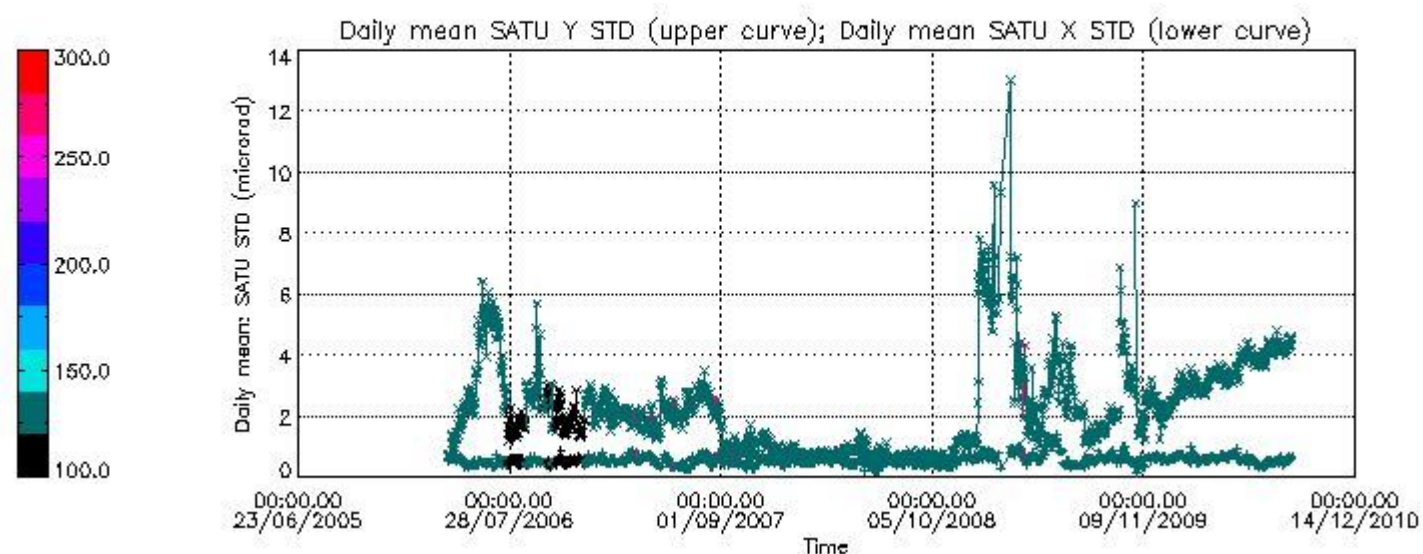

Number of data:	41700.	41700.	70250.	70250.

7.2.2 Trend of daily SATU NEA St. deviation since 1st April 2006 (dark limb)

The long term trend of the SATU 'X' and 'Y' standard deviations should be constant during the whole mission.

The colorbar represents the start tangent altitude (km) of the occultations.

Upper curve: STD of SATU Y axis

Lower curve: STD of SATU X axis

8. Auxiliary Data Files used for the production reported in section 2.4

The number reported in the third column indicates since which file (see list in section 2.4) the corresponding auxiliary file has been used. The fourth column is the date of those product files.

Type	Auxiliary Filename	Used since product	Used since product date
INST_PHYS_CHARACTERISTICS	GOM_INS_AXVIEC20091111_143220_20030716_120000_20500101_000000	1	17-AUG-2010 00:01:32
CALIBRATION_DATABASE	GOM_CAL_AXVIEC20100810_092831_20100808_000000_20500101_000000	1	17-AUG-2010 00:01:32
LEVEL-1B_PROC_CONFIG	GOM_PR1_AXVIEC20091111_145255_20020301_000000_20500101_000000	1	17-AUG-2010 00:01:32
STAR_CATALOGUE	GOM_CAT_AXVIEC20020121_161009_20020101_000000_20200101_000000	1	17-AUG-2010 00:01:32
STELLAR_SPECTRA_DATABANK	GOM_STS_AXVIEC20091111_151504_20020101_160000_20500101_000000	1	17-AUG-2010 00:01:32
ECMWF_FILE	AUX_ECF_AXNECM20100816_054114_20100816_210000_20100817_090000	1	17-AUG-2010 00:01:32
ECMWF_FILE	AUX_ECF_AXNECM20100816_170238_20100817_030000_20100817_150000	51	17-AUG-2010 03:50:55
ECMWF_FILE	AUX_ECA_AXNECM20100817_052112_20100816_210000_20100817_090000	74	17-AUG-2010 05:31:31
ECMWF_FILE	AUX_ECA_AXNECM20100817_165635_20100817_090000_20100817_210000	97	17-AUG-2010 19:44:04
ECMWF_FILE	AUX_ECF_AXNECM20100817_052113_20100817_150000_20100818_030000	111	17-AUG-2010 20:49:23
ECMWF_FILE	AUX_ECF_AXNECM20100817_055637_20100817_210000_20100818_090000	136	17-AUG-2010 22:36:19
OPTIONAL_ECMWF_FILE	MISSING	1	17-AUG-2010 00:01:32
ORBIT_DATA_FILE	DOR_NAV_OPNPDE20100816_230431_000057382092_00101_44243_0965.N1	1	17-AUG-2010 00:01:32
ORBIT_DATA_FILE	AUX_FPO_AXVPDS20100816_092113_20100815_184940_20100825_201554	12	17-AUG-2010 00:46:45
ORBIT_DATA_FILE	DOR_NAV_OPNPDE20100817_022106_000041442092_00103_44245_0967.N1	33	17-AUG-2010 02:22:43
ORBIT_DATA_FILE	DOR_NAV_OPNPDE20100817_033529_000060572092_00104_44246_0968.N1	51	17-AUG-2010 03:50:55
ORBIT_DATA_FILE	DOR_NAV_OPNPDE20100817_052145_000057382092_00105_44247_0969.N1	74	17-AUG-2010 05:31:31
ORBIT_DATA_FILE	DOR_NAV_OPNPDE20100817_194229_000035072092_00114_44256_0970.N1	97	17-AUG-2010 19:44:04
ORBIT_DATA_FILE	DOR_NAV_OPNPDE20100817_204614_000060572092_00114_44256_0971.N1	111	17-AUG-2010 20:49:23
ORBIT_DATA_FILE	DOR_NAV_OPNPDE20100817_223230_000057382092_00115_44257_0972.N1	136	17-AUG-2010 22:36:19