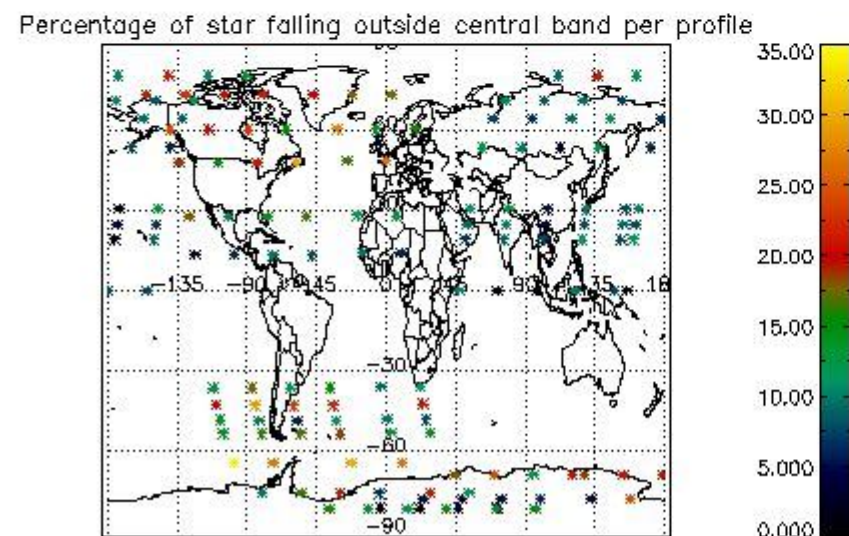

6. Statistics and plot of tangent altitude of the last measurement (DARK & BRIGHT products without errors)

6.1 Statistics on tangent altitude lost:

Statistics	DARK	BRIGHT	TWILIGHT
Mean:	14.571	18.412	NaN
St. deviation:	4.2443	3.7748	NaN
Maximum:	22.734	29.218	NaN
Minimum:	4.6771	10.445	NaN
Number of data:	39.000	73.000	NaN

6.2 Plot for DARK limb products