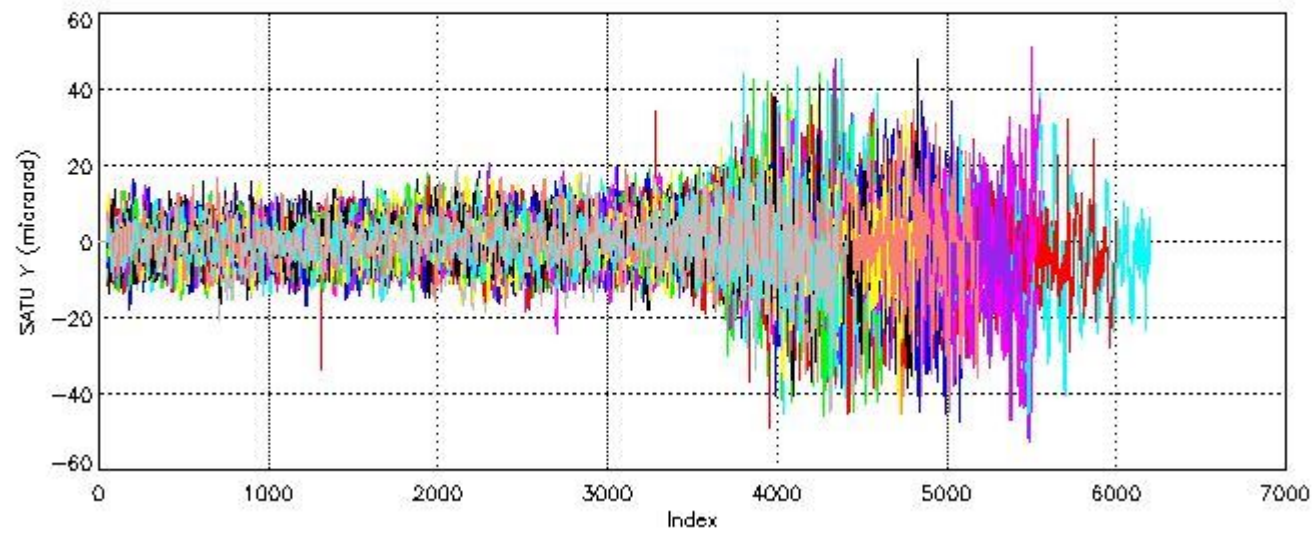

7.2 Statistics on SATU Noise Equivalent Angle (NEA) for DARK (D) and BRIGHT (B) products above 105 kms

The Star Acquisition and Tracking Unit (it is the CCD that tracks the star while it is occulted) Noise Equivalent Angle consists of the statistical angular variation of the SATU data above the atmosphere.

Statistics (in microradians) above 105 km are computed for every occultation, giving four values per occultation: one in the 'X' direction and one in the 'Y' direction for dark and bright limbs. A mean value per day in every direction and limb is calculated and monitored in order to assess instrument performance in terms of star pointing.

7.2.1 SATU NEA Statistics (table)

Statistics	SATU X (D)	SATU Y (D)	SATU X (B)	SATU Y (B)
Mean:	0.17943	-0.75763	0.21633	-0.72474
St. deviation:	0.66910	4.3501	0.70705	4.0658
Maximum:	5.0000	16.700	4.5000	16.700
Minimum:	-4.5000	-20.500	-4.2000	-17.600