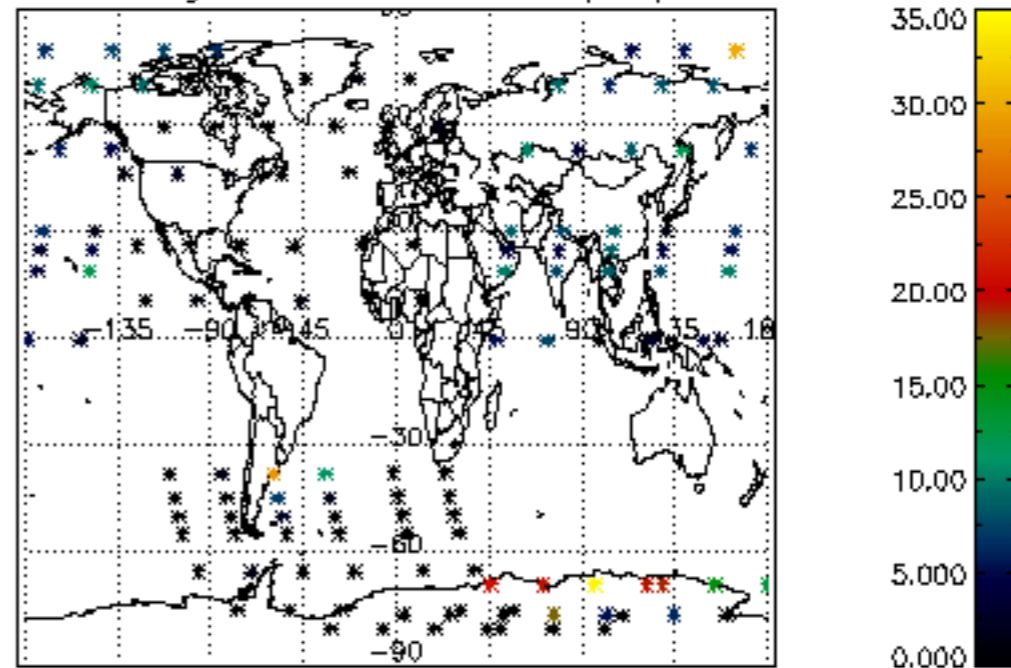

Percentage of cosmic ray hits per profile

Percentage of datation errors per profile

Percentage of star falling outside central band per profile

Percentage of saturation errors per profile

Tangent altitude at which the star is lost