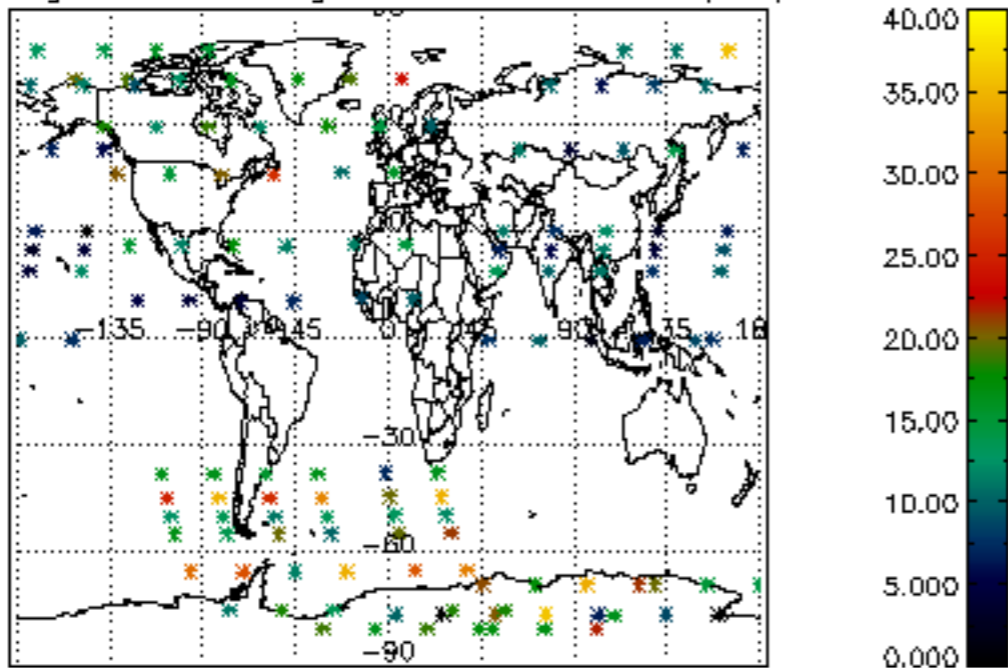

Percentage of star falling outside central band per profile