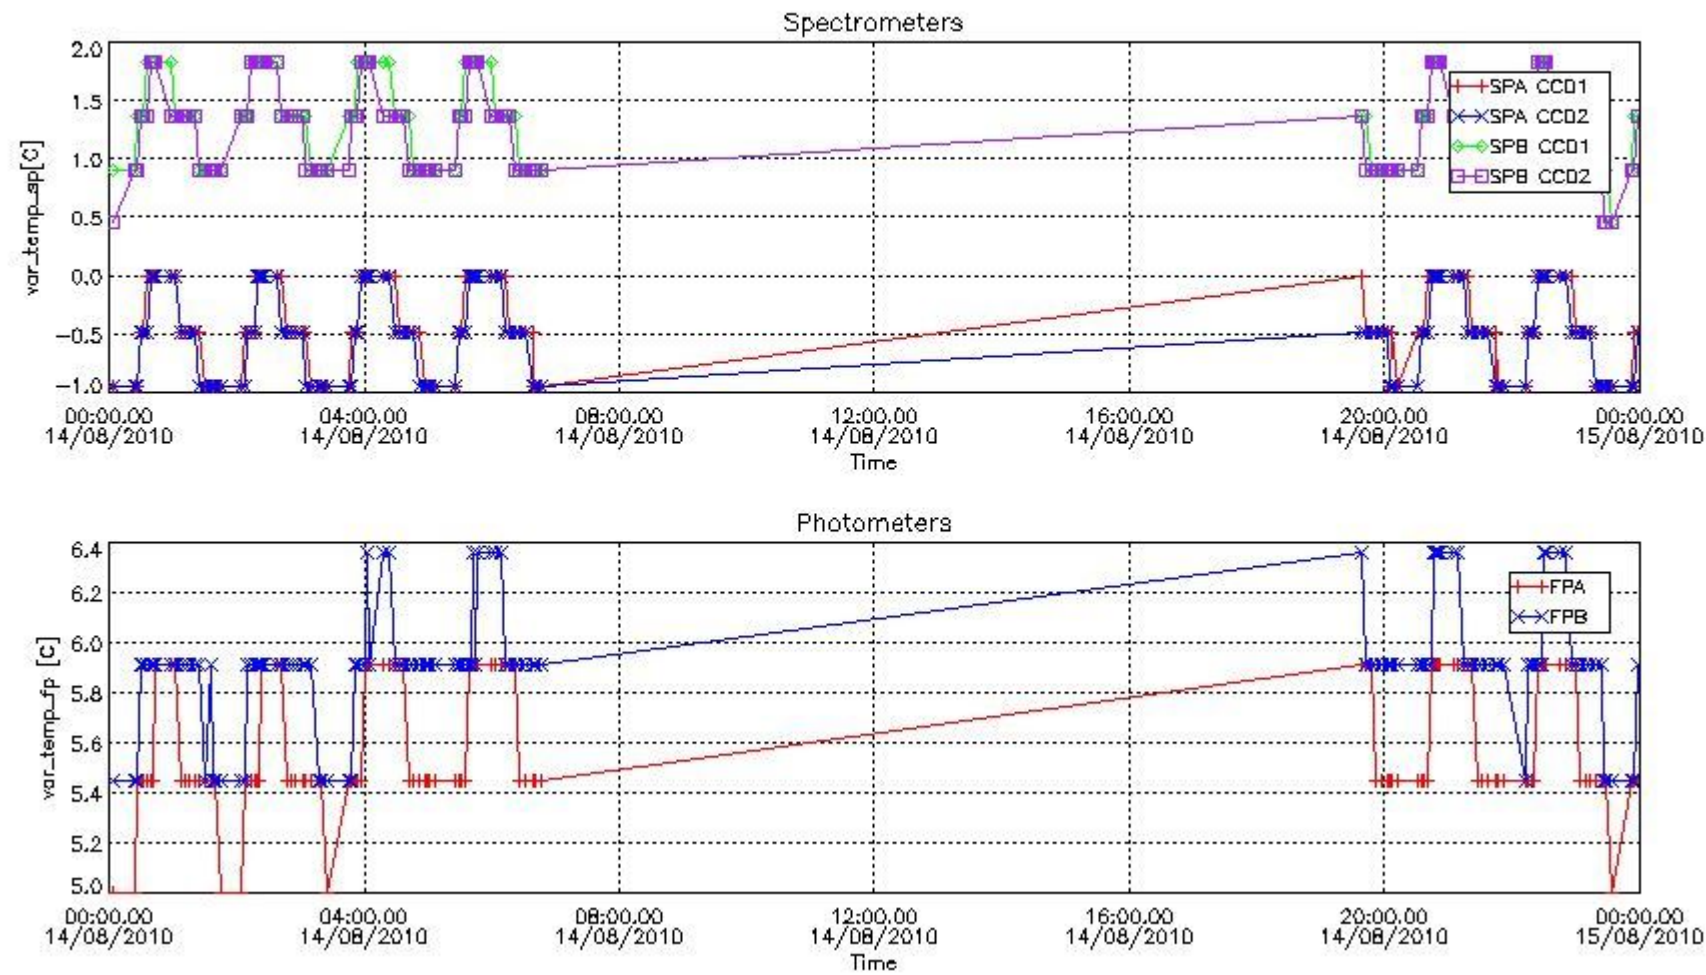

3. Plot of GOMOS spectrometers and photometers temperatures from level 1b data

4. Overview of dark signal processing per product

The Dark Charge (DC) is a temperature-dependant signal added to the useful measurements and it is therefore subtracted from them during the processing. There are two phenomena that produce a continuous increase of the DC: the "hot pixels" (a pixel is "hot" when its DC exceeds by a significant amount its value measured on ground at the same temperature) and the "Random Telegraphic Signal" (abrupt change positive or negative of the CCD pixel signal, random in time, affecting only the DC part of the signal and not the photon generated signal).

In this section a list of products that did not use the Dark Sky Area (DSA) observation for the DC computation is given. It is also provided the mean DC plot per product for dark limb products with no error flag set.

4.1 These products did not use the DSA observation for DC computation:

Product name	DC information
GOM_TRA_1PNPDE20100814_193804_000000412092_00071_44213_5343.N1	DC map used