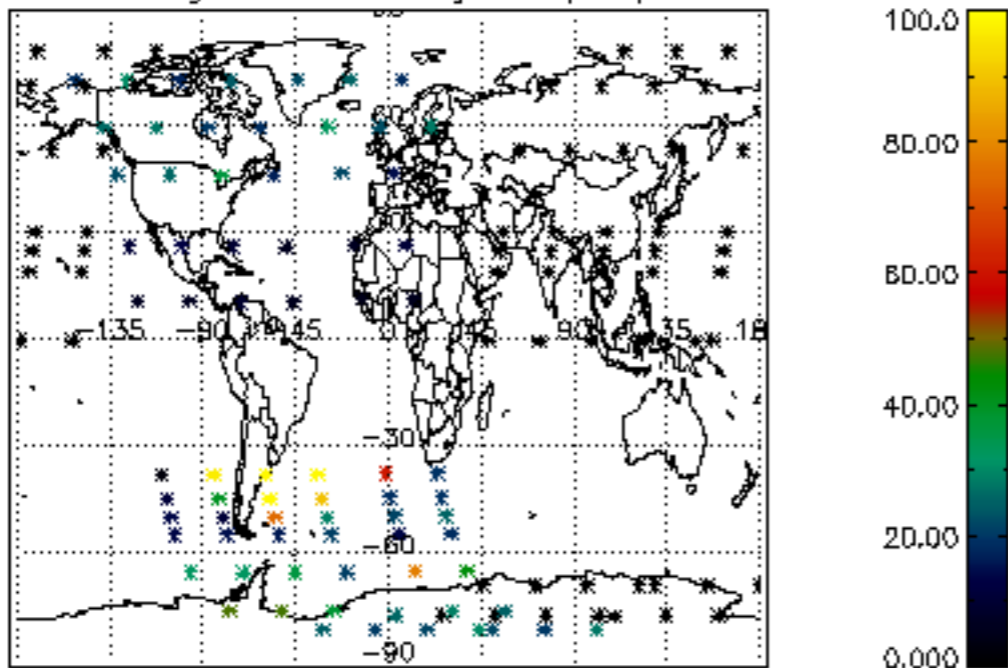

Percentage of cosmic ray hits per profile