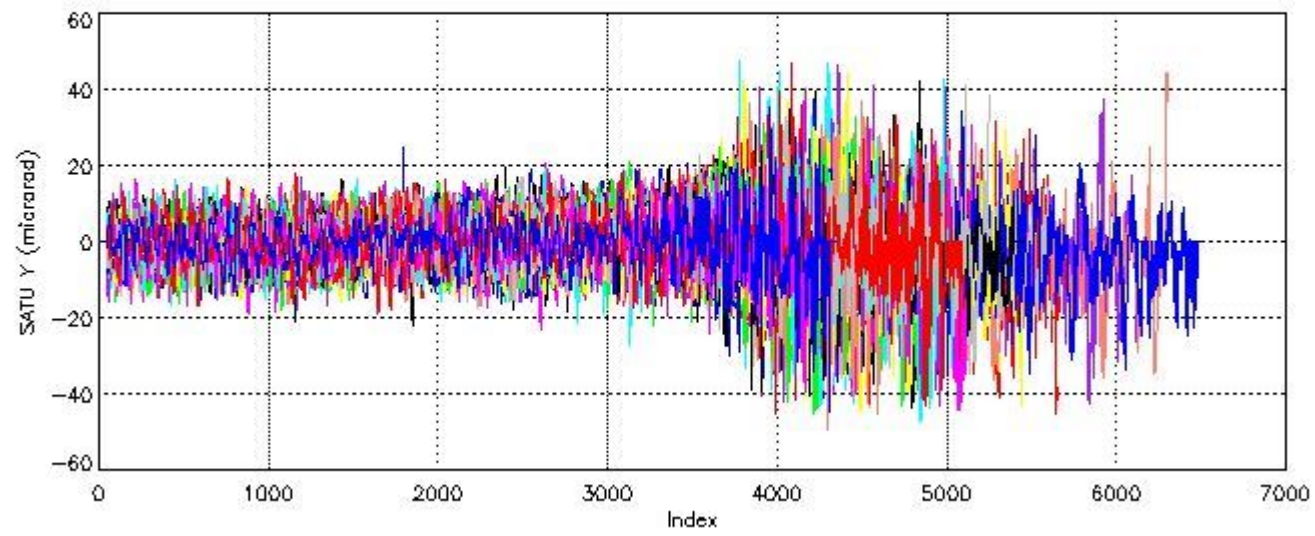

7.2 Statistics on SATU Noise Equivalent Angle (NEA) for DARK (D) and BRIGHT (B) products above 105 kms

The Star Acquisition and Tracking Unit (it is the CCD that tracks the star while it is occulted) Noise Equivalent Angle consists of the statistical angular variation of the SATU data above the atmosphere.

Statistics (in microradians) above 105 km are computed for every occultation, giving four values per occultation: one in the 'X' direction and one in the 'Y' direction for dark and bright limbs. A mean value per day in every direction and limb is calculated and monitored in order to assess instrument performance in terms of star pointing.

7.2.1 SATU NEA Statistics (table)

Statistics	SATU X (D)	SATU Y (D)	SATU X (B)	SATU Y (B)
Mean:	0.19537	-1.0639	0.23657	-0.82418
St. deviation:	0.62335	4.6063	0.71532	4.3801
Maximum:	5.1000	18.100	4.7000	18.800
Minimum:	-4.4000	-21.200	-4.1000	-20.200