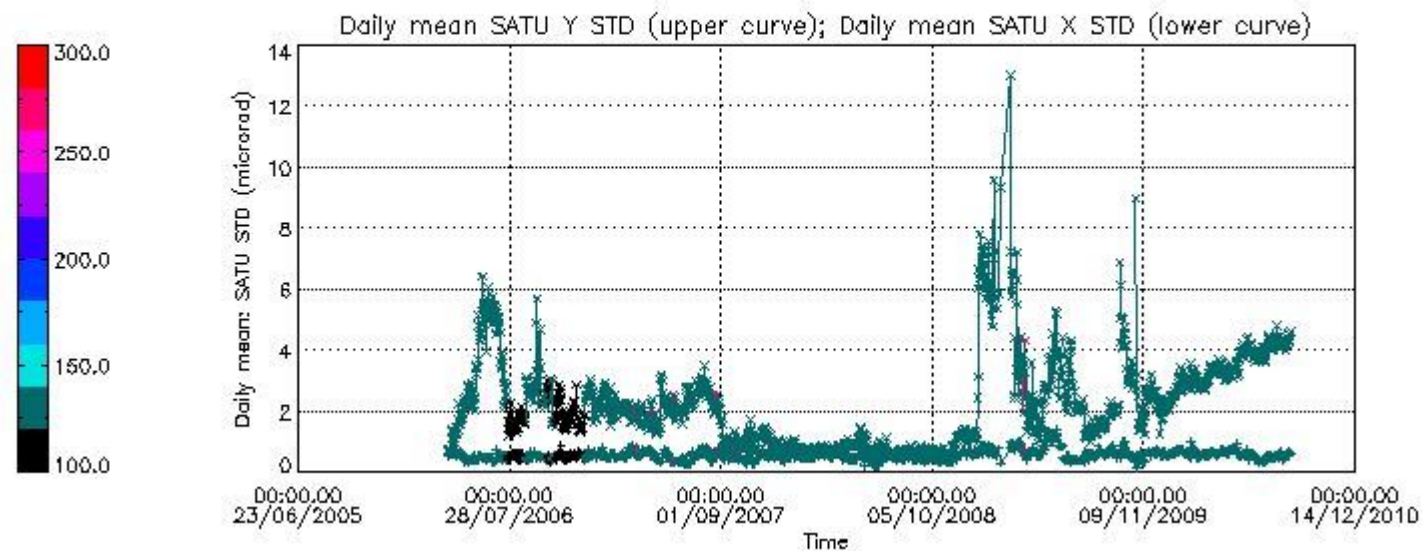

Number of data:	43200.	43200.	61950.	61950.

7.2.2 Trend of daily SATU NEA St. deviation since 1st April 2006 (dark limb)

The long term trend of the SATU 'X' and 'Y' standard deviations should be constant during the whole mission.

The colorbar represents the start tangent altitude (km) of the occultations.

Upper curve: STD of SATU Y axis

Lower curve: STD of SATU X axis

8. Auxiliary Data Files used for the production reported in section 2.4

The number reported in the third column indicates since which file (see list in section 2.4) the corresponding auxiliary file has been used. The fourth column is the date of those product files.

Type	Auxiliary Filename	Used since product	Used since product date
INST_PHYS_CHARACTERISTICS	GOM_INS_AXVIEC20091111_143220_20030716_120000_20500101_000000	1	14-AUG-2010 00:04:32
CALIBRATION_DATABASE	GOM_CAL_AXVIEC20100810_092831_20100808_000000_20500101_000000	1	14-AUG-2010 00:04:32
LEVEL-1B_PROC_CONFIG	GOM_PR1_AXVIEC20091111_145255_20020301_000000_20500101_000000	1	14-AUG-2010 00:04:32
STAR_CATALOGUE	GOM_CAT_AXVIEC20020121_161009_20020101_000000_20200101_000000	1	14-AUG-2010 00:04:32
STELLAR_SPECTRA_DATABANK	GOM_STS_AXVIEC20091111_151504_20020101_160000_20500101_000000	1	14-AUG-2010 00:04:32
ECMWF_FILE	AUX_ECF_AXNECM20100813_054113_20100813_210000_20100814_090000	1	14-AUG-2010 00:04:32
ECMWF_FILE	AUX_ECF_AXNECM20100813_172115_20100814_030000_20100814_150000	44	14-AUG-2010 03:45:14
ECMWF_FILE	AUX_ECA_AXNECM20100814_054112_20100813_210000_20100814_090000	65	14-AUG-2010 05:25:50
ECMWF_FILE	AUX_ECA_AXNECM20100814_172112_20100814_090000_20100814_210000	86	14-AUG-2010 19:38:04
ECMWF_FILE	AUX_ECF_AXNECM20100814_054113_20100814_150000_20100815_030000	100	14-AUG-2010 20:46:28
ECMWF_FILE	AUX_ECF_AXNECM20100814_054113_20100814_210000_20100815_090000	123	14-AUG-2010 22:30:00
OPTIONAL_ECMWF_FILE	MISSING	1	14-AUG-2010 00:04:32
ORBIT_DATA_FILE	DOR_NAV_OPNPDE20100813_225937_000057382092_00058_44200_0945.N1	1	14-AUG-2010 00:04:32
ORBIT_DATA_FILE	DOR_NAV_OPNPDE20100814_004034_000054192092_00059_44201_0946.N1	9	14-AUG-2010 00:42:03
ORBIT_DATA_FILE	DOR_NAV_OPNPDE20100814_021612_000041442092_00060_44202_0947.N1	28	14-AUG-2010 02:19:46
ORBIT_DATA_FILE	DOR_NAV_OPNPDE20100814_033035_000060572092_00061_44203_0948.N1	44	14-AUG-2010 03:45:14
ORBIT_DATA_FILE	DOR_NAV_OPNPDE20100814_051651_000057382092_00062_44204_0949.N1	65	14-AUG-2010 05:25:50
ORBIT_DATA_FILE	DOR_NAV_OPNPDE20100814_193216_000038252092_00071_44213_0950.N1	86	14-AUG-2010 19:38:04
ORBIT_DATA_FILE	DOR_NAV_OPNPDE20100814_204120_000060572092_00071_44213_0951.N1	100	14-AUG-2010 20:46:28
ORBIT_DATA_FILE	DOR_NAV_OPNPDE20100814_222736_000057382092_00072_44214_0952.N1	123	14-AUG-2010 22:30:00