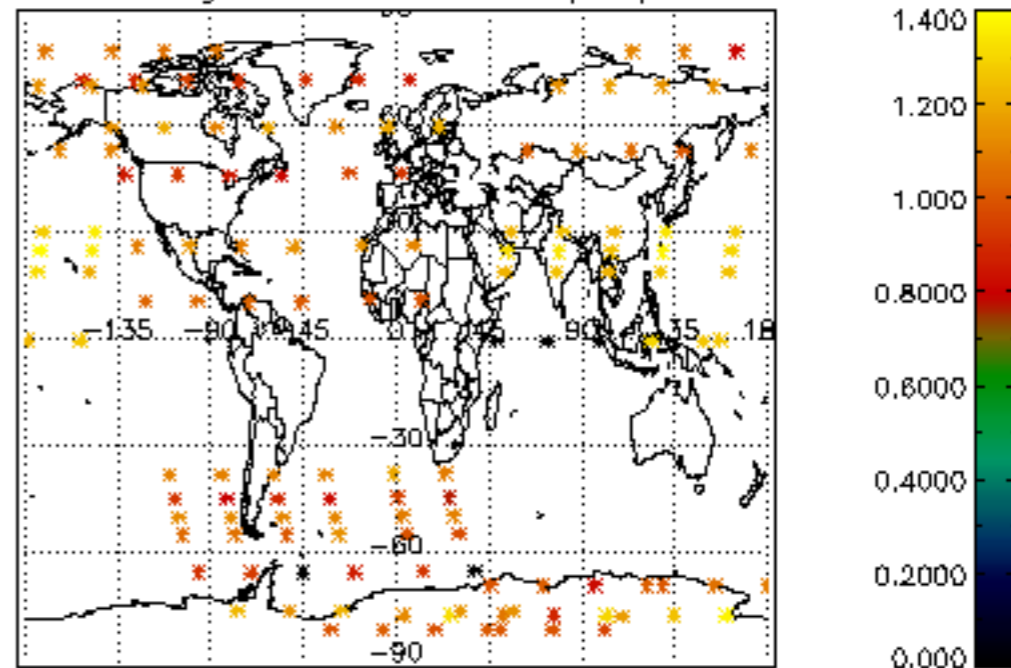

Percentage of datation errors per profile