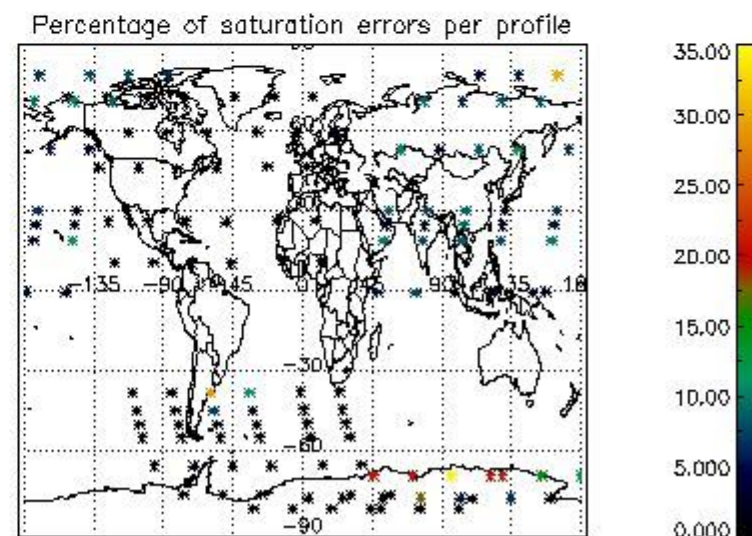

## 5. Demodulation flag and quality information monitoring

In this section it is presented the modulation information extracted from the pcd (product confidence data) at measurement level and information extracted from the Quality Summary dataset. Only products without errors (error flag in the MPH set to "0") are used.

### 5.1 Percentage of products during reporting period with:

At least one measurement with demodulation flag set:	43.8849 %
Reference spectrum computed from DB:	0.00000 %
Reference spectrum with small number of measurements:	0.00000 %
SATU data not used:	0.00000 %

5.2 Plot quality information per product (time dependant)

5.3 Plot quality information per product (world map)