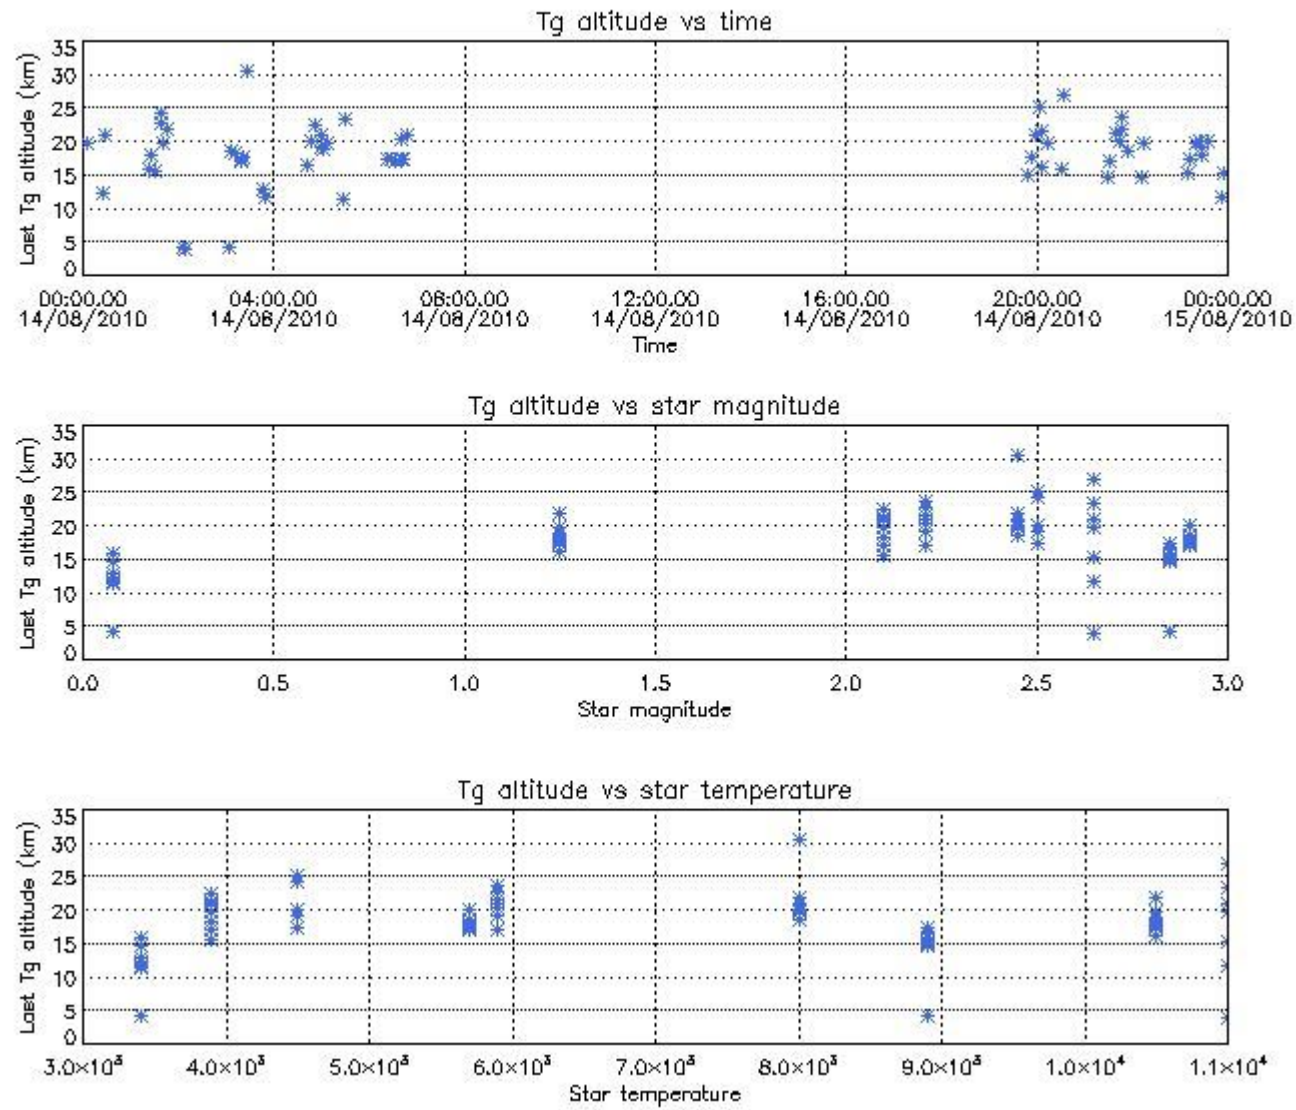

### 6.1 Statistics on tangent altitude lost:

Statistics	DARK	BRIGHT	TWILIGHT
Mean:	13.427	18.050	NaN
St. deviation:	4.8951	4.7182	NaN
Maximum:	21.564	30.519	NaN
Minimum:	4.0762	4.0042	NaN
Number of data:	42.000	64.000	NaN

### 6.2 Plot for DARK limb products

Tangent altitude at which the star is lost

6.3 Plot for BRIGHT limb products

## Tangent altitude at which the star is lost