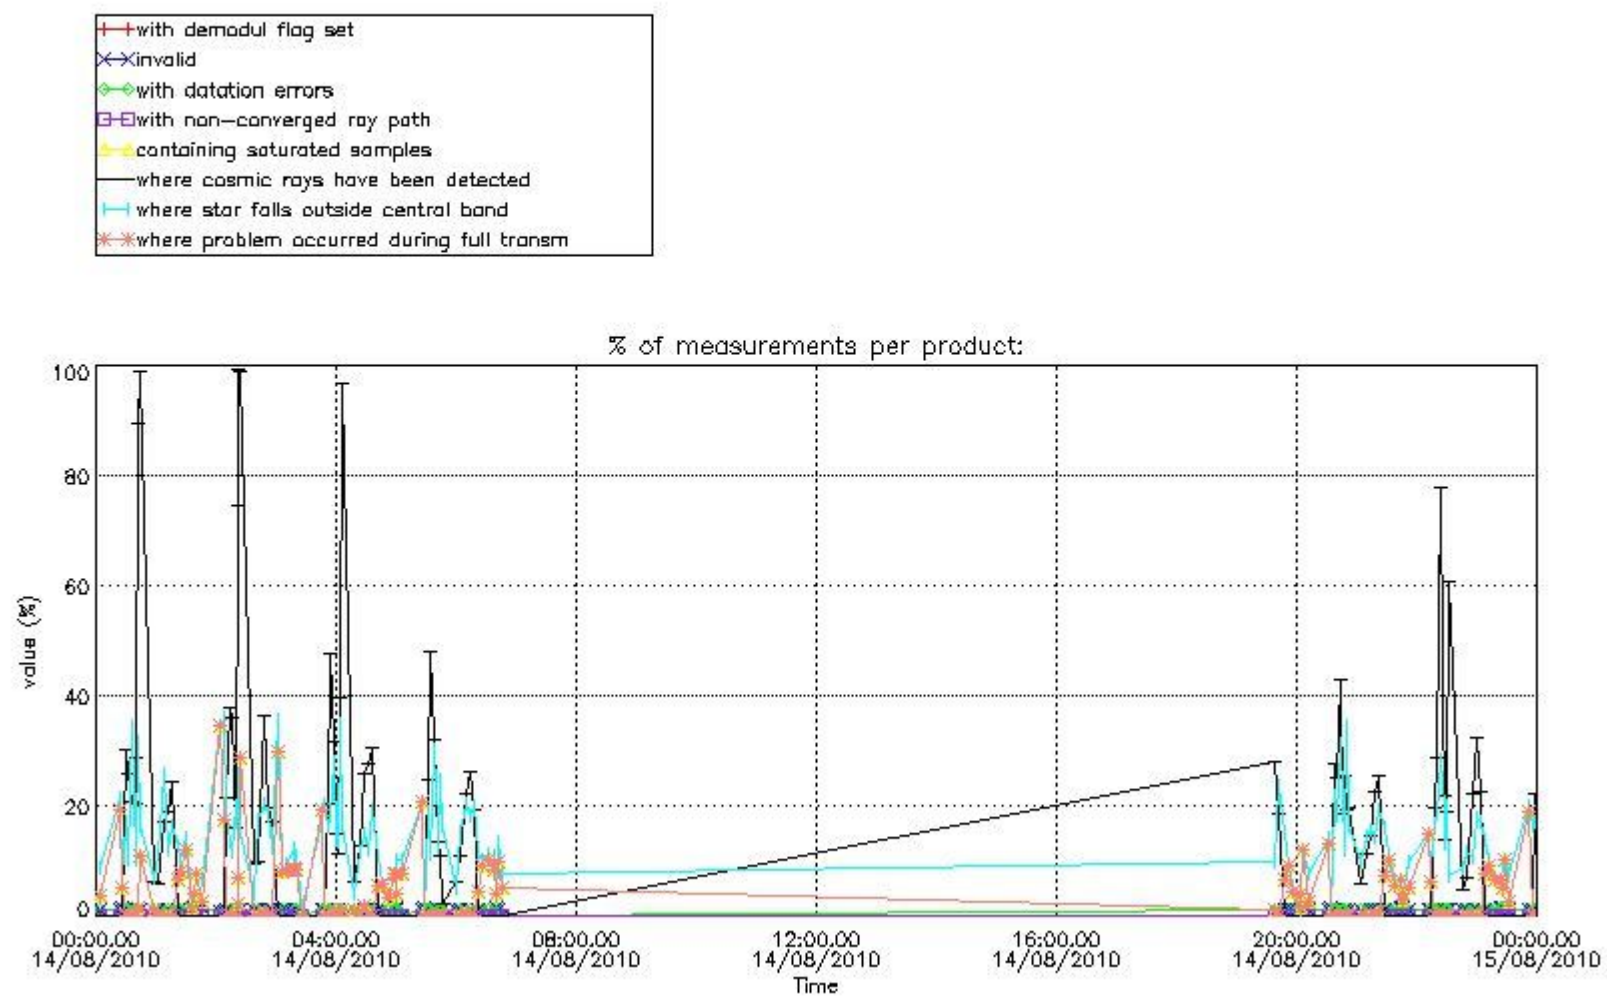

At least one measurement with demodulation flag set:	43.8849 %
Reference spectrum computed from DB:	0.00000 %
Reference spectrum with small number of measurements:	0.00000 %
SATU data not used:	0.00000 %

5.2 Plot quality information per product (time dependant)

5.3 Plot quality information per product (world map)