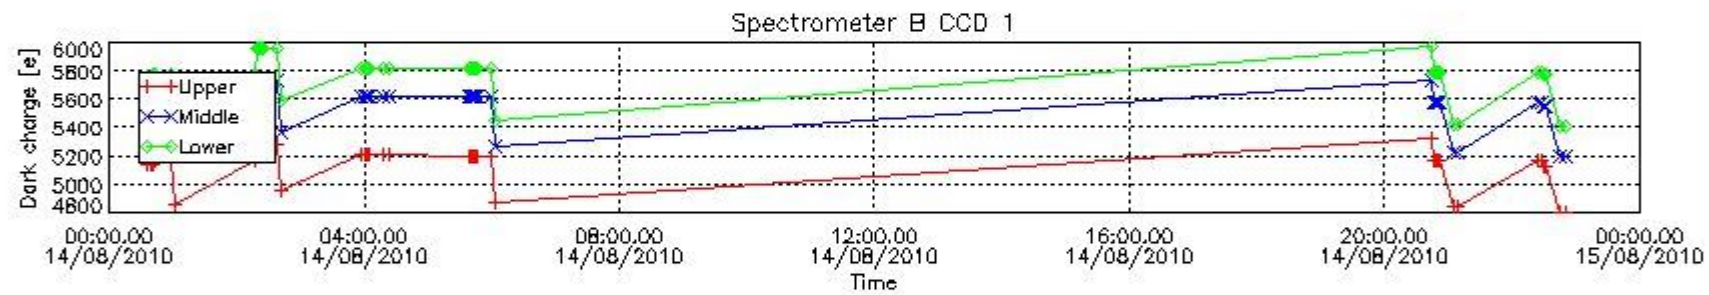

5. Demodulation flag and quality information monitoring

In this section it is presented the modulation information extracted from the pcd (product confidence data) at measurement level and information extracted from the Quality Summary dataset. Only products without errors (error flag in the MPH set to "0") are used.

5.1 Percentage of products during reporting period with: