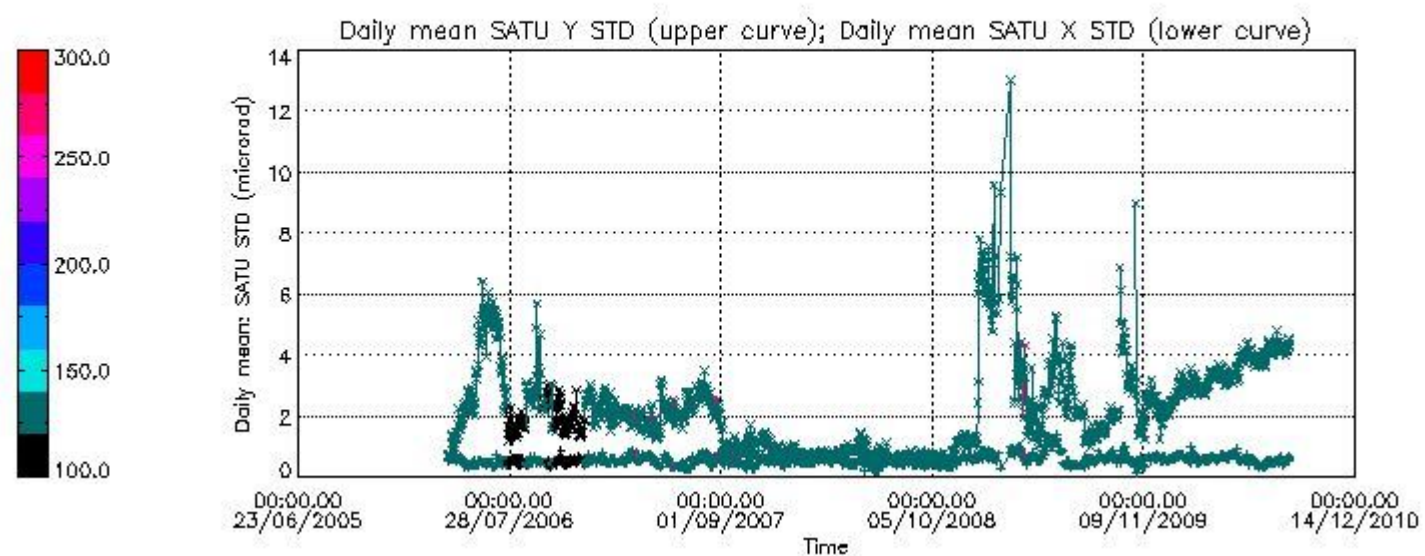

Number of data:	35800.	35800.	58350.	58350.

7.2.2 Trend of daily SATU NEA St. deviation since 1st April 2006 (dark limb)

The long term trend of the SATU 'X' and 'Y' standard deviations should be constant during the whole mission.

The colorbar represents the start tangent altitude (km) of the occultations.

Upper curve: STD of SATU Y axis

Lower curve: STD of SATU X axis

8. Auxiliary Data Files used for the production reported in section 2.4

The number reported in the third column indicates since which file (see list in section 2.4) the corresponding auxiliary file has been used. The fourth column is the date of those product files.

Type	Auxiliary Filename	Used since product	Used since product date
INST_PHYS_CHARACTERISTICS	GOM_INS_AXVIEC20091111_143220_20030716_120000_20500101_000000	1	13-AUG-2010 00:02:19
CALIBRATION_DATABASE	GOM_CAL_AXVIEC20100810_092831_20100808_000000_20500101_000000	1	13-AUG-2010 00:02:19
LEVEL-1B_PROC_CONFIG	GOM_PR1_AXVIEC20091111_145255_20020301_000000_20500101_000000	1	13-AUG-2010 00:02:19
STAR_CATALOGUE	GOM_CAT_AXVIEC20020121_161009_20020101_000000_20200101_000000	1	13-AUG-2010 00:02:19
STELLAR_SPECTRA_DATABANK	GOM_STS_AXVIEC20091111_151504_20020101_160000_20500101_000000	1	13-AUG-2010 00:02:19
ECMWF_FILE	AUX_ECF_AXNECM20100812_054114_20100812_210000_20100813_090000	1	13-AUG-2010 00:02:19
ECMWF_FILE	AUX_ECA_AXNECM20100813_052114_20100812_210000_20100813_090000	53	13-AUG-2010 03:57:24
ECMWF_FILE	AUX_ECF_AXNECM20100813_054112_20100813_150000_20100814_030000	76	13-AUG-2010 20:05:43
ECMWF_FILE	AUX_ECF_AXNECM20100813_054113_20100813_210000_20100814_090000	93	13-AUG-2010 21:20:50
OPTIONAL_ECMWF_FILE	MISSING	1	13-AUG-2010 00:02:19
ORBIT_DATA_FILE	DOR_NAV_OPNPDE20100812_233137_000057382092_00044_44186_0938.N1	1	13-AUG-2010 00:02:19
ORBIT_DATA_FILE	DOR_NAV_OPNPDE20100813_011234_000092452092_00045_44187_0939.N1	18	13-AUG-2010 01:13:30
ORBIT_DATA_FILE	DOR_NAV_OPNPDE20100813_035158_000066952092_00047_44189_0942.N1	53	13-AUG-2010 03:57:24
ORBIT_DATA_FILE	DOR_NAV_OPNPDE20100813_200416_000041442092_00057_44199_0943.N1	76	13-AUG-2010 20:05:43
ORBIT_DATA_FILE	DOR_NAV_OPNPDE20100813_211840_000057382092_00057_44199_0944.N1	93	13-AUG-2010 21:20:50
ORBIT_DATA_FILE	DOR_NAV_OPNPDE20100813_225937_000057382092_00058_44200_0945.N1	115	13-AUG-2010 23:03:22