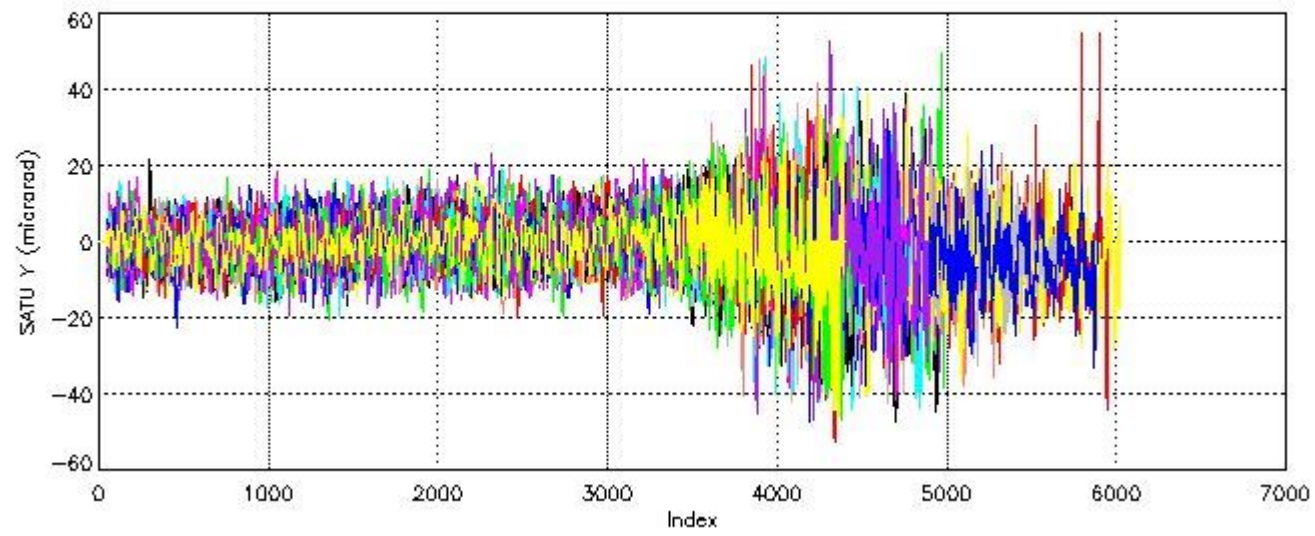

7.2 Statistics on SATU Noise Equivalent Angle (NEA) for DARK (D) and BRIGHT (B) products above 105 kms

The Star Acquisition and Tracking Unit (it is the CCD that tracks the star while it is occulted) Noise Equivalent Angle consists of the statistical angular variation of the SATU data above the atmosphere.

Statistics (in microradians) above 105 km are computed for every occultation, giving four values per occultation: one in the 'X' direction and one in the 'Y' direction for dark and bright limbs. A mean value per day in every direction and limb is calculated and monitored in order to assess instrument performance in terms of star pointing.

7.2.1 SATU NEA Statistics (table)

Statistics	SATU X (D)	SATU Y (D)	SATU X (B)	SATU Y (B)
Mean:	0.16930	-1.0484	0.23089	-0.83799
St. deviation:	0.62440	4.4541	0.70167	4.4197
Maximum:	4.7000	21.400	4.4000	18.700
Minimum:	-6.7000	-22.400	-3.8000	-23.000