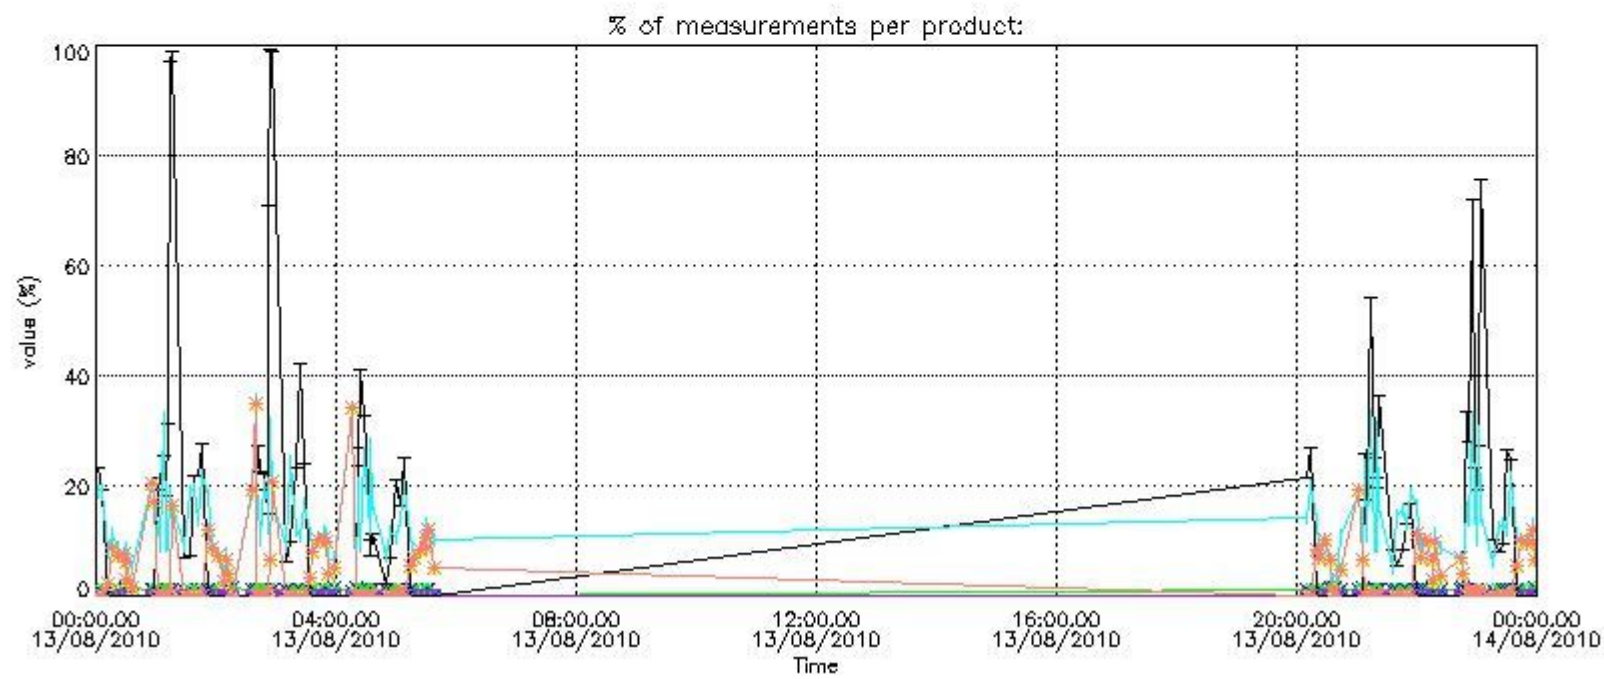

(error flag in the MPH set to "0") are used.

5.1 Percentage of products during reporting period with:

At least one measurement with demodulation flag set:	40.3226 %
Reference spectrum computed from DB:	0.00000 %
Reference spectrum with small number of measurements:	0.00000 %
SATU data not used:	0.00000 %

5.2 Plot quality information per product (time dependant)

5.3 Plot quality information per product (world map)