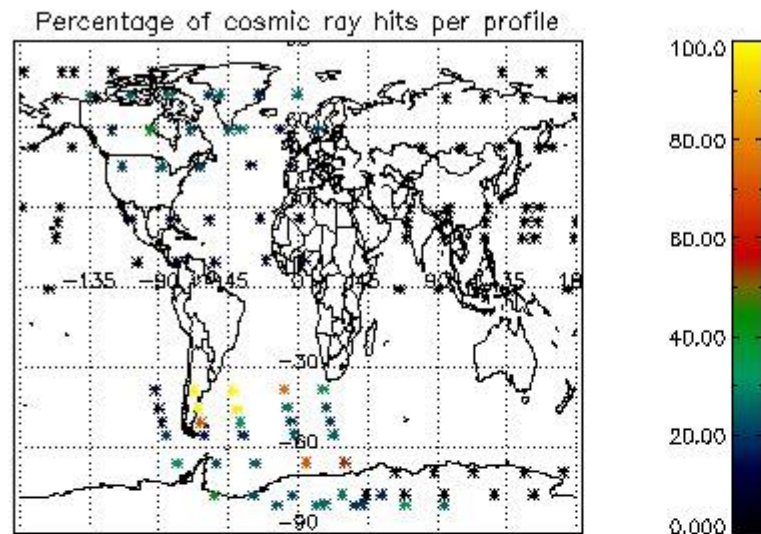

6. Statistics and plot of tangent altitude of the last measurement (DARK & BRIGHT products without errors)

6.1 Statistics on tangent altitude lost:

Statistics	DARK	BRIGHT	TWILIGHT
Mean:	13.290	18.120	NaN
St. deviation:	4.7820	4.4168	NaN
Maximum:	21.109	30.374	NaN
Minimum:	4.6699	4.3765	NaN
Number of data:	35.000	60.000	NaN

6.2 Plot for DARK limb products