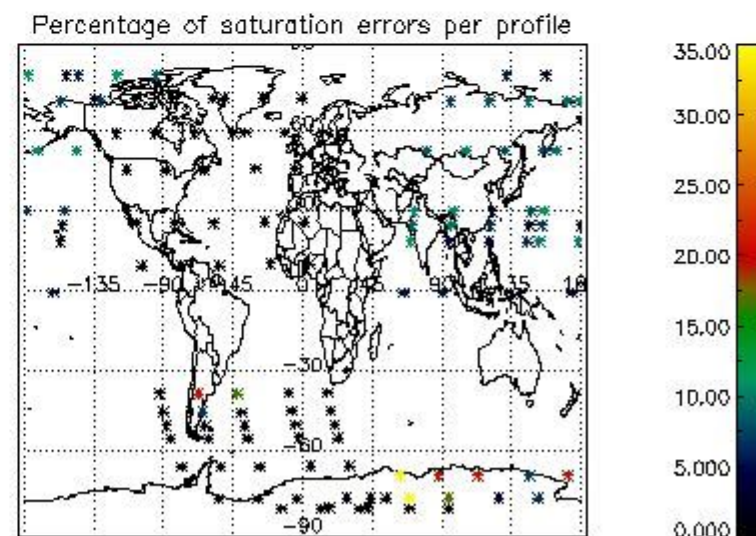

(error flag in the MPH set to "0") are used.

5.1 Percentage of products during reporting period with:

At least one measurement with demodulation flag set:	40.3226 %
Reference spectrum computed from DB:	0.00000 %
Reference spectrum with small number of measurements:	0.00000 %
SATU data not used:	0.00000 %

5.2 Plot quality information per product (time dependant)

5.3 Plot quality information per product (world map)