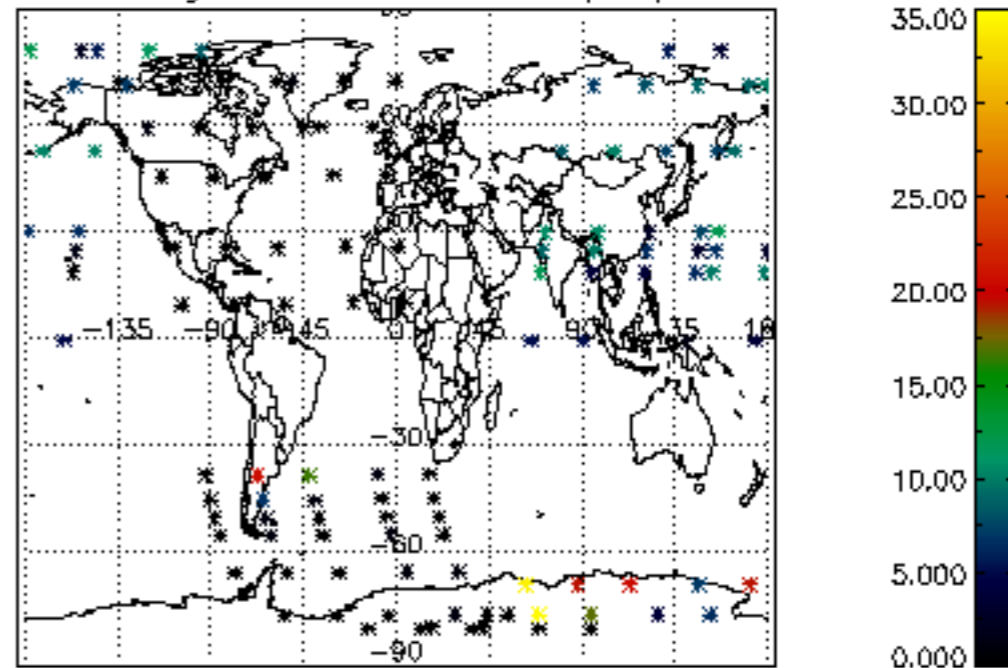

Percentage of cosmic ray hits per profile

Percentage of datation errors per profile

Percentage of star falling outside central band per profile

Percentage of saturation errors per profile

Tangent altitude at which the star is lost