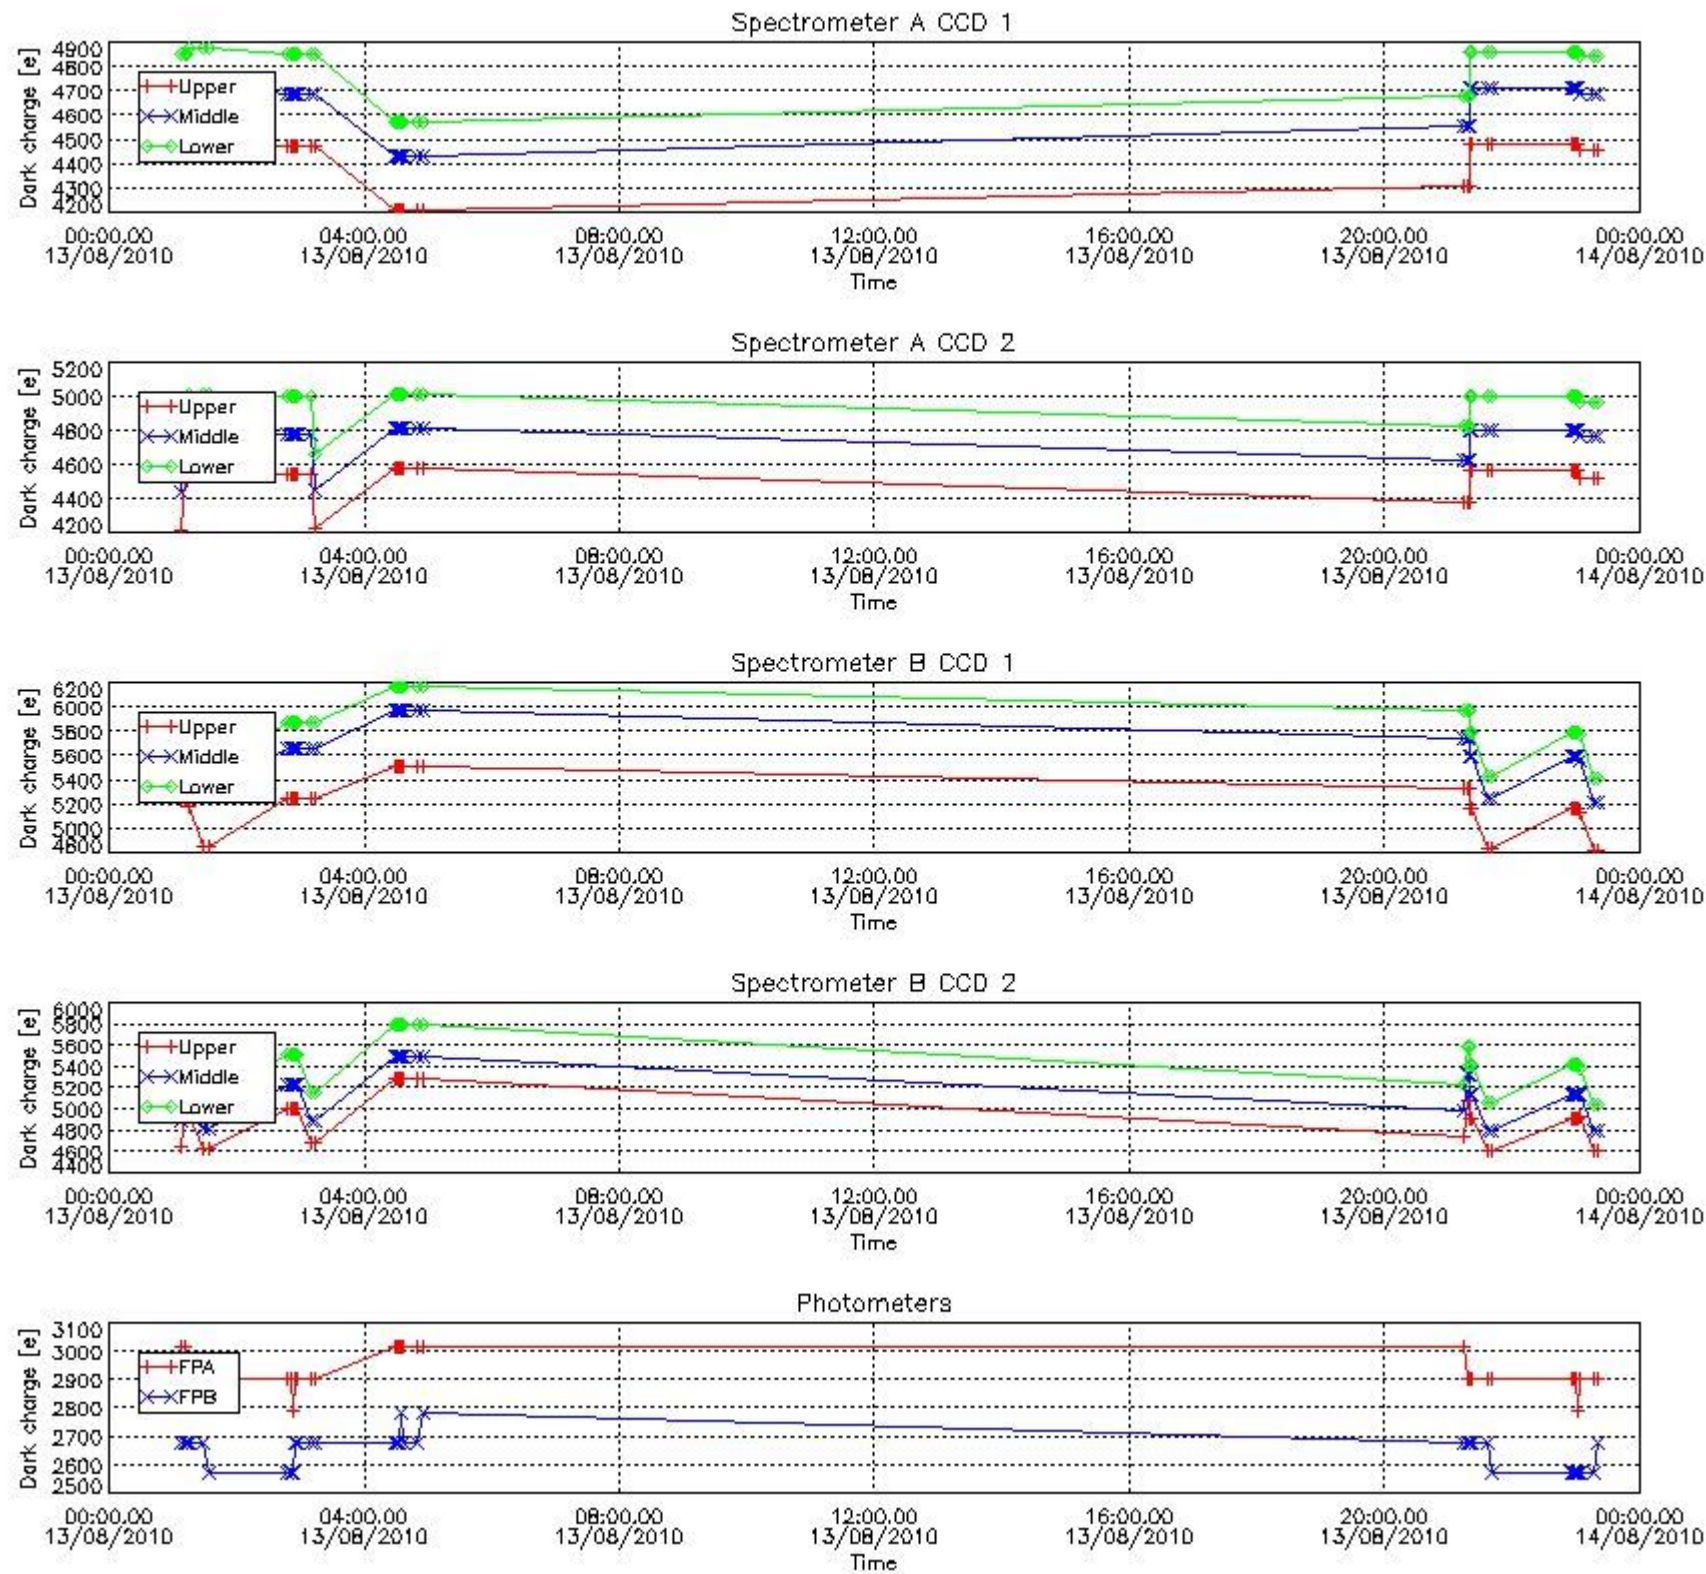

GOM_TRA_1PNPDE20100813_211451_000000582092_00057_44199_5086.N1	DC map used
GOM_TRA_1PNPDE20100813_211757_000000442092_00057_44199_5087.N1	DC map used
GOM_TRA_1PNPDE20100813_211921_000000442092_00057_44199_5088.N1	DC map used

4.2 Plot of mean dark charges per product: only products in DARK limb conditions without errors are used

5. Demodulation flag and quality information monitoring

In this section it is presented the modulation information extracted from the pcd (product confidence data) at measurement level and information extracted from the Quality Summary dataset. Only products without errors