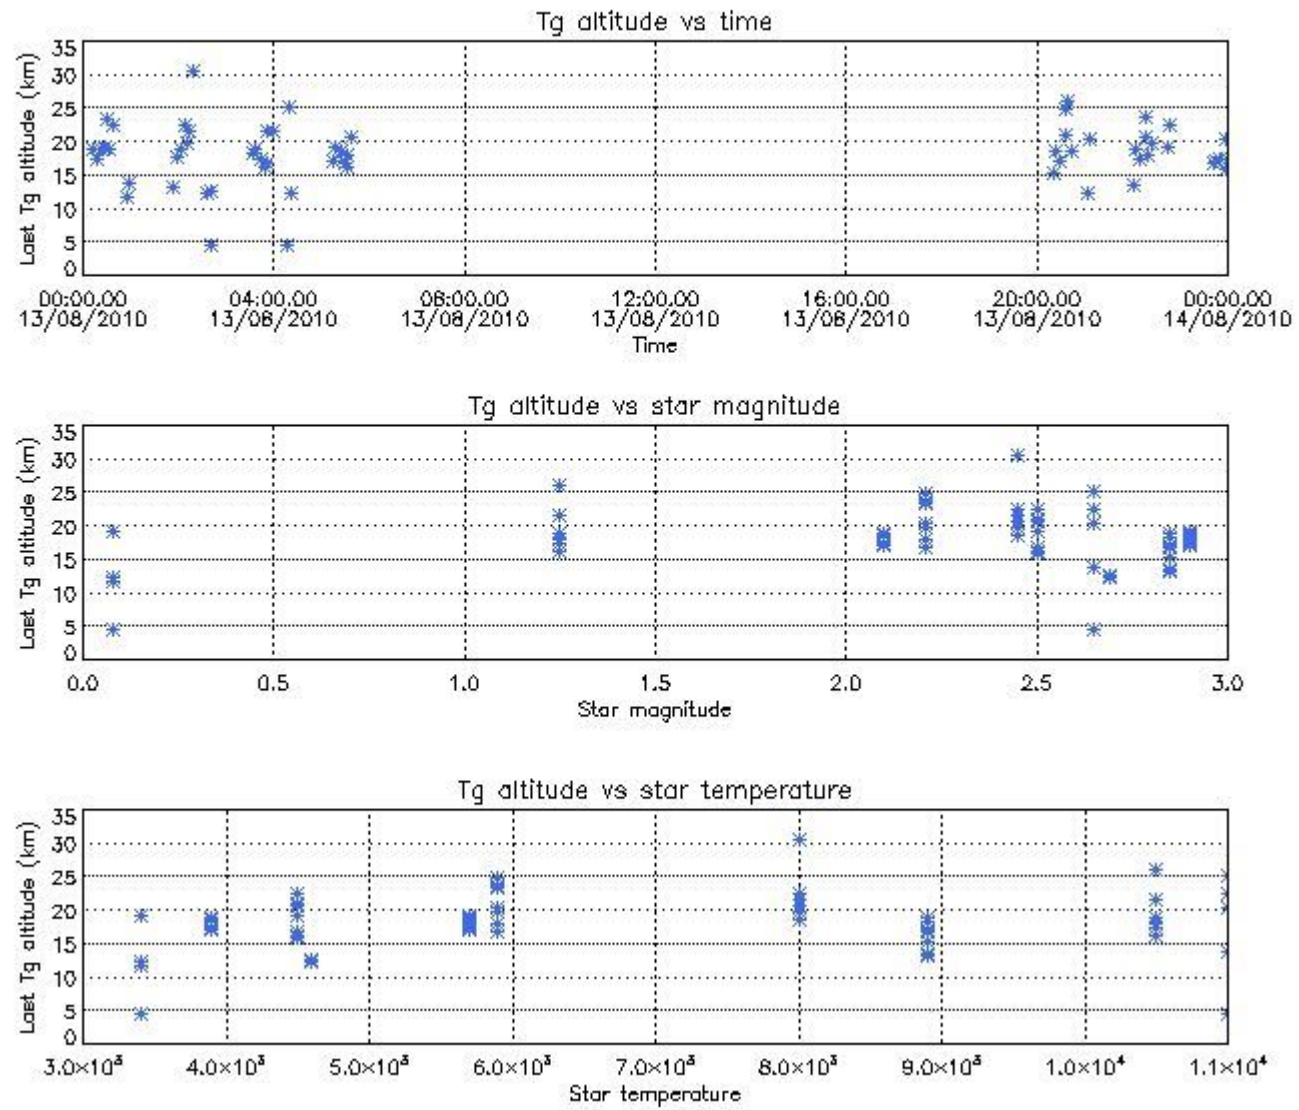

### 6.1 Statistics on tangent altitude lost:

Statistics	DARK	BRIGHT	TWILIGHT
Mean:	13.290	18.120	NaN
St. deviation:	4.7820	4.4168	NaN
Maximum:	21.109	30.374	NaN
Minimum:	4.6699	4.3765	NaN
Number of data:	35.000	60.000	NaN

### 6.2 Plot for DARK limb products

Tangent altitude at which the star is lost

6.3 Plot for BRIGHT limb products

## Tangent altitude at which the star is lost