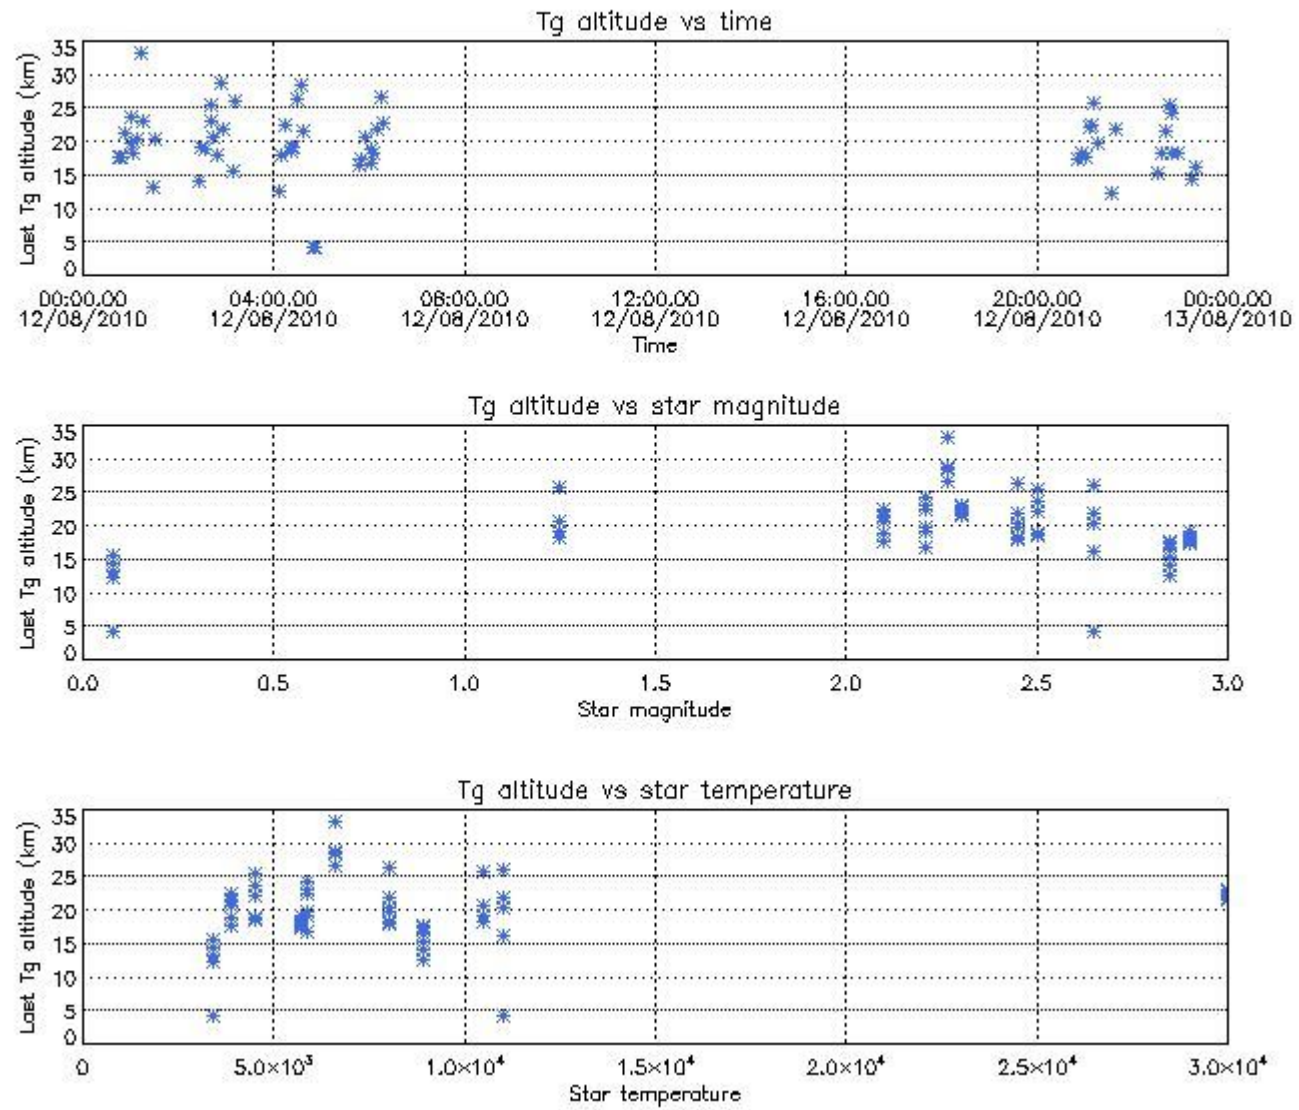

### 6.2 Plot for DARK limb products

Tangent altitude at which the star is lost

6.3 Plot for BRIGHT limb products

## Tangent altitude at which the star is lost