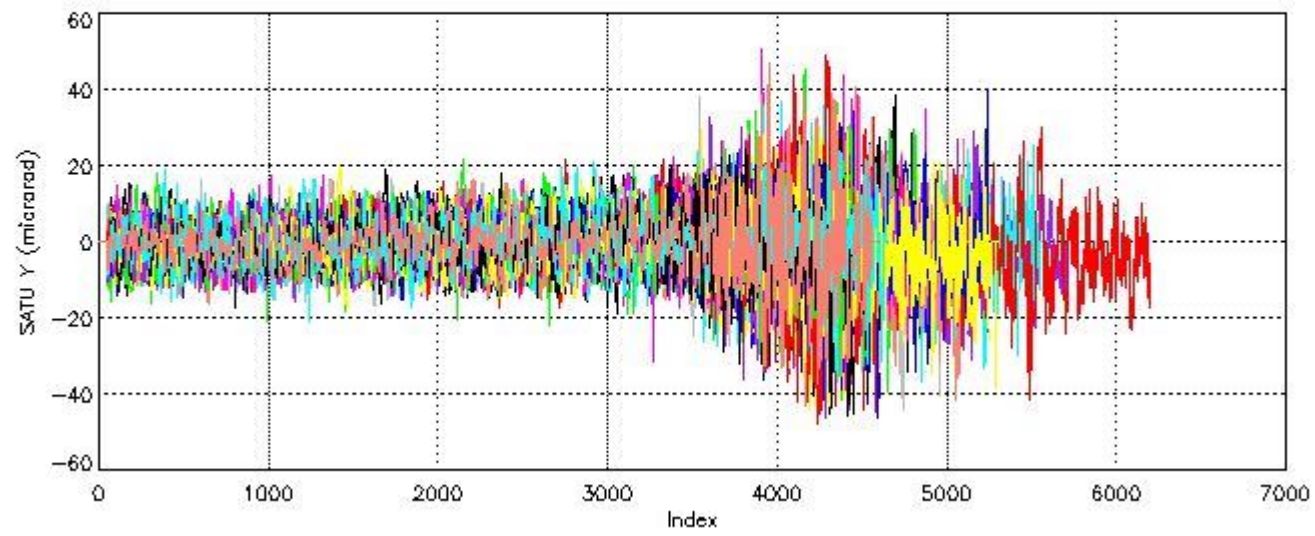

7.2 Statistics on SATU Noise Equivalent Angle (NEA) for DARK (D) and BRIGHT (B) products above 105 kms

The Star Acquisition and Tracking Unit (it is the CCD that tracks the star while it is occulted) Noise Equivalent Angle consists of the statistical angular variation of the SATU data above the atmosphere.

Statistics (in microradians) above 105 km are computed for every occultation, giving four values per occultation: one in the 'X' direction and one in the 'Y' direction for dark and bright limbs. A mean value per day in every direction and limb is calculated and monitored in order to assess instrument performance in terms of star pointing.

7.2.1 SATU NEA Statistics (table)

Statistics	SATU X (D)	SATU Y (D)	SATU X (B)	SATU Y (B)
Mean:	0.17497	-1.1488	0.21393	-0.87826
St. deviation:	0.61496	4.2623	0.73960	4.3685
Maximum:	5.1000	18.700	4.8000	18.800
Minimum:	-4.4000	-20.800	-4.3000	-18.100