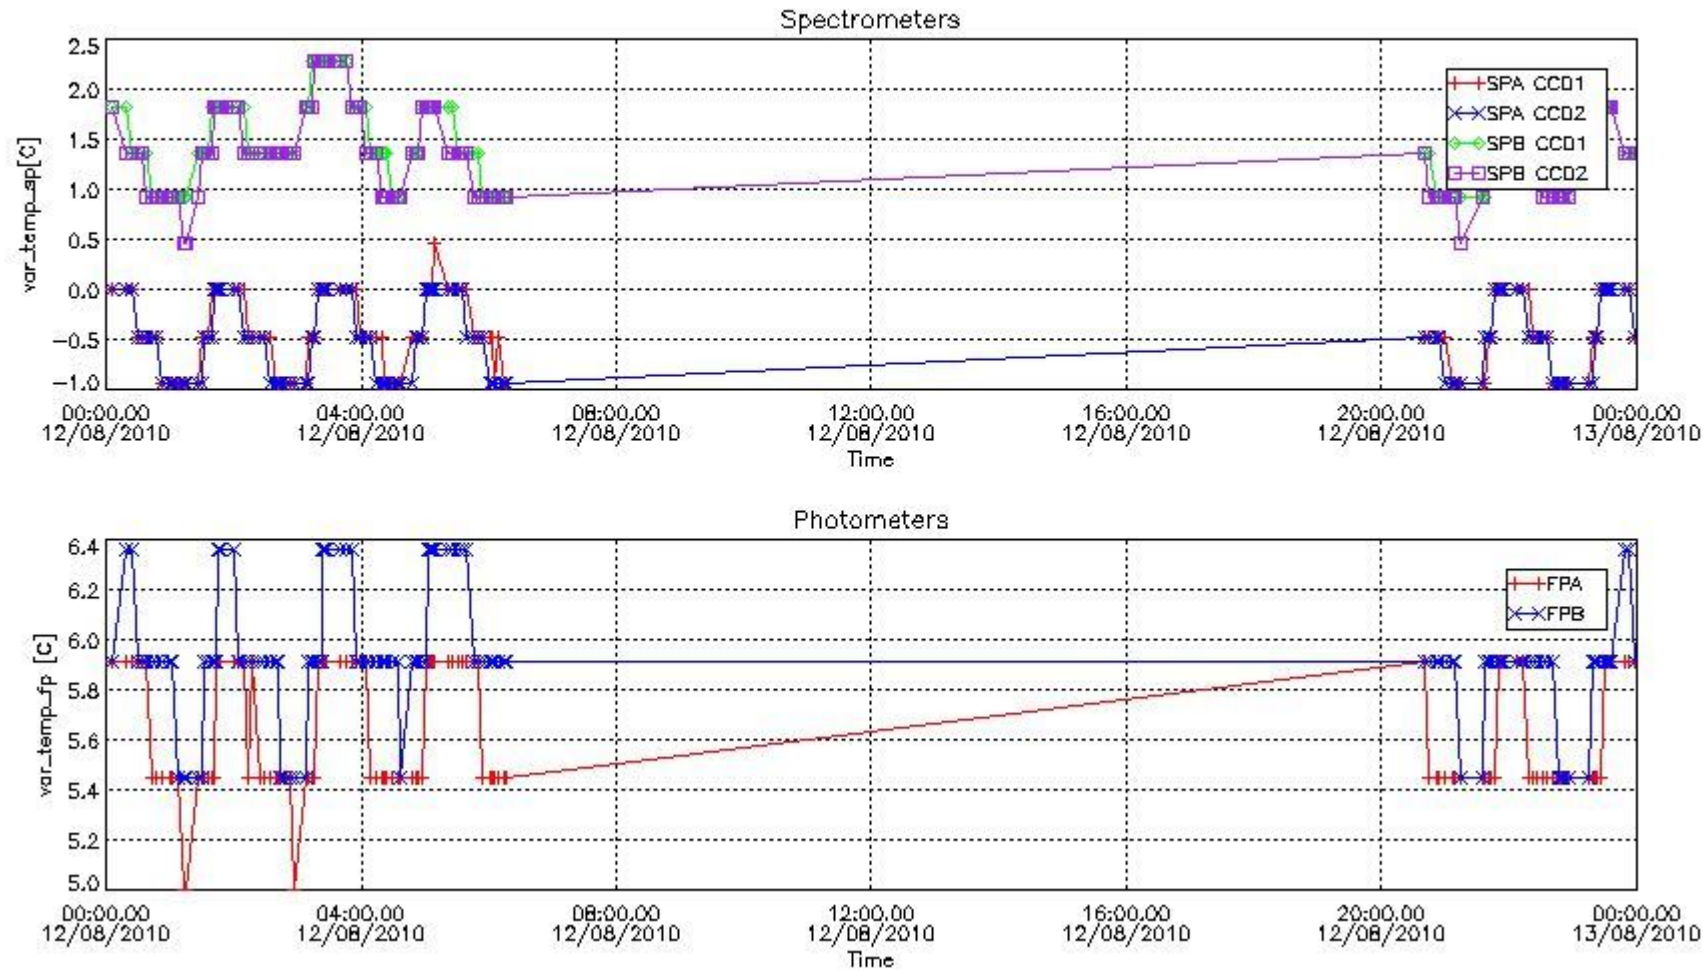

4. Overview of dark signal processing per product

The Dark Charge (DC) is a temperature-dependant signal added to the useful measurements and it is therefore subtracted from them during the processing. There are two phenomena that produce a continuous increase of the DC: the "hot pixels" (a pixel is "hot" when its DC exceeds by a significant amount its value measured on ground at the same temperature) and the "Random Telegraphic Signal" (abrupt change positive or negative of the CCD pixel signal, random in time, affecting only the DC part of the signal and not the photon generated signal).

In this section a list of products that did not use the Dark Sky Area (DSA) observation for the DC computation is given. It is also provided the mean DC plot per product for dark limb products with no error flag set.

4.1 These products did not use the DSA observation for DC computation:

Product name	DC information
GOM_TRA_1PNPDE20100812_204107_000000472092_00043_44185_4814.N1	DC map used
GOM_TRA_1PNPDE20100812_204500_000000612092_00043_44185_4815.N1	DC map used
GOM_TRA_1PNPDE20100812_205058_000000462092_00043_44185_4816.N1	DC map used
GOM_TRA_1PNPDE20100812_205433_000000452092_00043_44185_4817.N1	DC map used
GOM_TRA_1PNPDE20100812_210003_000000502092_00043_44185_4818.N1	DC map used
GOM_TRA_1PNPDE20100812_210626_000000392092_00043_44185_4819.N1	DC map used
GOM_TRA_1PNPDE20100812_210756_000000372092_00043_44185_4820.N1	DC map used
GOM_TRA_1PNPDE20100812_210937_000000372092_00043_44185_4821.N1	DC map used
GOM_TRA_1PNPDE20100812_211502_000000402092_00043_44185_4822.N1	DC map used
GOM_TRA_1PNPDE20100812_213428_000000492092_00043_44185_4823.N1	DC map used
GOM_TRA_1PNPDE20100812_213714_000000382092_00043_44185_4824.N1	DC map used
GOM_TRA_1PNPDE20100812_214015_000000512092_00043_44185_4825.N1	DC map used
GOM_TRA_1PNPDE20100812_214231_000000462092_00043_44185_4826.N1	DC map used
GOM_TRA_1PNPDE20100812_214623_000000532092_00043_44185_4827.N1	DC map used