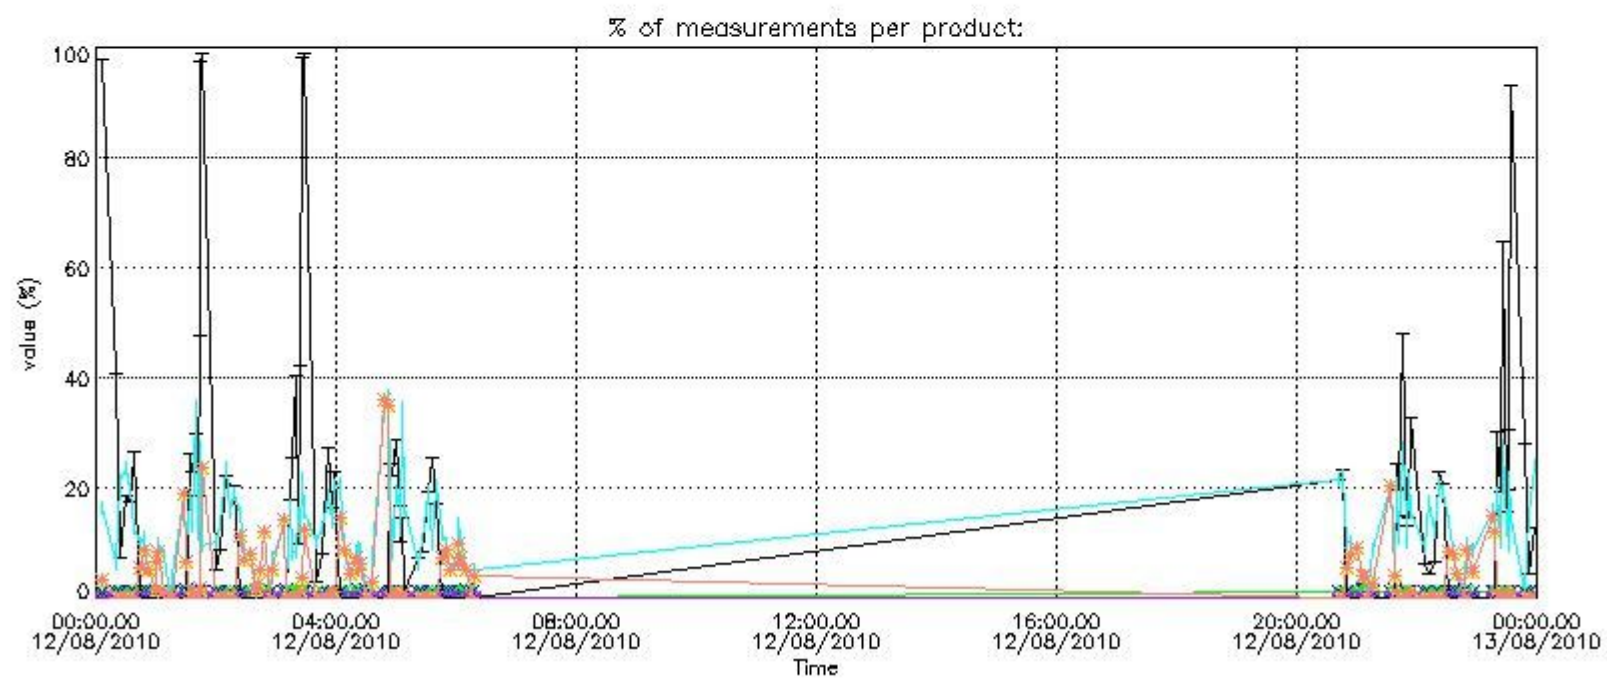

5.1 Percentage of products during reporting period with:

At least one measurement with demodulation flag set:	46.8254 %
Reference spectrum computed from DB:	0.00000 %
Reference spectrum with small number of measurements:	0.00000 %
SATU data not used:	0.00000 %

5.2 Plot quality information per product (time dependant)

5.3 Plot quality information per product (world map)