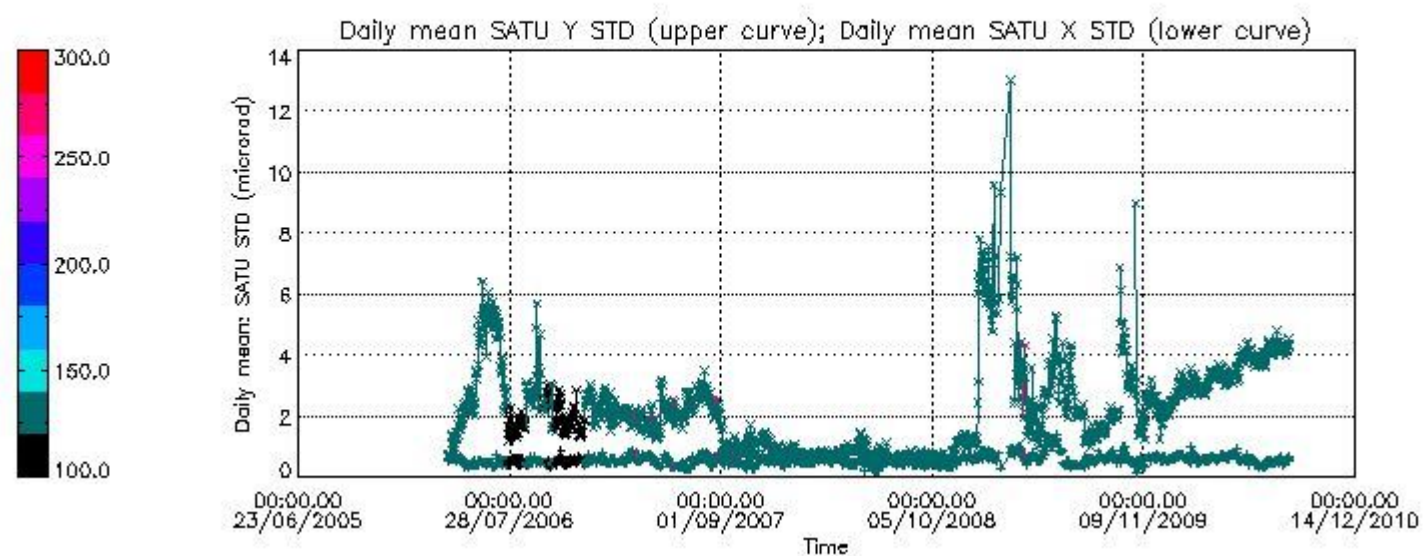

Number of data:	39000.	39000.	60950.	60950.

7.2.2 Trend of daily SATU NEA St. deviation since 1st April 2006 (dark limb)

The long term trend of the SATU 'X' and 'Y' standard deviations should be constant during the whole mission.

The colorbar represents the start tangent altitude (km) of the occultations.

Upper curve: STD of SATU Y axis

Lower curve: STD of SATU X axis

8. Auxiliary Data Files used for the production reported in section 2.4

The number reported in the third column indicates since which file (see list in section 2.4) the corresponding auxiliary file has been used. The fourth column is the date of those product files.

Type	Auxiliary Filename	Used since product	Used since product date
INST_PHYS_CHARACTERISTICS	GOM_INS_AXVIEC20091111_143220_20030716_120000_20500101_000000	1	12-AUG-2010 00:06:19
CALIBRATION_DATABASE	GOM_CAL_AXVIEC20100810_092831_20100808_000000_20500101_000000	1	12-AUG-2010 00:06:19
LEVEL-1B_PROC_CONFIG	GOM_PR1_AXVIEC20091111_145255_20020301_000000_20500101_000000	1	12-AUG-2010 00:06:19
STAR_CATALOGUE	GOM_CAT_AXVIEC20020121_161009_20020101_000000_20200101_000000	1	12-AUG-2010 00:06:19
STELLAR_SPECTRA_DATABANK	GOM_STS_AXVIEC20091111_151504_20020101_160000_20500101_000000	1	12-AUG-2010 00:06:19
ECMWF_FILE	AUX_ECF_AXNECM20100811_053150_20100811_210000_20100812_090000	1	12-AUG-2010 00:06:19
ECMWF_FILE	AUX_ECF_AXNECM20100811_171156_20100812_030000_20100812_150000	39	12-AUG-2010 03:07:53
ECMWF_FILE	AUX_ECF_AXNECM20100812_052115_20100812_150000_20100813_030000	85	12-AUG-2010 20:41:07
ECMWF_FILE	AUX_ECF_AXNECM20100812_054114_20100812_210000_20100813_090000	101	12-AUG-2010 21:52:17
OPTIONAL_ECMWF_FILE	MISSING	1	12-AUG-2010 00:06:19
ORBIT_DATA_FILE	AUX_FPO_AXVPDS20100811_091152_20100810_194709_20100820_211323	1	12-AUG-2010 00:06:19
ORBIT_DATA_FILE	DOR_NAV_OPNPDE20100812_013917_000041442092_00031_44173_0933.N1	22	12-AUG-2010 01:43:32
ORBIT_DATA_FILE	DOR_NAV_OPNPDE20100812_025340_000057382092_00032_44174_0934.N1	39	12-AUG-2010 03:07:53
ORBIT_DATA_FILE	DOR_NAV_OPNPDE20100812_043437_000057382092_00033_44175_0935.N1	62	12-AUG-2010 04:48:30
ORBIT_DATA_FILE	DOR_NAV_OPNPDE20100812_203617_000041442092_00043_44185_0936.N1	85	12-AUG-2010 20:41:07
ORBIT_DATA_FILE	DOR_NAV_OPNPDE20100812_215040_000057382092_00043_44185_0937.N1	101	12-AUG-2010 21:52:17
ORBIT_DATA_FILE	DOR_NAV_OPNPDE20100812_233137_000057382092_00044_44186_0938.N1	122	12-AUG-2010 23:32:54