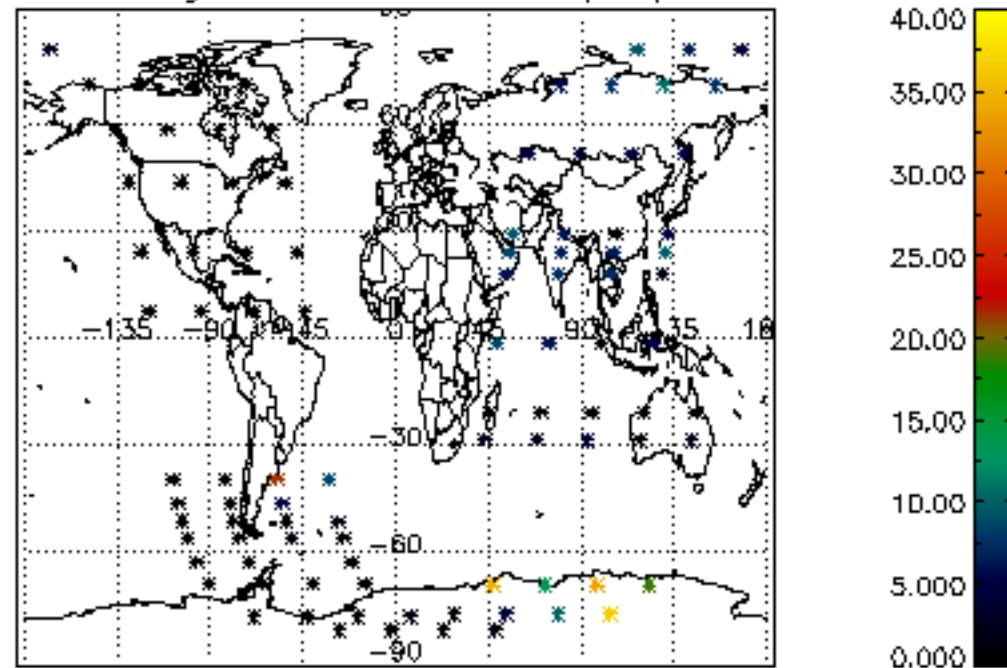

Percentage of cosmic ray hits per profile

Percentage of datation errors per profile

Percentage of star falling outside central band per profile

Percentage of saturation errors per profile

Tangent altitude at which the star is lost