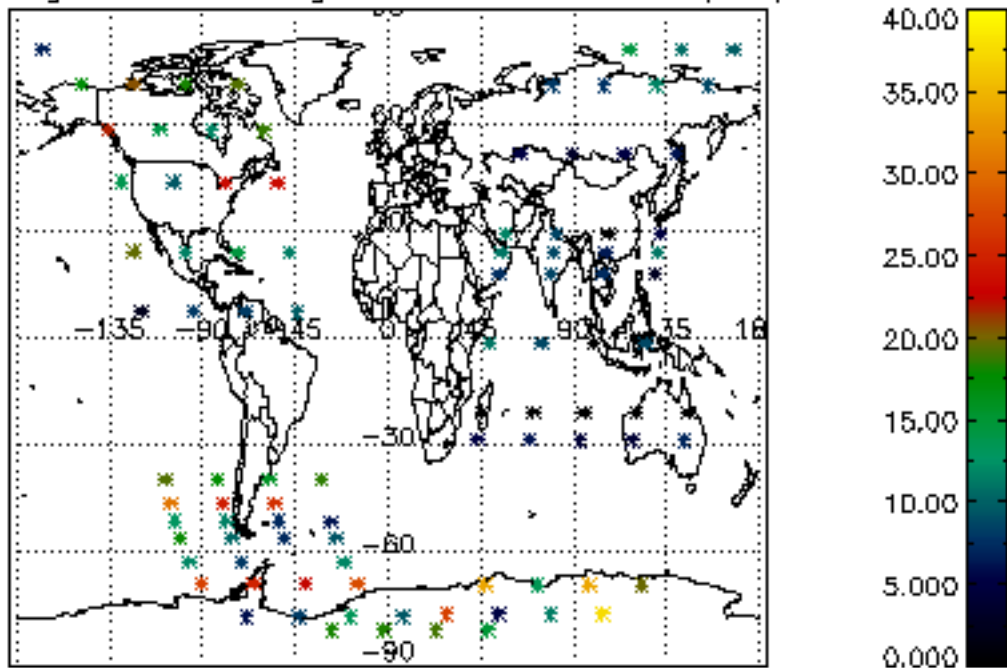

Percentage of star falling outside central band per profile