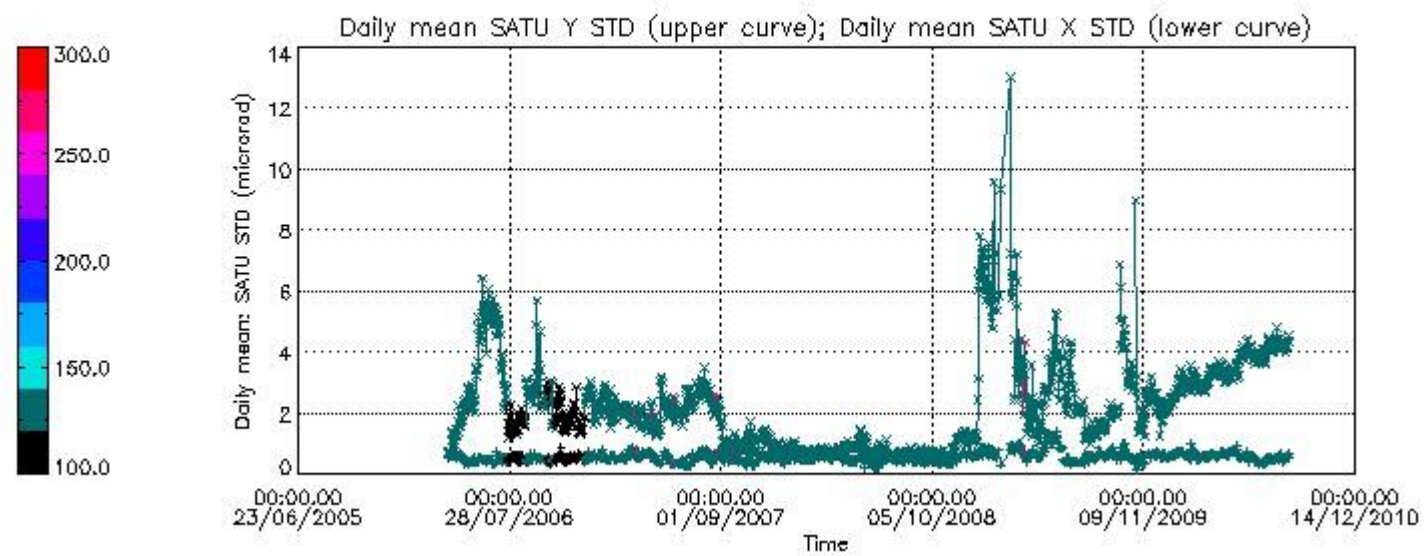

Number of data:	31300.	31300.	41800.	41800.

7.2.2 Trend of daily SATU NEA St. deviation since 1st April 2006 (dark limb)

The long term trend of the SATU 'X' and 'Y' standard deviations should be constant during the whole mission.

The colorbar represents the start tangent altitude (km) of the occultations.

Upper curve: STD of SATU Y axis

Lower curve: STD of SATU X axis

8. Auxiliary Data Files used for the production reported in section 2.4

The number reported in the third column indicates since which file (see list in section 2.4) the corresponding auxiliary file has been used. The fourth column is the date of those product files.

Type	Auxiliary Filename	Used since product	Used since product date
INST_PHYS_CHARACTERISTICS	GOM_INS_AXVIEC20091111_143220_20030716_120000_20500101_000000	1	11-AUG-2010 00:04:28
CALIBRATION_DATABASE	GOM_CAL_AXVIEC20100810_092831_20100808_000000_20500101_000000	1	11-AUG-2010 00:04:28
LEVEL-1B_PROC_CONFIG	GOM_PR1_AXVIEC20091111_145255_20020301_000000_20500101_000000	1	11-AUG-2010 00:04:28
STAR_CATALOGUE	GOM_CAT_AXVIEC20020121_161009_20020101_000000_20200101_000000	1	11-AUG-2010 00:04:28
STELLAR_SPECTRA_DATABANK	GOM_STS_AXVIEC20091111_151504_20020101_160000_20500101_000000	1	11-AUG-2010 00:04:28
ECMWF_FILE	AUX_ECF_AXNECM20100810_054114_20100810_210000_20100811_090000	1	11-AUG-2010 00:04:28
ECMWF_FILE	AUX_ECF_AXNECM20100810_171234_20100811_030000_20100811_150000	51	11-AUG-2010 03:39:31
ECMWF_FILE	AUX_ECA_AXNECM20100811_051151_20100810_210000_20100811_090000	75	11-AUG-2010 05:20:07
OPTIONAL_ECMWF_FILE	MISSING	1	11-AUG-2010 00:04:28
ORBIT_DATA_FILE	DOR_NAV_OPNPDE20100810_225442_000057382092_00015_44157_0925.N1	1	11-AUG-2010 00:04:28
ORBIT_DATA_FILE	AUX_FPO_AXVPDS20100810_092114_20100809_183810_20100819_200424	11	11-AUG-2010 00:35:49
ORBIT_DATA_FILE	DOR_NAV_OPNPDE20100811_021117_000041442092_00017_44159_0927.N1	32	11-AUG-2010 02:11:43
ORBIT_DATA_FILE	DOR_NAV_OPNPDE20100811_032540_000057382092_00018_44160_0928.N1	51	11-AUG-2010 03:39:31
ORBIT_DATA_FILE	DOR_NAV_OPNPDE20100811_050637_000057382092_00019_44161_0929.N1	75	11-AUG-2010 05:20:07