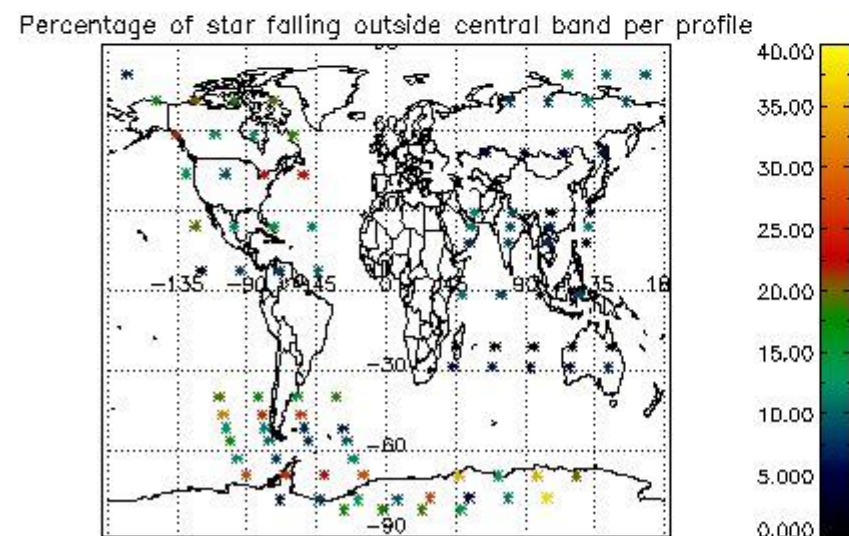

6. Statistics and plot of tangent altitude of the last measurement (DARK & BRIGHT products without errors)

6.1 Statistics on tangent altitude lost:

Statistics	DARK	BRIGHT	TWILIGHT
Mean:	14.214	18.490	NaN
St. deviation:	4.2053	5.0763	NaN
Maximum:	22.699	26.990	NaN
Minimum:	5.5328	3.8616	NaN
Number of data:	30.000	41.000	NaN

6.2 Plot for DARK limb products