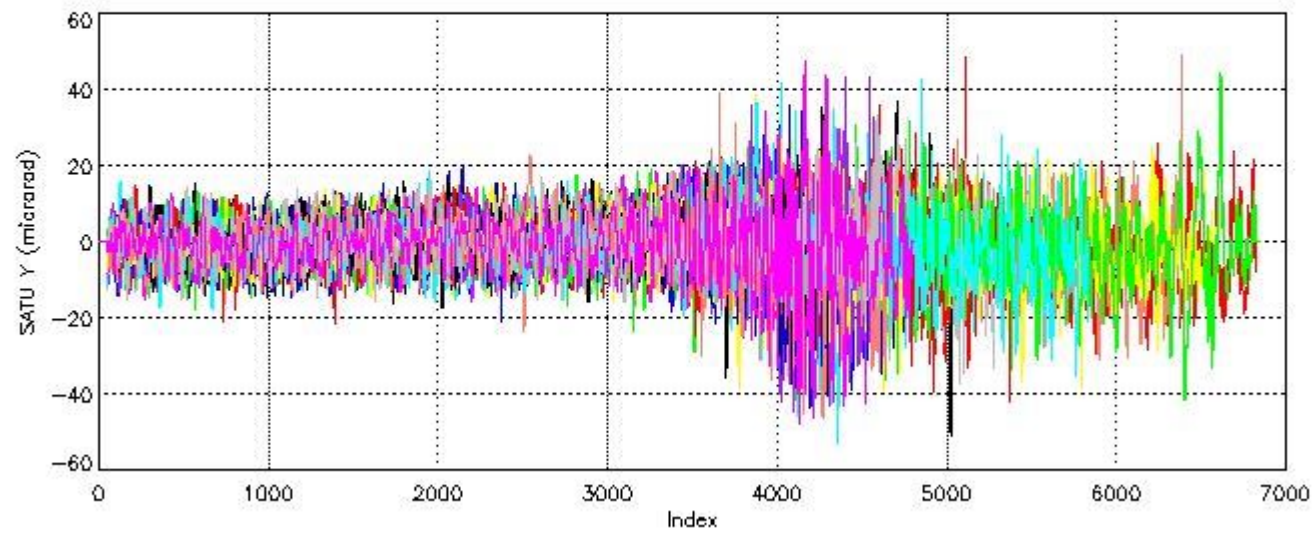

7.2 Statistics on SATU Noise Equivalent Angle (NEA) for DARK (D) and BRIGHT (B) products above 105 kms

The Star Acquisition and Tracking Unit (it is the CCD that tracks the star while it is occulted) Noise Equivalent Angle consists of the statistical angular variation of the SATU data above the atmosphere. Statistics (in microradians) above 105 km are computed for every occultation, giving four values per occultation: one in the 'X' direction and one in the 'Y' direction for dark and bright limbs. A mean value per day in every direction and limb is calculated and monitored in order to assess instrument performance in terms of star pointing.

7.2.1 SATU NEA Statistics (table)

Statistics	SATU X (D)	SATU Y (D)	SATU X (B)	SATU Y (B)
Mean:	0.18266	-1.0835	0.23617	-0.81439
St. deviation:	0.65477	4.3426	0.75321	4.3615
Maximum:	5.2000	15.700	4.4000	20.600
Minimum:	-4.7000	-21.000	-4.0000	-20.500