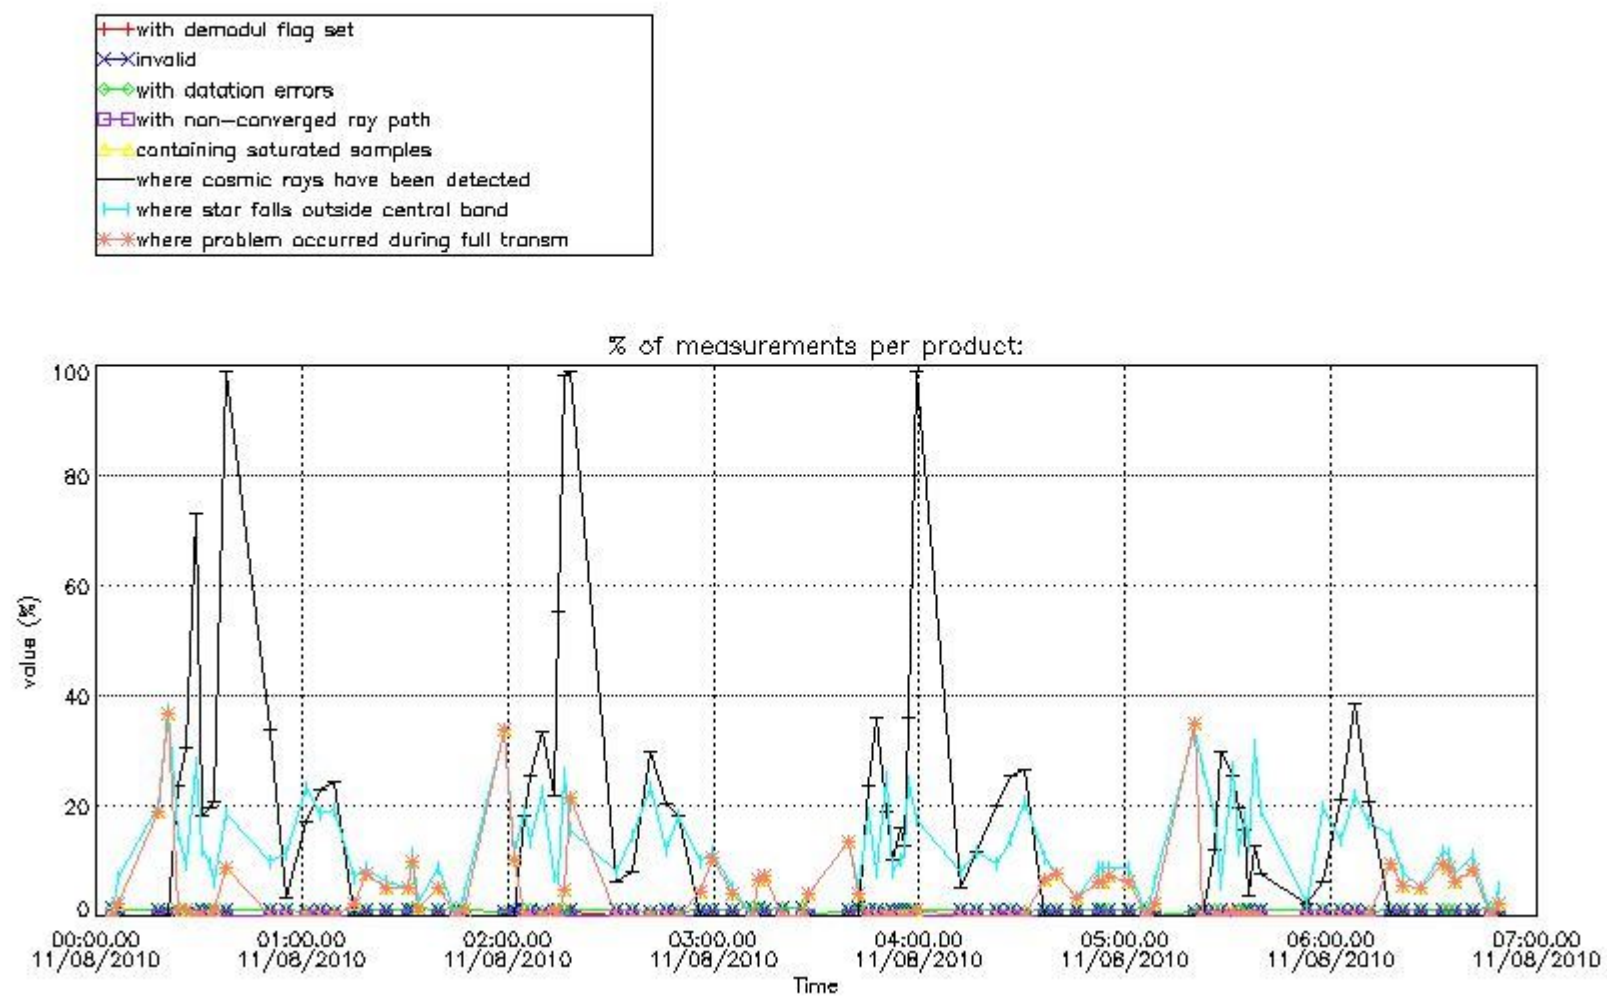

At least one measurement with demodulation flag set:	42.7083 %
Reference spectrum computed from DB:	0.00000 %
Reference spectrum with small number of measurements:	0.00000 %
SATU data not used:	0.00000 %

5.2 Plot quality information per product (time dependant)

5.3 Plot quality information per product (world map)