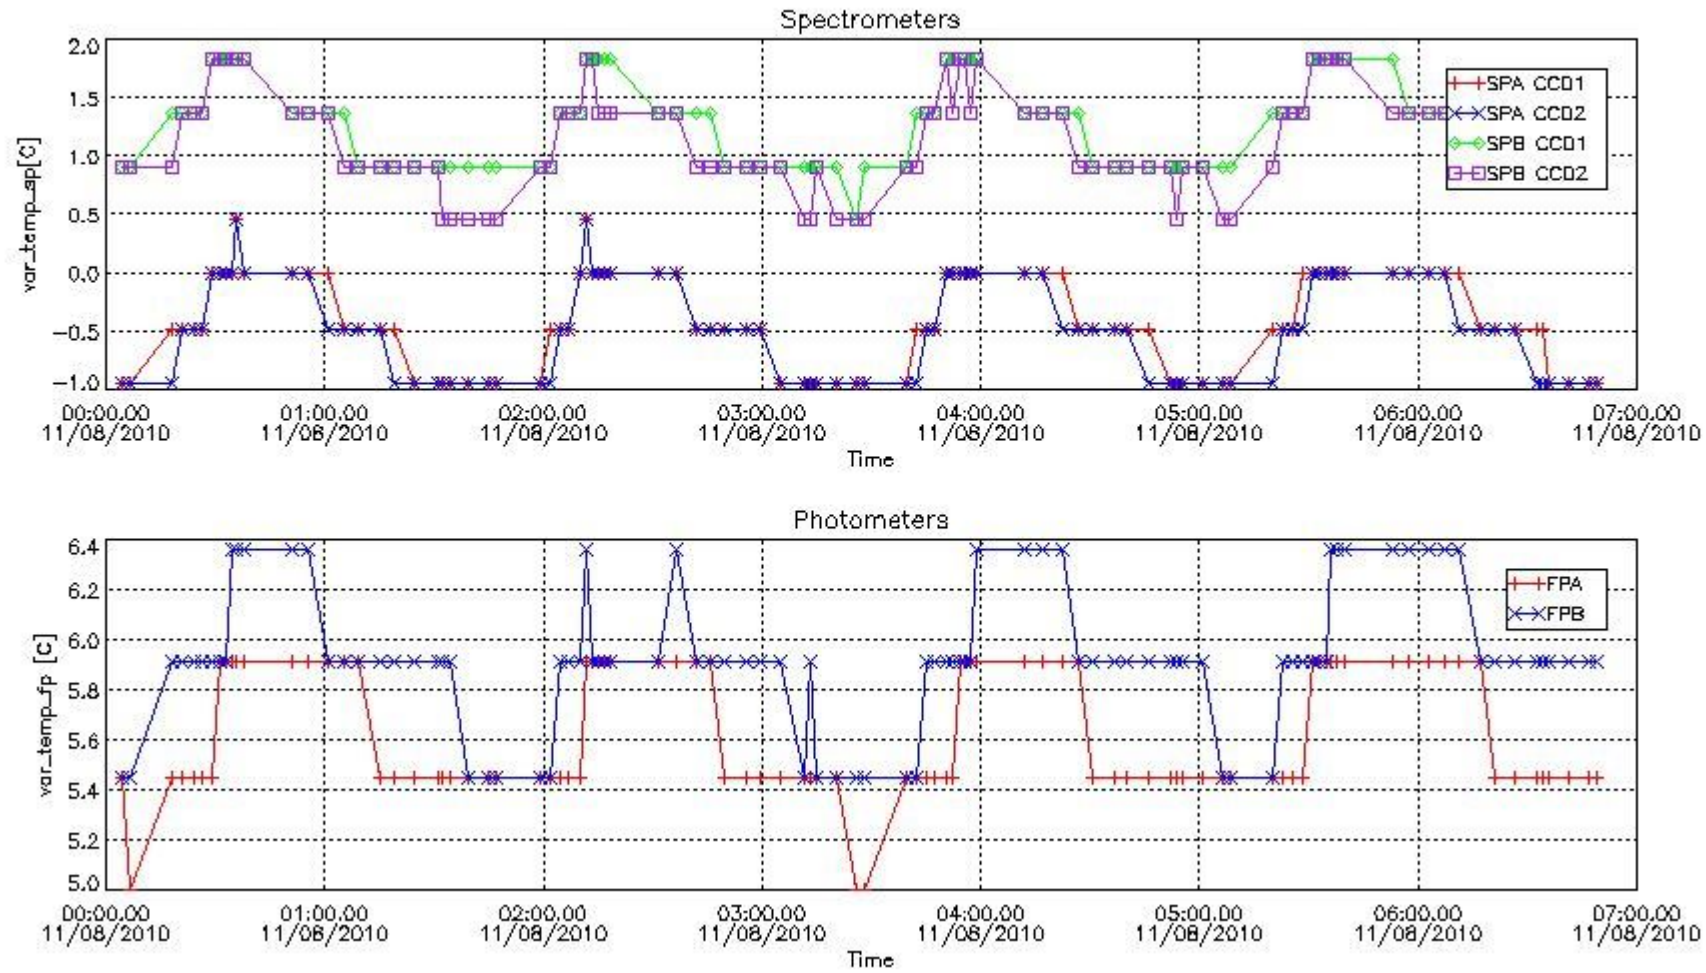

4. Overview of dark signal processing per product

The Dark Charge (DC) is a temperature-dependant signal added to the useful measurements and it is therefore subtracted from them during the processing. There are two phenomena that produce a continuous increase of the DC: the "hot pixels" (a pixel is "hot" when its DC exceeds by a significant amount its value measured on ground at the same temperature) and the "Random Telegraphic Signal" (abrupt change positive or negative of the CCD pixel signal, random in time, affecting only the DC part of the signal and not the photon generated signal).

In this section a list of products that did not use the Dark Sky Area (DSA) observation for the DC computation is given. It is also provided the mean DC plot per product for dark limb products with no error flag set.

4.1 All products used the DSA observation for the DC computation

4.2 Plot of mean dark charges per product: only products in DARK limb conditions without errors are used