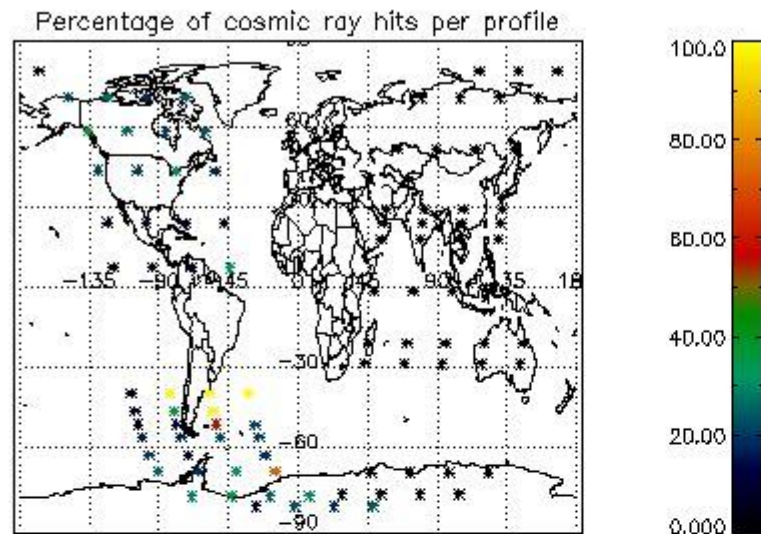

6. Statistics and plot of tangent altitude of the last measurement (DARK & BRIGHT products without errors)

6.1 Statistics on tangent altitude lost:

Statistics	DARK	BRIGHT	TWILIGHT
Mean:	14.214	18.490	NaN
St. deviation:	4.2053	5.0763	NaN
Maximum:	22.699	26.990	NaN
Minimum:	5.5328	3.8616	NaN
Number of data:	30.000	41.000	NaN

6.2 Plot for DARK limb products