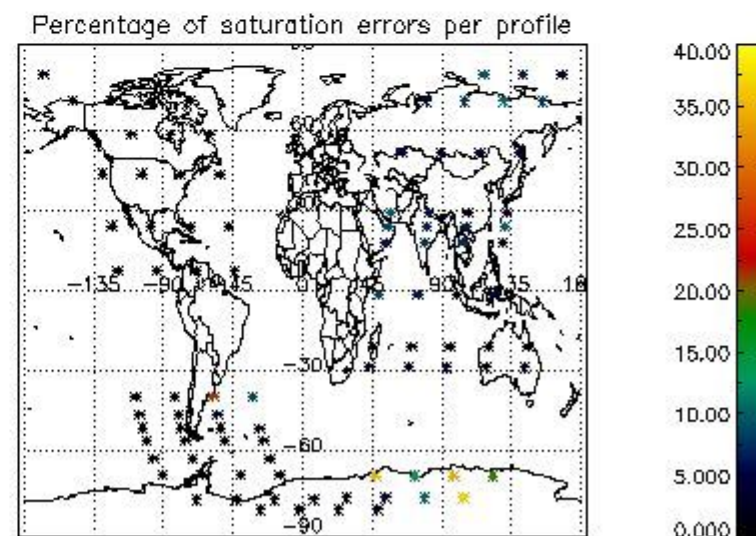

6. Statistics and plot of tangent altitude of the last measurement (DARK & BRIGHT products without errors)

6.1 Statistics on tangent altitude lost:

Statistics	DARK	BRIGHT	TWILIGHT
Mean:	14.214	18.490	NaN
St. deviation:	4.2053	5.0763	NaN
Maximum:	22.699	26.990	NaN
Minimum:	5.5328	3.8616	NaN
Number of data:	30.000	41.000	NaN

6.2 Plot for DARK limb products