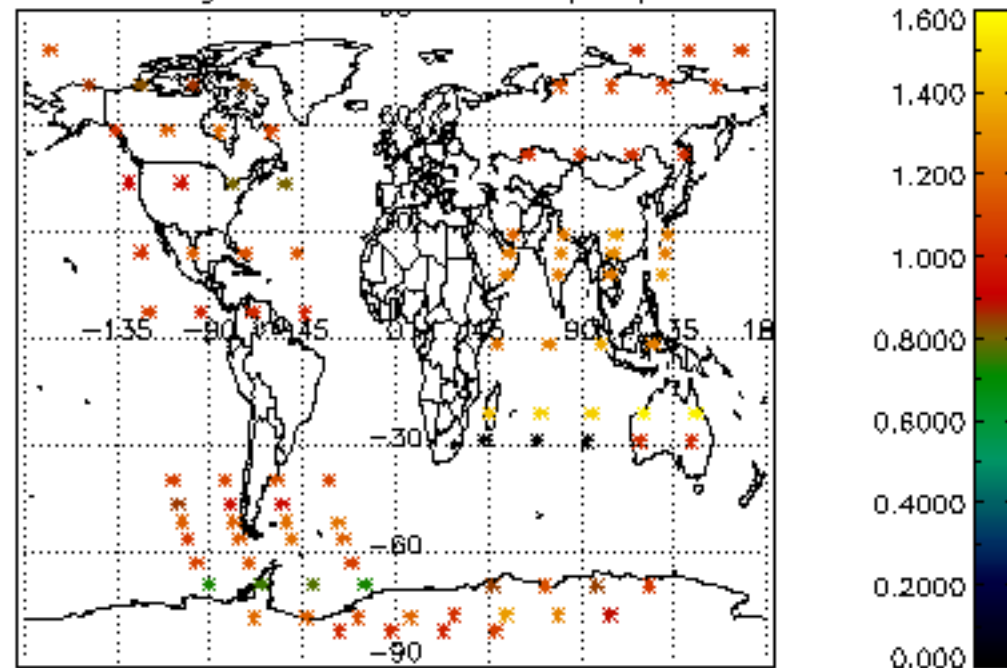

Percentage of datation errors per profile