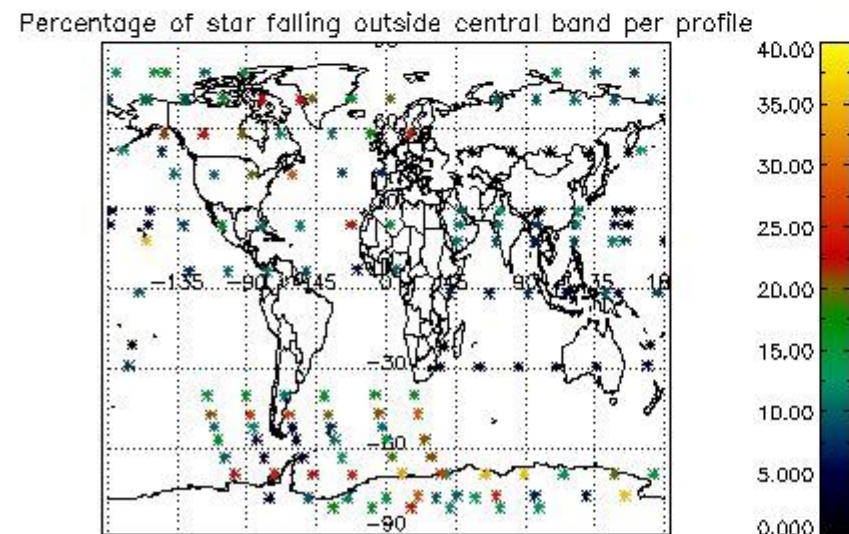

6. Statistics and plot of tangent altitude of the last measurement (DARK & BRIGHT products without errors)

6.1 Statistics on tangent altitude lost:

Statistics	DARK	BRIGHT	TWILIGHT
Mean:	14.204	18.847	NaN
St. deviation:	4.0782	5.8139	NaN
Maximum:	20.940	37.030	NaN
Minimum:	4.5955	3.4407	NaN
Number of data:	47.000	73.000	NaN

6.2 Plot for DARK limb products