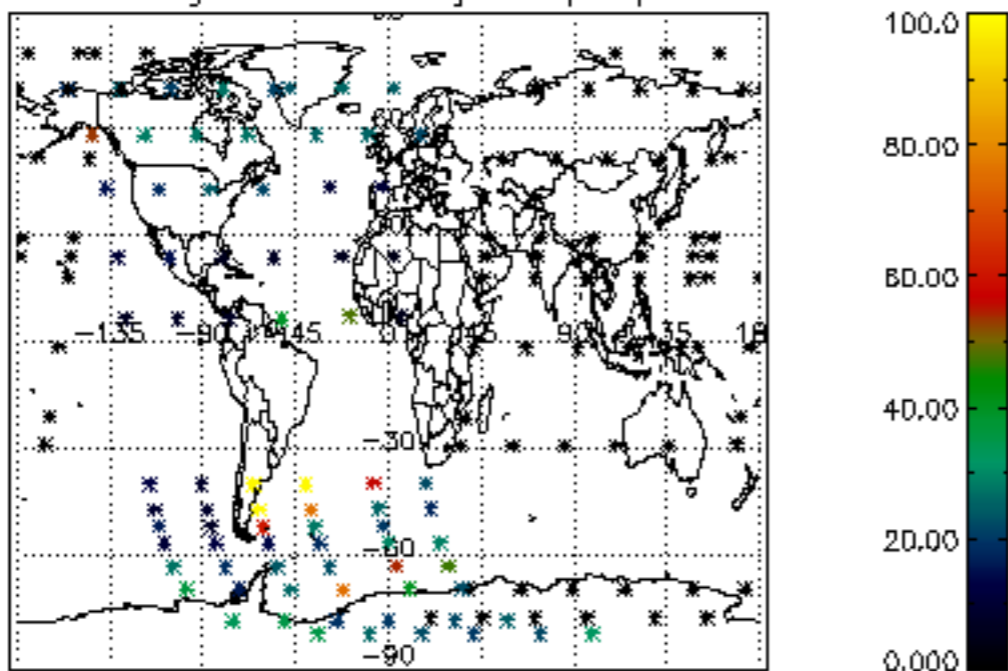

Percentage of cosmic ray hits per profile

Percentage of datation errors per profile

Percentage of star falling outside central band per profile

Percentage of saturation errors per profile

Tangent altitude at which the star is lost