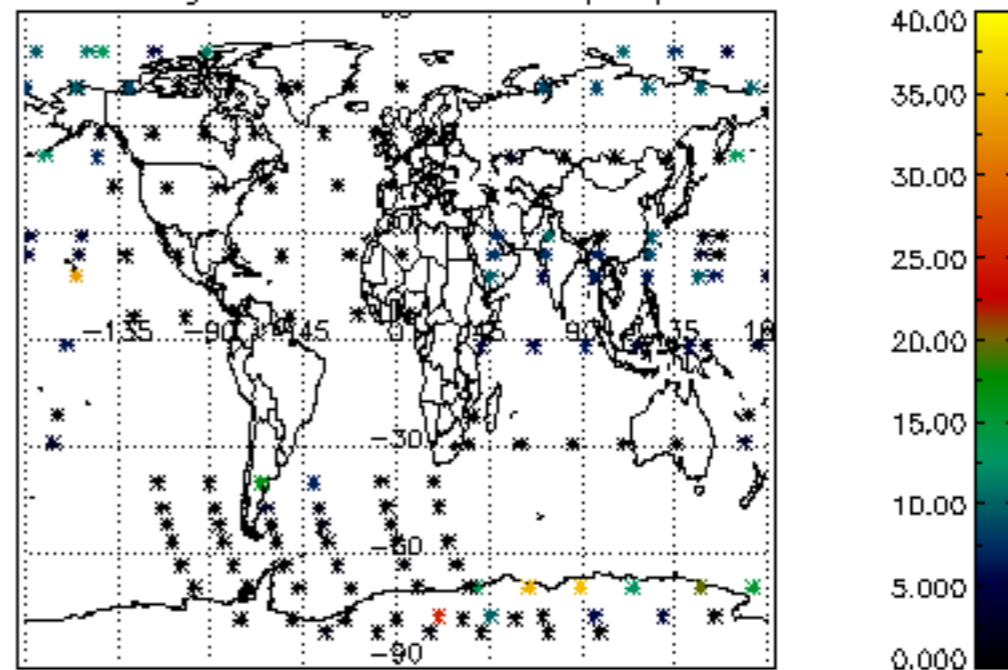

Percentage of cosmic ray hits per profile

Percentage of datation errors per profile

Percentage of star falling outside central band per profile

Percentage of saturation errors per profile

Tangent altitude at which the star is lost