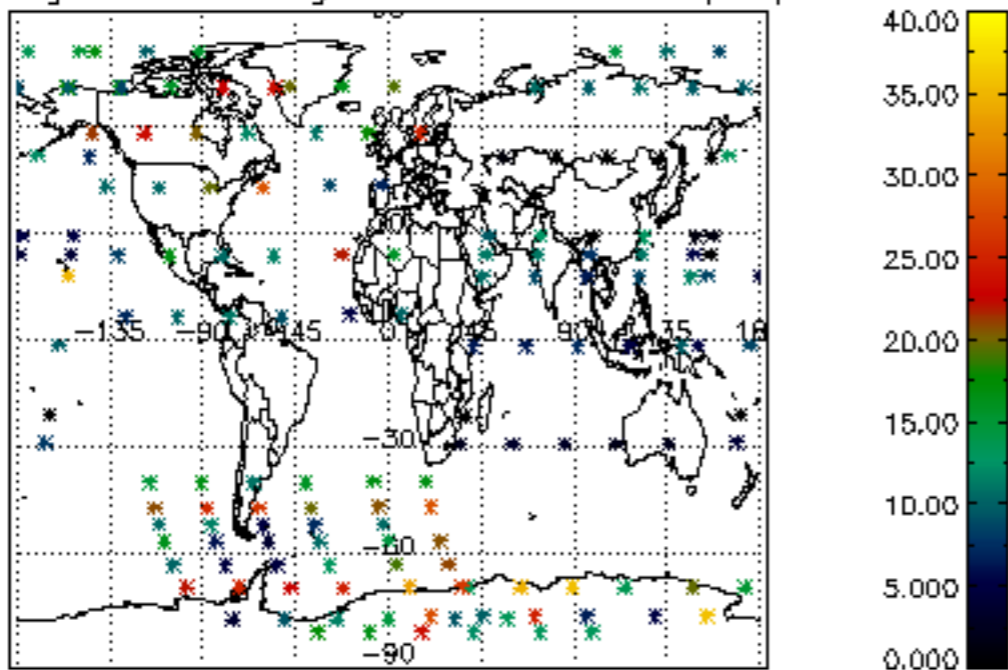

Percentage of cosmic ray hits per profile

Percentage of datation errors per profile

Percentage of star falling outside central band per profile

Percentage of saturation errors per profile

Tangent altitude at which the star is lost