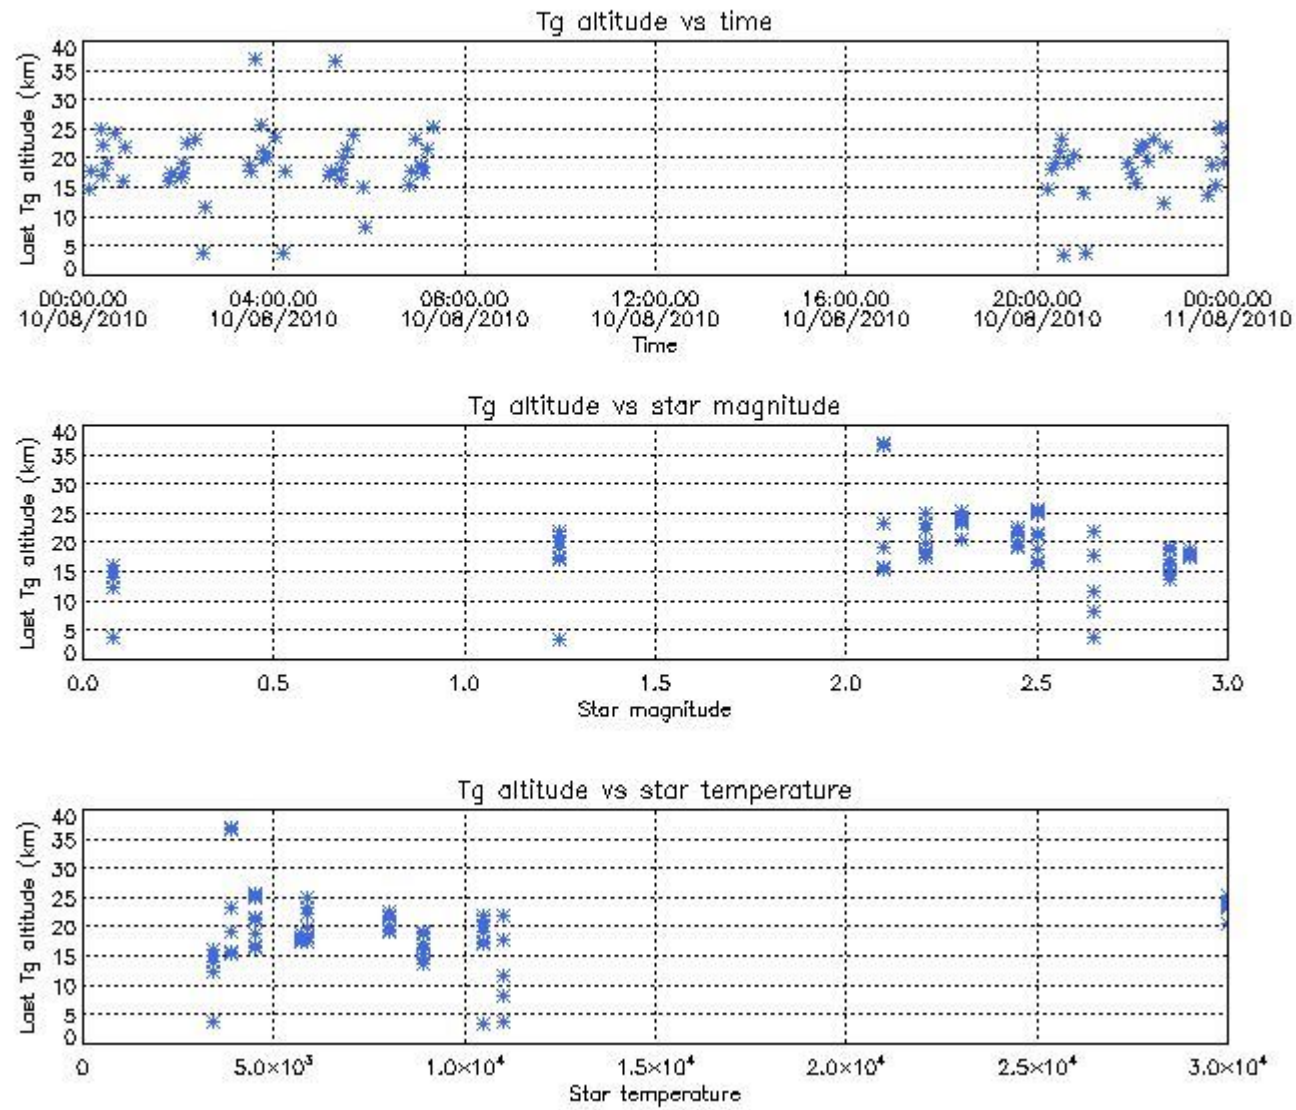

### 6.1 Statistics on tangent altitude lost:

Statistics	DARK	BRIGHT	TWILIGHT
Mean:	14.204	18.847	NaN
St. deviation:	4.0782	5.8139	NaN
Maximum:	20.940	37.030	NaN
Minimum:	4.5955	3.4407	NaN
Number of data:	47.000	73.000	NaN

### 6.2 Plot for DARK limb products

Tangent altitude at which the star is lost

6.3 Plot for BRIGHT limb products

Tangent altitude at which the star is lost