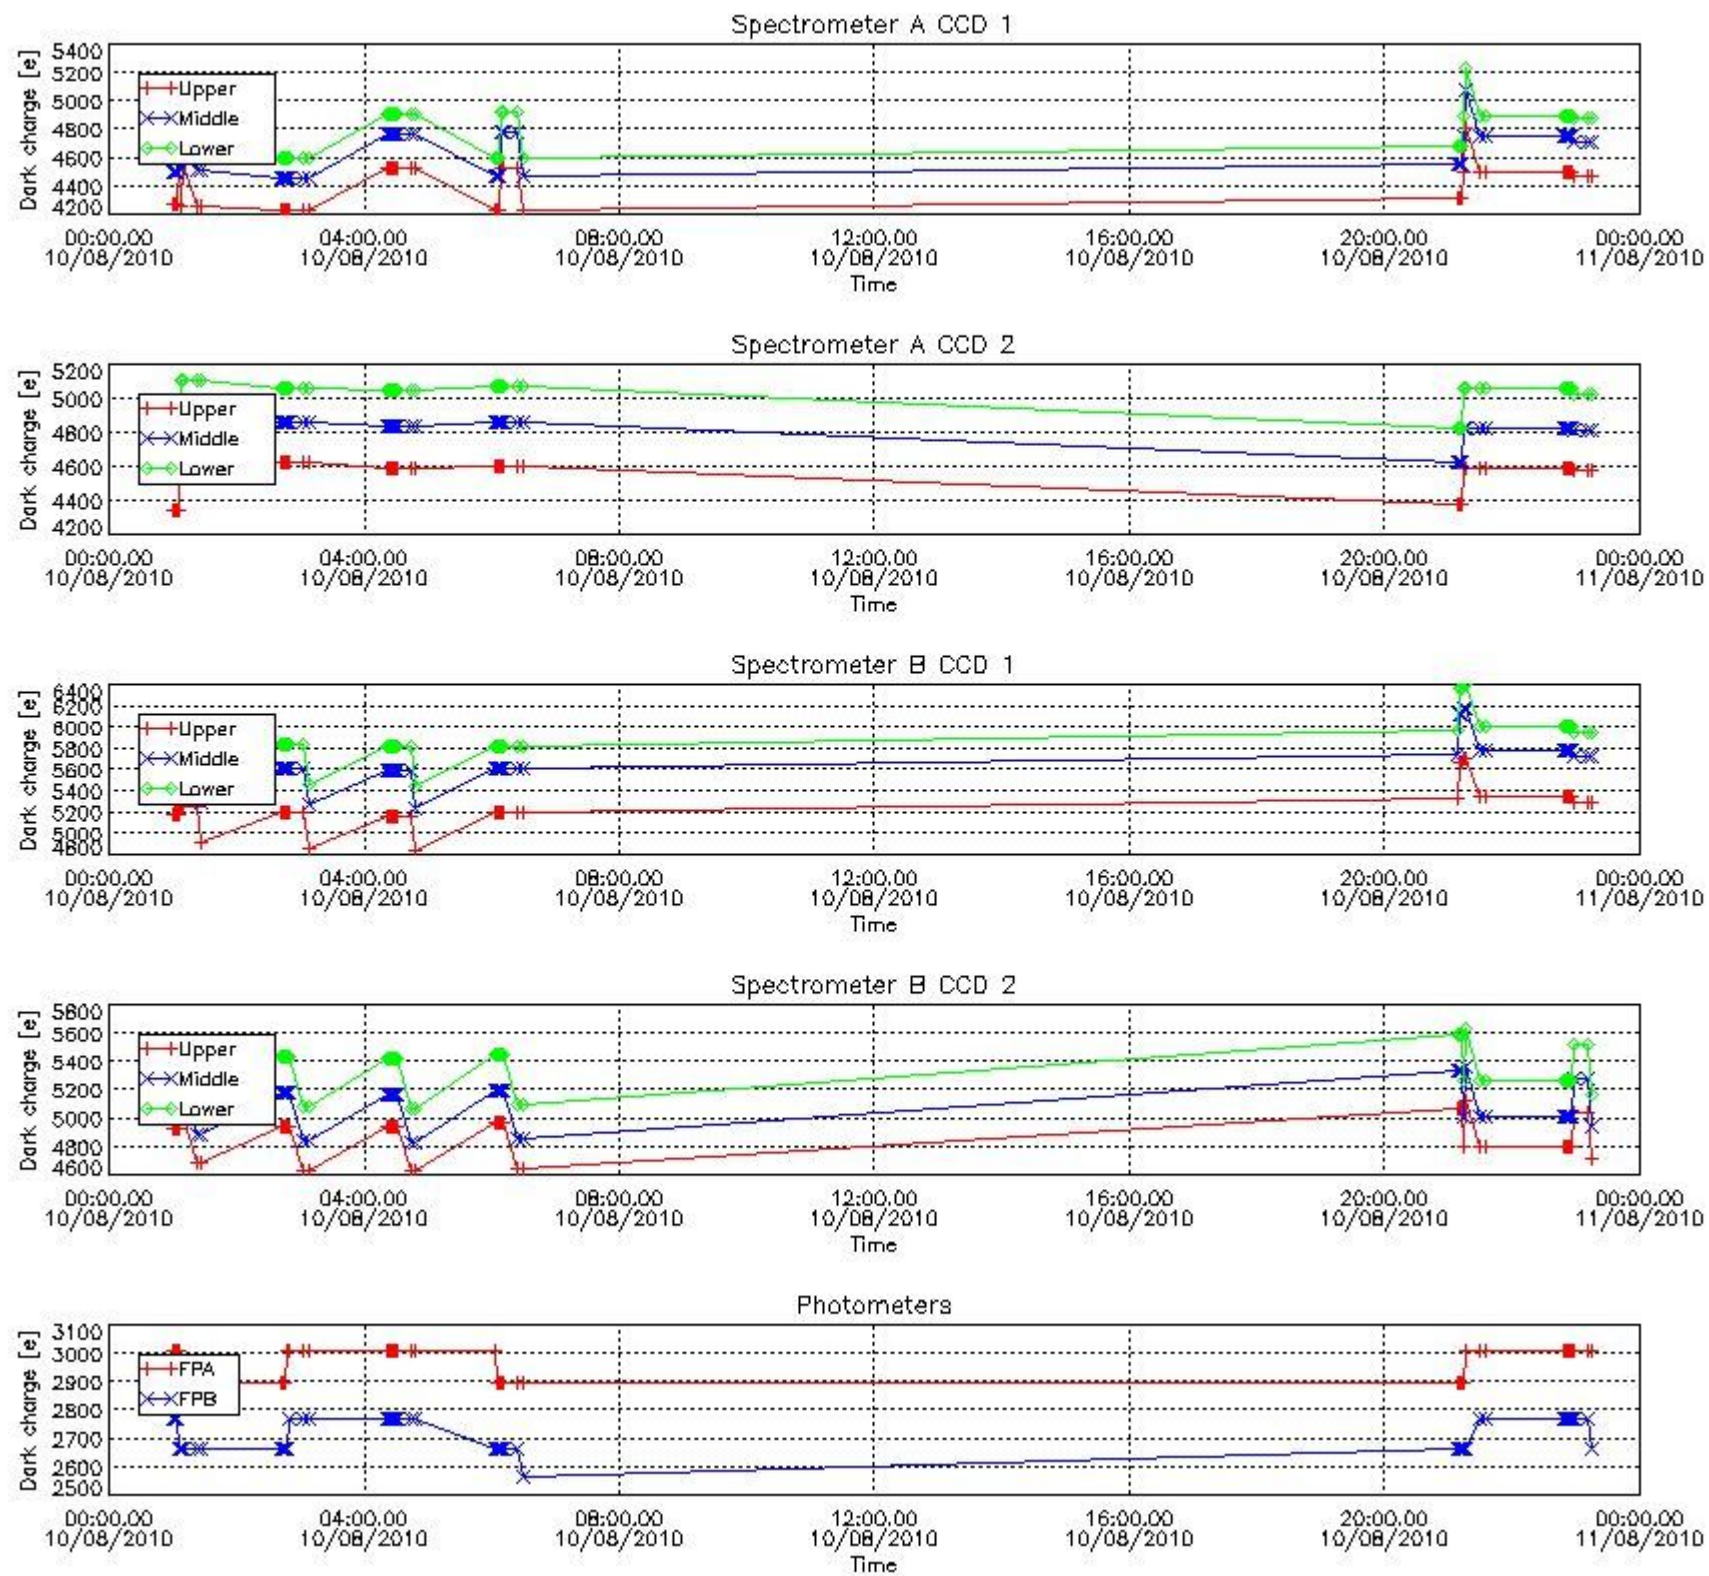

GOM_TRA_1PNPDE20100810_210501_000000452092_00014_44156_4405.N1	DC map used
GOM_TRA_1PNPDE20100810_210803_000000672092_00014_44156_4406.N1	DC map used
GOM_TRA_1PNPDE20100810_210954_000000502092_00014_44156_4407.N1	DC map used
GOM_TRA_1PNPDE20100810_211150_000000492092_00014_44156_4408.N1	DC map used

4.2 Plot of mean dark charges per product: only products in DARK limb conditions without errors are used

5. Demodulation flag and quality information monitoring

In this section it is presented the modulation information extracted from the pcd (product confidence data)