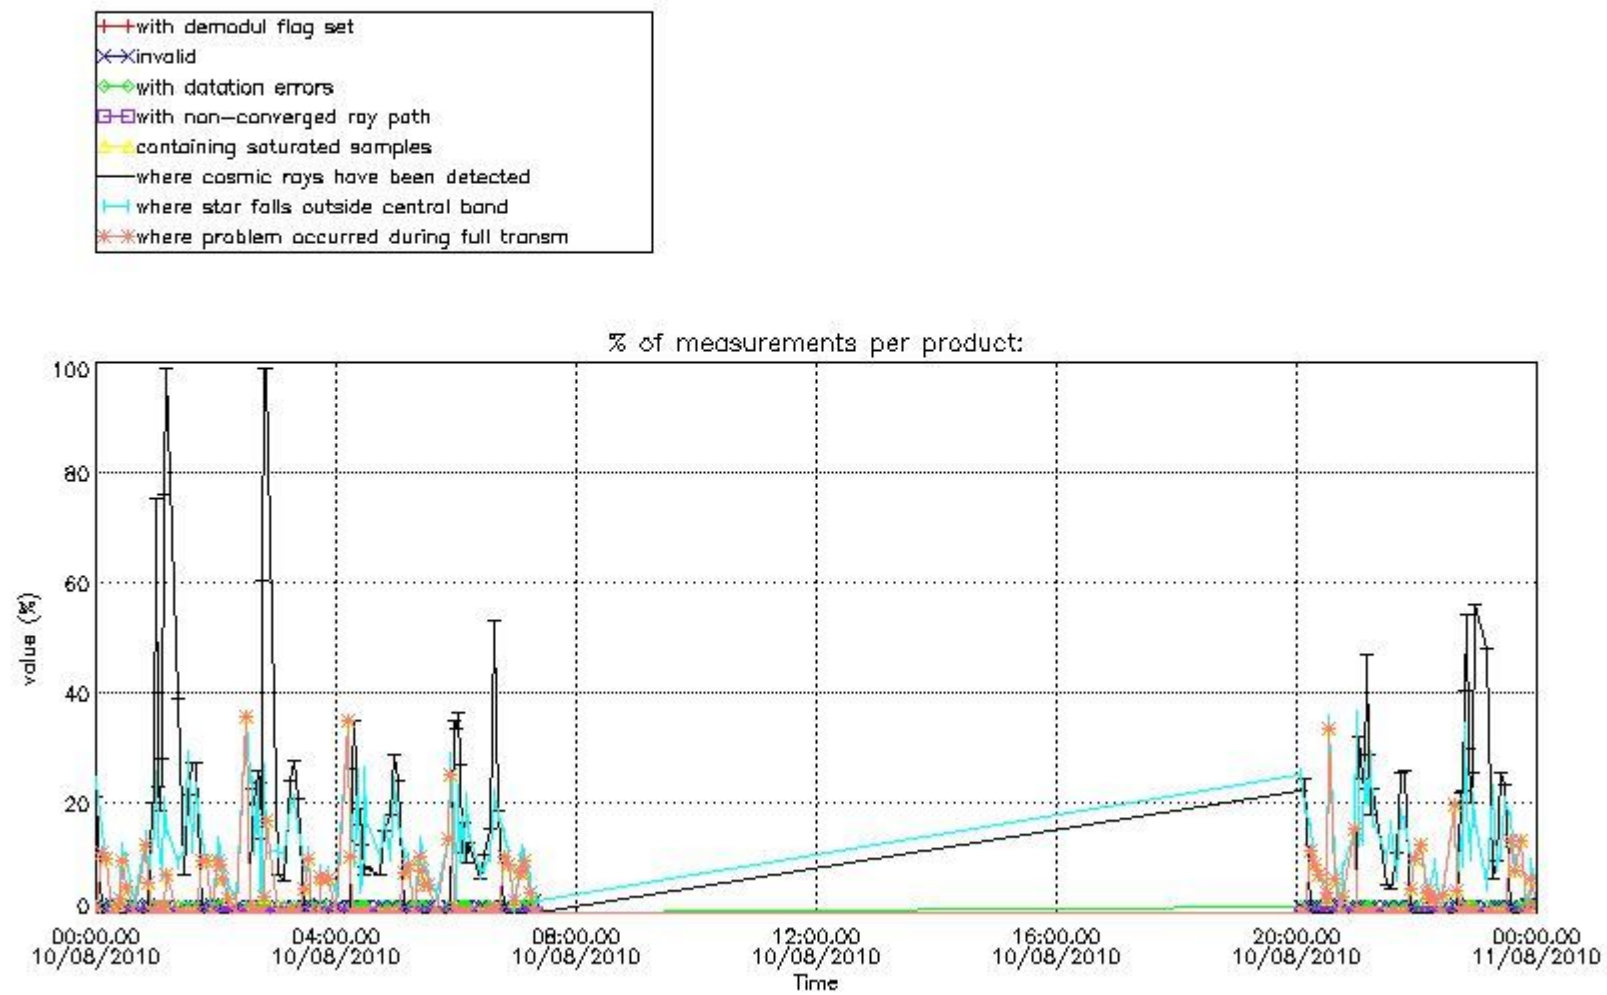

at measurement level and information extracted from the Quality Summary dataset. Only products without errors (error flag in the MPH set to "0") are used.

5.1 Percentage of products during reporting period with:

At least one measurement with demodulation flag set:	43.0380 %
Reference spectrum computed from DB:	0.00000 %
Reference spectrum with small number of measurements:	0.00000 %
SATU data not used:	0.00000 %

5.2 Plot quality information per product (time dependant)

5.3 Plot quality information per product (world map)