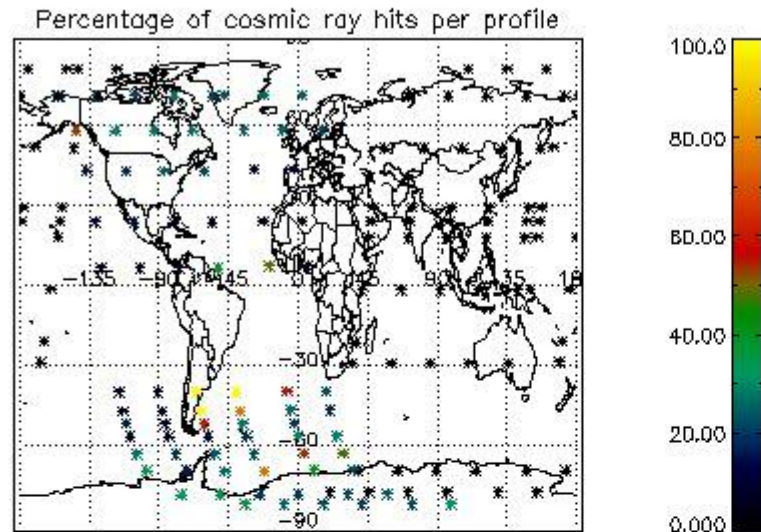

6. Statistics and plot of tangent altitude of the last measurement (DARK & BRIGHT products without errors)

6.1 Statistics on tangent altitude lost:

Statistics	DARK	BRIGHT	TWILIGHT
Mean:	14.204	18.847	NaN
St. deviation:	4.0782	5.8139	NaN
Maximum:	20.940	37.030	NaN
Minimum:	4.5955	3.4407	NaN
Number of data:	47.000	73.000	NaN

6.2 Plot for DARK limb products