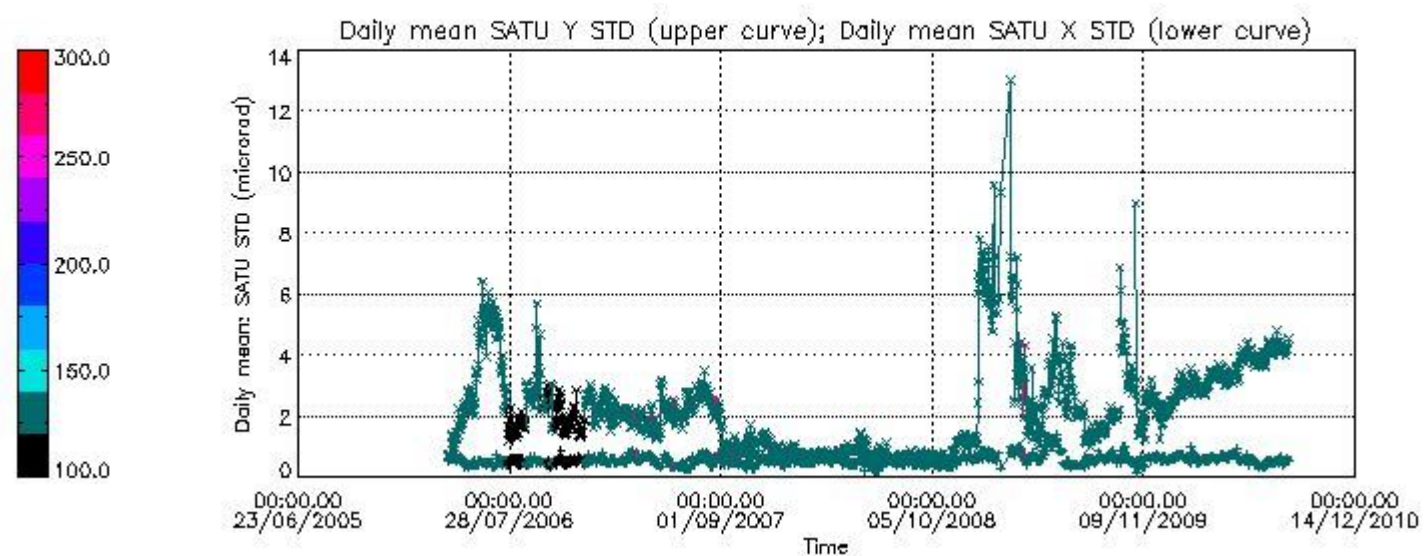

Number of data:	48500.	48500.	73950.	73950.

7.2.2 Trend of daily SATU NEA St. deviation since 1st April 2006 (dark limb)

The long term trend of the SATU 'X' and 'Y' standard deviations should be constant during the whole mission.

The colorbar represents the start tangent altitude (km) of the occultations.

Upper curve: STD of SATU Y axis
Lower curve: STD of SATU X axis

8. Auxiliary Data Files used for the production reported in section 2.4

The number reported in the third column indicates since which file (see list in section 2.4) the corresponding auxiliary file has been used. The fourth column is the date of those product files.

Type	Auxiliary Filename	Used since product	Used since product date
INST_PHYS_CHARACTERISTICS	GOM_INS_AXVIEC20091111_143220_20030716_120000_20500101_000000	1	10-AUG-2010 00:00:07
CALIBRATION_DATABASE	GOM_CAL_AXVIEC20100803_130100_20100801_000000_20500101_000000	1	10-AUG-2010 00:00:07
CALIBRATION_DATABASE	GOM_CAL_AXVIEC20100810_092831_20100808_000000_20500101_000000	103	10-AUG-2010 20:03:33
LEVEL-1B_PROC_CONFIG	GOM_PR1_AXVIEC20091111_145255_20020301_000000_20500101_000000	1	10-AUG-2010 00:00:07
STAR_CATALOGUE	GOM_CAT_AXVIEC20020121_161009_20020101_000000_20200101_000000	1	10-AUG-2010 00:00:07
STELLAR_SPECTRA_DATABANK	GOM_STS_AXVIEC20091111_151504_20020101_160000_20500101_000000	1	10-AUG-2010 00:00:07
ECMWF_FILE	AUX_ECF_AXNECM20100809_054114_20100809_210000_20100810_090000	1	10-AUG-2010 00:00:07
ECMWF_FILE	AUX_ECF_AXNECM20100809_172113_20100810_030000_20100810_150000	54	10-AUG-2010 03:51:52
ECMWF_FILE	AUX_ECA_AXNECM20100810_052112_20100809_210000_20100810_090000	79	10-AUG-2010 05:51:45
ECMWF_FILE	AUX_ECF_AXNECM20100810_054114_20100810_150000_20100811_030000	103	10-AUG-2010 20:03:33
ECMWF_FILE	AUX_ECF_AXNECM20100810_054114_20100810_210000_20100811_090000	121	10-AUG-2010 21:13:13
OPTIONAL_ECMWF_FILE	MISSING	1	10-AUG-2010 00:00:07
ORBIT_DATA_FILE	AUX_FPO_AXVPDS20100809_092113_20100808_190947_20100818_203601	1	10-AUG-2010 00:00:07
ORBIT_DATA_FILE	DOR_NAV_OPNPDE20100810_010221_000095642092_00002_44144_0920.N1	18	10-AUG-2010 01:07:17
ORBIT_DATA_FILE	DOR_NAV_OPNPDE20100810_034704_000063762092_00004_44146_0921.N1	54	10-AUG-2010 03:51:52
ORBIT_DATA_FILE	DOR_NAV_OPNPDE20100810_053838_000057382092_00005_44147_0922.N1	79	10-AUG-2010 05:51:45
ORBIT_DATA_FILE	DOR_NAV_OPNPDE20100810_195922_000041442092_00014_44156_0923.N1	103	10-AUG-2010 20:03:33
ORBIT_DATA_FILE	DOR_NAV_OPNPDE20100810_210826_000060572092_00014_44156_0924.N1	121	10-AUG-2010 21:13:13
ORBIT_DATA_FILE	DOR_NAV_OPNPDE20100810_225442_000057382092_00015_44157_0925.N1	147	10-AUG-2010 22:57:12