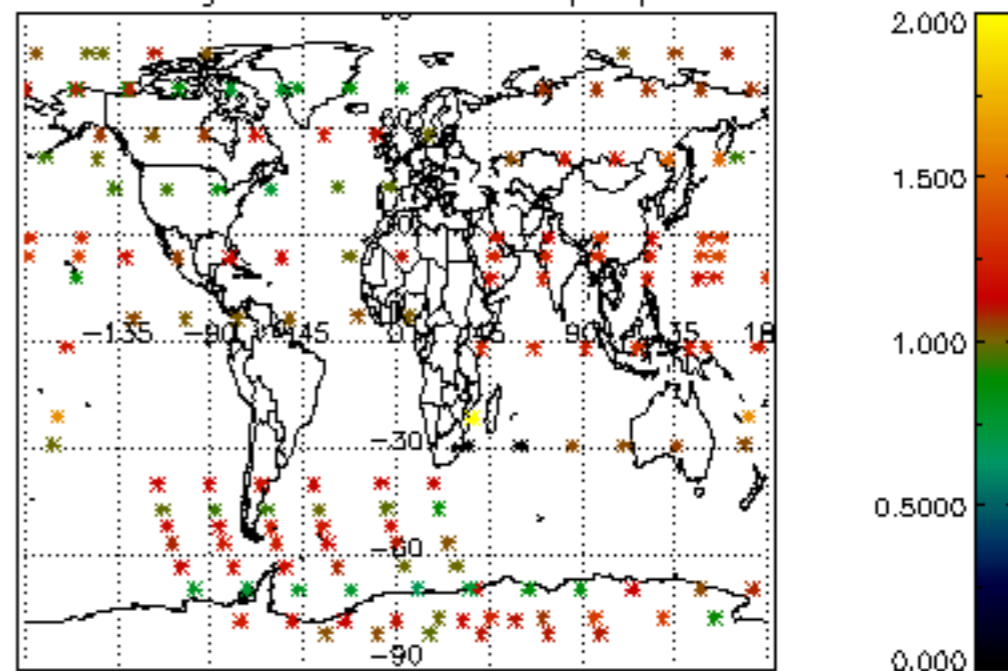

Percentage of cosmic ray hits per profile

Percentage of datation errors per profile

Percentage of star falling outside central band per profile

Percentage of saturation errors per profile

Tangent altitude at which the star is lost