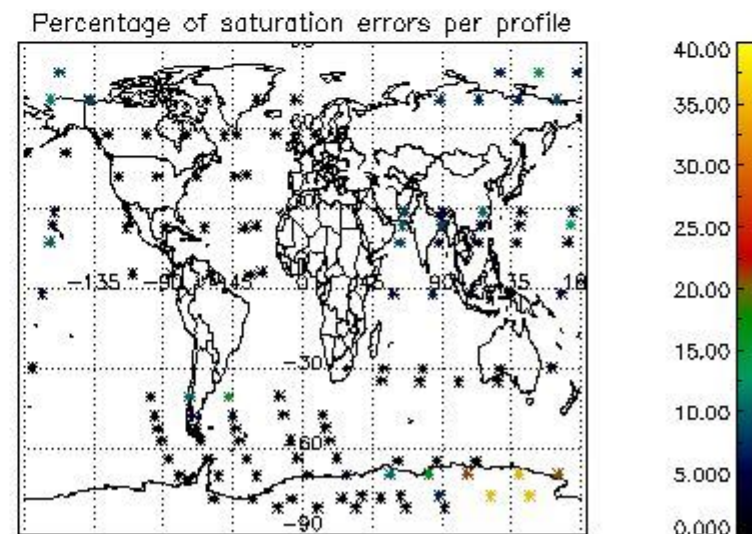

6. Statistics and plot of tangent altitude of the last measurement (DARK & BRIGHT products without errors)

6.1 Statistics on tangent altitude lost:

Statistics	DARK	BRIGHT	TWILIGHT
Mean:	13.402	19.417	NaN
St. deviation:	4.4610	5.5789	NaN
Maximum:	20.125	29.596	NaN
Minimum:	4.4898	3.8815	NaN
Number of data:	38.000	52.000	NaN

6.2 Plot for DARK limb products