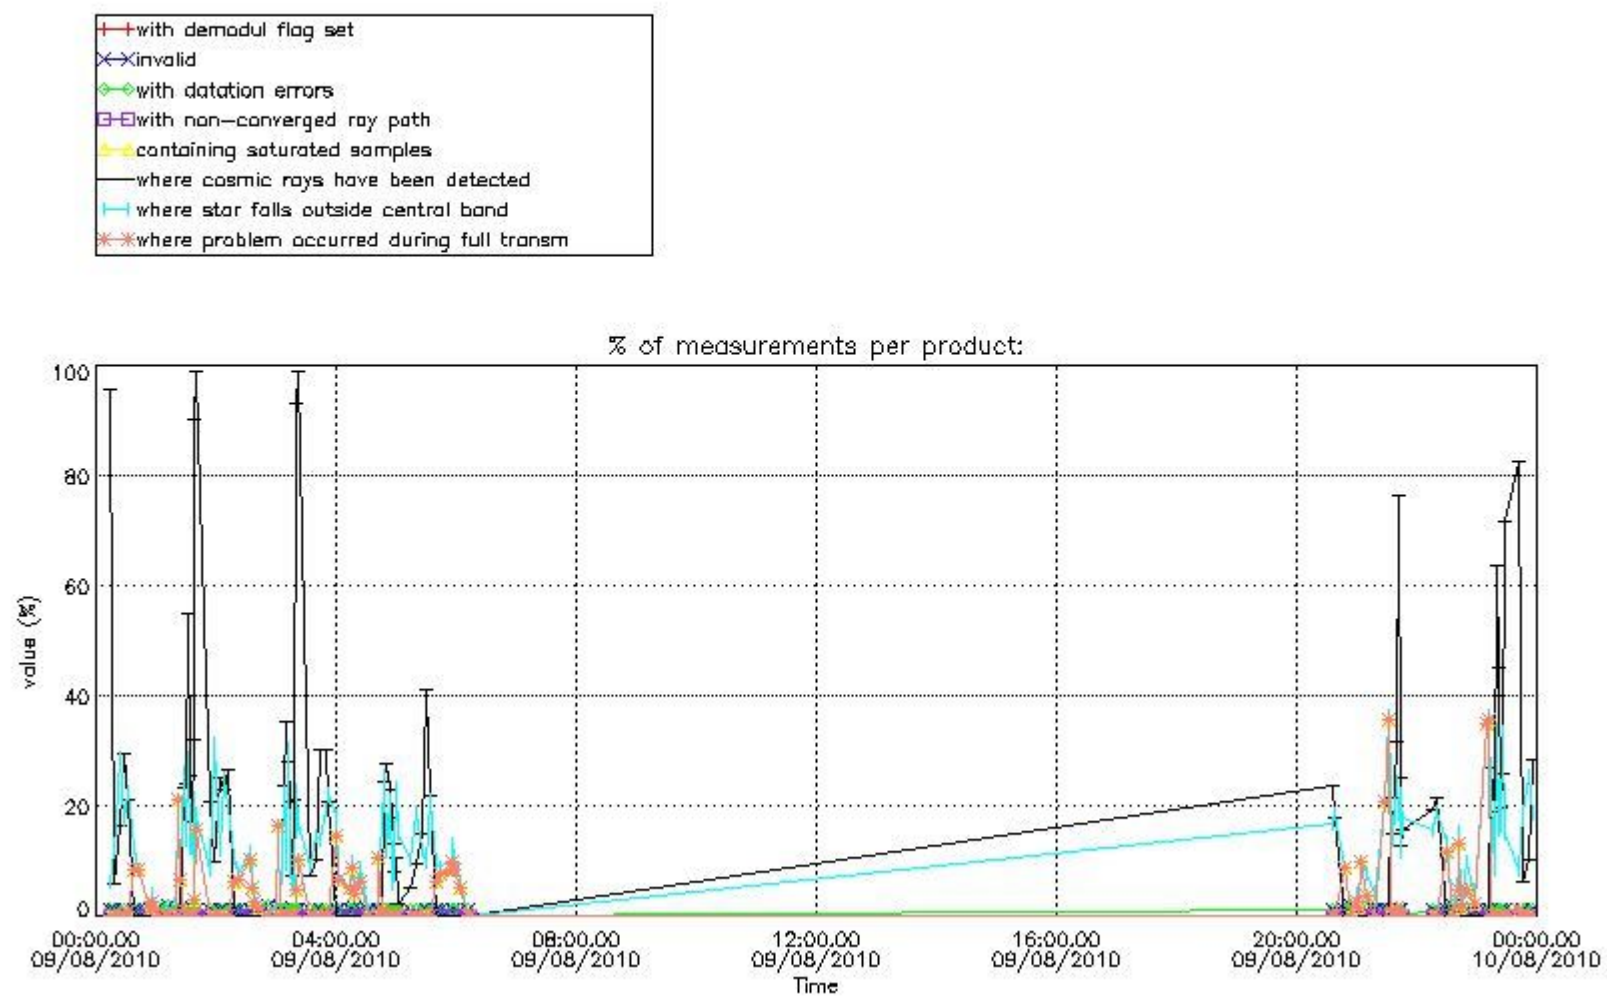

At least one measurement with demodulation flag set:	45.9677 %
Reference spectrum computed from DB:	0.00000 %
Reference spectrum with small number of measurements:	0.00000 %
SATU data not used:	0.00000 %

5.2 Plot quality information per product (time dependant)

5.3 Plot quality information per product (world map)