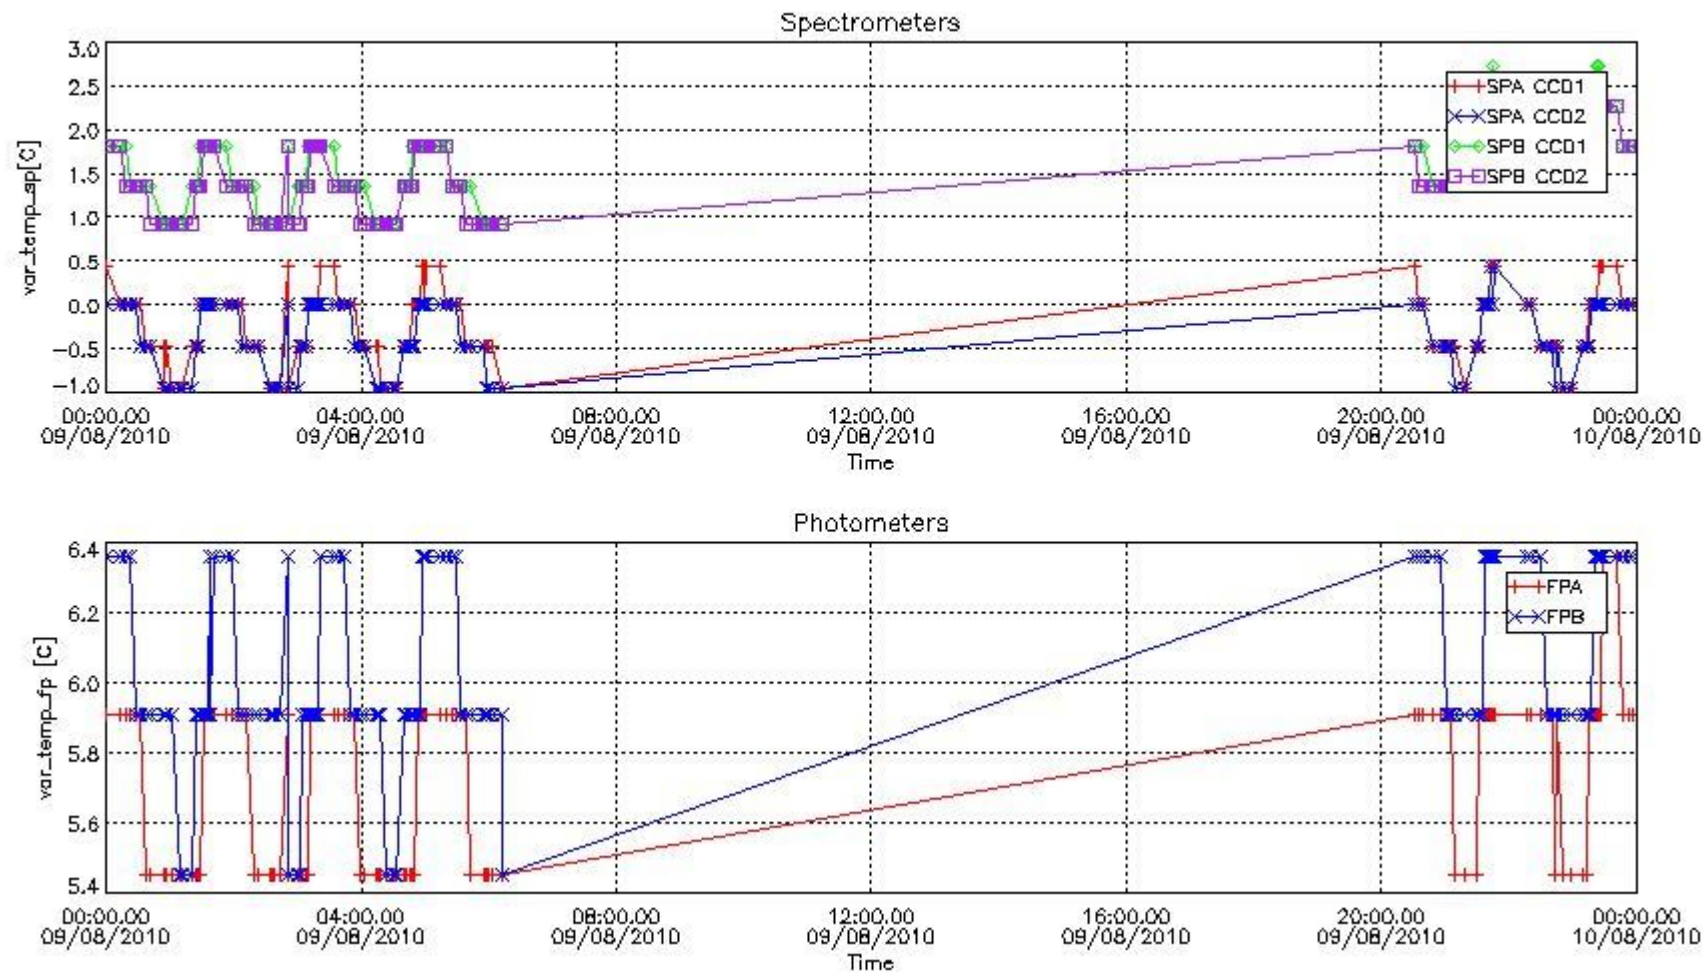

3. Plot of GOMOS spectrometers and photometers temperatures from level 1b data

4. Overview of dark signal processing per product

The Dark Charge (DC) is a temperature-dependant signal added to the useful measurements and it is therefore subtracted from them during the processing. There are two phenomena that produce a continuous increase of the DC: the "hot pixels" (a pixel is "hot" when its DC exceeds by a significant amount its value measured on ground at the same temperature) and the "Random Telegraphic Signal" (abrupt change positive or negative of the CCD pixel signal, random in time, affecting only the DC part of the signal and not the photon generated signal).

In this section a list of products that did not use the Dark Sky Area (DSA) observation for the DC computation is given. It is also provided the mean DC plot per product for dark limb products with no error flag set.

4.1 These products did not use the DSA observation for DC computation:

Product name	DC information
GOM_TRA_1PNPDE20100809_203043_000000652091_00501_44142_4004.N1	DC map with no T dep.
GOM_TRA_1PNPDE20100809_203504_000000452091_00501_44142_4005.N1	DC map used
GOM_TRA_1PNPDE20100809_203854_000000602091_00501_44142_4006.N1	DC map used
GOM_TRA_1PNPDE20100809_204851_000000472091_00501_44142_4007.N1	DC map used
GOM_TRA_1PNPDE20100809_205438_000000272091_00501_44142_4008.N1	DC map used
GOM_TRA_1PNPDE20100809_210054_000000392091_00501_44142_4009.N1	DC map used
GOM_TRA_1PNPDE20100809_210220_000000372091_00501_44142_4010.N1	DC map used
GOM_TRA_1PNPDE20100809_210405_000000412091_00501_44142_4011.N1	DC map used
GOM_TRA_1PNPDE20100809_210930_000000402091_00501_44142_4012.N1	DC map used
GOM_TRA_1PNPDE20100809_211715_000000482091_00501_44142_4013.N1	DC map used
GOM_TRA_1PNPDE20100809_212846_000000482091_00501_44142_4014.N1	DC map used
GOM_TRA_1PNPDE20100809_213126_000000552091_00501_44142_4015.N1	DC map used