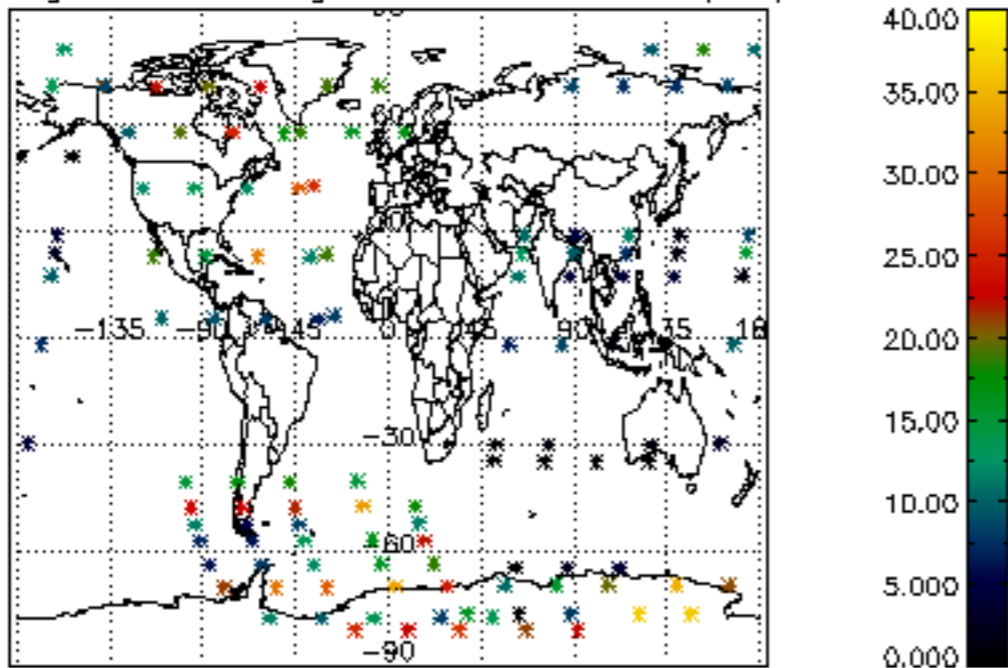

Percentage of star falling outside central band per profile