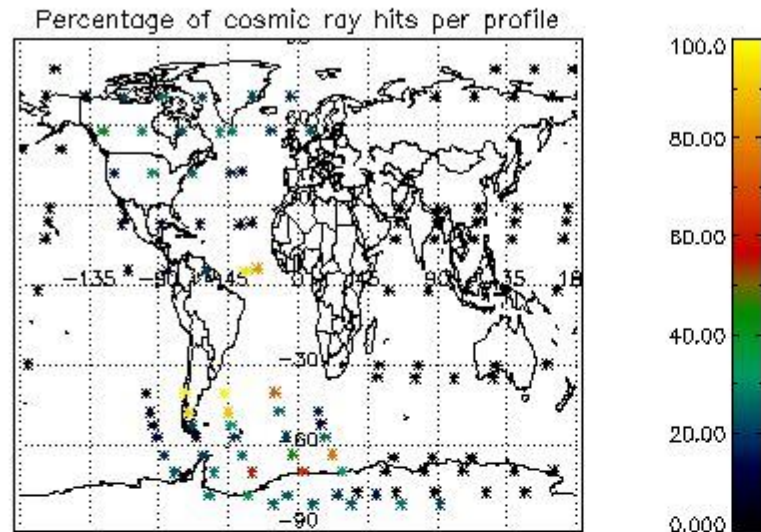

6. Statistics and plot of tangent altitude of the last measurement (DARK & BRIGHT products without errors)

6.1 Statistics on tangent altitude lost:

Statistics	DARK	BRIGHT	TWILIGHT
Mean:	13.402	19.417	NaN
St. deviation:	4.4610	5.5789	NaN
Maximum:	20.125	29.596	NaN
Minimum:	4.4898	3.8815	NaN
Number of data:	38.000	52.000	NaN

6.2 Plot for DARK limb products