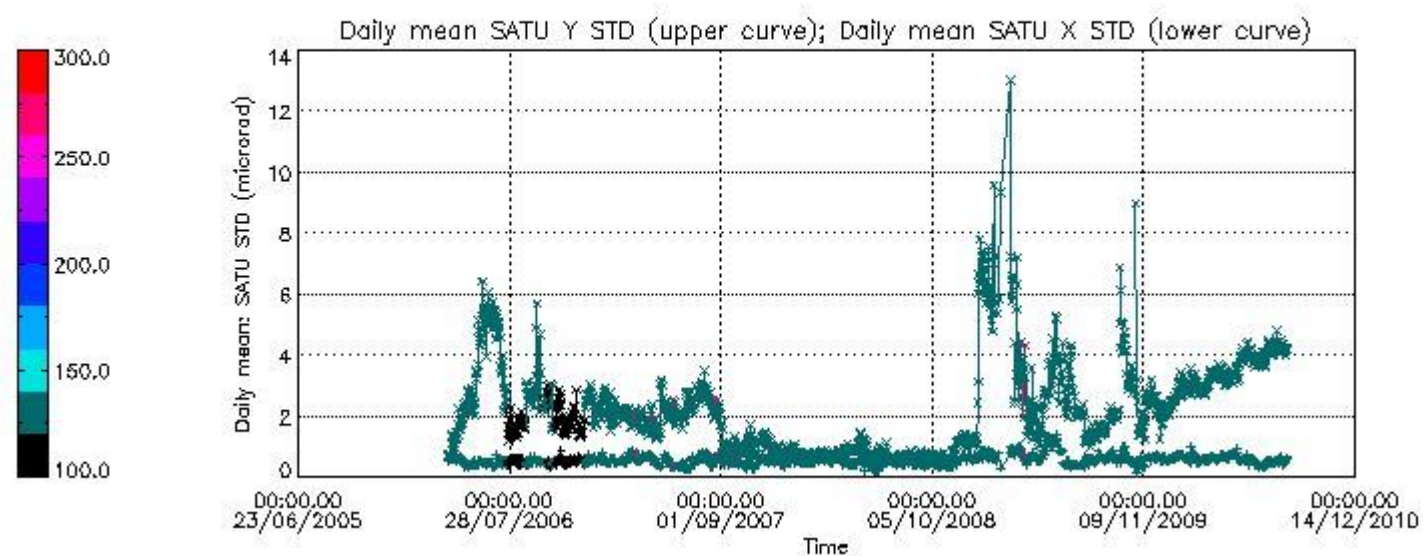

Number of data:	39000.	39000.	52400.	52400.

7.2.2 Trend of daily SATU NEA St. deviation since 1st April 2006 (dark limb)

The long term trend of the SATU 'X' and 'Y' standard deviations should be constant during the whole mission.

The colorbar represents the start tangent altitude (km) of the occultations.

Upper curve: STD of SATU Y axis

Lower curve: STD of SATU X axis

8. Auxiliary Data Files used for the production reported in section 2.4

The number reported in the third column indicates since which file (see list in section 2.4) the corresponding auxiliary file has been used. The fourth column is the date of those product files.

Type	Auxiliary Filename	Used since product	Used since product date
INST_PHYS_CHARACTERISTICS	GOM_INS_AXVIEC20091111_143220_20030716_120000_20500101_000000	1	09-AUG-2010 00:00:11
CALIBRATION_DATABASE	GOM_CAL_AXVIEC20100803_130100_20100801_000000_20500101_000000	1	09-AUG-2010 00:00:11
LEVEL-1B_PROC_CONFIG	GOM_PR1_AXVIEC20091111_145255_20020301_000000_20500101_000000	1	09-AUG-2010 00:00:11
STAR_CATALOGUE	GOM_CAT_AXVIEC20020121_161009_20020101_000000_20200101_000000	1	09-AUG-2010 00:00:11
STELLAR_SPECTRA_DATABANK	GOM_STS_AXVIEC20091111_151504_20020101_160000_20500101_000000	1	09-AUG-2010 00:00:11
ECMWF_FILE	AUX_ECF_AXNECM20100808_054114_20100808_210000_20100809_090000	1	09-AUG-2010 00:00:11
ECMWF_FILE	AUX_ECA_AXNECM20100809_052114_20100808_210000_20100809_090000	63	09-AUG-2010 04:41:19
ECMWF_FILE	AUX_ECF_AXNECM20100809_054113_20100809_150000_20100810_030000	87	09-AUG-2010 20:30:43
ECMWF_FILE	AUX_ECF_AXNECM20100809_054114_20100809_210000_20100810_090000	106	09-AUG-2010 22:15:40
OPTIONAL_ECMWF_FILE	MISSING	1	09-AUG-2010 00:00:11
ORBIT_DATA_FILE	DOR_NAV_OPNPDE20100808_235844_000054192091_00488_44129_0913.N1	1	09-AUG-2010 00:00:11
ORBIT_DATA_FILE	DOR_NAV_OPNPDE20100809_013422_000041442091_00489_44130_0914.N1	24	09-AUG-2010 01:38:45
ORBIT_DATA_FILE	DOR_NAV_OPNPDE20100809_024845_000057382091_00490_44131_0915.N1	37	09-AUG-2010 02:50:48
ORBIT_DATA_FILE	DOR_NAV_OPNPDE20100809_042942_000057382091_00491_44132_0916.N1	63	09-AUG-2010 04:41:19
ORBIT_DATA_FILE	DOR_NAV_OPNPDE20100809_202604_000044632091_00501_44142_0917.N1	87	09-AUG-2010 20:30:43
ORBIT_DATA_FILE	DOR_NAV_OPNPDE20100809_221220_000038262092_00001_44143_0918.N1	106	09-AUG-2010 22:15:40
ORBIT_DATA_FILE	AUX_FPO_AXVPDS20100809_092113_20100808_190947_20100818_203601	122	09-AUG-2010 23:25:19