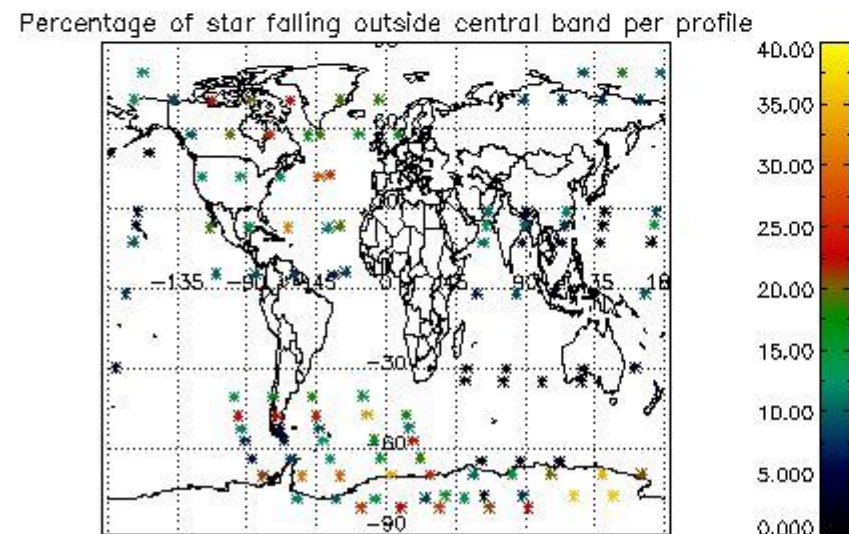

6. Statistics and plot of tangent altitude of the last measurement (DARK & BRIGHT products without errors)

6.1 Statistics on tangent altitude lost:

Statistics	DARK	BRIGHT	TWILIGHT
Mean:	13.402	19.417	NaN
St. deviation:	4.4610	5.5789	NaN
Maximum:	20.125	29.596	NaN
Minimum:	4.4898	3.8815	NaN
Number of data:	38.000	52.000	NaN

6.2 Plot for DARK limb products