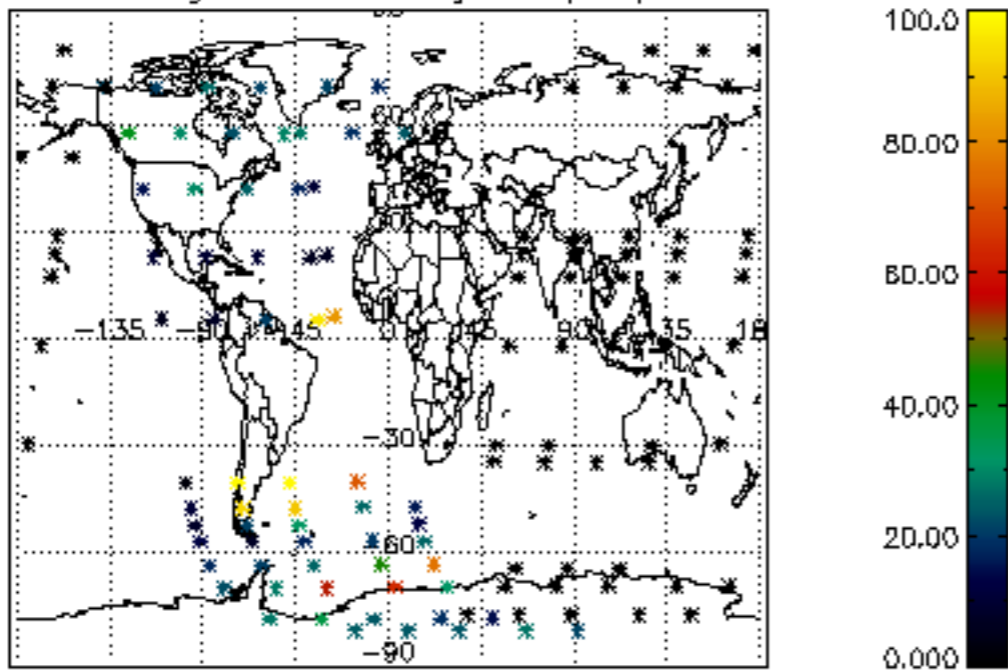

Percentage of cosmic ray hits per profile