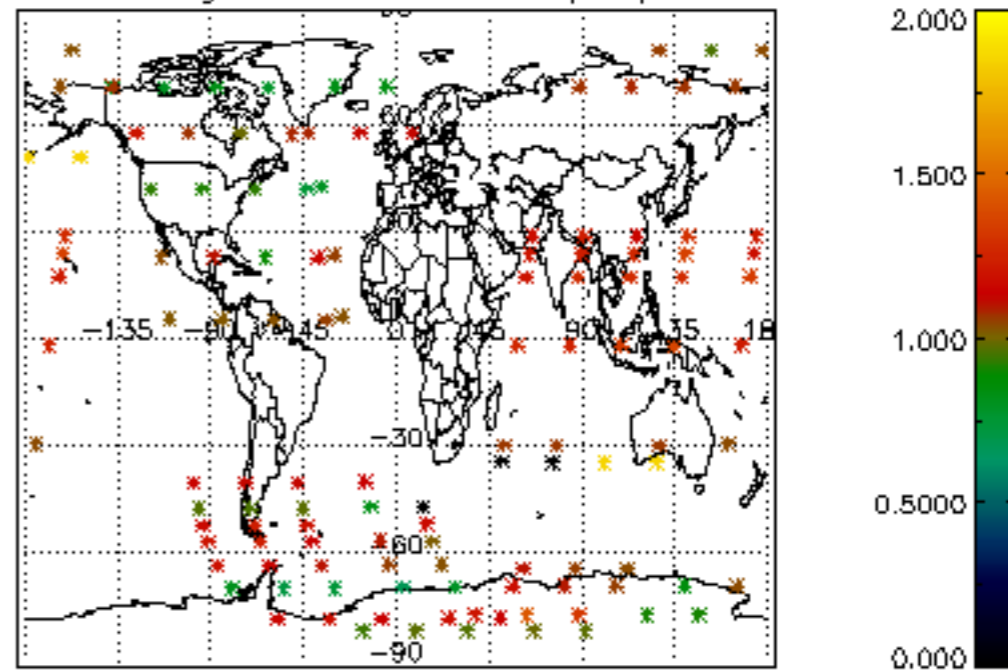

Percentage of datation errors per profile