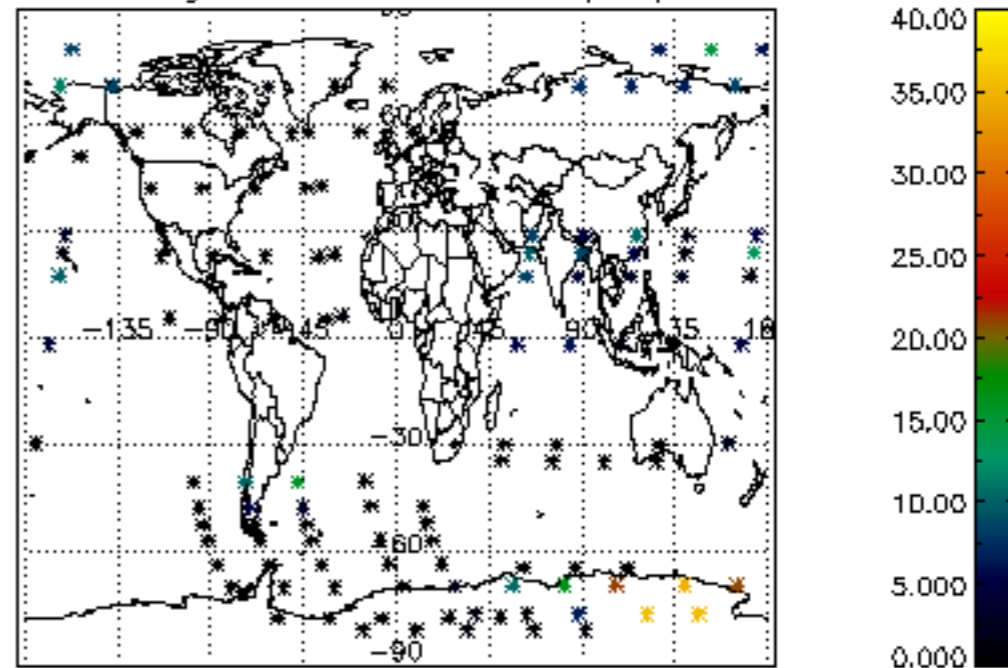

Percentage of cosmic ray hits per profile

Percentage of datation errors per profile

Percentage of star falling outside central band per profile

Percentage of saturation errors per profile

Tangent altitude at which the star is lost